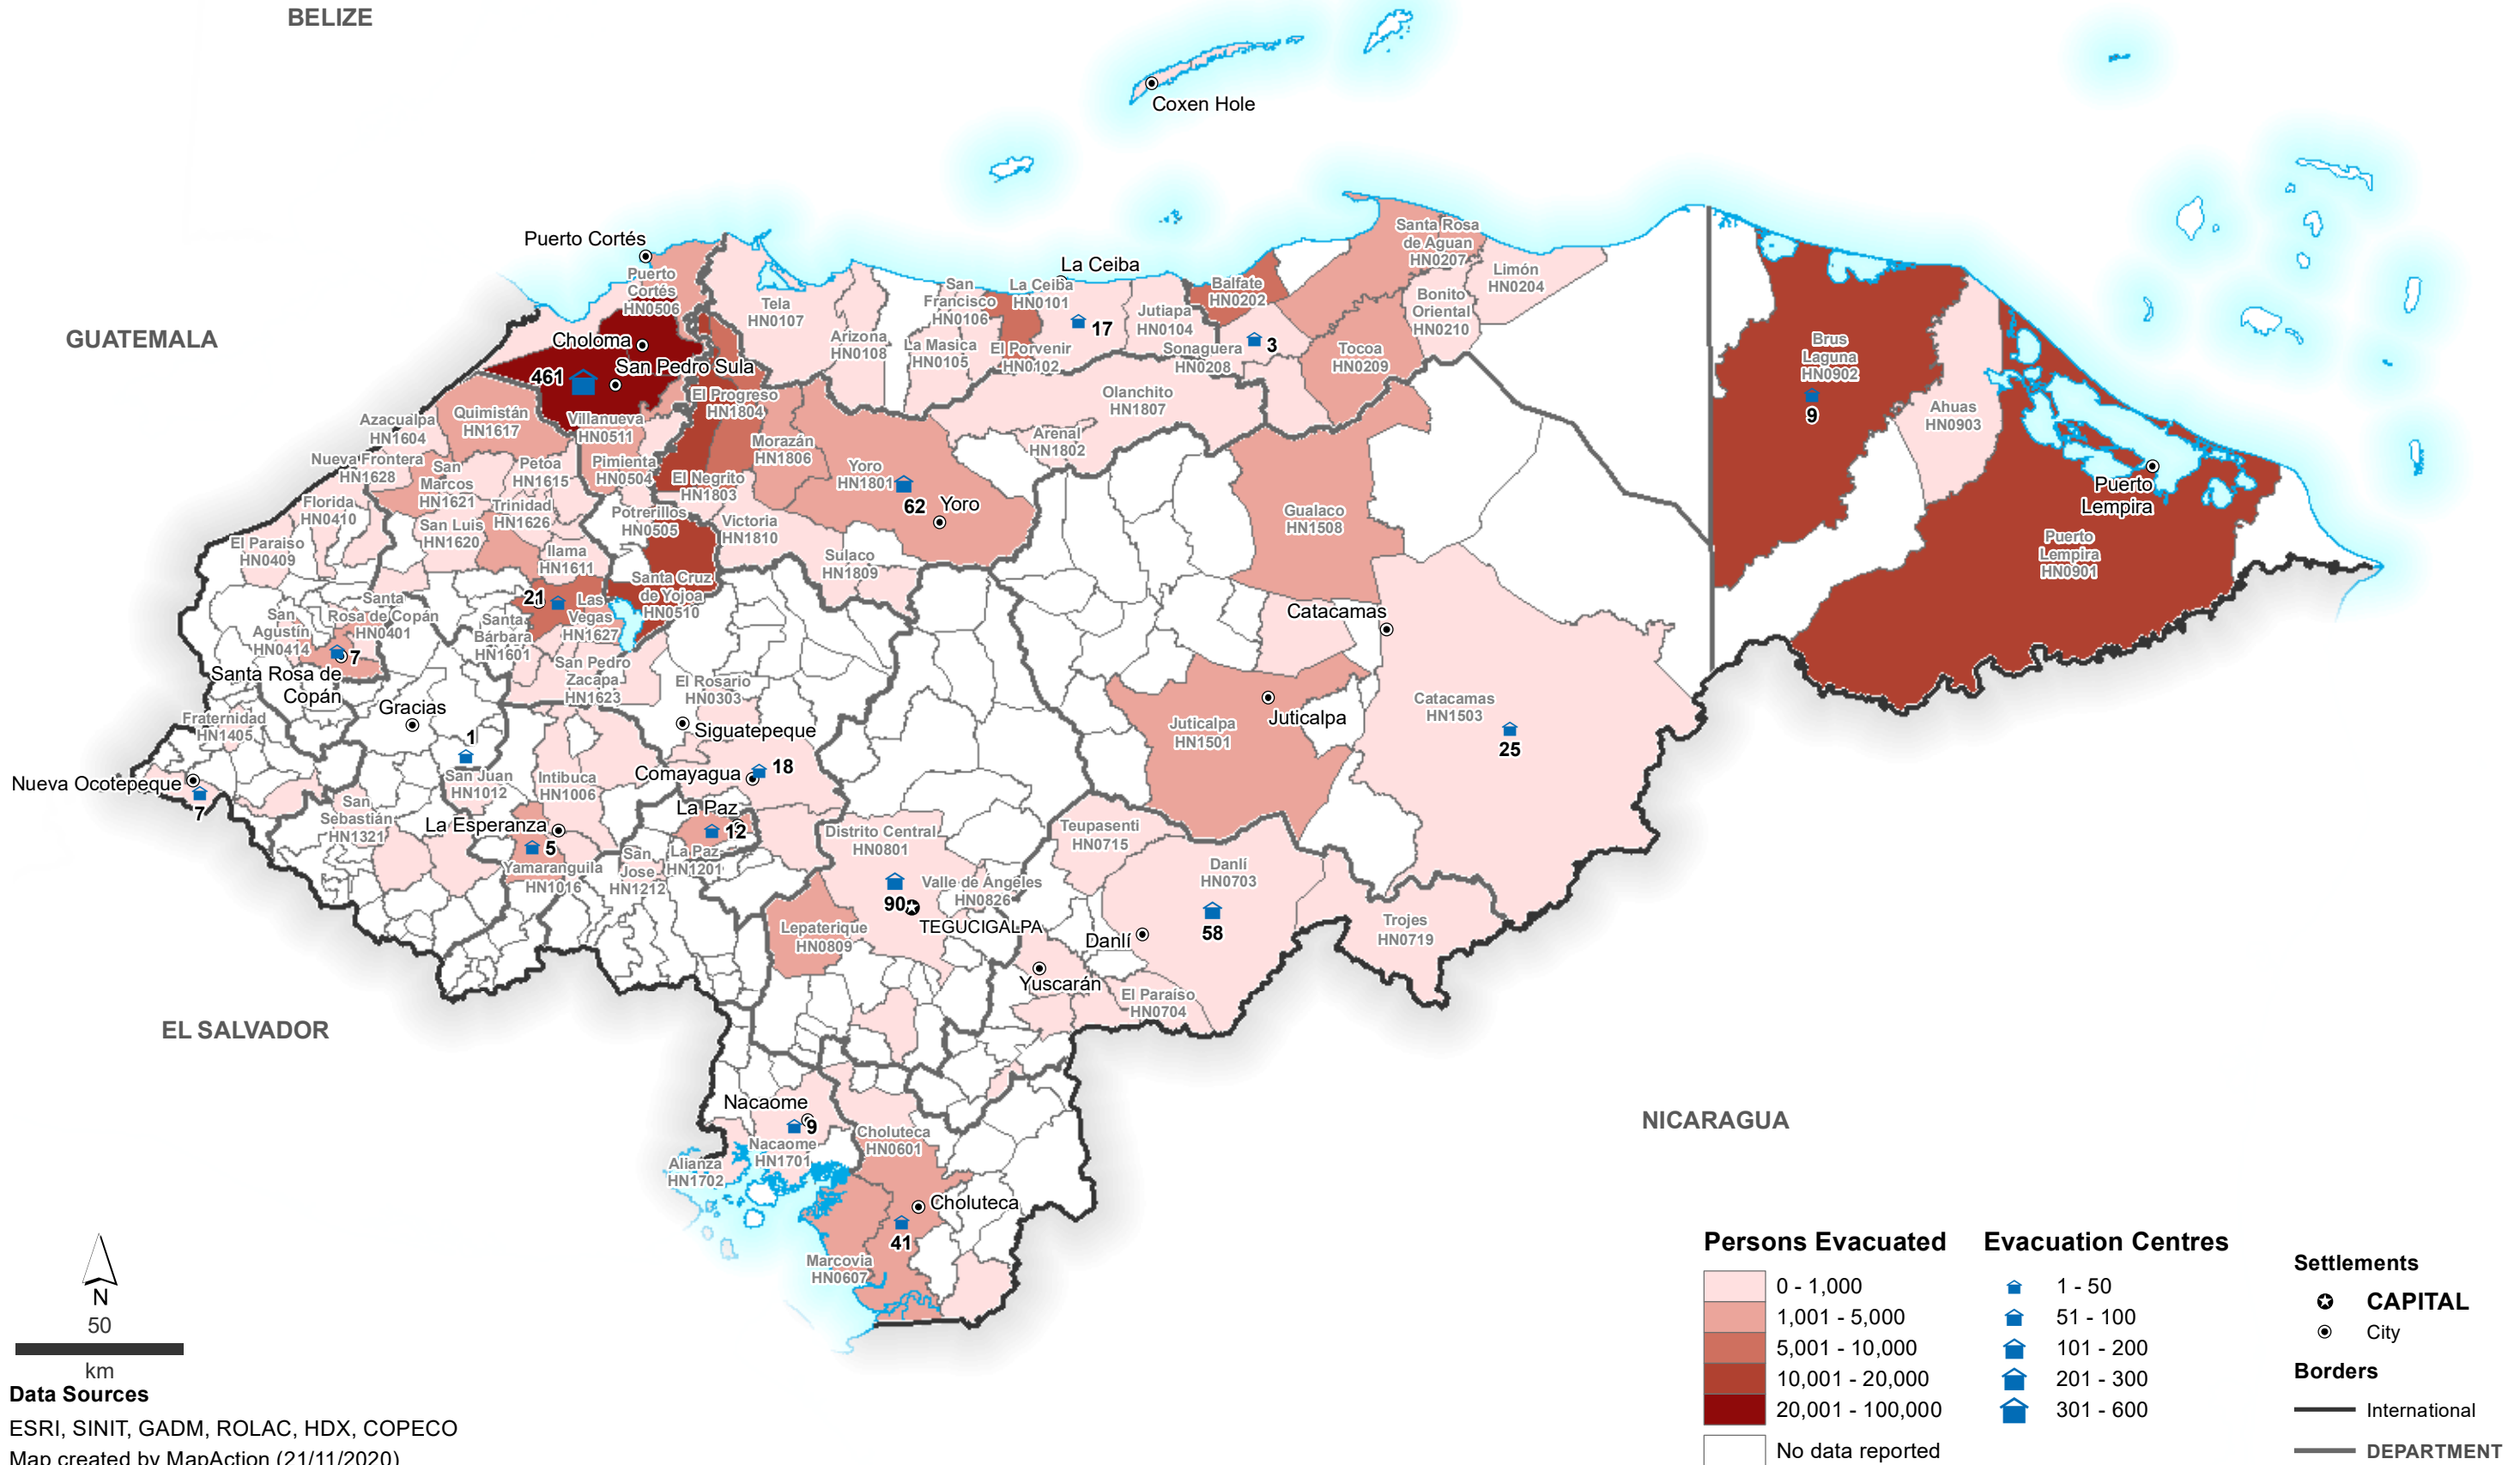

Evacuated Persons and number of Evacuation Centres per Municipality (as at 04:00 on 20th Nov 2020)

50 km