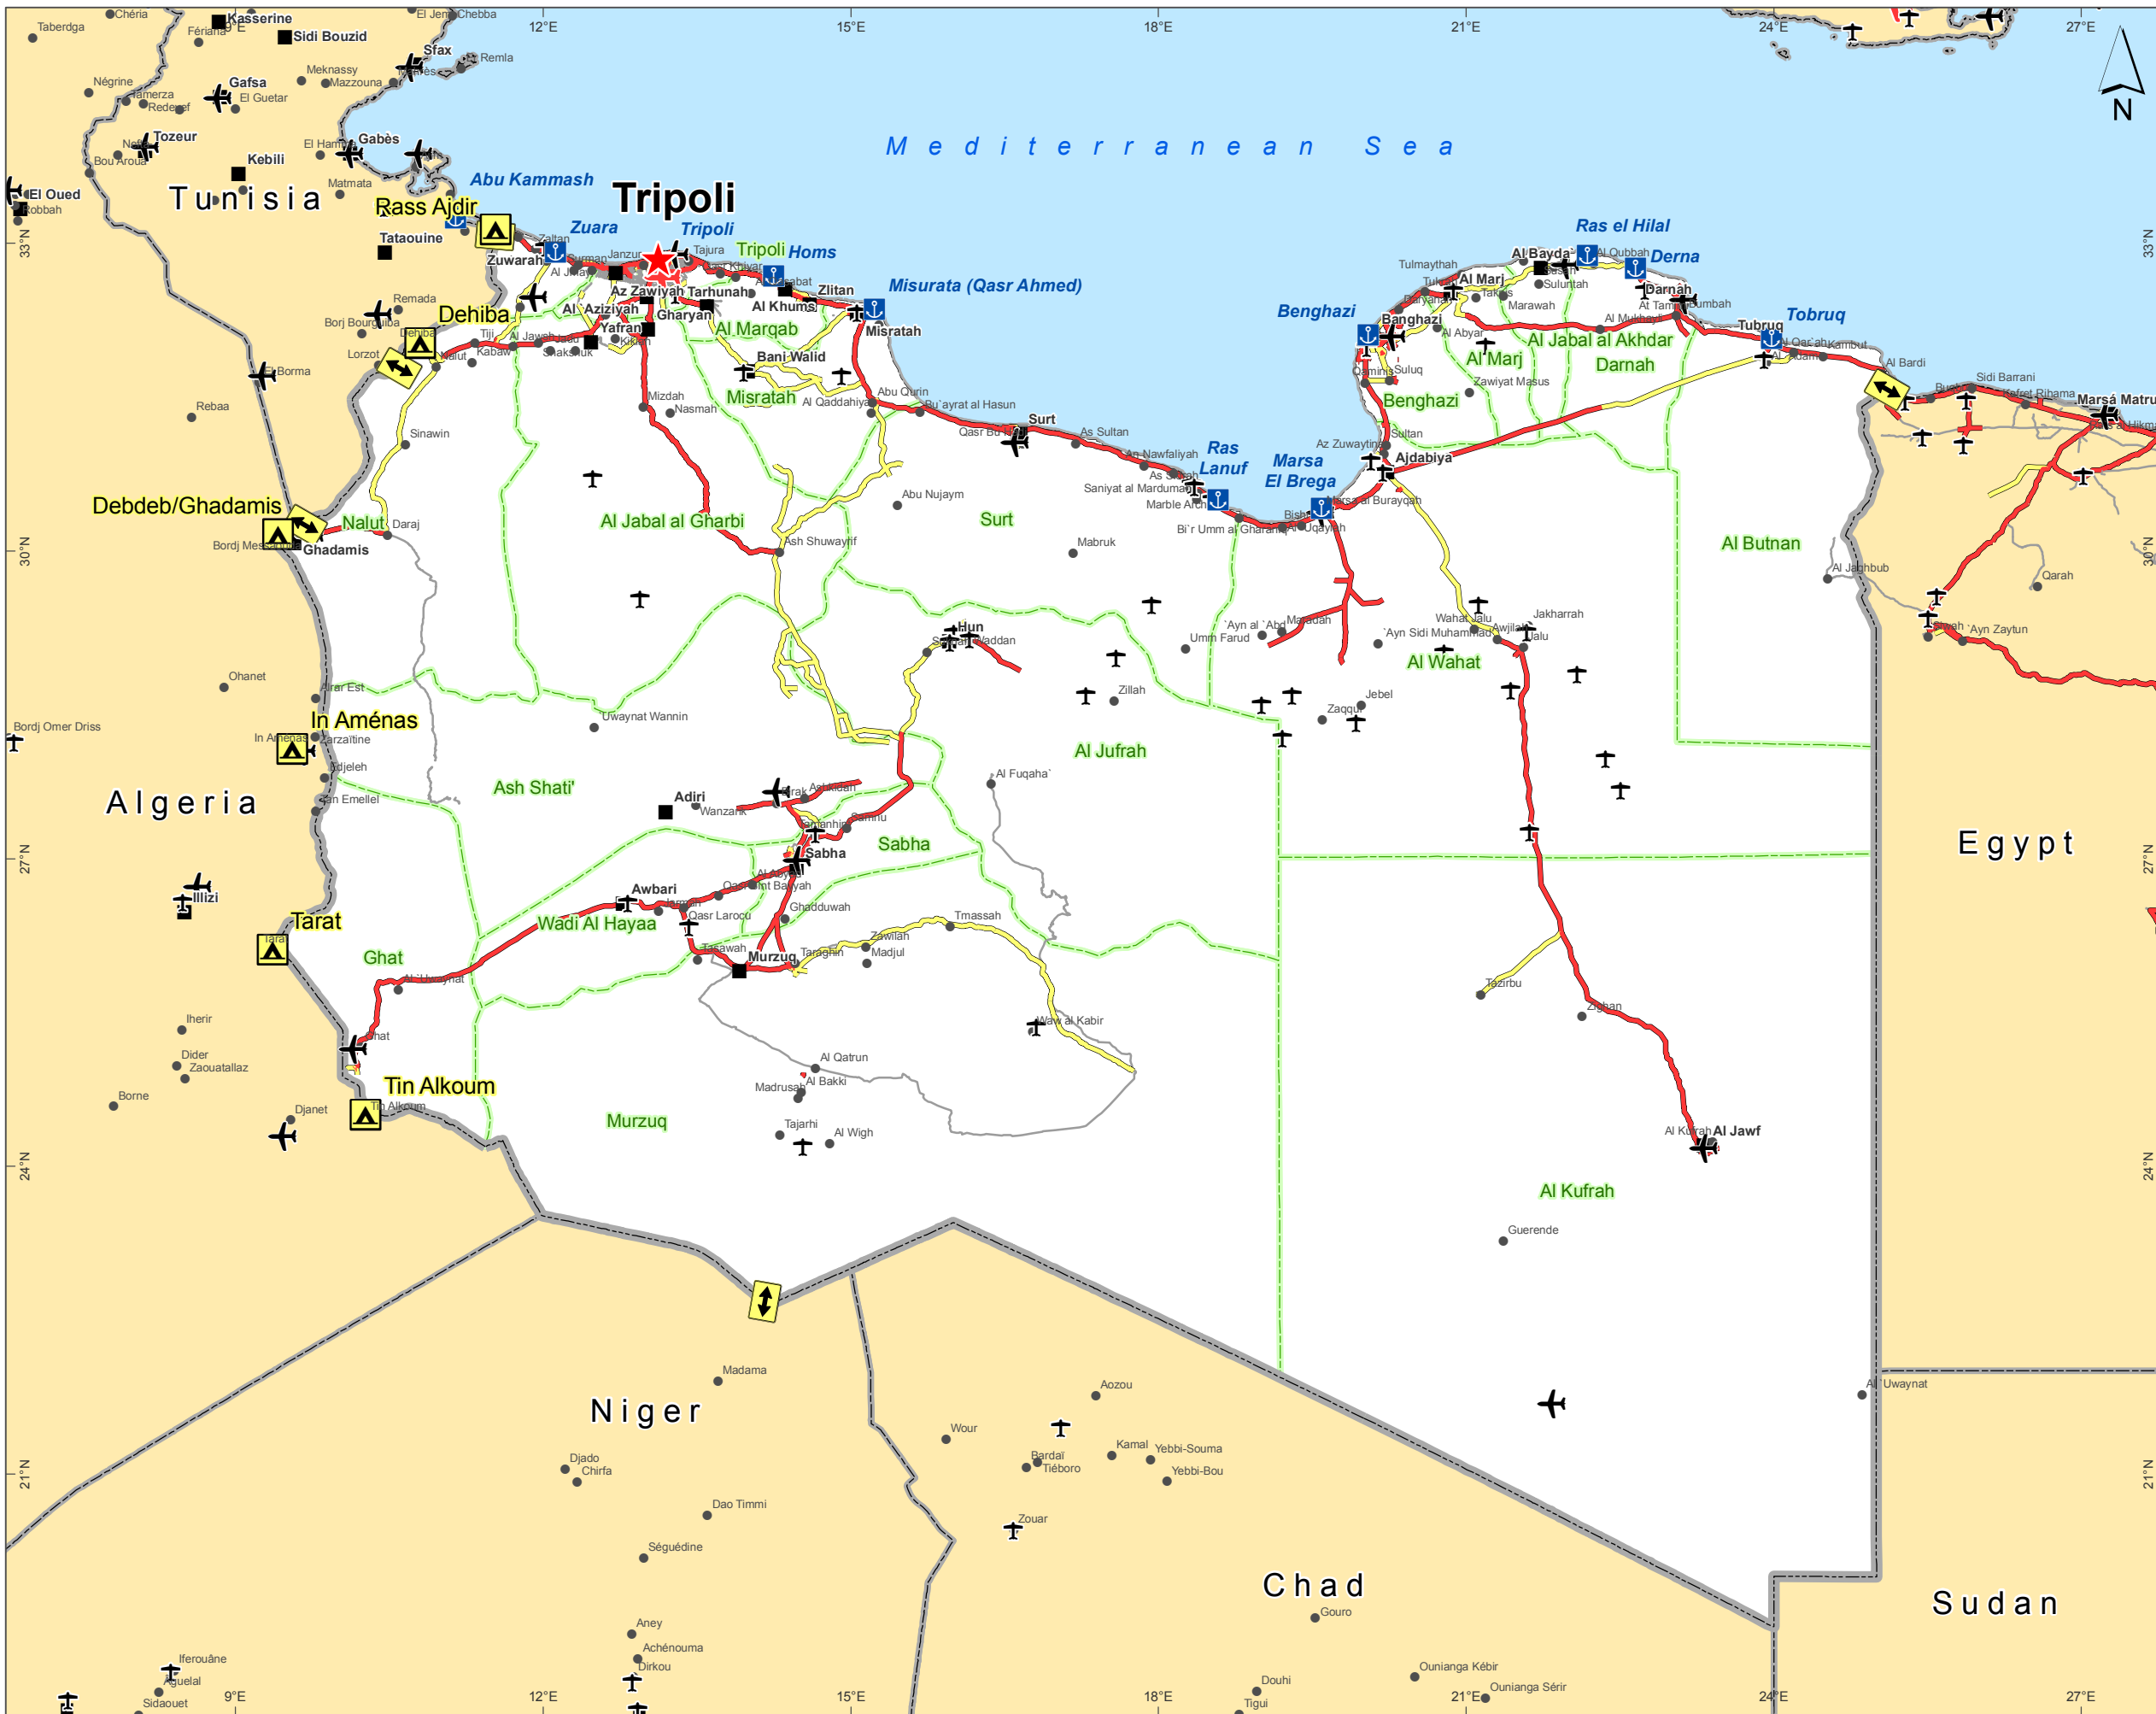

LIBYA | Transit Camps and Major Crossing Points (08 Mar 2011)

Legend

- Transit Camps
- Crossing Points
- Ports & Harbor
- Major Airport
- Medium Airport
- Minor Airport
- National Capital
- Major City
- City
- Town > 50,000 pop
- town < 50,000 pop
- Primary
- Secondary
- other
- International Boundary
- District Boundary

Map shows camps facilities where people are gathering before attempting to cross the Libyan border. Crossing points are also shown.

Scale 1:7,000,000 (at A3 size)

Created 8 Mar 2011 / 13:00
 Map document MA205-LBY-CasmpsAndExitPoints -v01-Landscape-A3
 Projection / datum Geographic / WGS84
 GLIDE Number OT-2011-000025-LBY

Data sources:
 GAUL, Google, OCHA, WorldPorts.com, Bartholomew/Collins, OSM

Disclaimers:
 The designations employed and the presentation of material on this map do not imply the expression of any opinion whatsoever on the part of the Secretariat of the United Nations or MapAction concerning the legal status of any country, territory, city or area or of its authorities, or concerning the delimitation of its frontiers or boundaries.