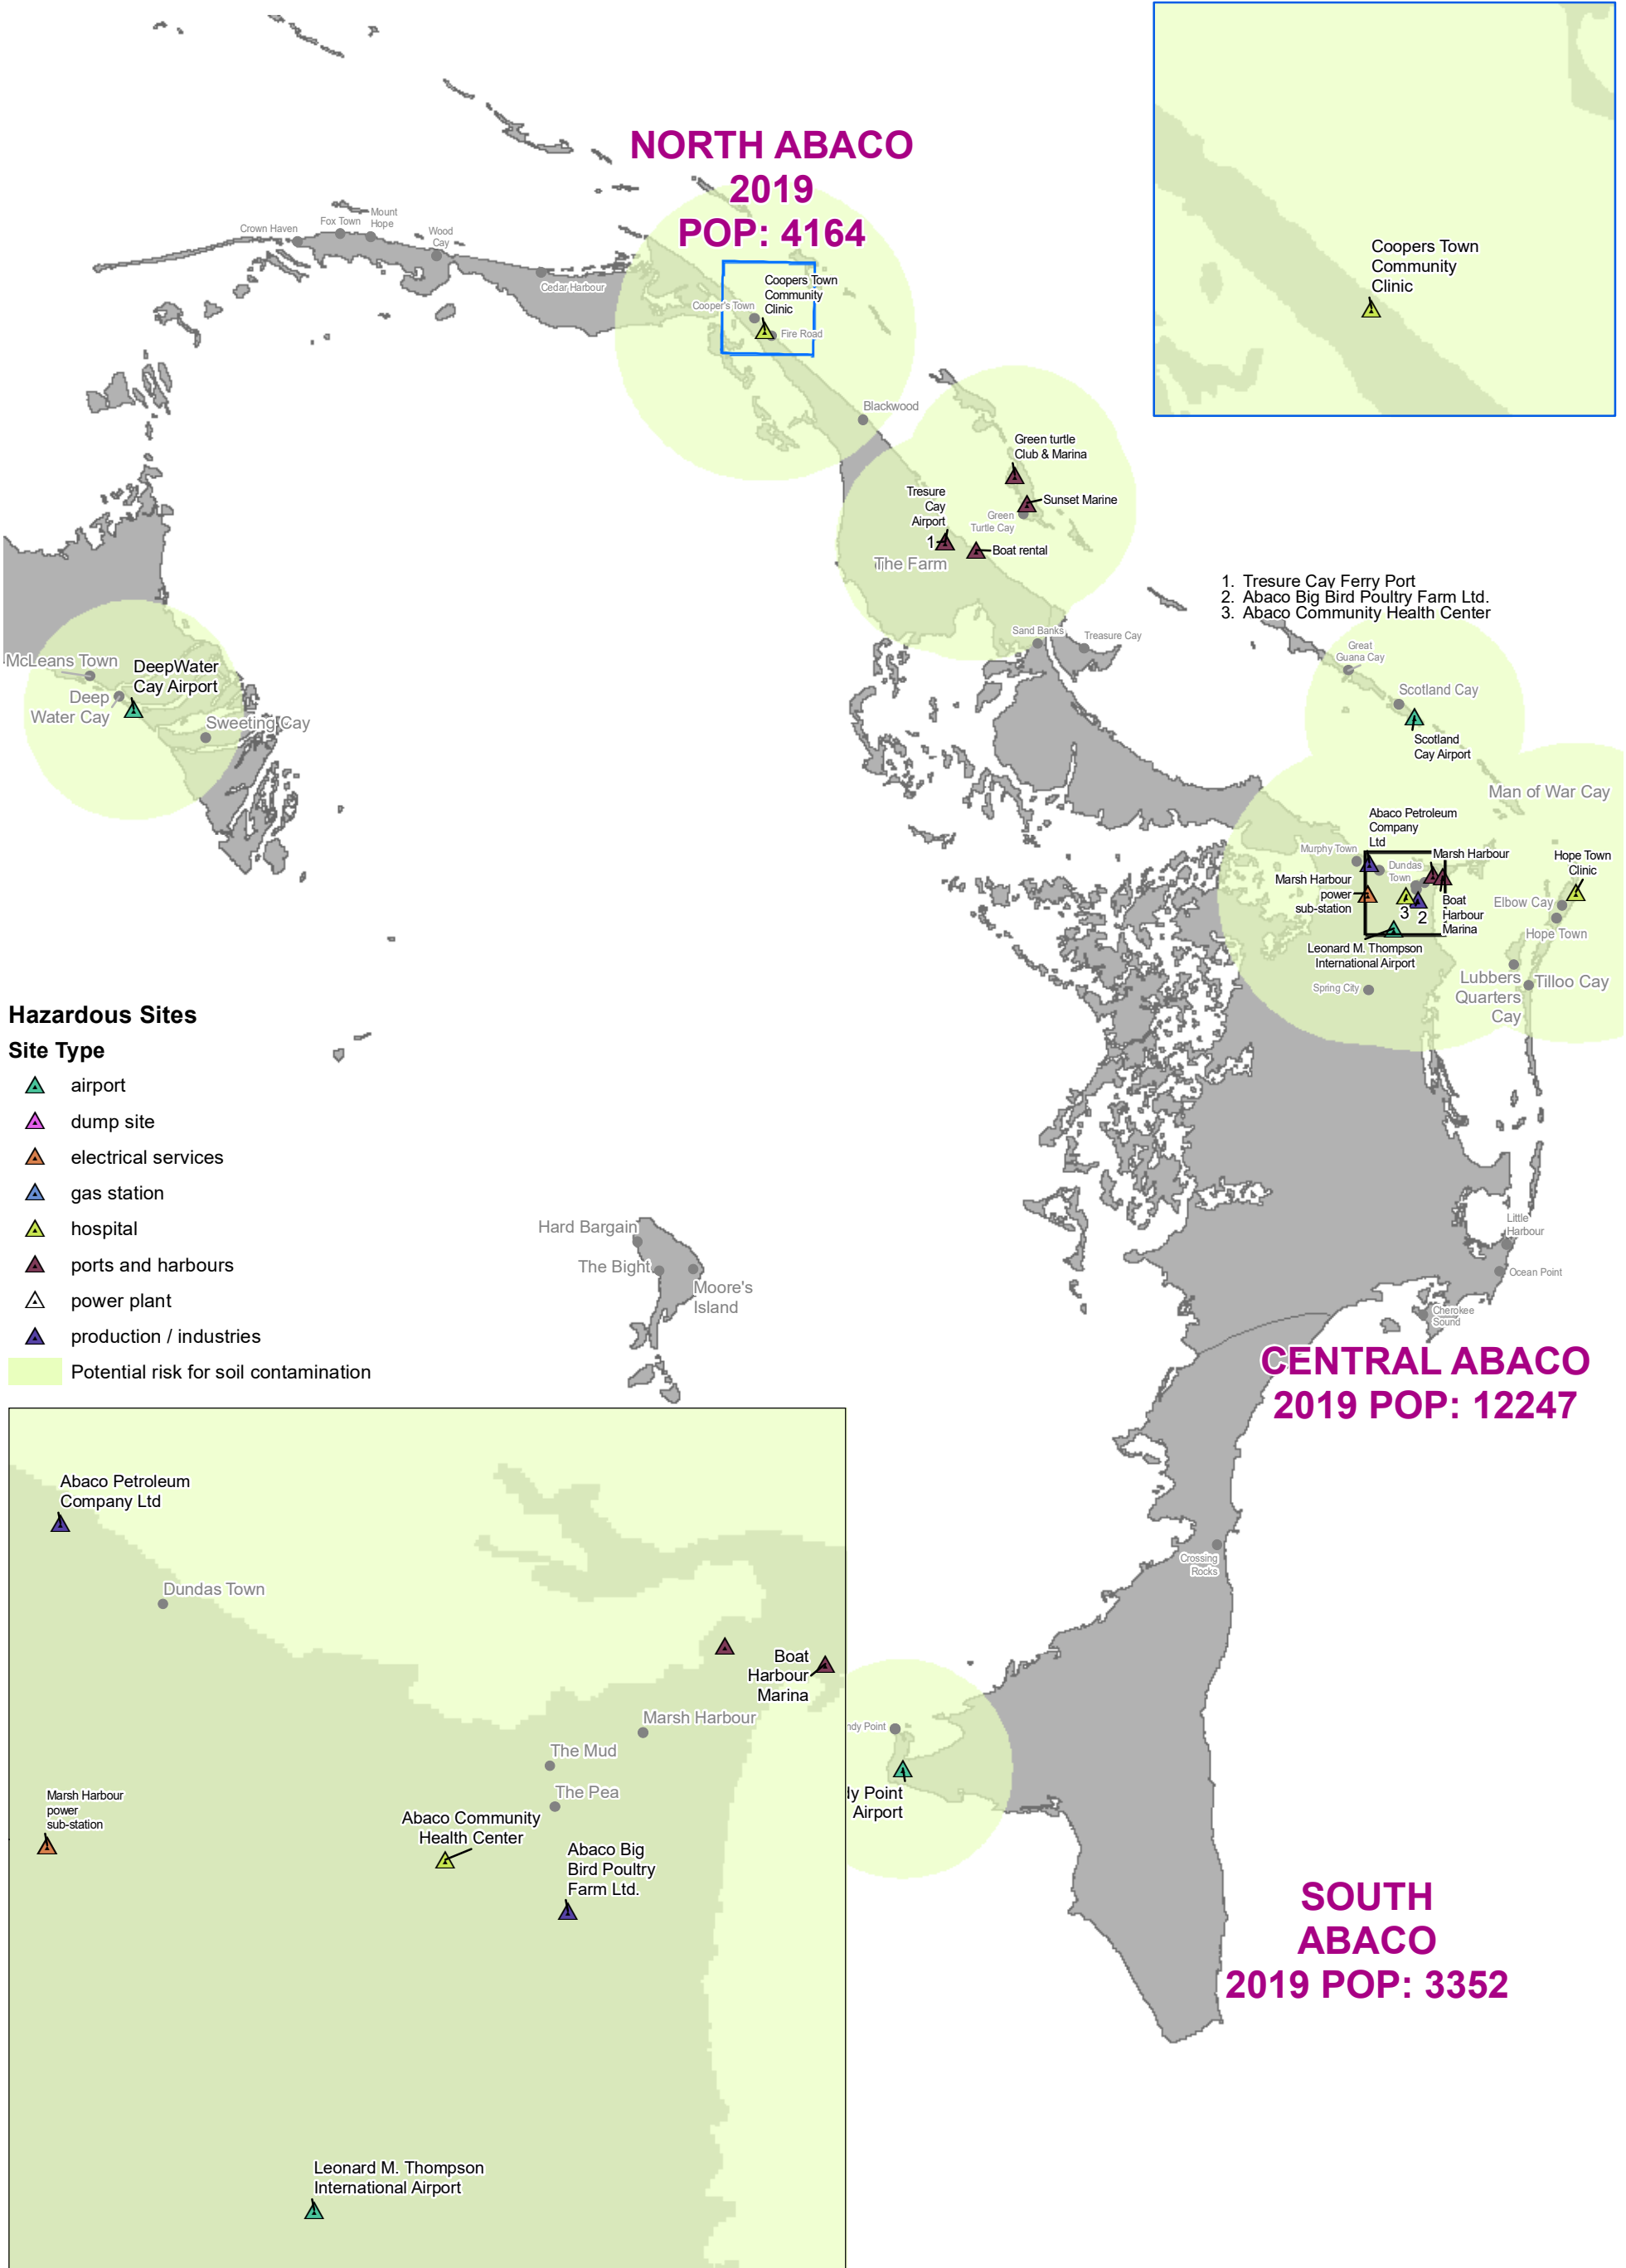

The Bahamas:
Hazardous sites and hazardous areas for soil in Abaco.

Hazardous Sites

Site Type

-  airport
-  dump site
-  electrical services
-  gas station
-  hospital
-  ports and harbours
-  power plant
-  production / industries
-  Potential risk for soil contamination

1. Treasure Cay Ferry Port
2. Abaco Big Bird Poultry Farm Ltd.
3. Abaco Community Health Center

CENTRAL ABACO
2019 POP: 12247

SOUTH ABACO
2019 POP: 3352