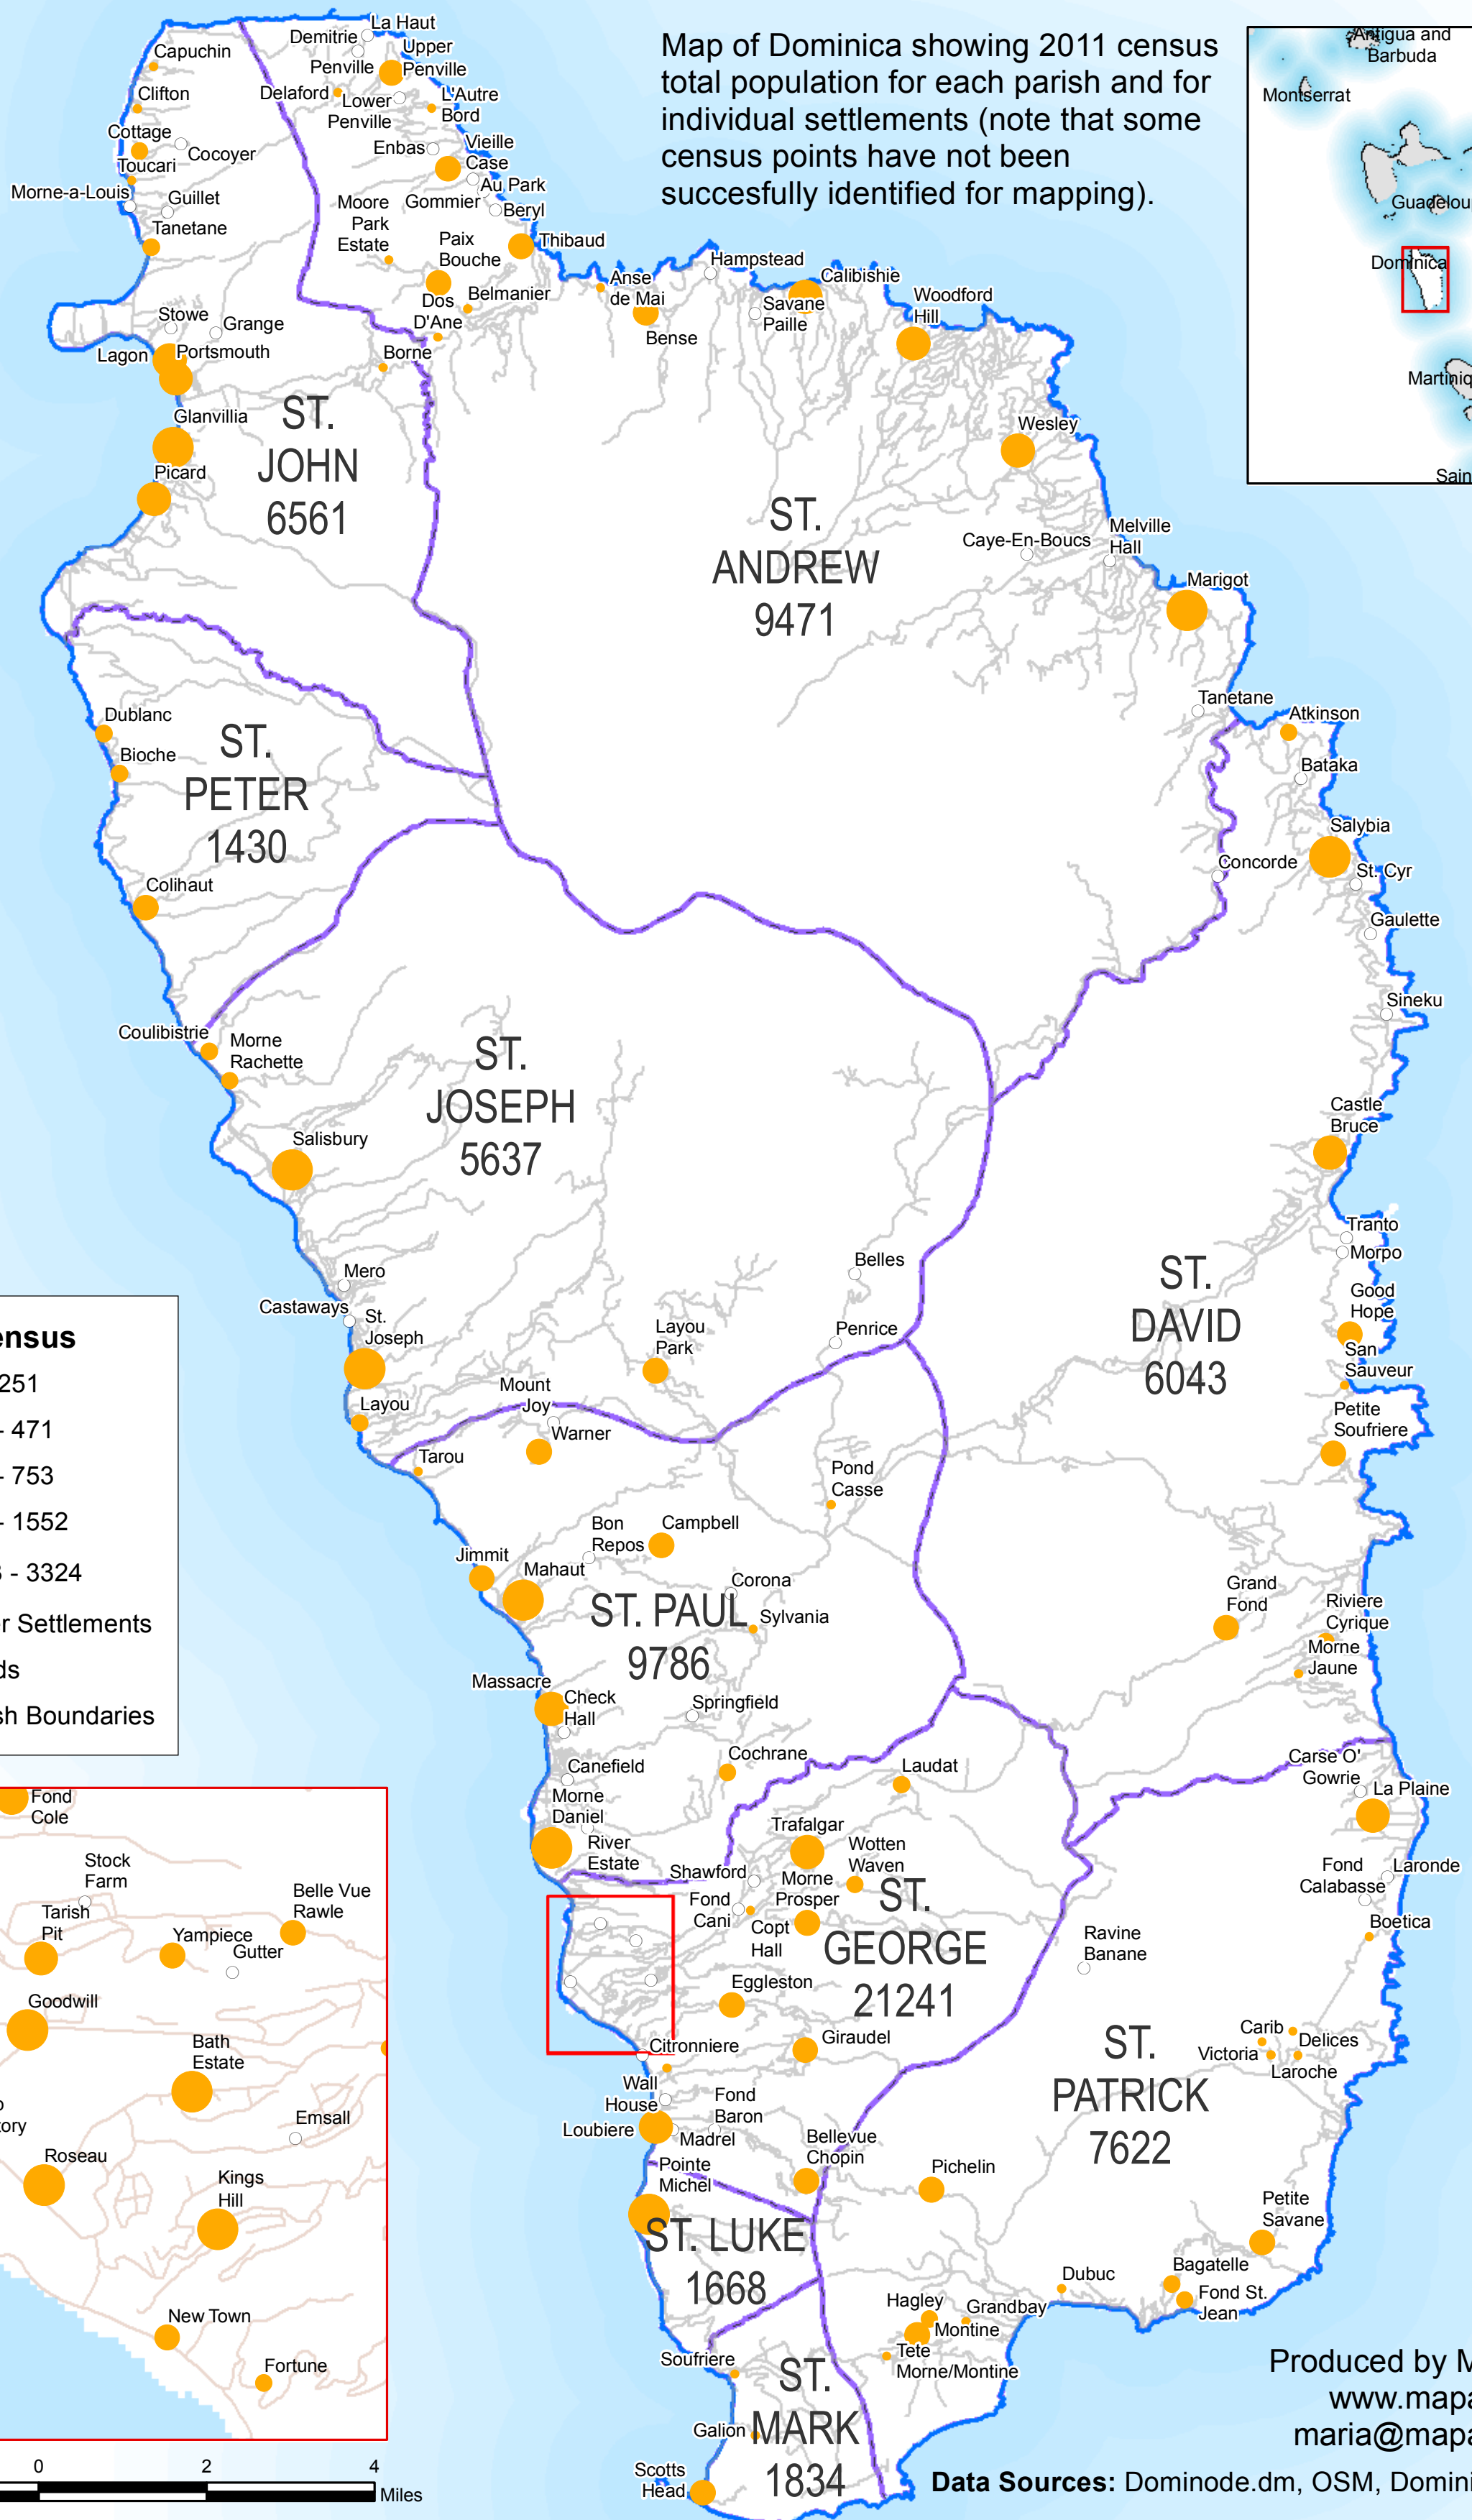

Map of Dominica showing 2011 census total population for each parish and for individual settlements (note that some census points have not been successfully identified for mapping).

**2011 Census**

- 54 - 251
- 252 - 471
- 472 - 753
- 754 - 1552
- 1553 - 3324
- Other Settlements
- Roads
- ▭ Parish Boundaries

Produced by MapAction  
[www.mapaction.org](http://www.mapaction.org)  
[maria@mapaction.org](mailto:maria@mapaction.org)

Data Sources: Dominode.dm, OSM, Dominica Census