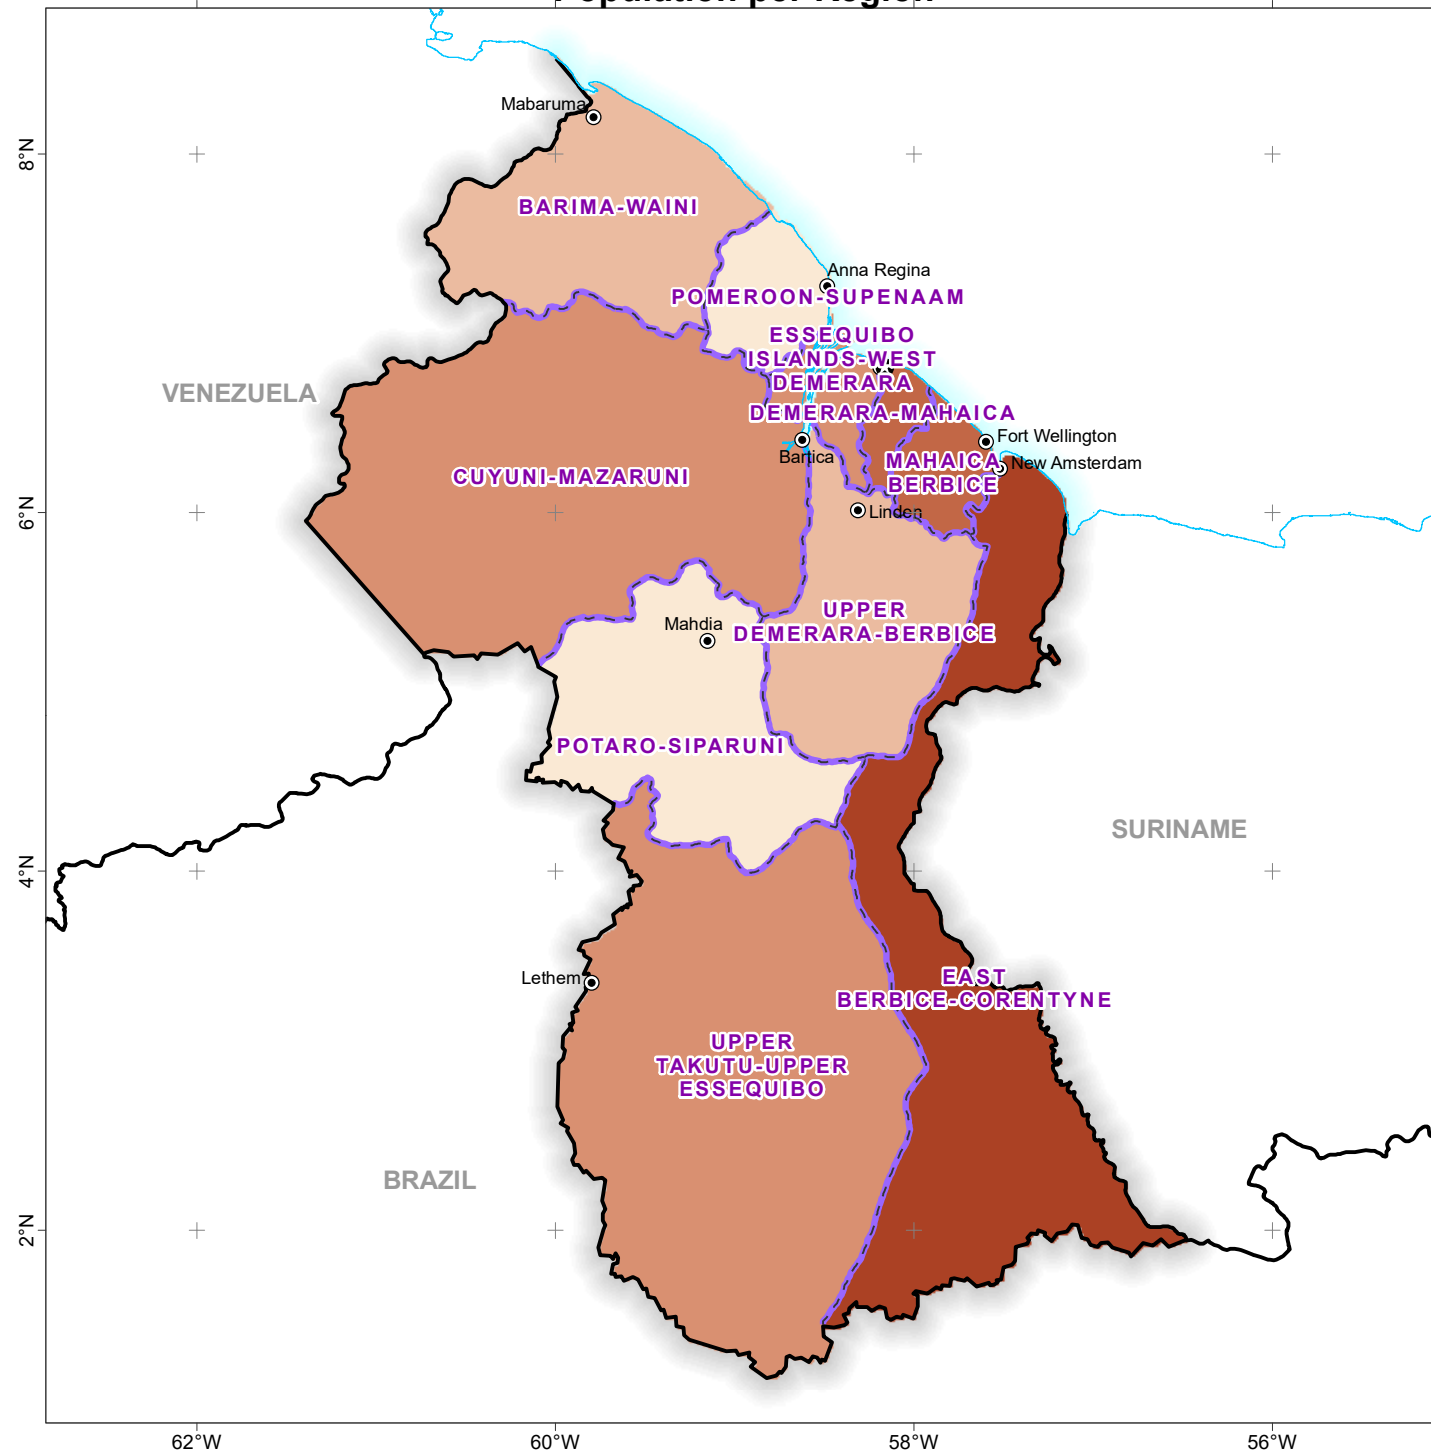

Population per Region

Population Density per Region per km²

Map shows the population distribution across the Regions of Guyana as well as the population density per km²

Settlements

- ★ CAPITAL
- City
- Coastline
- INTERNATIONAL
- Regions

Population

- 11077 - 20000
- 20001 - 30000
- 30001 - 50000
- 50001 - 110000
- 110001 - 3120000

Pop Density per km²

- 0.5 - 1
- 1 - 5
- 5 - 15
- 15 - 30
- 30 - 54

GADM, OCHA FISS, OSM, MapAction

The depiction and use of boundaries, names and associated data shown here do not imply endorsement or acceptance by MapAction.

Created 24 Jun 2021 / 15:00 UTC-03:00
Projection & Datum WGS 1984
GLIDE FL-2021-000066-GUY

Produced by MapAction
<https://mapaction.org>
suriname@mapaction.org

Supported by Foreign, Commonwealth & Development Office