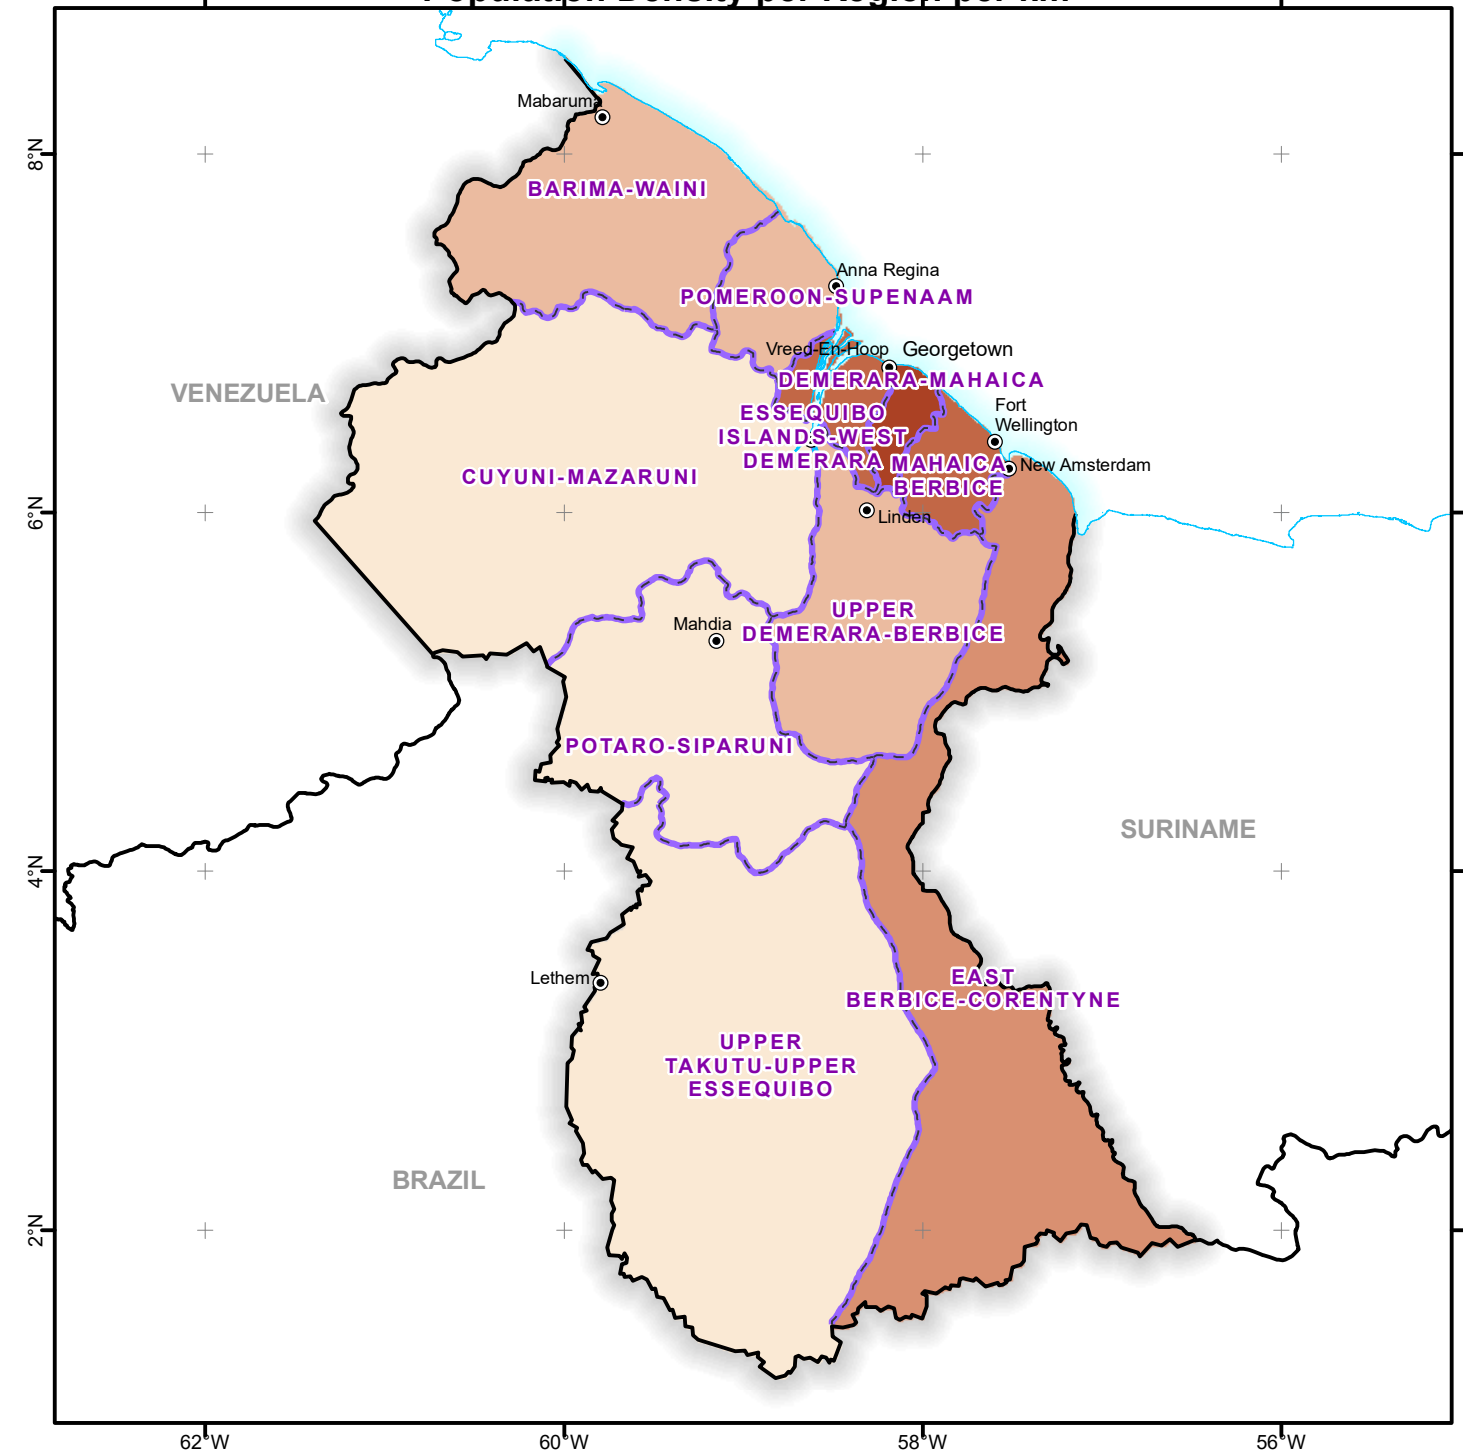

Population per Region

Population Density per Region per km²

Map shows the population distribution across the Regions of Guyana as well as the population density per km²

Settlements

- ★ CAPITAL
- City
- Coastline
- INTERNATIONAL
- Regions

Population

- 11077 - 20000
- 20001 - 30000
- 30001 - 50000
- 50001 - 110000
- 110001 - 3120000

Pop Density per km²

- 0.5 - 1
- 1 - 5
- 5 - 15
- 15 - 30
- 30 - 54

GADM, OCHA FISS, OSM, MapAction

The depiction and use of boundaries, names and associated data shown here do not imply endorsement or acceptance by MapAction.

Created 24 Jun 2021 / 15:00 UTC-03:00
Projection & Datum WGS 1984
GLIDE FL-2021-000066-GUY

Produced by MapAction
<https://mapaction.org>
suriname@mapaction.org

Supported by Foreign, Commonwealth & Development Office