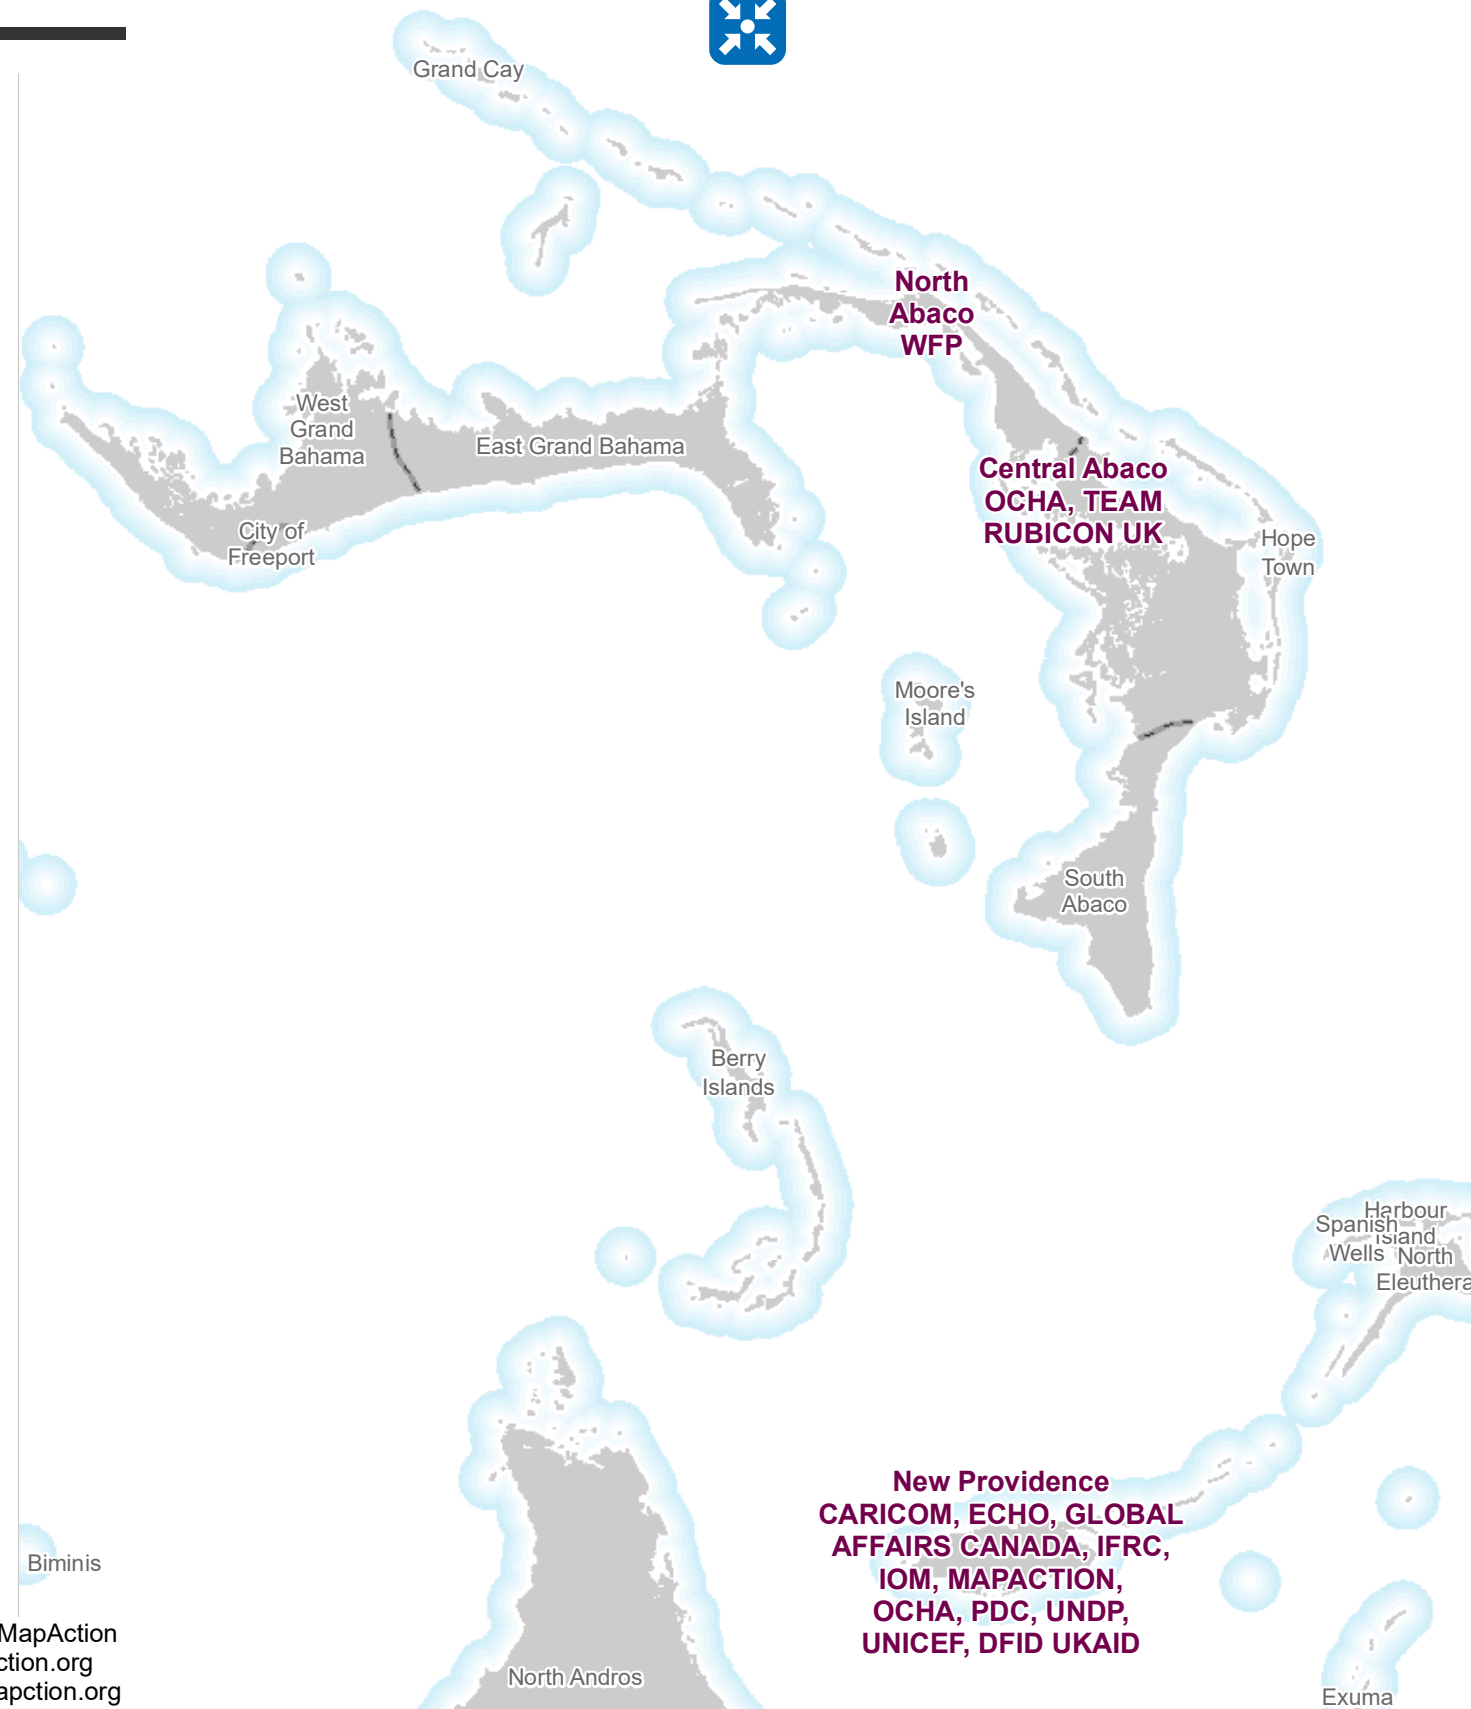

Who What Where activities / presence in affected area by cluster as of 11th September 2019 16:30

Agriculture

Data Sources: OCHA, GADM

50

km

Coordination

To add your presence and activity please go to: <http://bit.ly/BHSUsefullinks> and follow the link for BHS (3W WhoWhatWhere)

Produced by MapAction
www.mapaction.org
bahamas@mapaction.org

New Providence
CARICOM, ECHO, GLOBAL AFFAIRS CANADA, IFRC, IOM, MAPACTION, OCHA, PDC, UNDP, UNICEF, DFID UKAID