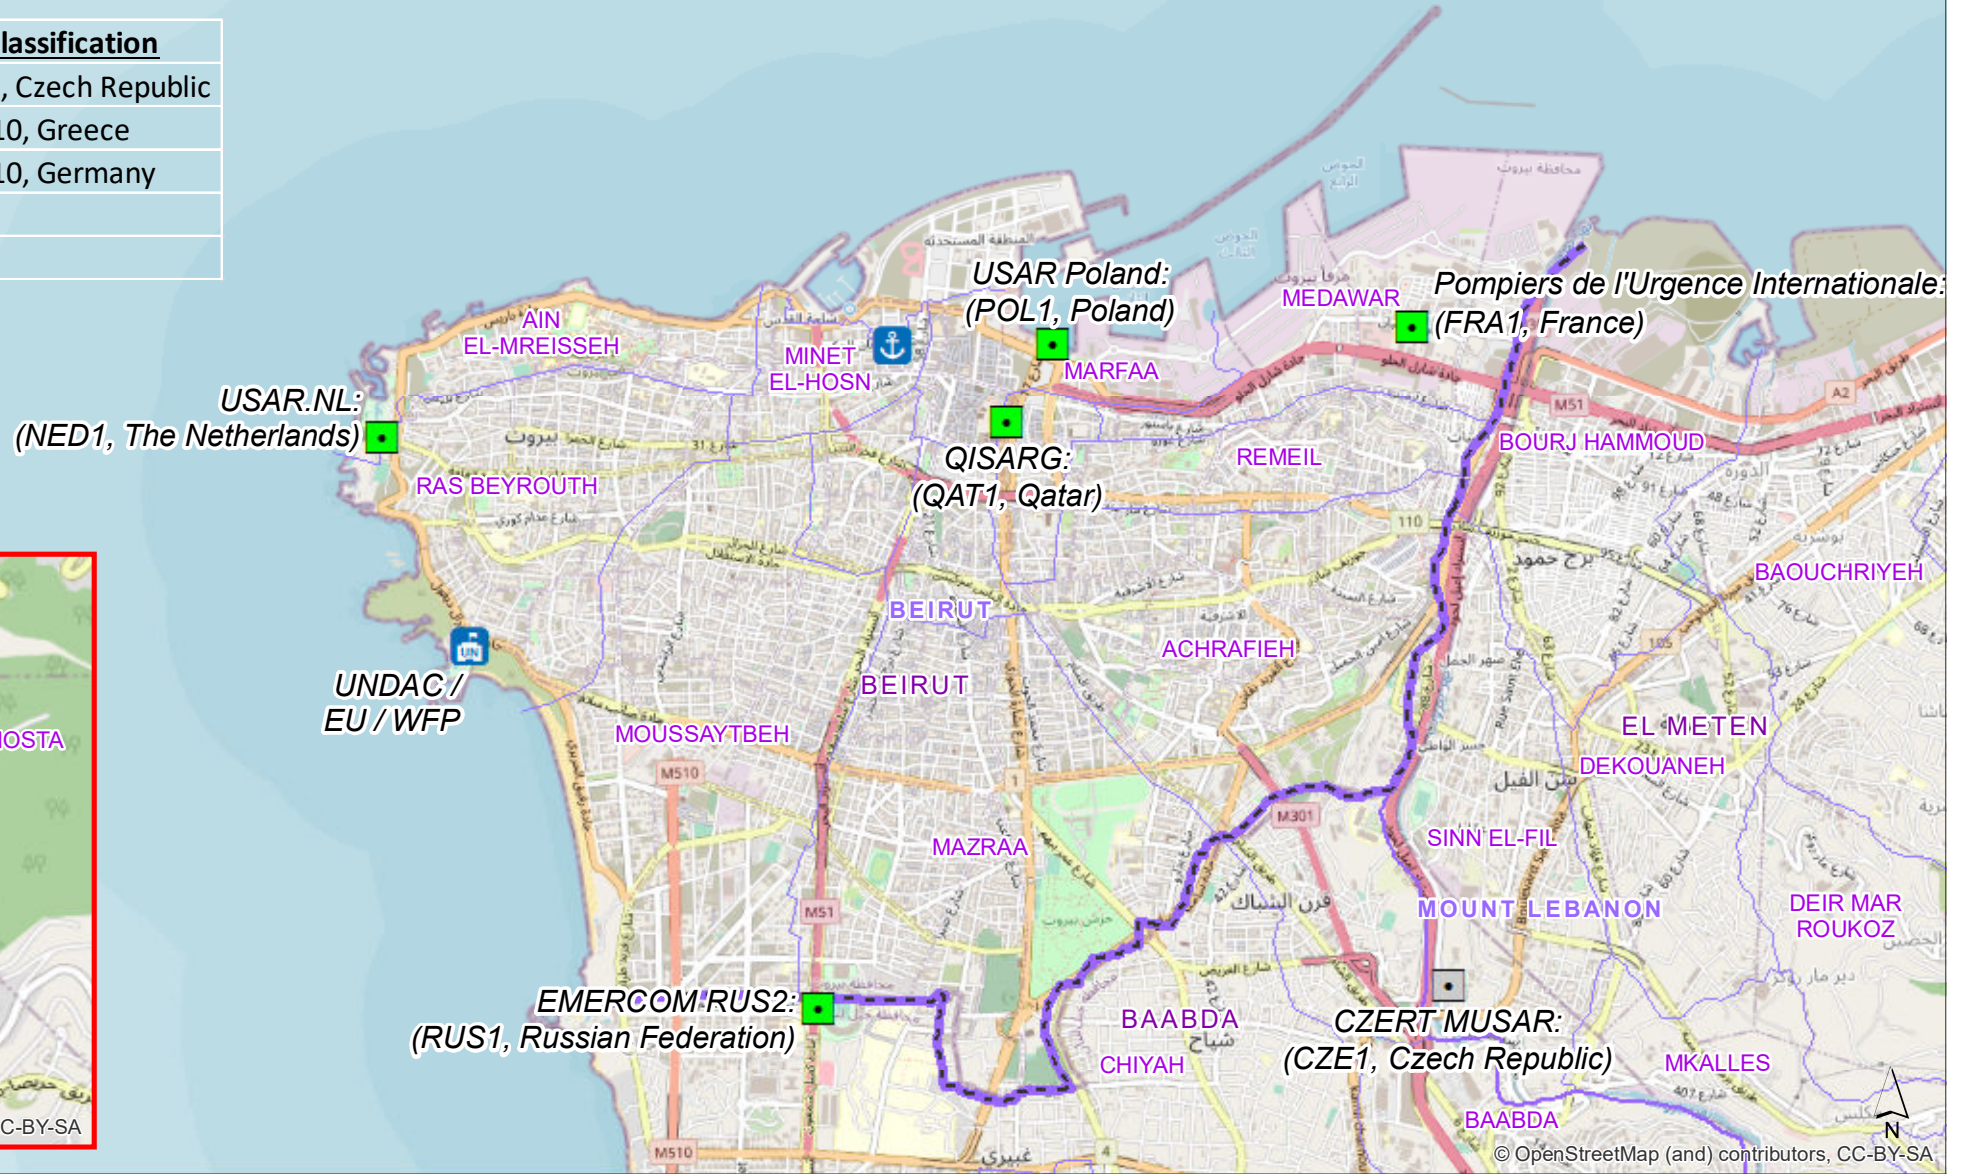

USAR Teams with unknown BoO Location information

Jordan Search & Rescue Team	Jordan (Demobilised)
GR/MUSAR/1ATH	Greece (In Country)
ISAR Germany	Germany (In Country)

Heavy Classification	Medium Classification	No Classification
TUR2, Turkey	FRA1, France	CZE1, Czech Republic
RUS1, Russian Federation	POL1, Poland	GRE10, Greece
NED1, The Netherlands	GER1, Germany	GER10, Germany
QAT1, Qatar	GER2, Germany	
JOR1, Jordan		

Borders

- International
- Boundary of former Palestine Mandate
- Governorates
- Districts
- Cadasters
- Rail
- Seaport

USAR Teams

INSARAG Classified

- No Data
- No
- Yes

UN Coordination Centres

OpenStreetMap, GADM, Our Airports, World Ports Index, SRTM, Council for Development and Reconstruction

The depiction and use of boundaries, names and associated data shown here do not imply endorsement or acceptance by MapAction.

Created 10 Aug 2020 / 22:00 UTC +03.00

Projection & Datum WGS 1984 UTM Zone 36N

GLIDE Number OT-2020-000177-LBN

Produced by MapAction
 mapaction.org
 lebanon@mapaction.org

Supported by the UK Department for International Development, the German Federal Foreign Office, and the Ministry of Foreign Affairs of the Netherlands