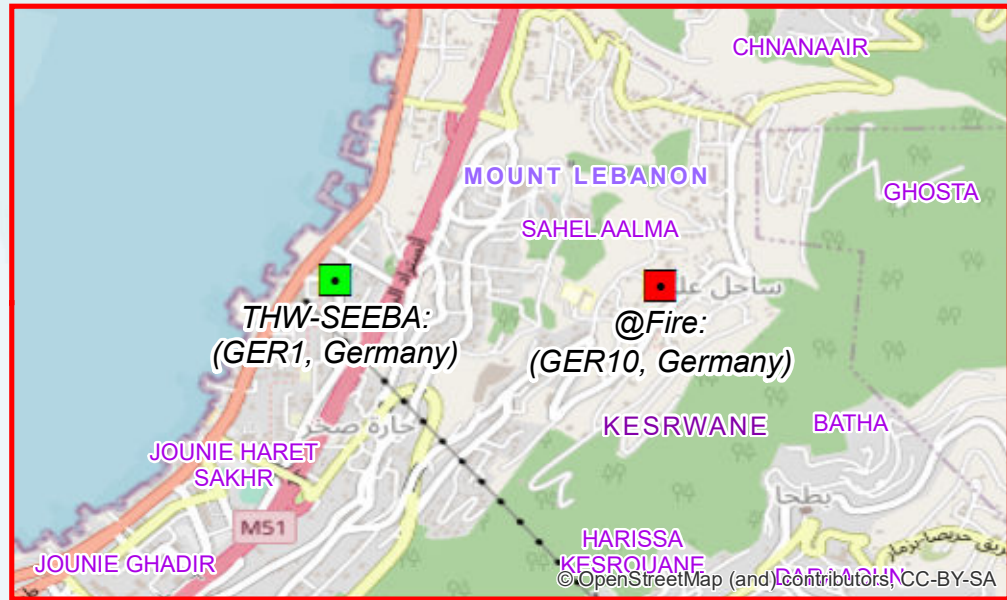

USAR Teams with unknown BoO Location information

Jordan Search & Rescue Team	Jordan (Demobilised)
GR/MUSAR/1ATH	Greece (In Country)
ISAR Germany	Germany (In Country)

Heavy Classification	Medium Classification	No Classification
TUR2, Turkey	FRA1, France	CZE1, Czech Republic
RUS1, Russian Federation	POL1, Poland	GRE10, Greece
NED1, The Netherlands	GER1, Germany	GER10, Germany
QAT1, Qatar	GER2, Germany	
JOR1, Jordan		