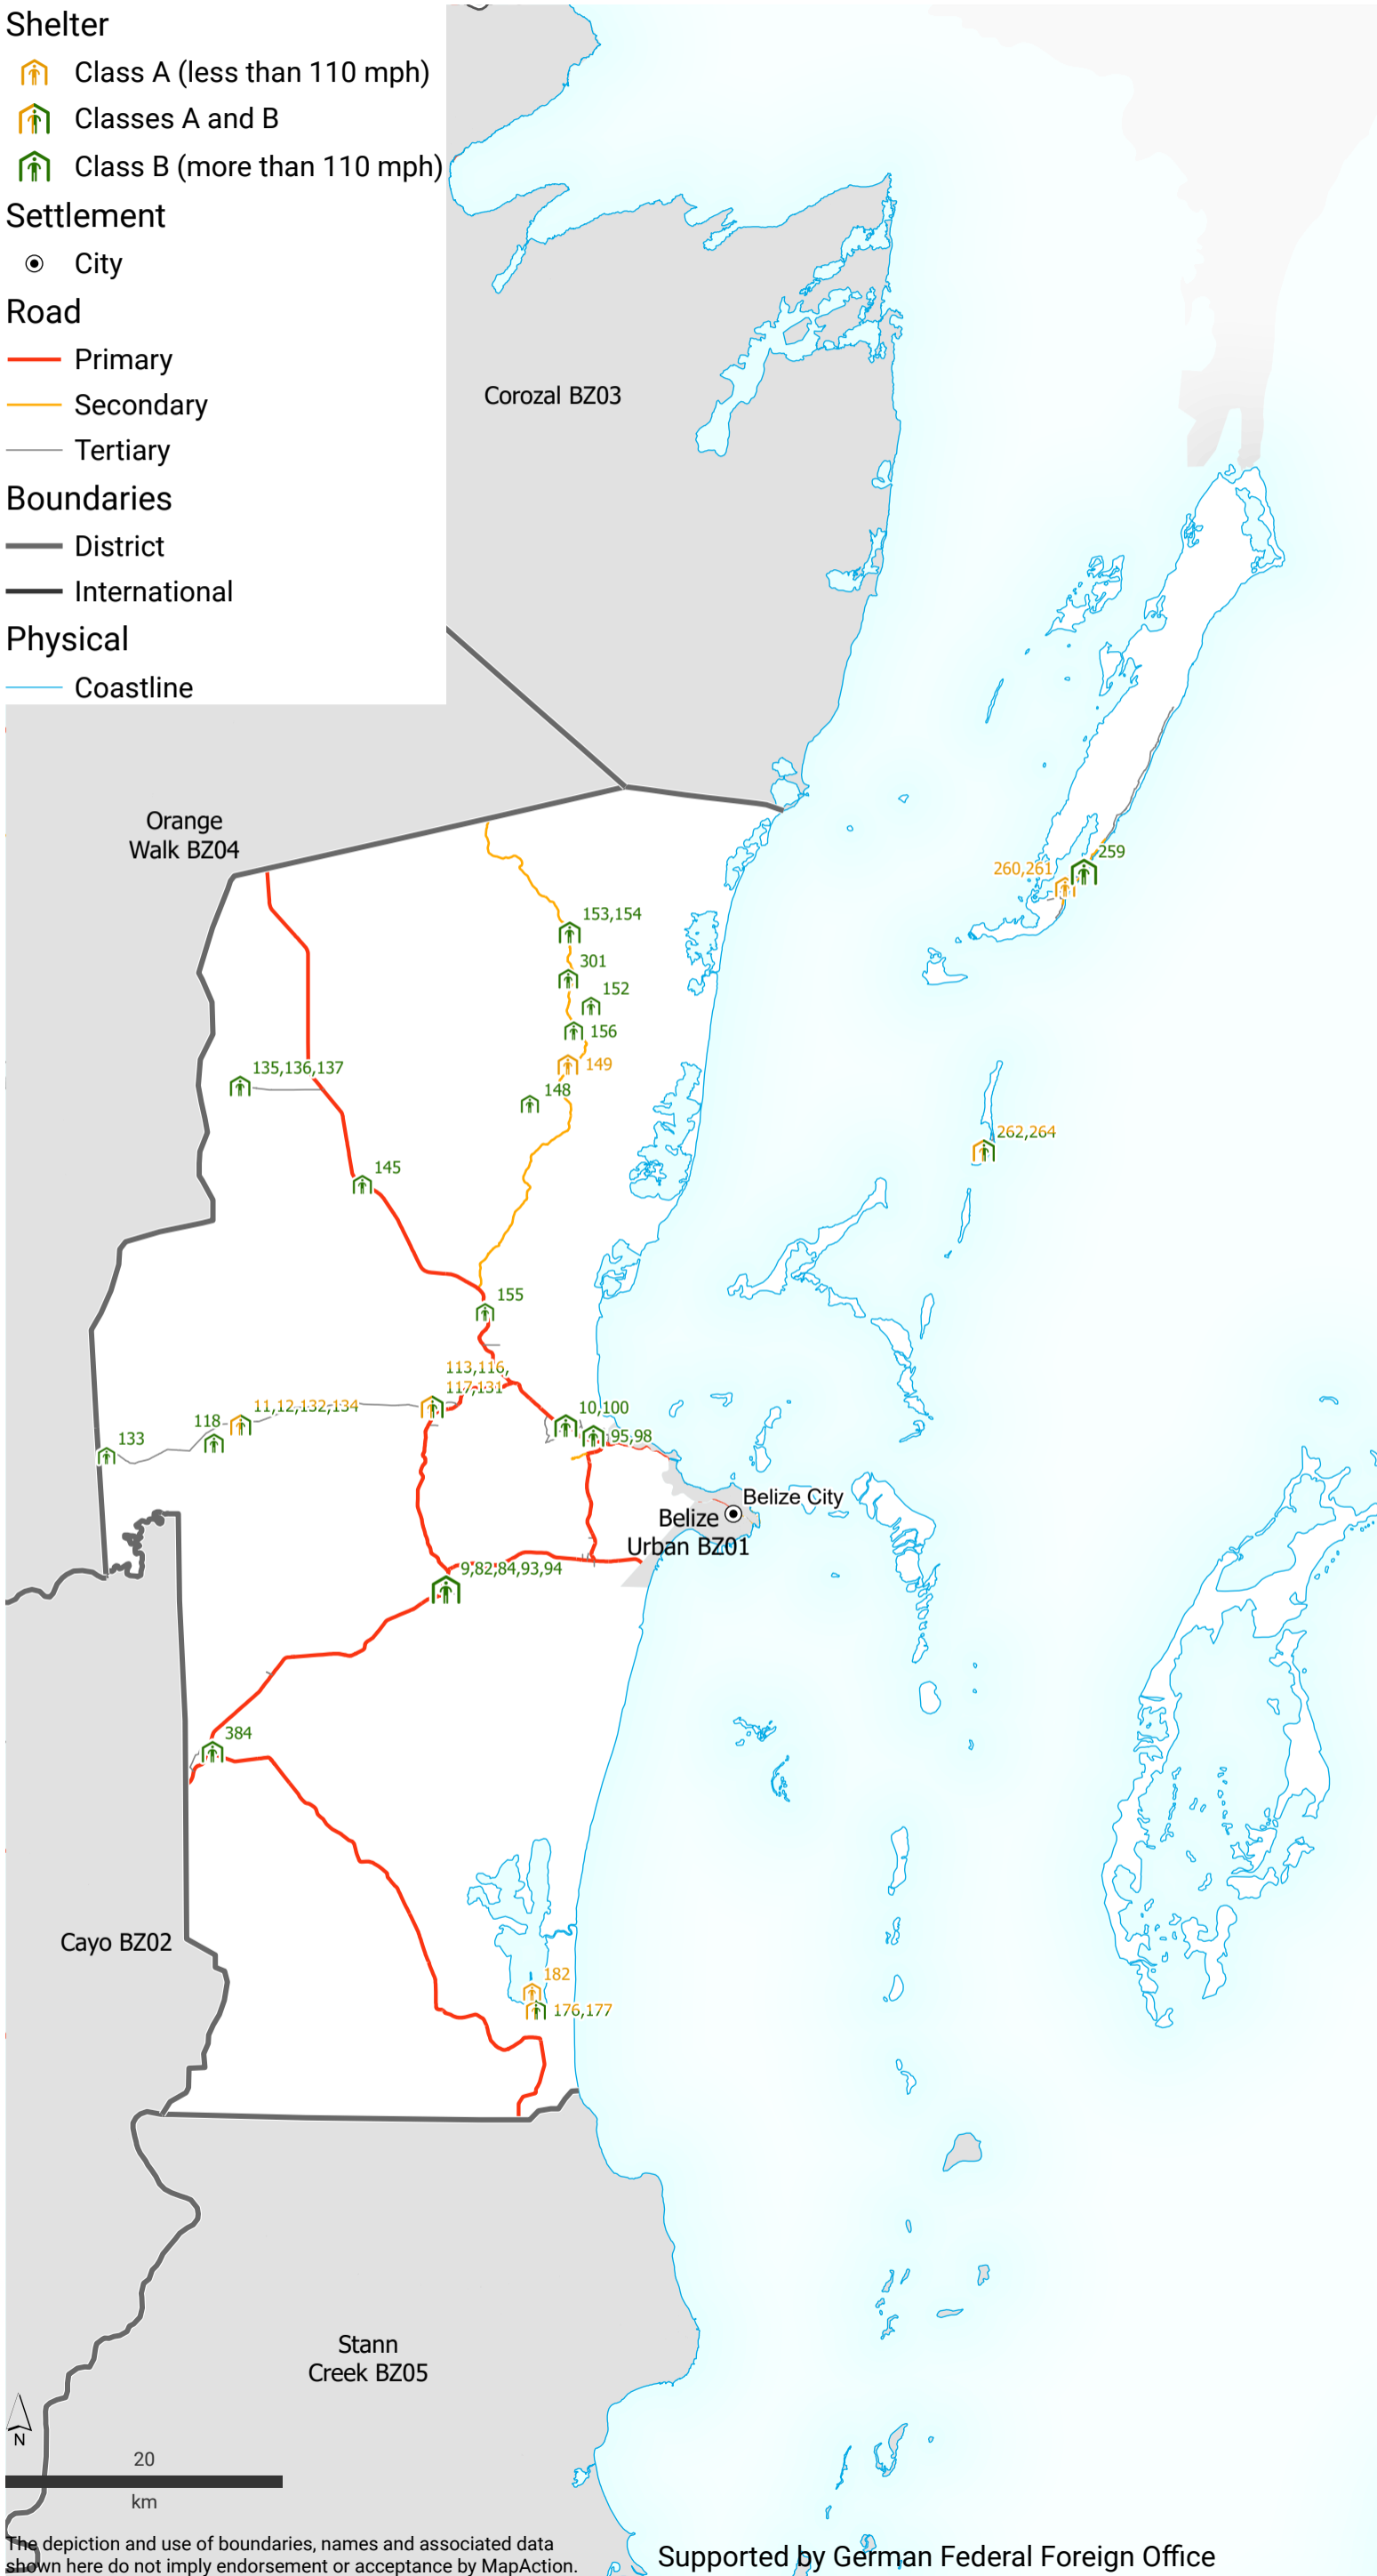

- Shelter**
  - Class A (less than 110 mph)
  - Classes A and B
  - Class B (more than 110 mph)
- Settlement**
  - City
- Road**
  - Primary
  - Secondary
  - Tertiary
- Boundaries**
  - District
  - International
- Physical**
  - Coastline

^Shelter information

**Data Sources**

NEMO, OpenStreetMap

Map created by MapAction (14/06/2024)