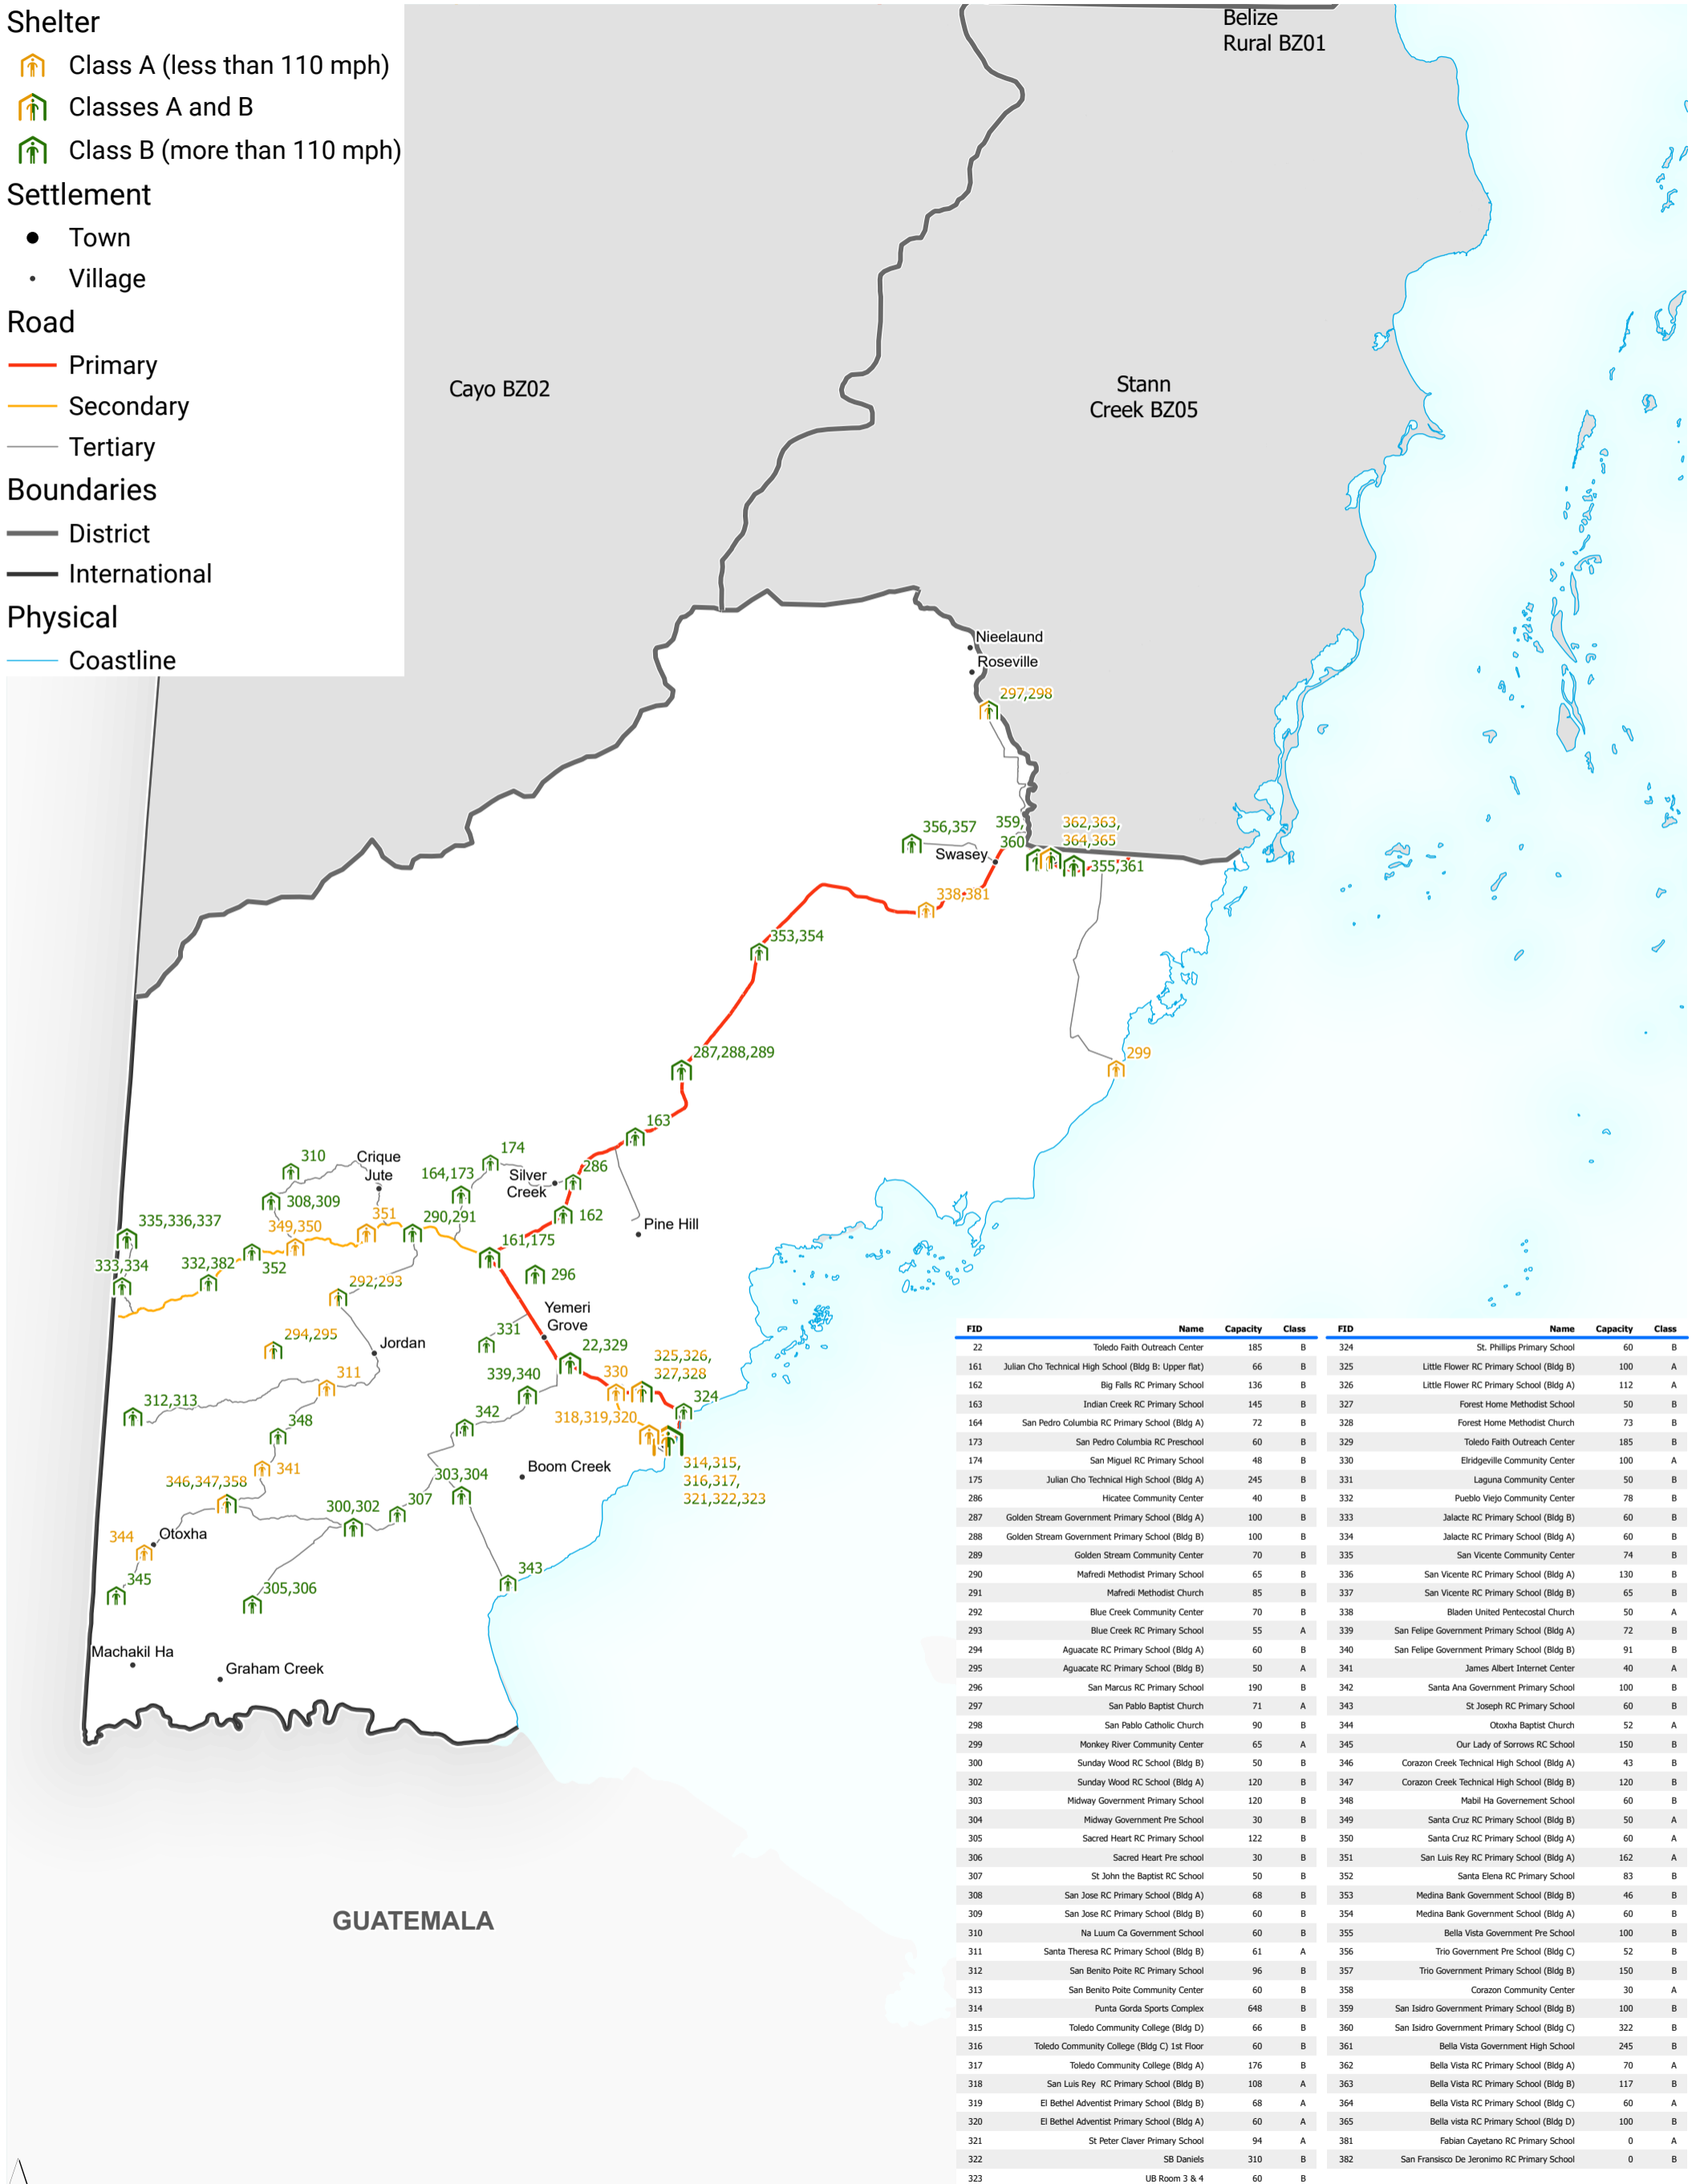

1. **Shelter**
2. Class A (less than 110 mph)
   - Classes A and B
   - Class B (more than 110 mph)
3. **Settlement**
4. Town
   - Village
5. **Road**
6. Primary
   - Secondary
   - Tertiary
7. **Boundaries**
8. District
   - International
9. **Physical**
10. Coastline

FID	Name	Capacity	Class	FID	Name	Capacity	Class
22	Toledo Faith Outreach Center	185	B	324	St. Phillips Primary School	60	B
161	Julian Cho Technical High School (Bldg B: Upper flat)	66	B	325	Little Flower RC Primary School (Bldg B)	100	A
162	Big Falls RC Primary School	136	B	326	Little Flower RC Primary School (Bldg A)	112	A
163	Indian Creek RC Primary School	145	B	327	Forest Home Methodist School	50	B
164	San Pedro Columbia RC Primary School (Bldg A)	72	B	328	Forest Home Methodist Church	73	B
173	San Pedro Columbia RC Preschool	60	B	329	Toledo Faith Outreach Center	185	B
174	San Miguel RC Primary School	48	B	330	Eldridgeville Community Center	100	A
175	Julian Cho Technical High School (Bldg A)	245	B	331	Laguna Community Center	50	B
286	Hicatee Community Center	40	B	332	Pueblo Viejo Community Center	78	B
287	Golden Stream Government Primary School (Bldg A)	100	B	333	Jalacte RC Primary School (Bldg B)	60	B
288	Golden Stream Government Primary School (Bldg B)	100	B	334	Jalacte RC Primary School (Bldg A)	60	B
289	Golden Stream Community Center	70	B	335	San Vicente Community Center	74	B
290	Mafredi Methodist Primary School	65	B	336	San Vicente RC Primary School (Bldg A)	130	B
291	Mafredi Methodist Church	85	B	337	San Vicente RC Primary School (Bldg B)	65	B
292	Blue Creek Community Center	70	B	338	Bladen United Pentecostal Church	50	A
293	Blue Creek RC Primary School	55	A	339	San Felipe Government Primary School (Bldg A)	72	B
294	Aguatec RC Primary School (Bldg A)	60	B	340	San Felipe Government Primary School (Bldg B)	91	B
295	Aguatec RC Primary School (Bldg B)	50	A	341	James Albert Internet Center	40	A
296	San Marcus RC Primary School	190	B	342	Santa Ana Government Primary School	100	B
297	San Pablo Baptist Church	71	A	343	St Joseph RC Primary School	60	B
298	San Pablo Catholic Church	90	B	344	Otoxha Baptist Church	52	A
299	Monkey River Community Center	65	A	345	Our Lady of Sorrows RC School	150	B
300	Sunday Wood RC School (Bldg B)	50	B	346	Corazon Creek Technical High School (Bldg A)	43	B
302	Sunday Wood RC School (Bldg A)	120	B	347	Corazon Creek Technical High School (Bldg B)	120	B
303	Midway Government Primary School	120	B	348	Mabil Ha Governement School	60	B
304	Midway Government Pre School	30	B	349	Santa Cruz RC Primary School (Bldg B)	50	A
305	Sacred Heart RC Primary School	122	B	350	Santa Cruz RC Primary School (Bldg A)	60	A
306	Sacred Heart Pre school	30	B	351	San Luis Rey RC Primary School (Bldg A)	162	A
307	St John the Baptist RC School	50	B	352	Santa Elena RC Primary School	83	B
308	San Jose RC Primary School (Bldg A)	68	B	353	Medina Bank Government School (Bldg B)	46	B
309	San Jose RC Primary School (Bldg B)	60	B	354	Medina Bank Government School (Bldg A)	60	B
310	Na Luam Ca Government School	60	B	355	Bella Vista Government Pre School	100	B
311	Santa Theresa RC Primary School (Bldg B)	61	A	356	Trio Government Pre School (Bldg C)	52	B
312	San Benito Polte RC Primary School	96	B	357	Trio Government Primary School (Bldg B)	150	B
313	San Benito Polte Community Center	60	B	358	Corazon Community Center	30	A
314	Punta Gorda Sports Complex	648	B	359	San Isidro Government Primary School (Bldg B)	100	B
315	Toledo Community College (Bldg D)	66	B	360	San Isidro Government Primary School (Bldg C)	322	B
316	Toledo Community College (Bldg C) 1st Floor	60	B	361	Bella Vista Government High School	245	B
317	Toledo Community College (Bldg A)	176	B	362	Bella Vista RC Primary School (Bldg A)	70	A
318	San Luis Rey RC Primary School (Bldg B)	108	A	363	Bella Vista RC Primary School (Bldg B)	117	B
319	El Bethel Adventist Primary School (Bldg B)	68	A	364	Bella Vista RC Primary School (Bldg C)	60	A
320	El Bethel Adventist Primary School (Bldg A)	60	A	365	Bella vista RC Primary School (Bldg D)	100	B
321	St Peter Claver Primary School	94	A	381	Fabian Cayetano RC Primary School	0	A
322	SB Daniels	310	B	382	San Francisco De Jeronimo RC Primary School	0	B
323	UB Room 3 & 4	60	B