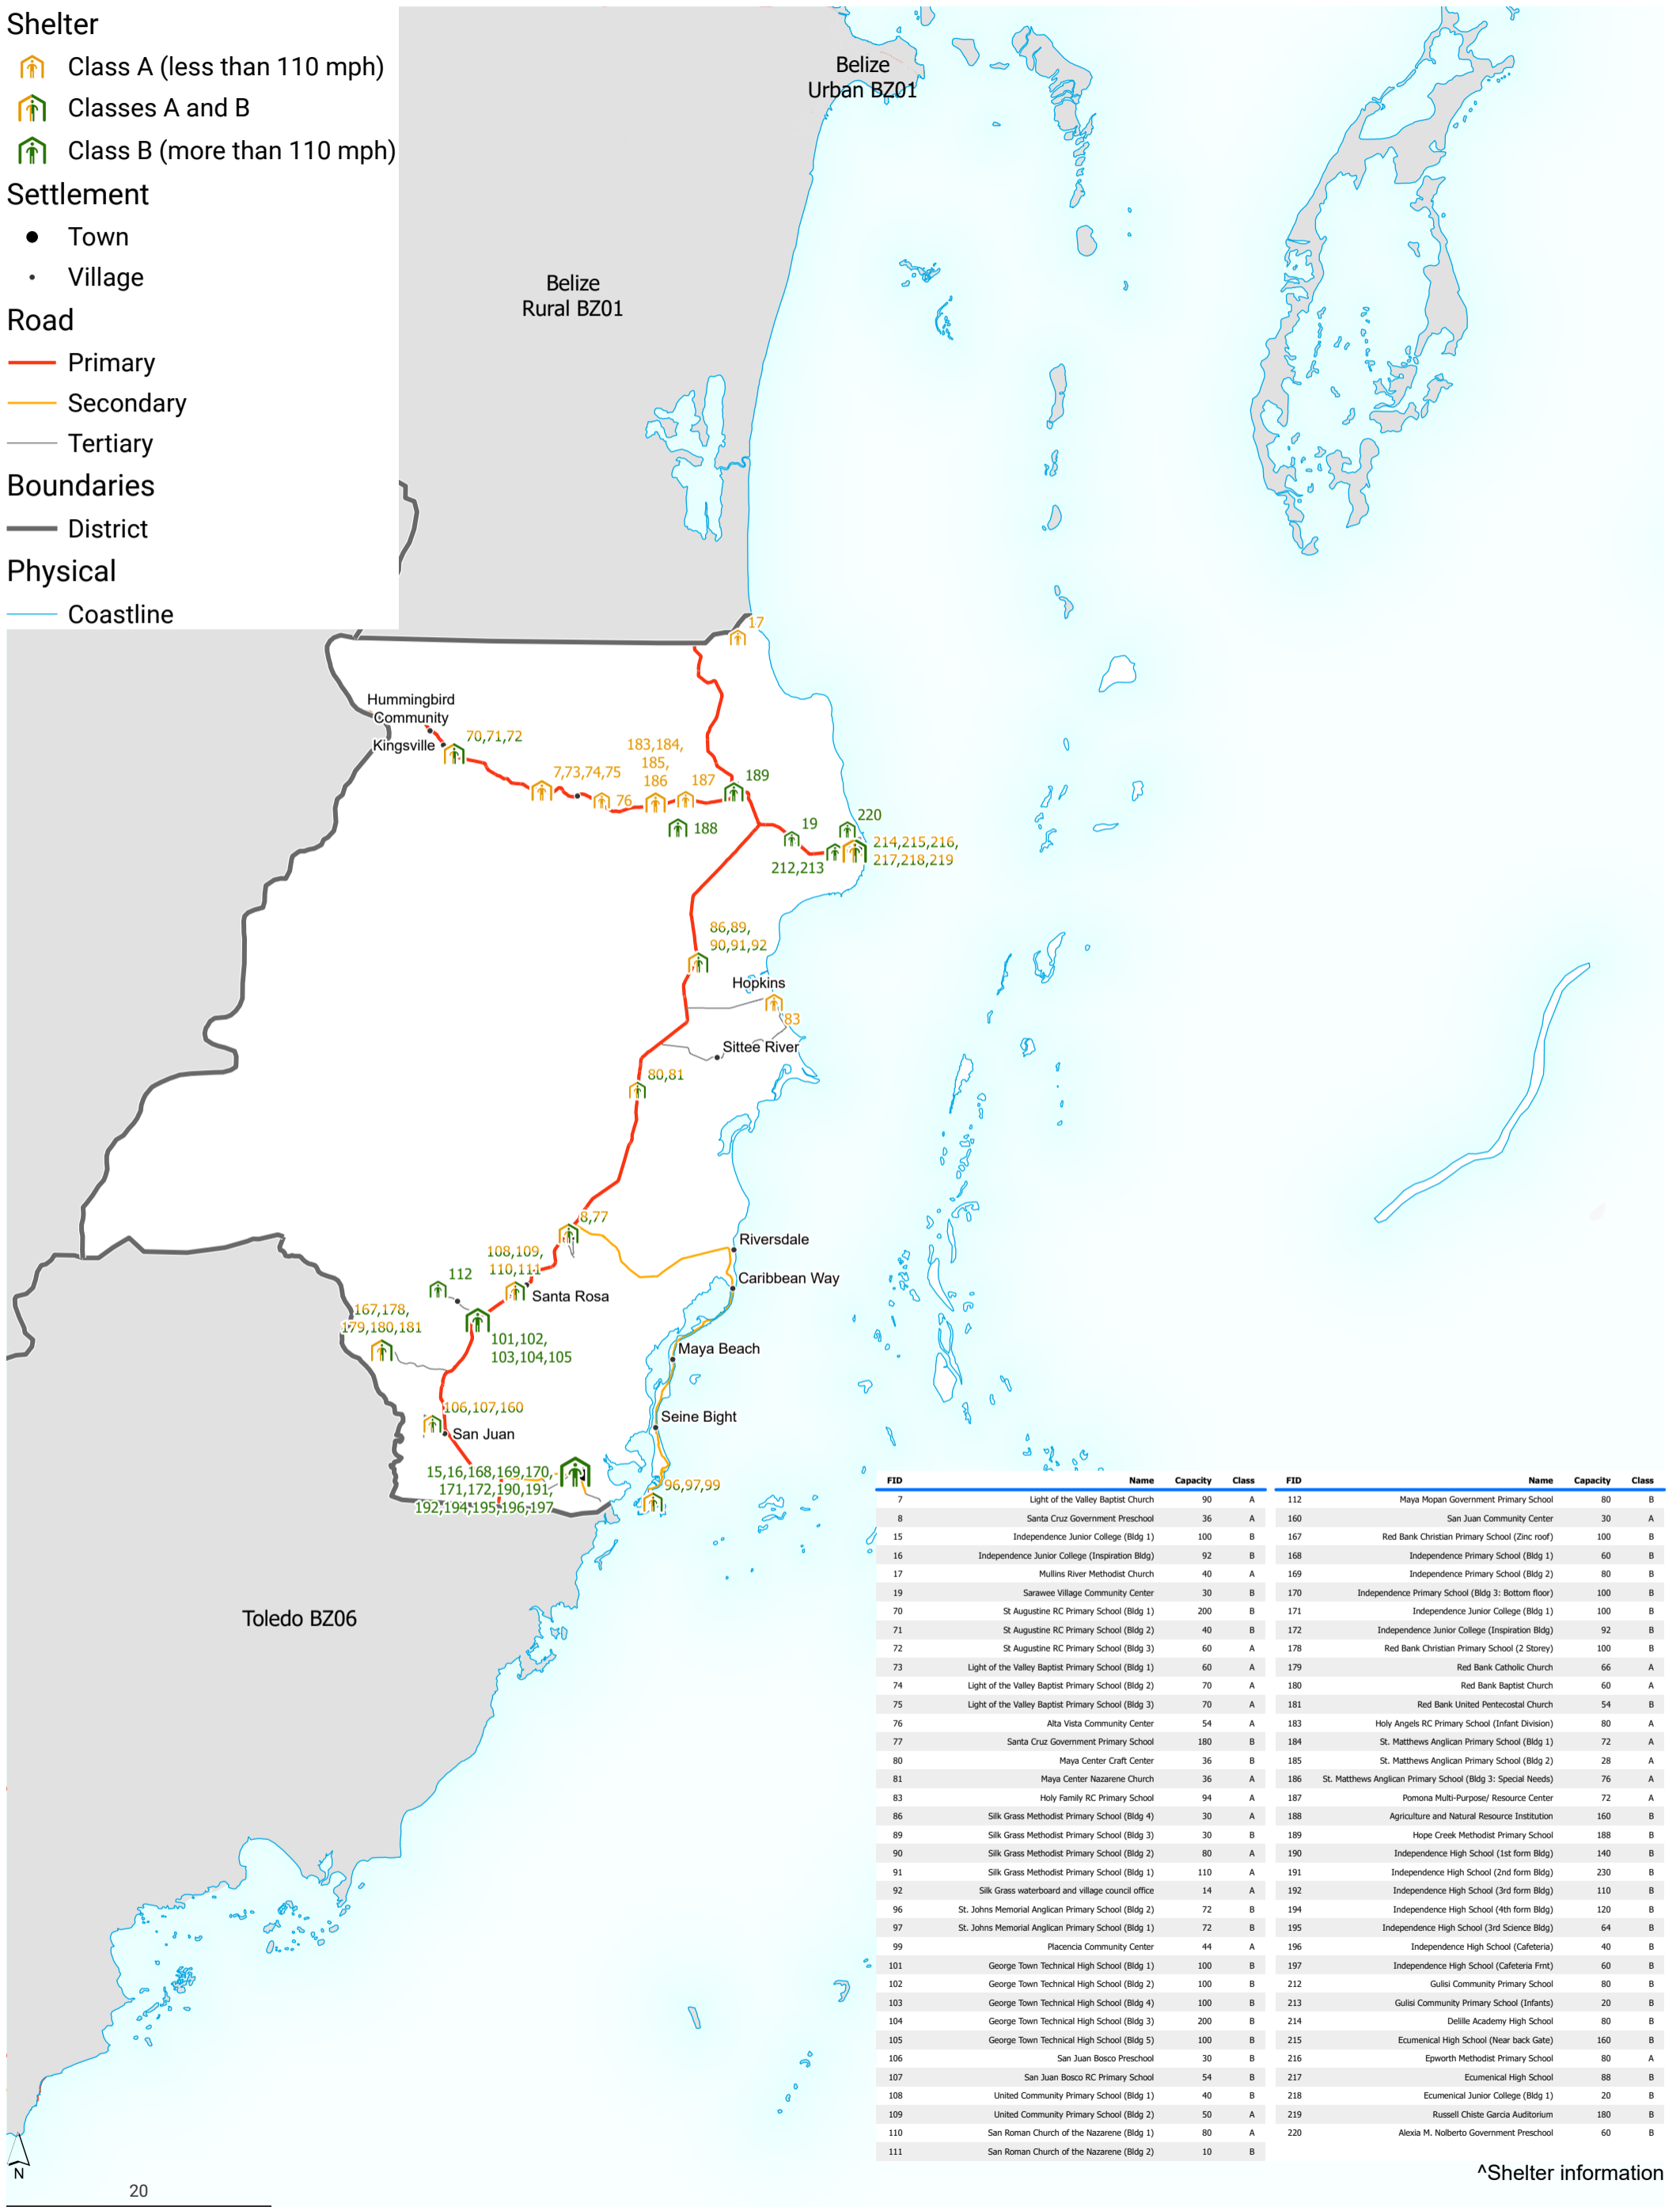

Shelter

- Class A (less than 110 mph)
- Classes A and B
- Class B (more than 110 mph)

Settlement

- Town
- Village

Road

- Primary
- Secondary
- Tertiary

Boundaries

- District

Physical

- Coastline

FID	Name	Capacity	Class	FID	Name	Capacity	Class
7	Light of the Valley Baptist Church	90	A	112	Maya Mopan Government Primary School	80	B
8	Santa Cruz Government Preschool	36	A	160	San Juan Community Center	30	A
15	Independence Junior College (Bldg 1)	100	B	167	Red Bank Christian Primary School (Zinc roof)	100	B
16	Independence Junior College (Inspiration Bldg)	92	B	168	Independence Primary School (Bldg 1)	60	B
17	Mullins River Methodist Church	40	A	169	Independence Primary School (Bldg 2)	80	B
19	Sarawee Village Community Center	30	B	170	Independence Primary School (Bldg 3: Bottom floor)	100	B
70	St Augustine RC Primary School (Bldg 1)	200	B	171	Independence Junior College (Bldg 1)	100	B
71	St Augustine RC Primary School (Bldg 2)	40	B	172	Independence Junior College (Inspiration Bldg)	92	B
72	St Augustine RC Primary School (Bldg 3)	60	A	178	Red Bank Christian Primary School (2 Storey)	100	B
73	Light of the Valley Baptist Primary School (Bldg 1)	60	A	179	Red Bank Catholic Church	66	A
74	Light of the Valley Baptist Primary School (Bldg 2)	70	A	180	Red Bank Baptist Church	60	A
75	Light of the Valley Baptist Primary School (Bldg 3)	70	A	181	Red Bank United Pentecostal Church	54	B
76	Alta Vista Community Center	54	A	183	Holy Angels RC Primary School (Infant Division)	80	A
77	Santa Cruz Government Primary School	180	B	184	St. Matthews Anglican Primary School (Bldg 1)	72	A
80	Maya Center Craft Center	36	B	185	St. Matthews Anglican Primary School (Bldg 2)	28	A
81	Maya Center Nazarene Church	36	A	186	St. Matthews Anglican Primary School (Bldg 3: Special Needs)	76	A
83	Holy Family RC Primary School	94	A	187	Pomona Multi-Purpose/ Resource Center	72	A
86	Silk Grass Methodist Primary School (Bldg 4)	30	A	188	Agriculture and Natural Resource Institution	160	B
89	Silk Grass Methodist Primary School (Bldg 3)	30	B	189	Hope Creek Methodist Primary School	188	B
90	Silk Grass Methodist Primary School (Bldg 2)	80	A	190	Independence High School (1st form Bldg)	140	B
91	Silk Grass Methodist Primary School (Bldg 1)	110	A	191	Independence High School (2nd form Bldg)	230	B
92	Silk Grass waterboard and village council office	14	A	192	Independence High School (3rd form Bldg)	110	B
96	St. Johns Memorial Anglican Primary School (Bldg 2)	72	B	194	Independence High School (4th form Bldg)	120	B
97	St. Johns Memorial Anglican Primary School (Bldg 1)	72	B	195	Independence High School (3rd Science Bldg)	64	B
99	Placencia Community Center	44	A	196	Independence High School (Cafeteria)	40	B
101	George Town Technical High School (Bldg 1)	100	B	197	Independence High School (Cafeteria Frnt)	60	B
102	George Town Technical High School (Bldg 2)	100	B	212	Gulisi Community Primary School	80	B
103	George Town Technical High School (Bldg 4)	100	B	213	Gulisi Community Primary School (Infants)	20	B
104	George Town Technical High School (Bldg 3)	200	B	214	Delille Academy High School	80	B
105	George Town Technical High School (Bldg 5)	100	B	215	Ecumenical High School (Near back Gate)	160	B
106	San Juan Bosco Preschool	30	B	216	Epworth Methodist Primary School	80	A
107	San Juan Bosco RC Primary School	54	B	217	Ecumenical High School	88	B
108	United Community Primary School (Bldg 1)	40	B	218	Ecumenical Junior College (Bldg 1)	20	B
109	United Community Primary School (Bldg 2)	50	A	219	Russell Chiste Garcia Auditorium	180	B
110	San Roman Church of the Nazarene (Bldg 1)	80	A	220	Alexia M. Nolberto Government Preschool	60	B
111	San Roman Church of the Nazarene (Bldg 2)	10	B