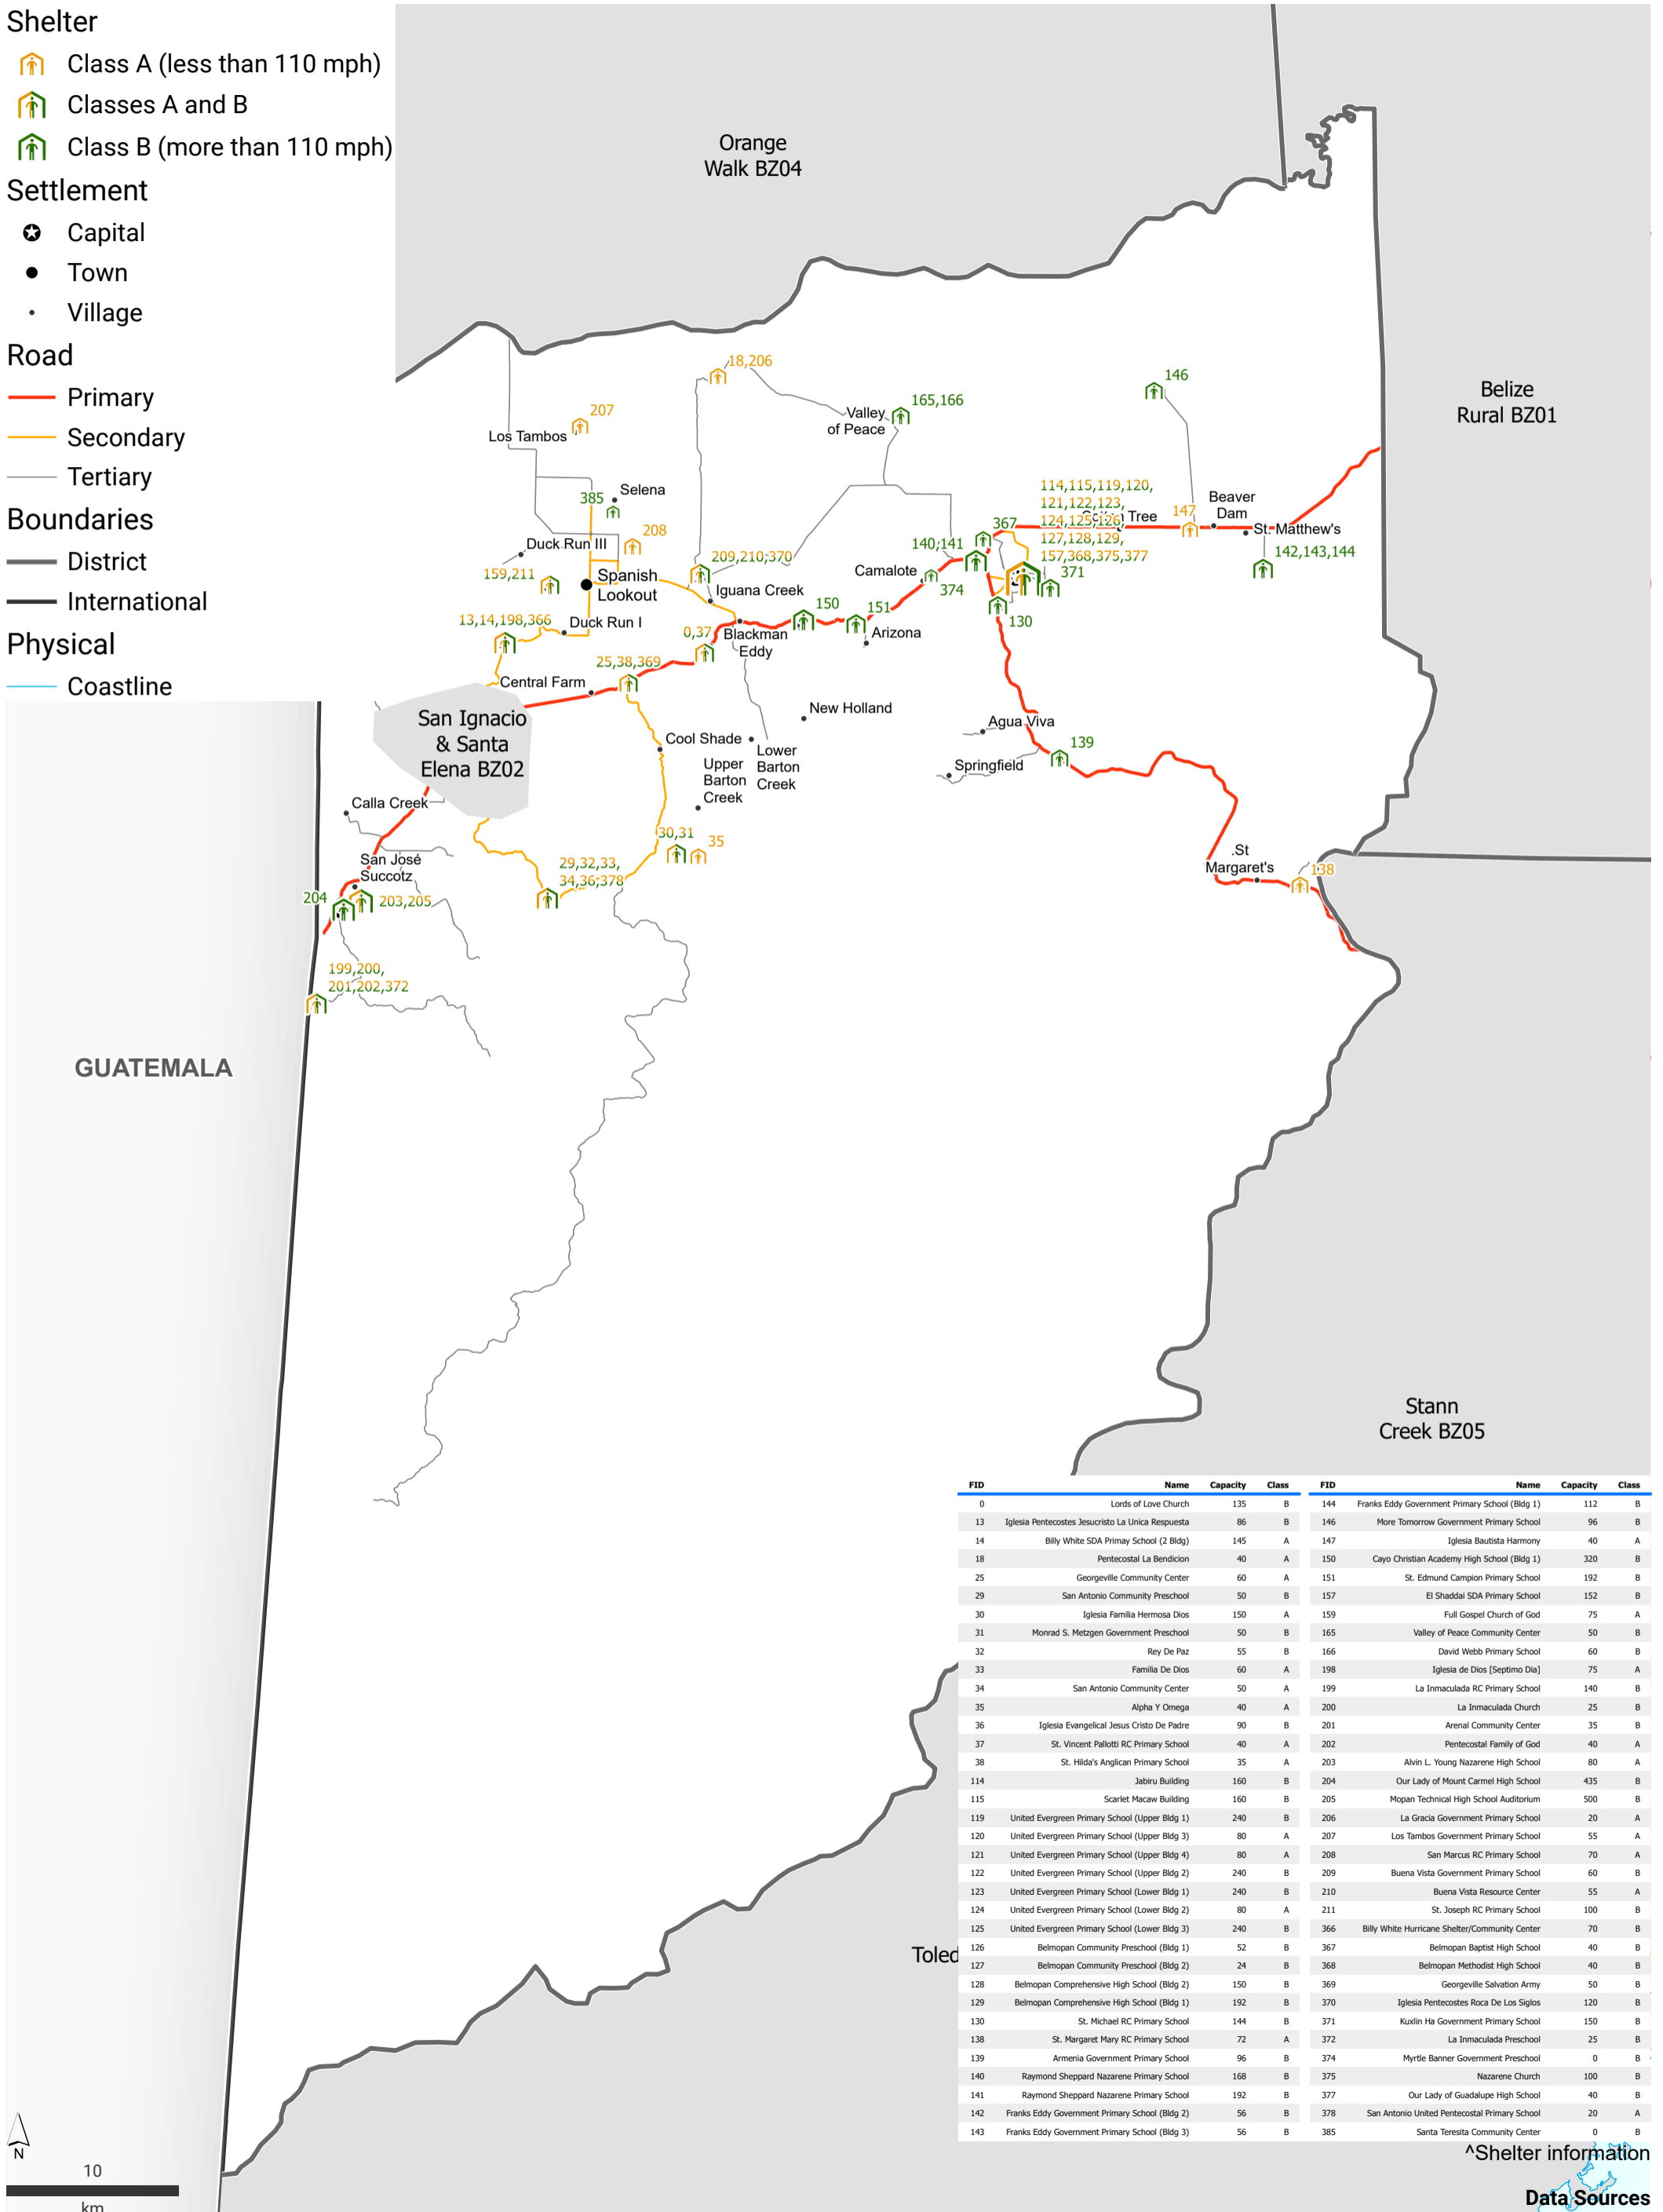

Shelter

- Class A (less than 110 mph)
- Classes A and B
- Class B (more than 110 mph)

Settlement

- Capital
- Town
- Village

Road

- Primary
- Secondary
- Tertiary

Boundaries

- District
- International

Physical

- Coastline

FID	Name	Capacity	Class	FID	Name	Capacity	Class
0	Lords of Love Church	135	B	144	Franks Eddy Government Primary School (Bldg 1)	112	B
13	Iglesia Pentecostes Jesucristo La Unica Respuesta	86	B	146	More Tomorrow Government Primary School	96	B
14	Billy White SDA Primay School (2 Bldg)	145	A	147	Iglesia Bautista Harmony	40	A
18	Pentecostal La Bendicion	40	A	150	Cayo Christian Academy High School (Bldg 1)	320	B
25	Georgeville Community Center	60	A	151	St. Edmund Campion Primary School	192	B
29	San Antonio Community Preschool	50	B	157	El Shaddai SDA Primary School	152	B
30	Iglesia Familia Hermosa Dios	150	A	159	Full Gospel Church of God	75	A
31	Monrad S. Metzgen Government Preschool	50	B	165	Valley of Peace Community Center	50	B
32	Rey De Paz	55	B	166	David Webb Primary School	60	B
33	Familia De Dios	60	A	198	Iglesia de Dios [Septimo Dia]	75	A
34	San Antonio Community Center	50	A	199	La Inmaculada RC Primary School	140	B
35	Alpha Y Omega	40	A	200	La Inmaculada Church	25	B
36	Iglesia Evangelical Jesus Cristo De Padre	90	B	201	Arenal Community Center	35	B
37	St. Vincent Pallotti RC Primary School	40	A	202	Pentecostal Family of God	40	A
38	St. Hilda's Anglican Primary School	35	A	203	Alvin L. Young Nazarene High School	80	A
114	Jabiru Building	160	B	204	Our Lady of Mount Carmel High School	435	B
115	Scarlet Macaw Building	160	B	205	Mopan Technical High School Auditorium	500	B
119	United Evergreen Primary School (Upper Bldg 1)	240	B	206	La Gracia Government Primary School	20	A
120	United Evergreen Primary School (Upper Bldg 3)	80	A	207	Los Tambos Government Primary School	55	A
121	United Evergreen Primary School (Upper Bldg 4)	80	A	208	San Marcus RC Primary School	70	A
122	United Evergreen Primary School (Upper Bldg 2)	240	B	209	Buena Vista Government Primary School	60	B
123	United Evergreen Primary School (Lower Bldg 1)	240	B	210	Buena Vista Resource Center	55	A
124	United Evergreen Primary School (Lower Bldg 2)	80	A	211	St. Joseph RC Primary School	100	B
125	United Evergreen Primary School (Lower Bldg 3)	240	B	366	Billy White Hurricane Shelter/Community Center	70	B
126	Belmopan Community Preschool (Bldg 1)	52	B	367	Belmopan Baptist High School	40	B
127	Belmopan Community Preschool (Bldg 2)	24	B	368	Belmopan Methodist High School	40	B
128	Belmopan Comprehensive High School (Bldg 2)	150	B	369	Georgeville Salvation Army	50	B
129	Belmopan Comprehensive High School (Bldg 1)	192	B	370	Iglesia Pentecostes Roca De Los Siglos	120	B
130	St. Michael RC Primary School	144	B	371	Kuxlin Ha Government Primary School	150	B
138	St. Margaret Mary RC Primary School	72	A	372	La Inmaculada Preschool	25	B
139	Armenia Government Primary School	96	B	374	Myrtle Banner Government Preschool	0	B
140	Raymond Sheppard Nazarene Primary School	168	B	375	Nazarene Church	100	B
141	Raymond Sheppard Nazarene Primary School	192	B	377	Our Lady of Guadalupe High School	40	B
142	Franks Eddy Government Primary School (Bldg 2)	56	B	378	San Antonio United Pentecostal Primary School	20	A
143	Franks Eddy Government Primary School (Bldg 3)	56	B	385	Santa Teresita Community Center	0	B