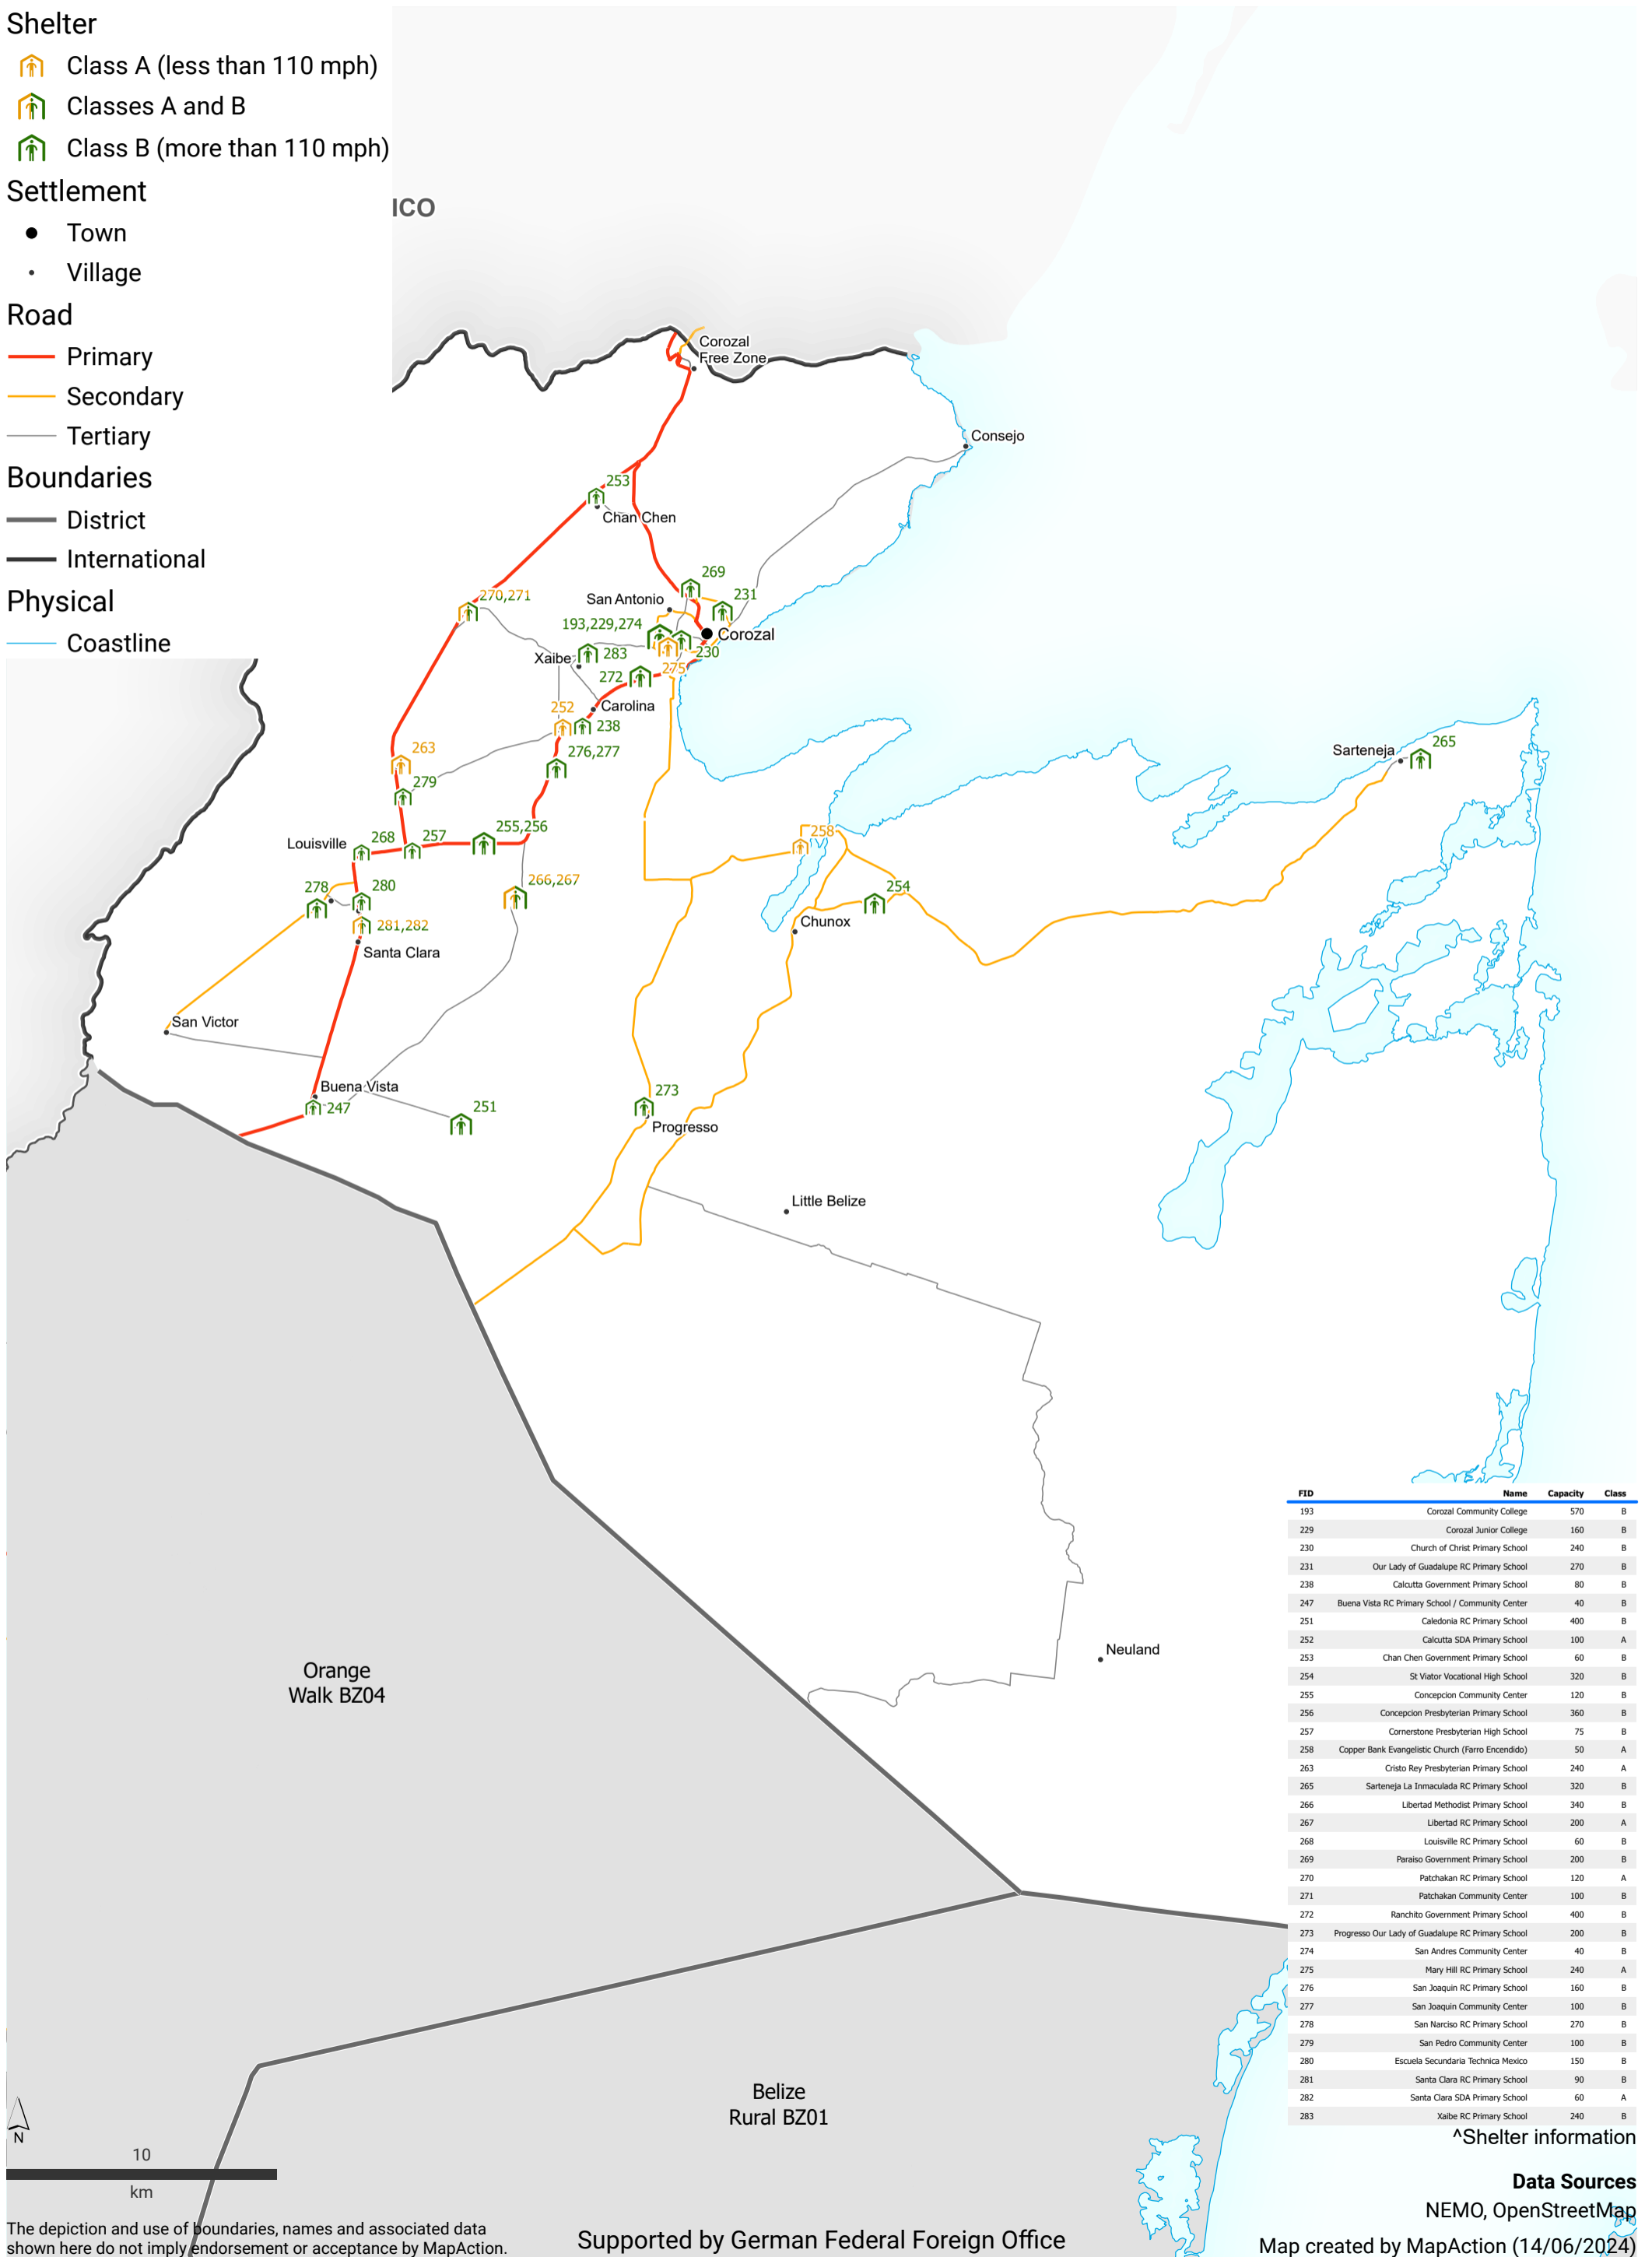

Shelter

- Class A (less than 110 mph)
- Classes A and B
- Class B (more than 110 mph)

Settlement

- Town
- Village

Road

- Primary
- Secondary
- Tertiary

Boundaries

- District
- International

Physical

- Coastline

FID	Name	Capacity	Class
193	Corozal Community College	570	B
229	Corozal Junior College	160	B
230	Church of Christ Primary School	240	B
231	Our Lady of Guadalupe RC Primary School	270	B
238	Calcutta Government Primary School	80	B
247	Buena Vista RC Primary School / Community Center	40	B
251	Caledonia RC Primary School	400	B
252	Calcutta SDA Primary School	100	A
253	Chan Chen Government Primary School	60	B
254	St Viator Vocational High School	320	B
255	Concepcion Community Center	120	B
256	Concepcion Presbyterian Primary School	360	B
257	Cornerstone Presbyterian High School	75	B
258	Copper Bank Evangelistic Church (Farro Encendido)	50	A
263	Cristo Rey Presbyterian Primary School	240	A
265	Sarteneja La Inmaculada RC Primary School	320	B
266	Libertad Methodist Primary School	340	B
267	Libertad RC Primary School	200	A
268	Louisville RC Primary School	60	B
269	Paraiso Government Primary School	200	B
270	Patchakan RC Primary School	120	A
271	Patchakan Community Center	100	B
272	Ranchito Government Primary School	400	B
273	Progreso Our Lady of Guadalupe RC Primary School	200	B
274	San Andres Community Center	40	B
275	Mary Hill RC Primary School	240	A
276	San Joaquin RC Primary School	160	B
277	San Joaquin Community Center	100	B
278	San Narciso RC Primary School	270	B
279	San Pedro Community Center	100	B
280	Escuela Secundaria Technica Mexico	150	B
281	Santa Clara RC Primary School	90	B
282	Santa Clara SDA Primary School	60	A
283	Xaibe RC Primary School	240	B

^Shelter information

Data Sources

NEMO, OpenStreetMap

Map created by MapAction (14/06/2024)

Supported by German Federal Foreign Office

The depiction and use of boundaries, names and associated data shown here do not imply endorsement or acceptance by MapAction.