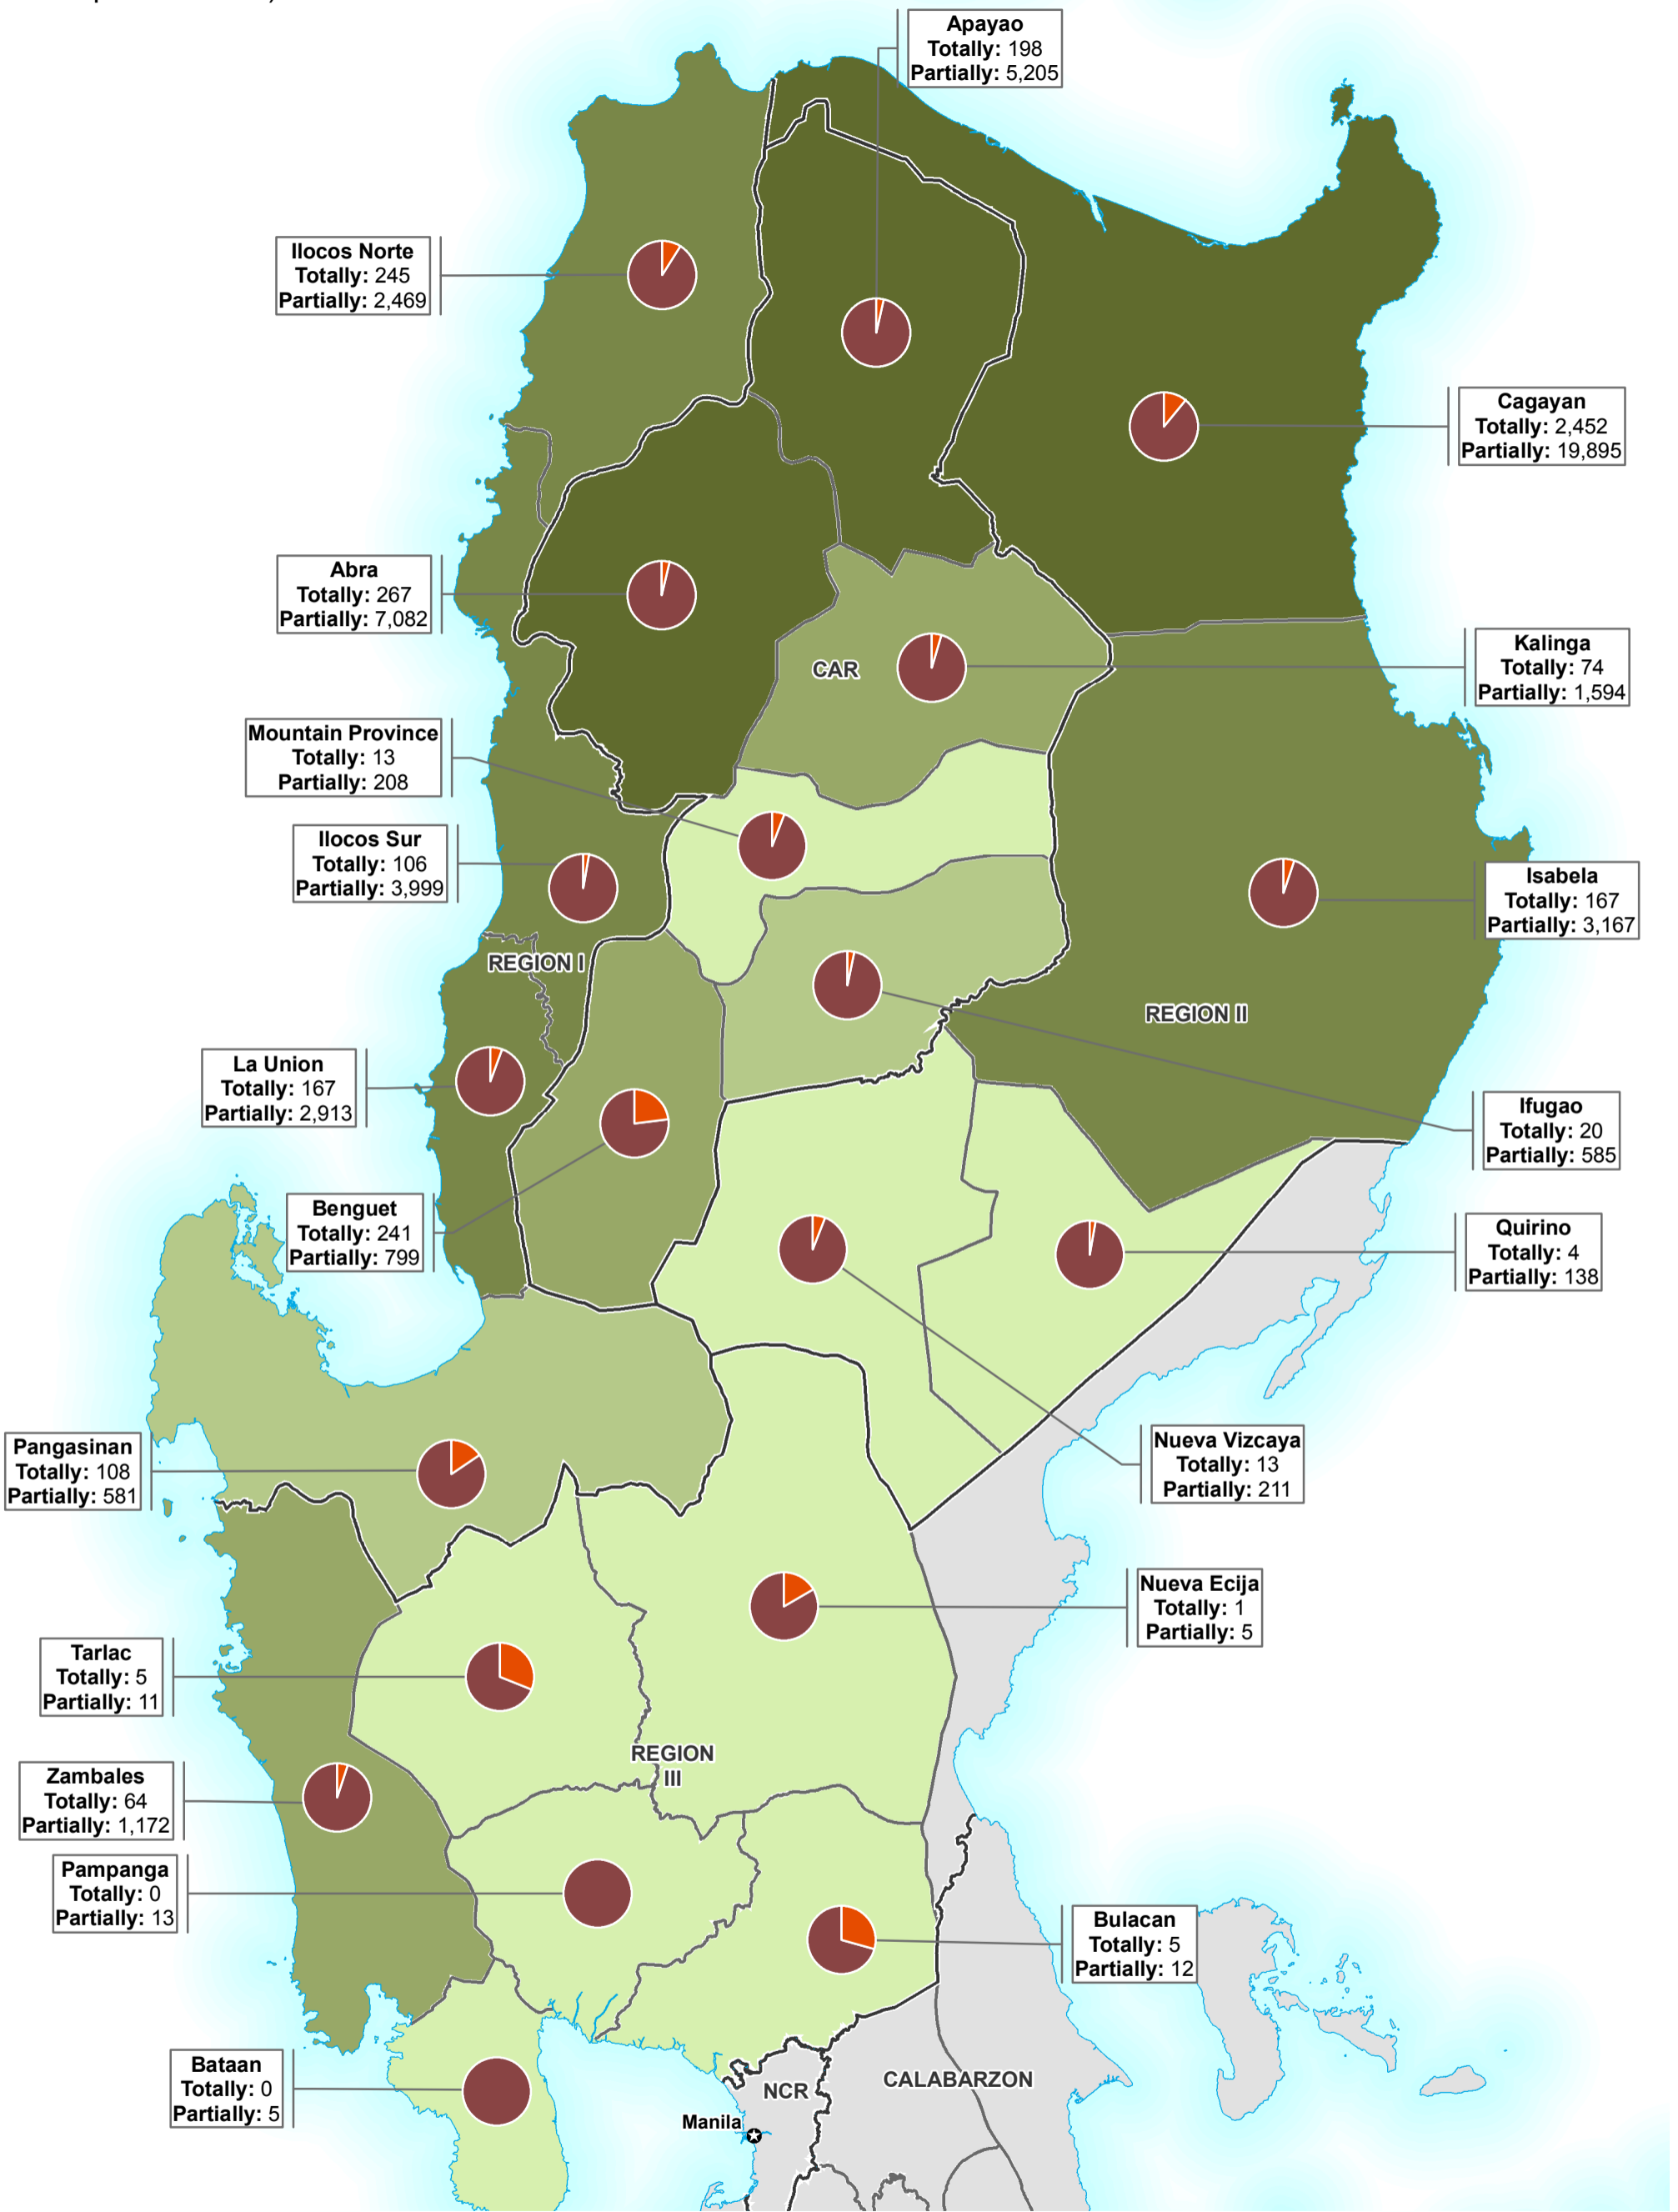

The Philippines: Reported number of partially and totally destroyed houses by province
(as at 22 Sept 2018 0600)

Settlements
 * CAPITAL
Borders
 — REGION
 — PROVINCE

Total Damage

1 - 500
501 - 1,000
1,001 - 2,500
2,501 - 5,000
5,001 - 22,347

Type of damage

- Totally
- Partially

Data Sources: NDRRMC, OpenStreetMap, NAMRIA, PSA.
 Map created by MapAction (22/09/2018)