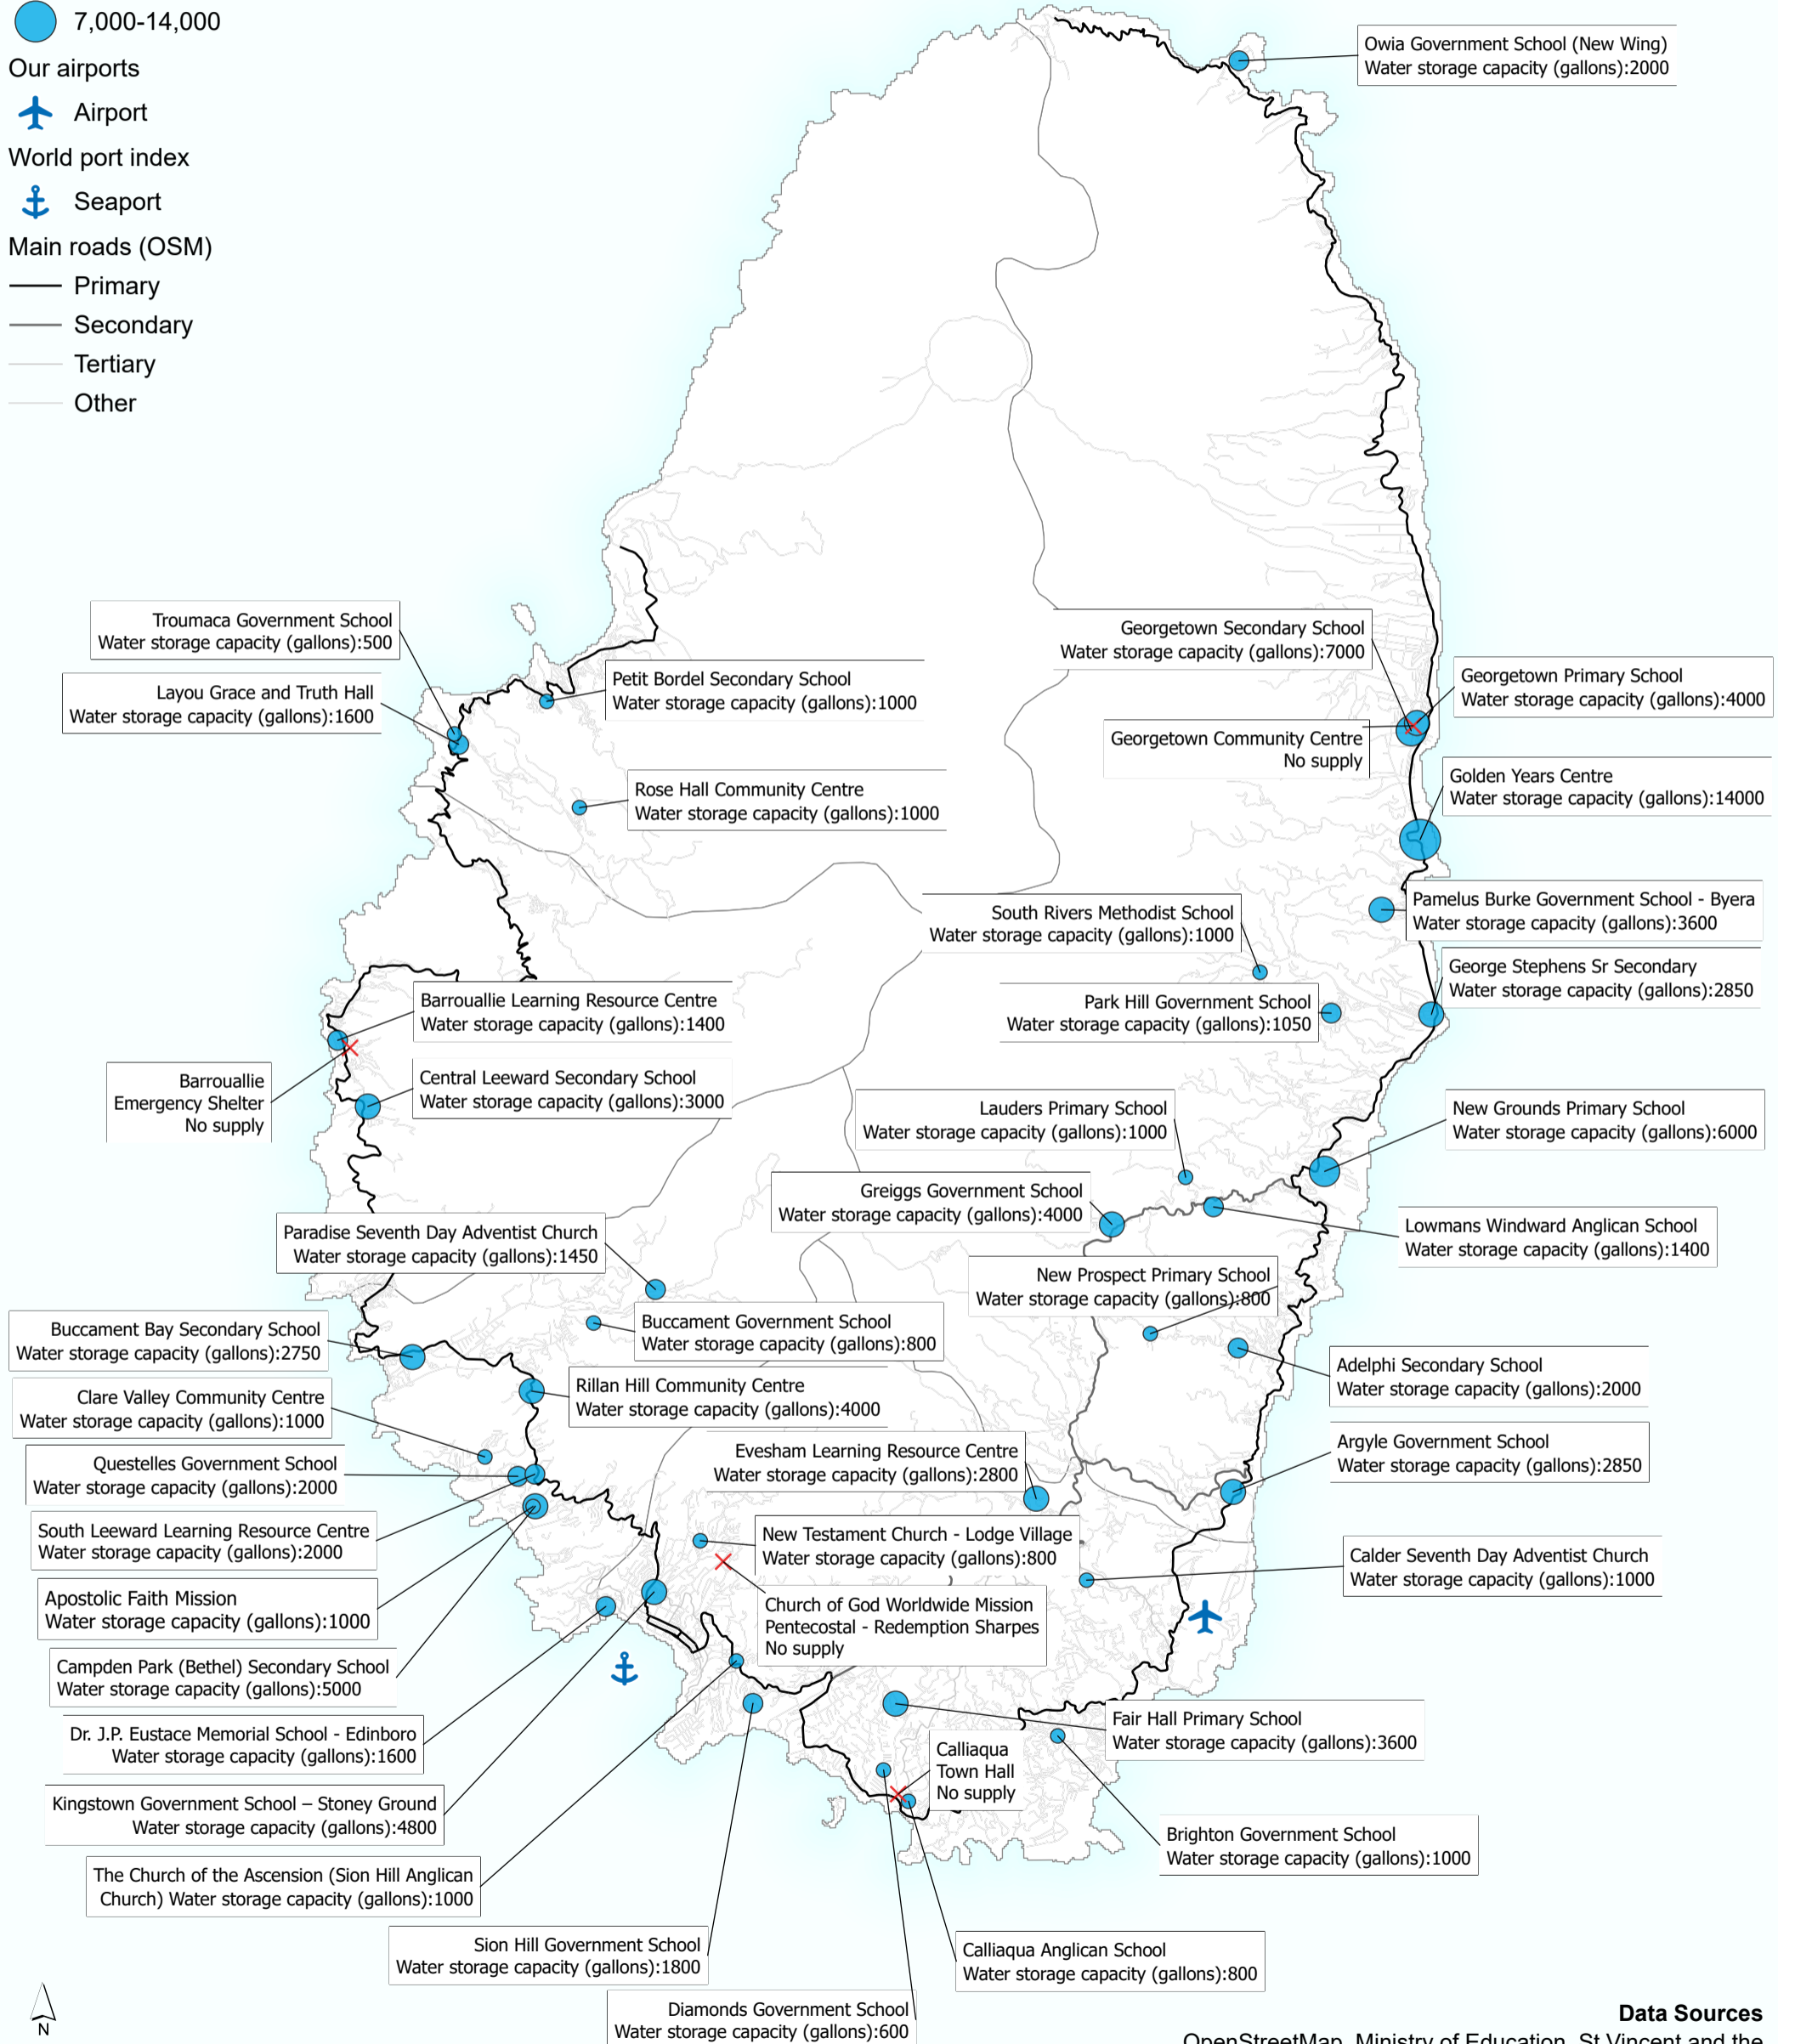

Shelter Water Capacity (Gallons)

✗ No storage capacity

- <1,000
- 1000-2,000
- 2,000-5,000
- 5,000-7,000
- 7,000-14,000

Our airports

Airport

World port index

Seaport

Main roads (OSM)

- Primary
- Secondary
- Tertiary
- Other

Data Sources
OpenStreetMap, Ministry of Education, St Vincent and the Grenadines Government, OurAirports, World Port Index.

The boundaries and names shown and the designations used on this map do not imply official endorsement or acceptance by the United Nations or MapAction.