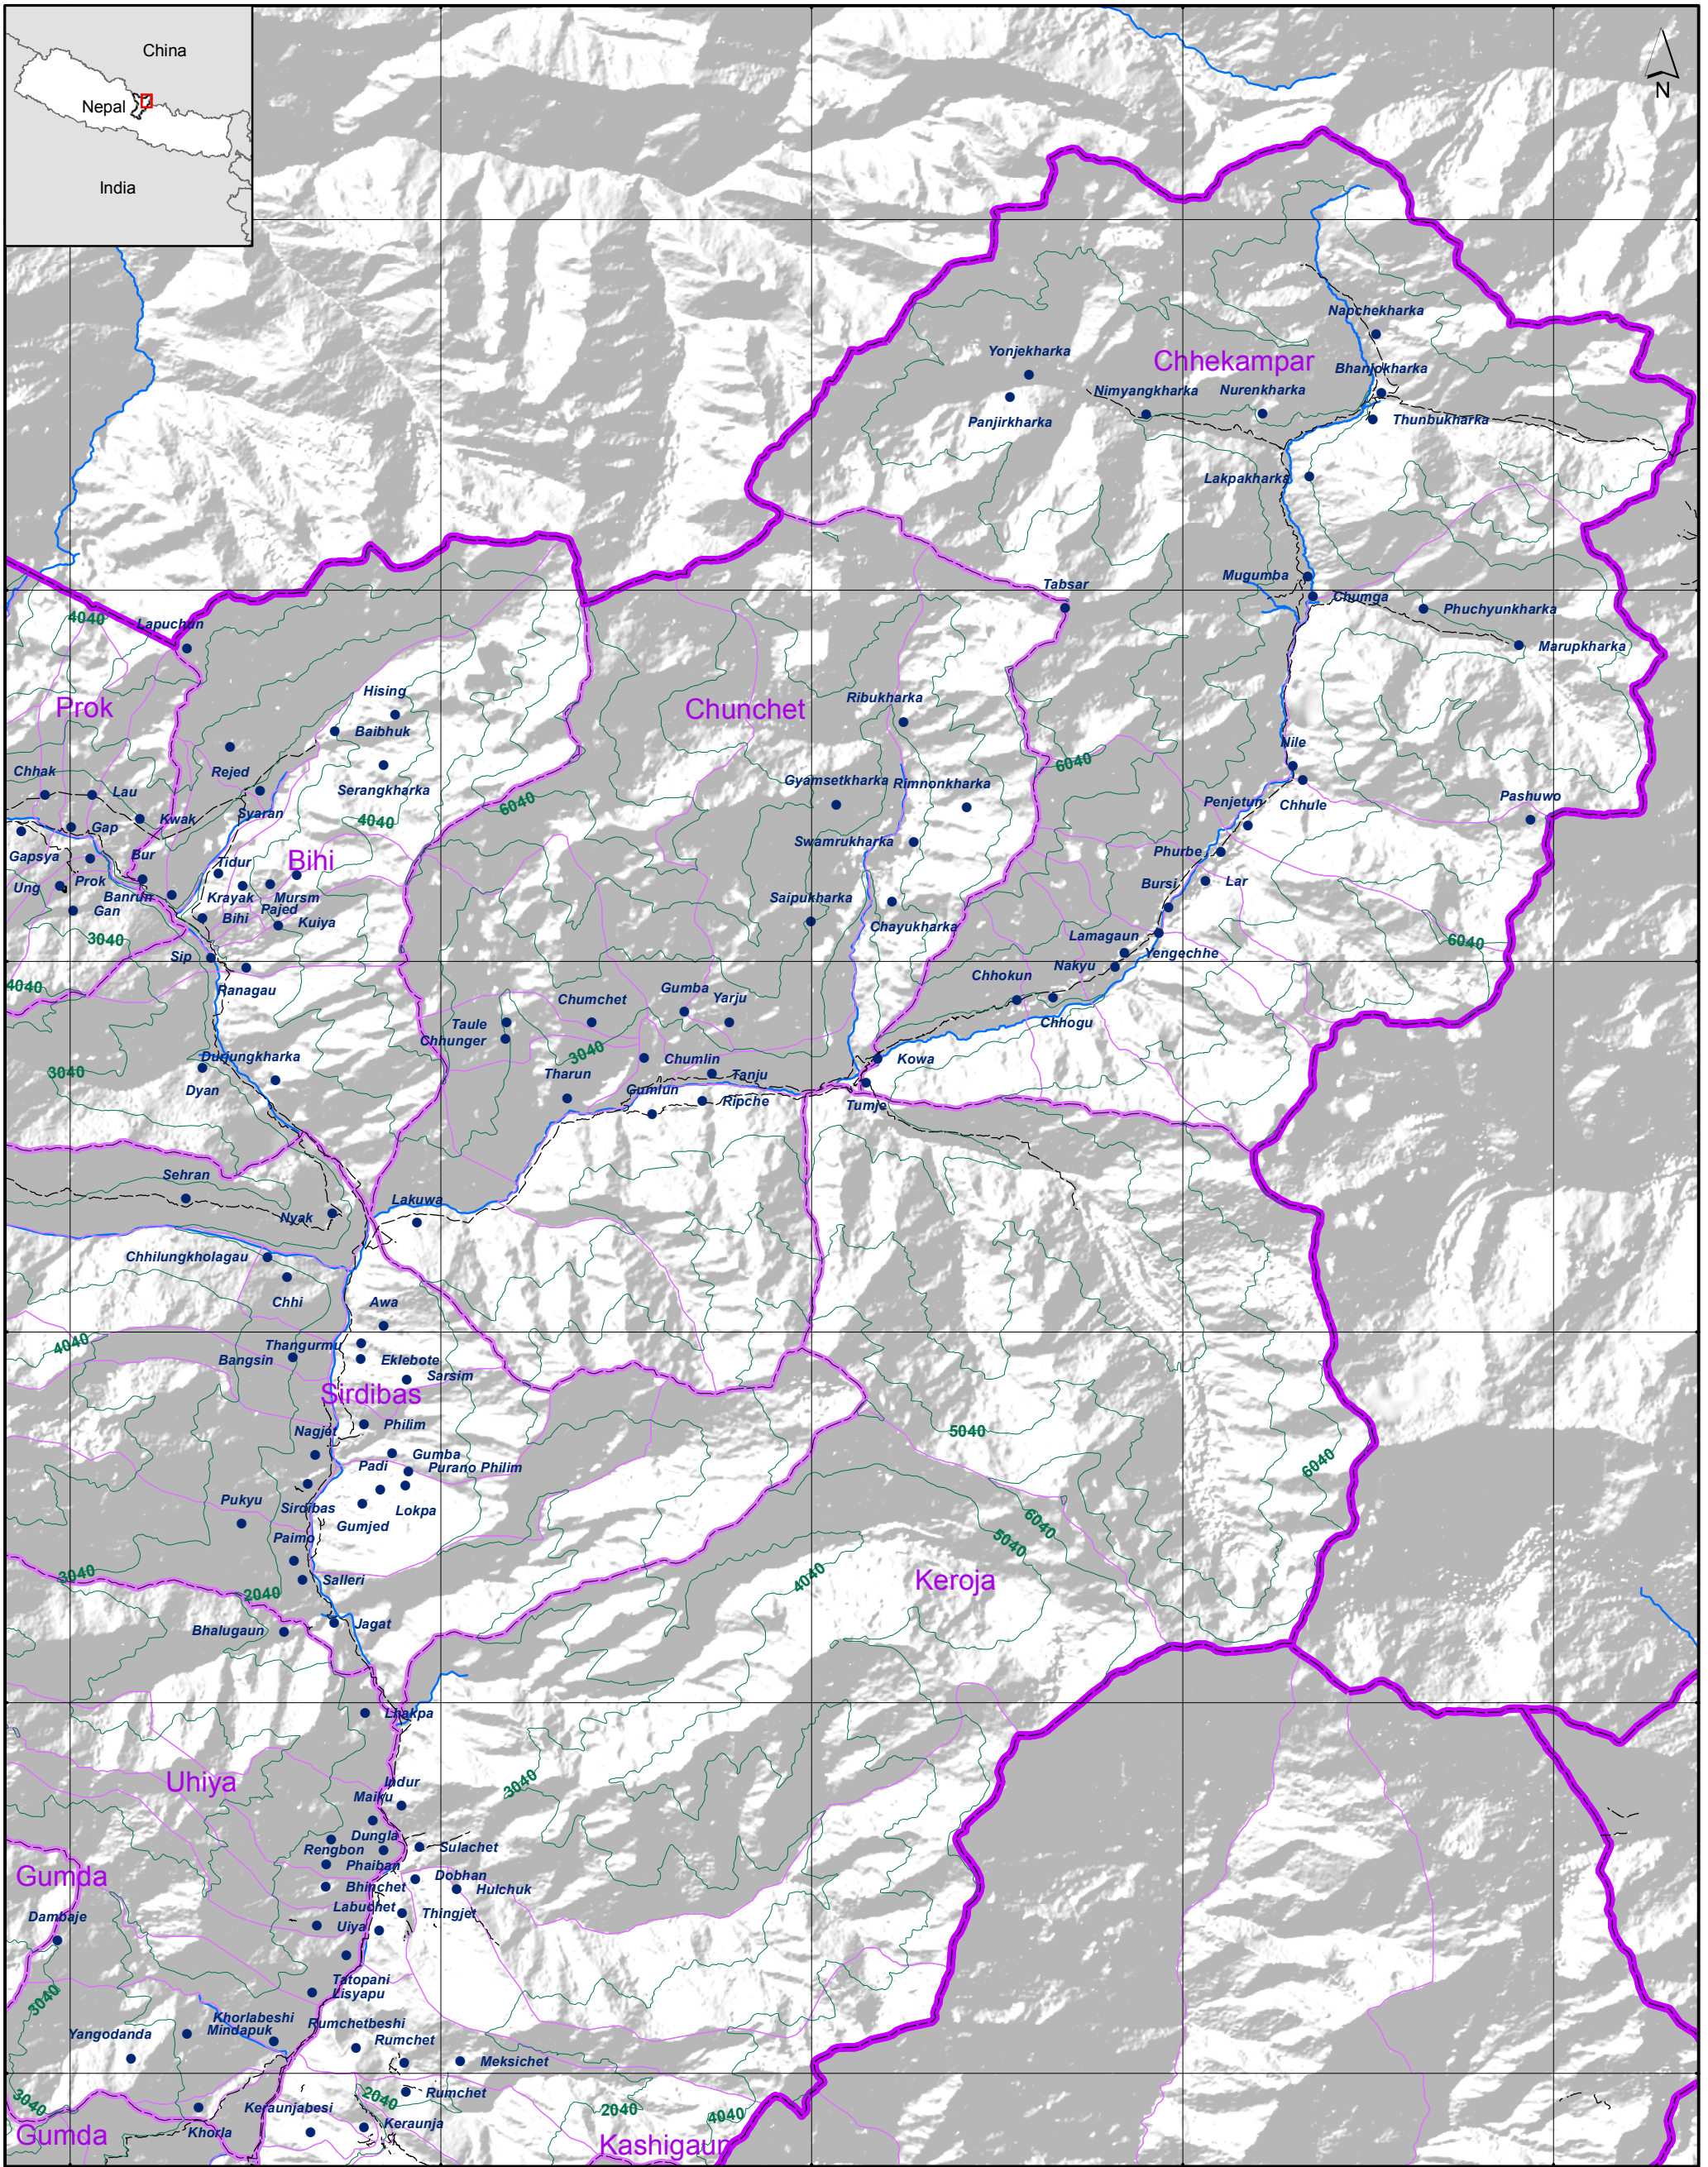

MA504B - NE Gorkha District - Contours

Nepal Earthquake District detail map with contours - North East Gorkha

- Settlements - SDN
- Contours - SDN
- Trails - OSM
- Roads - main - OSM
- Roads - other - OSM
- Rivers - OSM

- ### Administration - SDN
- Districts
 - Village Development Committees
 - Wards

Produced by MapAction
NEPAL@mapaction.org
www.mapaction.org

The depiction and use of boundaries, names and associated data shown here do not imply endorsement or acceptance by MapAction.