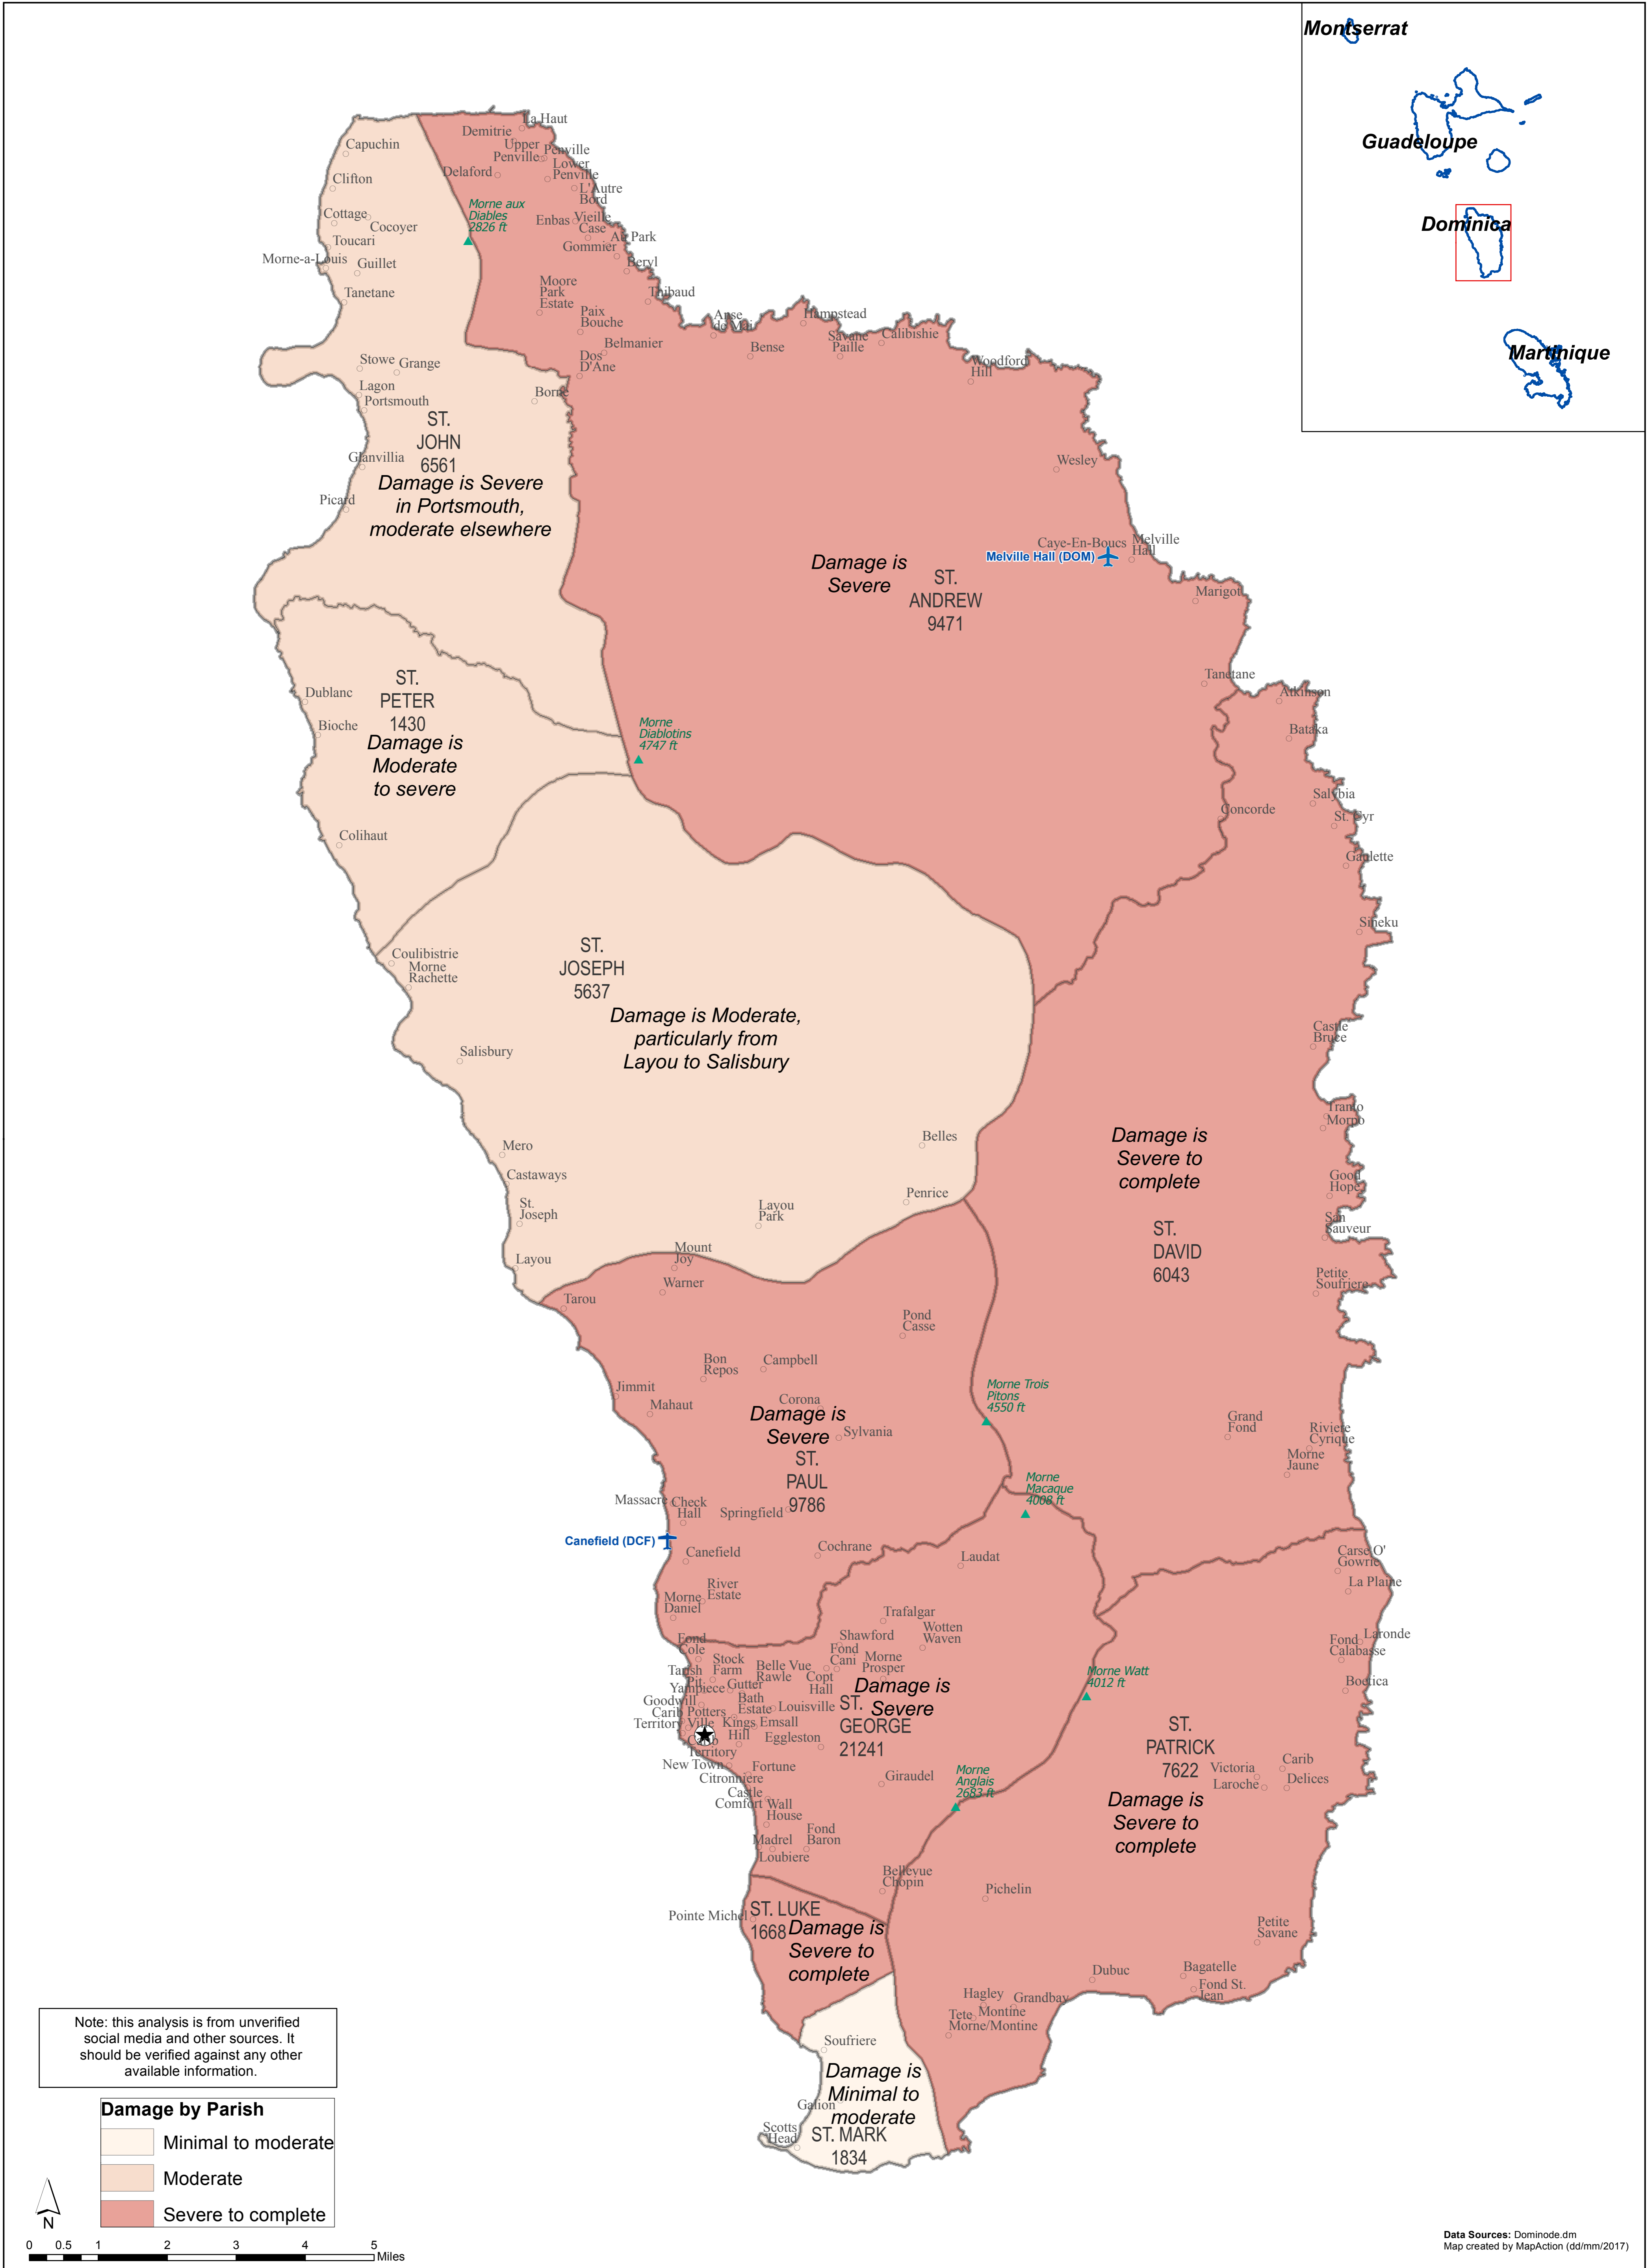

# Dominica: Disaster reported by Parish over social media (up to 22 Sep 2017)

Information taken from social media reports about damage to houses and property and summarised at Parish level

Data Sources: Ham radio reports, aerial reconnaissance reports, text messages, social media

Note: this analysis is from unverified social media and other sources. It should be verified against any other available information.

**Damage by Parish**

- Minimal to moderate
- Moderate
- Severe to complete