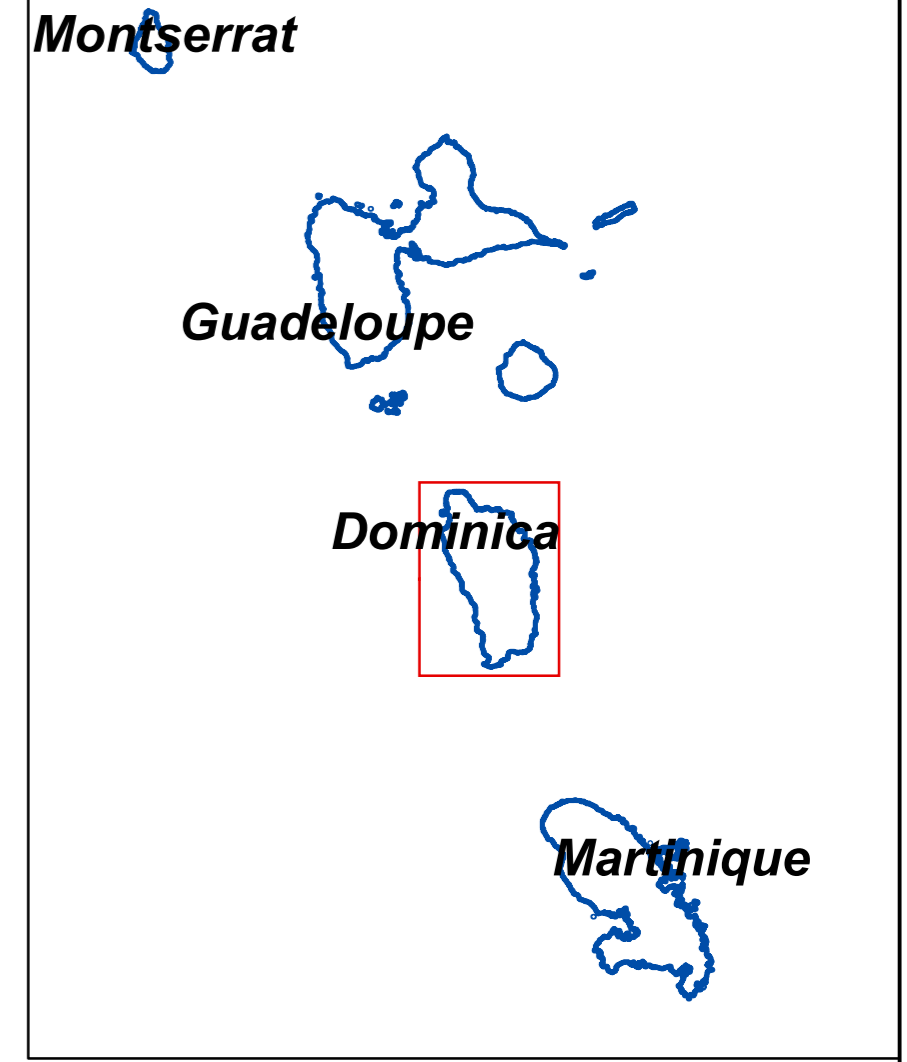

# Dominica: Disaster reported by Parish over social media (up to 22 Sep 2017)

Information taken from social media reports about damage to houses and property and summarised at Parish level

Data Sources: Ham radio reports, aerial reconnaissance reports, text messages, social media