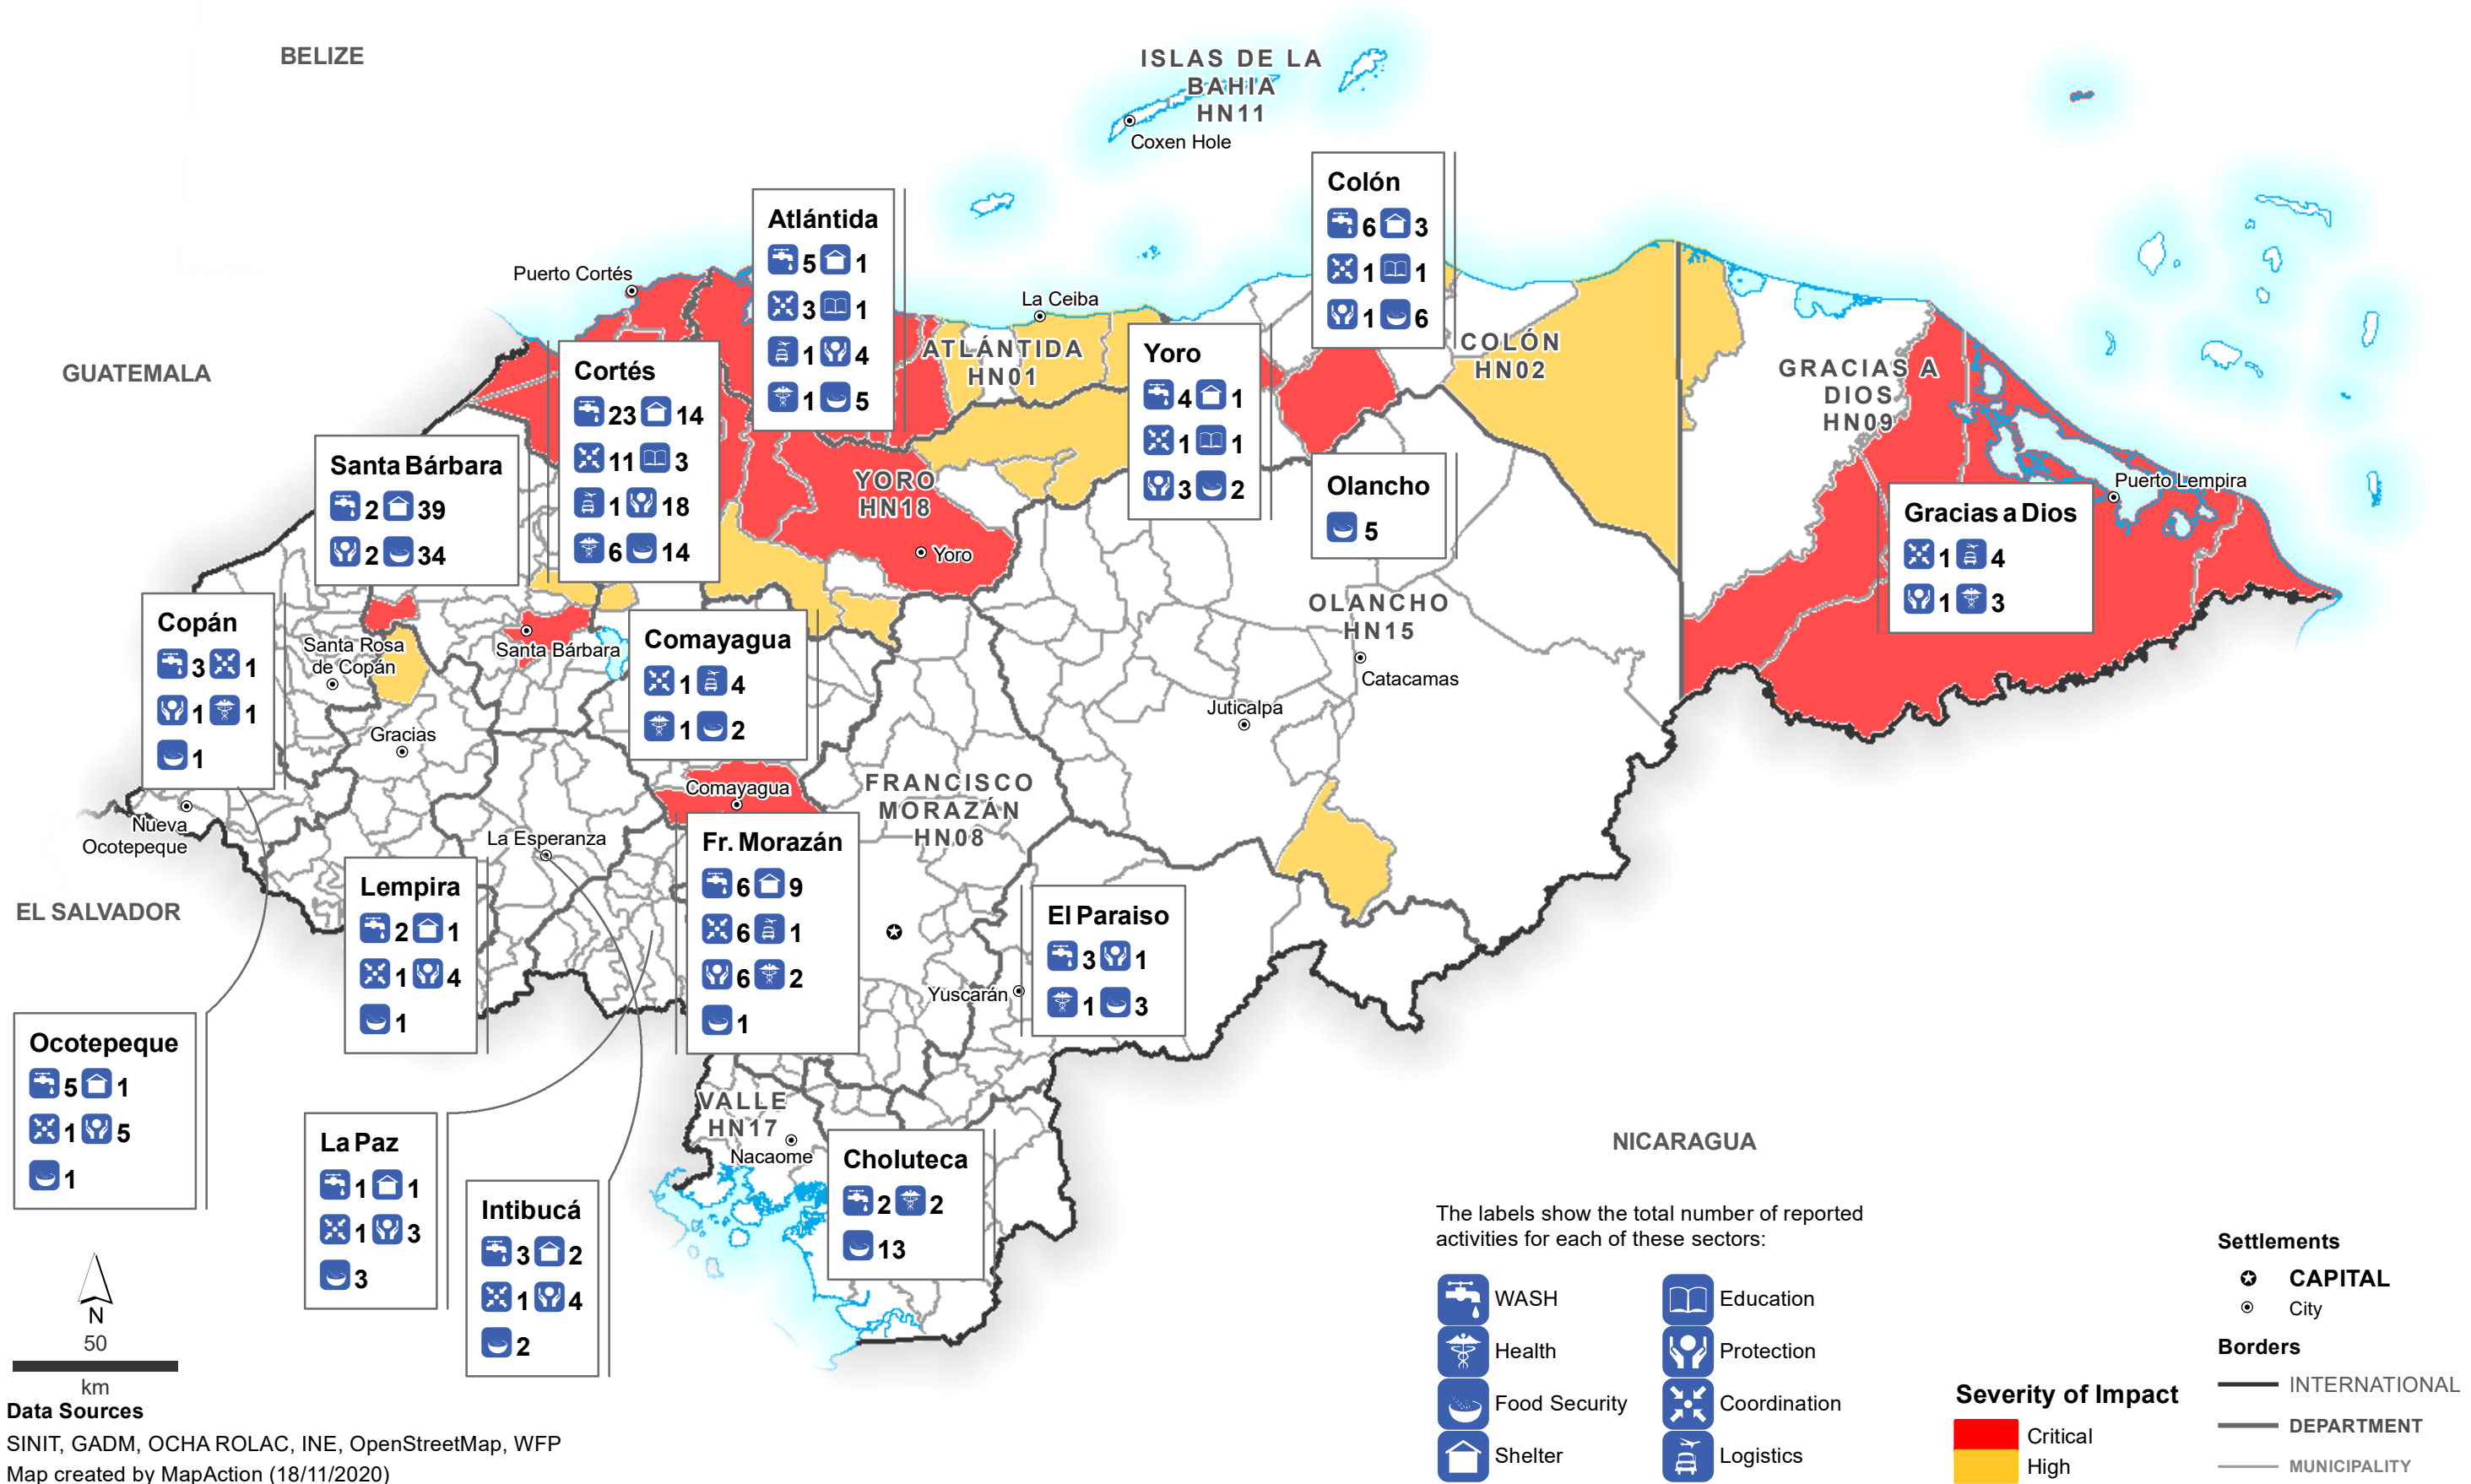

Humanitarian Presence Overview by Department (as at 18 Nov 2020)

Data Sources: SINIT, GADM, OCHA ROLAC, INE, OpenStreetMap, WFP
 Map created by MapAction (18/11/2020)