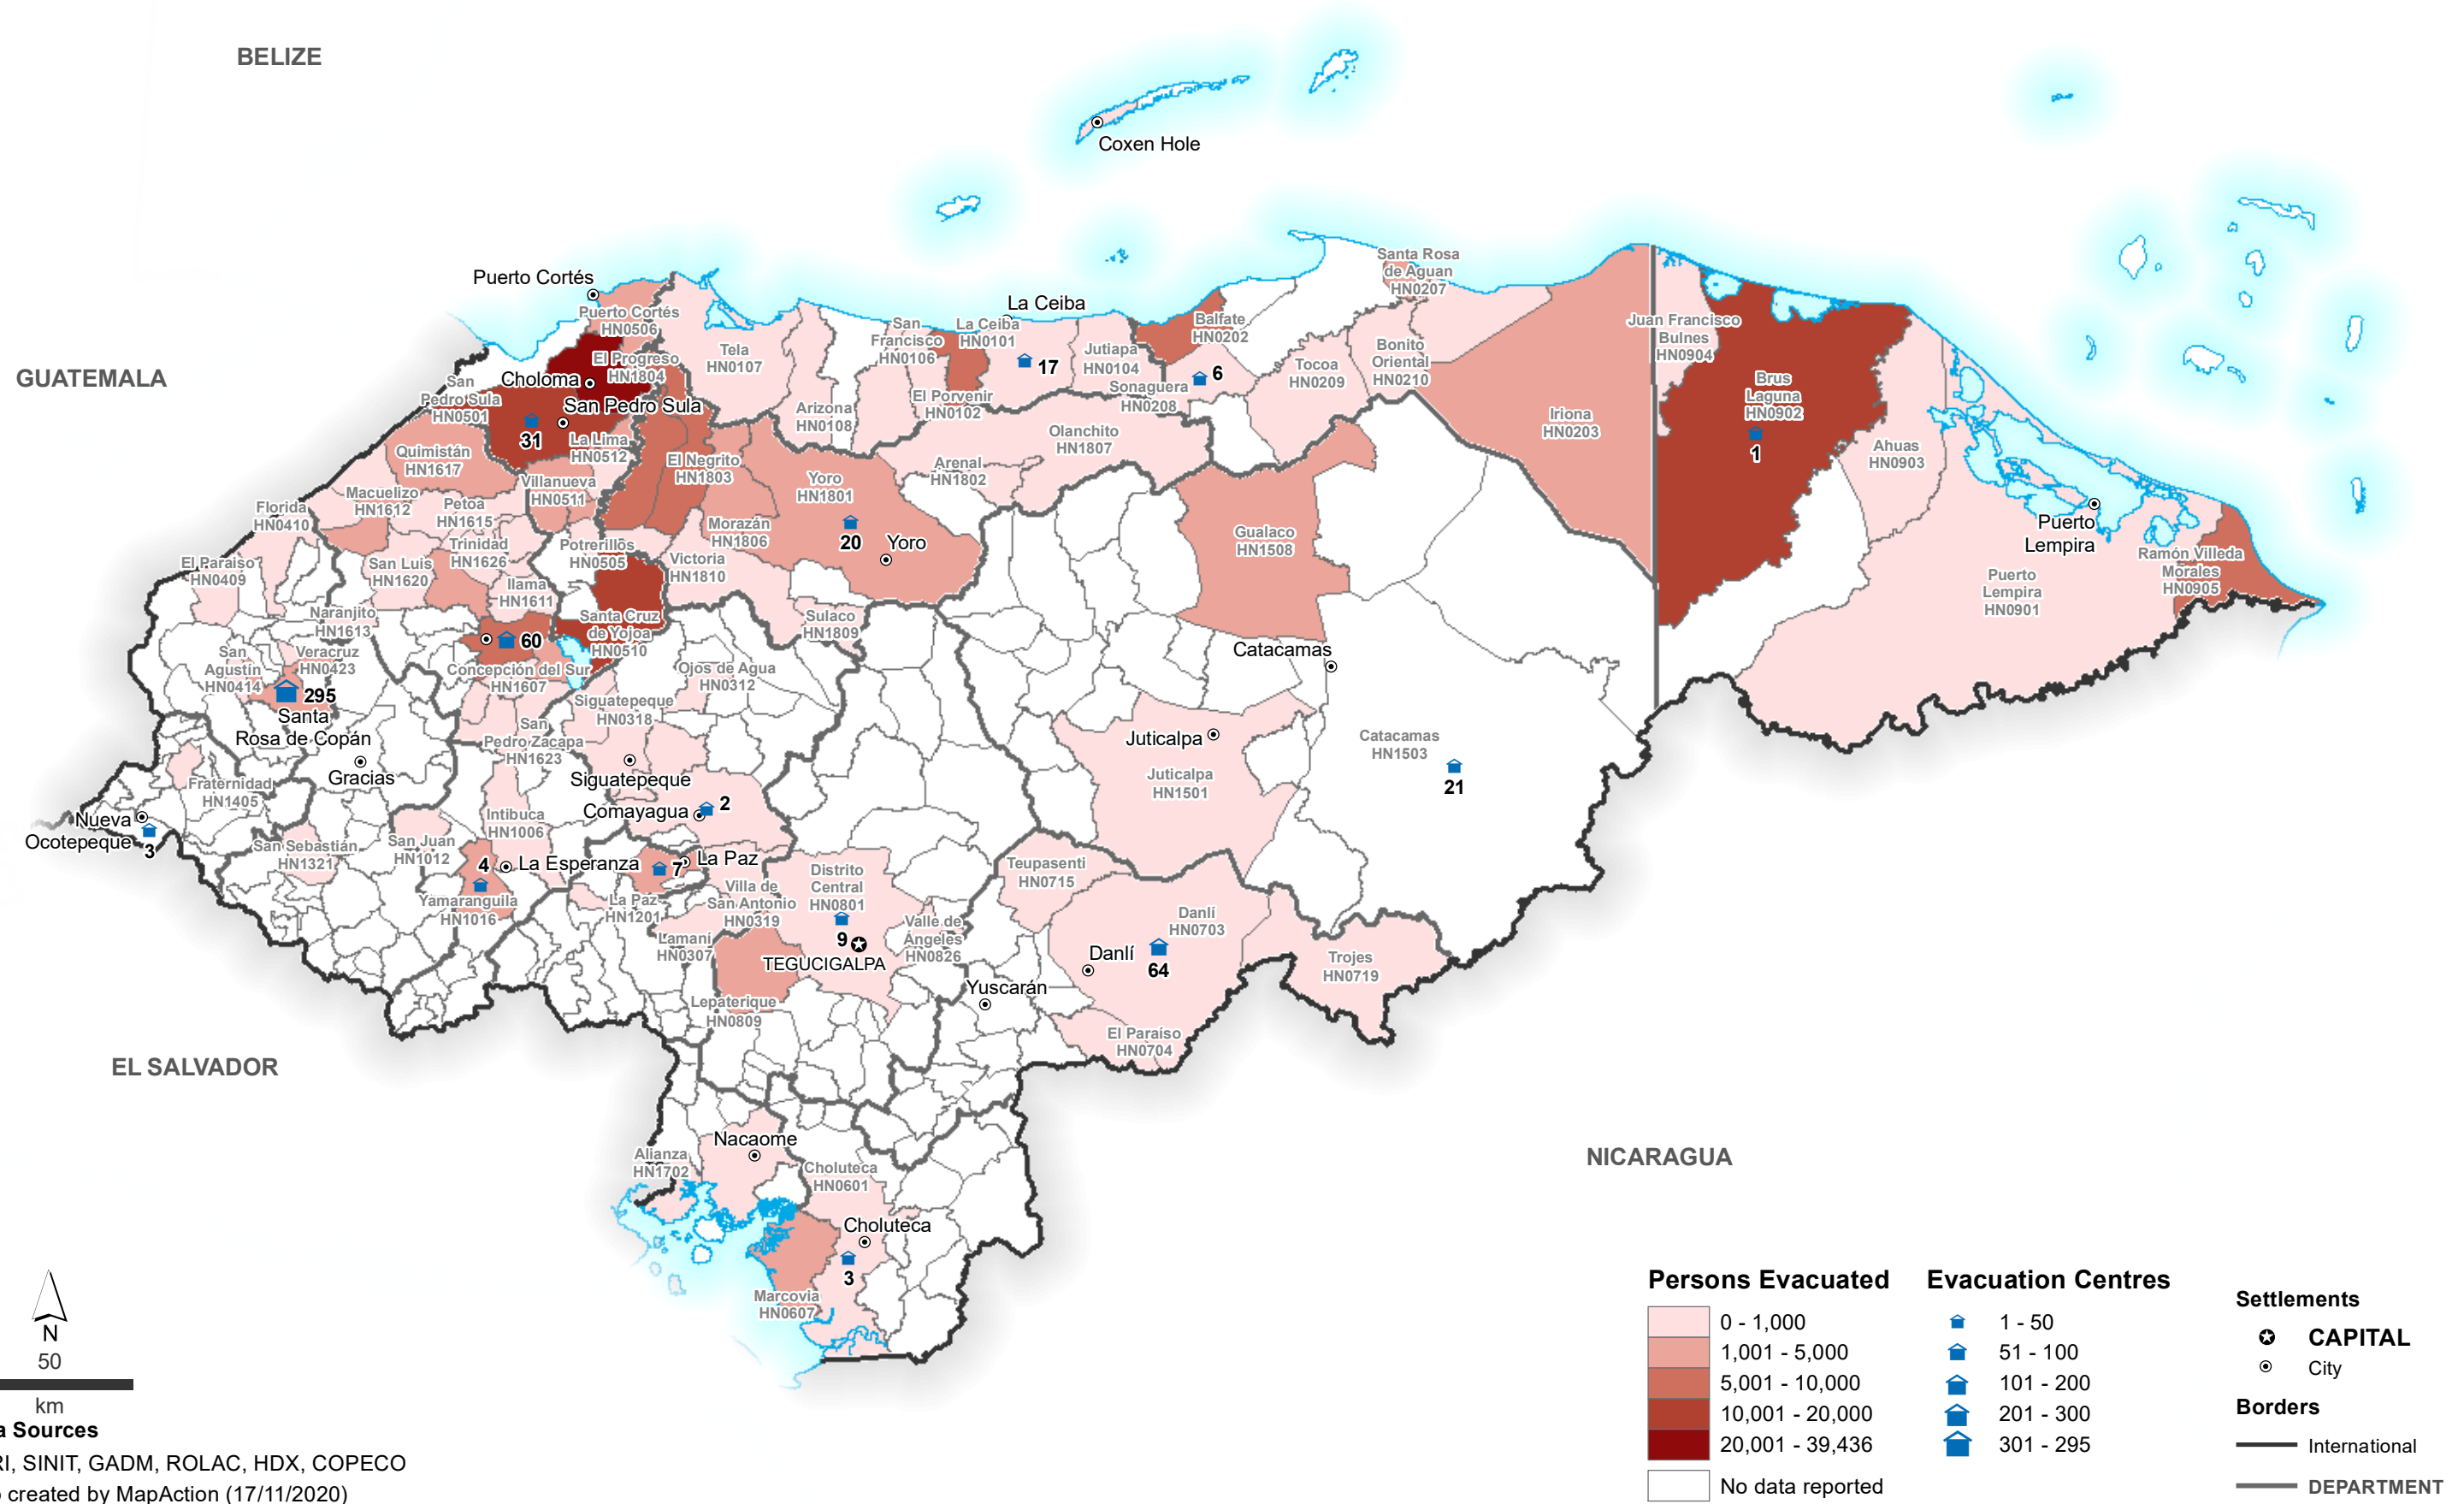

Evacuated Persons and number of Evacuation Centres per Municipality (as at 16th Nov 2020)

50 km

**Data Sources**  
 ESRI, SINIT, GADM, ROLAC, HDX, COPECO  
 Map created by MapAction (17/11/2020)