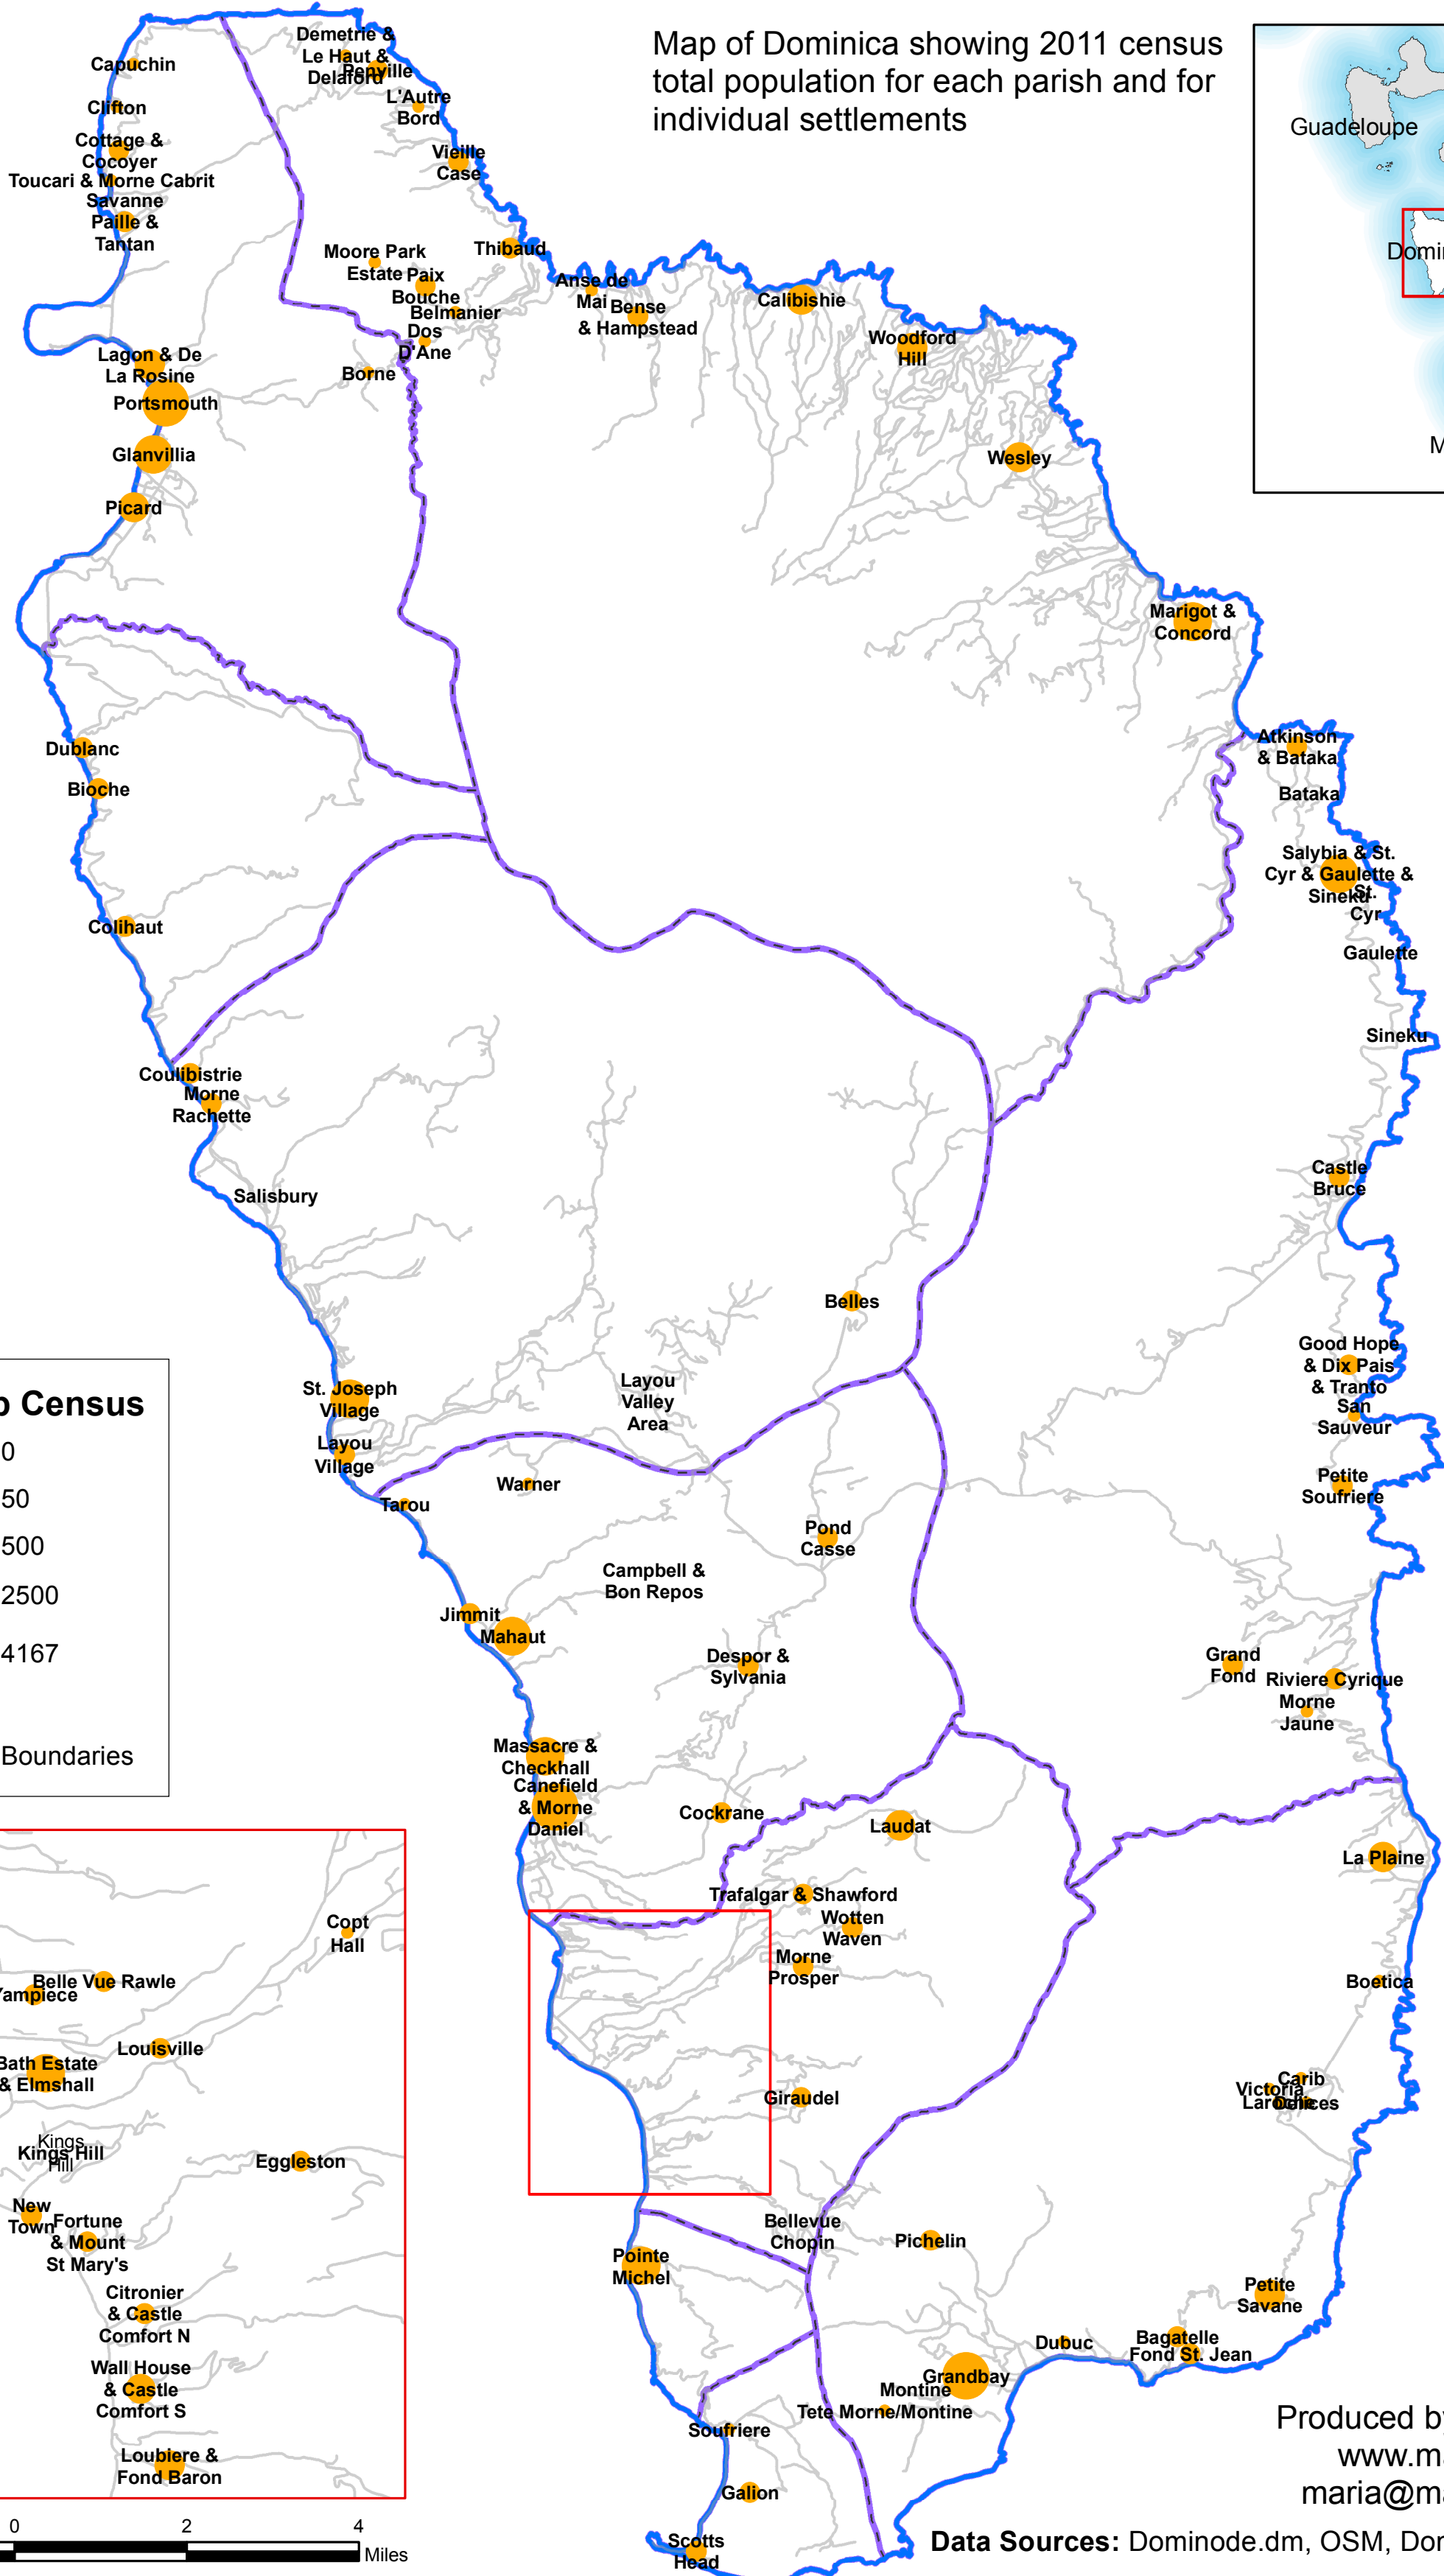

Map of Dominica showing 2011 census total population for each parish and for individual settlements

**2011 Pop Census**

- 63 - 250
- 251 - 750
- 751 - 1500
- 1501 - 2500
- 2501 - 4167

— Roads

▭ Parish Boundaries

Produced by MapAction  
[www.mapaction.org](http://www.mapaction.org)  
[maria@mapaction.org](mailto:maria@mapaction.org)

Data Sources: Dominode.dm, OSM, Dominica Census