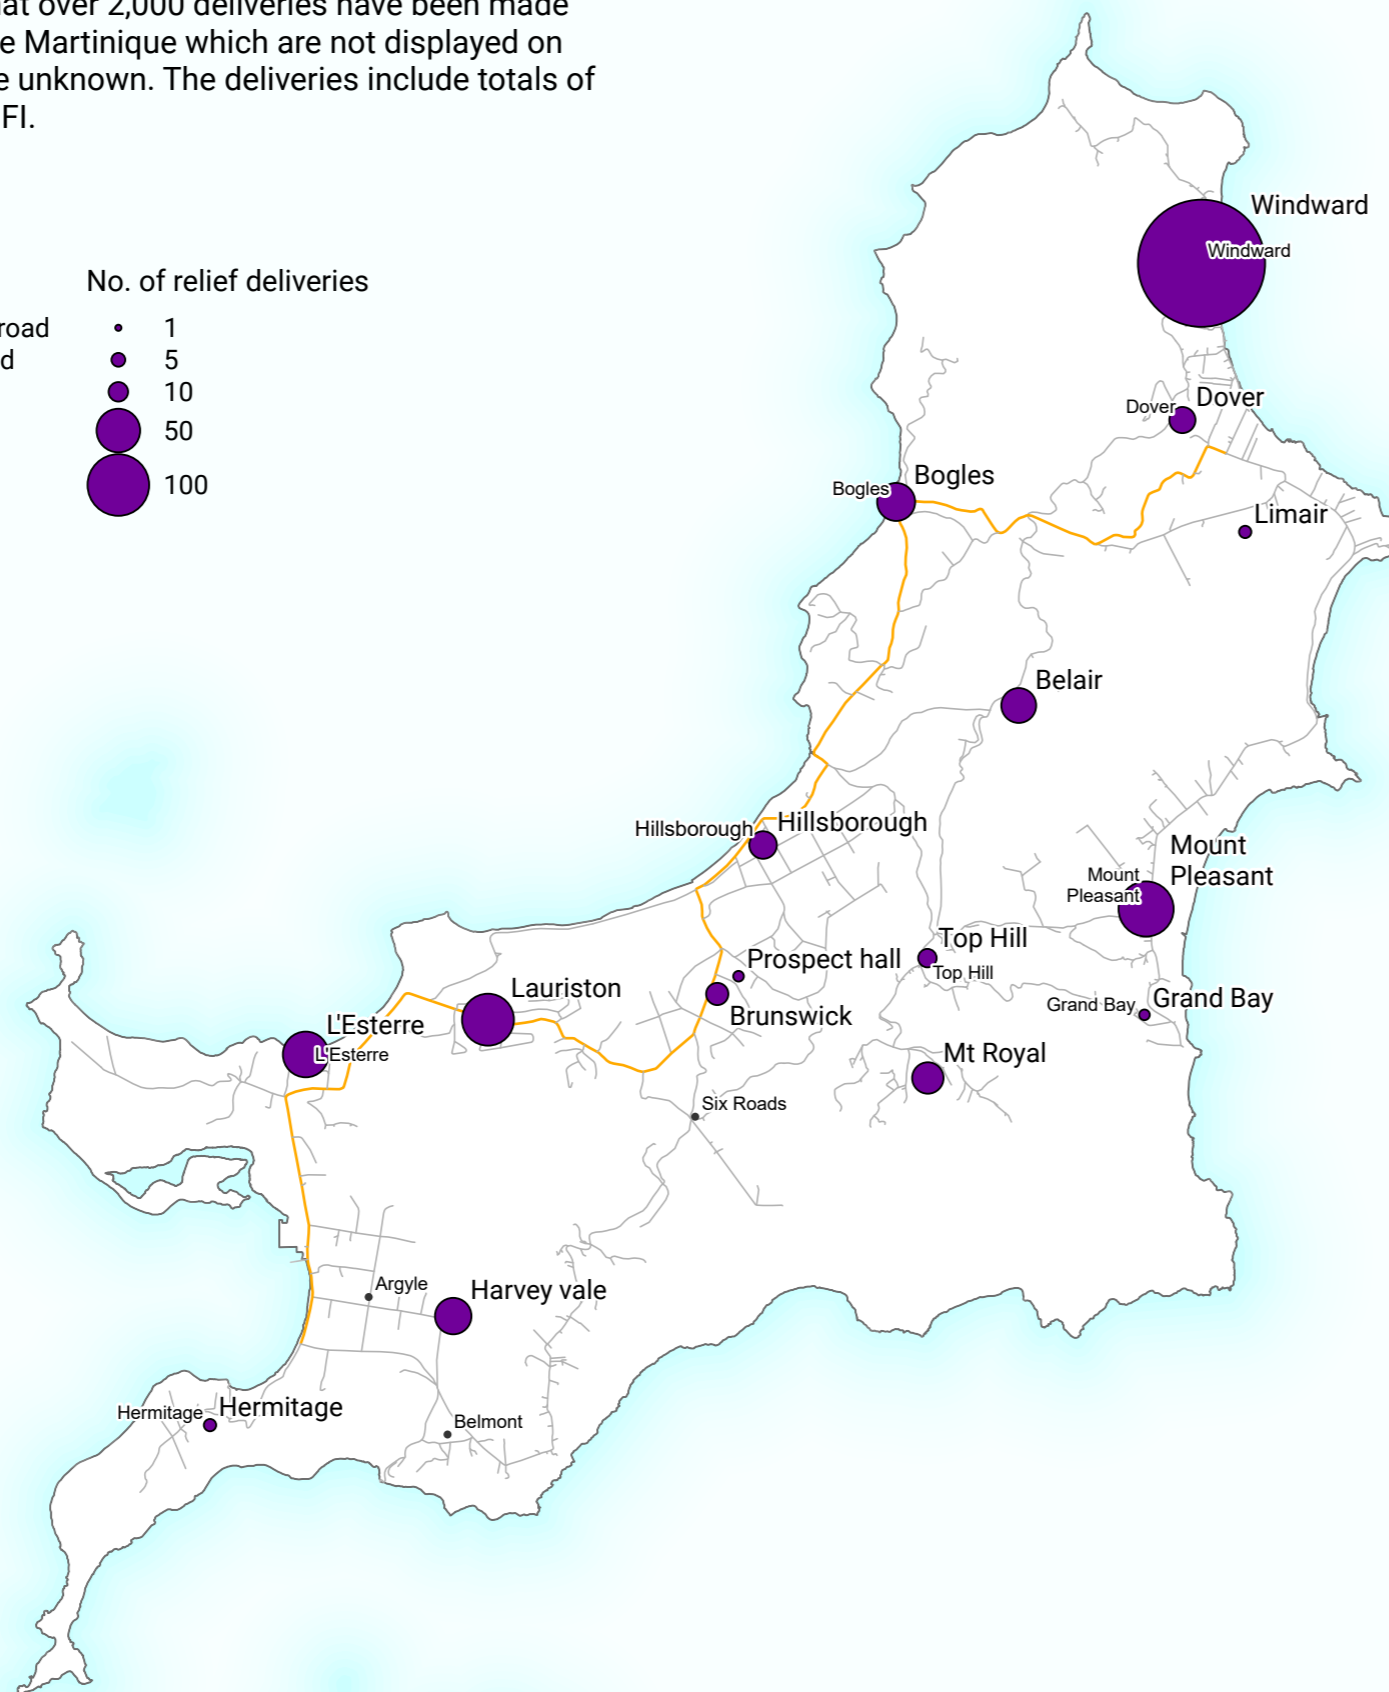

Map displaying areas in Carriacou and Petite Martinique that have received relief deliveries. It should be noted that over 2,000 deliveries have been made across Grenada, Carriacou and Petite Martinique which are not displayed on the map as the specific locations are unknown. The deliveries include totals of relief packages of food, water and NFI.

Location	Total deliveries	Total people reached
Belair	32	65
Bogles	38	18
Brunswick	13	18
Dover	18	21
Grand Bay	3	2
Harvey vale	32	43
Hermitage	4	1
Hillsborough	20	1
L'Esterre	55	45
Lauriston	71	10
Limair	4	7
Mount Pleasant	80	4
Mt Royal	26	26
Petite Martinique	3	1
Prospect hall	3	7
Six Roads	21	30
Top Hill	9	12
Windward	426	150
<b>Total</b>	<b>858</b>	<b>461</b>