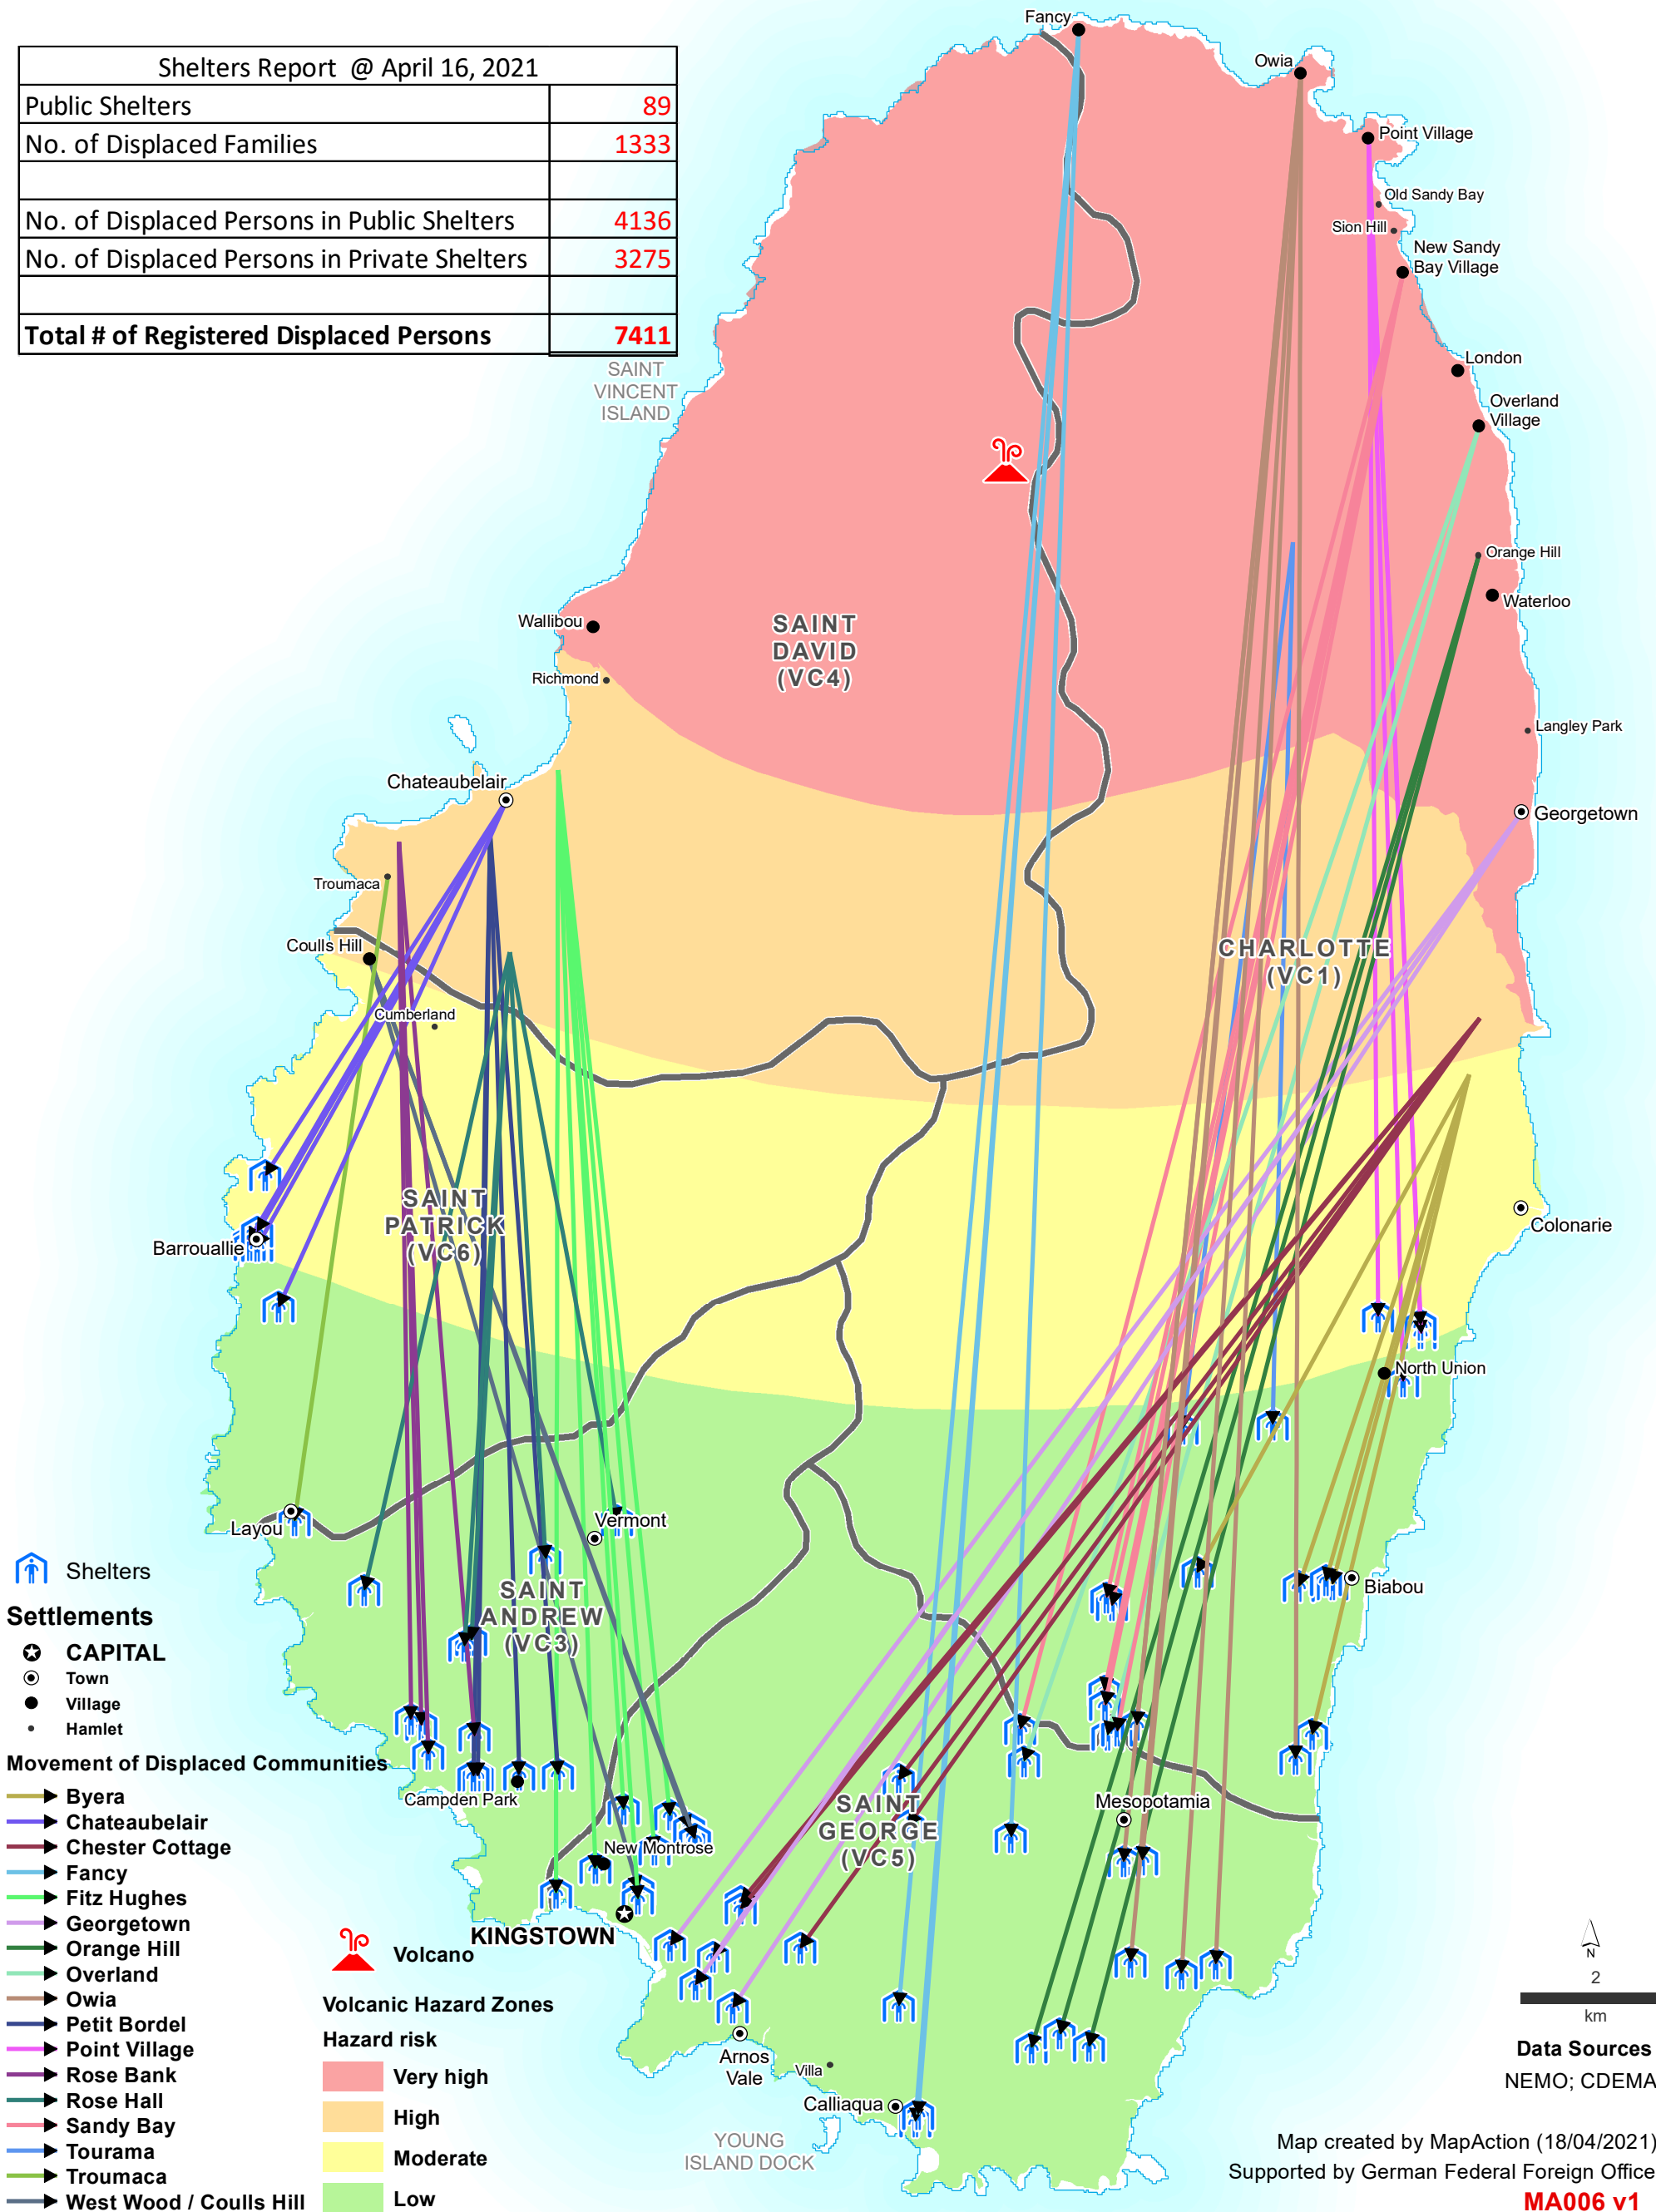

Shelters Report @ April 16, 2021	
Public Shelters	89
No. of Displaced Families	1333
No. of Displaced Persons in Public Shelters	4136
No. of Displaced Persons in Private Shelters	3275
Total # of Registered Displaced Persons	7411

2 km

Data Sources
NEMO; CDEMA

Map created by MapAction (18/04/2021)
Supported by German Federal Foreign Office.
MA006 v1