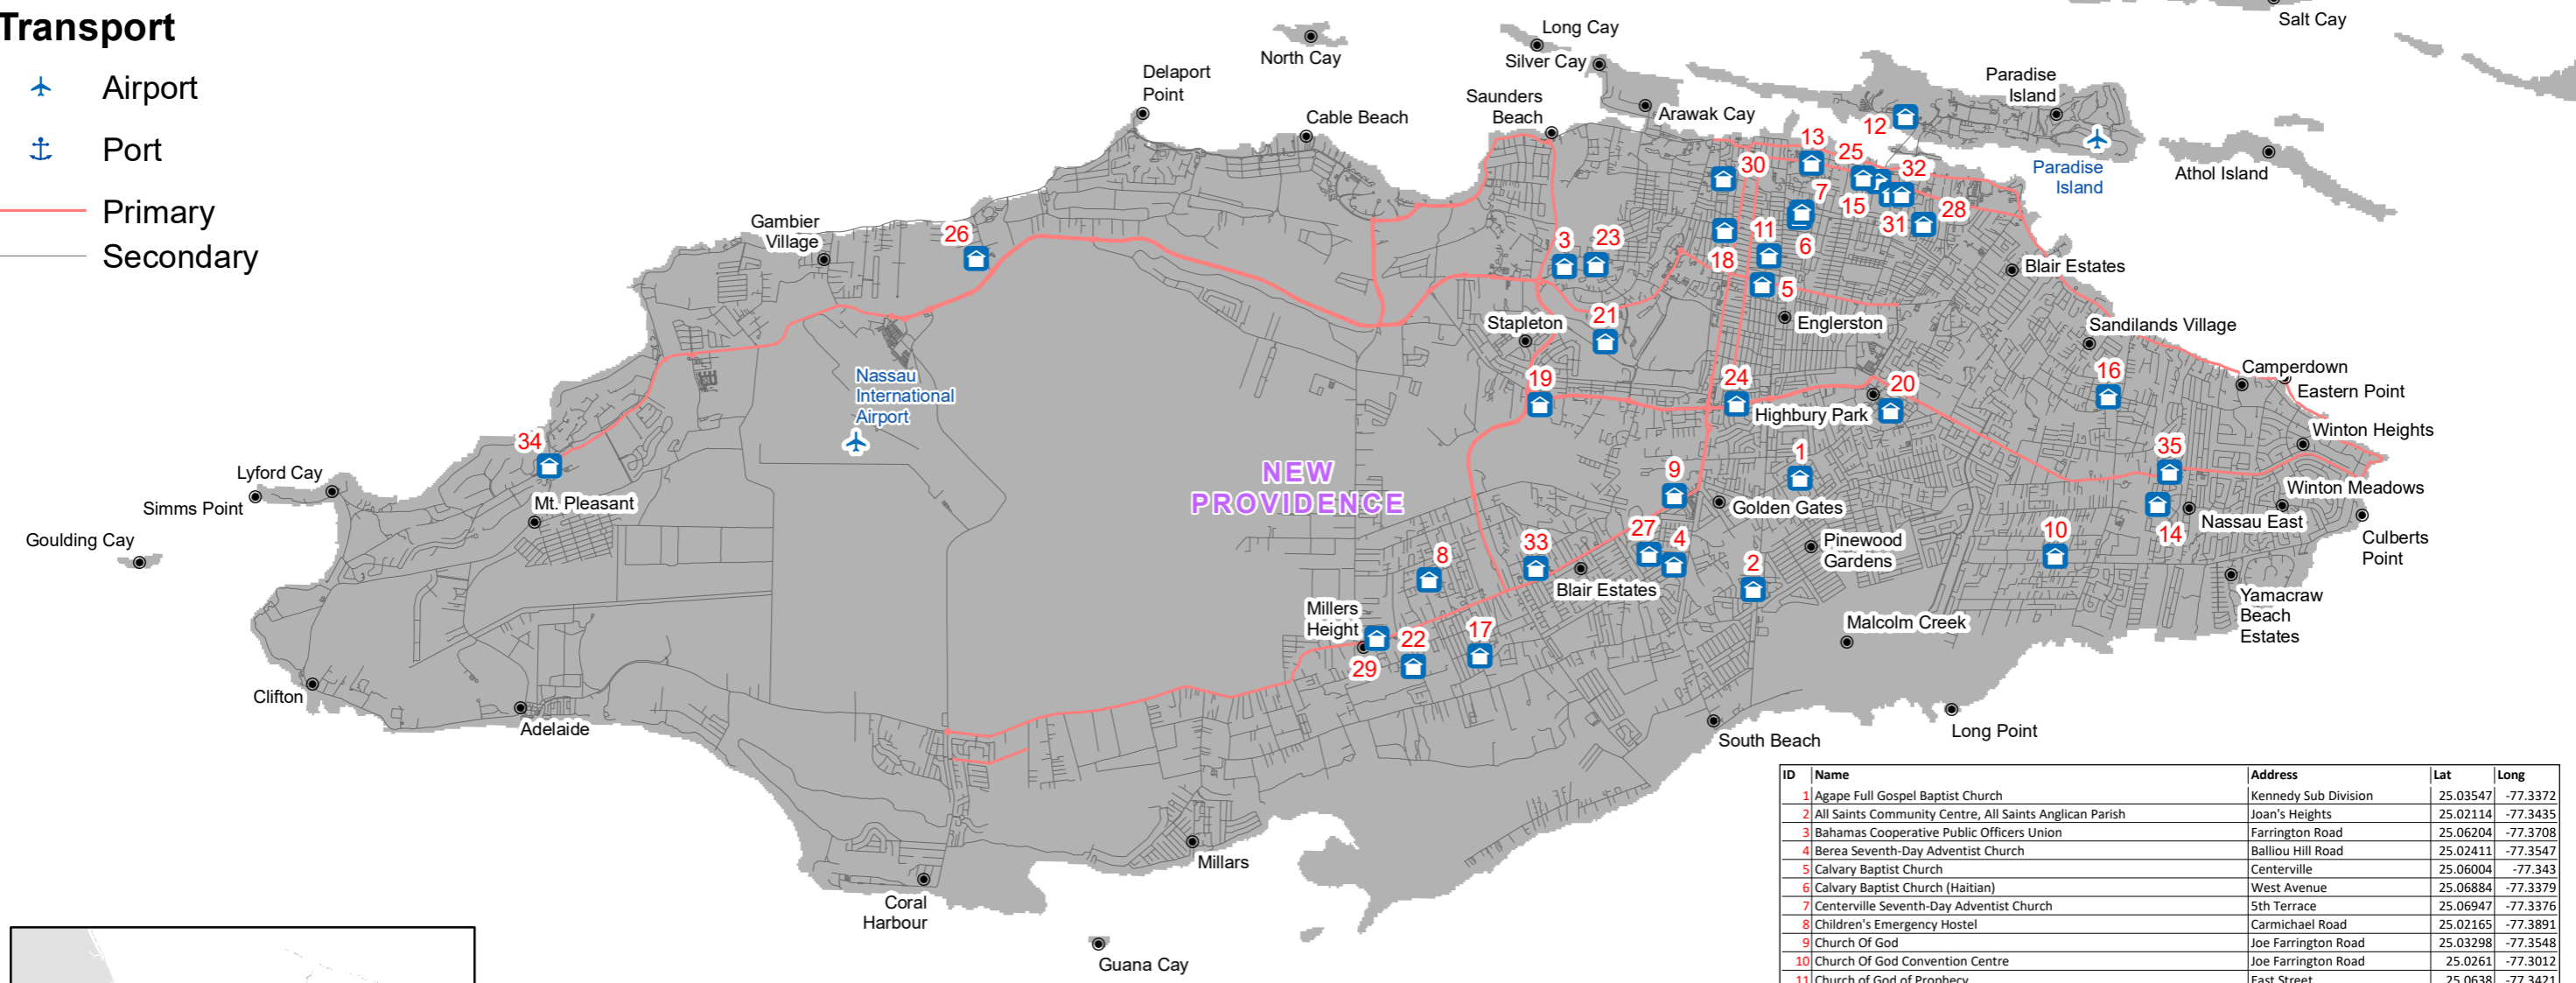

# The Bahamas: Hurricane Dorian

## Informal shelter locations in New Providence as of 23rd September 2019

Supported by the German Federal Foreign Office and the Ministry of Foreign Affairs of the Netherlands.

- Settlement
- Transport**
- ✈ Airport
- ⚓ Port
- Primary
- Secondary

Data Sources: BNGIS, GADM, Unicef  
Map created by MapAction (23/09/2019)