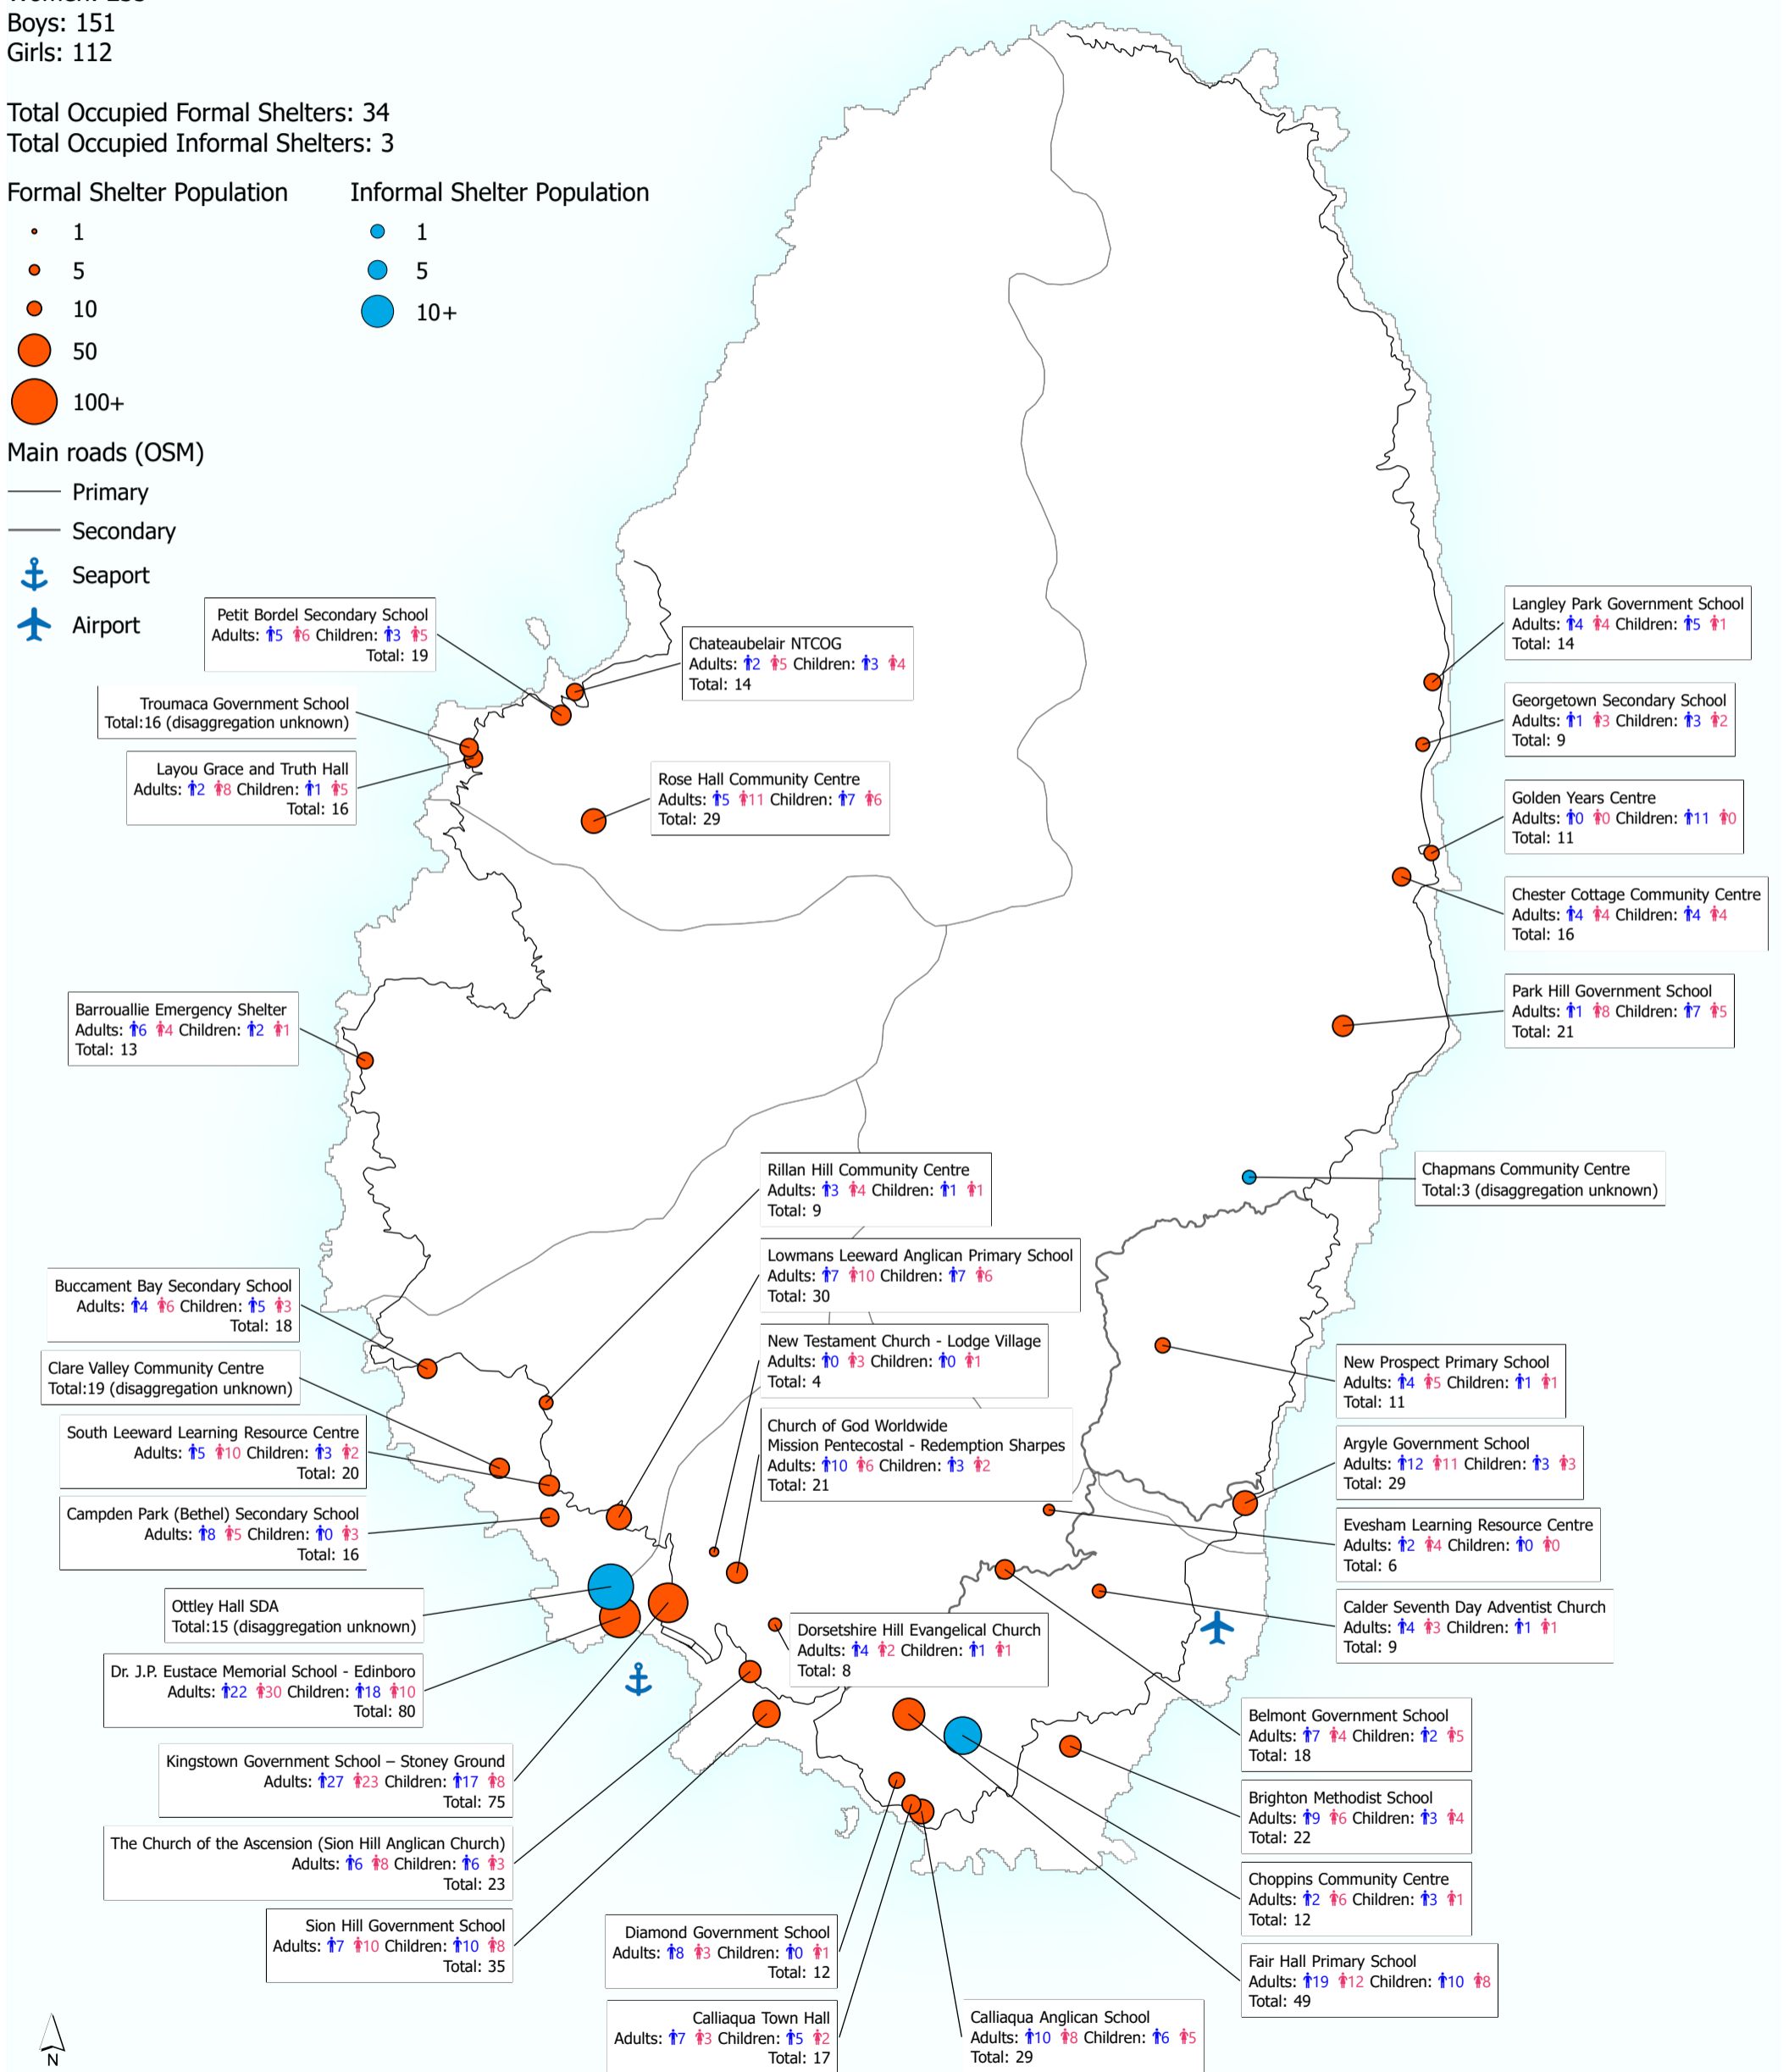

Total in Formal Shelters: 738
Total in Informal Shelters: 30

Where disaggregation of occupancy is known, totals are:

Men: 217
 Women: 235
 Boys: 151
 Girls: 112

Total Occupied Formal Shelters: 34
 Total Occupied Informal Shelters: 3

Formal Shelter Population

Informal Shelter Population

Main roads (OSM)

Data Sources

Ministry of Education, St Vincent and the Grenadines Government, PDC, IOM, OpenStreetMap, OurAirports, World Port Index.
 Map created by MapAction (11/07/2024)

The boundaries and names shown and the designations used on this map do not imply official endorsement or acceptance by the United Nations or MapAction.