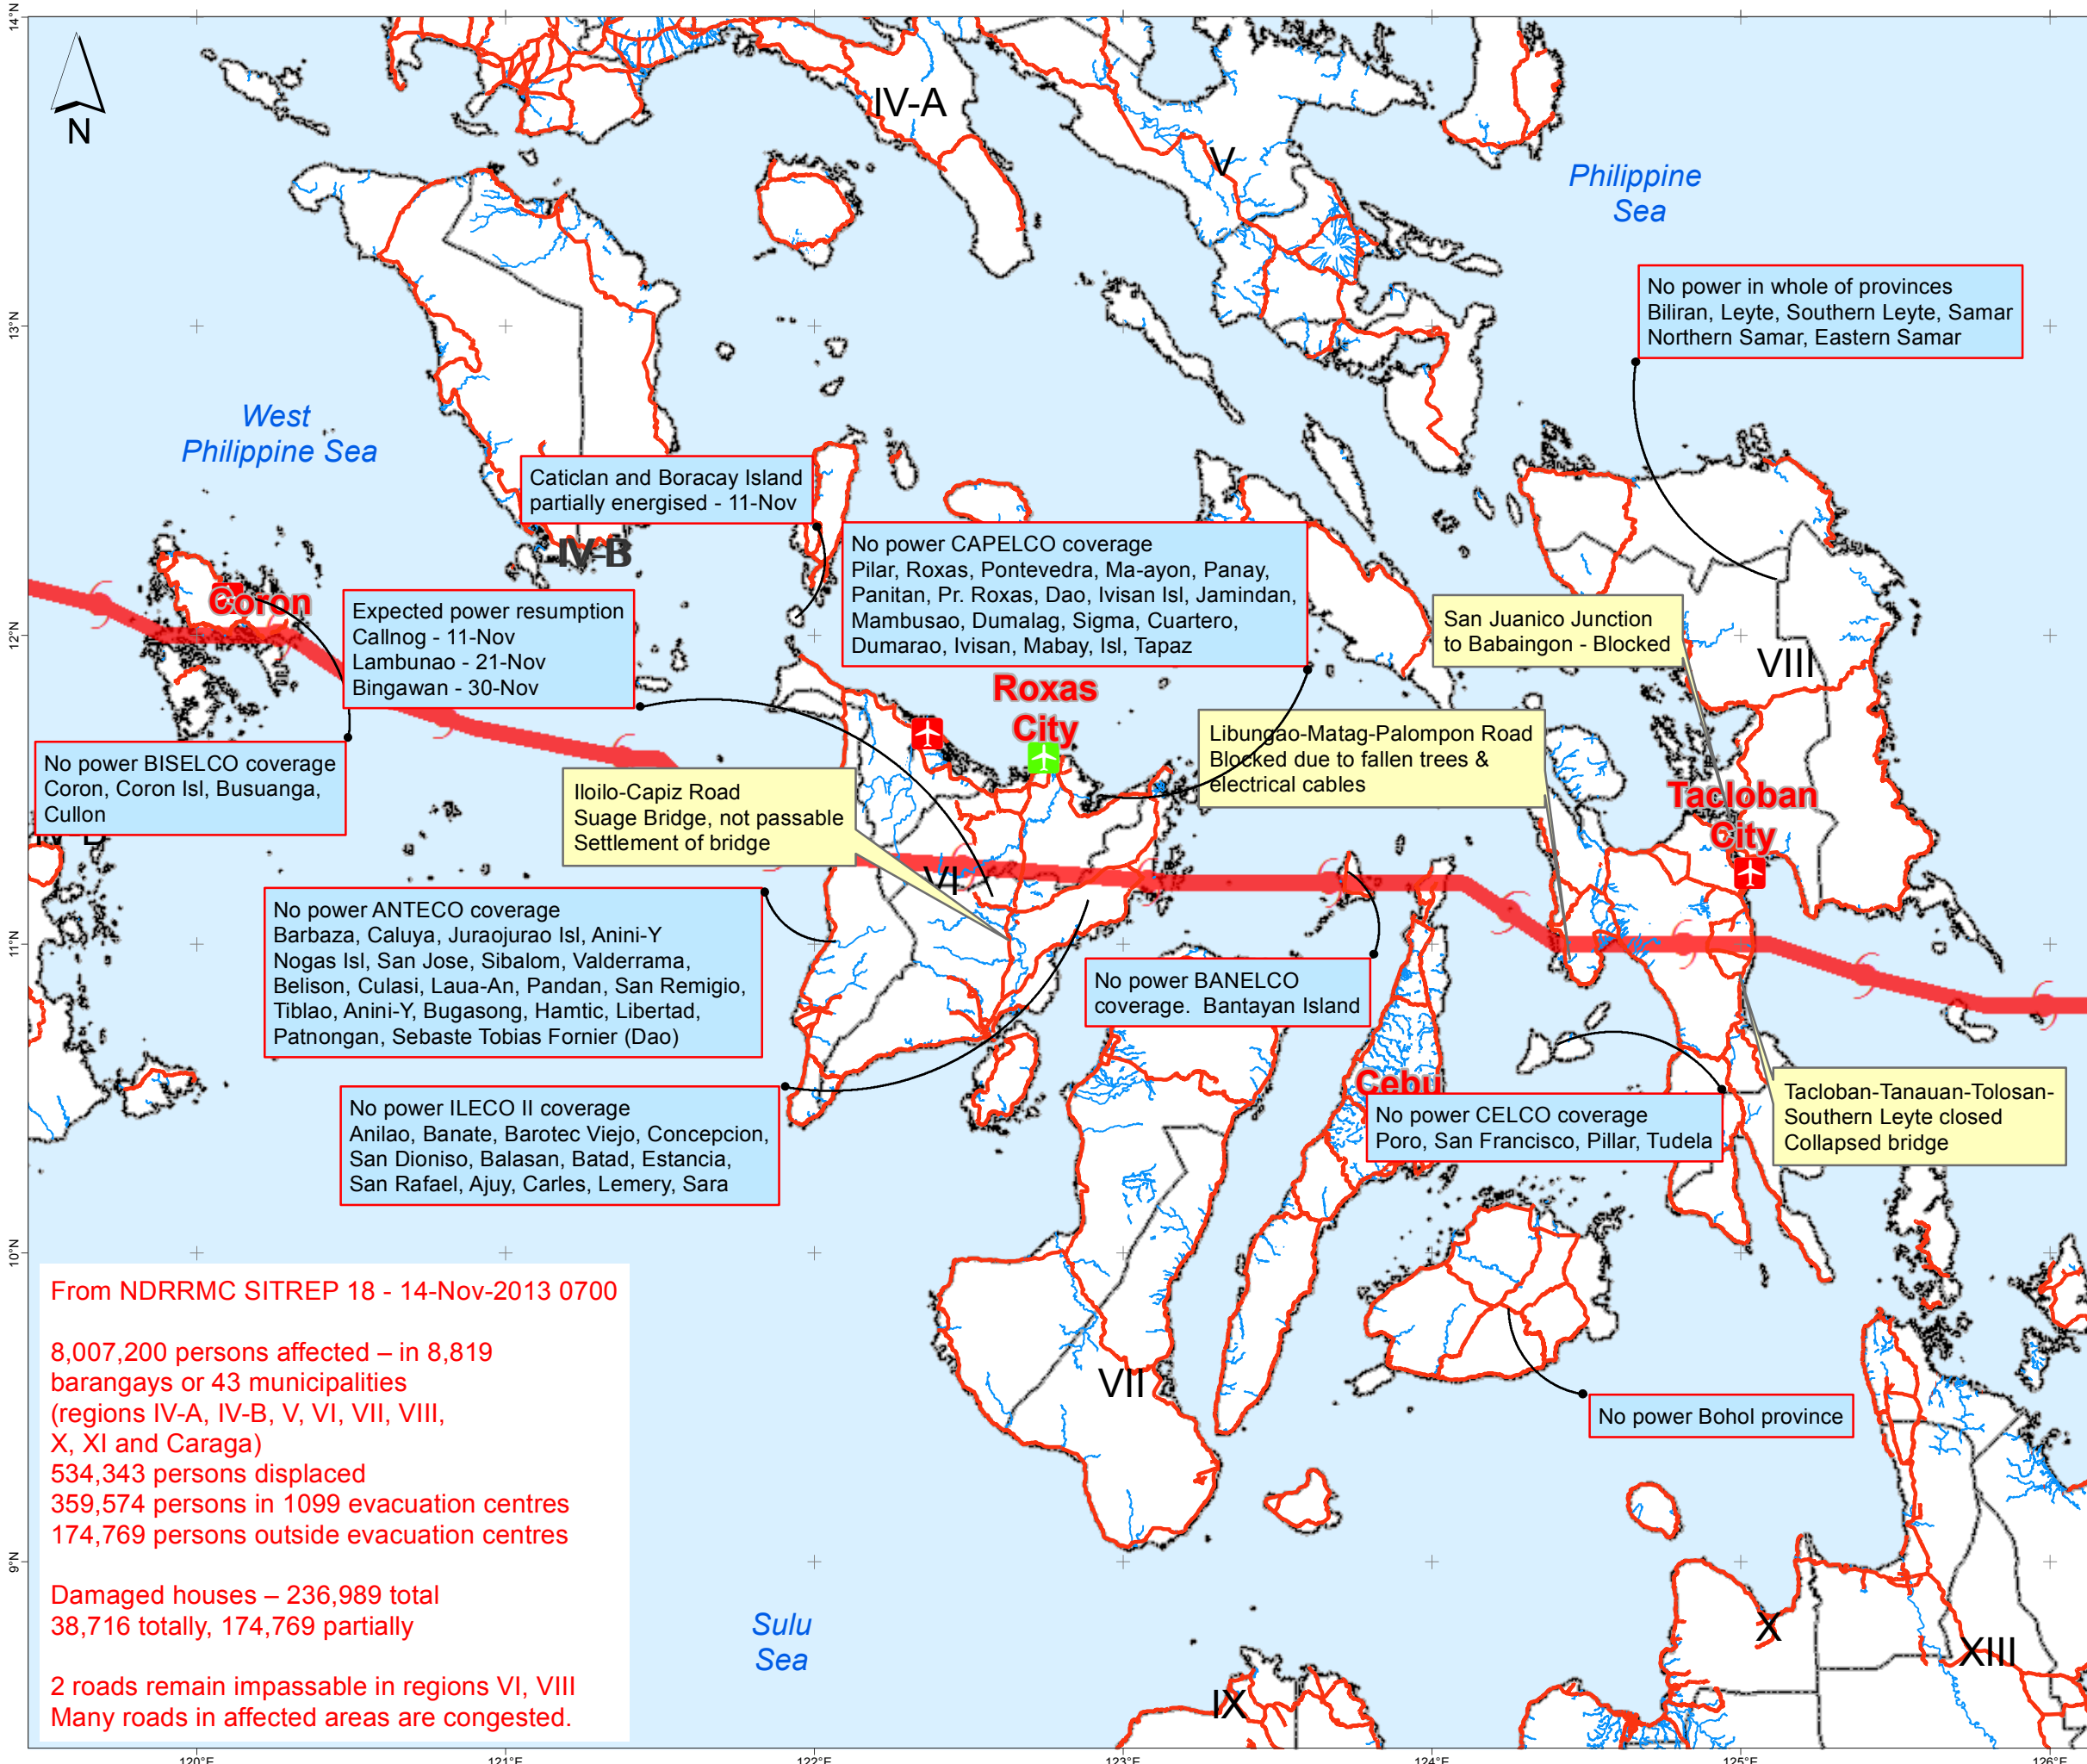

Philippines Typhoon Haiyan (Yolanda) Situational Information (as of 14-Nov-2013 / 0700)

Map shows situational information from NDRRMC sit rep 18. information on blocked roads and power disruption.

Information may not be available for all areas.

- Closed
- Open
- Primary Roads
- Rivers
- Actual Storm Path**
- Actual Storm Path
- Provinces

Data sources
 Situational data: UNOCHA, PAGASA, Joint Typhoon Warning Centre, NDRRMC
 Boundaries: GADM
 Settlements: OSM

Produced by MapAction www.mapaction.org
philippines@mapaction.org

From NDRRMC SITREP 18 - 14-Nov-2013 0700

8,007,200 persons affected – in 8,819 barangays or 43 municipalities (regions IV-A, IV-B, V, VI, VII, VIII, X, XI and Caraga)
534,343 persons displaced
359,574 persons in 1099 evacuation centres
174,769 persons outside evacuation centres

No power Bohol province

No power in whole of provinces
Biliran, Leyte, Southern Leyte, Samar
Northern Samar, Eastern Samar

San Juanico Junction
to Babaingon - Blocked