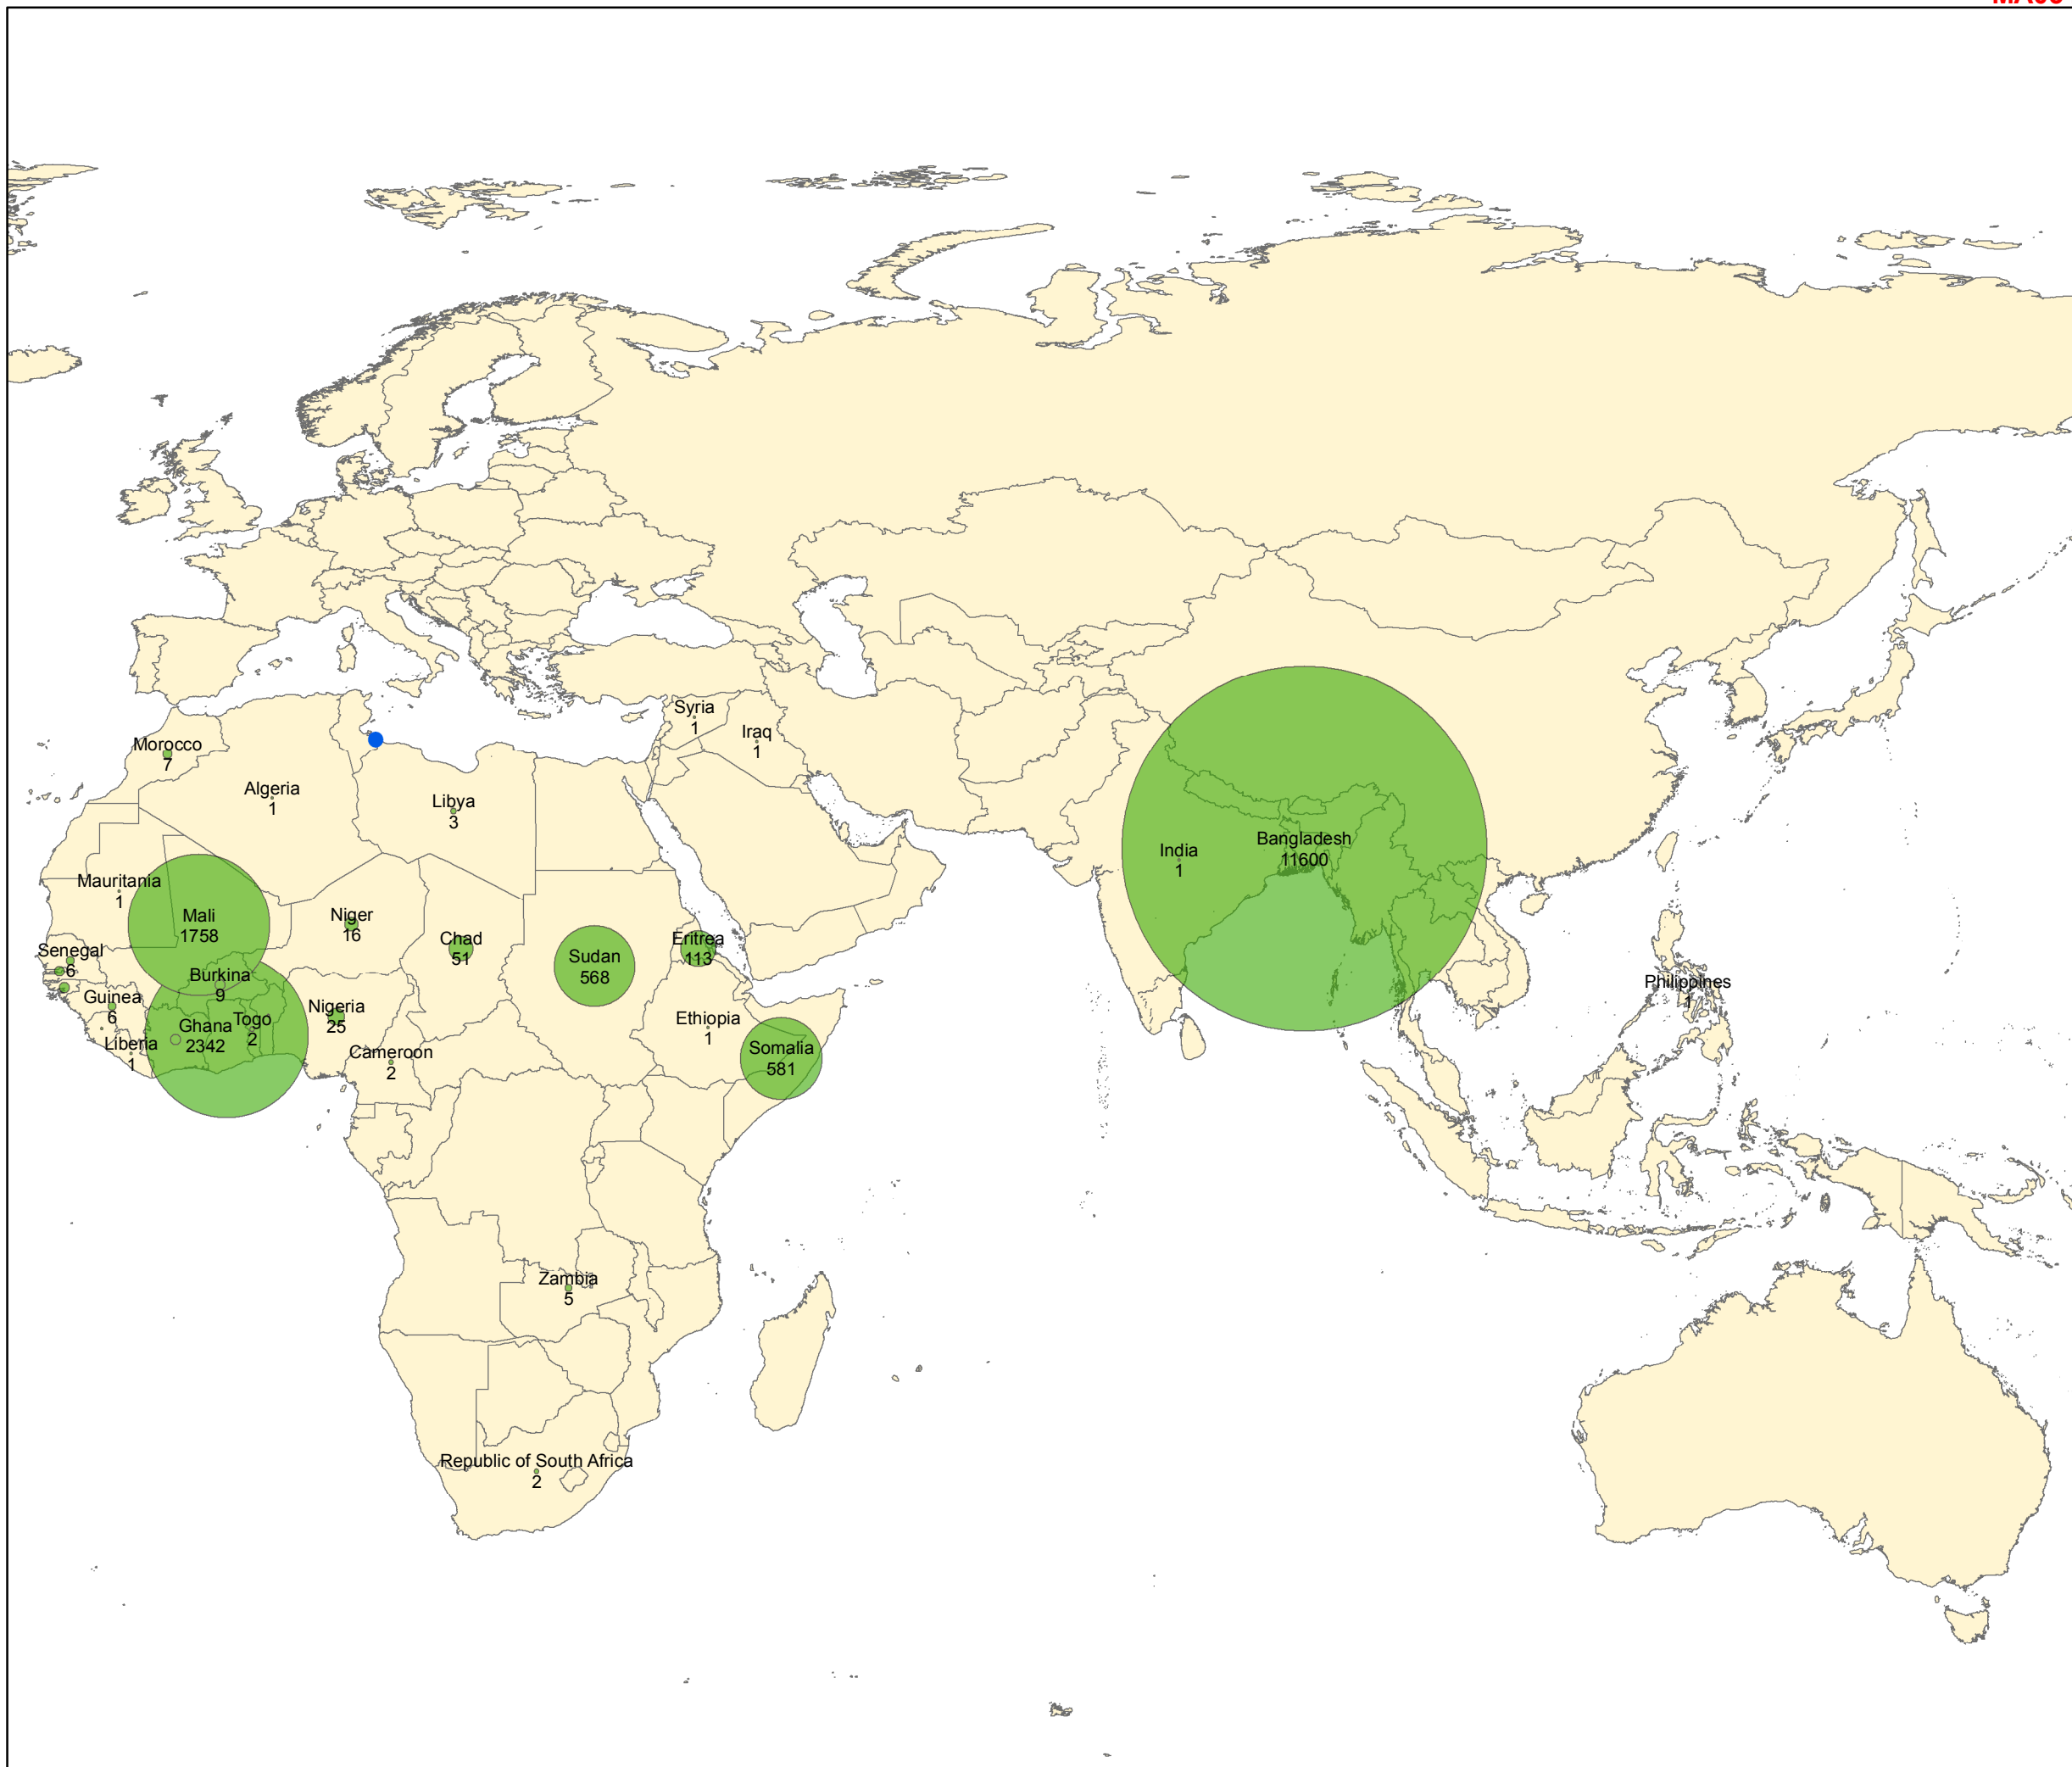

MapAction

Libya: Complex -

Individuals by nationality staying at Choucha Camp, Tunisia, on 12 March 2011

0 1,500 3,000 kilometres

Scale 1:60,000,000 (at A3 size)

Created 13 Mar 2011/14:00
Map document MA054-LBY-CampPop-12Mar
GLIDE Number OT-2011-000025-TUN

The depiction and use of boundaries, names and associated data shown here do not imply endorsement or acceptance by MapAction.

Legend

● Choucha Transit Camp

● 1
● 100
● 10,000
Individuals in camp

Nationality	Number of Individuals
India	1
Bangladesh	11600
Philippines	1
Somalia	581
Sudan	568
Eritrea	113
Mali	1758
Chad	51
Niger	16
Ethiopia	1
Nigeria	25
Ghana	2342
Togo	2
Senegal	6
Guinea	6
Liberia	1
Morocco	7
Algeria	1
Libya	3
Syria	1
Iraq	1
Cameroon	2
Zambia	5
Republic of South Africa	2

Data sources
Displaced people: Government of Tunisia
Country boundaries: Copyright Collins Bartholemew Ltd 2008-2011

MapAction is grateful for the support of:

Produced by MapAction www.mapaction.org
libya@mapaction.org