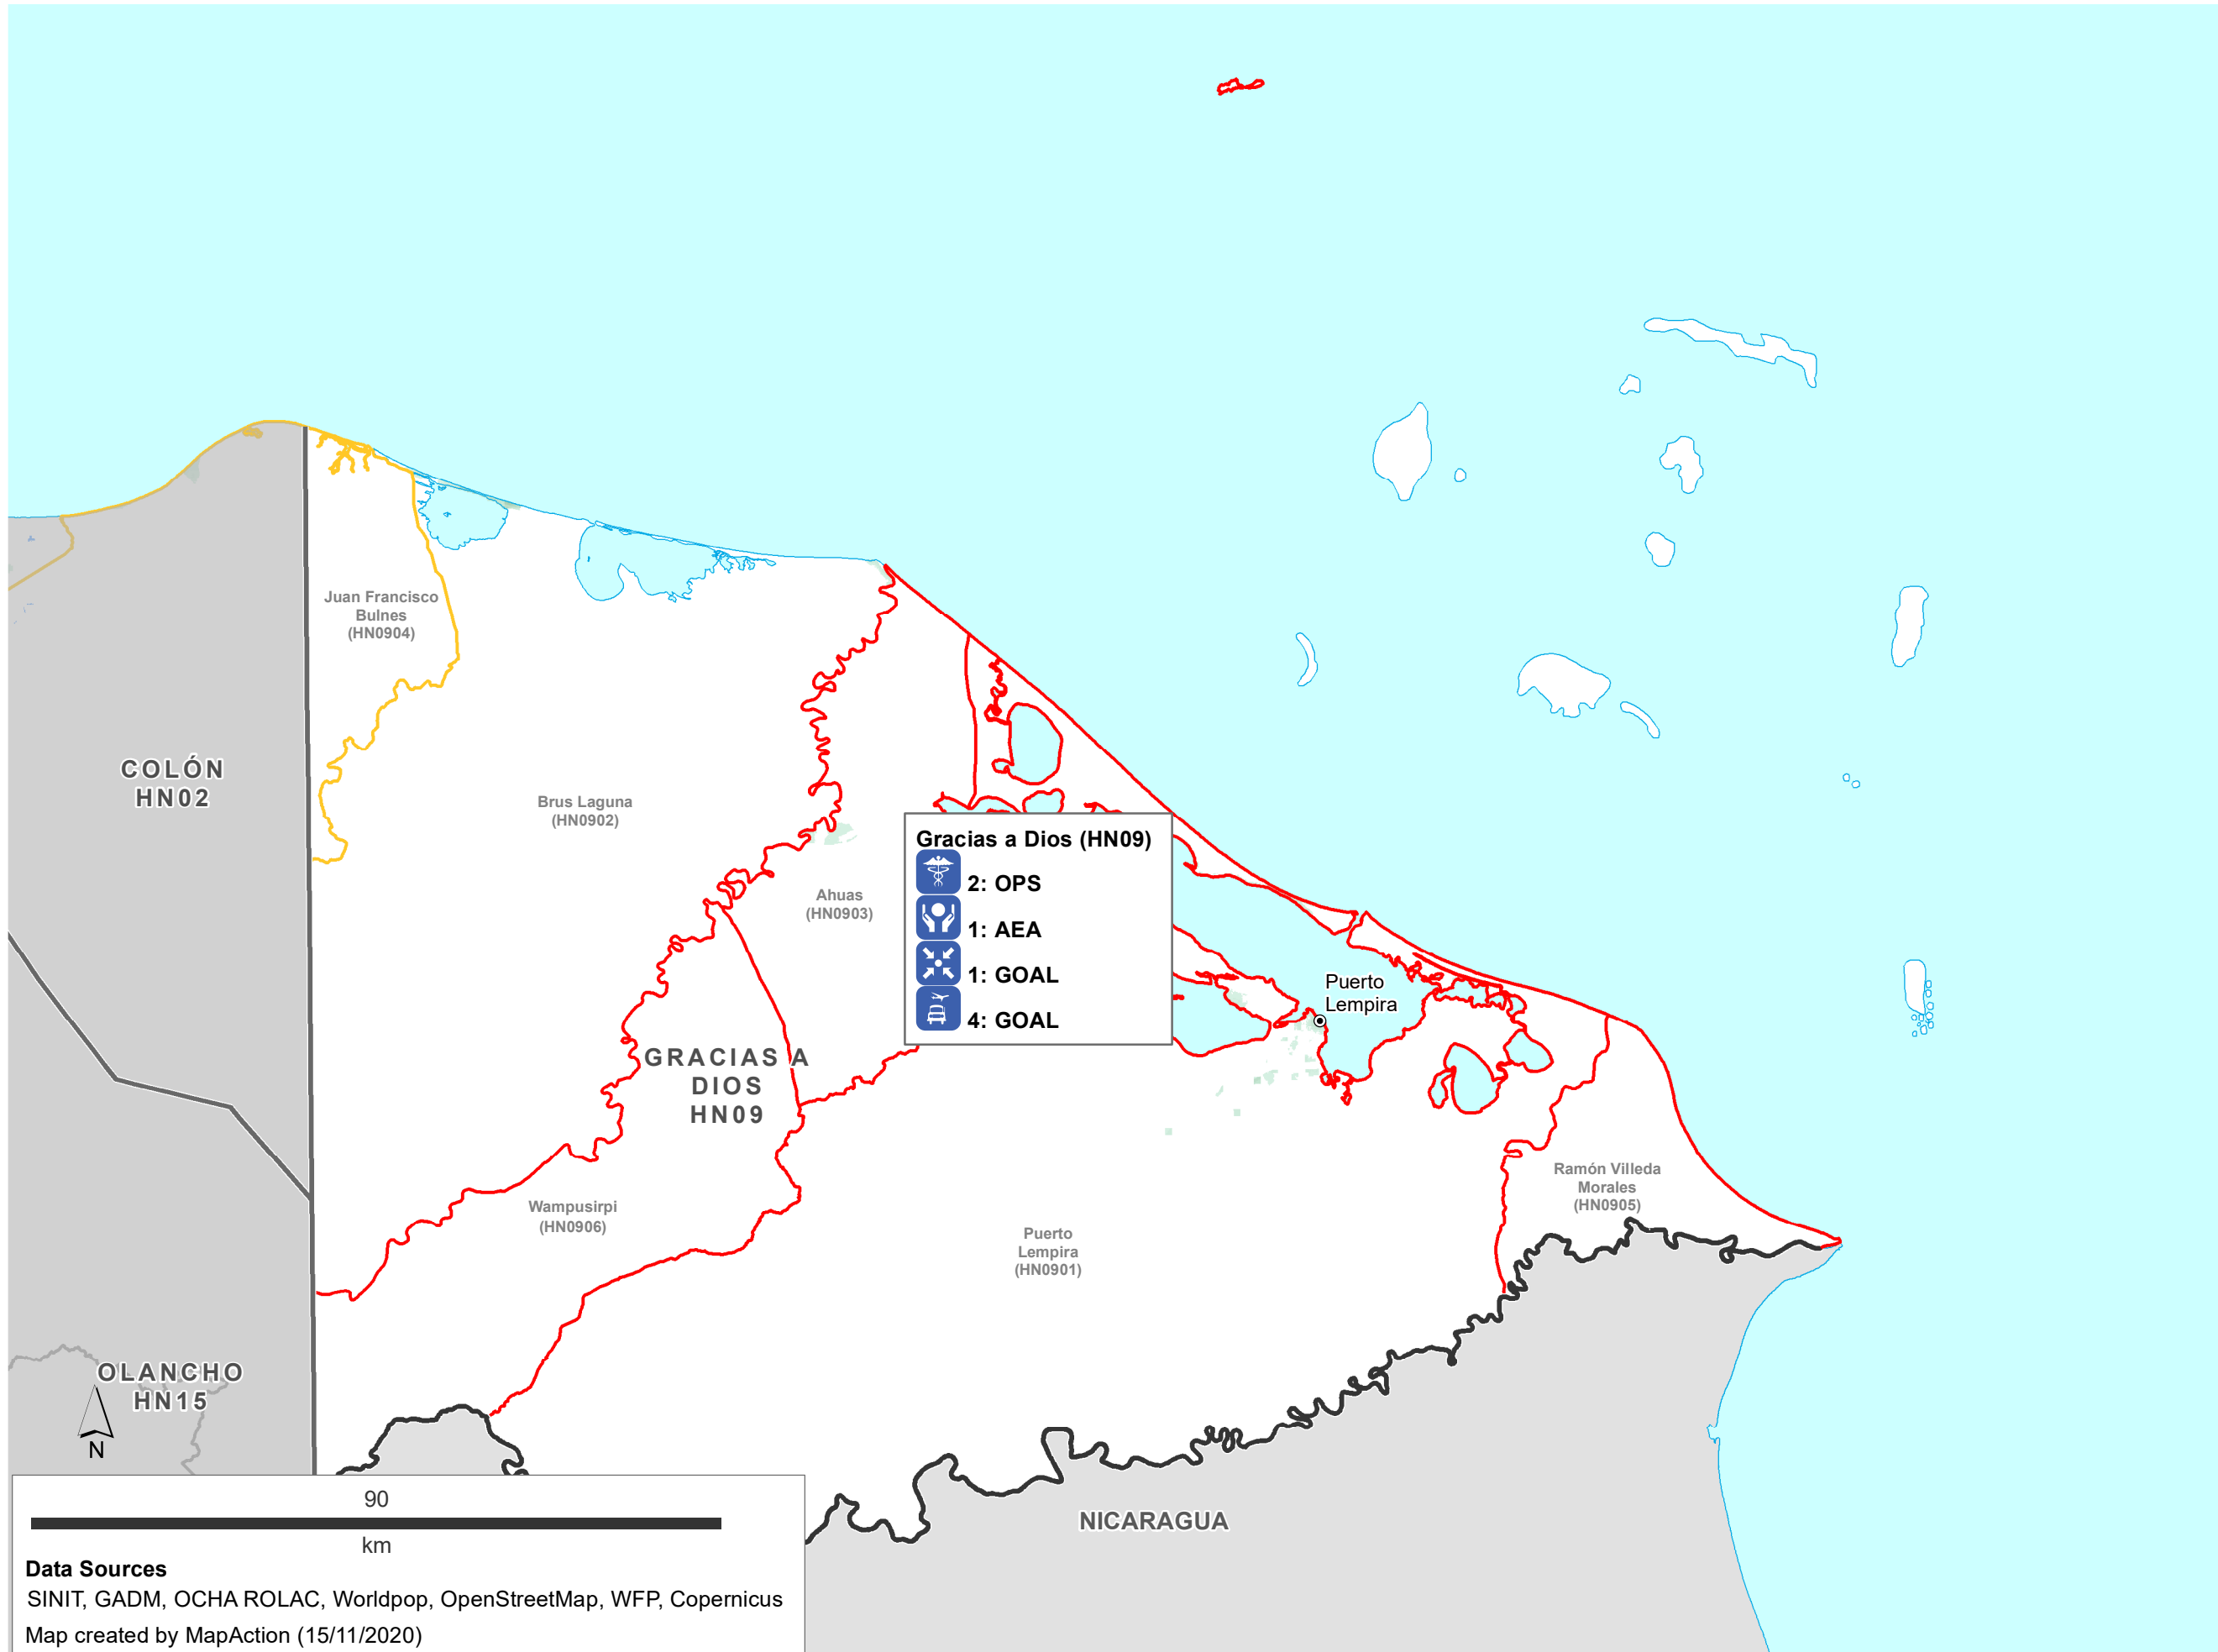

Humanitarian Presence: Who is doing What in Department Gracias a Dios (as at 14th Nov 2020)

Organisation	Acronym
ACNUR	ACNUR
ADRA	ADRA
AYUDA EN ACCIÓN	AEA
CARE	CARE
CHILD FUND	CF
Cáritas	Cáritas
FAO	FAO
GOAL	GOAL
Habitat	Habitat
Misiones del Agua Int'l	MAI
NRC	NRC
OCHA	OCHA
OHCHR	OHCHR
OIM	OIM
ONU MUJERES	OM
OPS	OPS
PLAN	PLAN
PMA	PMA
SC	SC
Trocaire	Trocaire
UNICEF	UNICEF
WVI	WVI

The labels show the total number of reported activities for each of these sectors, and who is delivering them:

- Education
- WASH
- Protection
- Health
- Coordination
- Food Security
- Logistics
- Shelter

Severity of Impact

- Critical
- High
- Known flood extent

Population Density

- High
- Low

- CAPITAL
- City

Borders

- INTERNATIONAL
- DEPARTMENT
- MUNICIPALITY

Data Sources
SINIT, GADM, OCHA ROLAC, Worldpop, OpenStreetMap, WFP, Copernicus
Map created by MapAction (15/11/2020)