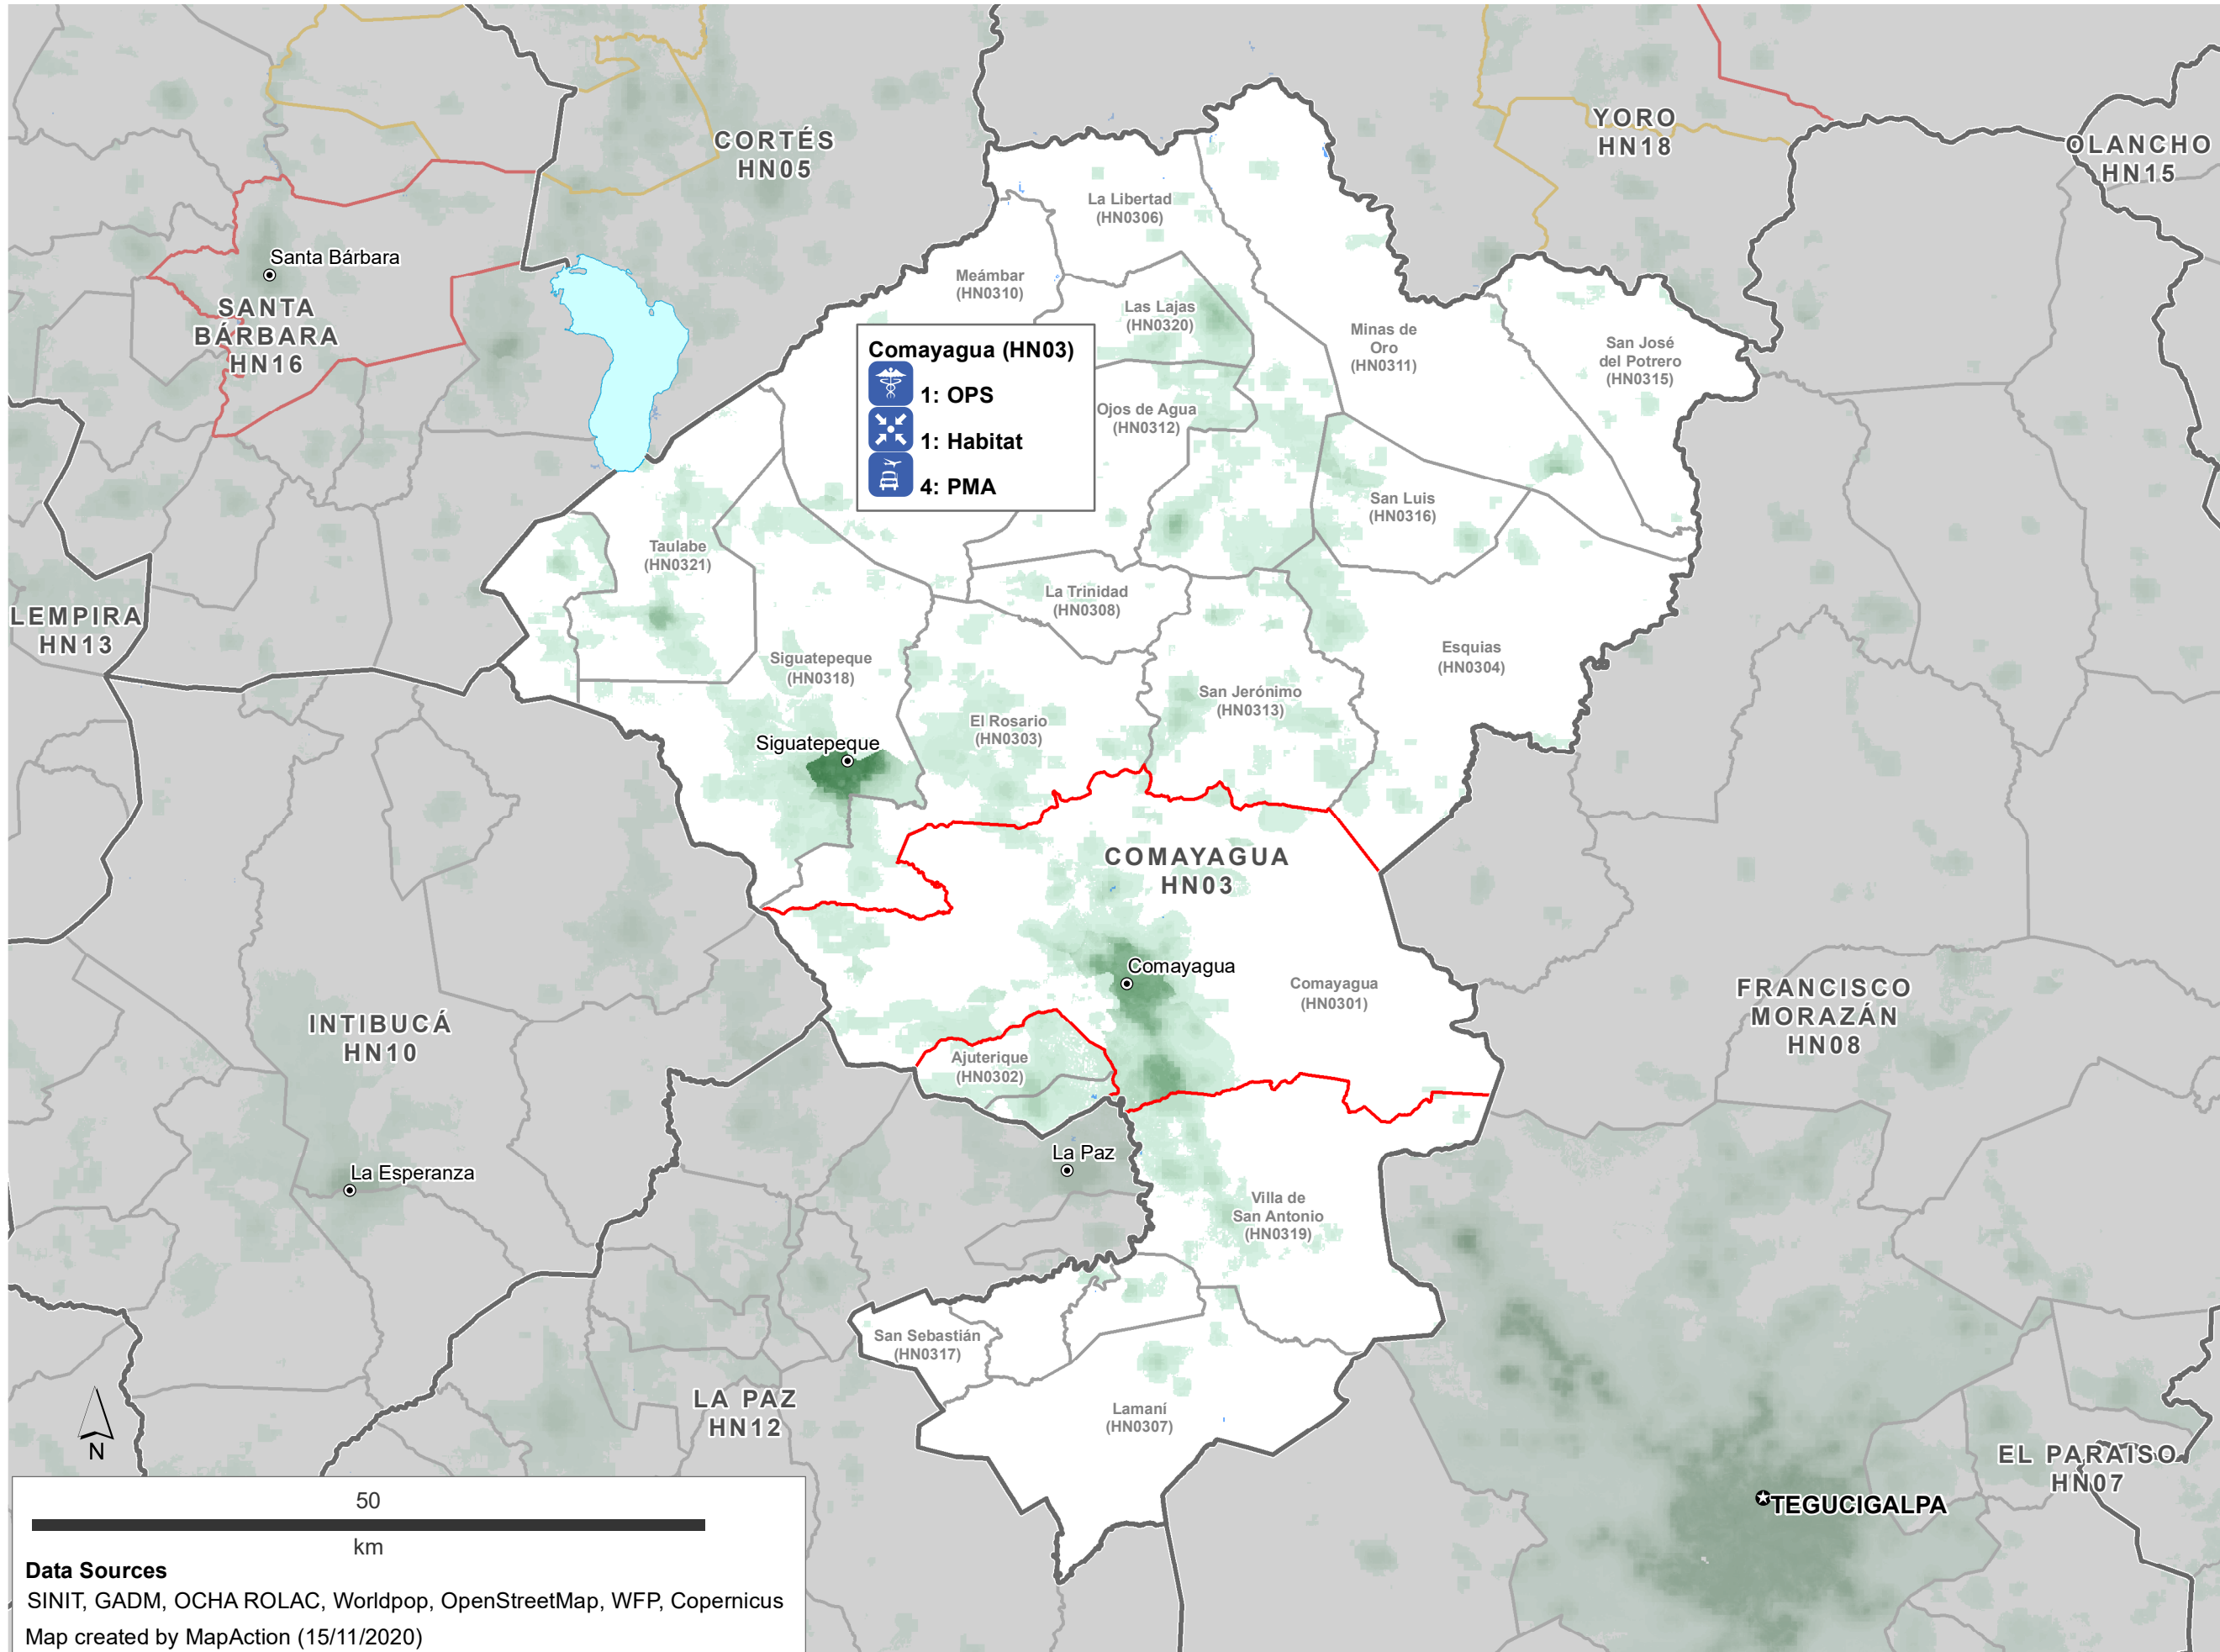

**Borders**

- INTERNATIONAL
- DEPARTMENT
- MUNICIPALITY

50  
km

**Data Sources**  
SINIT, GADM, OCHA ROLAC, Worldpop, OpenStreetMap, WFP, Copernicus  
Map created by MapAction (15/11/2020)

Humanitarian Presence: Who is doing What in Department Comayagua (as at 14th Nov 2020)