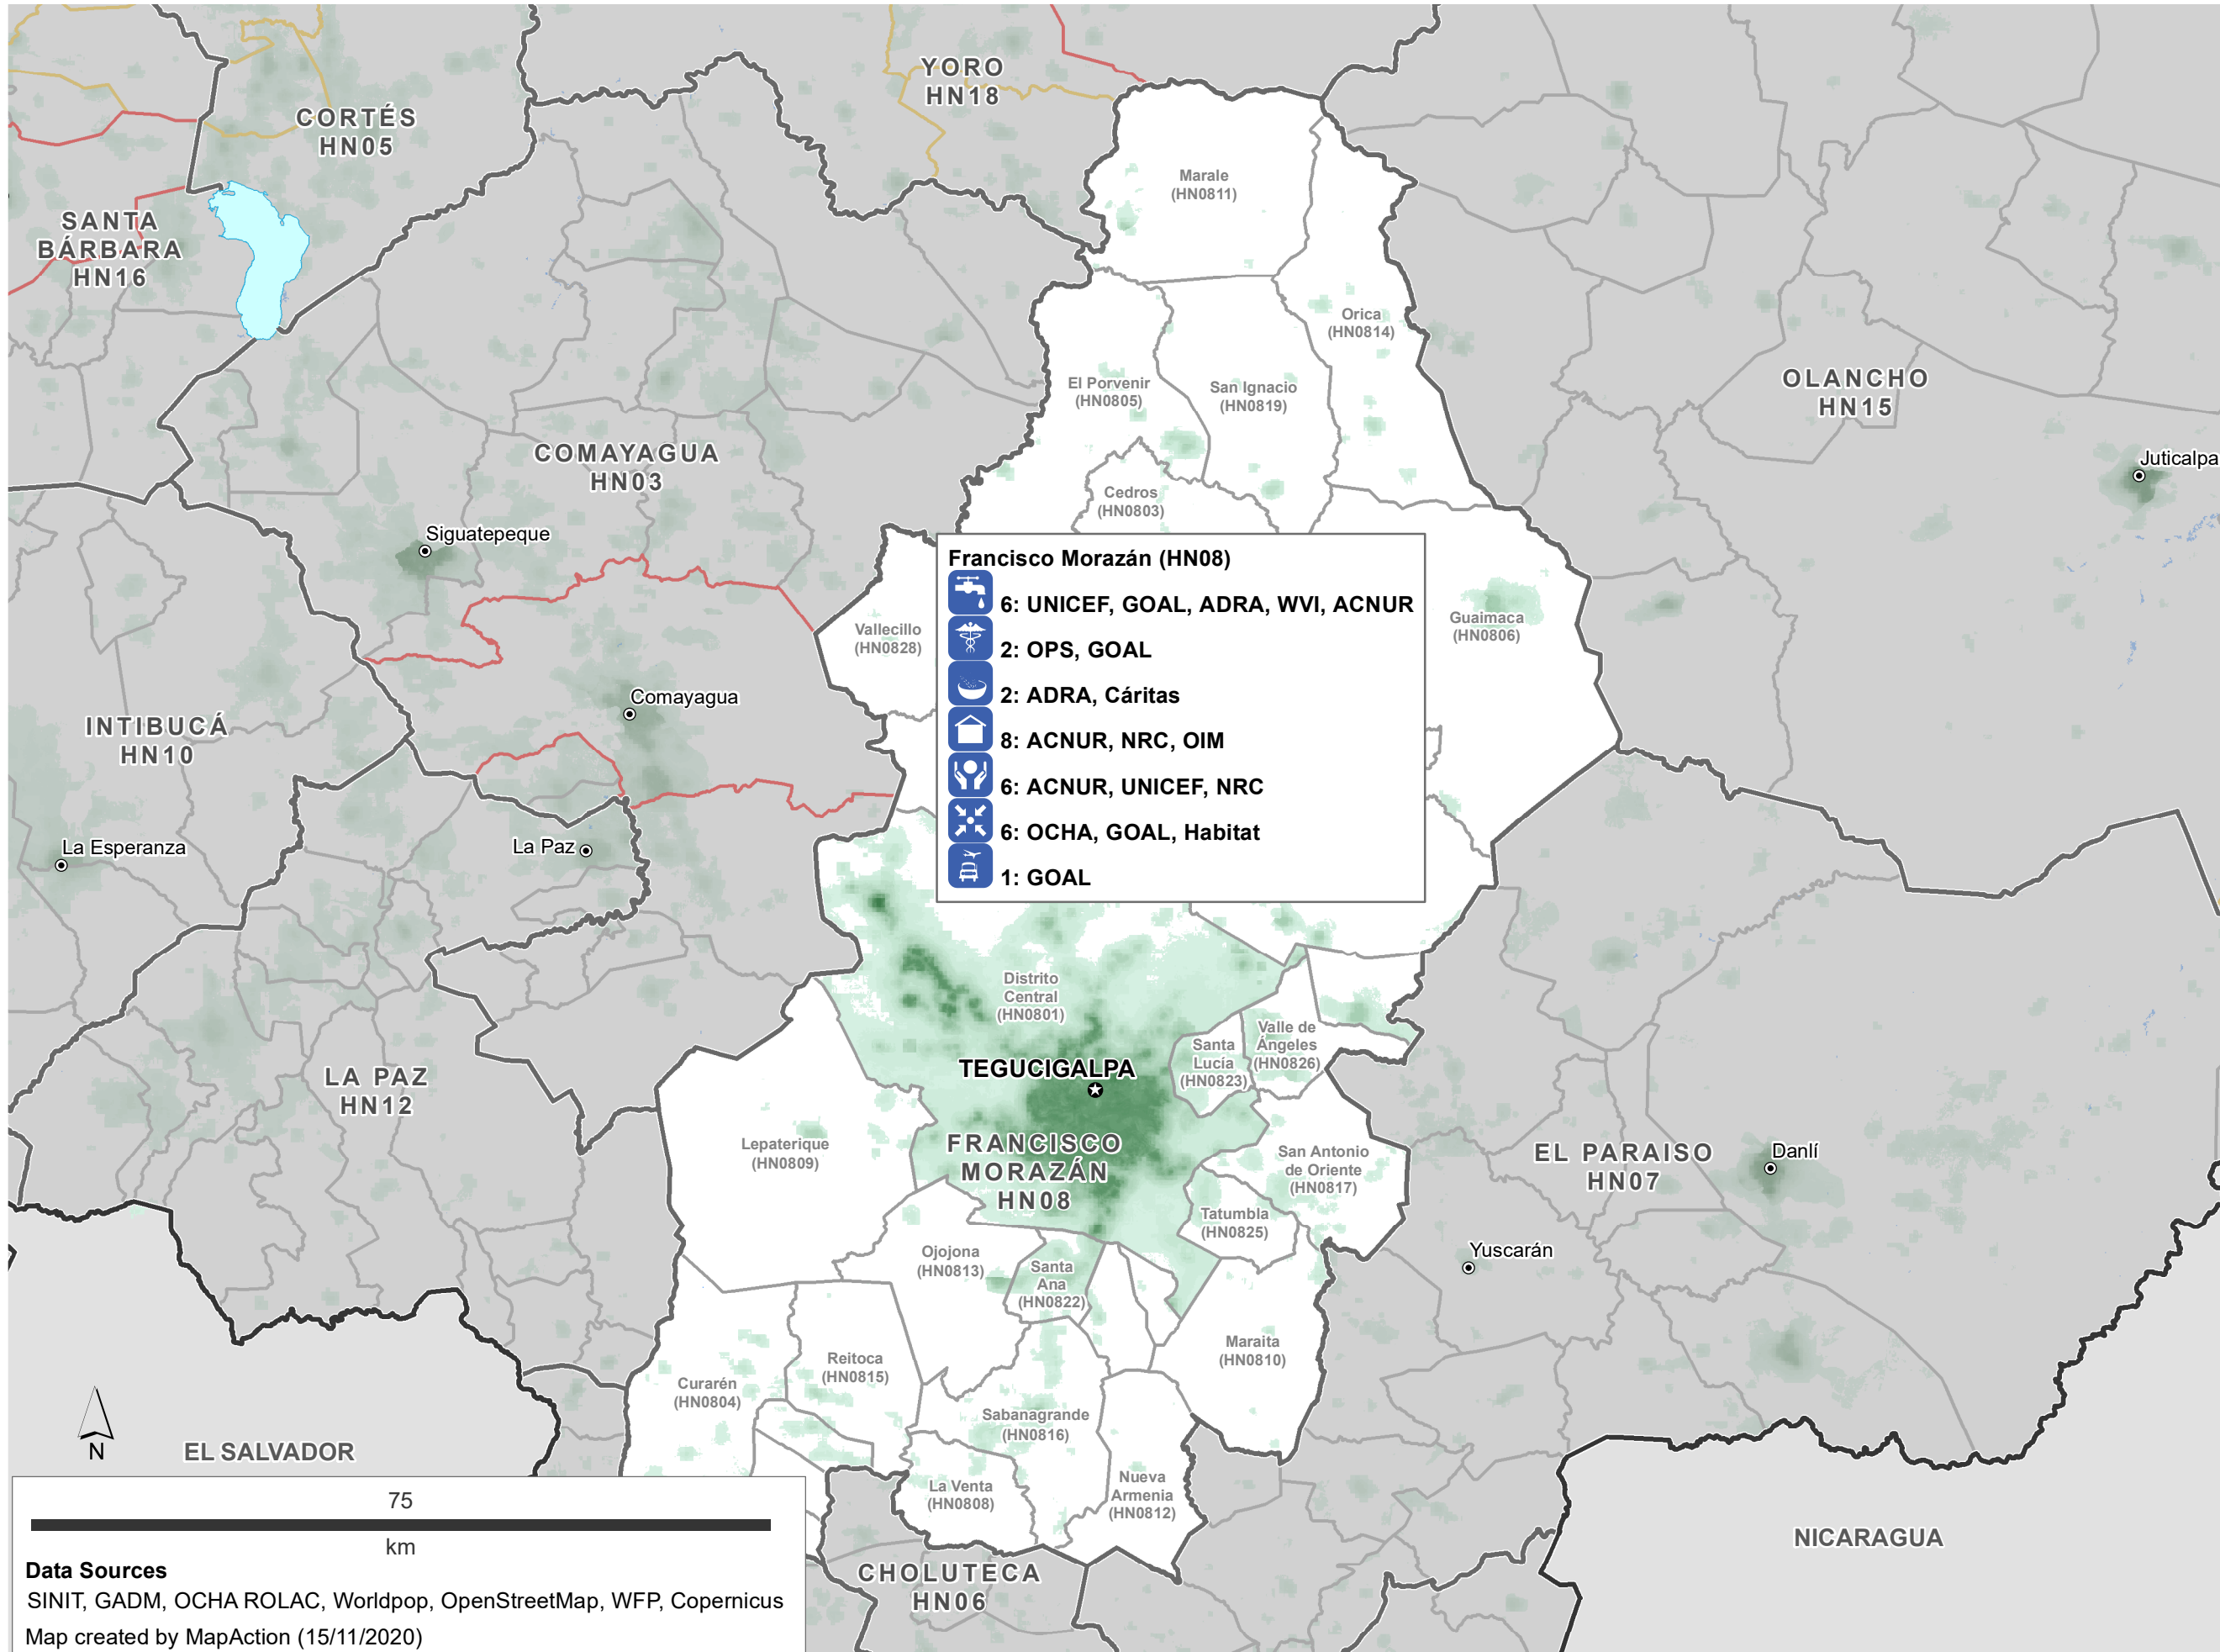

Humanitarian Presence: Who is doing What in Department Francisco Morazán (as at 14th Nov 2020)

Organisation	Acronym
ACNUR	ACNUR
ADRA	ADRA
AYUDA EN ACCIÓN	AEA
CARE	CARE
CHILD FUND	CF
Cáritas	Cáritas
FAO	FAO
GOAL	GOAL
Habitat	Habitat
Misiones del Agua Int'l	MAI
NRC	NRC
OCHA	OCHA
OHCHR	OHCHR
OIM	OIM
ONU MUJERES	OM
OPS	OPS
PLAN	PLAN
PMA	PMA
SC	SC
Trocaire	Trocaire
UNICEF	UNICEF
WVI	WVI

The labels show the total number of reported activities for each of these sectors, and who is delivering them:

Education	WASH
Protection	Health
Coordination	Food Security
Logistics	Shelter

Severity of Impact

- Critical
- High
- Known flood extent

Population Density

- High
- Low

- CAPITAL
- City

Borders

- INTERNATIONAL
- DEPARTMENT
- MUNICIPALITY

75 km

Data Sources
SINIT, GADM, OCHA ROLAC, Worldpop, OpenStreetMap, WFP, Copernicus
Map created by MapAction (15/11/2020)