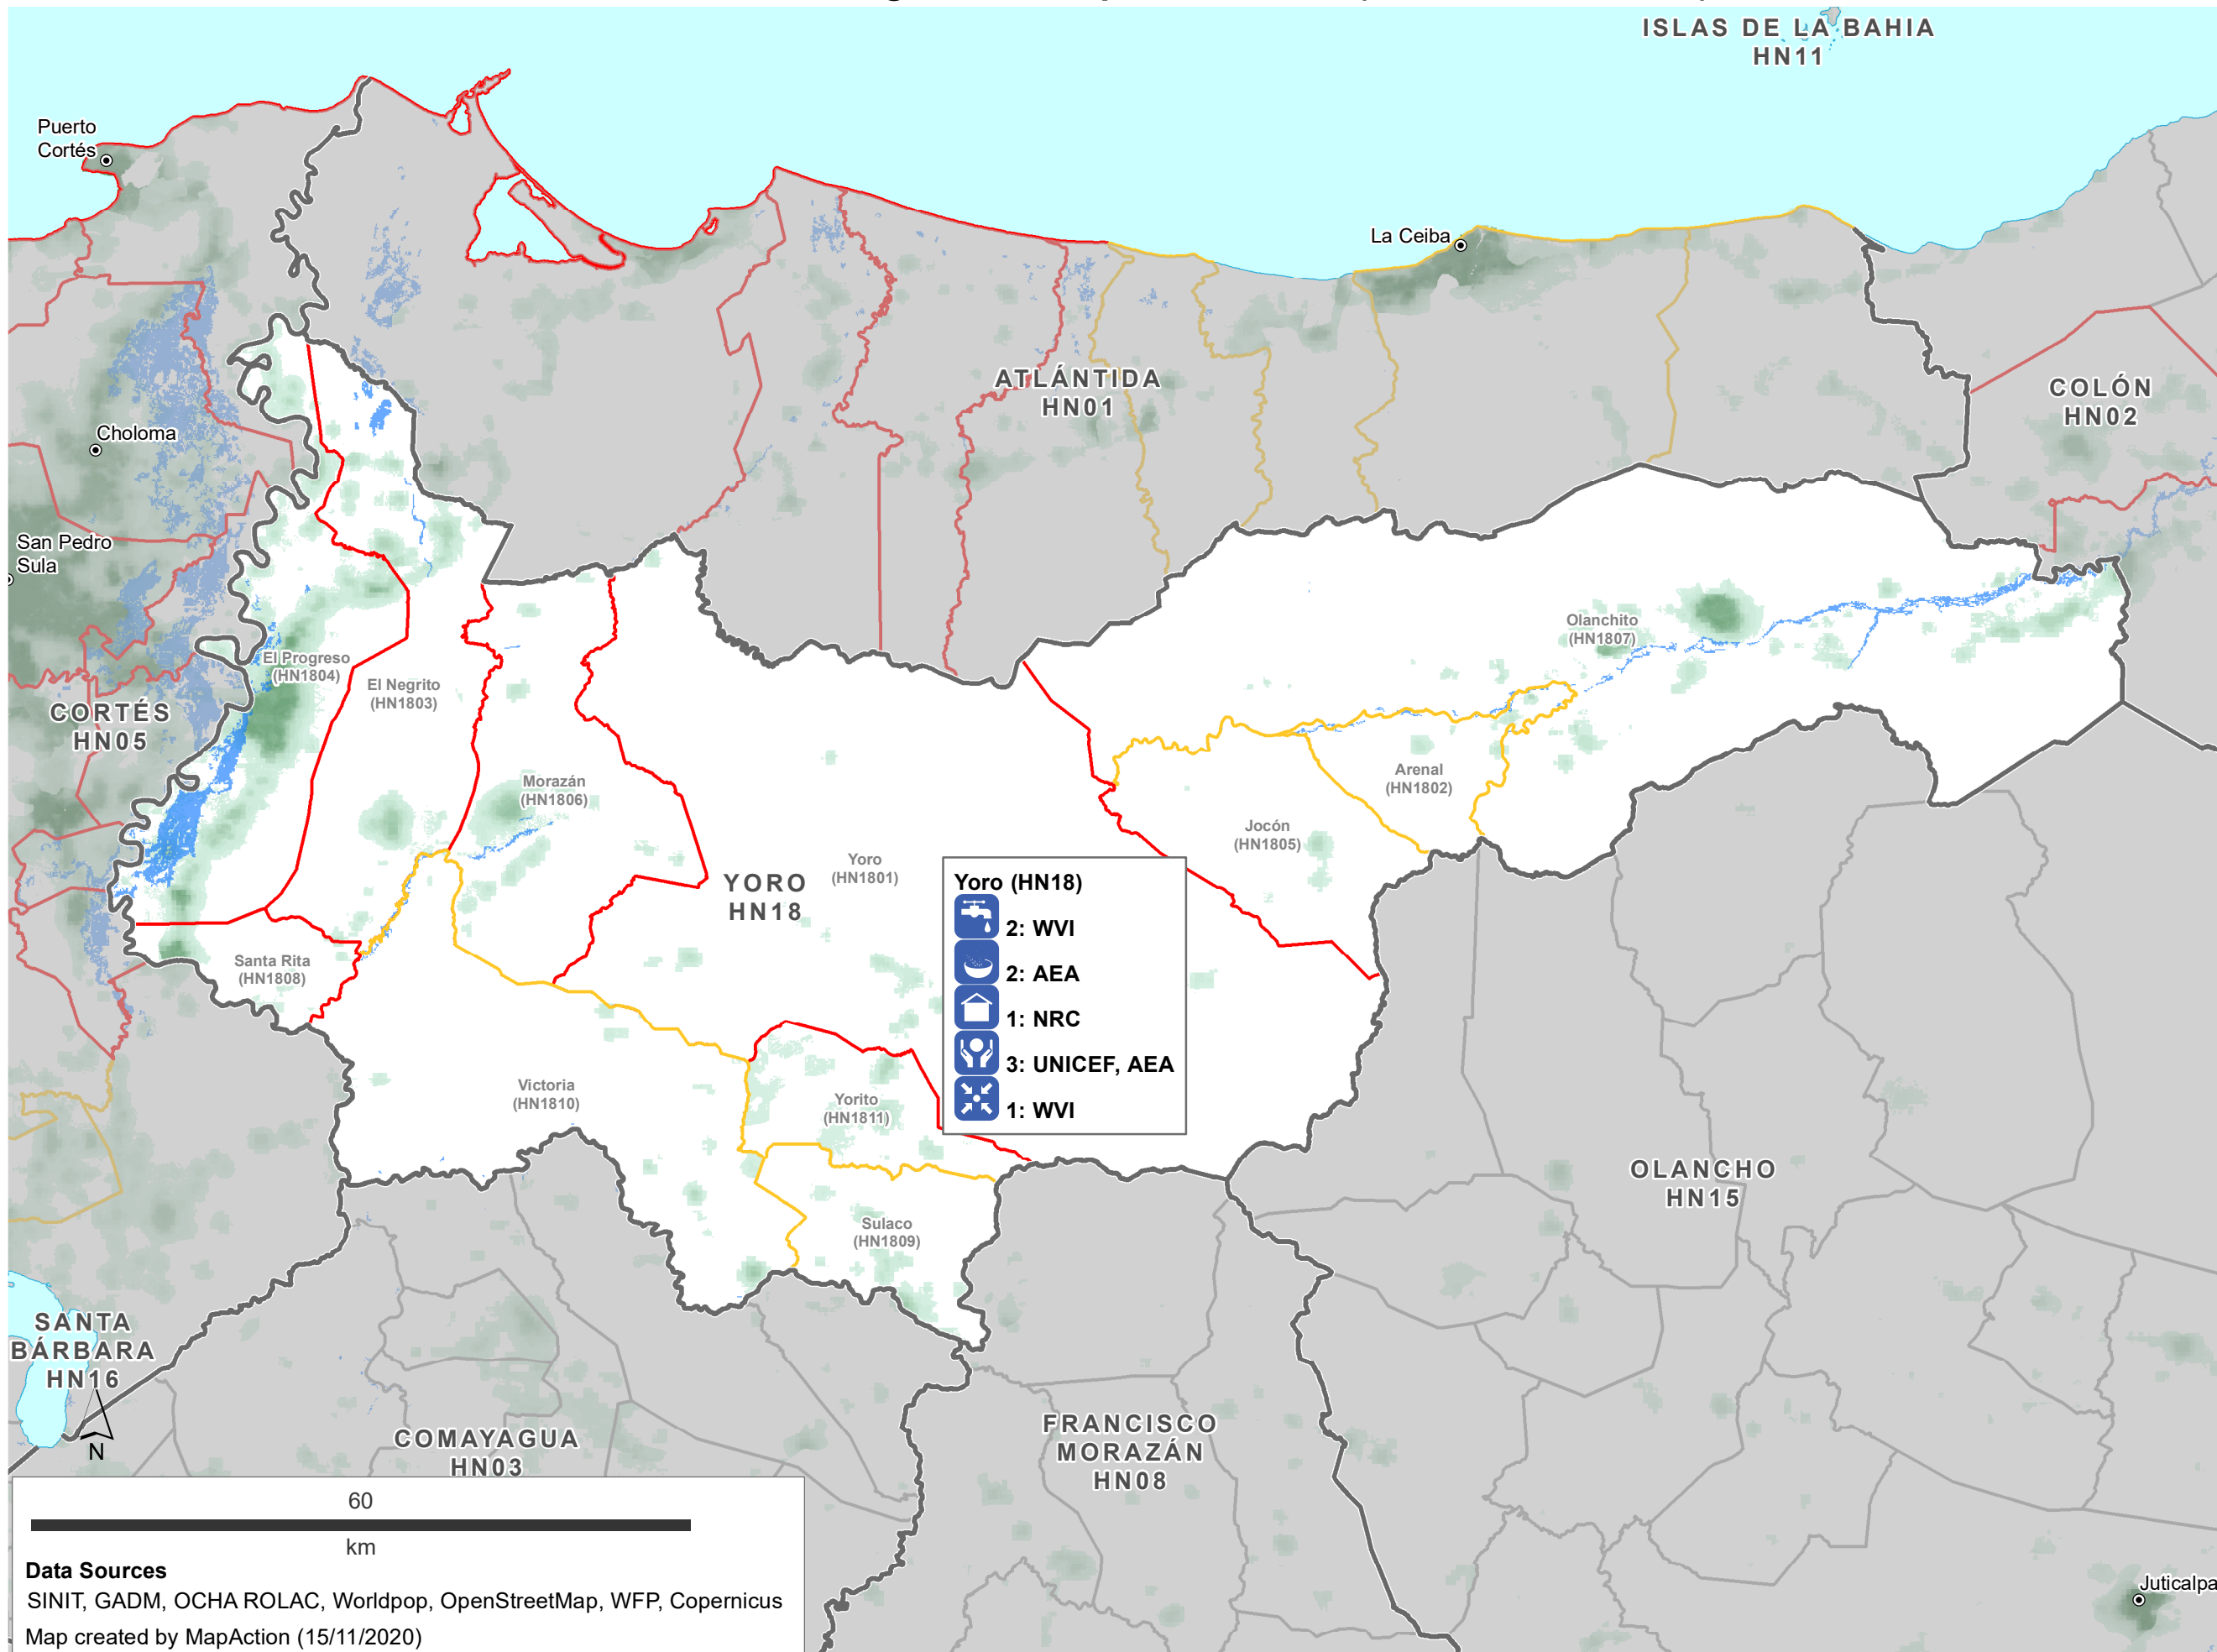

Humanitarian Presence: Who is doing What in Department Yoro (as at 14th Nov 2020)

Organisation	Acronym
ACNUR	ACNUR
ADRA	ADRA
AYUDA EN ACCIÓN	AEA
CARE	CARE
CHILD FUND	CF
Cáritas	Cáritas
FAO	FAO
GOAL	GOAL
Habitat	Habitat
Misiones del Agua Int'l	MAI
NRC	NRC
OCHA	OCHA
OHCHR	OHCHR
OIM	OIM
ONU MUJERES	OM
OPS	OPS
PLAN	PLAN
PMA	PMA
SC	SC
Trocaire	Trocaire
UNICEF	UNICEF
WVI	WVI

The labels show the total number of reported activities for each of these sectors, and who is delivering them:

- Education
- WASH
- Protection
- Health
- Coordination
- Food Security
- Logistics
- Shelter

Severity of Impact

- Critical
- High
- Known flood extent

Population Density

- High
- Low

- CAPITAL
- City

1. **Borders**
2. INTERNATIONAL
   - DEPARTMENT
   - MUNICIPALITY

Data Sources
SINIT, GADM, OCHA ROLAC, Worldpop, OpenStreetMap, WFP, Copernicus
Map created by MapAction (15/11/2020)