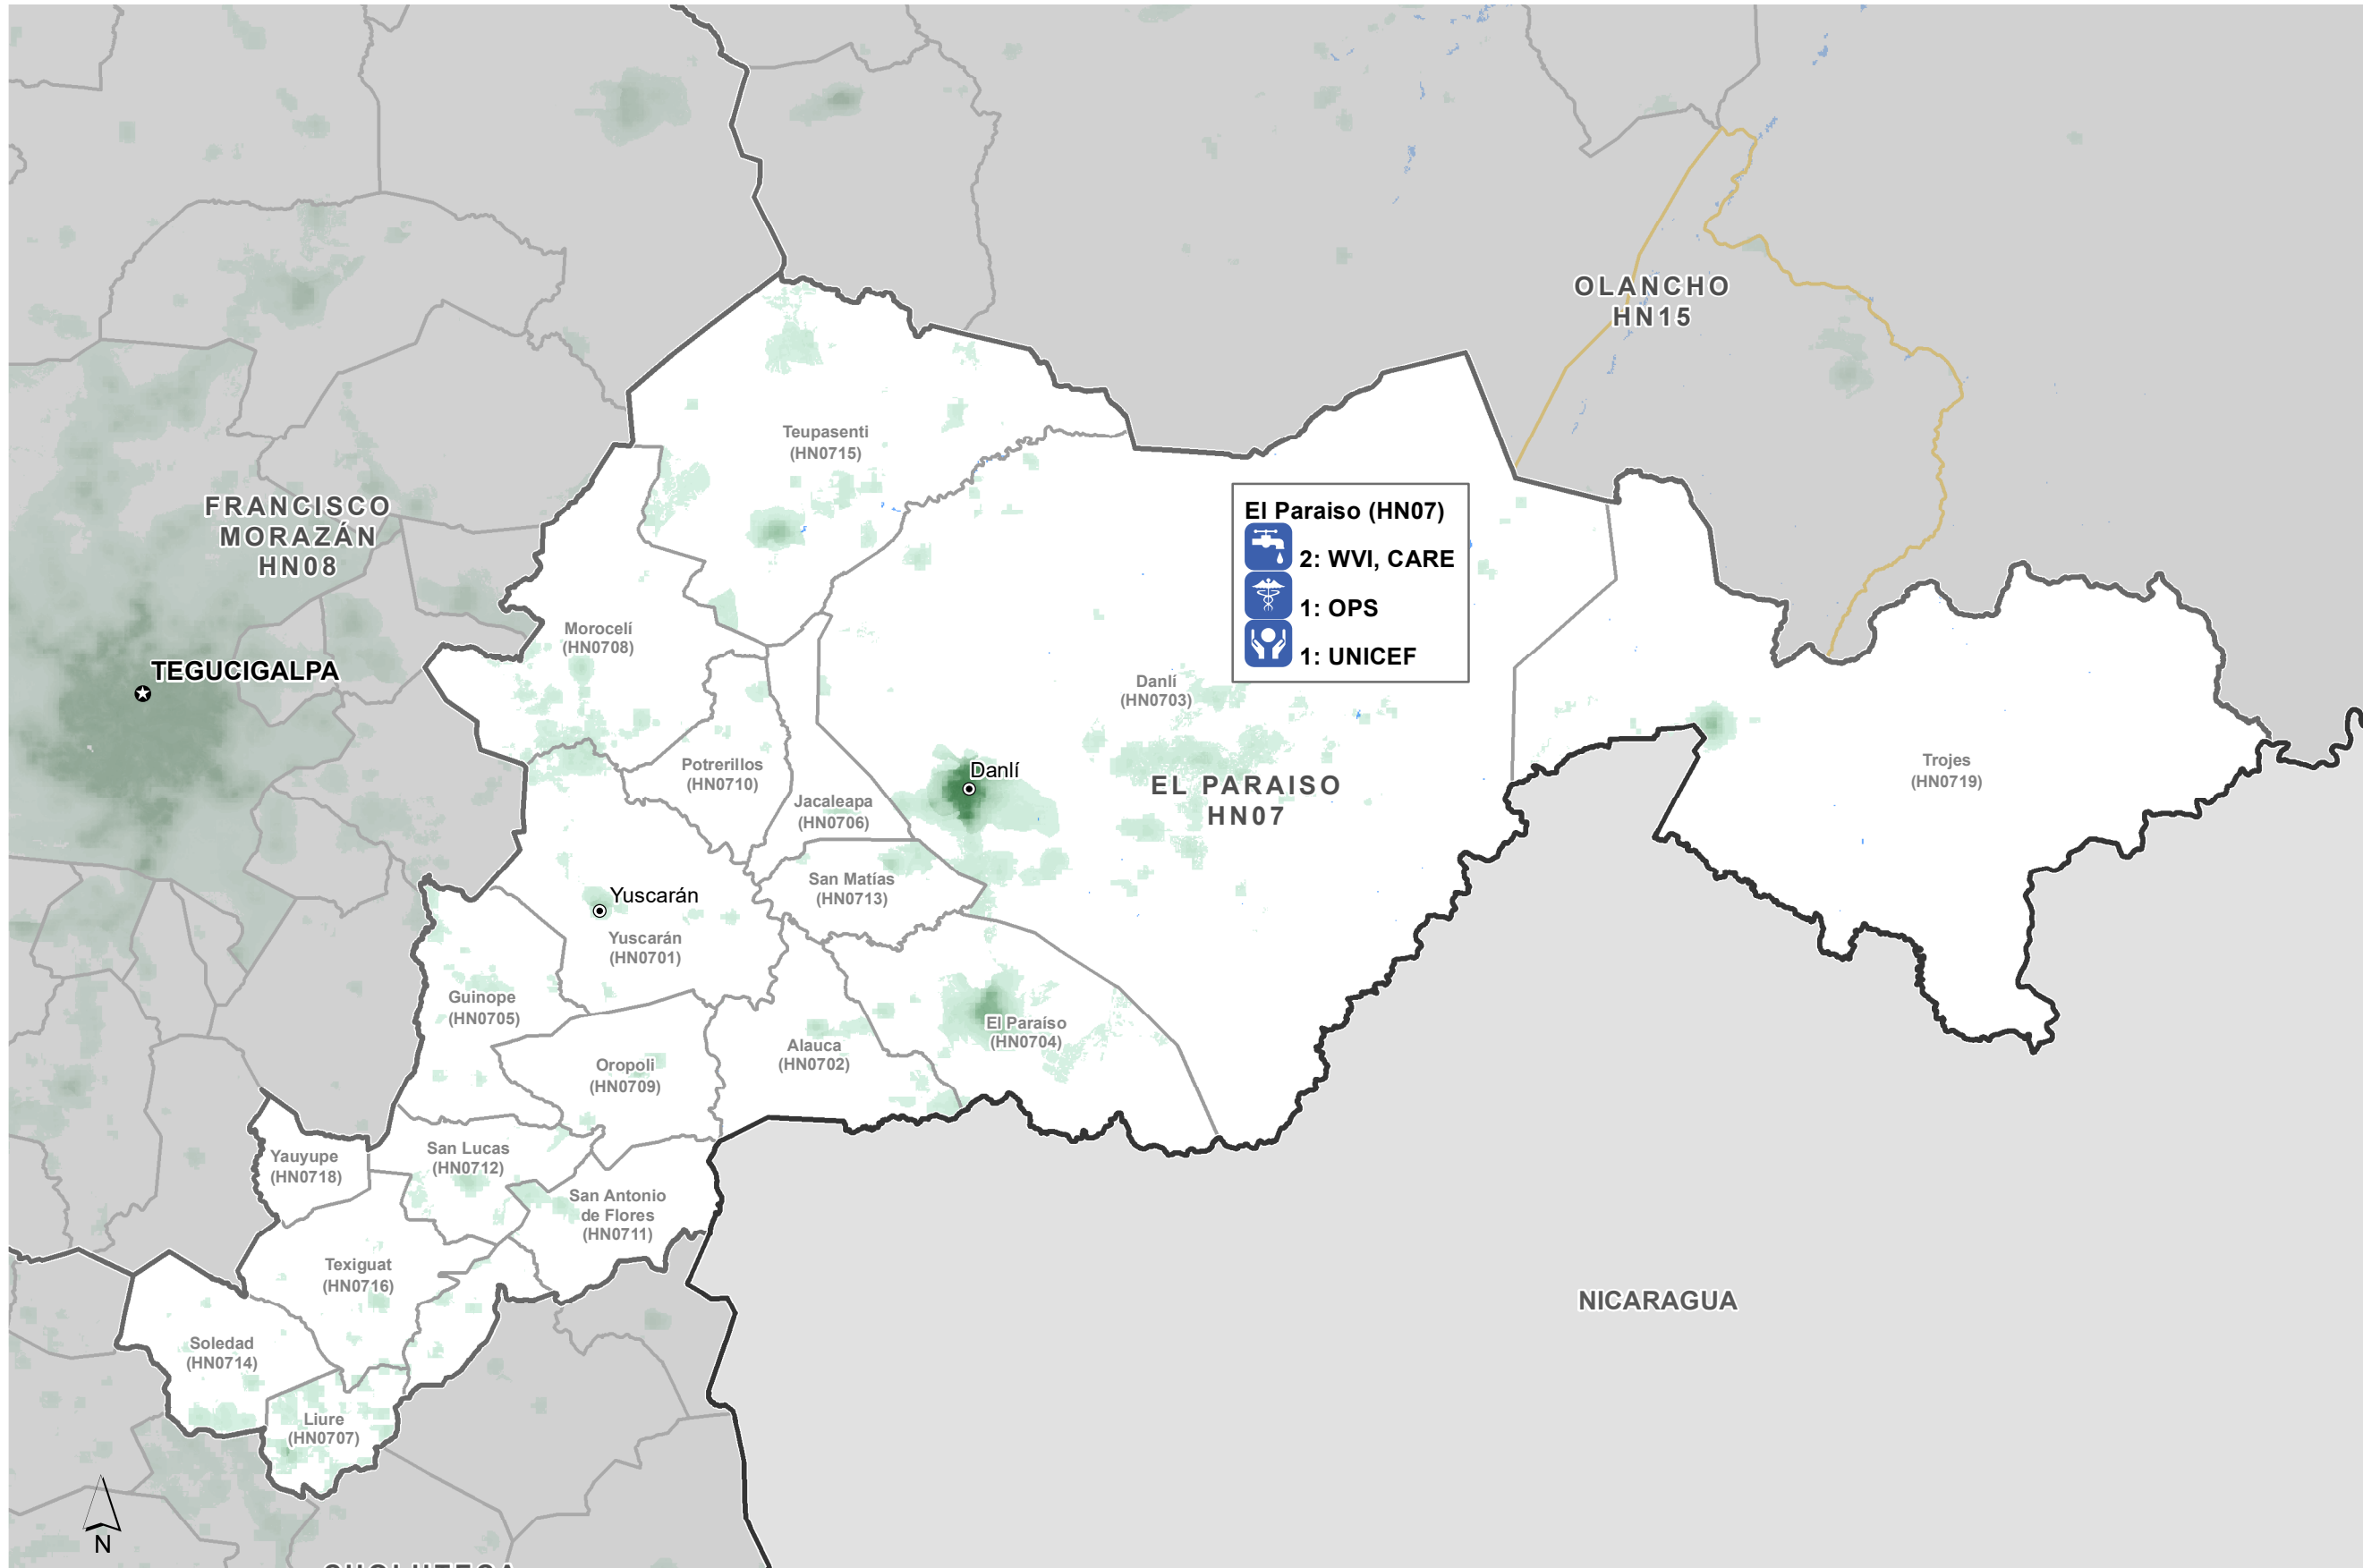

Humanitarian Presence: Who is doing What in Department El Paraiso (as at 14th Nov 2020)

Organisation	Acronym
ACNUR	ACNUR
ADRA	ADRA
AYUDA EN ACCIÓN	AEA
CARE	CARE
CHILD FUND	CF
Cáritas	Cáritas
FAO	FAO
GOAL	GOAL
Habitat	Habitat
Misiones del Agua Int'l	MAI
NRC	NRC
OCHA	OCHA
OHCHR	OHCHR
OIM	OIM
ONU MUJERES	OM
OPS	OPS
PLAN	PLAN
PMA	PMA
SC	SC
Trocaire	Trocaire
UNICEF	UNICEF
WVI	WVI

The labels show the total number of reported activities for each of these sectors, and who is delivering them:

Education	WASH
Protection	Health
Coordination	Food Security
Logistics	Shelter

Severity of Impact

	Critical
	High
	Known flood extent

Population Density

	High
	Low

	CAPITAL
	City

Borders

	INTERNATIONAL
	DEPARTMENT
	MUNICIPALITY

60 km

Data Sources
SINIT, GADM, OCHA ROLAC, Worldpop, OpenStreetMap, WFP, Copernicus
Map created by MapAction (15/11/2020)