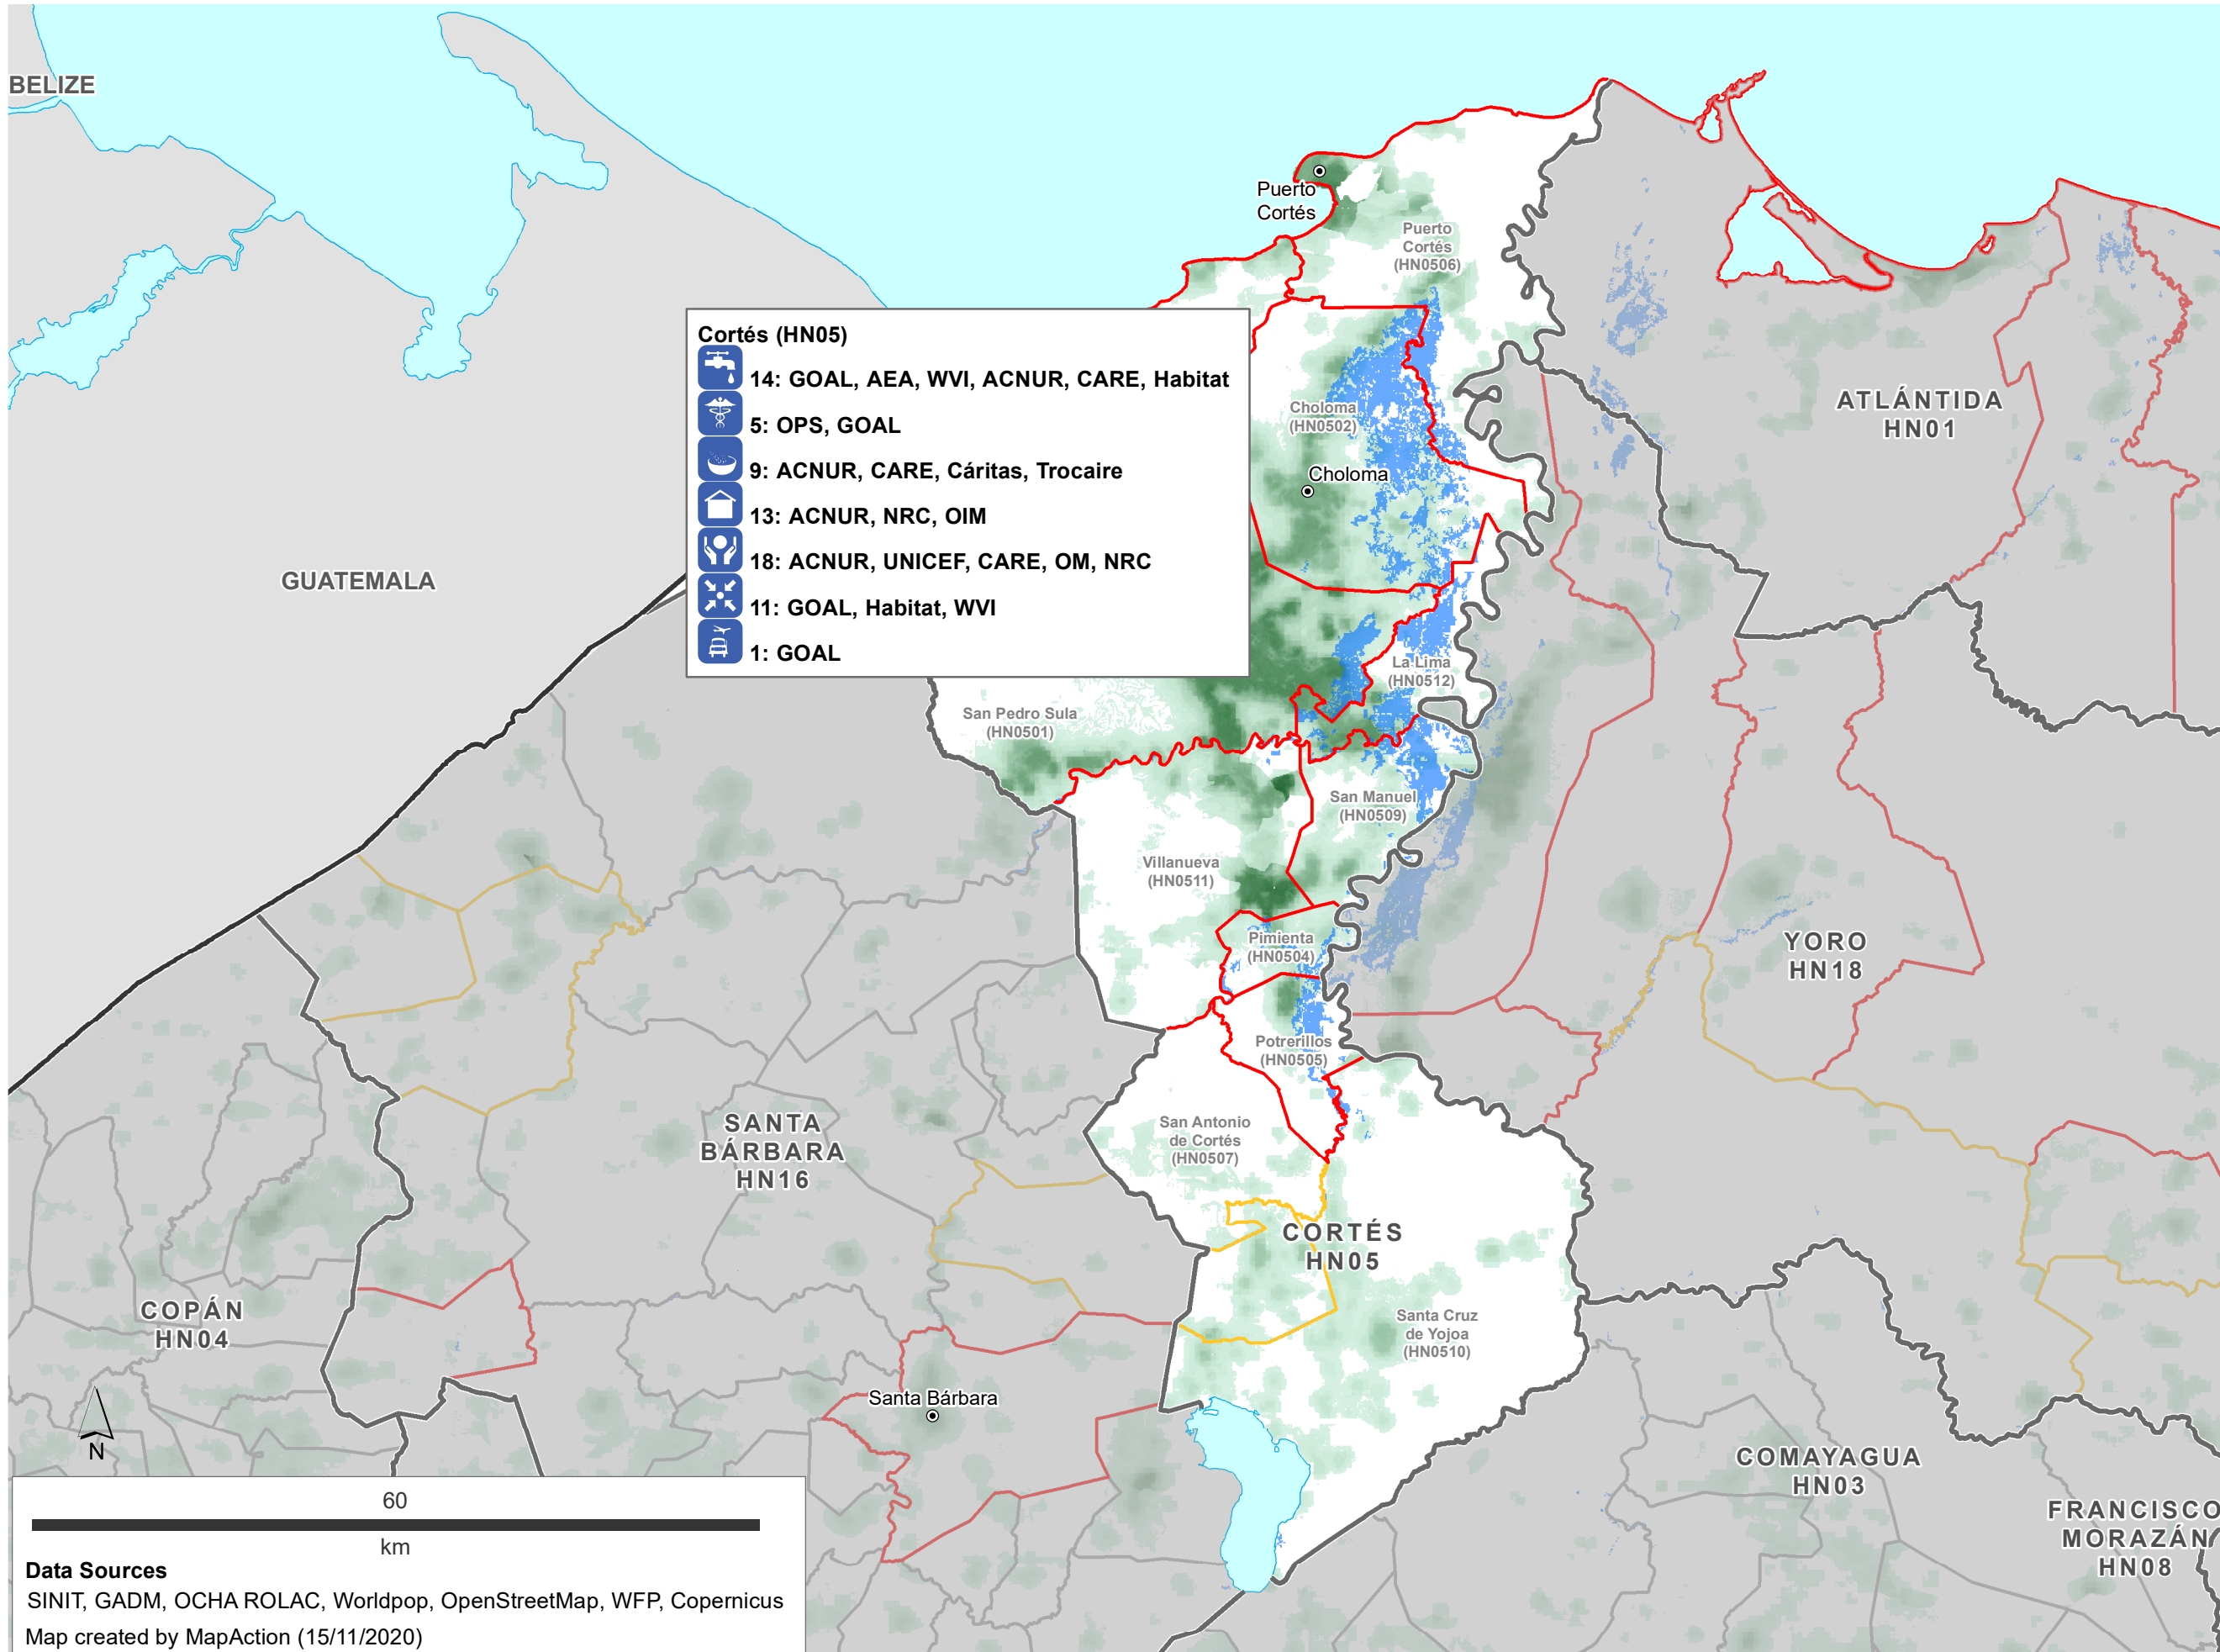

Humanitarian Presence: Who is doing What in Department Cortés (as at 14th Nov 2020)

Cortés (HN05)

- 14: GOAL, AEA, WVI, ACNUR, CARE, Habitat
- 5: OPS, GOAL
- 9: ACNUR, CARE, Cáritas, Trocaire
- 13: ACNUR, NRC, OIM
- 18: ACNUR, UNICEF, CARE, OM, NRC
- 11: GOAL, Habitat, WVI
- 1: GOAL

Organisation	Acronym
ACNUR	ACNUR
ADRA	ADRA
AYUDA EN ACCIÓN	AEA
CARE	CARE
CHILD FUND	CF
Cáritas	Cáritas
FAO	FAO
GOAL	GOAL
Habitat	Habitat
Misiones del Agua Int'l	MAI
NRC	NRC
OCHA	OCHA
OHCHR	OHCHR
OIM	OIM
ONU MUJERES	OM
OPS	OPS
PLAN	PLAN
PMA	PMA
SC	SC
Trocaire	Trocaire
UNICEF	UNICEF
WVI	WVI

The labels show the total number of reported activities for each of these sectors, and who is delivering them:

Education	WASH
Protection	Health
Coordination	Food Security
Logistics	Shelter

Severity of Impact

- Critical
- High
- Known flood extent

Population Density

- High
- Low

- CAPITAL
- City

Borders

- INTERNATIONAL
- DEPARTMENT
- MUNICIPALITY

60 km

Data Sources
SINIT, GADM, OCHA ROLAC, Worldpop, OpenStreetMap, WFP, Copernicus
Map created by MapAction (15/11/2020)