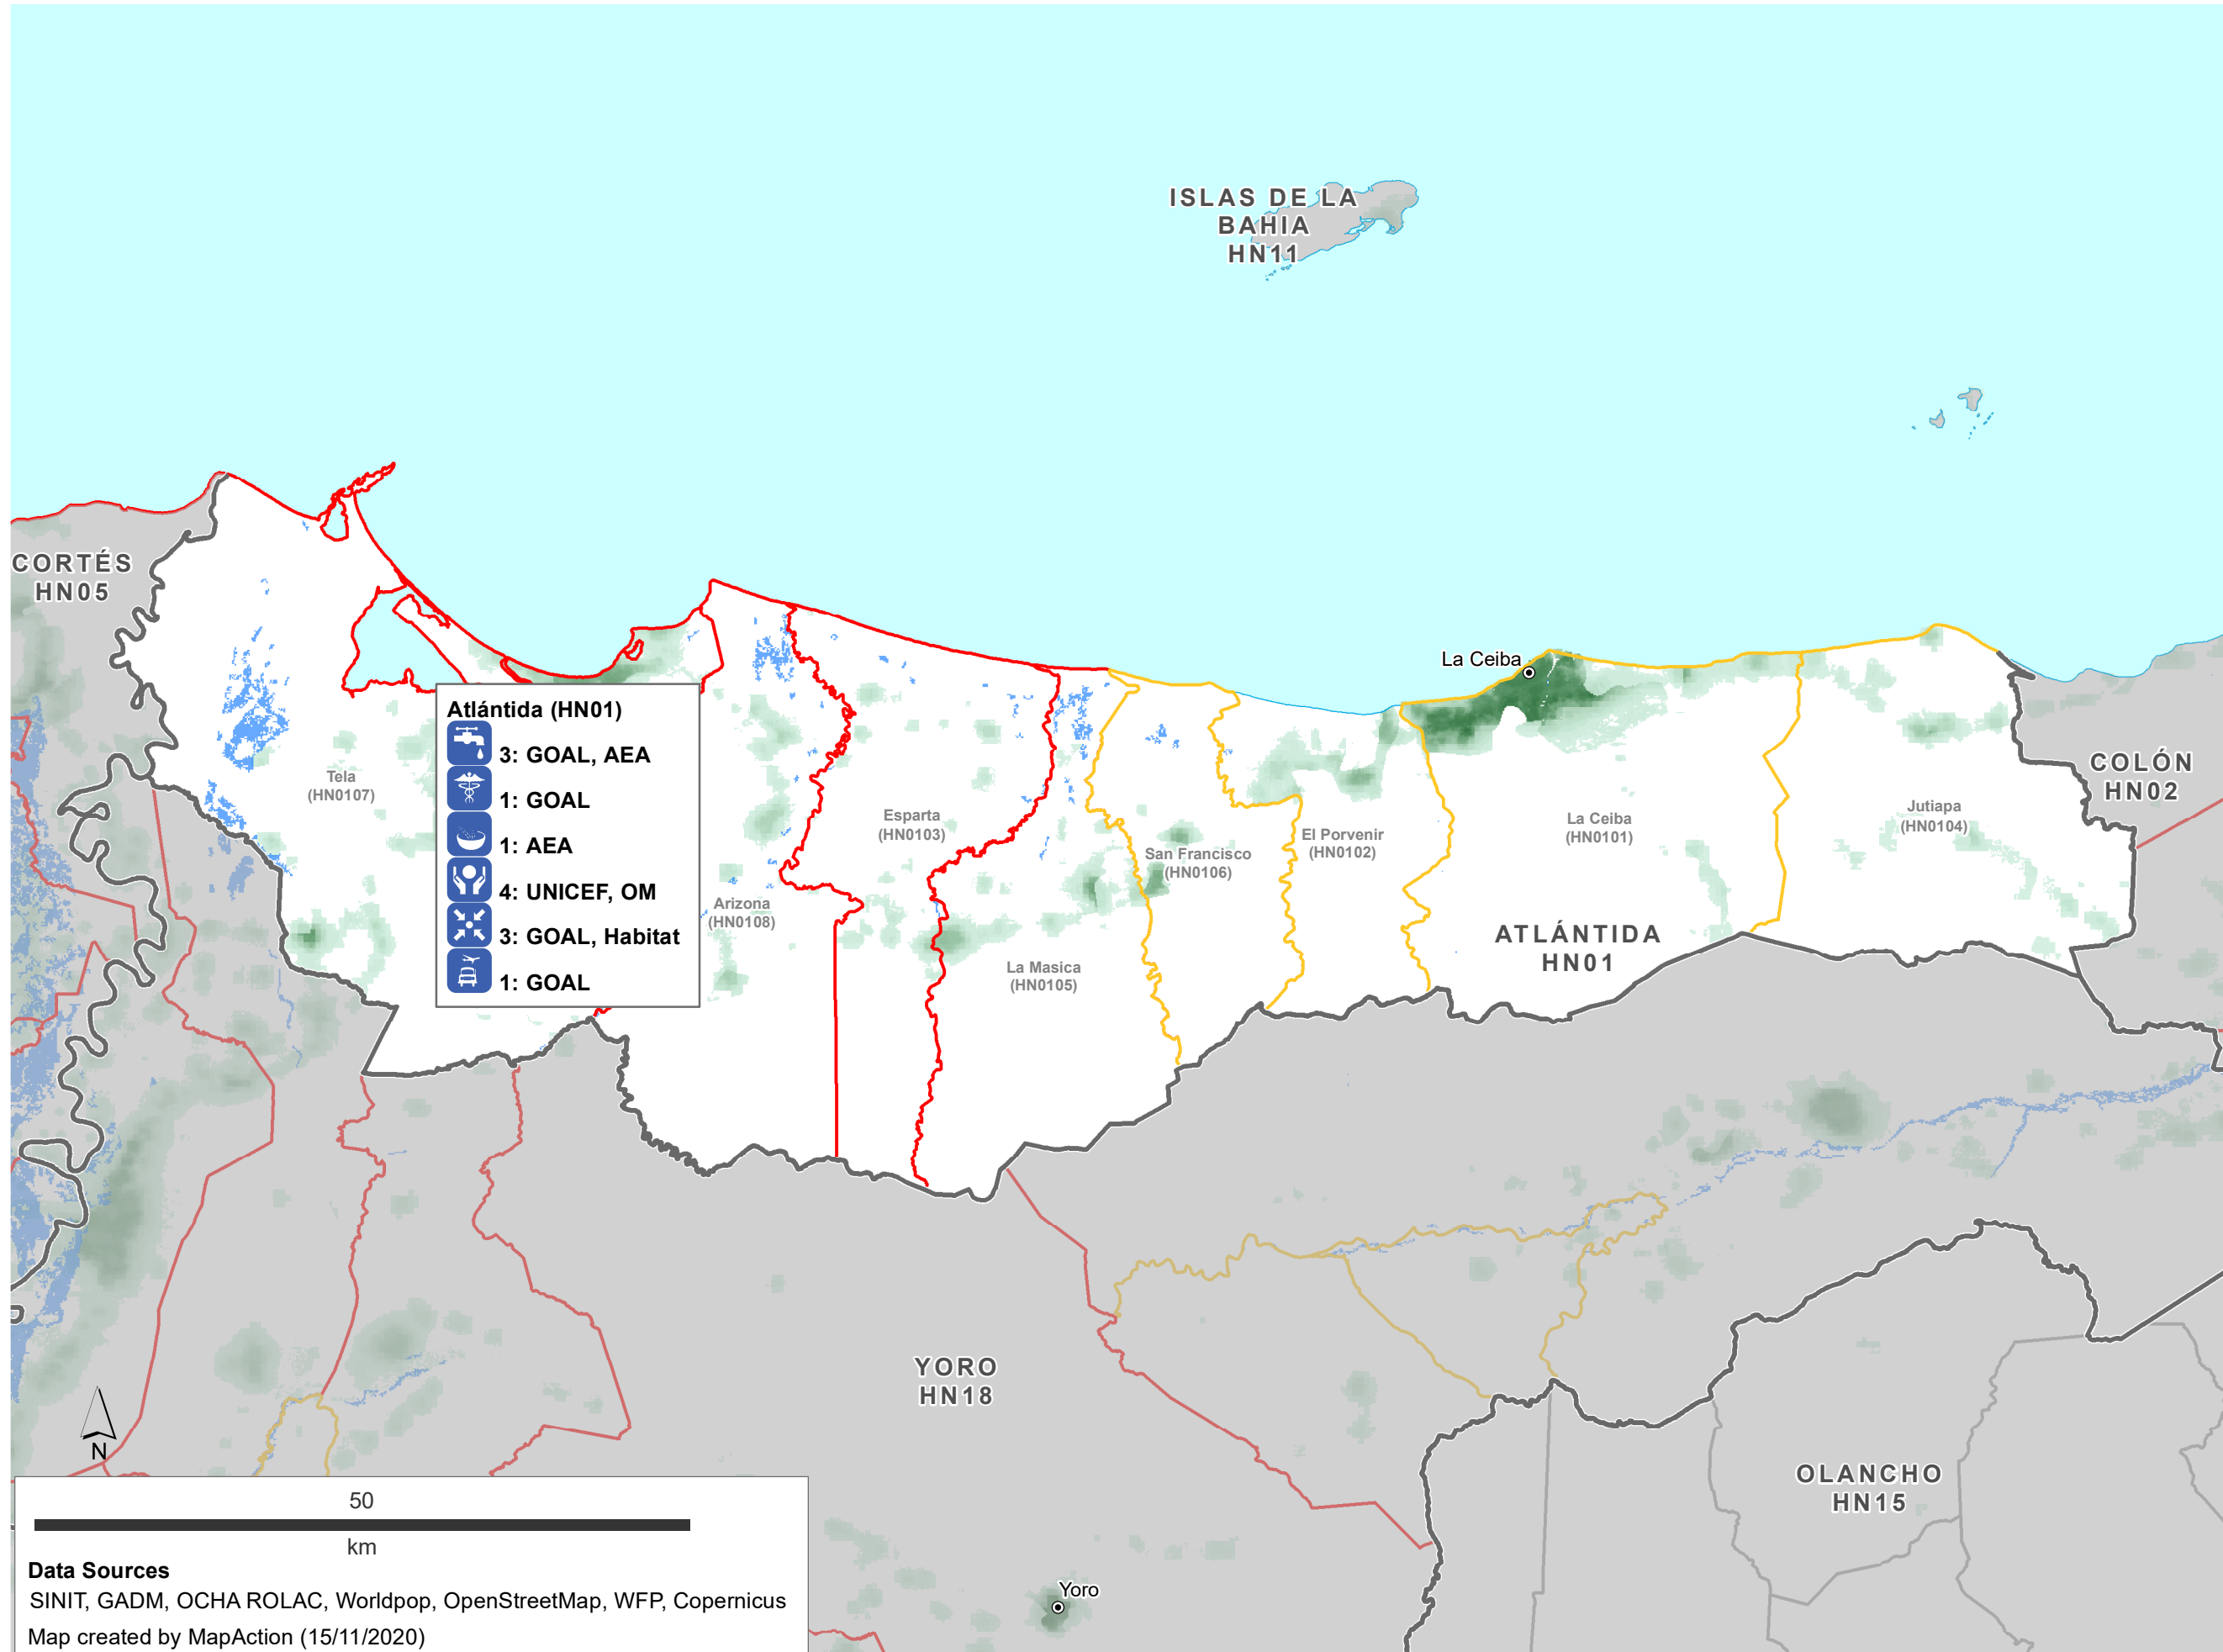

Humanitarian Presence: Who is doing What in Department Atlántida (as at 14th Nov 2020)

Organisation	Acronym
ACNUR	ACNUR
ADRA	ADRA
AYUDA EN ACCIÓN	AEA
CARE	CARE
CHILD FUND	CF
Cáritas	Cáritas
FAO	FAO
GOAL	GOAL
Habitat	Habitat
Misiones del Agua Int'l	MAI
NRC	NRC
OCHA	OCHA
OHCHR	OHCHR
OIM	OIM
ONU MUJERES	OM
OPS	OPS
PLAN	PLAN
PMA	PMA
SC	SC
Trocaire	Trocaire
UNICEF	UNICEF
WVI	WVI

Atlántida (HN01)

- 3: GOAL, AEA
- 1: GOAL
- 1: AEA
- 4: UNICEF, OM
- 3: GOAL, Habitat
- 1: GOAL

The labels show the total number of reported activities for each of these sectors, and who is delivering them:

- Education
- Protection
- Coordination
- Logistics
- WASH
- Health
- Food Security
- Shelter

Severity of Impact

- Critical
- High
- Known flood extent

Population Density

- High
- Low

Capitals and City

- CAPITAL
- City

Borders

- INTERNATIONAL
- DEPARTMENT
- MUNICIPALITY

Data Sources
SINIT, GADM, OCHA ROLAC, Worldpop, OpenStreetMap, WFP, Copernicus
Map created by MapAction (15/11/2020)