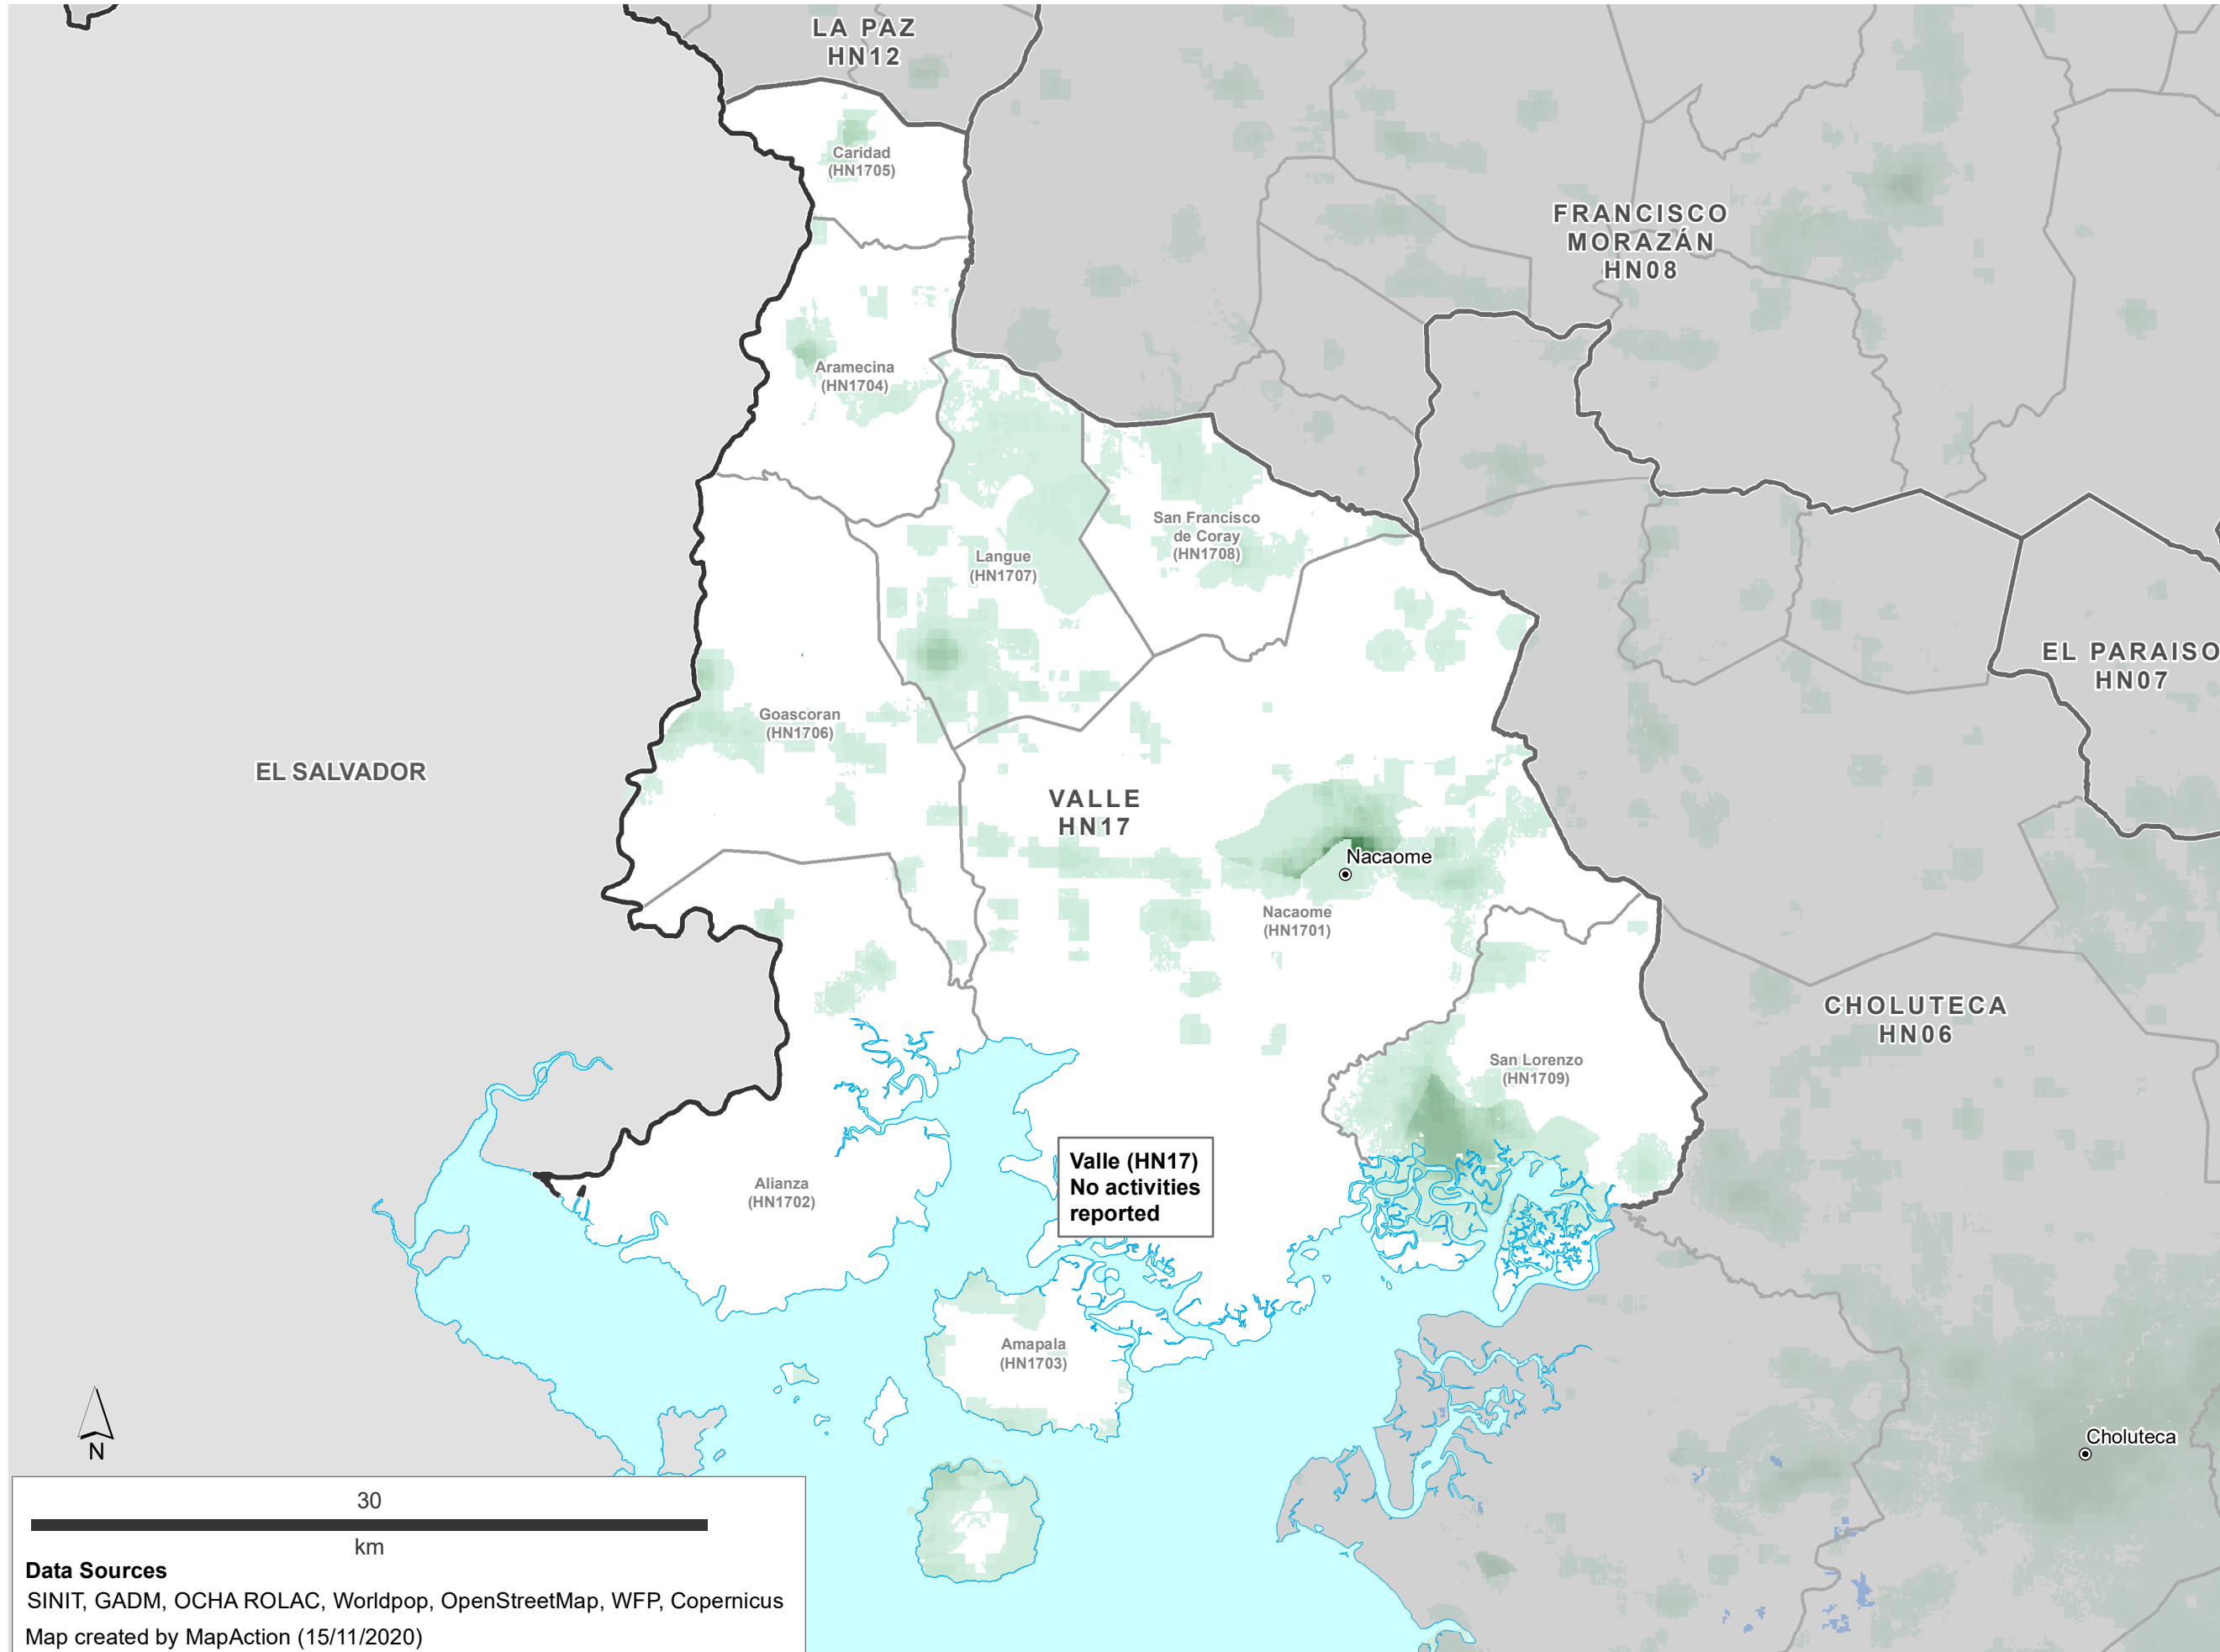

**Data Sources**  
SINIT, GADM, OCHA ROLAC, Worldpop, OpenStreetMap, WFP, Copernicus  
Map created by MapAction (15/11/2020)

Humanitarian Presence: Who is doing What in Department Valle (as at 14th Nov 2020)