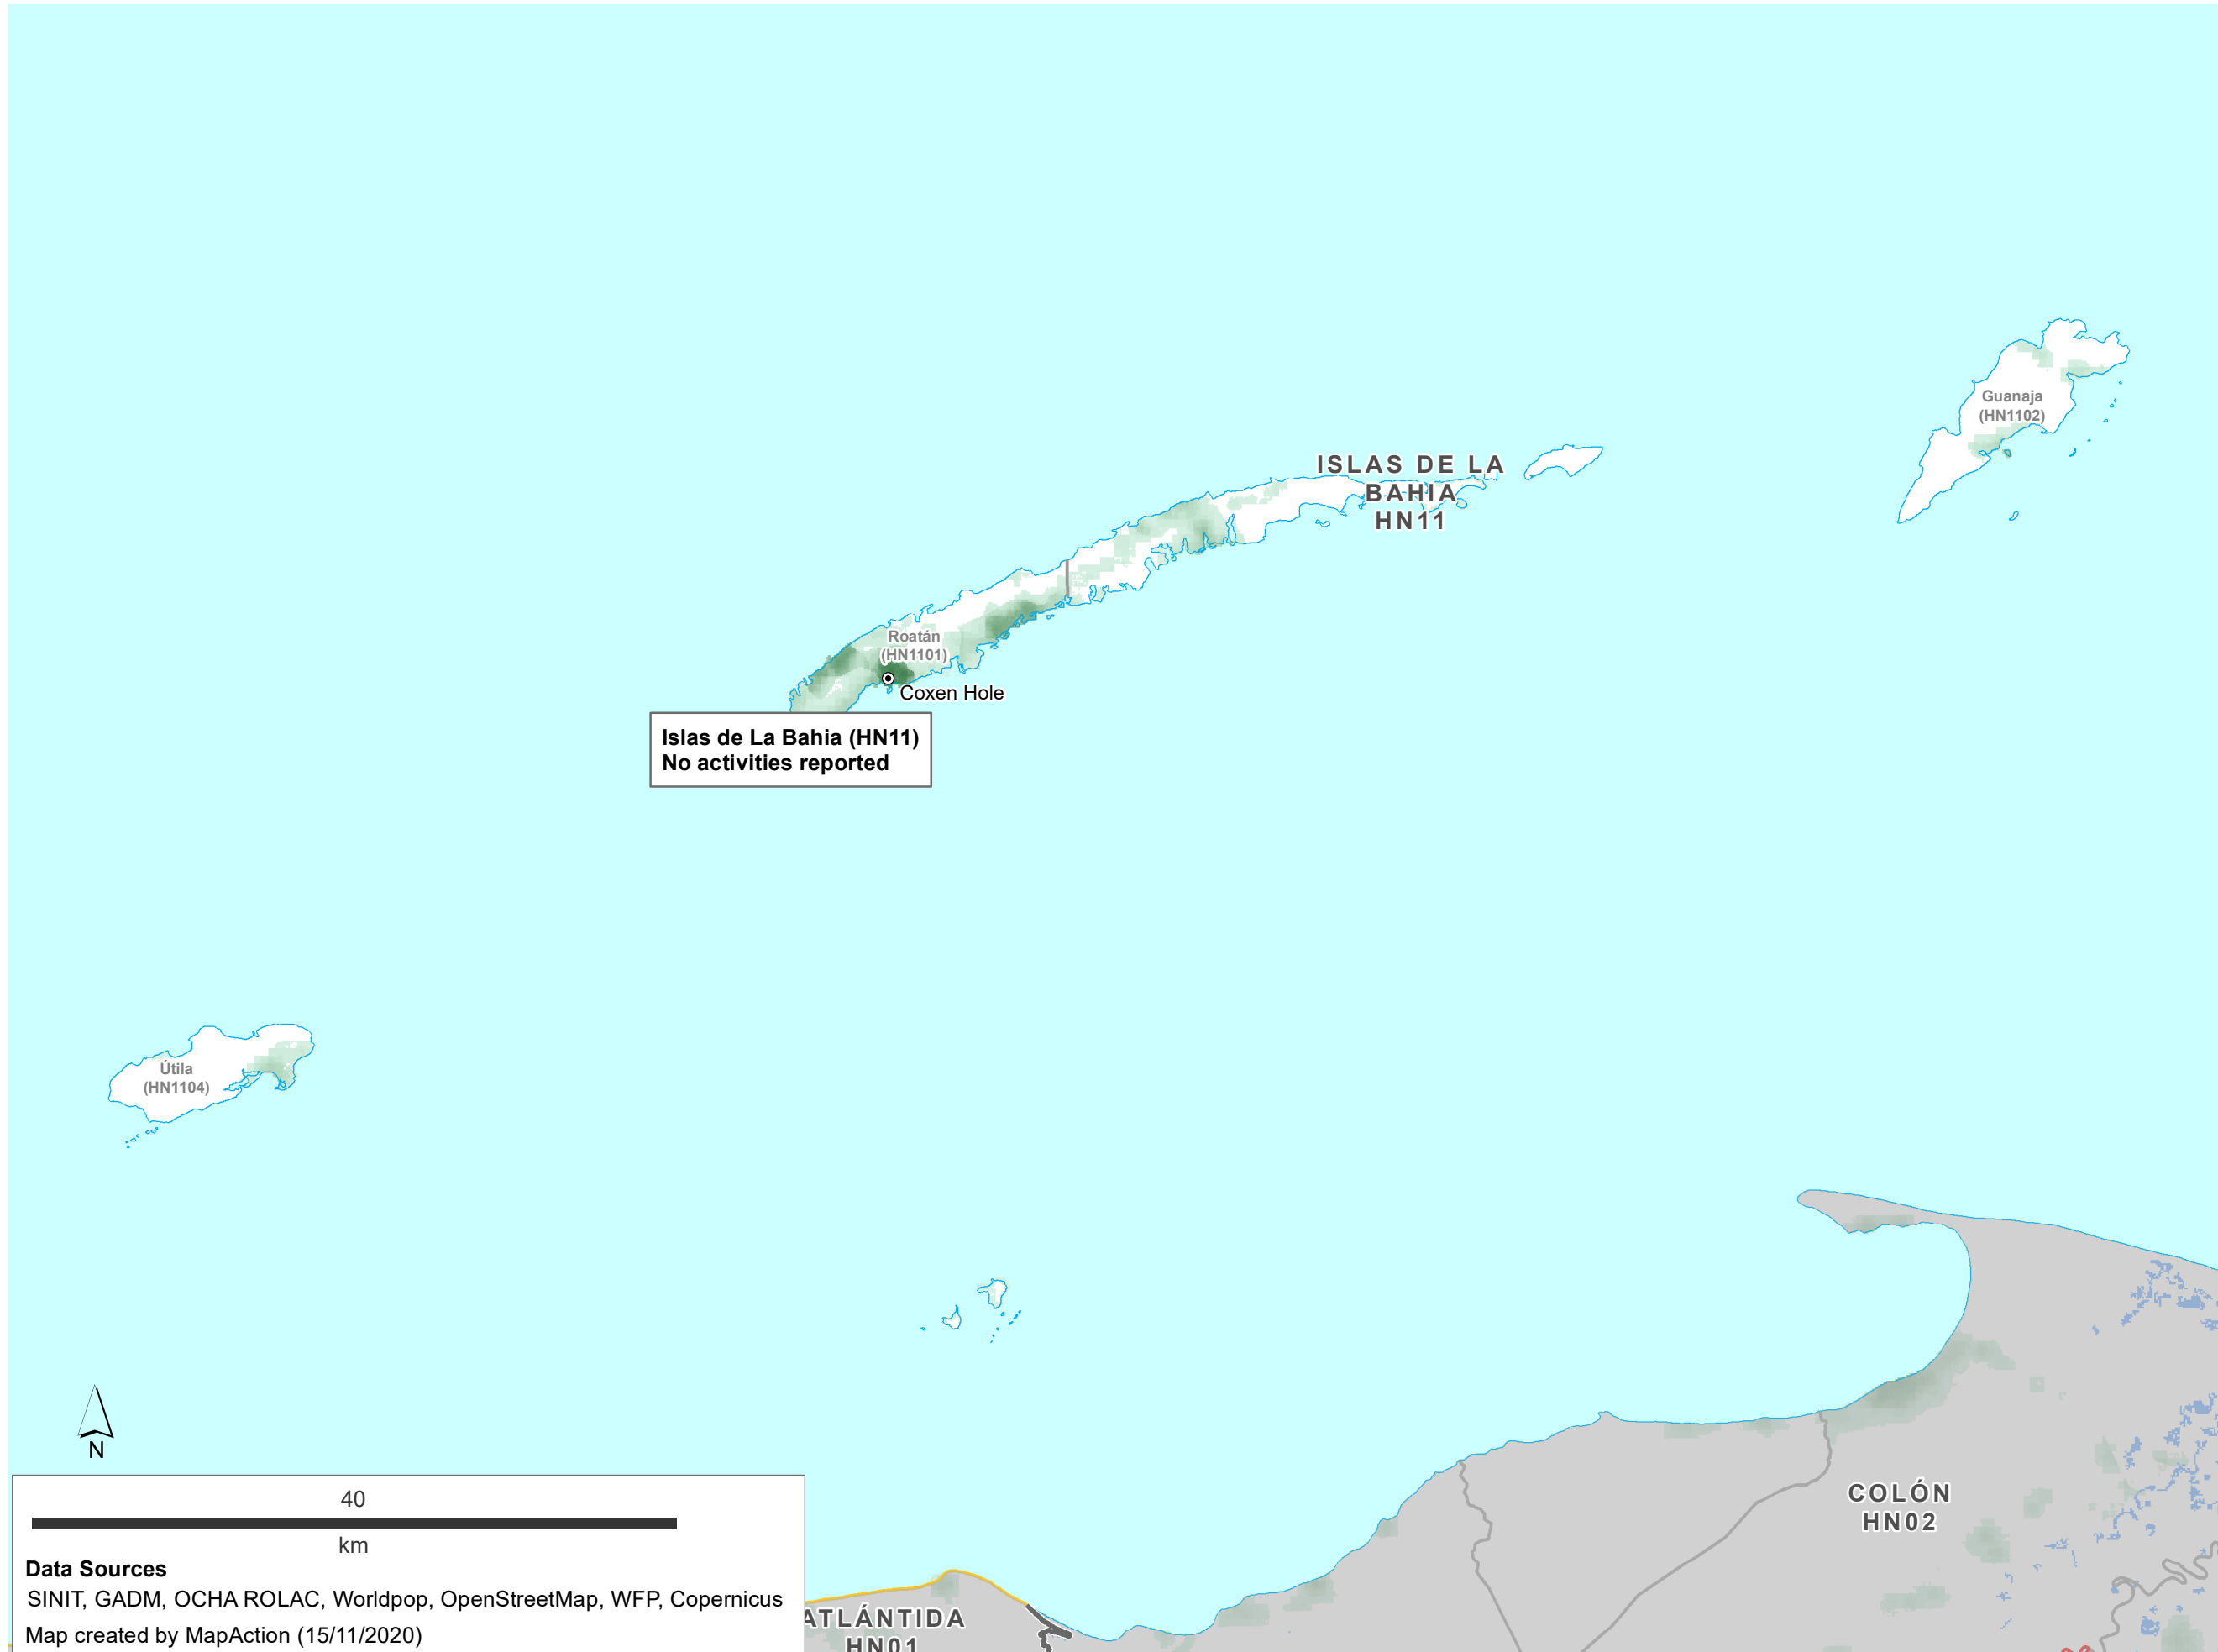

Humanitarian Presence: Who is doing What in Department Islas de La Bahia (as at 14th Nov 2020)

Organisation	Acronym
ACNUR	ACNUR
ADRA	ADRA
AYUDA EN ACCIÓN	AEA
CARE	CARE
CHILD FUND	CF
Cáritas	Cáritas
FAO	FAO
GOAL	GOAL
Habitat	Habitat
Misiones del Agua Int'l	MAI
NRC	NRC
OCHA	OCHA
OHCHR	OHCHR
OIM	OIM
ONU MUJERES	OM
OPS	OPS
PLAN	PLAN
PMA	PMA
SC	SC
Trocaire	Trocaire
UNICEF	UNICEF
WVI	WVI

The labels show the total number of reported activities for each of these sectors, and who is delivering them:

- Education
- WASH
- Protection
- Health
- Coordination
- Food Security
- Logistics
- Shelter

Severity of Impact

- Critical
- High
- Known flood extent

Population Density

- High
- Low

- **CAPITAL**
- City

1. **Borders**
2. INTERNATIONAL
   - DEPARTMENT
   - MUNICIPALITY

40
km

Data Sources
SINIT, GADM, OCHA ROLAC, Worldpop, OpenStreetMap, WFP, Copernicus
Map created by MapAction (15/11/2020)