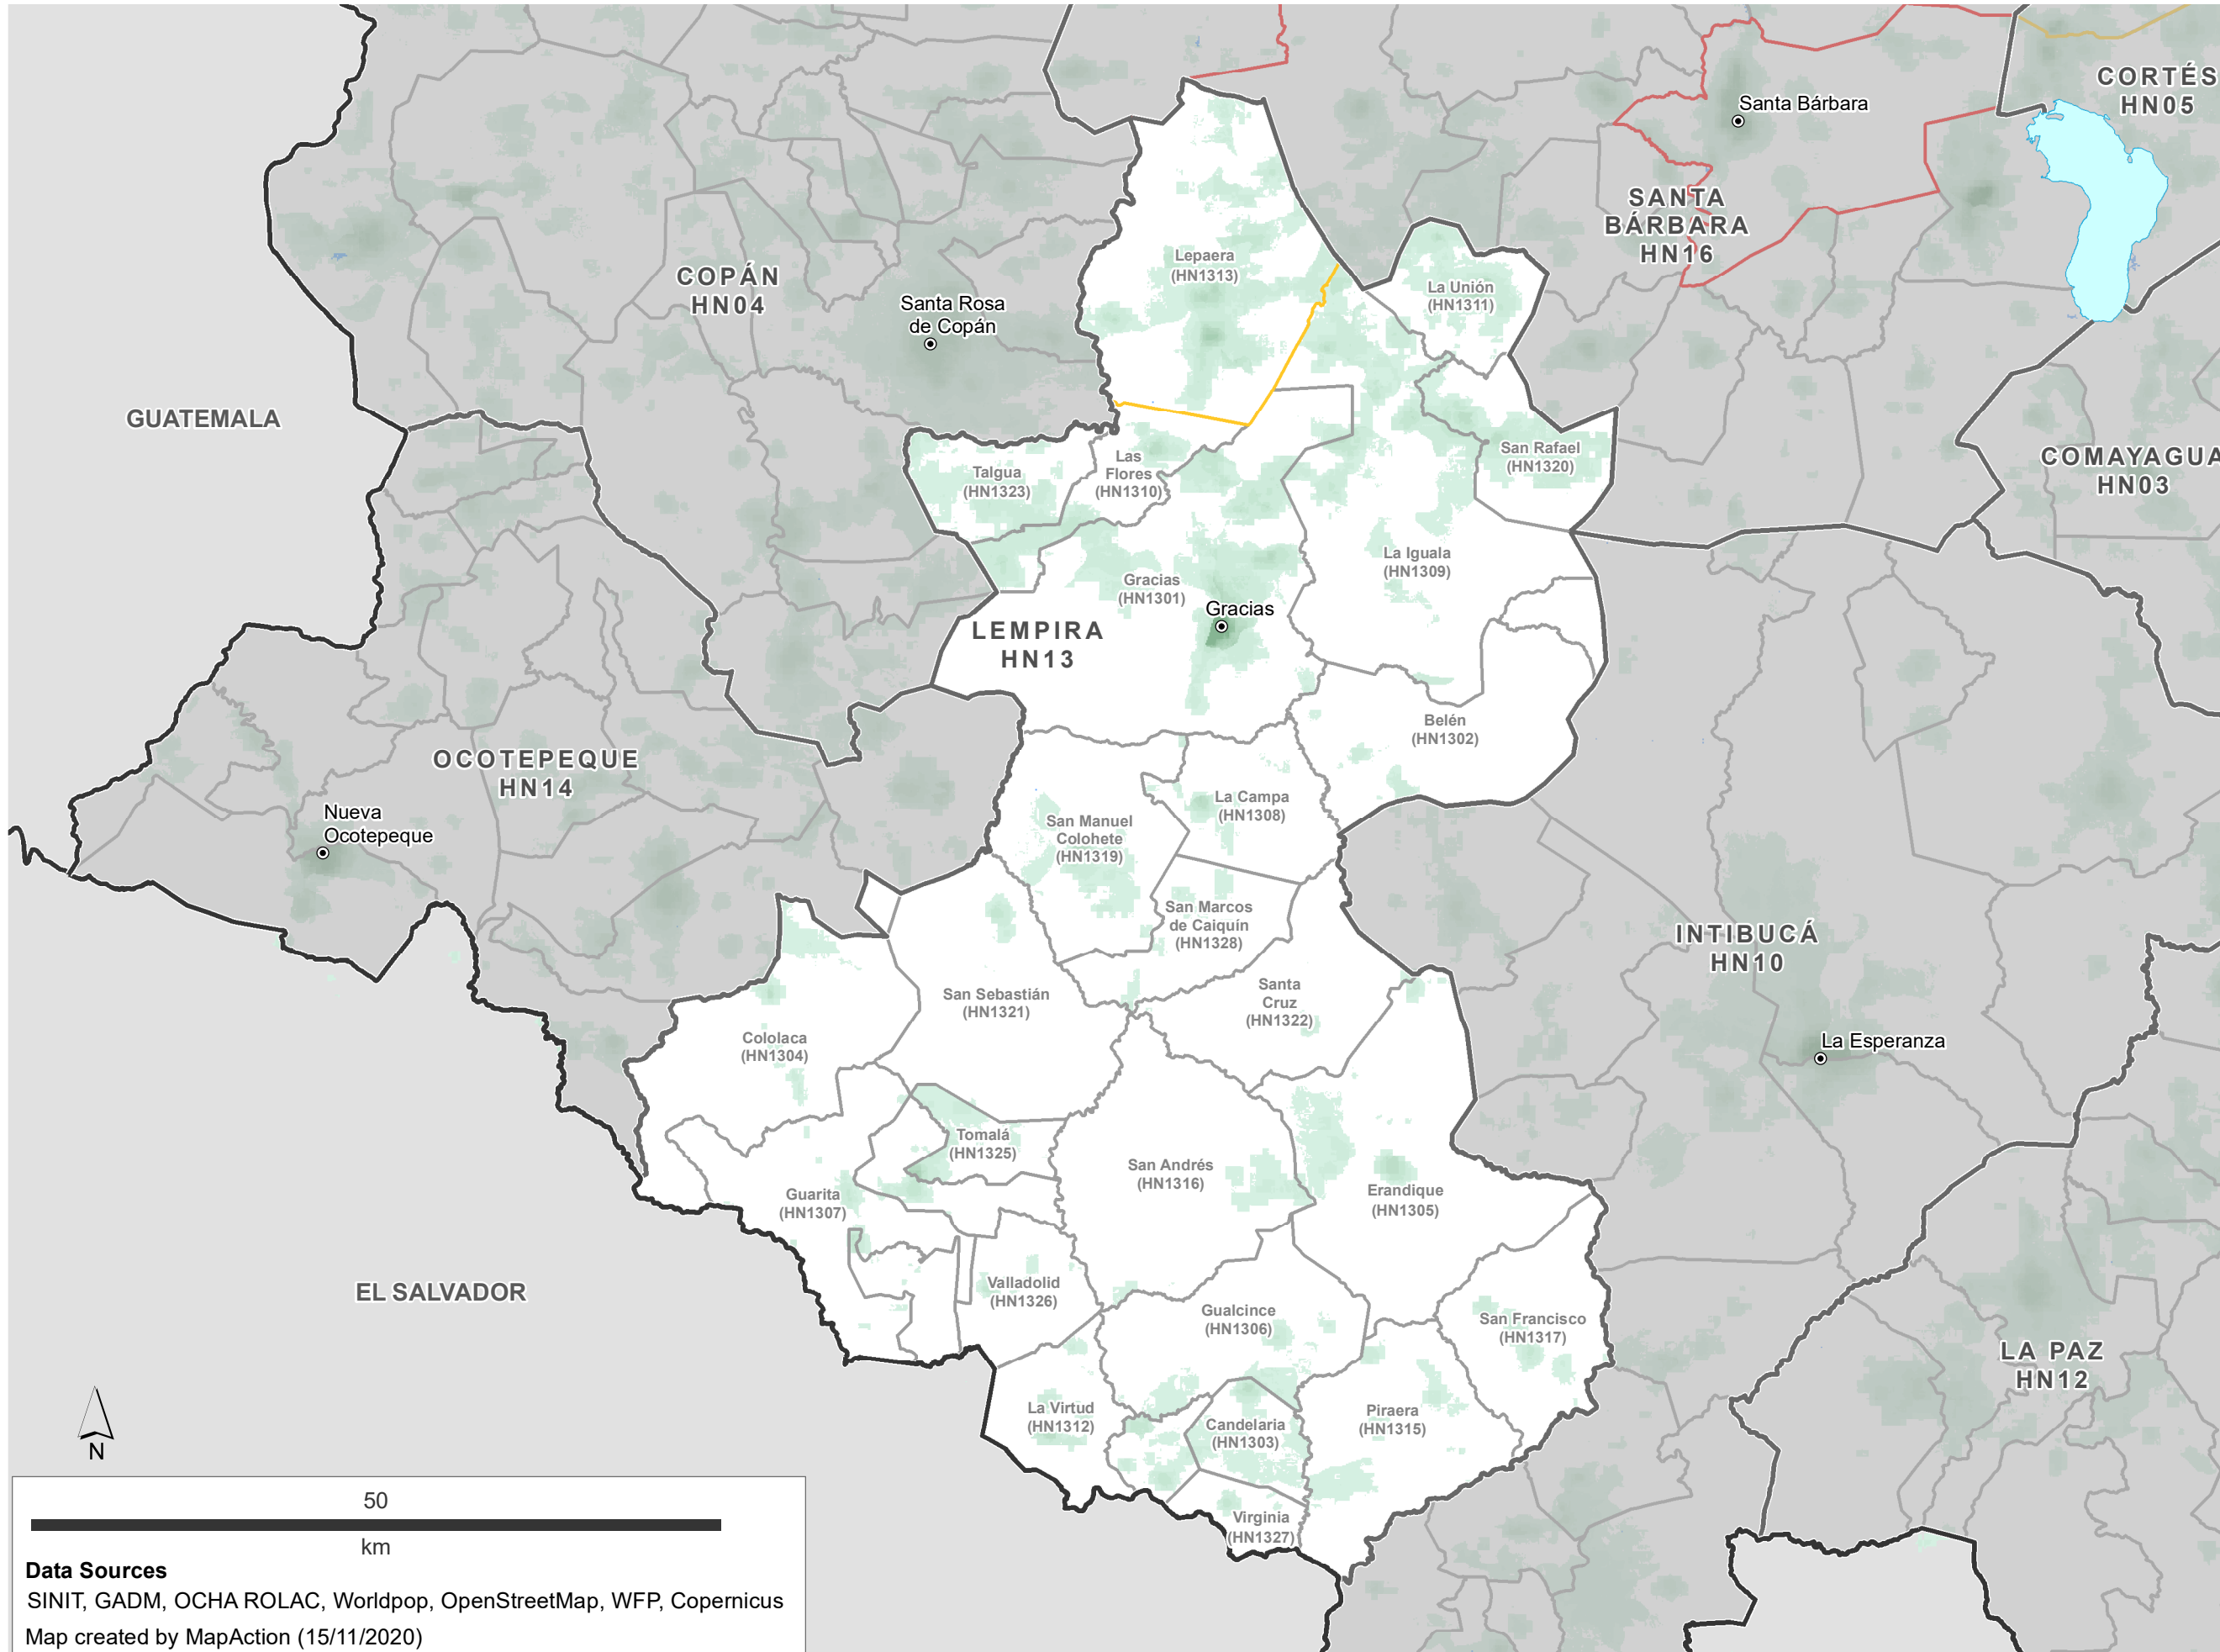

**Data Sources**  
SINIT, GADM, OCHA ROLAC, Worldpop, OpenStreetMap, WFP, Copernicus  
Map created by MapAction (15/11/2020)

Humanitarian Presence: Who is doing What in Department Lempira (as at 14th Nov 2020)