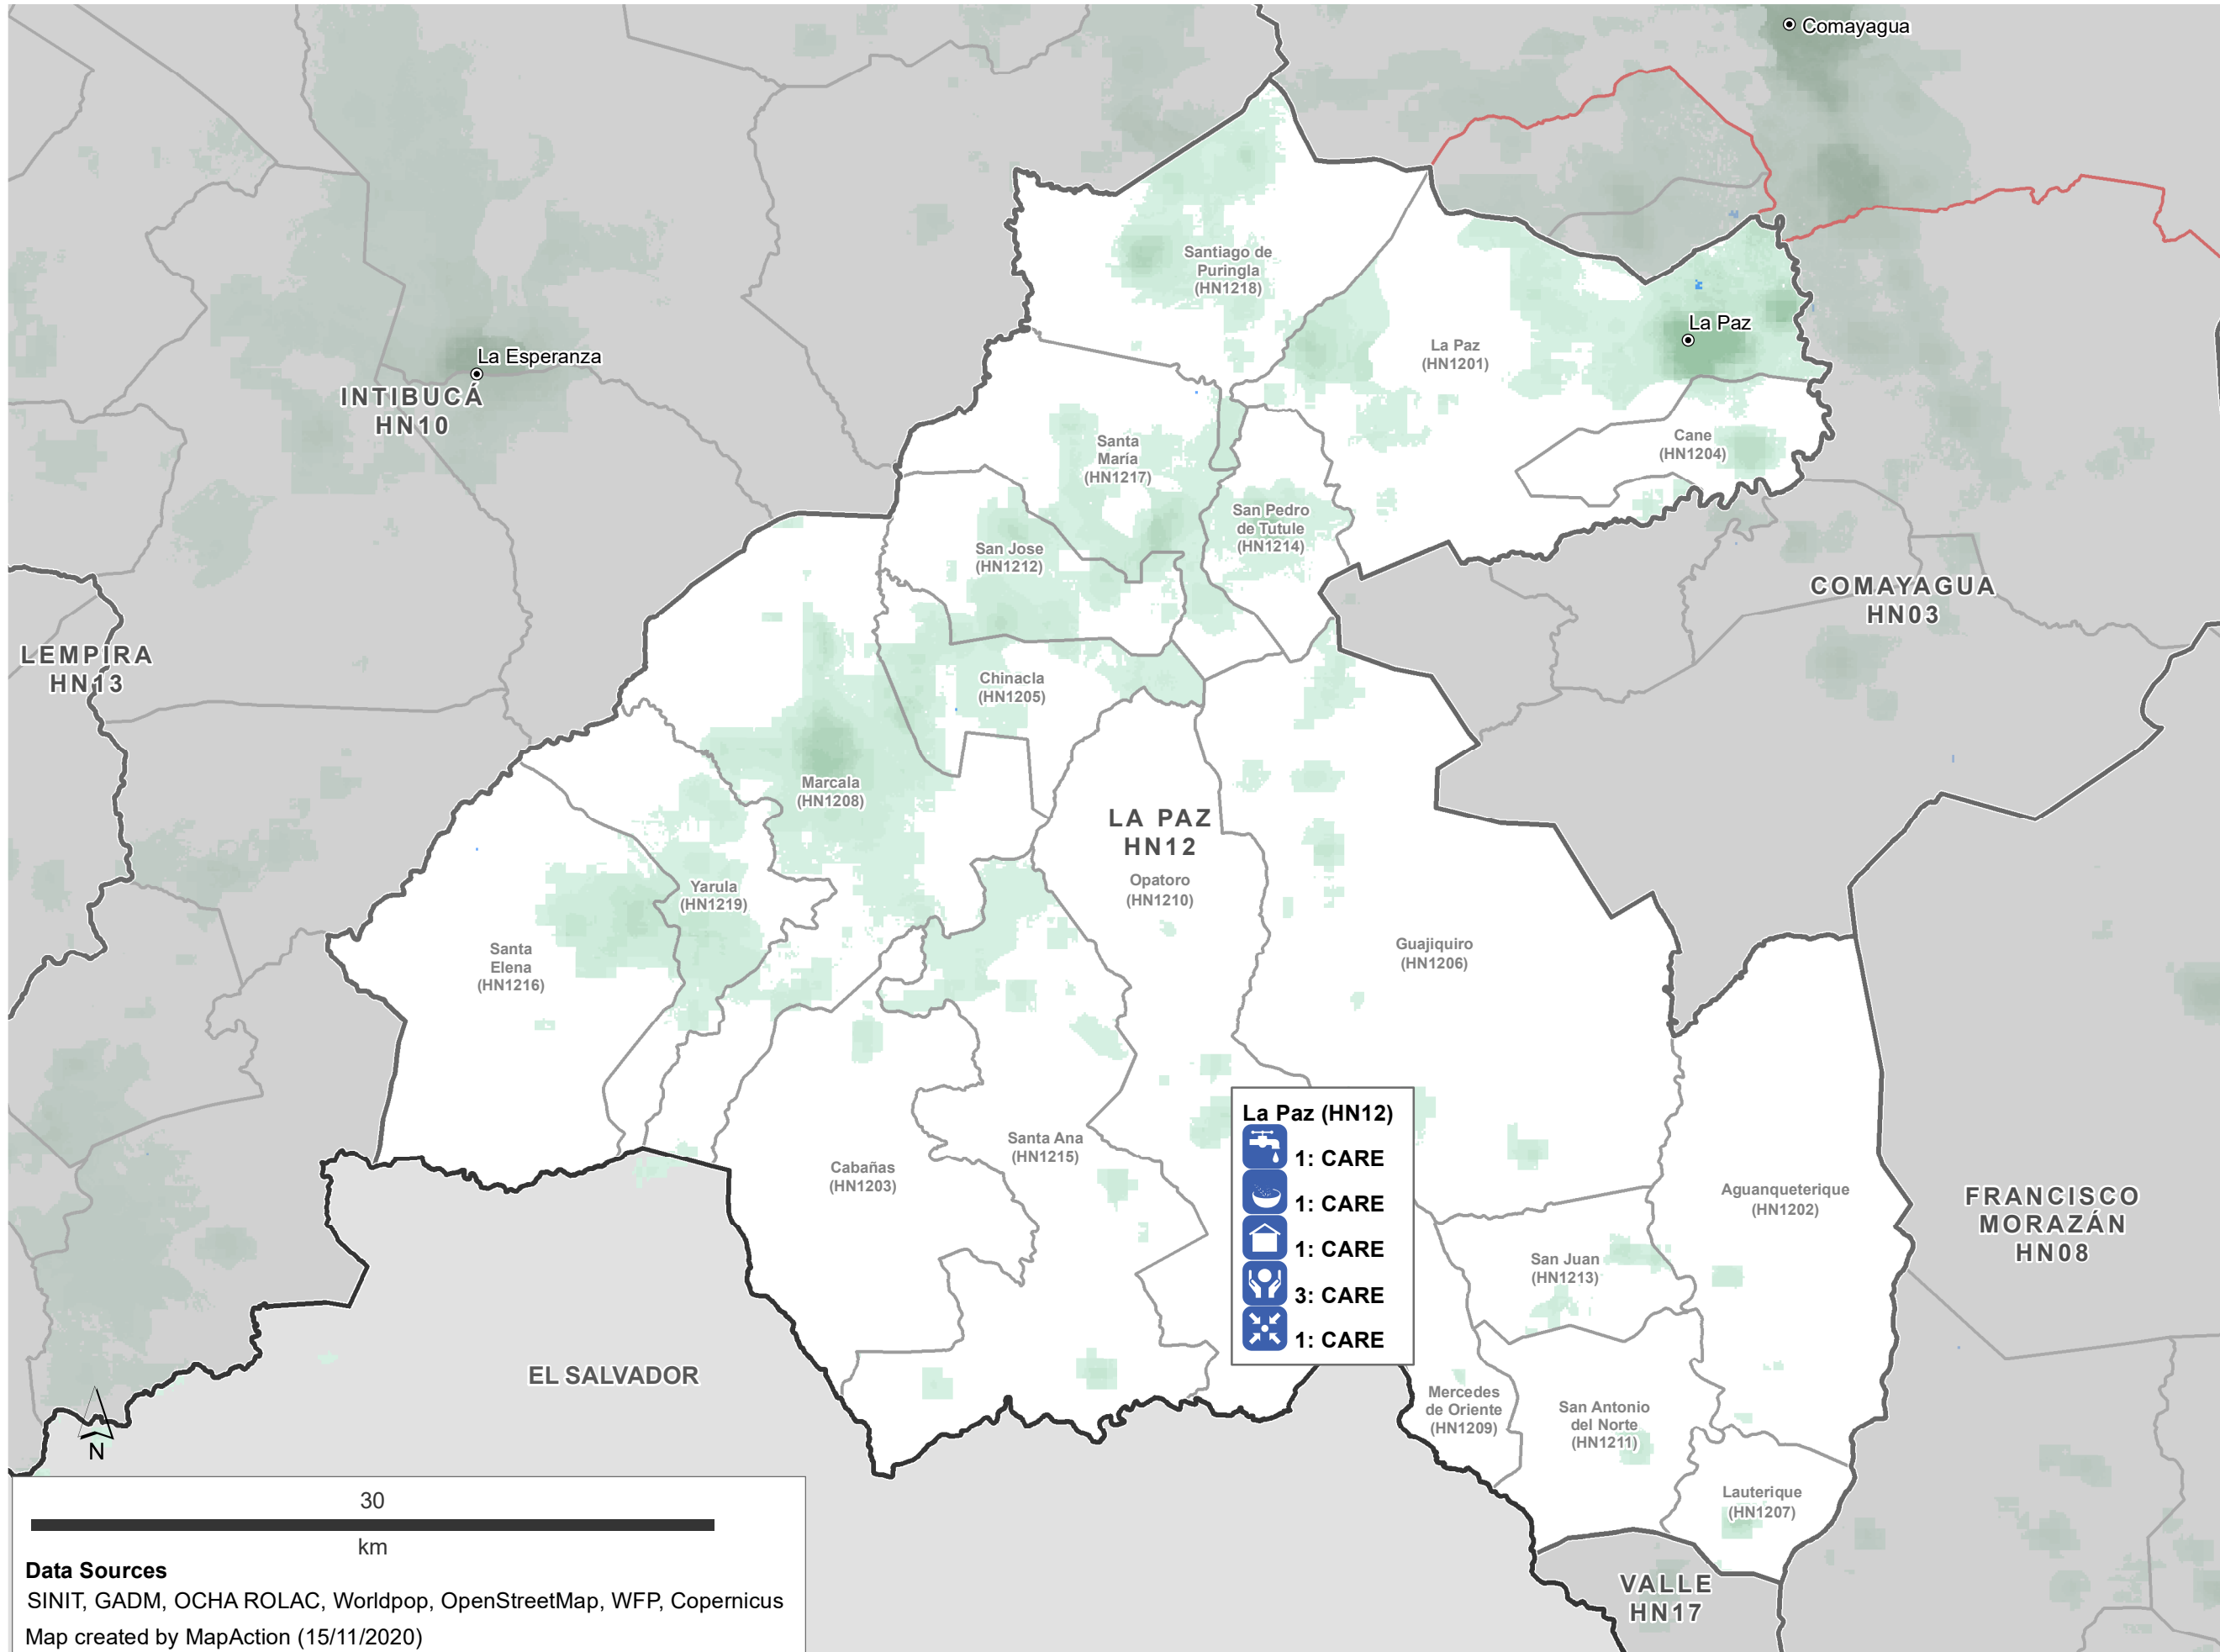

Humanitarian Presence: Who is doing What in Department La Paz (as at 14th Nov 2020)

Organisation	Acronym
ACNUR	ACNUR
ADRA	ADRA
AYUDA EN ACCIÓN	AEA
CARE	CARE
CHILD FUND	CF
Cáritas	Cáritas
FAO	FAO
GOAL	GOAL
Habitat	Habitat
Misiones del Agua Int'l	MAI
NRC	NRC
OCHA	OCHA
OHCHR	OHCHR
OIM	OIM
ONU MUJERES	OM
OPS	OPS
PLAN	PLAN
PMA	PMA
SC	SC
Trocaire	Trocaire
UNICEF	UNICEF
WVI	WVI

The labels show the total number of reported activities for each of these sectors, and who is delivering them:

- Education
- WASH
- Protection
- Health
- Coordination
- Food Security
- Logistics
- Shelter

Severity of Impact

- Critical
- High
- Known flood extent

Population Density

- High
- Low

- CAPITAL
- City

Borders

- INTERNATIONAL
- DEPARTMENT
- MUNICIPALITY

30 km

Data Sources
SINIT, GADM, OCHA ROLAC, Worldpop, OpenStreetMap, WFP, Copernicus
Map created by MapAction (15/11/2020)