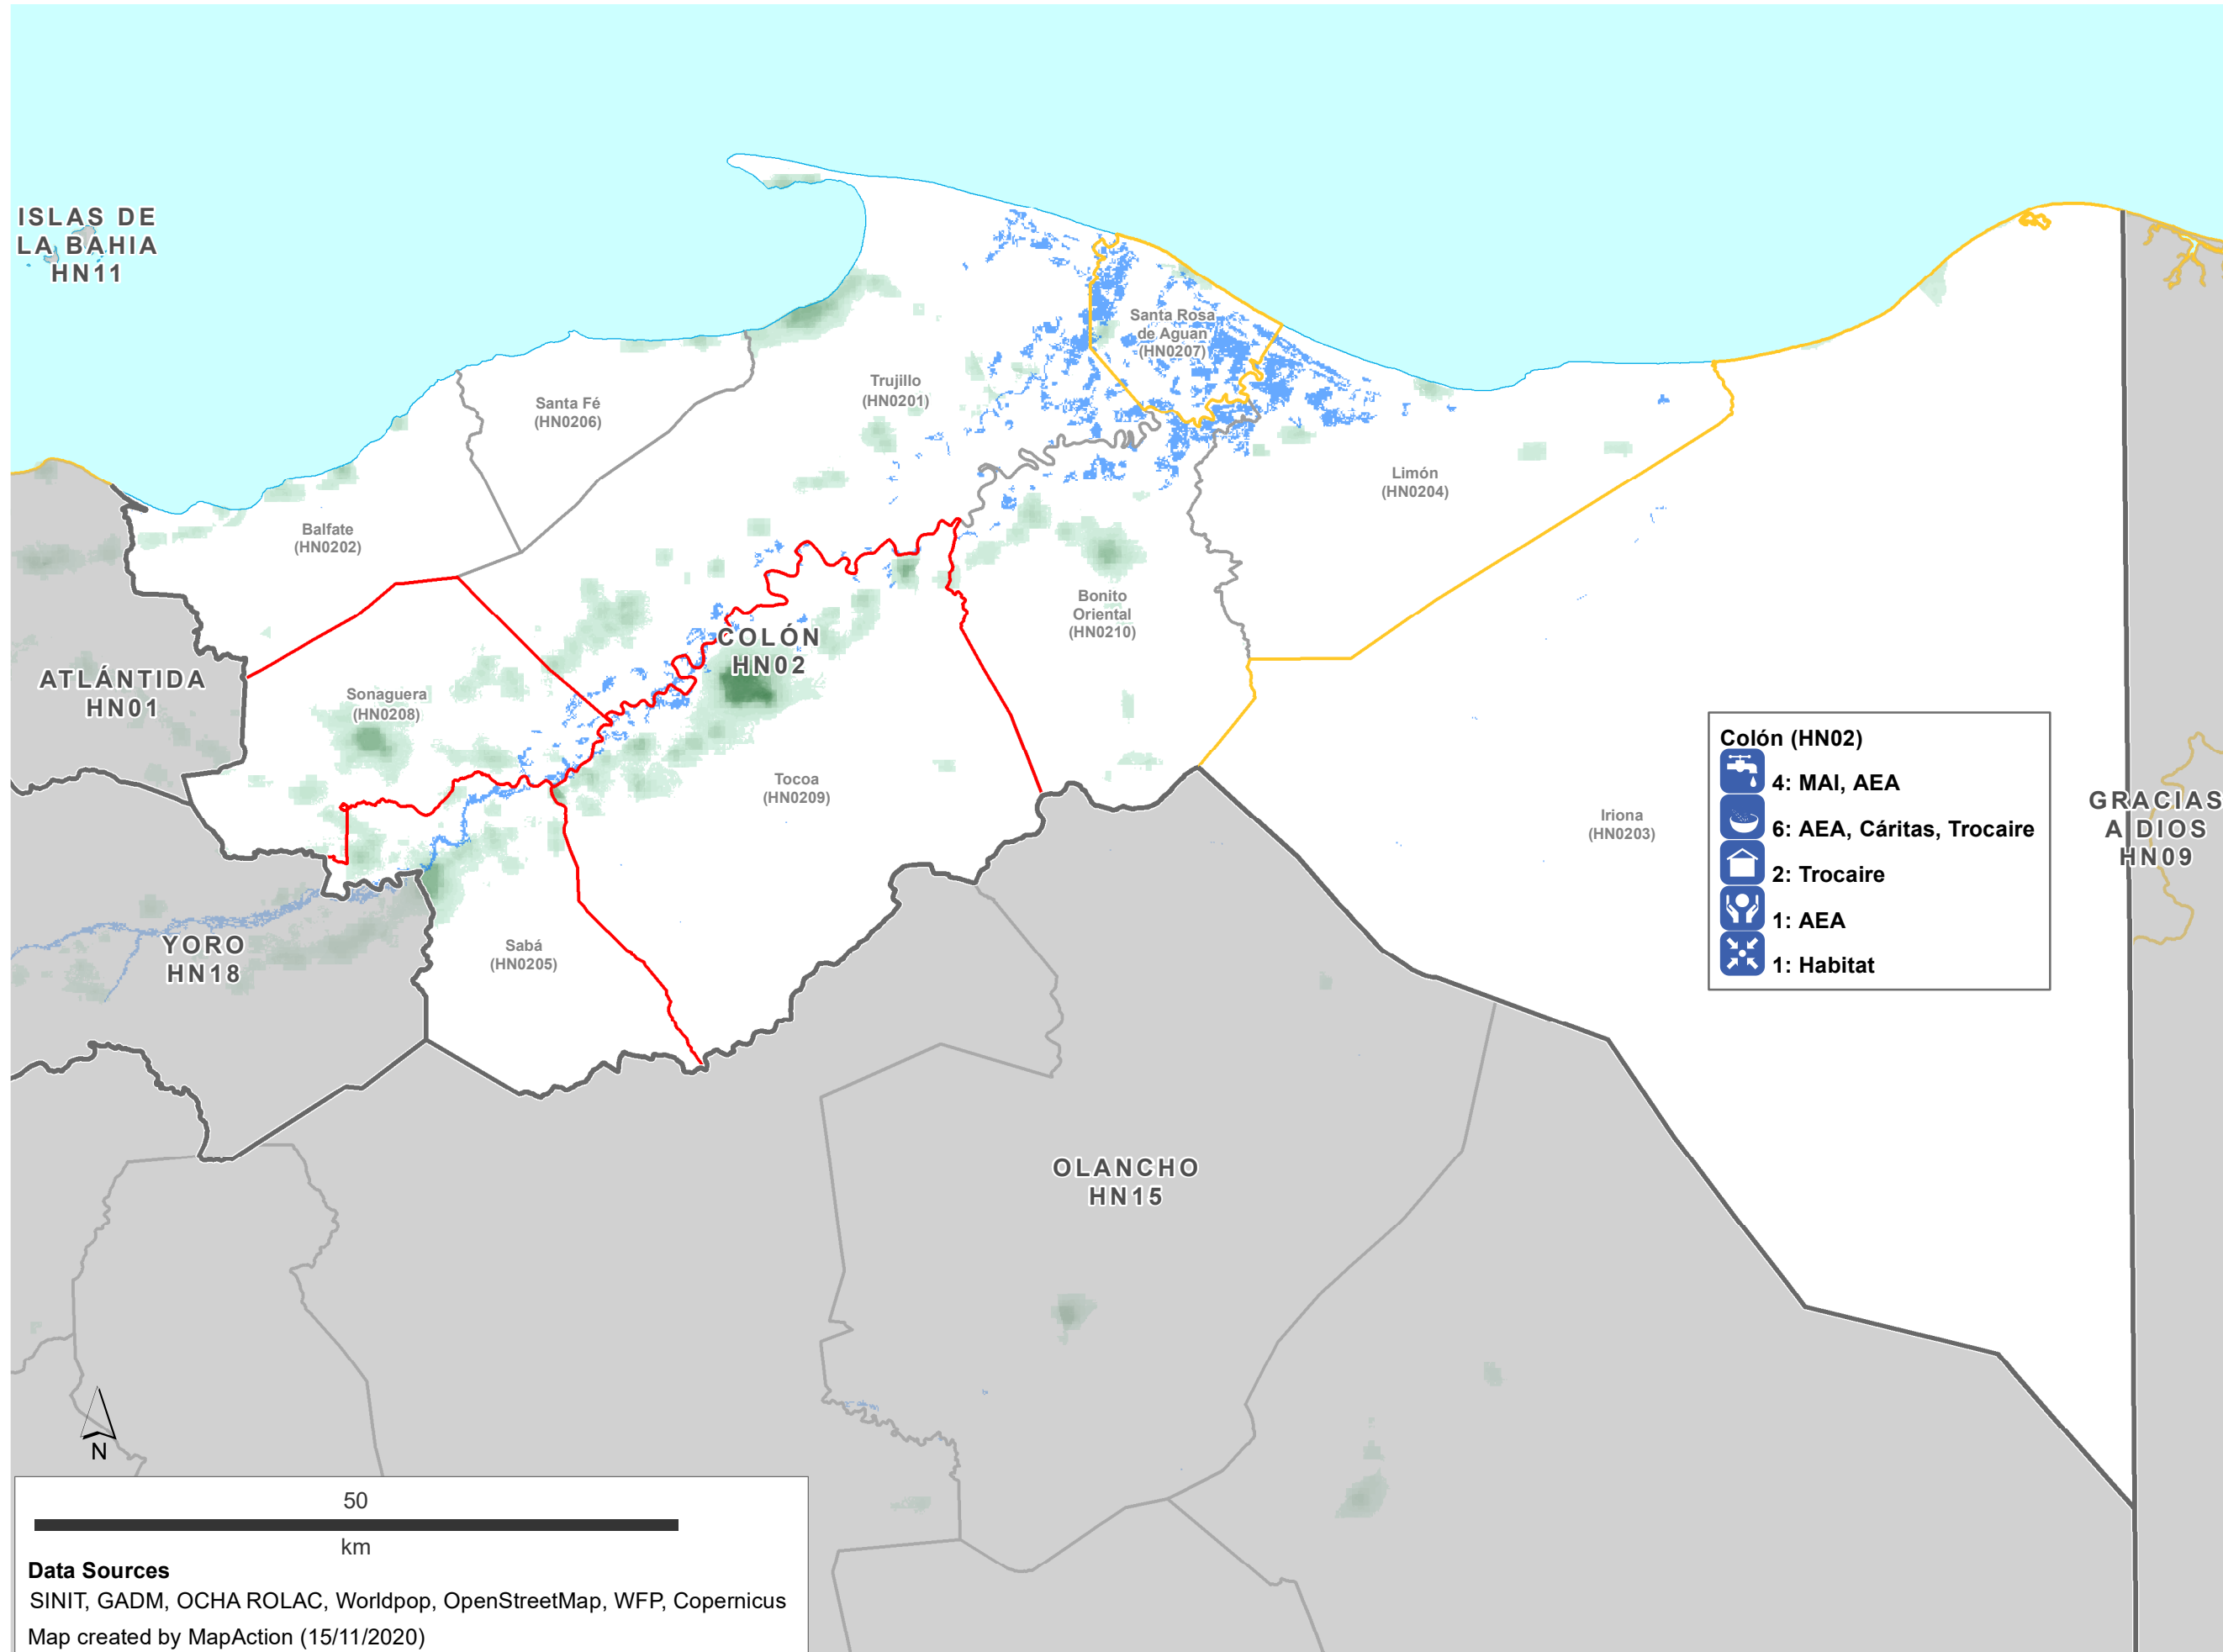

Humanitarian Presence: Who is doing What in Department Colón (as at 14th Nov 2020)

Organisation	Acronym
ACNUR	ACNUR
ADRA	ADRA
AYUDA EN ACCIÓN	AEA
CARE	CARE
CHILD FUND	CF
Cáritas	Cáritas
FAO	FAO
GOAL	GOAL
Habitat	Habitat
Misiones del Agua Int'l	MAI
NRC	NRC
OCHA	OCHA
OHCHR	OHCHR
OIM	OIM
ONU MUJERES	OM
OPS	OPS
PLAN	PLAN
PMA	PMA
SC	SC
Trocaire	Trocaire
UNICEF	UNICEF
WVI	WVI

Colón (HN02)

- 4: MAI, AEA
- 6: AEA, Cáritas, Trocaire
- 2: Trocaire
- 1: AEA
- 1: Habitat

The labels show the total number of reported activities for each of these sectors, and who is delivering them:

- Education
- WASH
- Protection
- Health
- Coordination
- Food Security
- Logistics
- Shelter

Severity of Impact

- Critical
- High
- Known flood extent

Population Density

- High
- Low

Capital

- CAPITAL
- City

Borders

- INTERNATIONAL
- DEPARTMENT
- MUNICIPALITY

50
km

Data Sources
SINIT, GADM, OCHA ROLAC, Worldpop, OpenStreetMap, WFP, Copernicus
Map created by MapAction (15/11/2020)