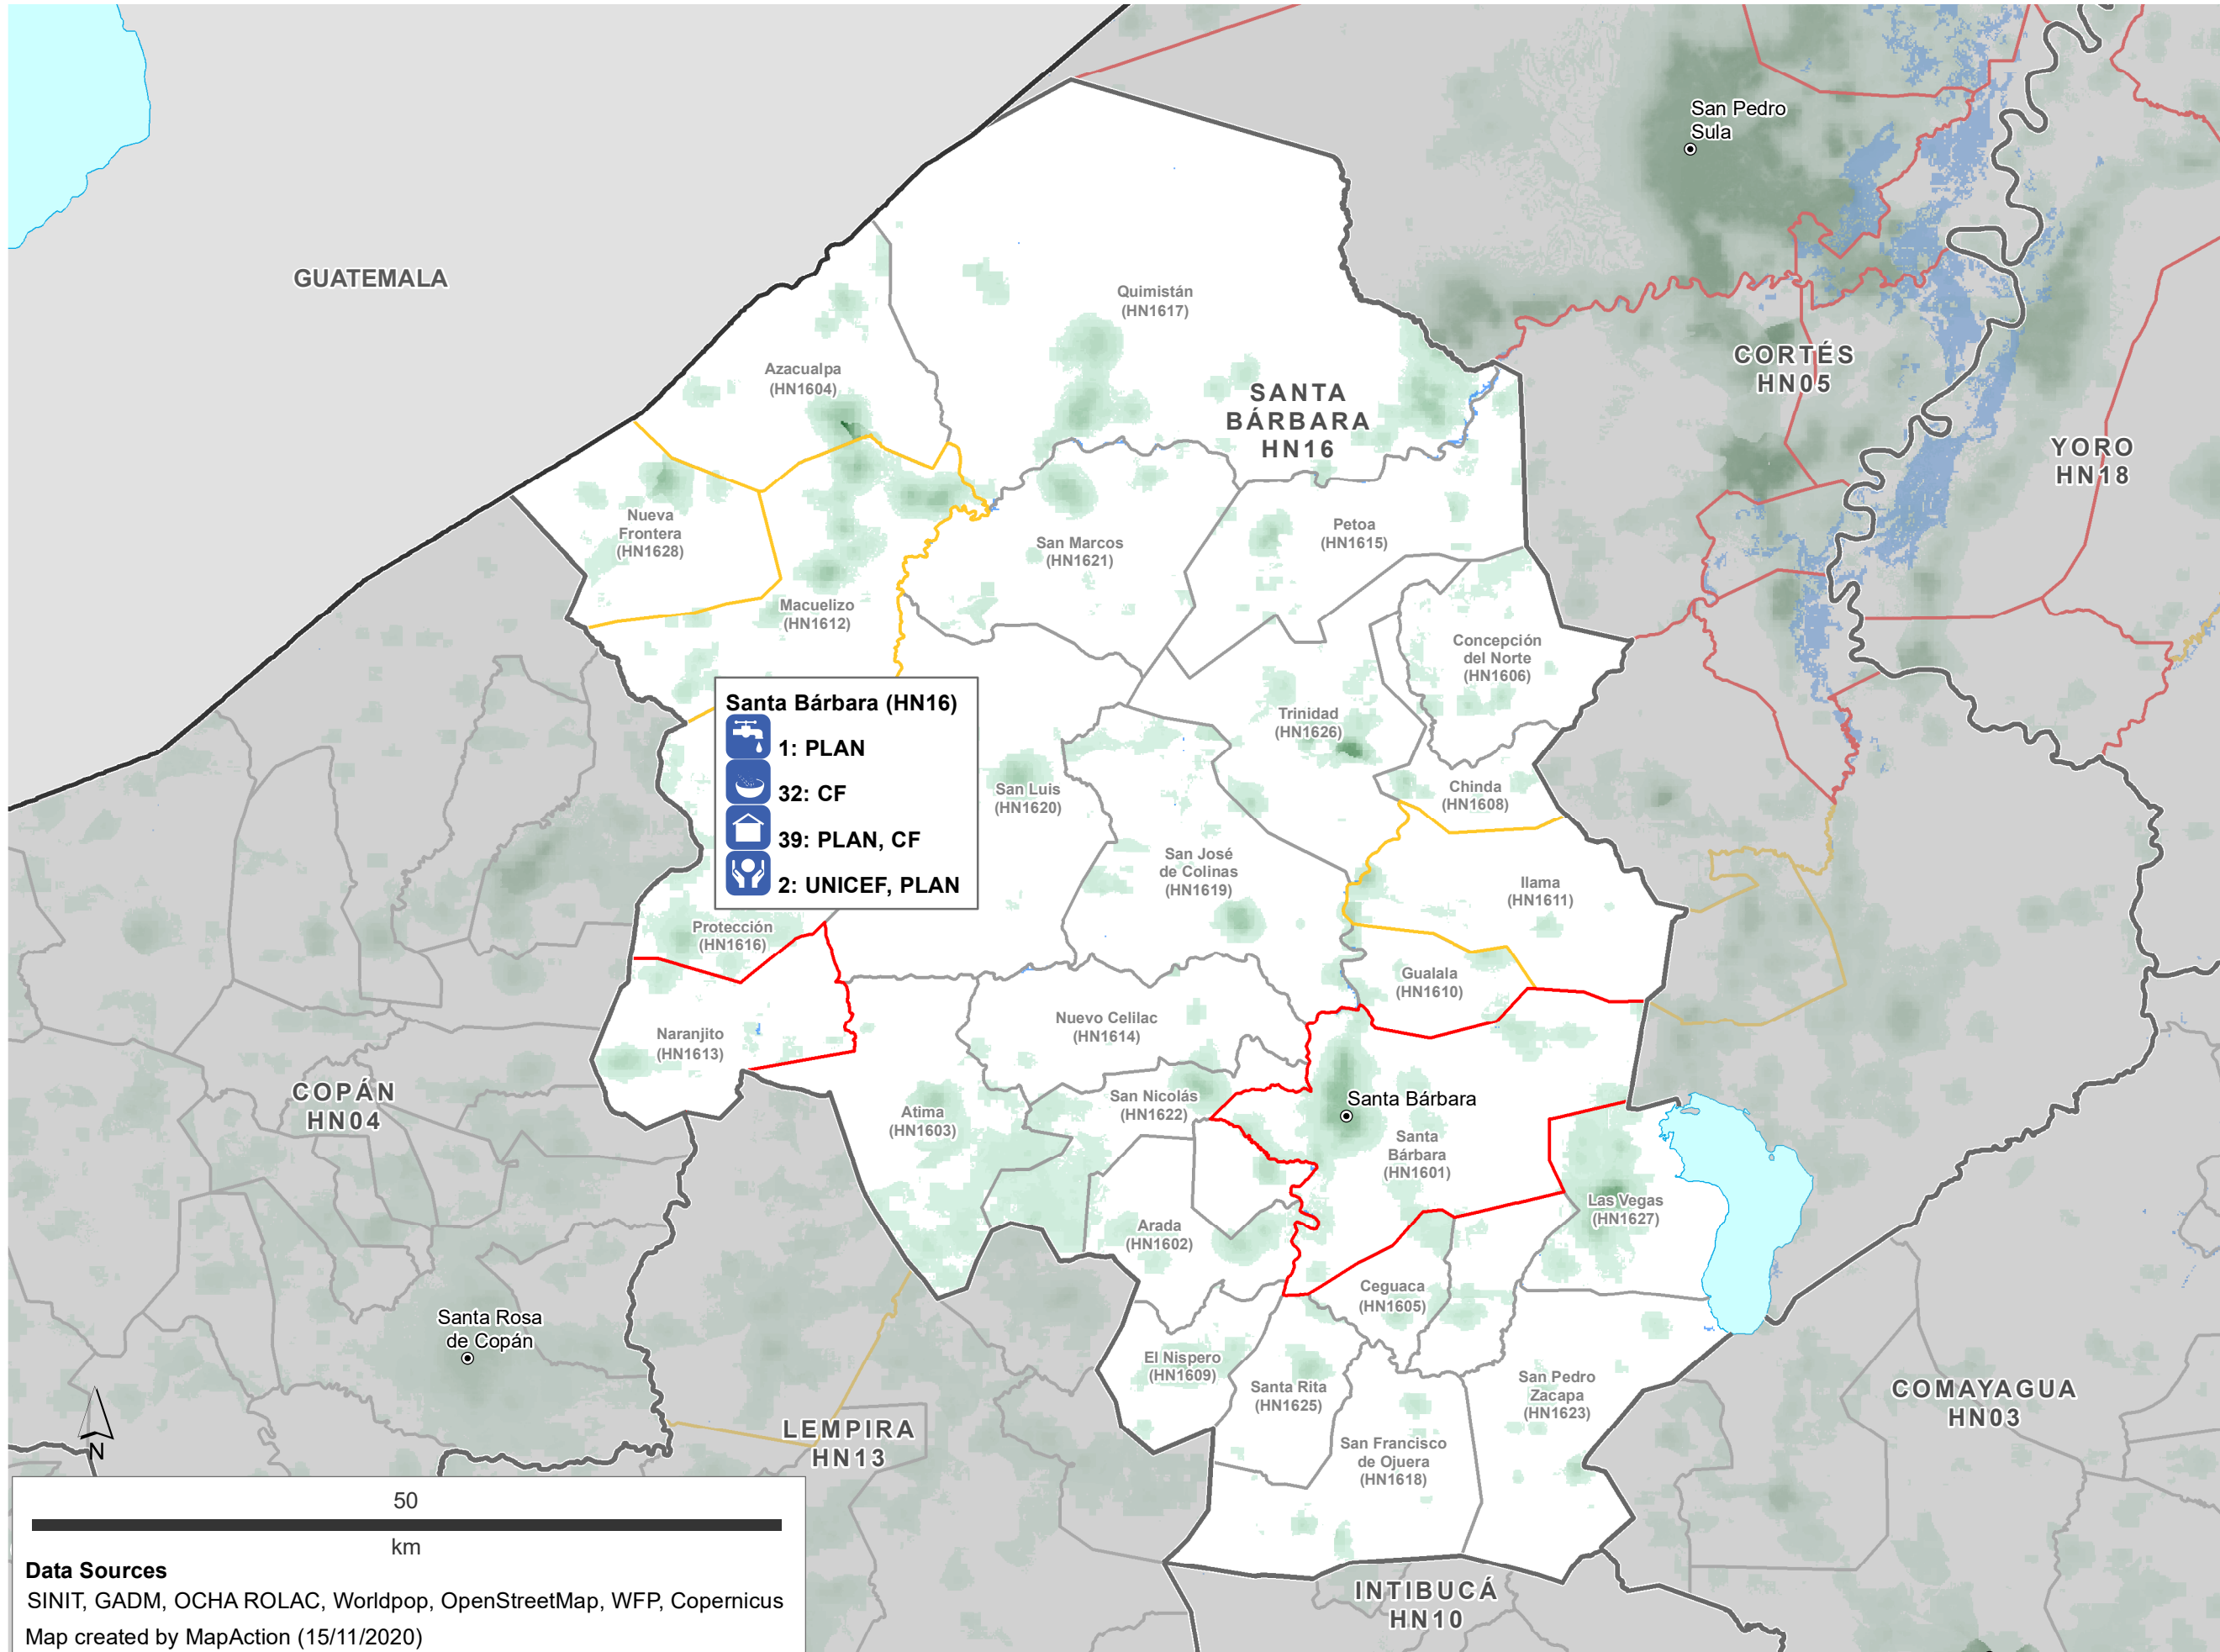

Humanitarian Presence: Who is doing What in Department Santa Bárbara (as at 14th Nov 2020)

Organisation	Acronym
ACNUR	ACNUR
ADRA	ADRA
AYUDA EN ACCIÓN	AEA
CARE	CARE
CHILD FUND	CF
Cáritas	Cáritas
FAO	FAO
GOAL	GOAL
Habitat	Habitat
Misiones del Agua Int'l	MAI
NRC	NRC
OCHA	OCHA
OHCHR	OHCHR
OIM	OIM
ONU MUJERES	OM
OPS	OPS
PLAN	PLAN
PMA	PMA
SC	SC
Trocaire	Trocaire
UNICEF	UNICEF
WVI	WVI

The labels show the total number of reported activities for each of these sectors, and who is delivering them:

- Education
- WASH
- Protection
- Health
- Coordination
- Food Security
- Logistics
- Shelter

Severity of Impact

- Critical
- High
- Known flood extent

Population Density

- High
- Low

- CAPITAL
- City

Borders

- INTERNATIONAL
- DEPARTMENT
- MUNICIPALITY

50
km

Data Sources
SINIT, GADM, OCHA ROLAC, Worldpop, OpenStreetMap, WFP, Copernicus
Map created by MapAction (15/11/2020)