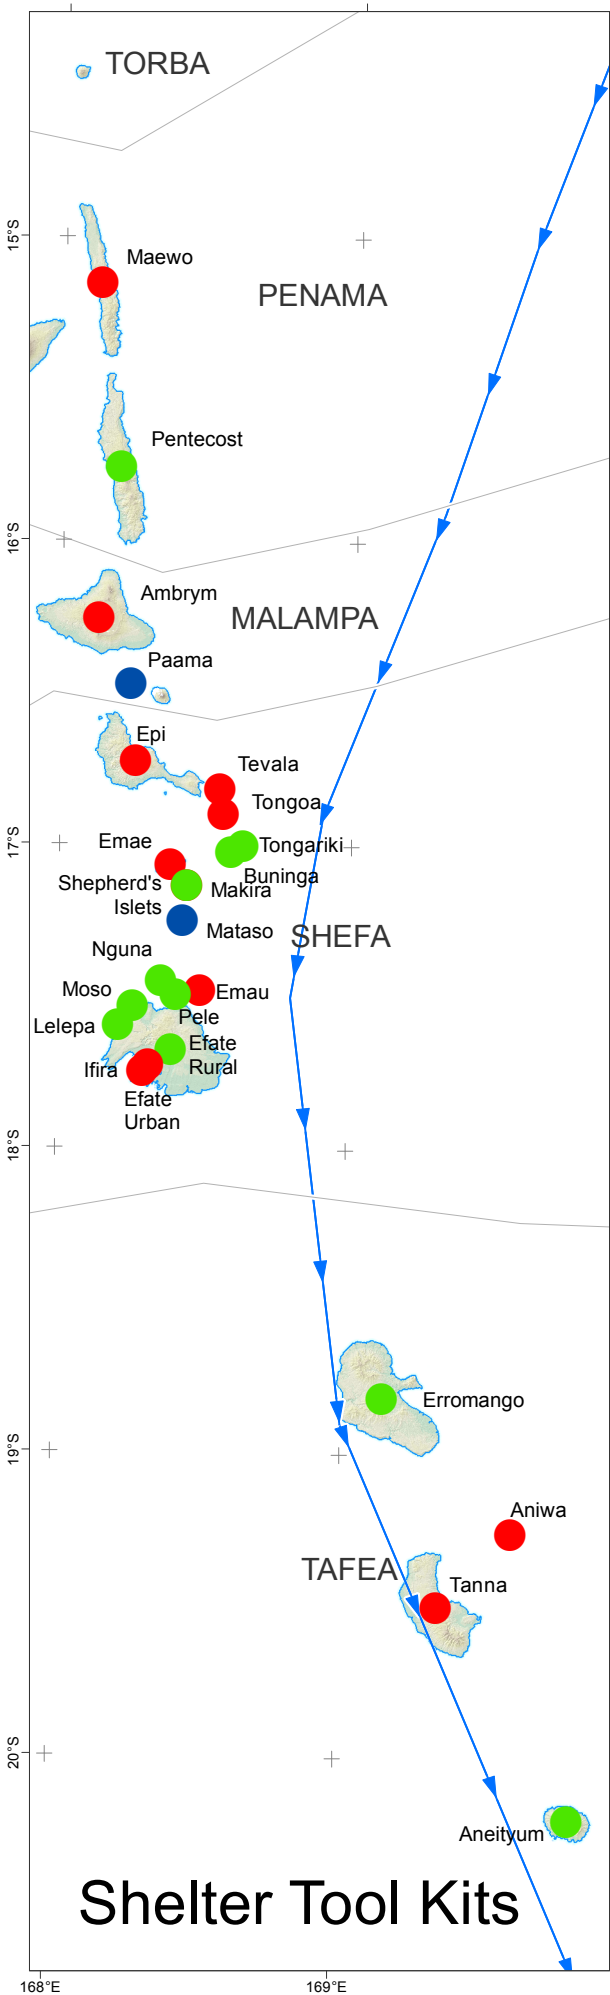

MapAction

Vanuatu: Cyclone PAM - Summary of Shelter Cluster Item Delivery as of 25th March 2015

Shelter Item delivery across affected area. Includes underdelivery, needs met and overdelivery of items based on needs assessment for each island.

Legend

- Overdelivery >125% of need
- Needs met or minor overdelivery
- Underdelivery
- ➡ Storm Track

Data sources
PCRAFI, COD-FOD, Vanuatu Government

Created 27 Mar 2015 / 12:00 UTC+11:00
Map Document MA068_Shelter_NeedsStatus
Projection / Datum WGS 1984 UTM Zone 58S / WGS 1984
Glide Number TC-2015-000020-VUT

Produced by MapAction
www.mapaction.org
vanuatu@mapaction.org

The depiction and use of boundaries, names and associated data shown here do not imply endorsement or acceptance by MapAction.

Shelter Tool Kits