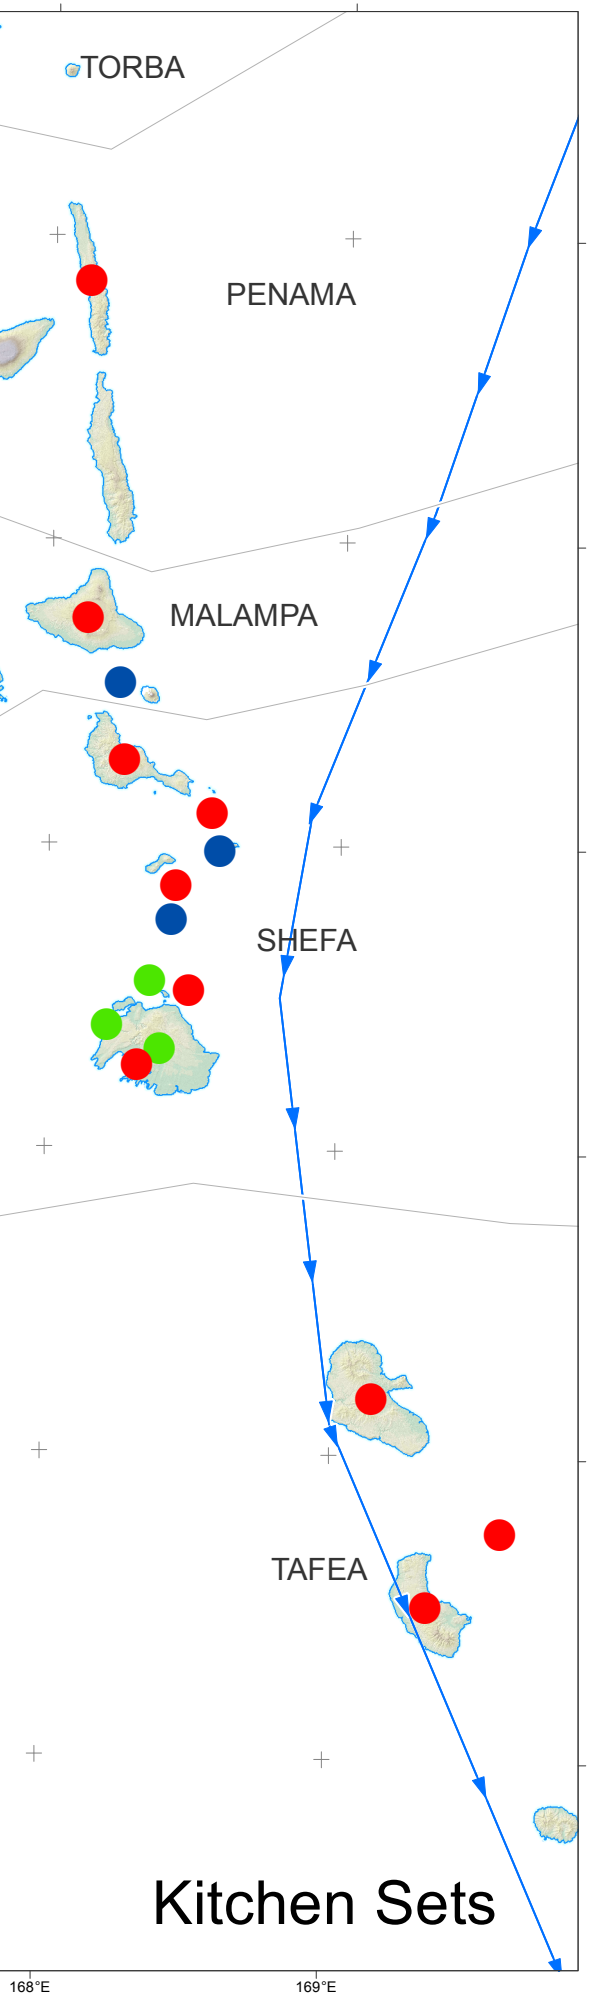

Kitchen Sets