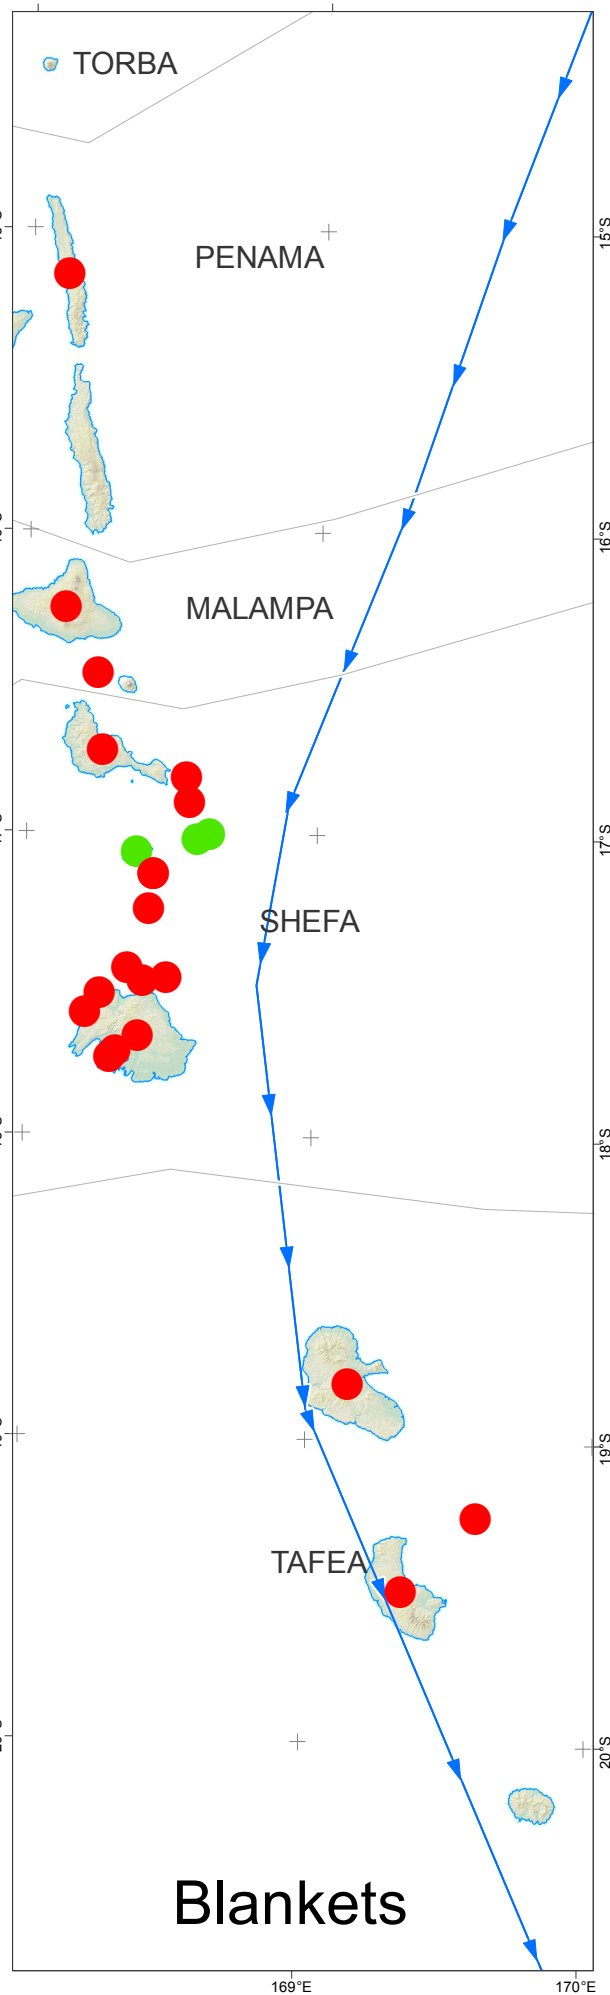

MapAction

Vanuatu: Cyclone PAM - Summary of Shelter Cluster Item Delivery as of 25th March 2015

Shelter Item delivery across affected area. Includes underdelivery, needs met and overdelivery of items based on needs assessment for each island.

Legend

- Overdelivery >125% of need
- Needs met or minor overdelivery
- Underdelivery
- ➡ Storm Track

Data sources
PCRAFI, COD-FOD, Vanuatu Government

Created 27 Mar 2015 / 12:00 UTC+11:00
Map Document MA068_Shelter_NeedsStatus
Projection / Datum WGS 1984 UTM Zone 58S / WGS 1984
Glide Number TC-2015-000020-VUT

Produced by MapAction
www.mapaction.org
vanuatu@mapaction.org

The depiction and use of boundaries, names and associated data shown here do not imply endorsement or acceptance by MapAction.

Blankets