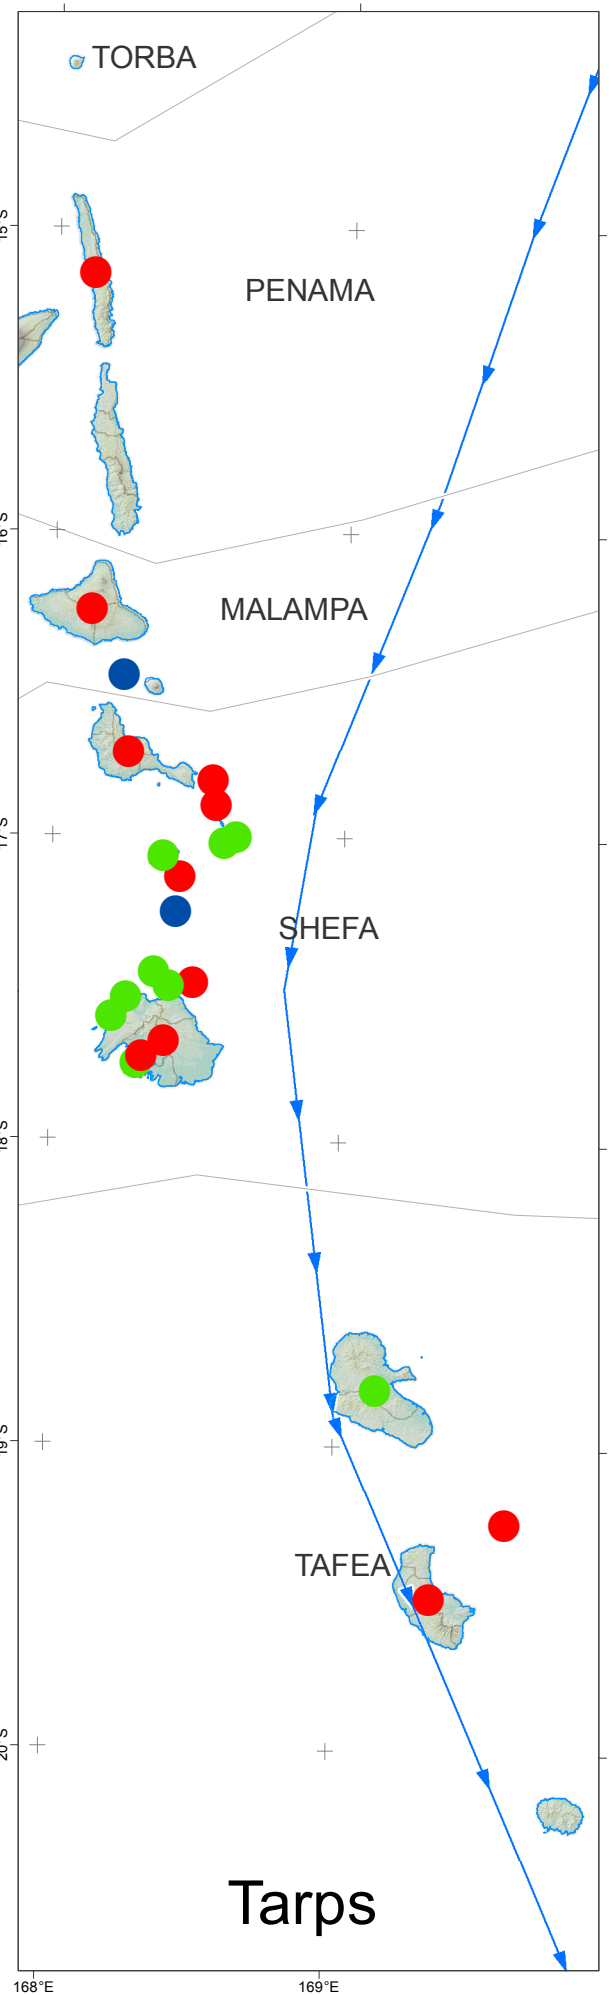

MapAction

Vanuatu: Cyclone PAM - Summary of Shelter Cluster Item Delivery as of 25th March 2015

Shelter Item delivery across affected area. Includes underdelivery, needs met and overdelivery of items based on needs assessment for each island.

Legend

- Overdelivery >125% of need
- Needs met or minor overdelivery
- Underdelivery
- ➡ Storm Track

Data sources
PCRAFI, COD-FOD, Vanuatu Government

Created 27 Mar 2015 / 12:00 UTC+11:00
Map Document MA068_Shelter_NeedsStatus
Projection / Datum WGS 1984 UTM Zone 58S / WGS 1984
Glide Number TC-2015-000020-VUT

Produced by MapAction
www.mapaction.org
vanuatu@mapaction.org

The depiction and use of boundaries, names and associated data shown here do not imply endorsement or acceptance by MapAction.

Shelter Tool Kits