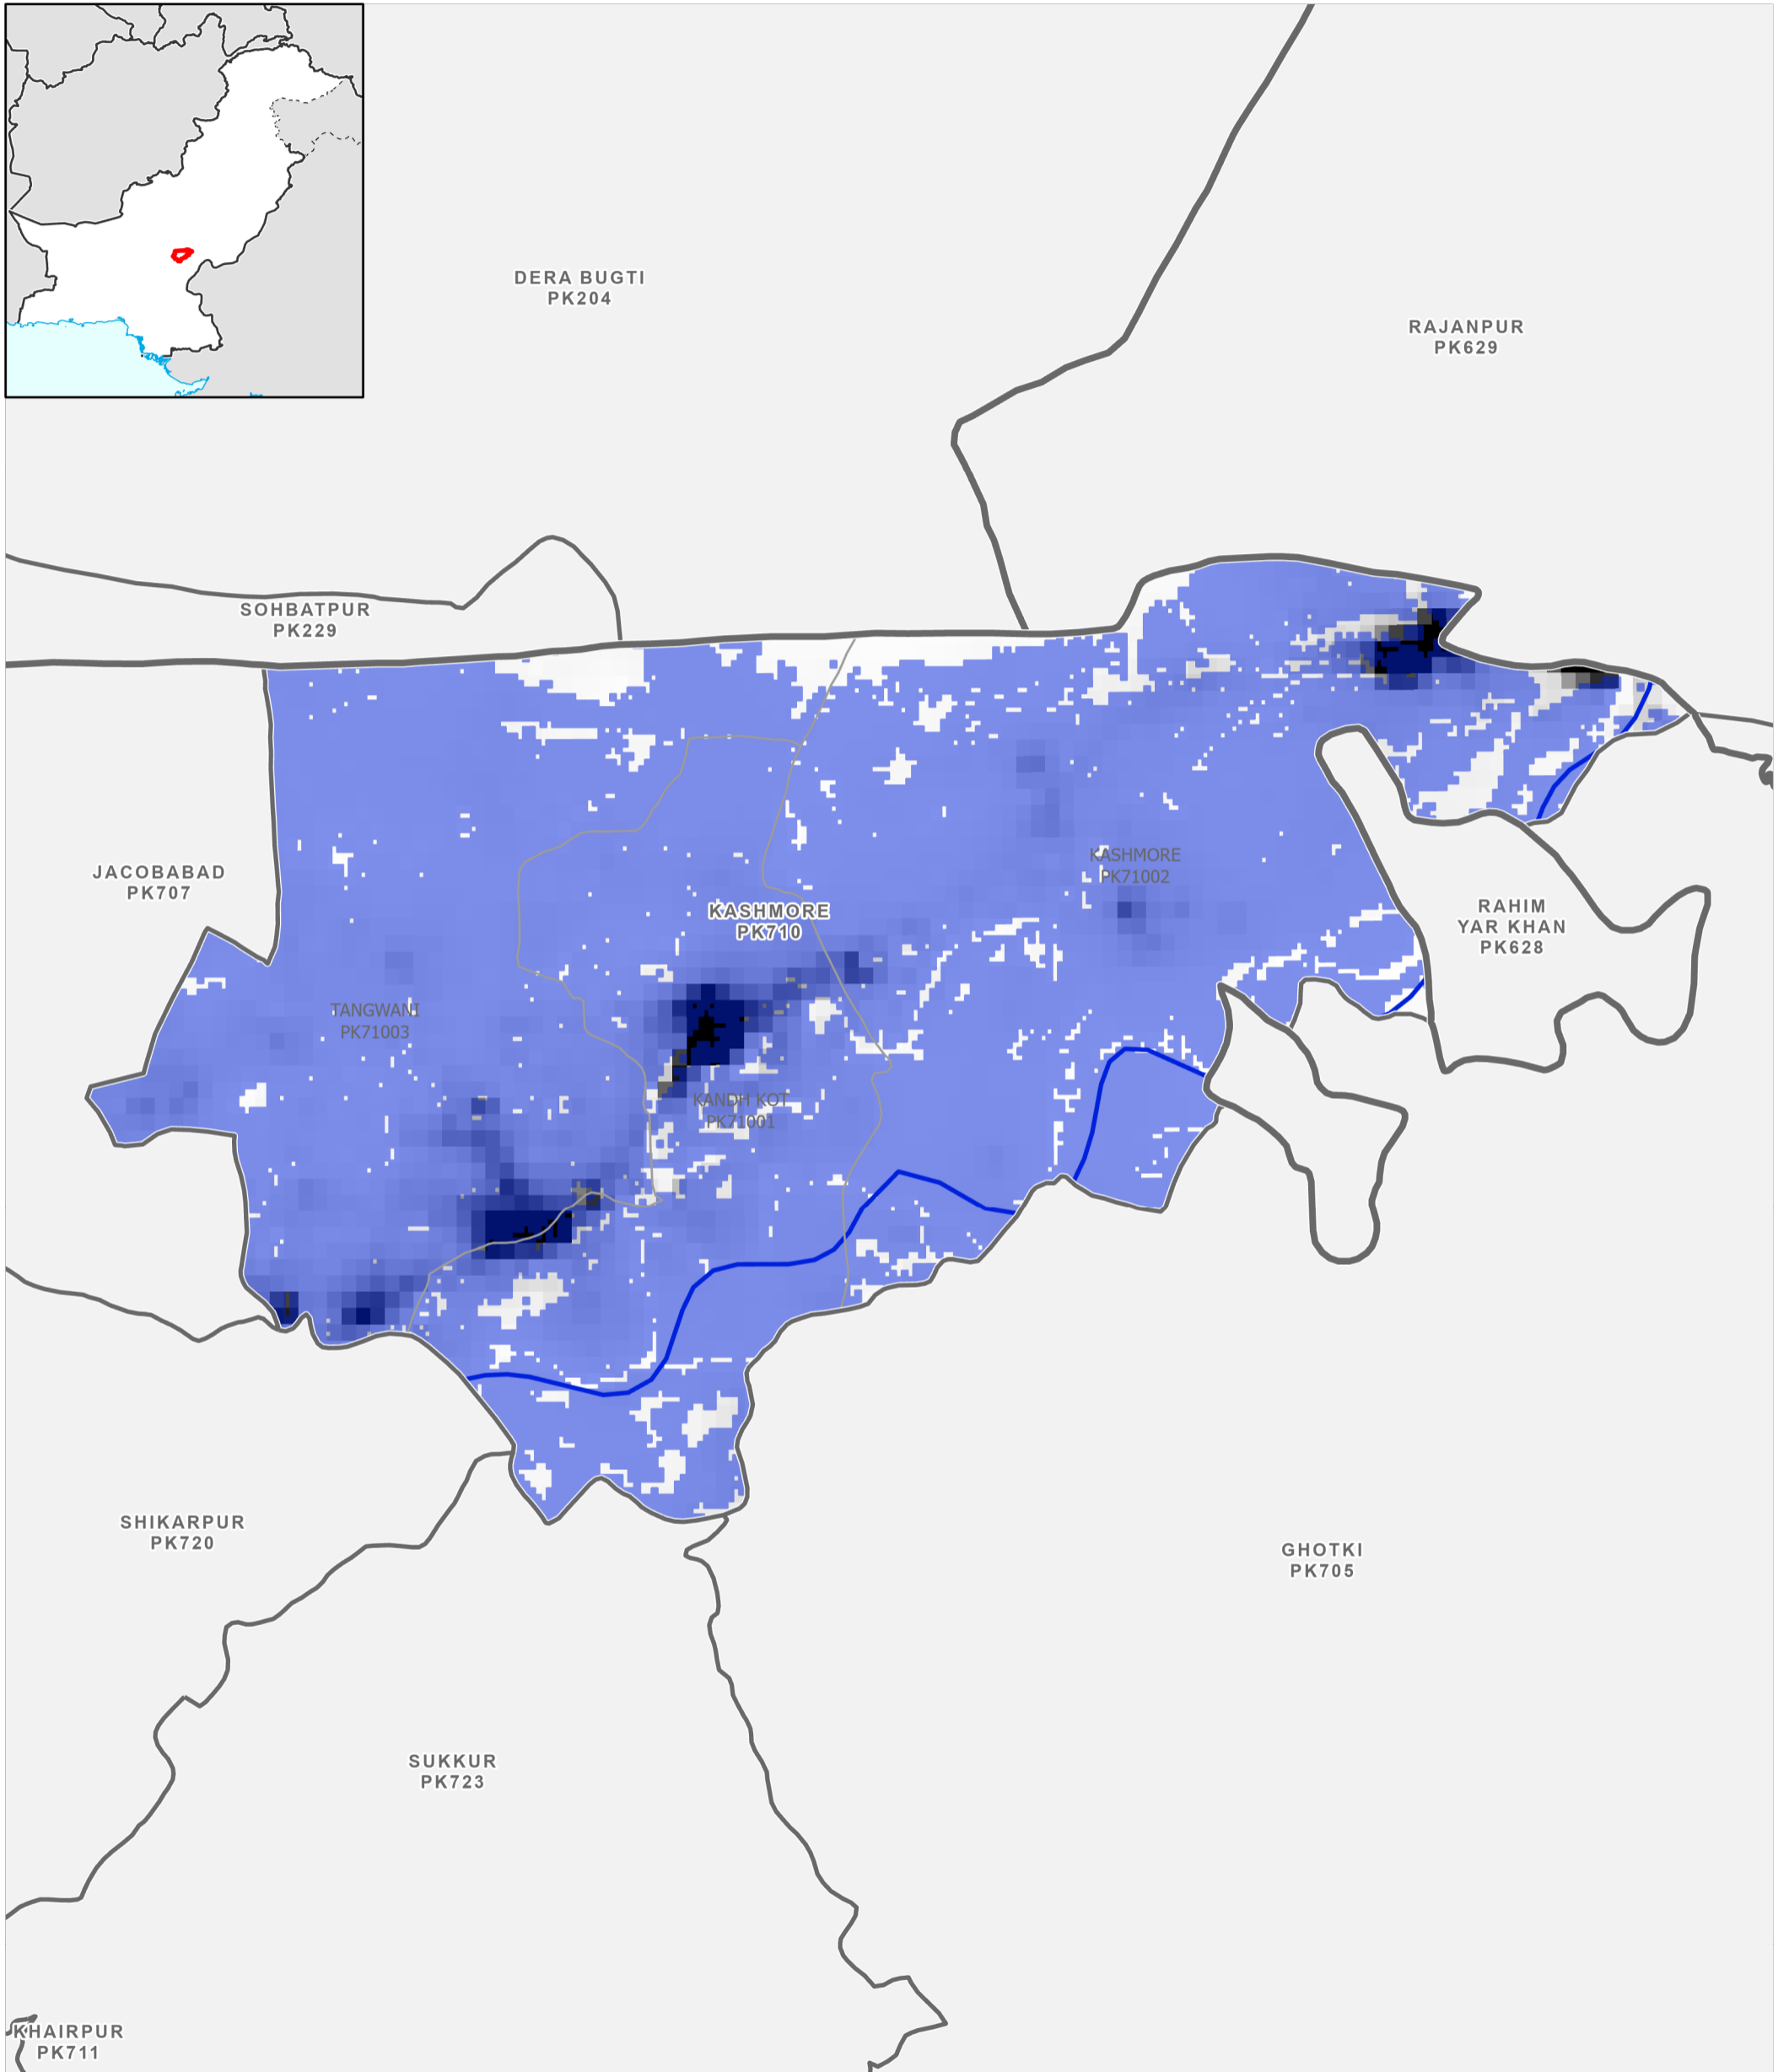

KHAIRPUR
PK711

Settlements	Education	Boundaries	Population per km²
★ Capital	🎓 School	— International	78,000
⊙ City	🎓 College; University	- - Disputed	0
● Town	Health	— Province	Max flood extent
● Village	🏥 Clinic	— Districts	01 - 29 August 2022
■ Hamlet	🏥 Hospital	— Tehsil	

Data Sources
Pakistan Census Office, Open Street Map, GADM, Worldpop, UNOSAT
Map created by MapAction (10/09/2022)