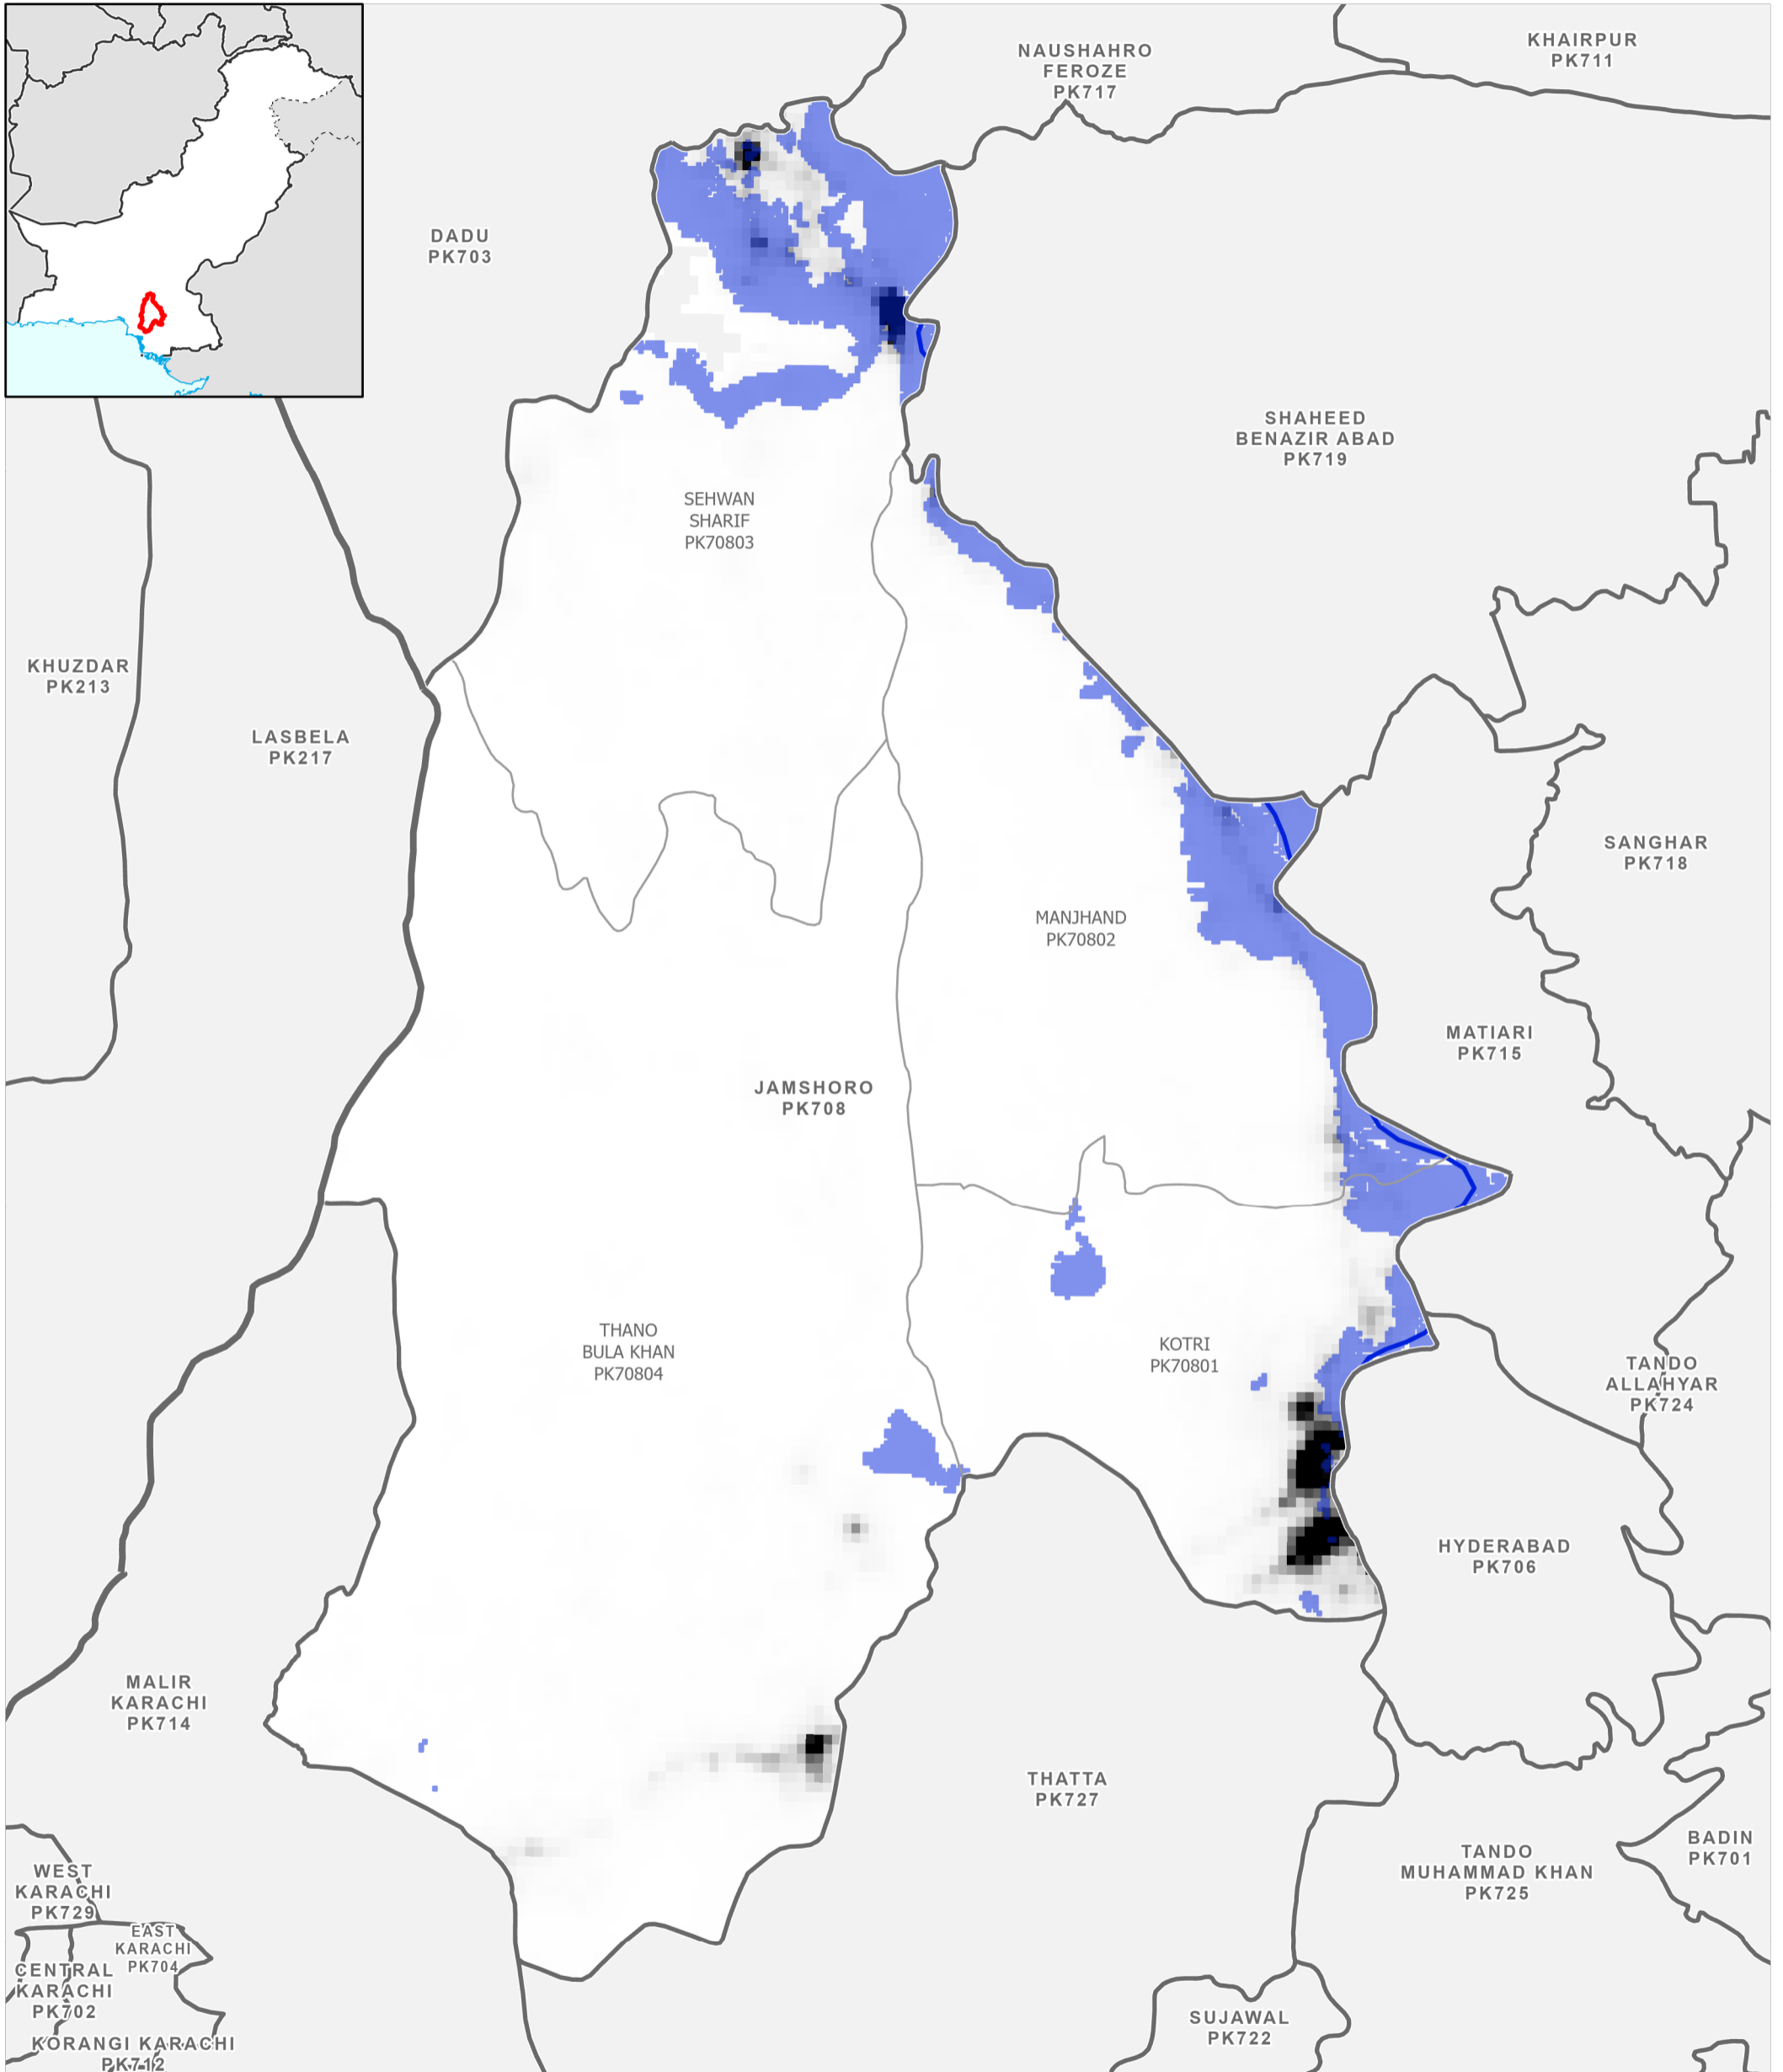

Settlements	Education	Boundaries	Population per km²
★ Capital	🎓 School	— International	78,000
⊙ City	🎓 College; University	- - Disputed	0
● Town	Health	— Province	Max flood extent
● Village	🏥 Clinic	— Districts	01 - 29 August 2022
■ Hamlet	🏥 Hospital	— Tehsil	

Data Sources
Pakistan Census Office, Open Street Map, GADM, Worldpop, UNOSAT
Map created by MapAction (10/09/2022)