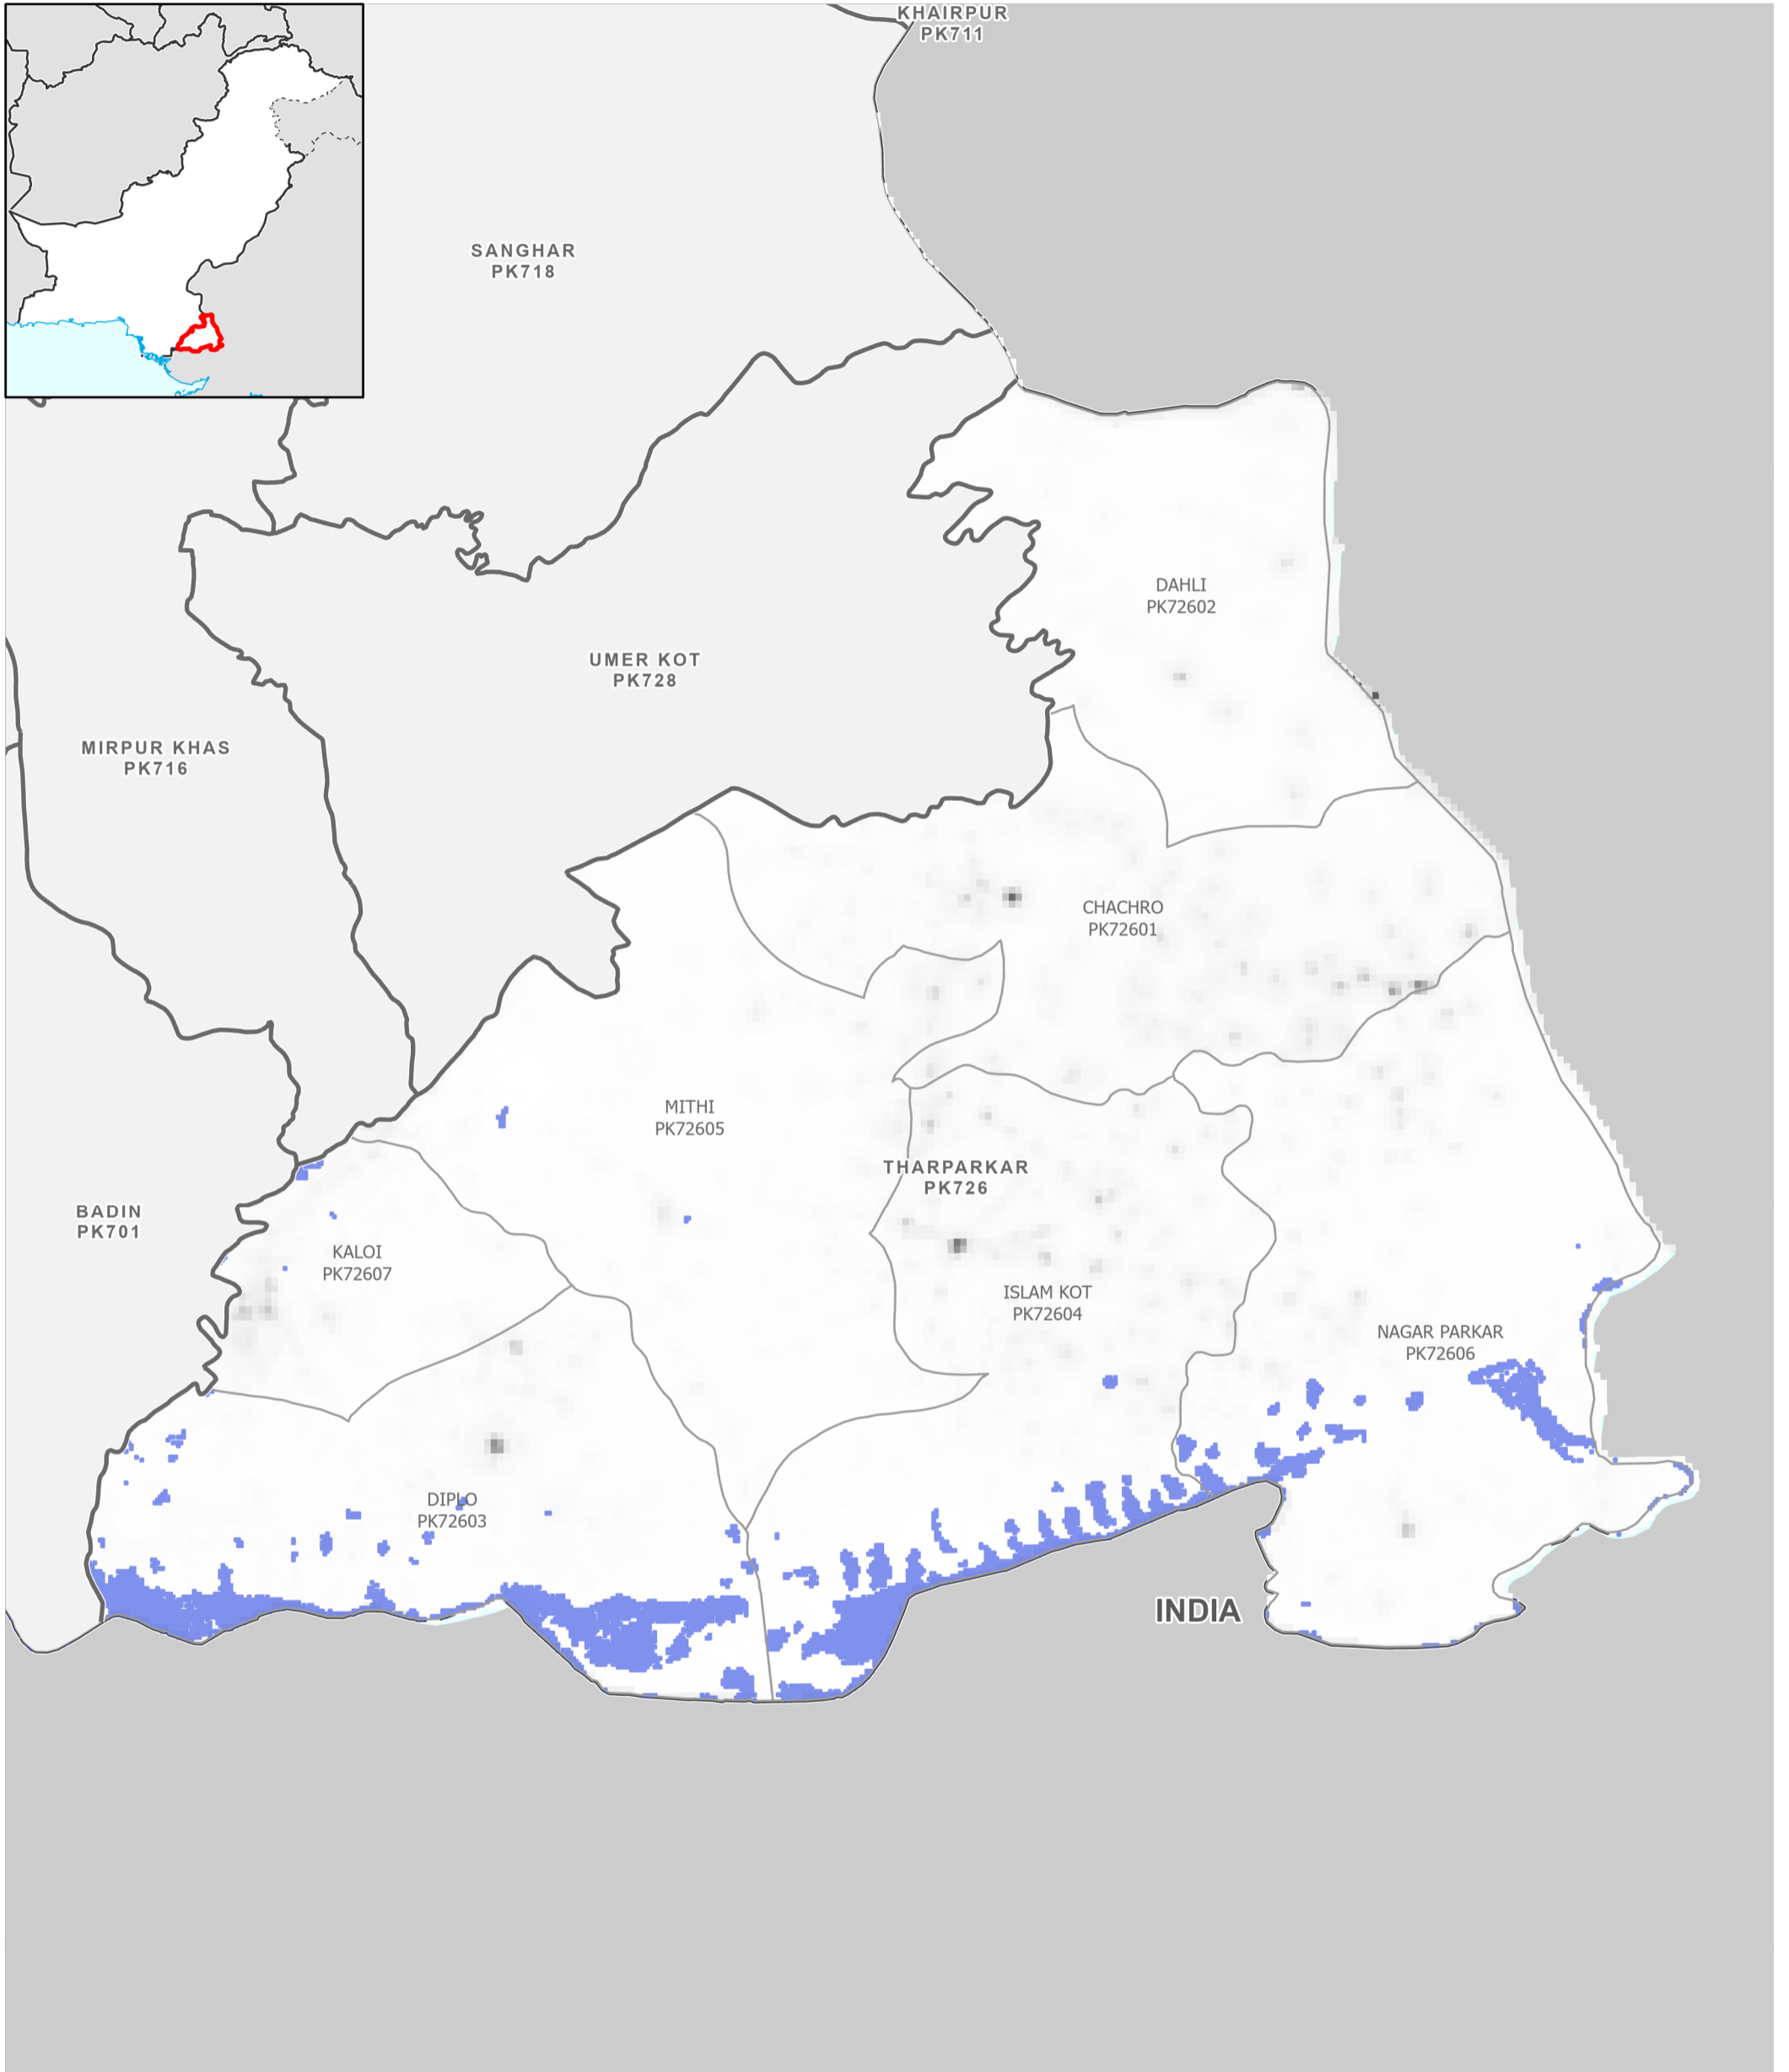

Settlements	Education	Boundaries	Population per km²
★ Capital	🎓 School	— International	78,000
⊙ City	🎓 College; University	- - Disputed	0
● Town	Health	— Province	Max flood extent
● Village	🏥 Clinic	— Districts	01 - 29 August 2022
■ Hamlet	🏥 Hospital	— Tehsil	

Data Sources
Pakistan Census Office, Open Street Map, GADM, Worldpop, UNOSAT
Map created by MapAction (10/09/2022)