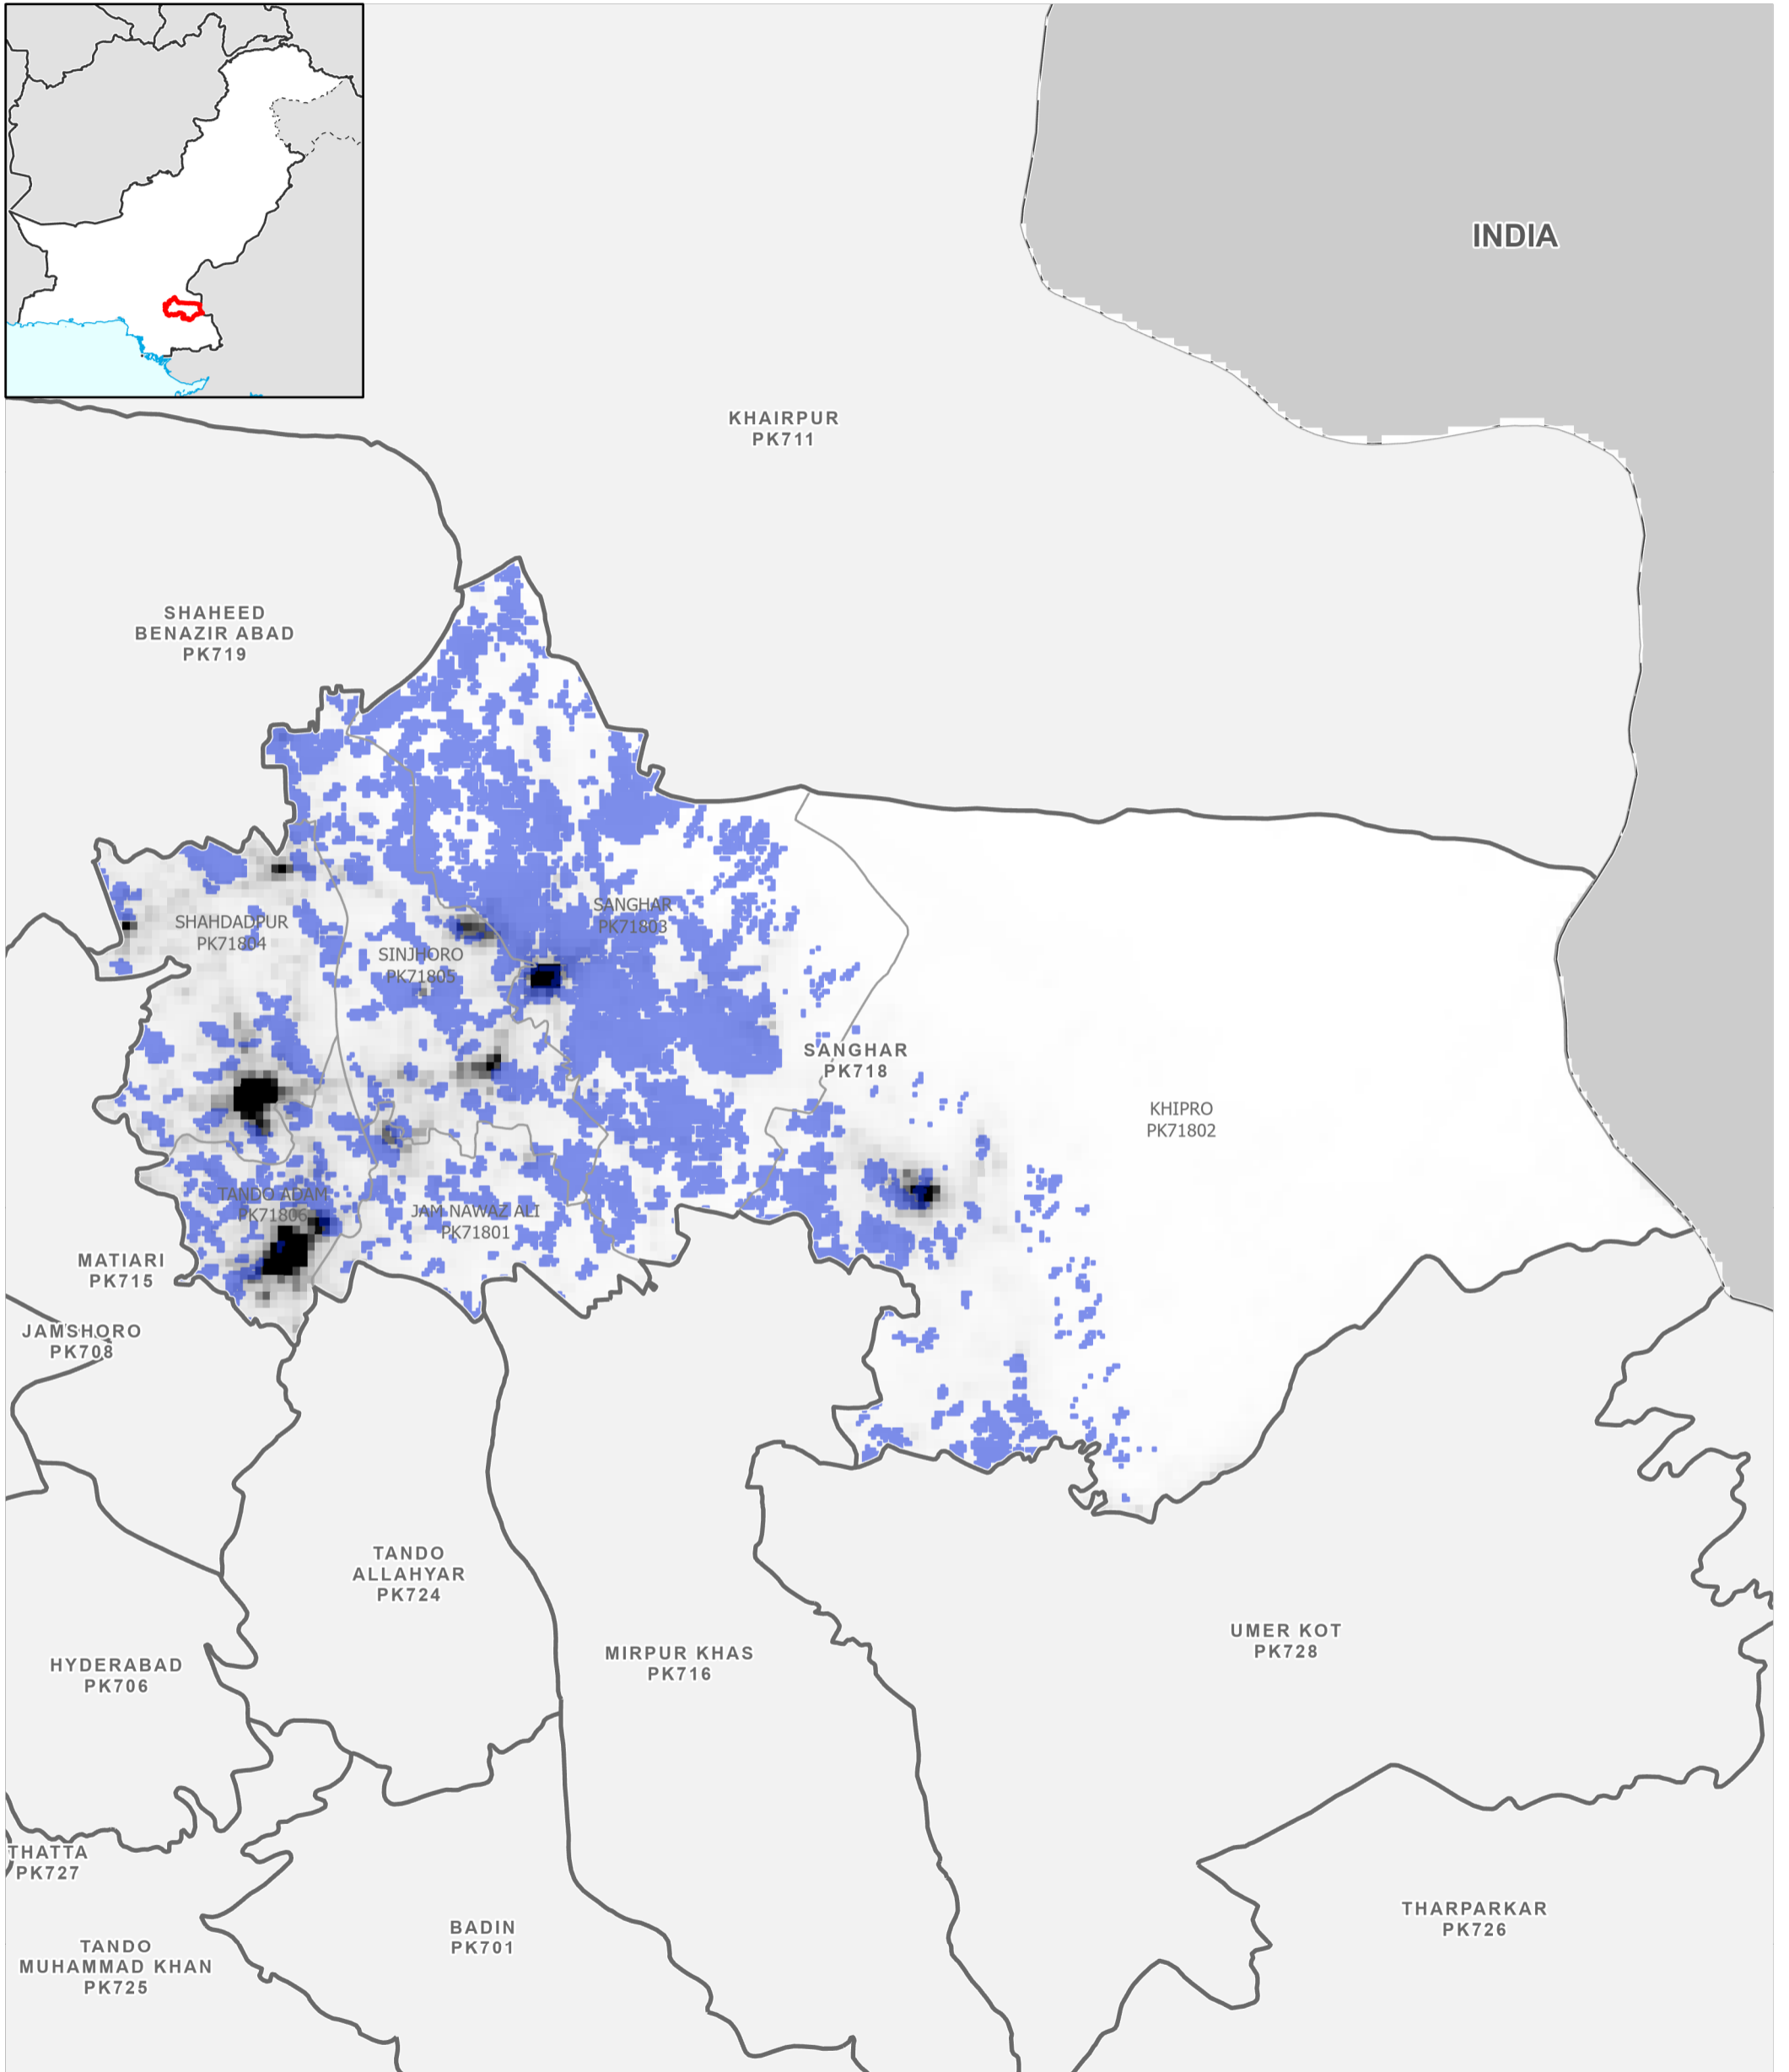

Settlements	Education	Boundaries	Population per km²
★ Capital	🎓 School	— International	78,000
⊙ City	🎓 College; University	- - Disputed	0
● Town	Health	— Province	Max flood extent
● Village	🏥 Clinic	— Districts	01 - 29 August 2022
■ Hamlet	🏥 Hospital	— Tehsil	

Data Sources
Pakistan Census Office, Open Street Map, GADM, Worldpop, UNOSAT
Map created by MapAction (10/09/2022)