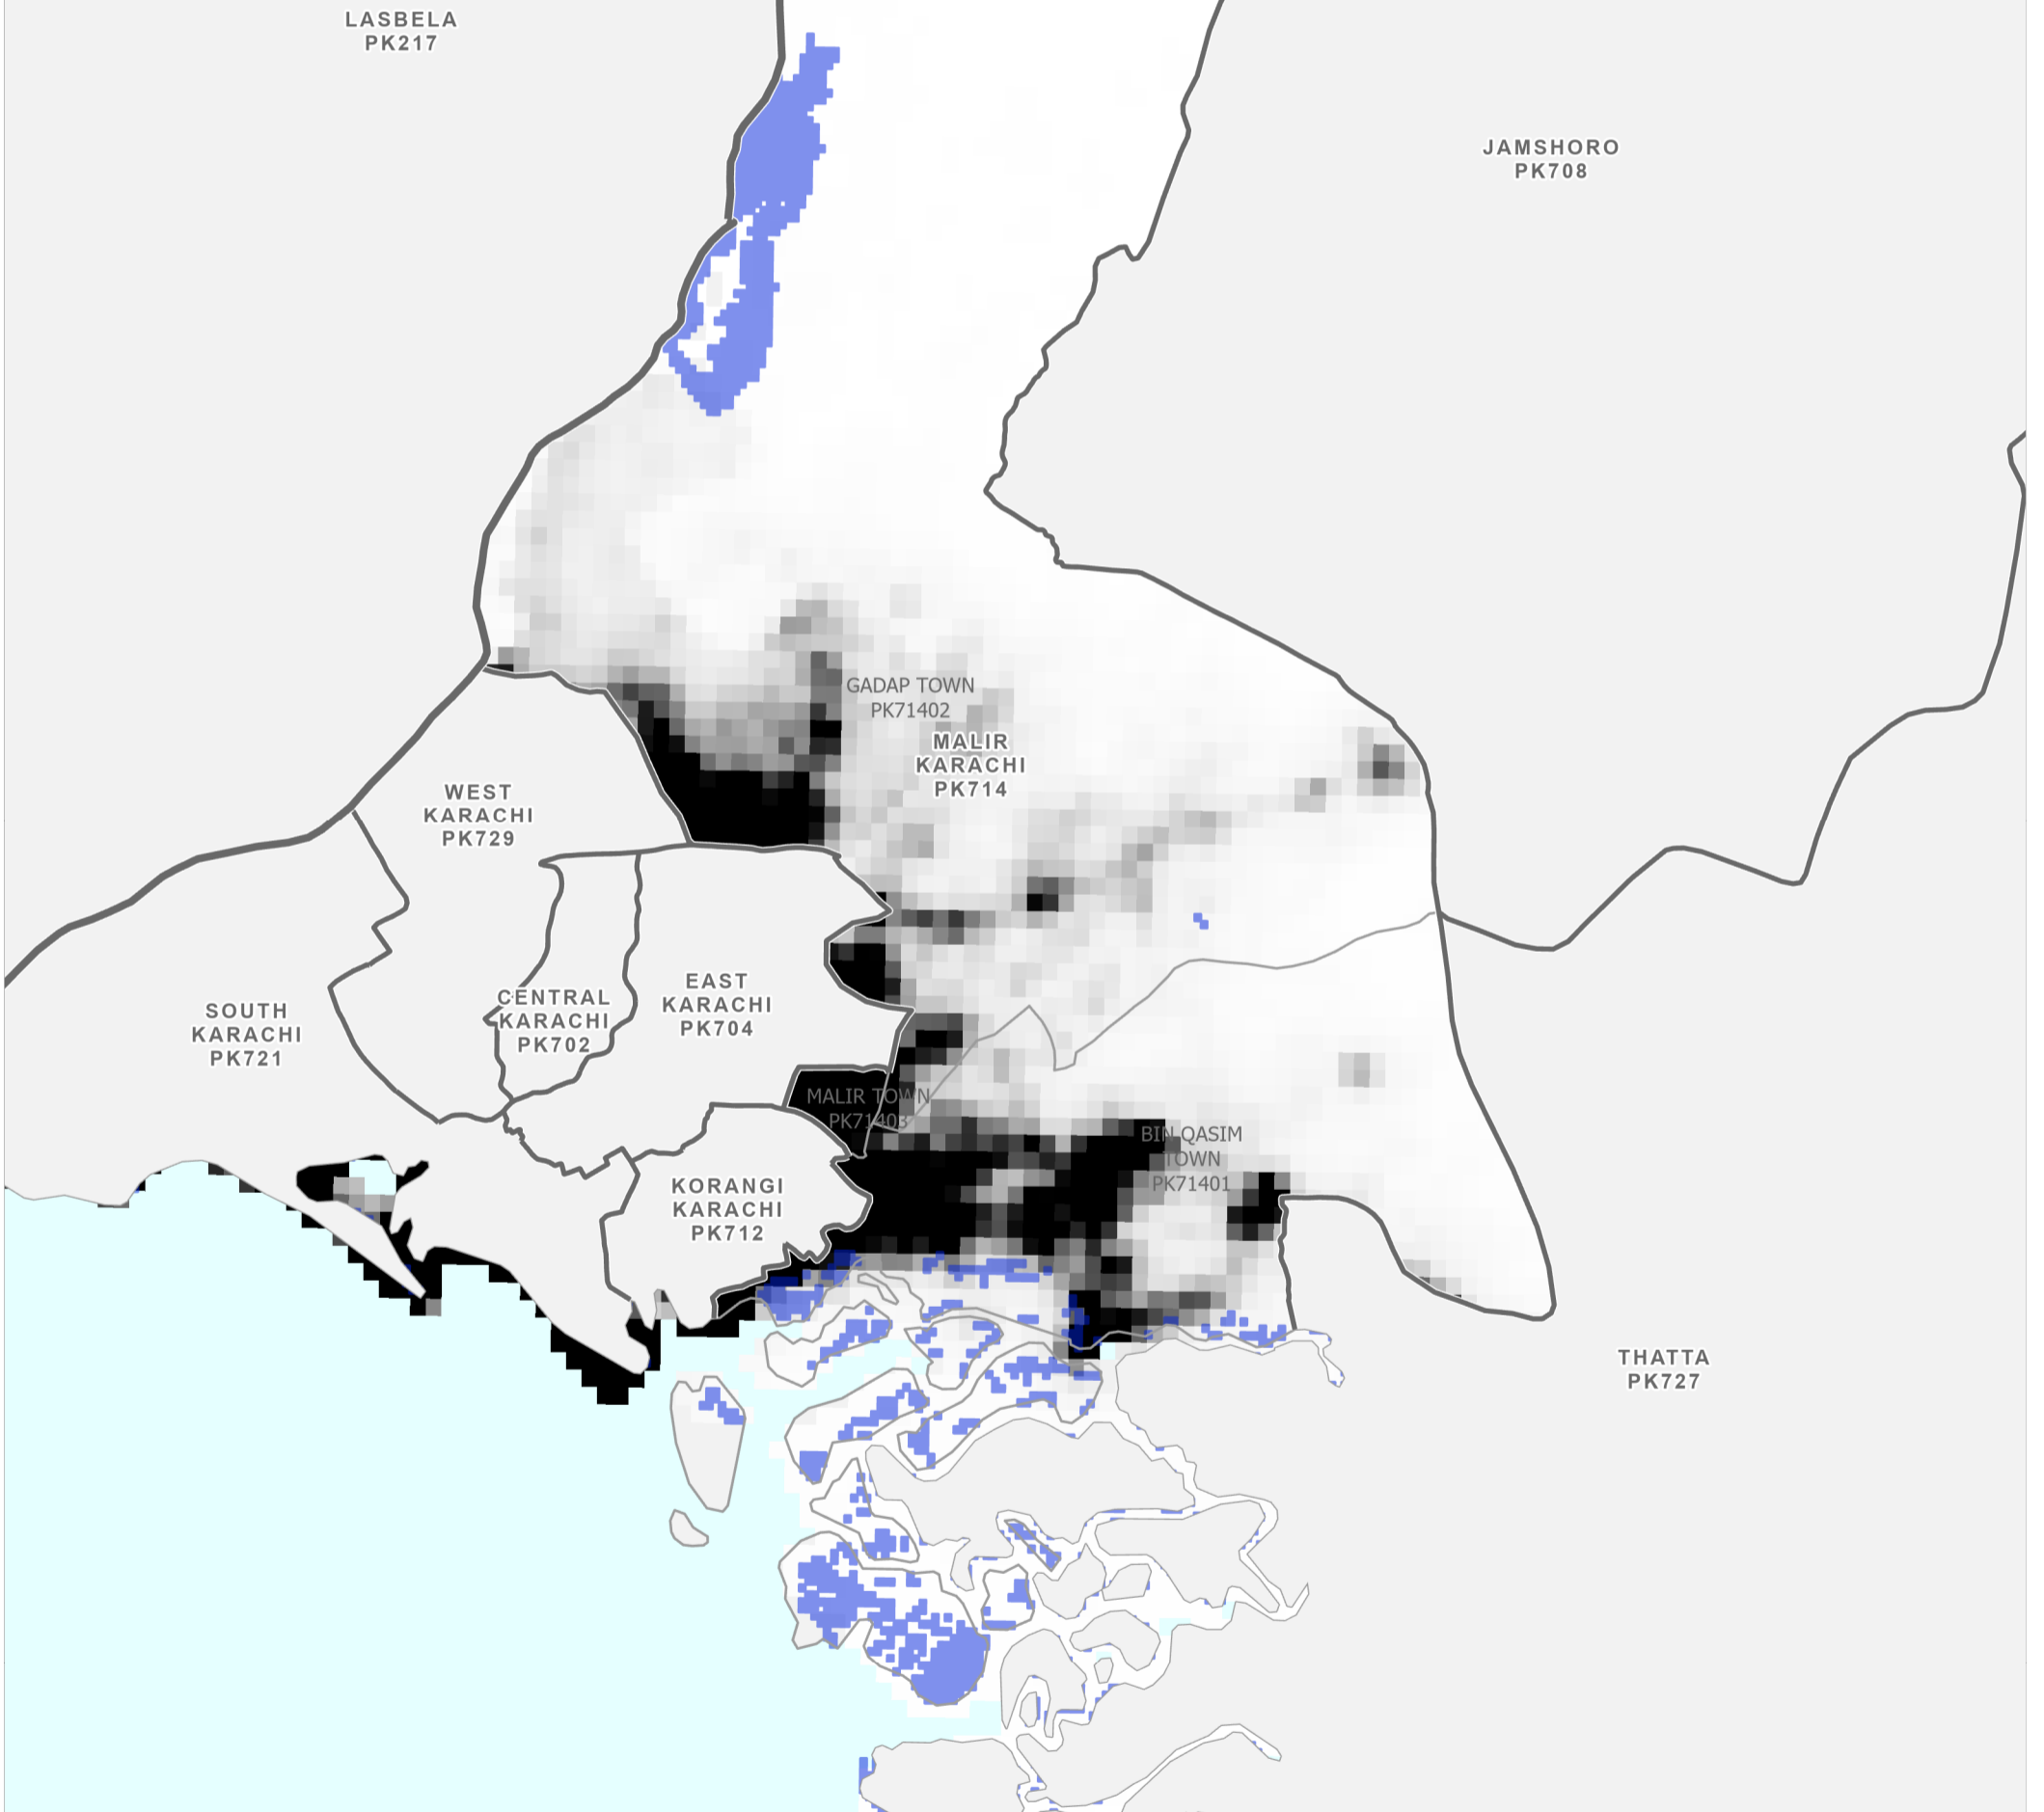

Settlements	Education	Boundaries	Population per km²
★ Capital	🎓 School	— International	78,000
⊙ City	🎓 College; University	- - Disputed	0
● Town	Health	— Province	Max flood extent
● Village	🏥 Clinic	— Districts	01 - 29 August 2022
■ Hamlet	🏥 Hospital	— Tehsil	

Data Sources
Pakistan Census Office, Open Street Map, GADM, Worldpop, UNOSAT
Map created by MapAction (10/09/2022)