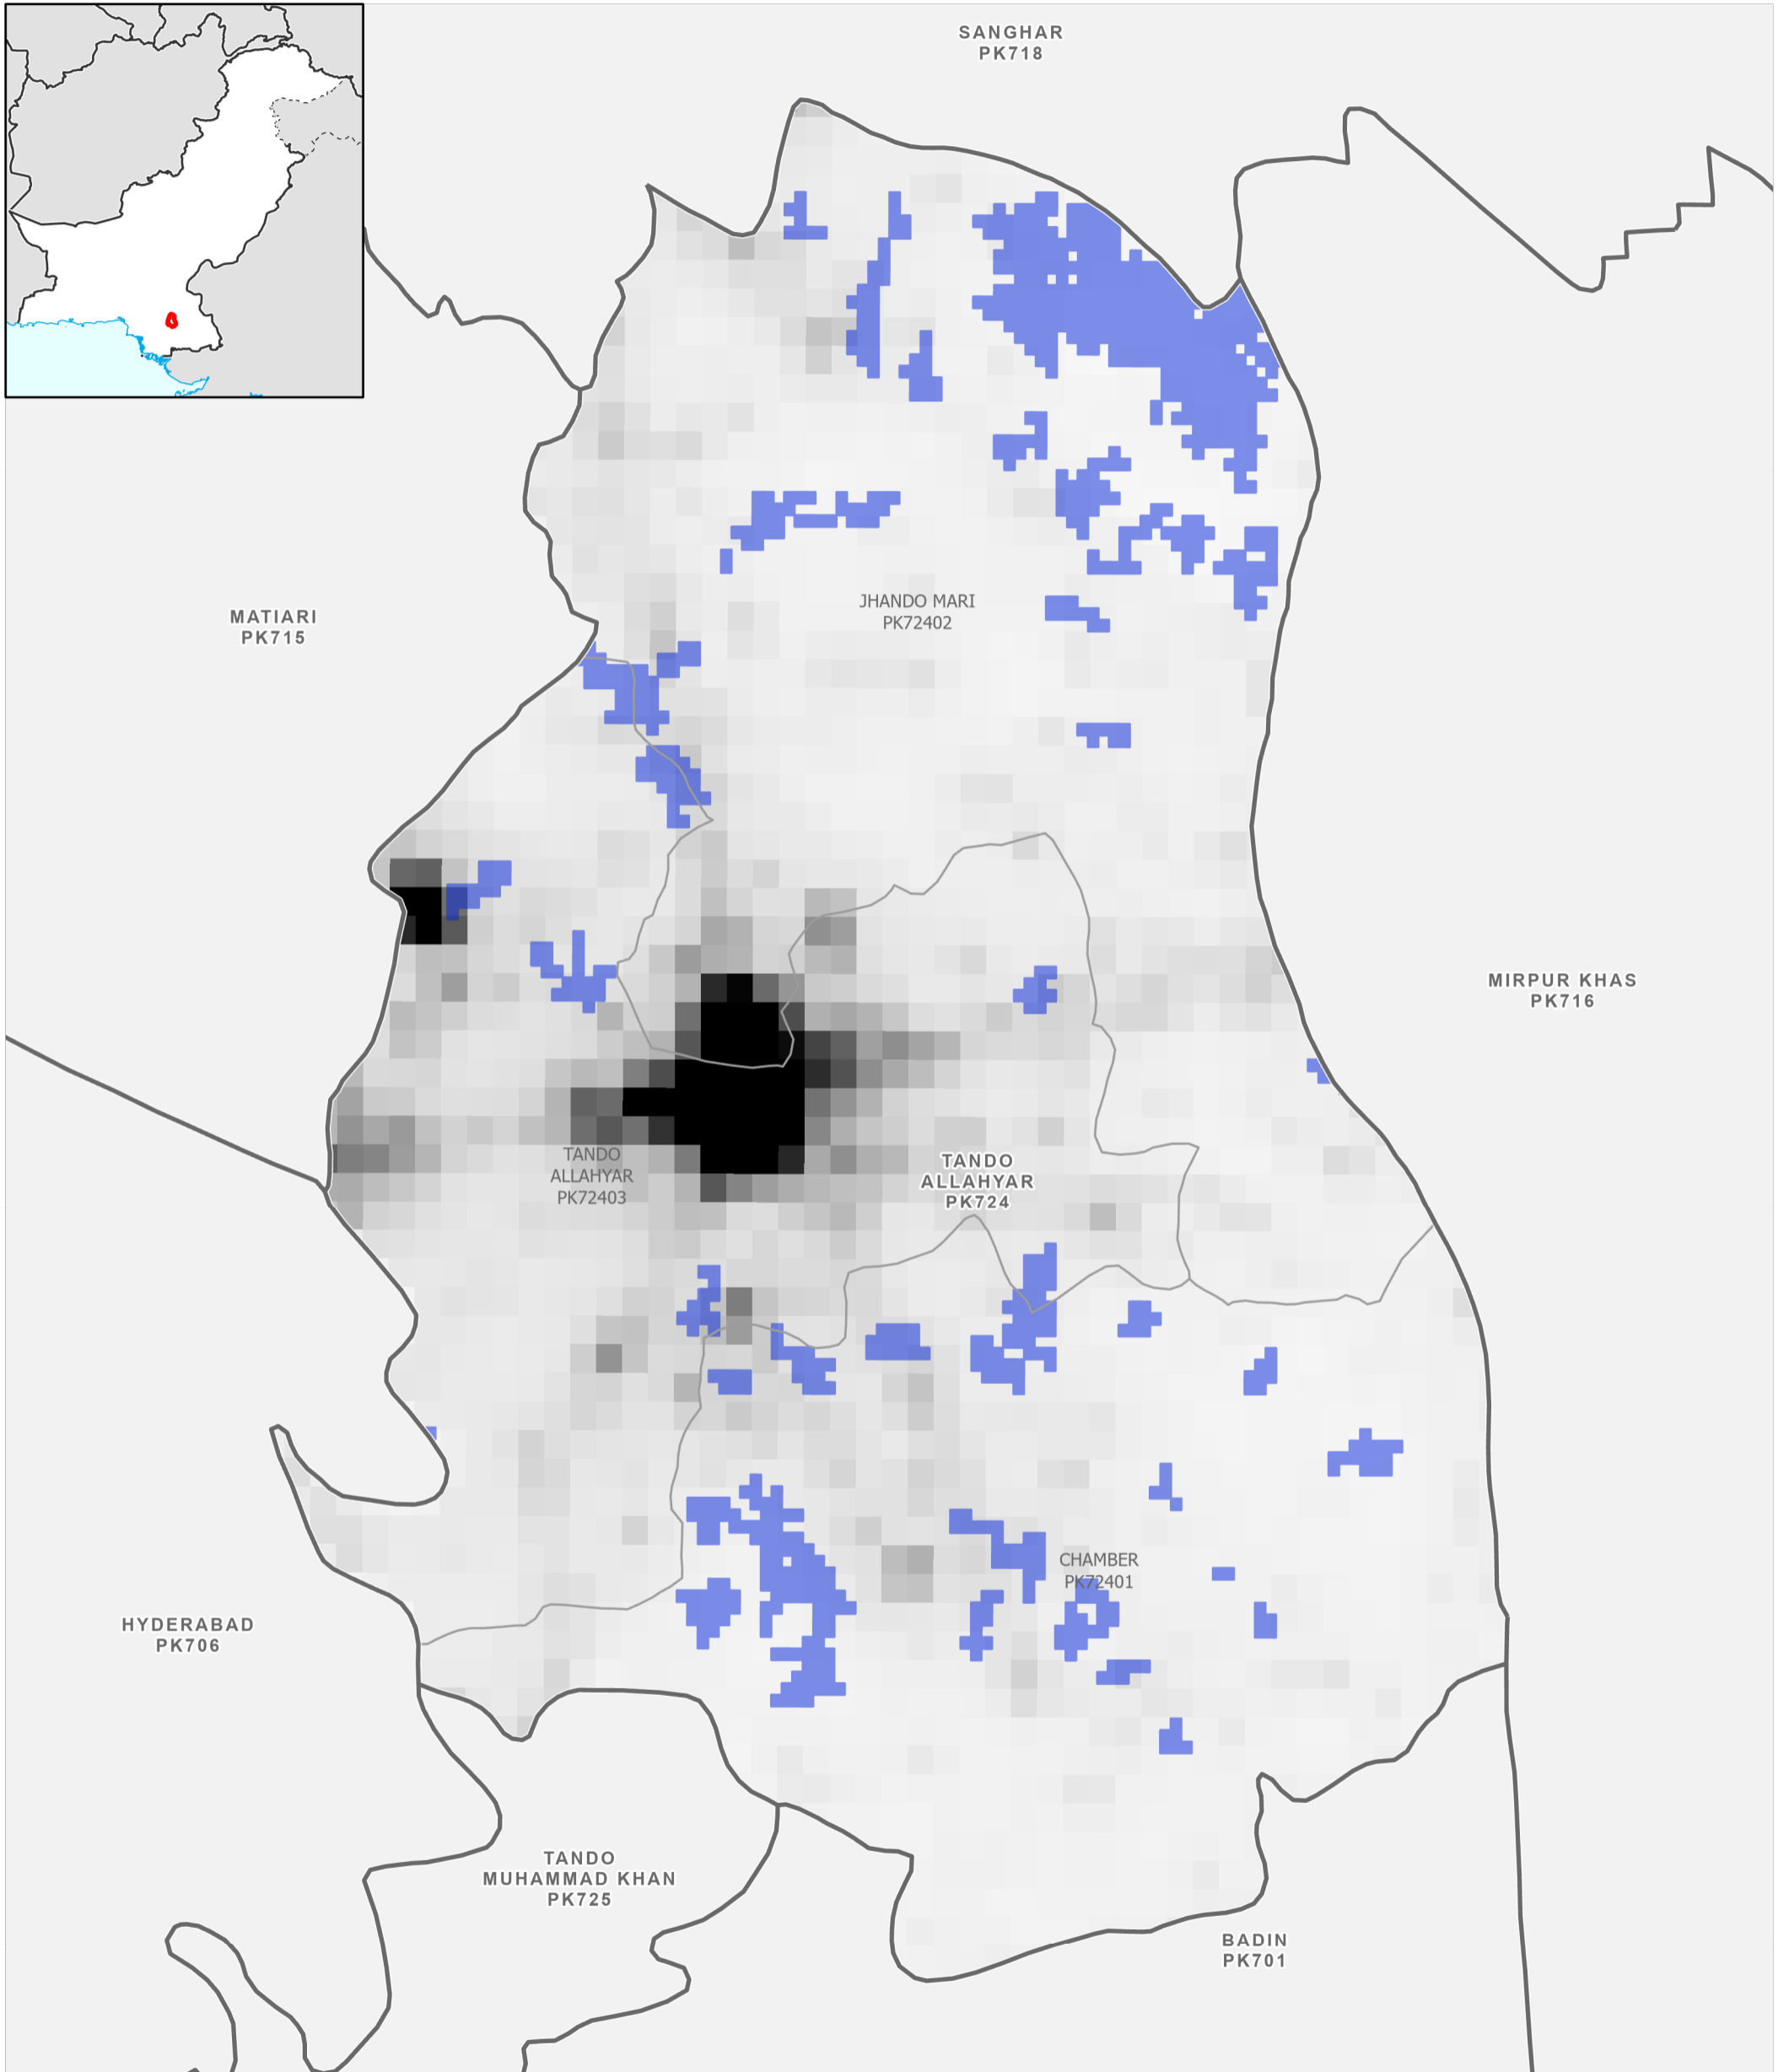

Settlements	Education	Boundaries	Population per km²
★ Capital	🎓 School	— International	78,000
⊙ City	🎓 College; University	- - Disputed	0
● Town	Health	— Province	Max flood extent
● Village	🏥 Clinic	— Districts	01 - 29 August 2022
■ Hamlet	🏥 Hospital	— Tehsil	

Data Sources
Pakistan Census Office, Open Street Map, GADM, Worldpop, UNOSAT
Map created by MapAction (10/09/2022)