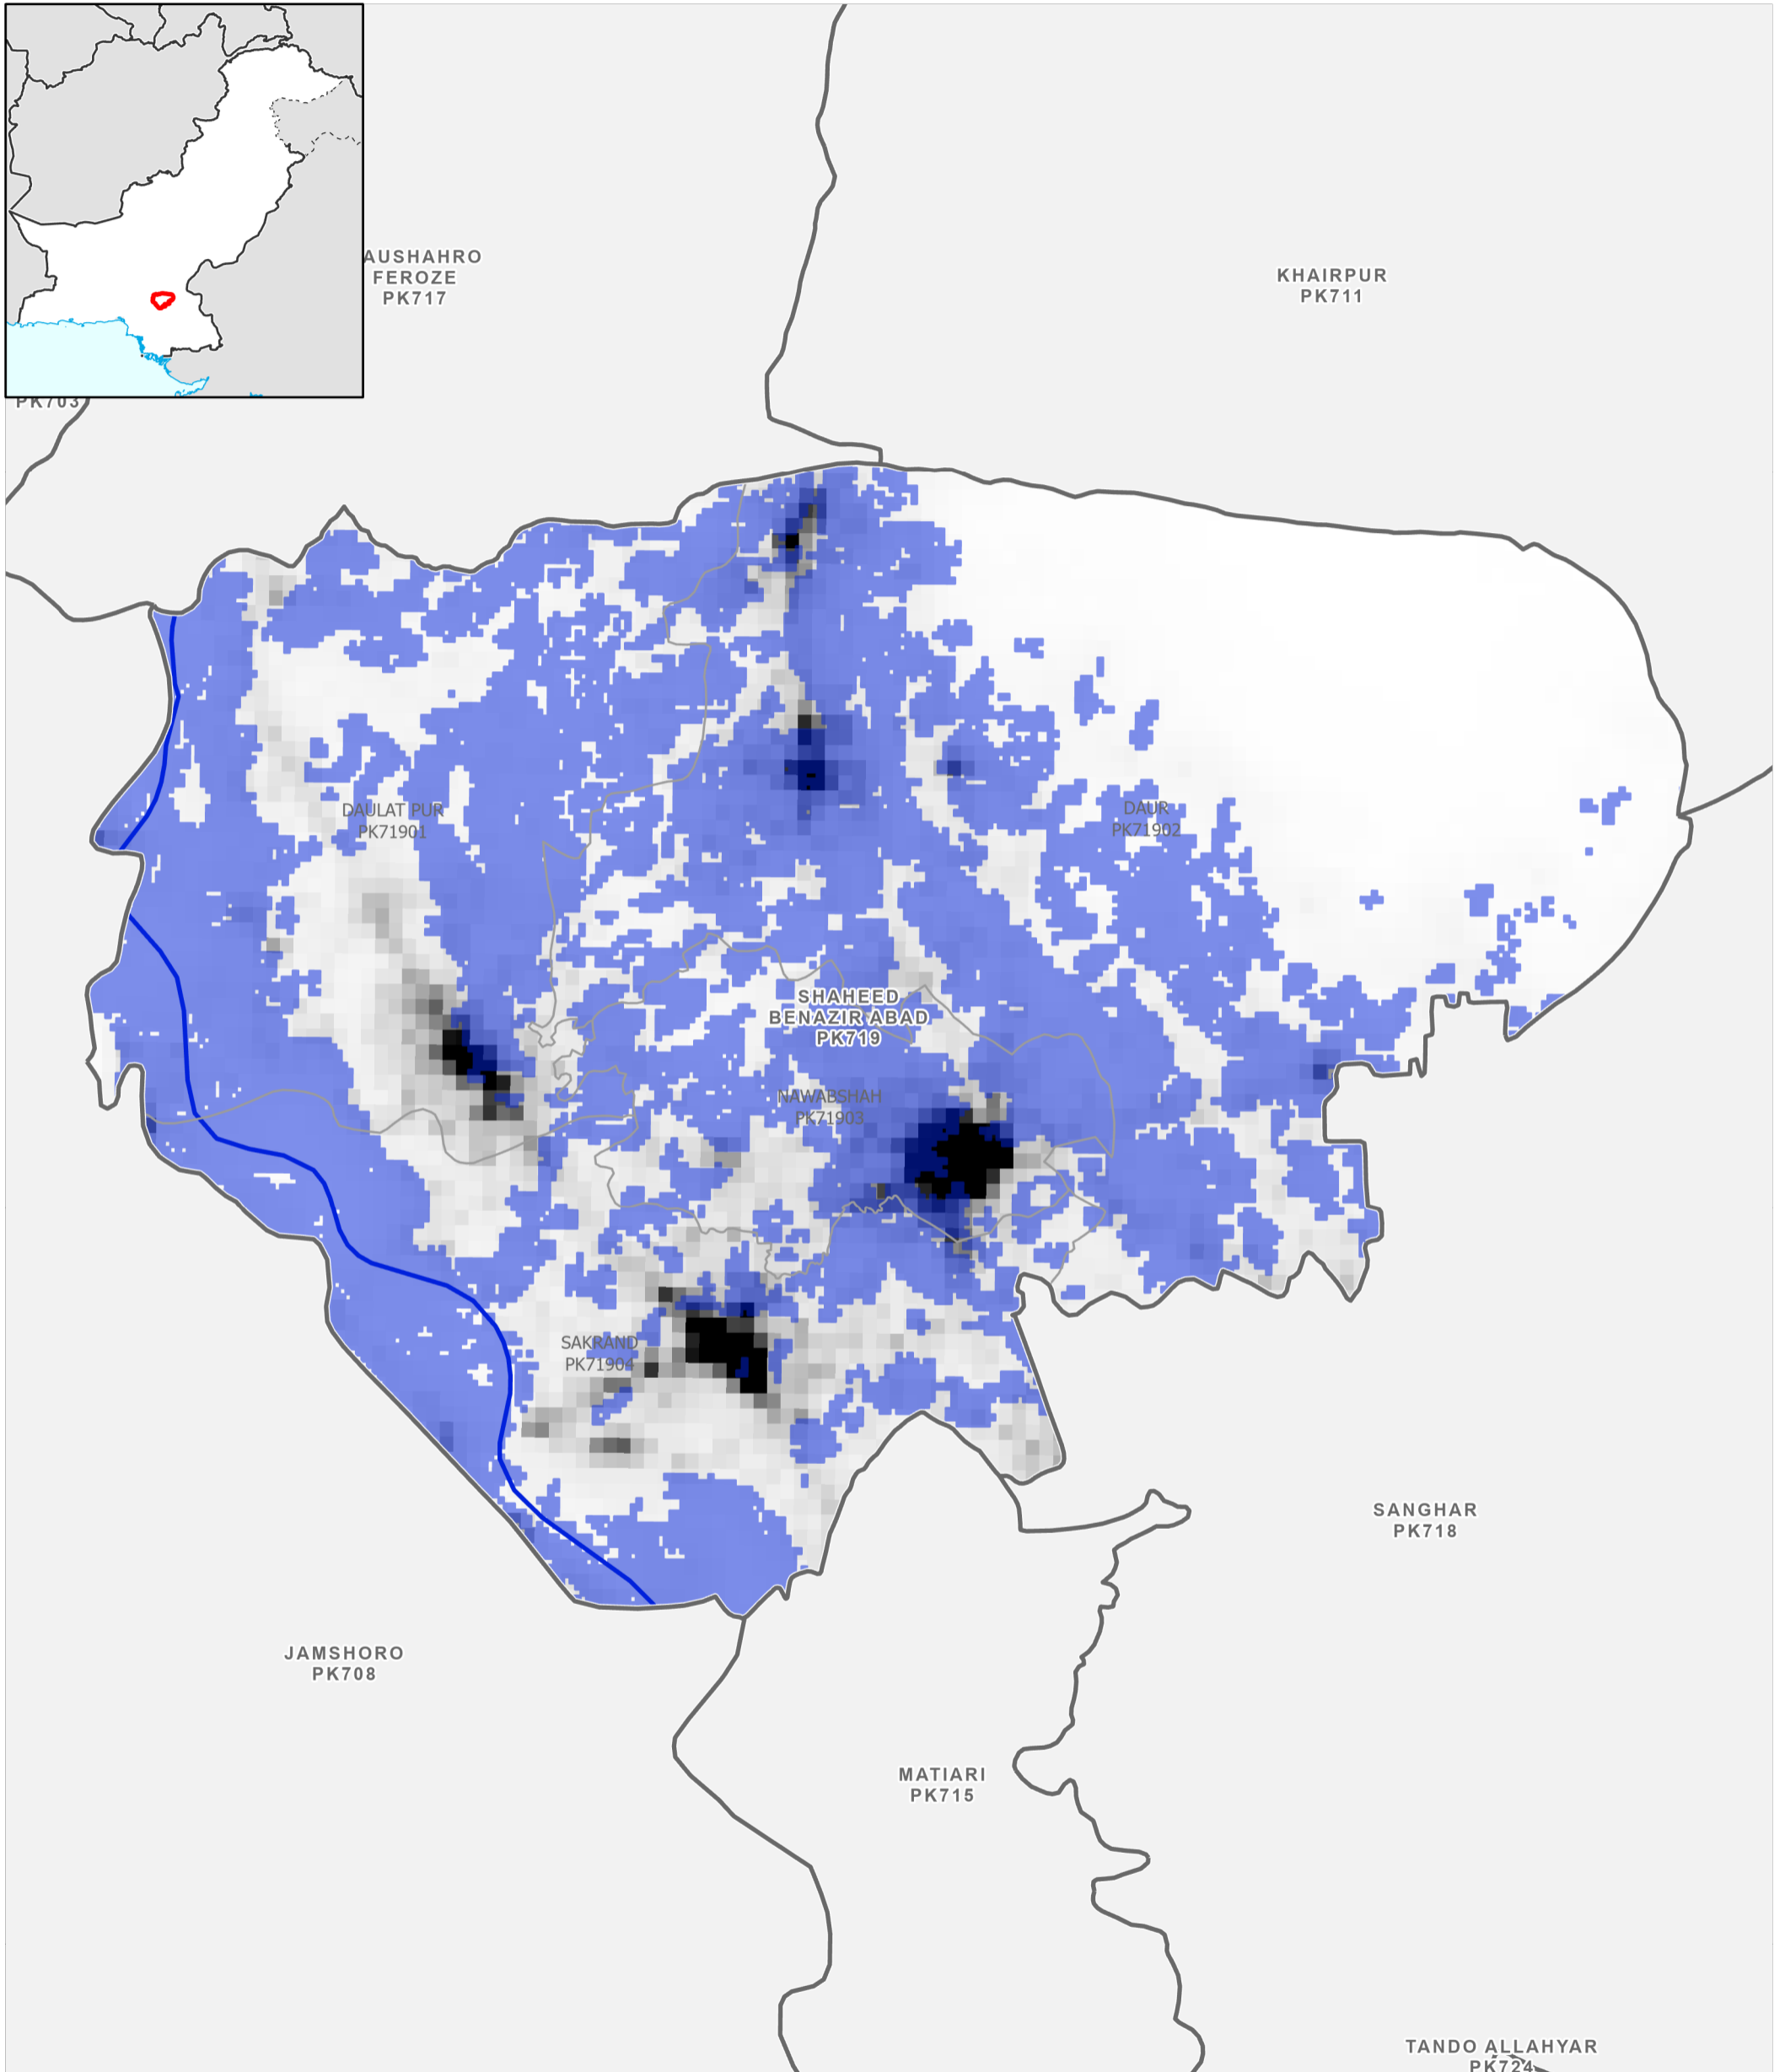

Settlements	Education	Boundaries	Population per km²
★ Capital	🎓 School	— International	78,000
● City	🎓 College; University	- - Disputed	0
● Town	Health	— Province	Max flood extent
● Village	🏥 Clinic	— Districts	01 - 29 August 2022
■ Hamlet	🏥 Hospital	— Tehsil	

Data Sources
Pakistan Census Office, Open Street Map, GADM, Worldpop, UNOSAT
Map created by MapAction (10/09/2022)