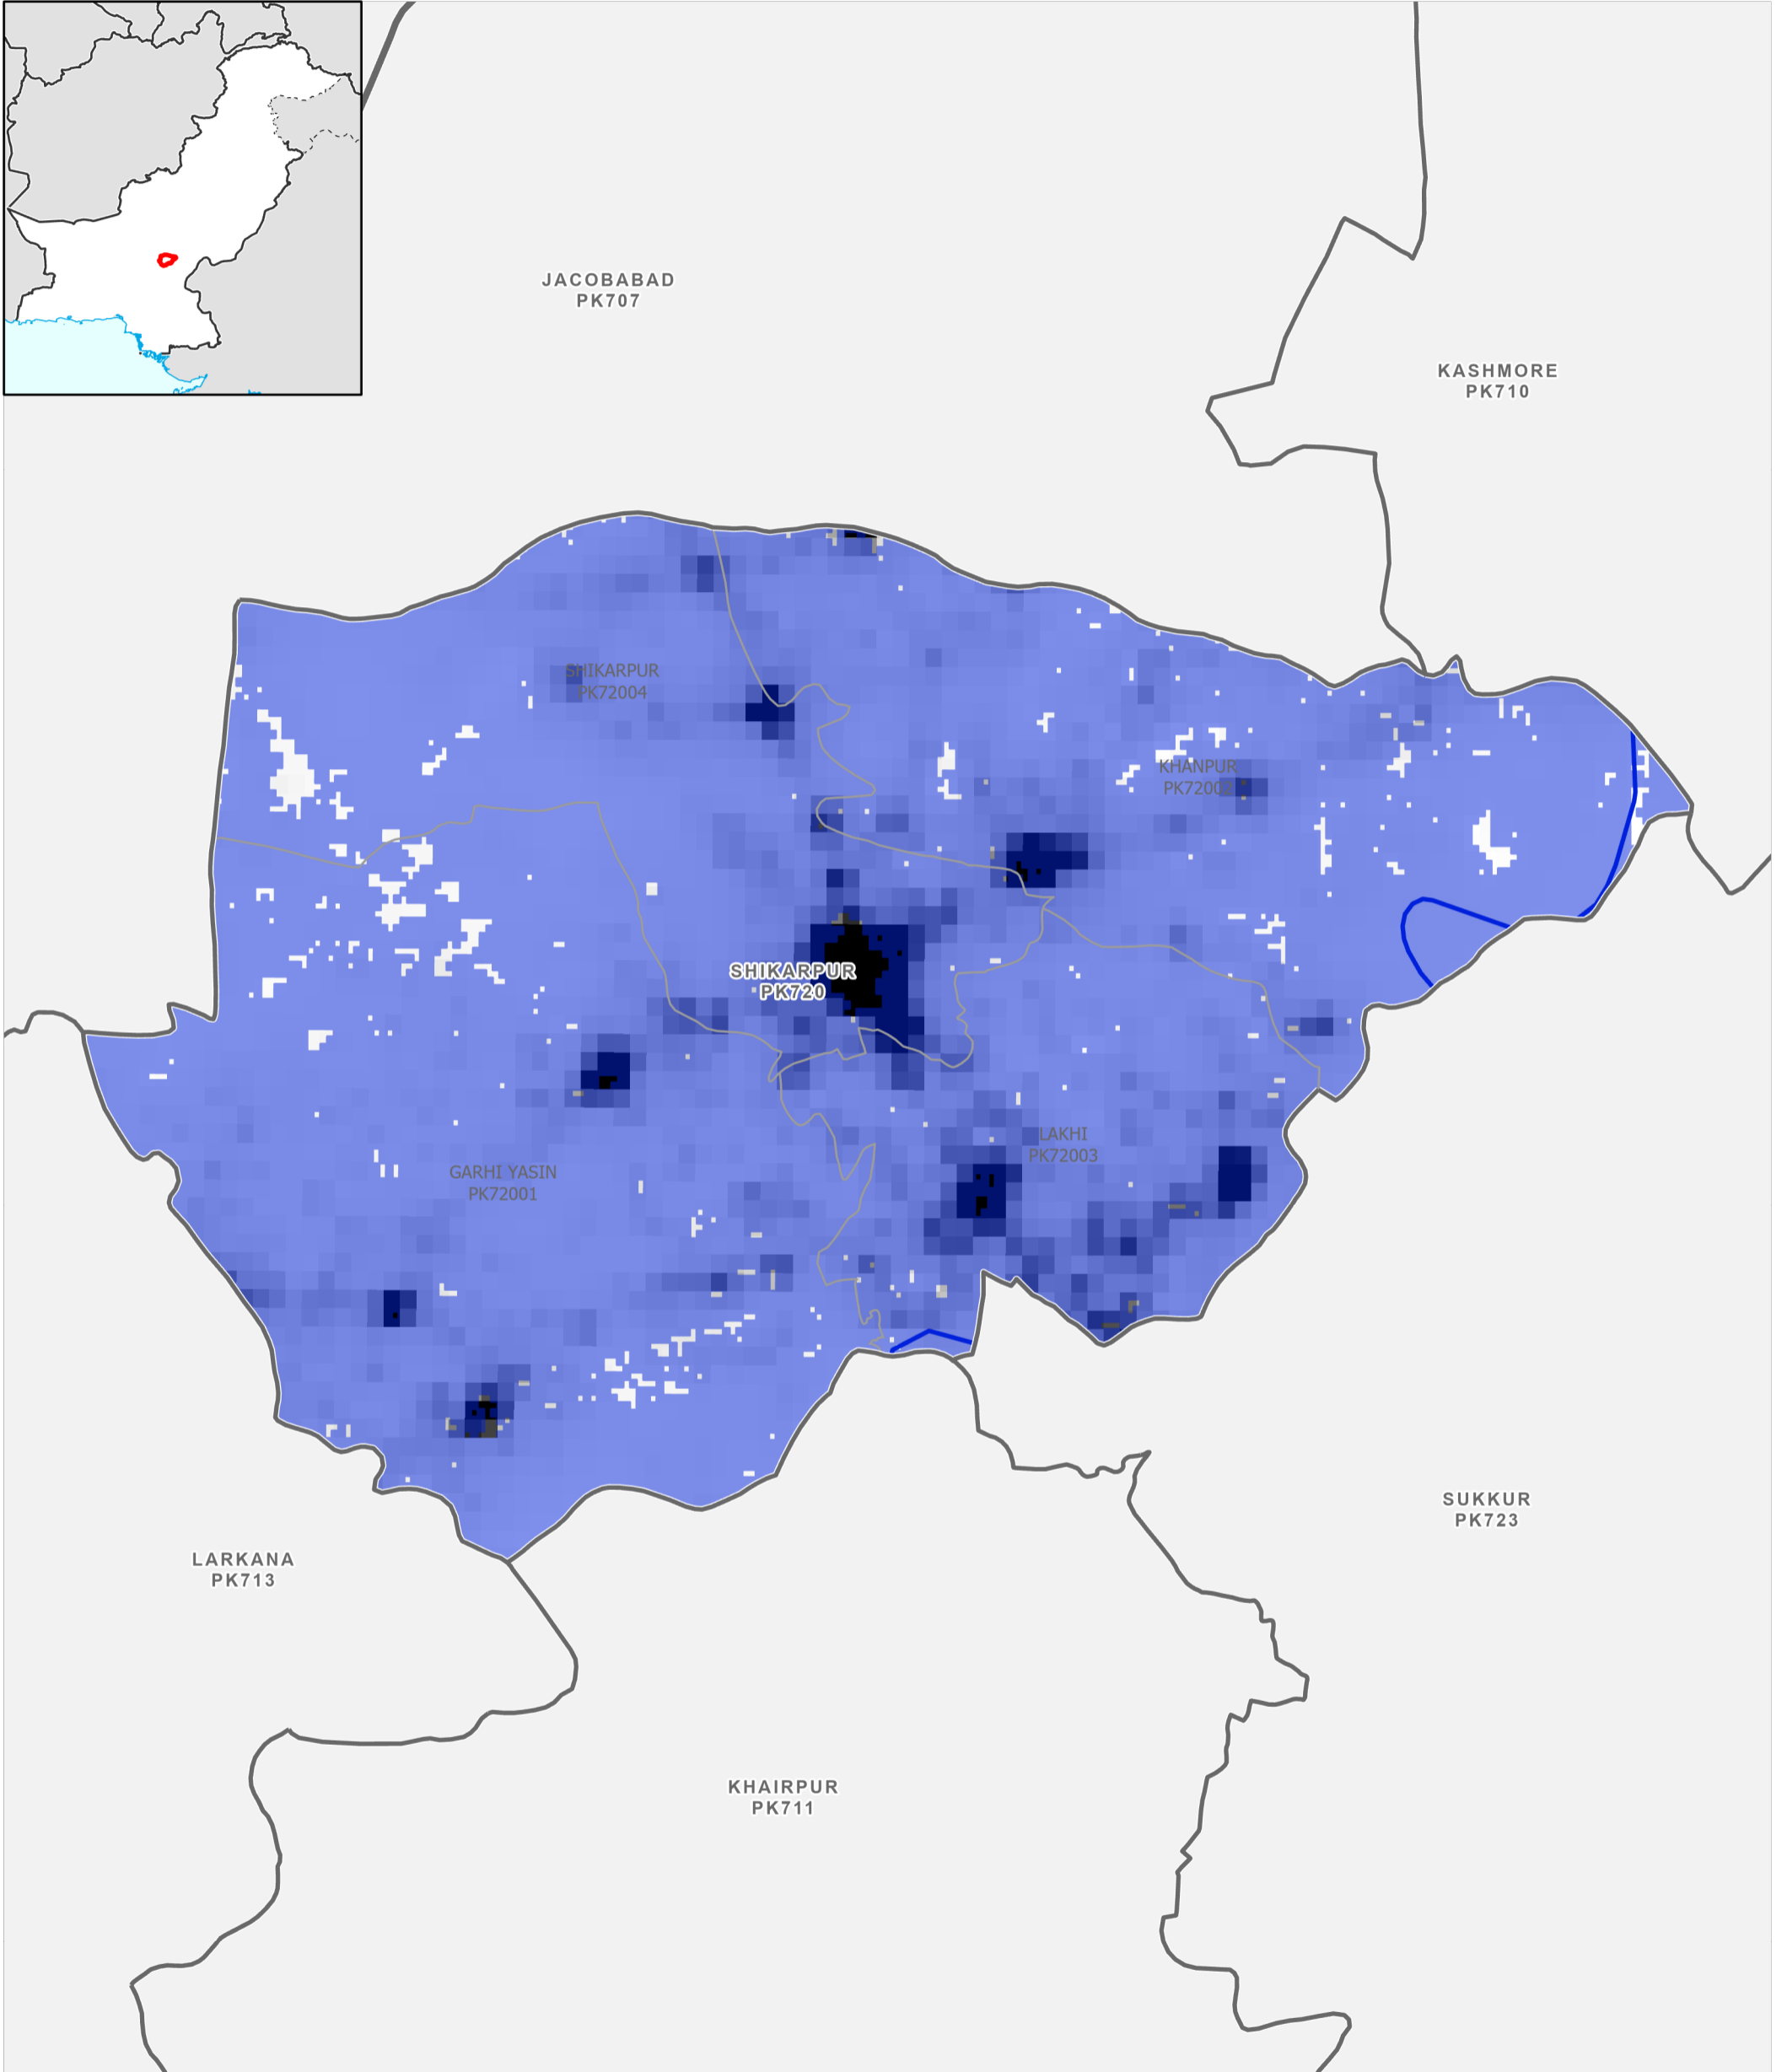

Settlements ★ Capital ⊙ City ● Town ● Village ■ Hamlet	Education 🎓 School 🎓 College; University Health 🏥 Clinic 🏥 Hospital	Boundaries — International - - Disputed — Province — Districts — Tehsil	Population per km² 78,000 0 Max flood extent 01 - 29 August 2022

Data Sources
Pakistan Census Office, Open Street Map, GADM, Worldpop, UNOSAT
Map created by MapAction (10/09/2022)