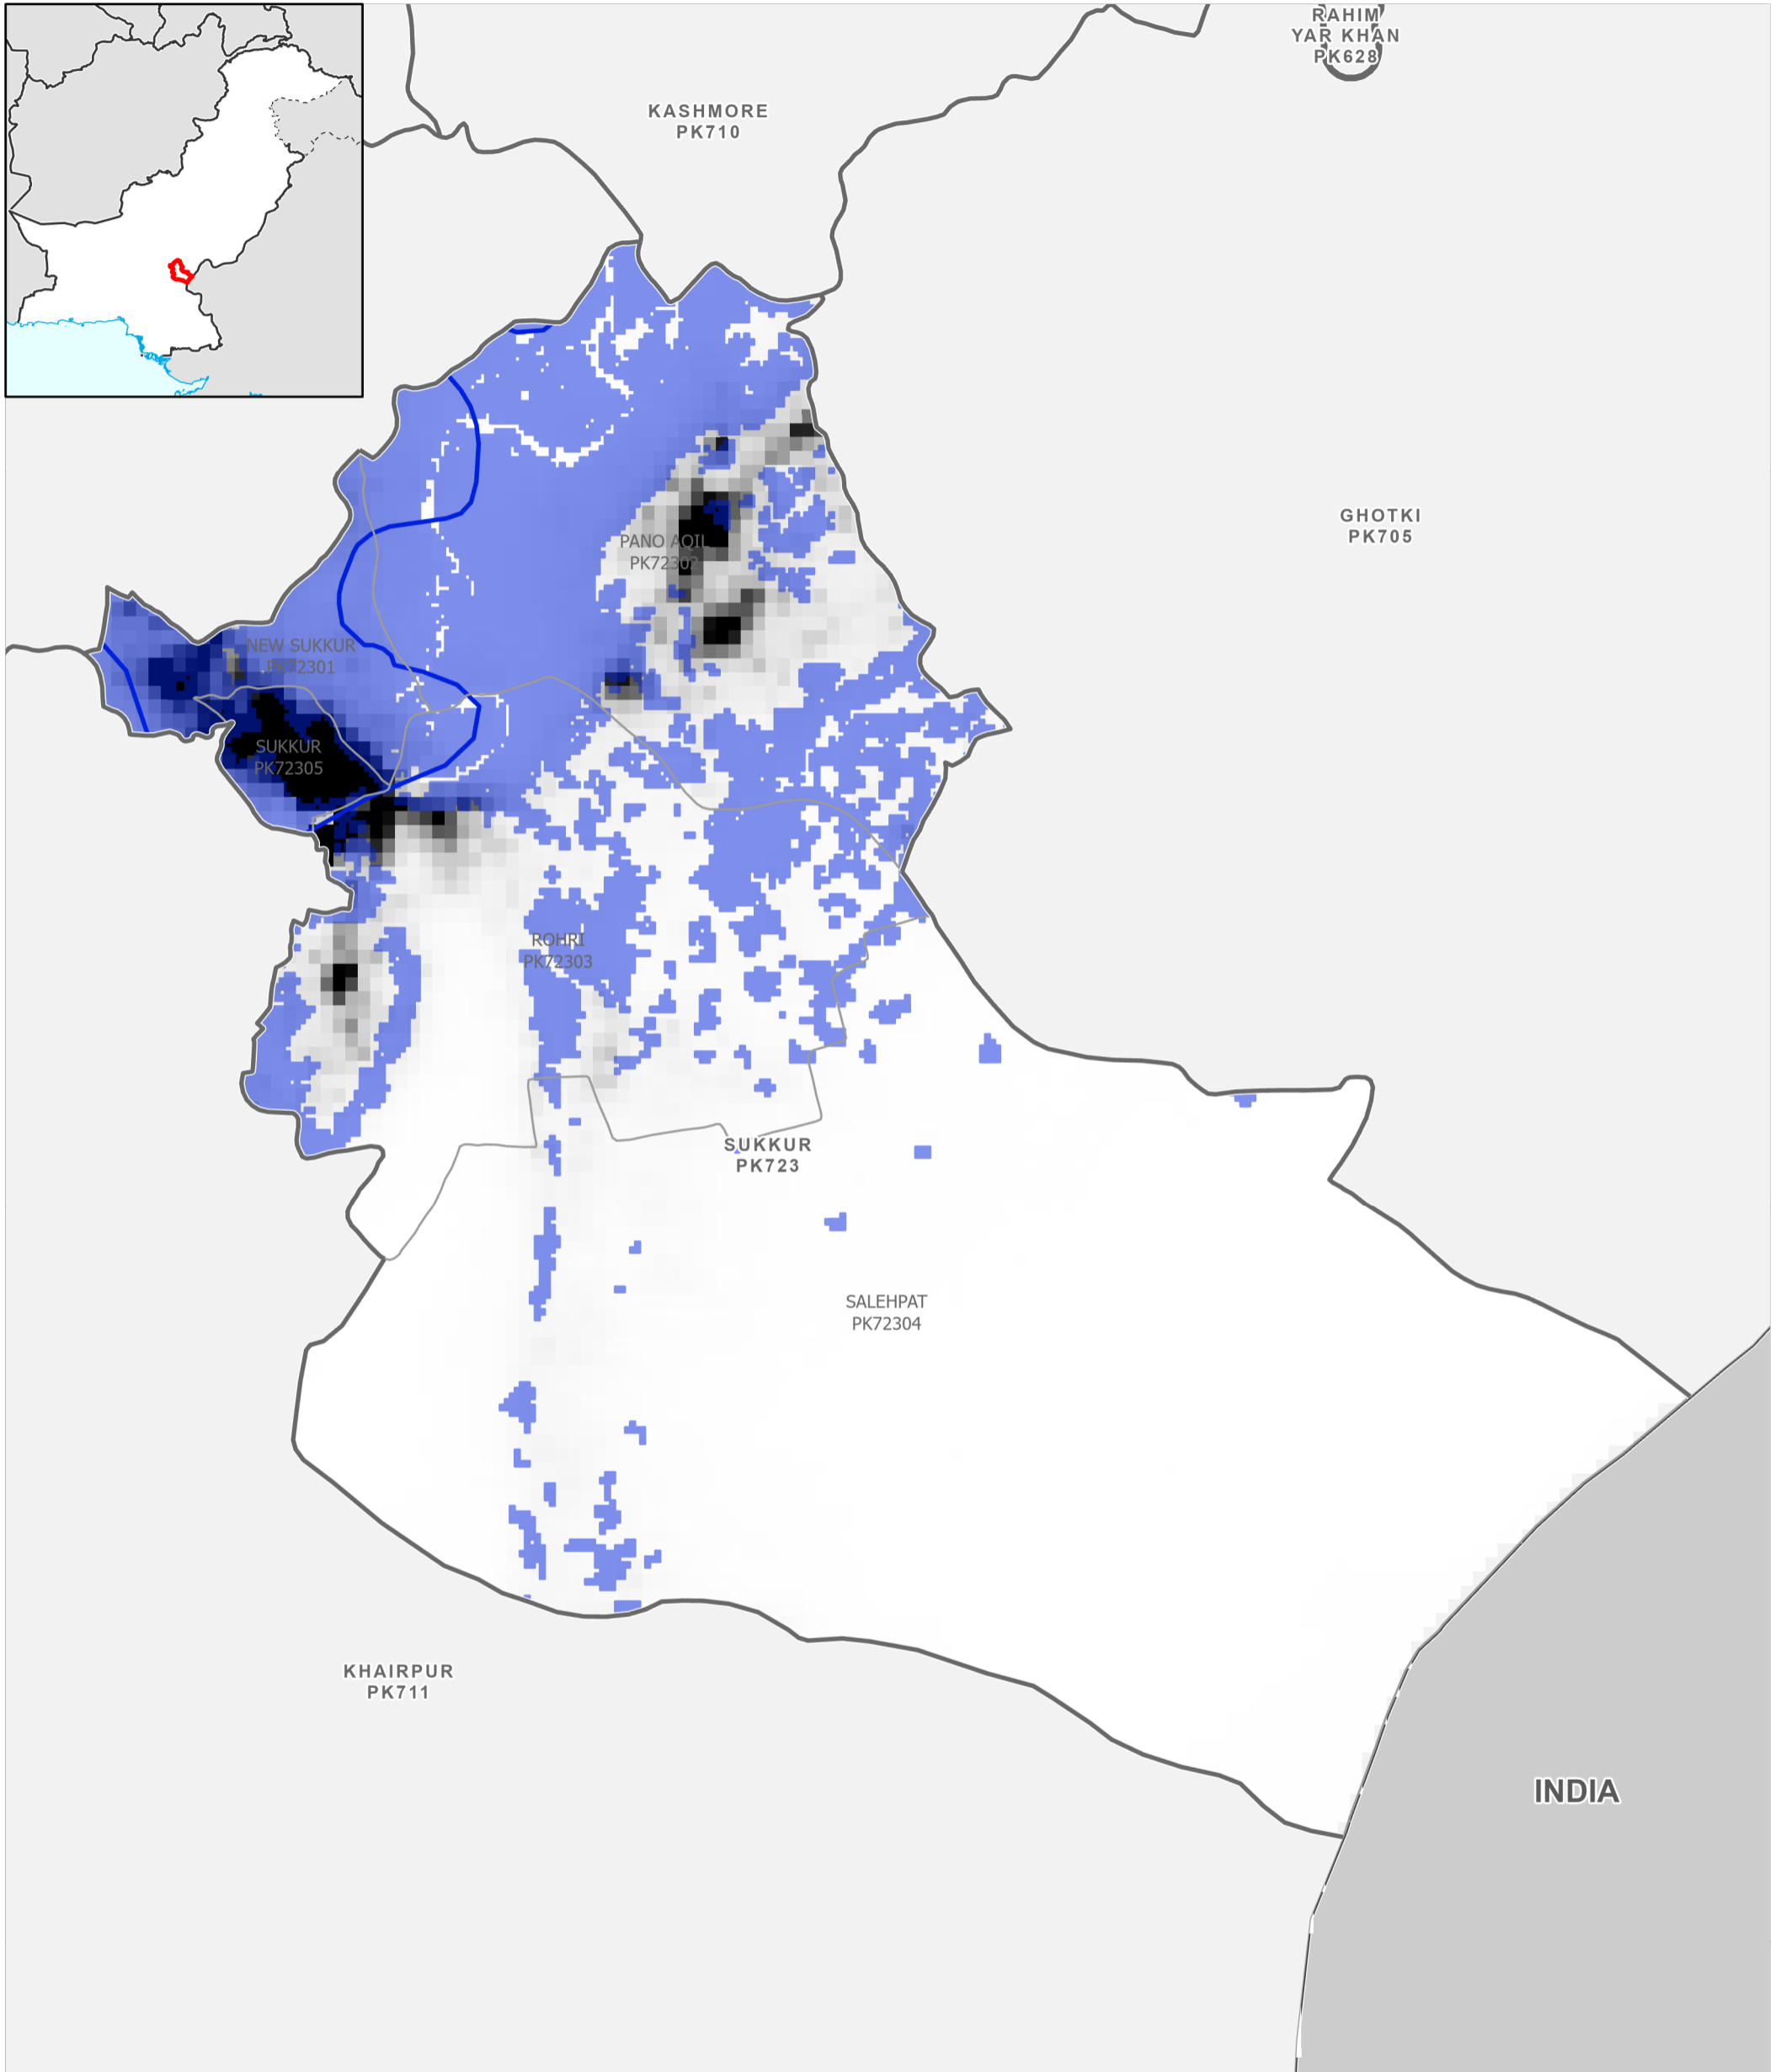

Settlements	Education	Boundaries	Population per km²
★ Capital	🎓 School	— International	78,000
⊙ City	🎓 College; University	- - Disputed	0
● Town	Health	— Province	Max flood extent
● Village	🏥 Clinic	— Districts	01 - 29 August 2022
■ Hamlet	🏥 Hospital	— Tehsil	

Data Sources
Pakistan Census Office, Open Street Map, GADM, Worldpop, UNOSAT
Map created by MapAction (10/09/2022)