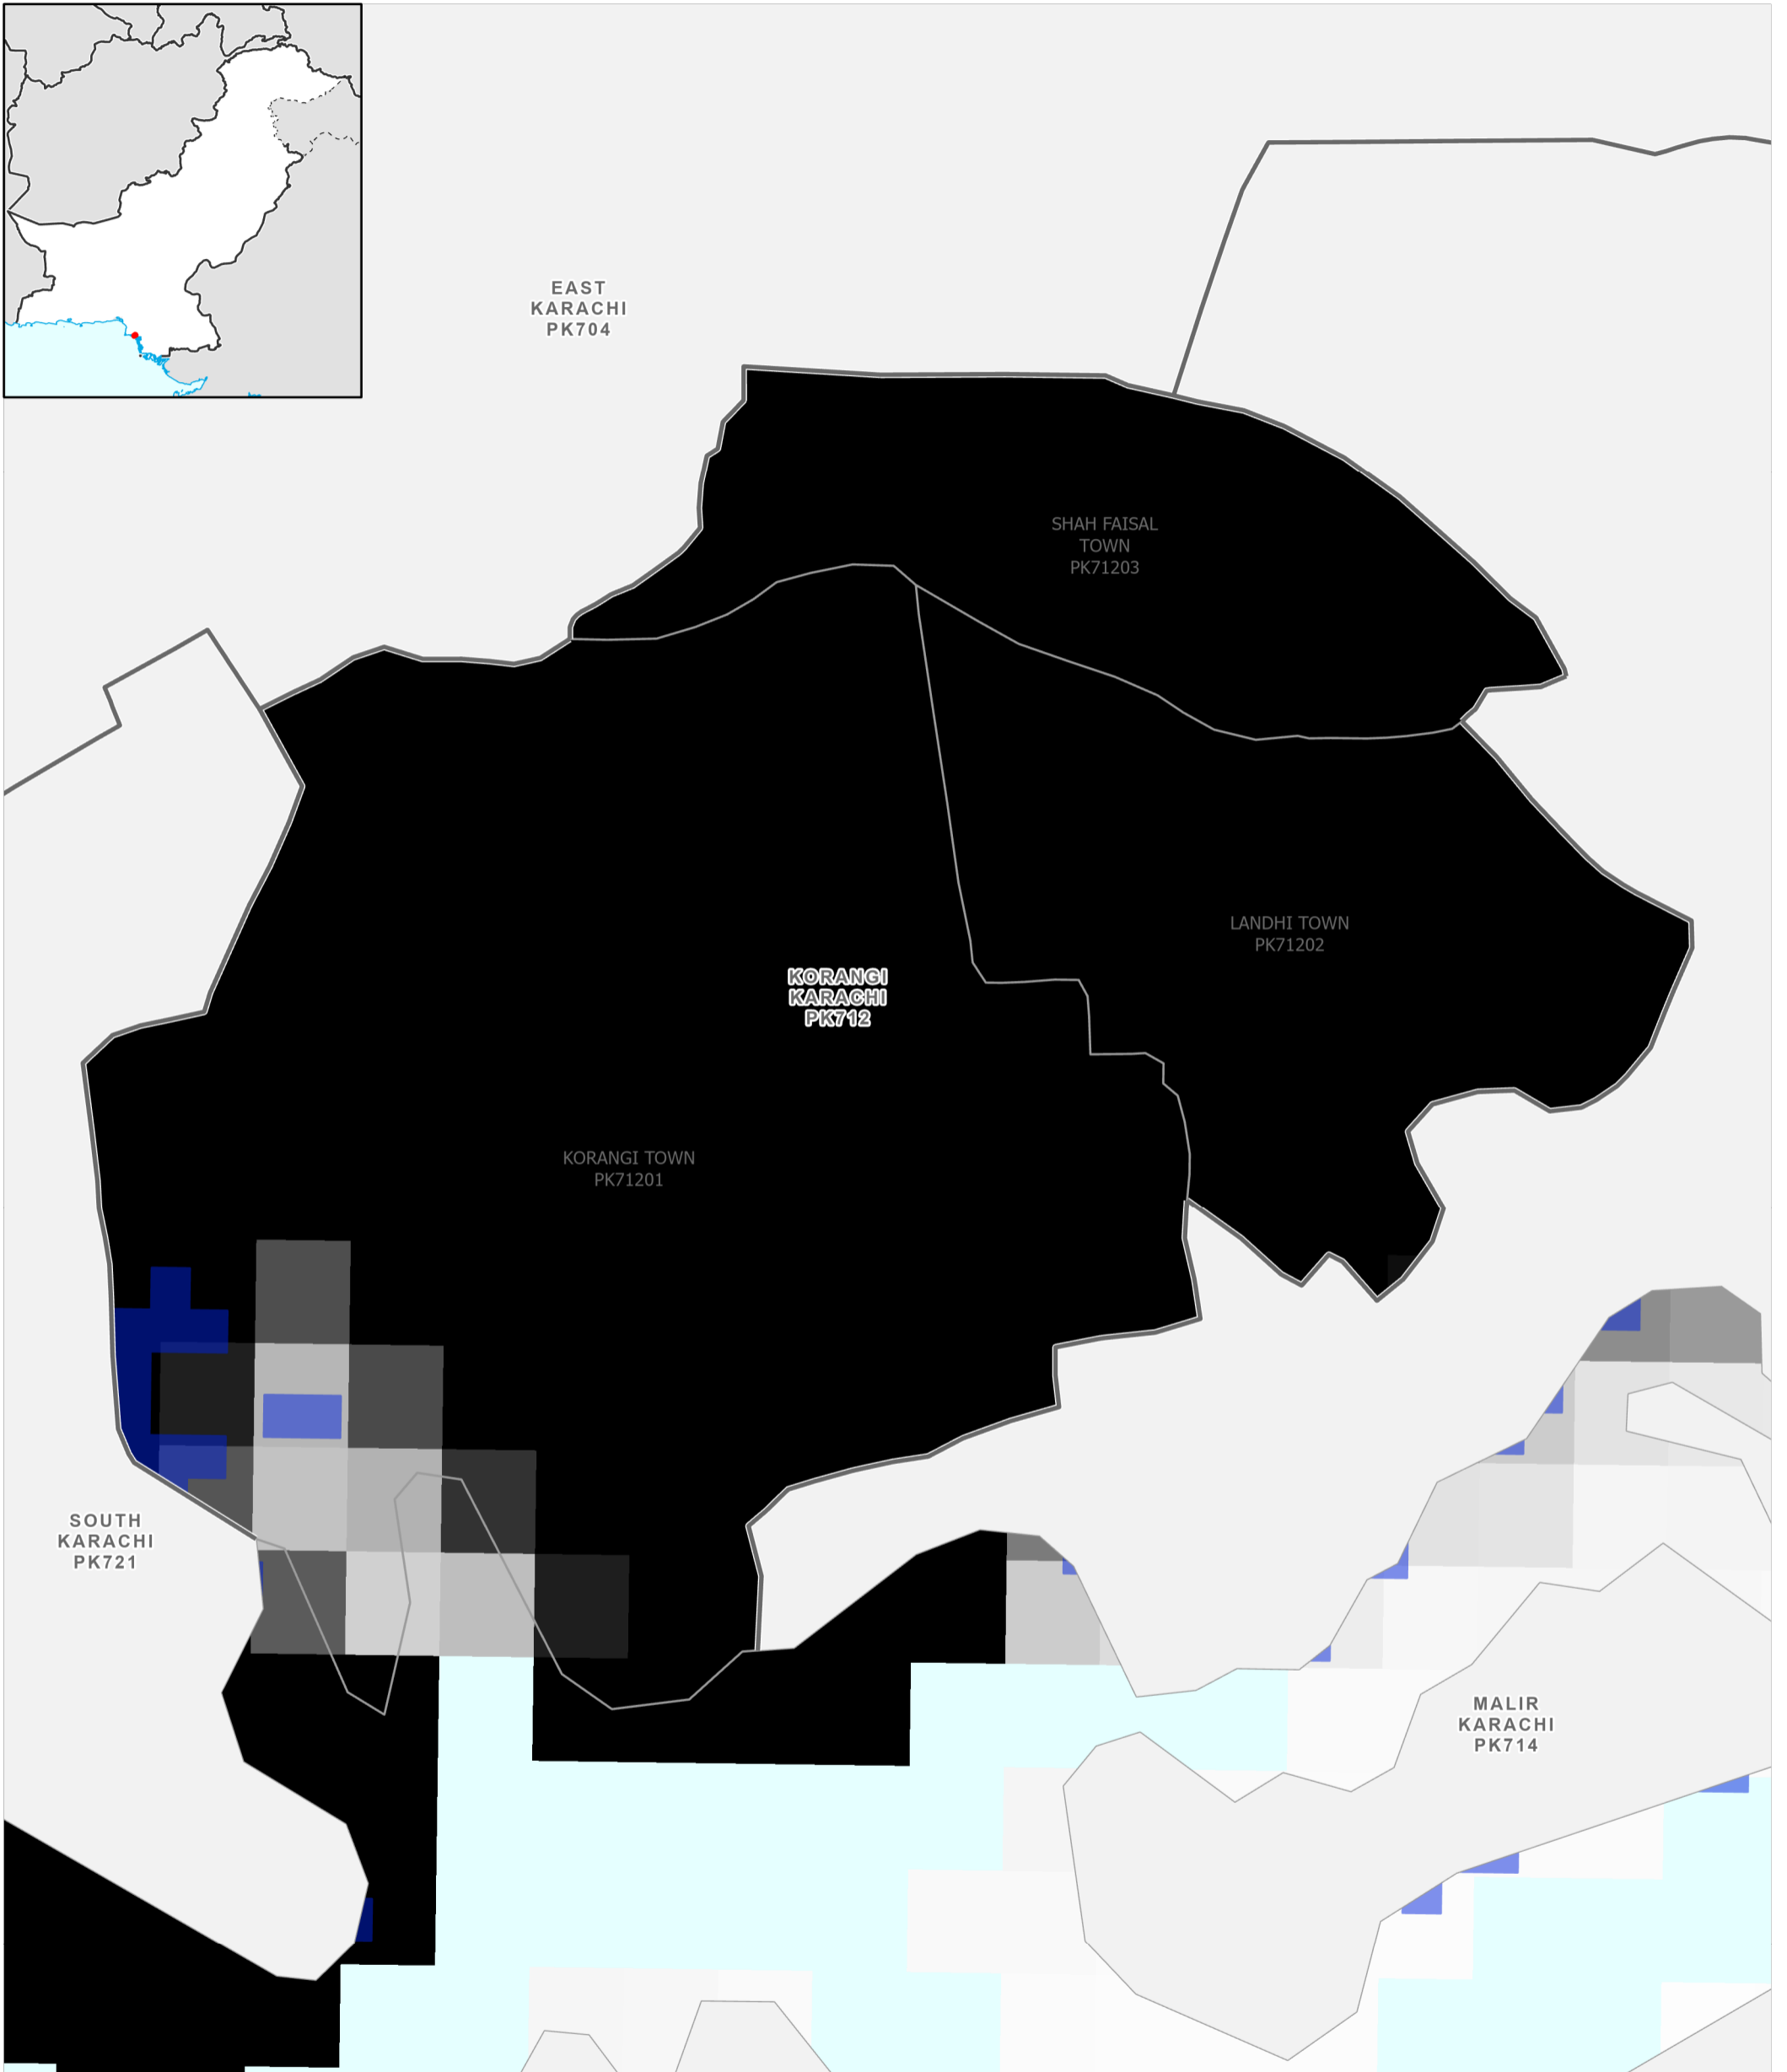

- Boundaries**
- International
 - - Disputed
 - Province
 - Districts
 - Tehsil

- Population per km²**
- 78,000
 - 0
- Max flood extent**
- 01 - 29 August 2022

Data Sources

Pakistan Census Office, Open Street Map, GADM, Worldpop, UNOSAT
Map created by MapAction (10/09/2022)

Data Sources
Pakistan Census Office, Open Street Map, GADM, Worldpop, UNOSAT
Map created by MapAction (10/09/2022)

KHAIRPUR
PK711

- | | | | |
|--------------------|-----------------------|-------------------|--------------------------------------|
| Settlements | Education | Boundaries | Population per km² |
| ★ Capital | 🎓 School | — International | 78,000 |
| ⊙ City | 🎓 College; University | - - Disputed | 0 |
| ● Town | Health | — Province | Max flood extent |
| ● Village | 🏥 Clinic | — Districts | 01 - 29 August 2022 |
| ■ Hamlet | 🏥 Hospital | — Tehsil | |

Data Sources
Pakistan Census Office, Open Street Map, GADM, Worldpop, UNOSAT
Map created by MapAction (10/09/2022)

Settlements <ul style="list-style-type: none"> ★ Capital ⊙ City ● Town ● Village ■ Hamlet 	Education <ul style="list-style-type: none"> 🎓 School 🎓 College; University Health <ul style="list-style-type: none"> 🏥 Clinic 🏥 Hospital 	Boundaries <ul style="list-style-type: none"> — International - - Disputed ▬ Province ▬ Districts — Tehsil 	Population per km² <div style="display: flex; align-items: center;"> <div style="width: 20px; height: 20px; background: linear-gradient(to bottom, black, white);"></div> <div style="margin-left: 5px;">78,000</div> </div> <div style="display: flex; align-items: center;"> <div style="width: 20px; height: 20px; background-color: white; border: 1px solid black;"></div> <div style="margin-left: 5px;">0</div> </div> Max flood extent <div style="display: flex; align-items: center;"> <div style="width: 20px; height: 10px; background-color: blue; margin-right: 5px;"></div> <div>01 - 29 August 2022</div> </div>
--	---	---	---