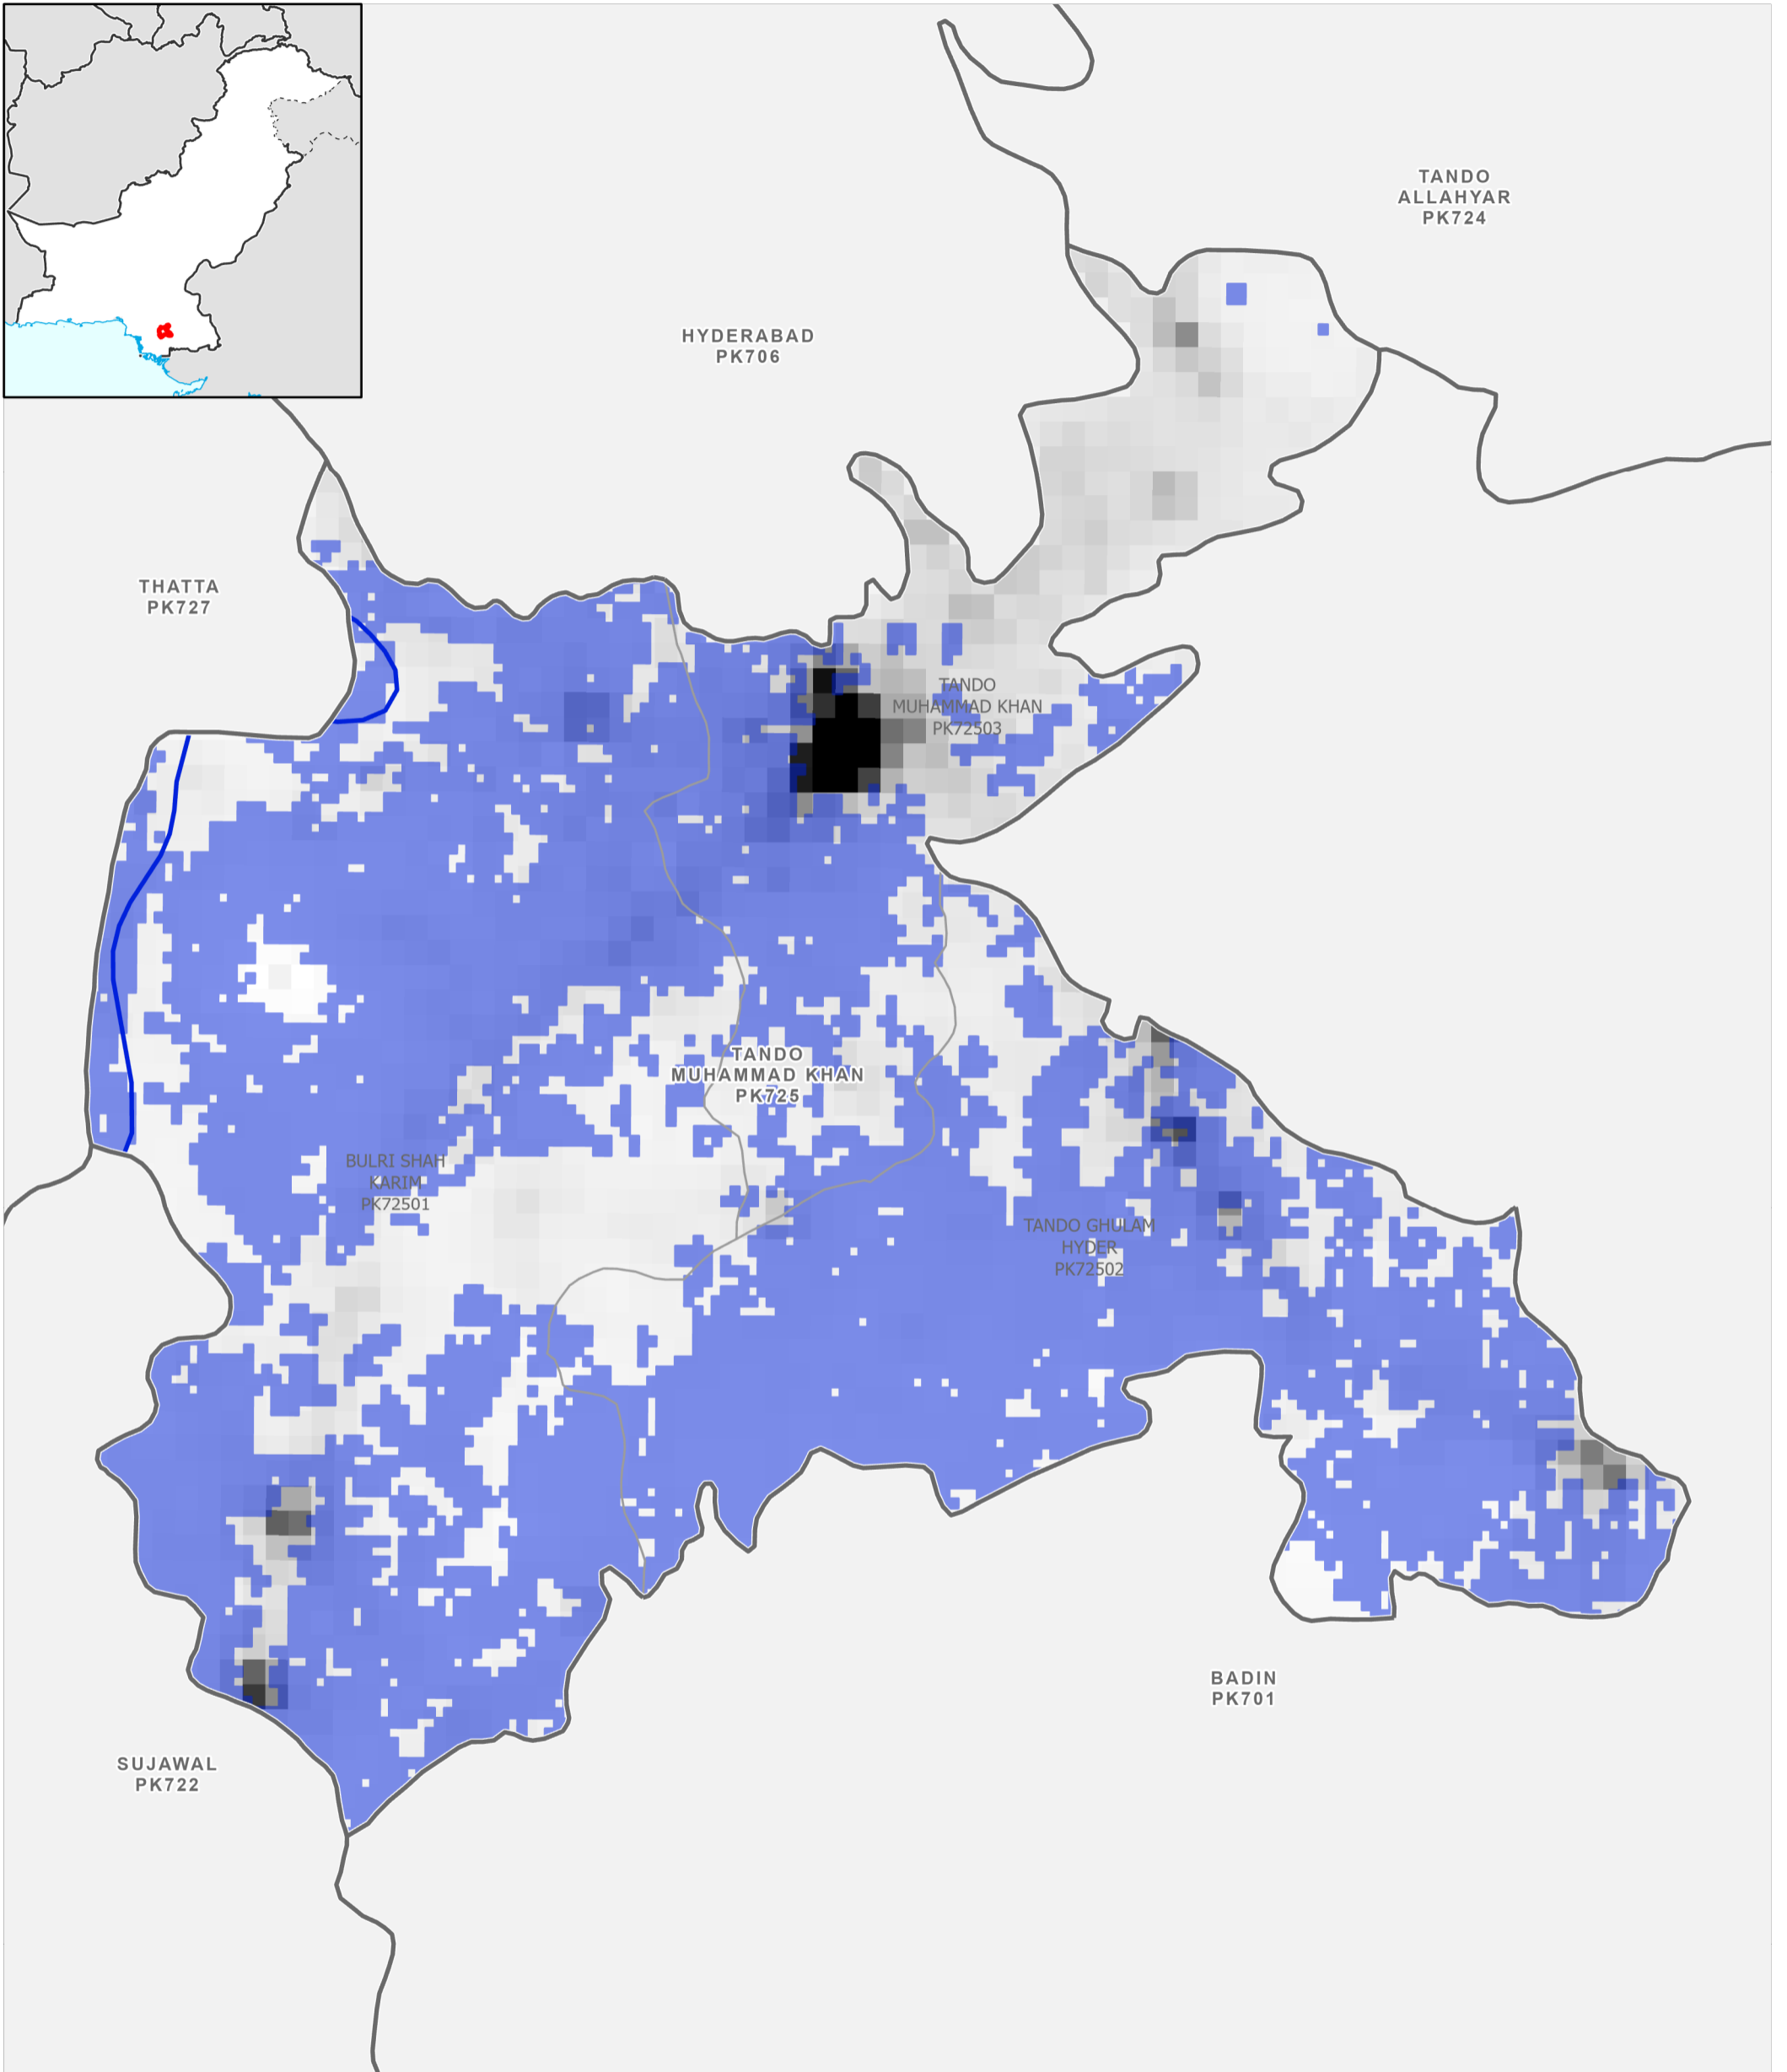

Settlements	Education	Boundaries	Population per km²
★ Capital	🎓 School	— International	78,000
⊙ City	🎓 College; University	- - Disputed	0
● Town	Health	— Province	Max flood extent
● Village	🏥 Clinic	— Districts	01 - 29 August 2022
■ Hamlet	🏥 Hospital	— Tehsil	

Data Sources
Pakistan Census Office, Open Street Map, GADM, Worldpop, UNOSAT
Map created by MapAction (10/09/2022)