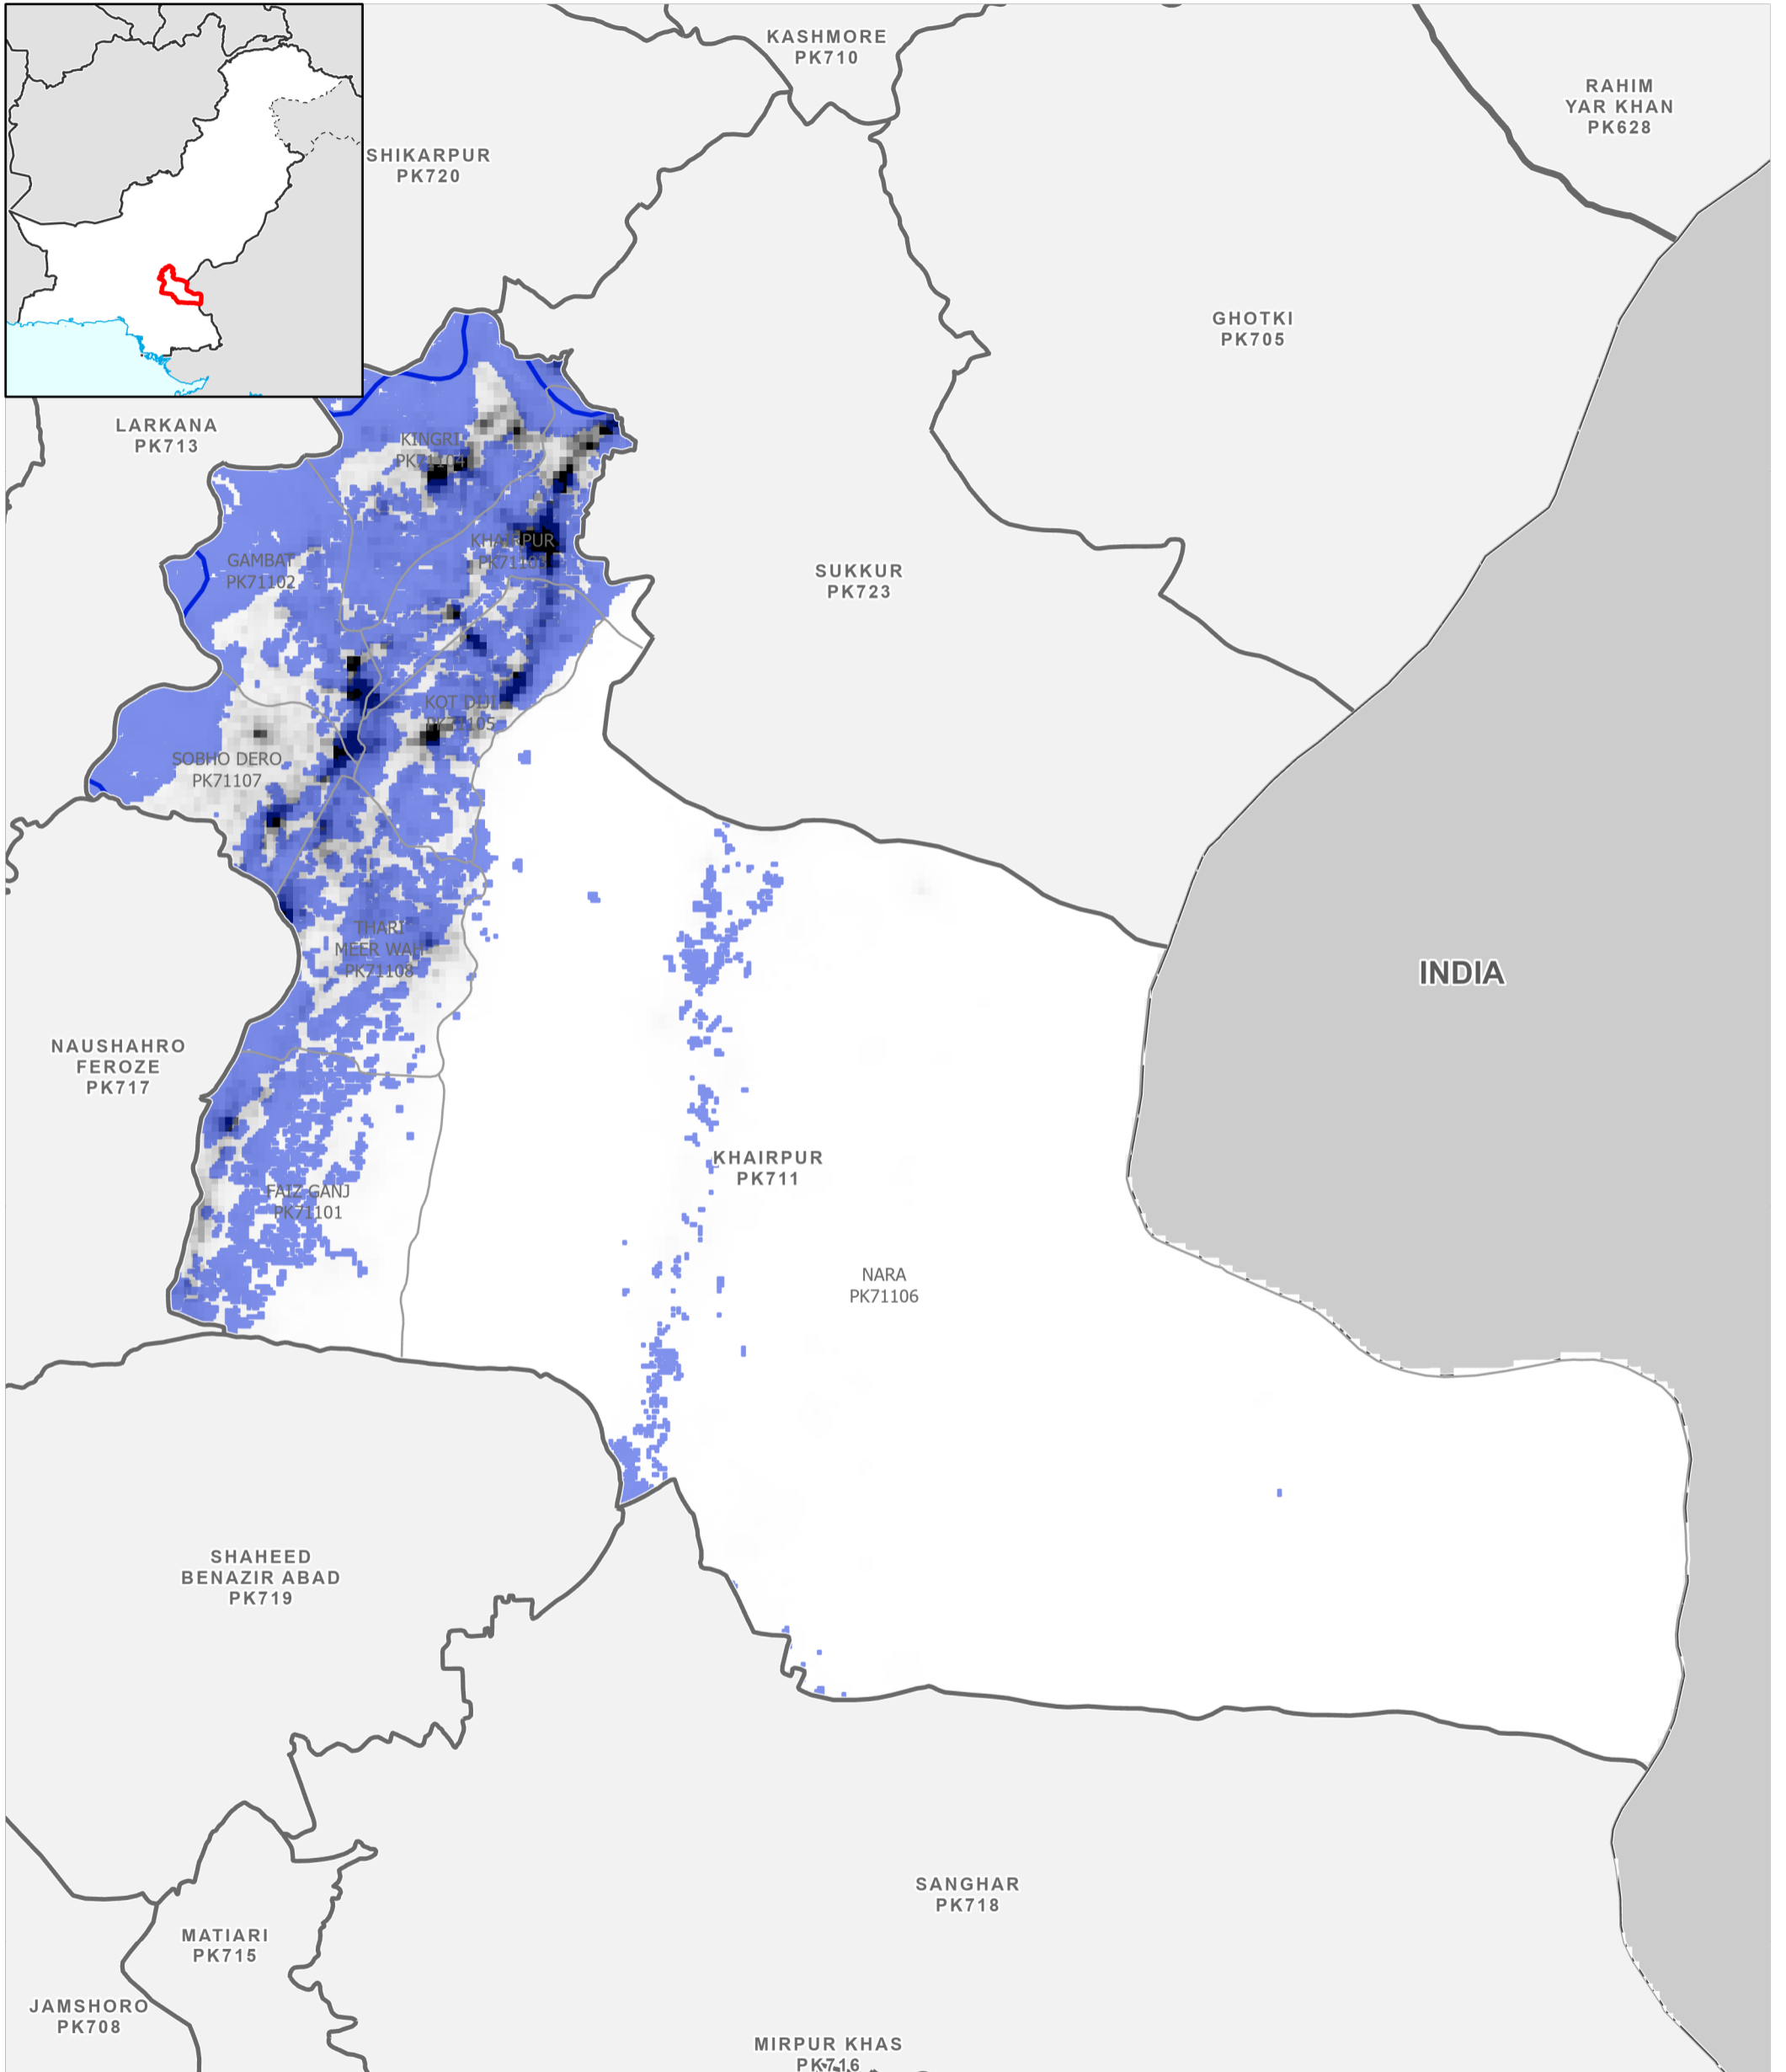

- Boundaries**
- International
 - - Disputed
 - Province
 - Districts
 - Tehsil

- Population per km²**
- 78,000
 - 0
- Max flood extent**
- 01 - 29 August 2022

Data Sources

Pakistan Census Office, Open Street Map, GADM, Worldpop, UNOSAT
Map created by MapAction (10/09/2022)

Data Sources
Pakistan Census Office, Open Street Map, GADM, Worldpop, UNOSAT
Map created by MapAction (10/09/2022)

KHAIRPUR
PK711

- | | | | |
|--------------------|-----------------------|-------------------|--------------------------------------|
| Settlements | Education | Boundaries | Population per km² |
| ★ Capital | 🎓 School | — International | 78,000 |
| ⊙ City | 🎓 College; University | - - Disputed | 0 |
| ● Town | Health | — Province | Max flood extent |
| ● Village | 🏥 Clinic | — Districts | 01 - 29 August 2022 |
| ■ Hamlet | 🏥 Hospital | — Tehsil | |

Data Sources
Pakistan Census Office, Open Street Map, GADM, Worldpop, UNOSAT
Map created by MapAction (10/09/2022)

Settlements <ul style="list-style-type: none"> ★ Capital ⊙ City ● Town ● Village ■ Hamlet 	Education <ul style="list-style-type: none"> 🎓 School 🎓 College; University Health <ul style="list-style-type: none"> 🏥 Clinic 🏥 Hospital 	Boundaries <ul style="list-style-type: none"> — International - - Disputed ▬ Province ▬ Districts — Tehsil 	Population per km² <div style="display: flex; align-items: center;"> <div style="width: 20px; height: 20px; background: linear-gradient(to bottom, black, white);"></div> <div style="margin-left: 5px;">78,000</div> </div> <div style="display: flex; align-items: center;"> <div style="width: 20px; height: 20px; background-color: white; border: 1px solid black;"></div> <div style="margin-left: 5px;">0</div> </div> Max flood extent <div style="display: flex; align-items: center;"> <div style="width: 20px; height: 10px; background-color: blue; margin-right: 5px;"></div> <div>01 - 29 August 2022</div> </div>
--	---	---	---