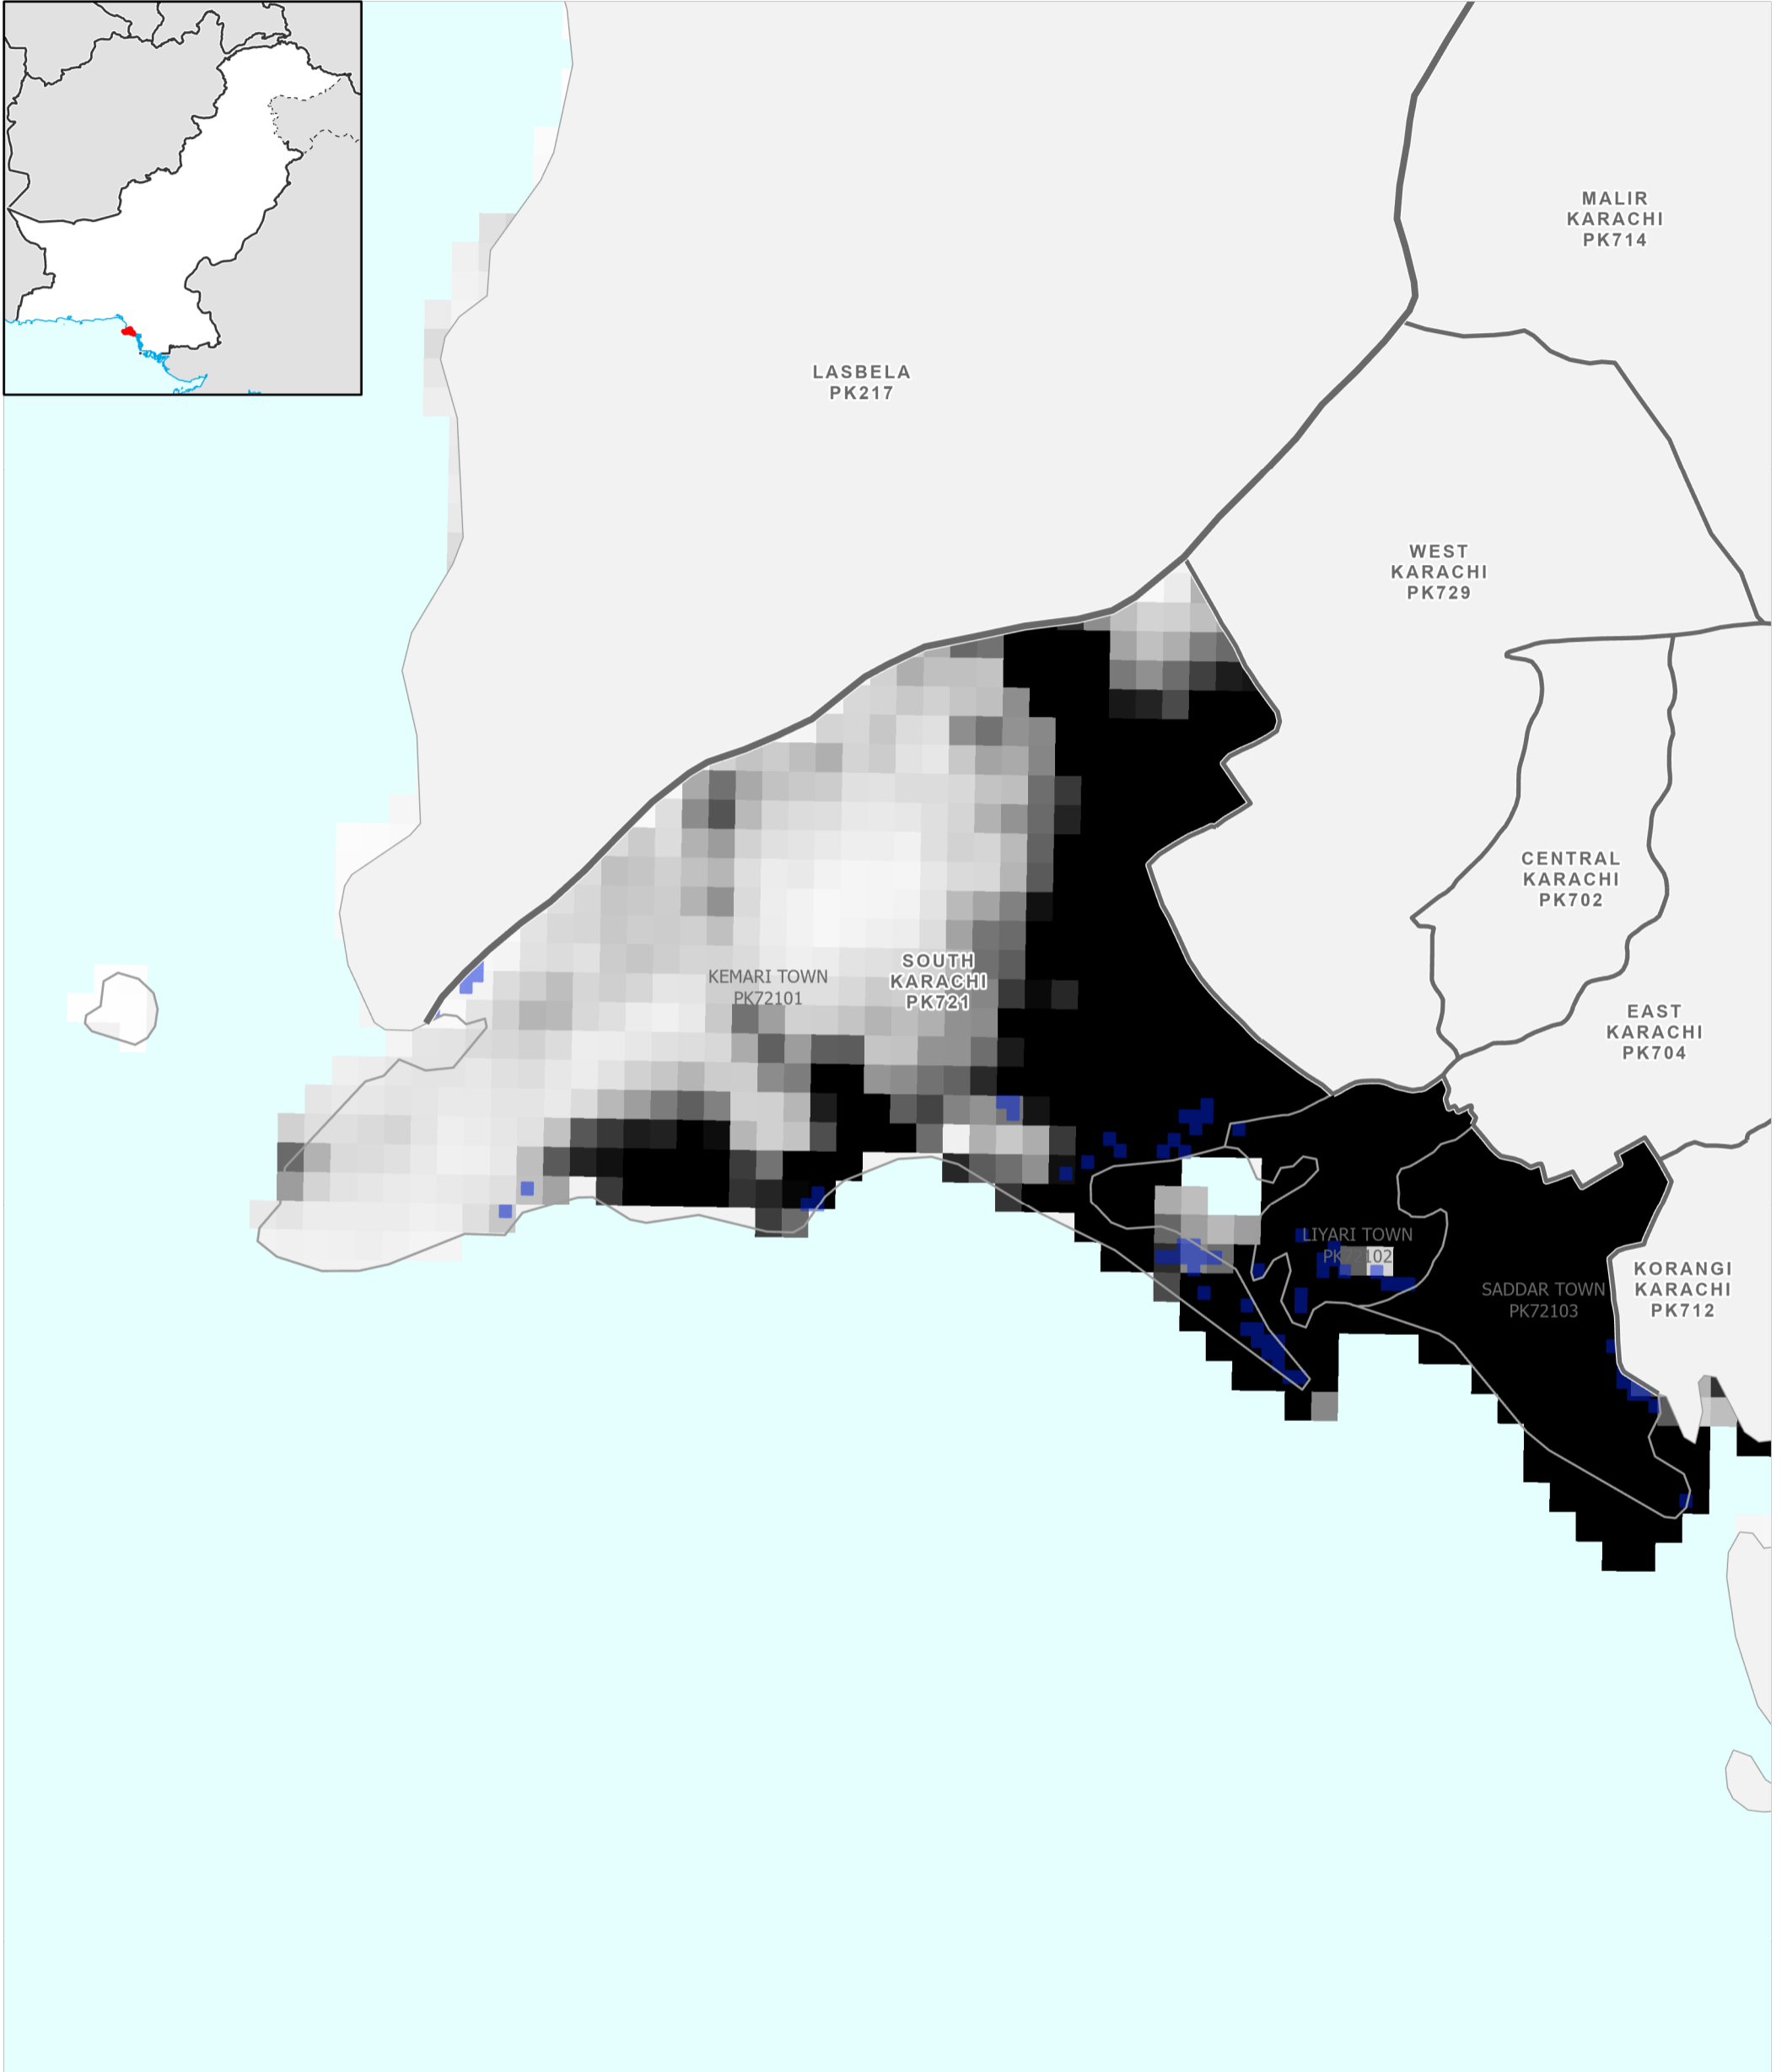

Settlements	Education	Boundaries	Population per km²
★ Capital	🎓 School	— International	78,000
⊙ City	🎓 College; University	- - Disputed	0
● Town	Health	— Province	Max flood extent
● Village	🏥 Clinic	— Districts	01 - 29 August 2022
■ Hamlet	🏥 Hospital	— Tehsil	

Data Sources
Pakistan Census Office, Open Street Map, GADM, Worldpop, UNOSAT
Map created by MapAction (10/09/2022)