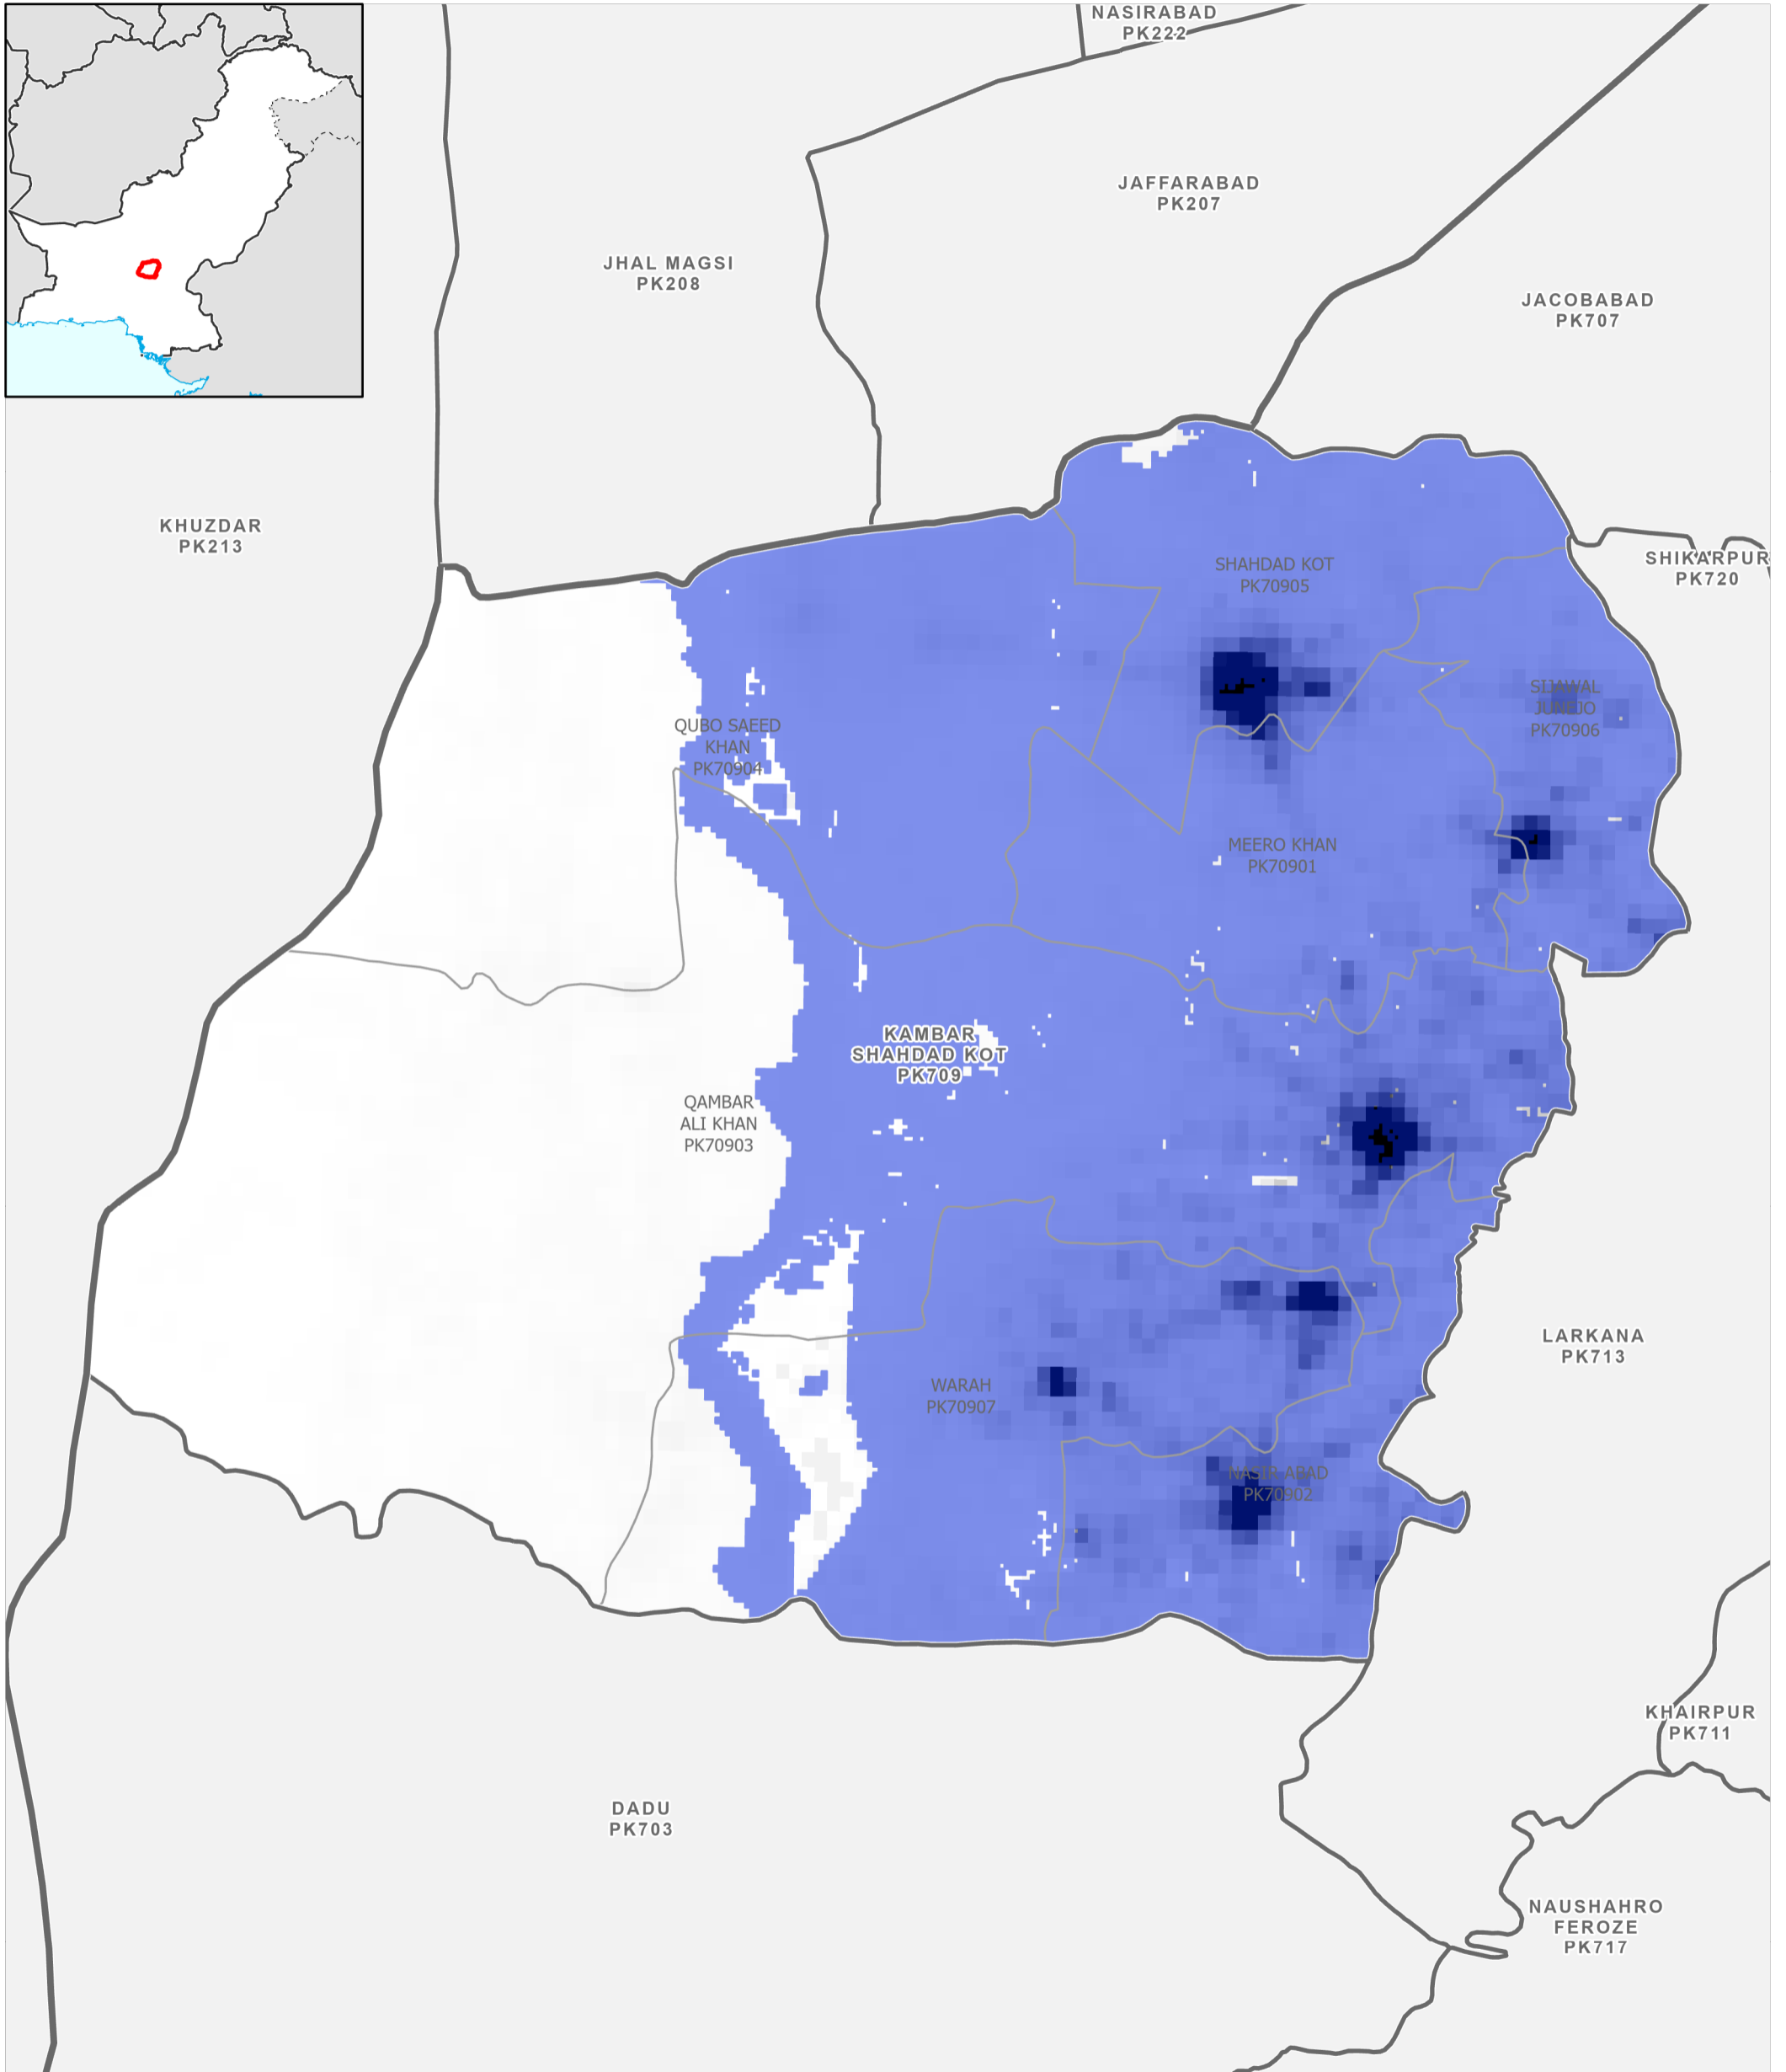

Settlements	Education	Boundaries	Population per km²
★ Capital	🎓 School	— International	78,000
⊙ City	🎓 College; University	- - Disputed	0
● Town	Health	— Province	Max flood extent
● Village	🏥 Clinic	— Districts	01 - 29 August 2022
■ Hamlet	🏥 Hospital	— Tehsil	

Data Sources
Pakistan Census Office, Open Street Map, GADM, Worldpop, UNOSAT
Map created by MapAction (10/09/2022)