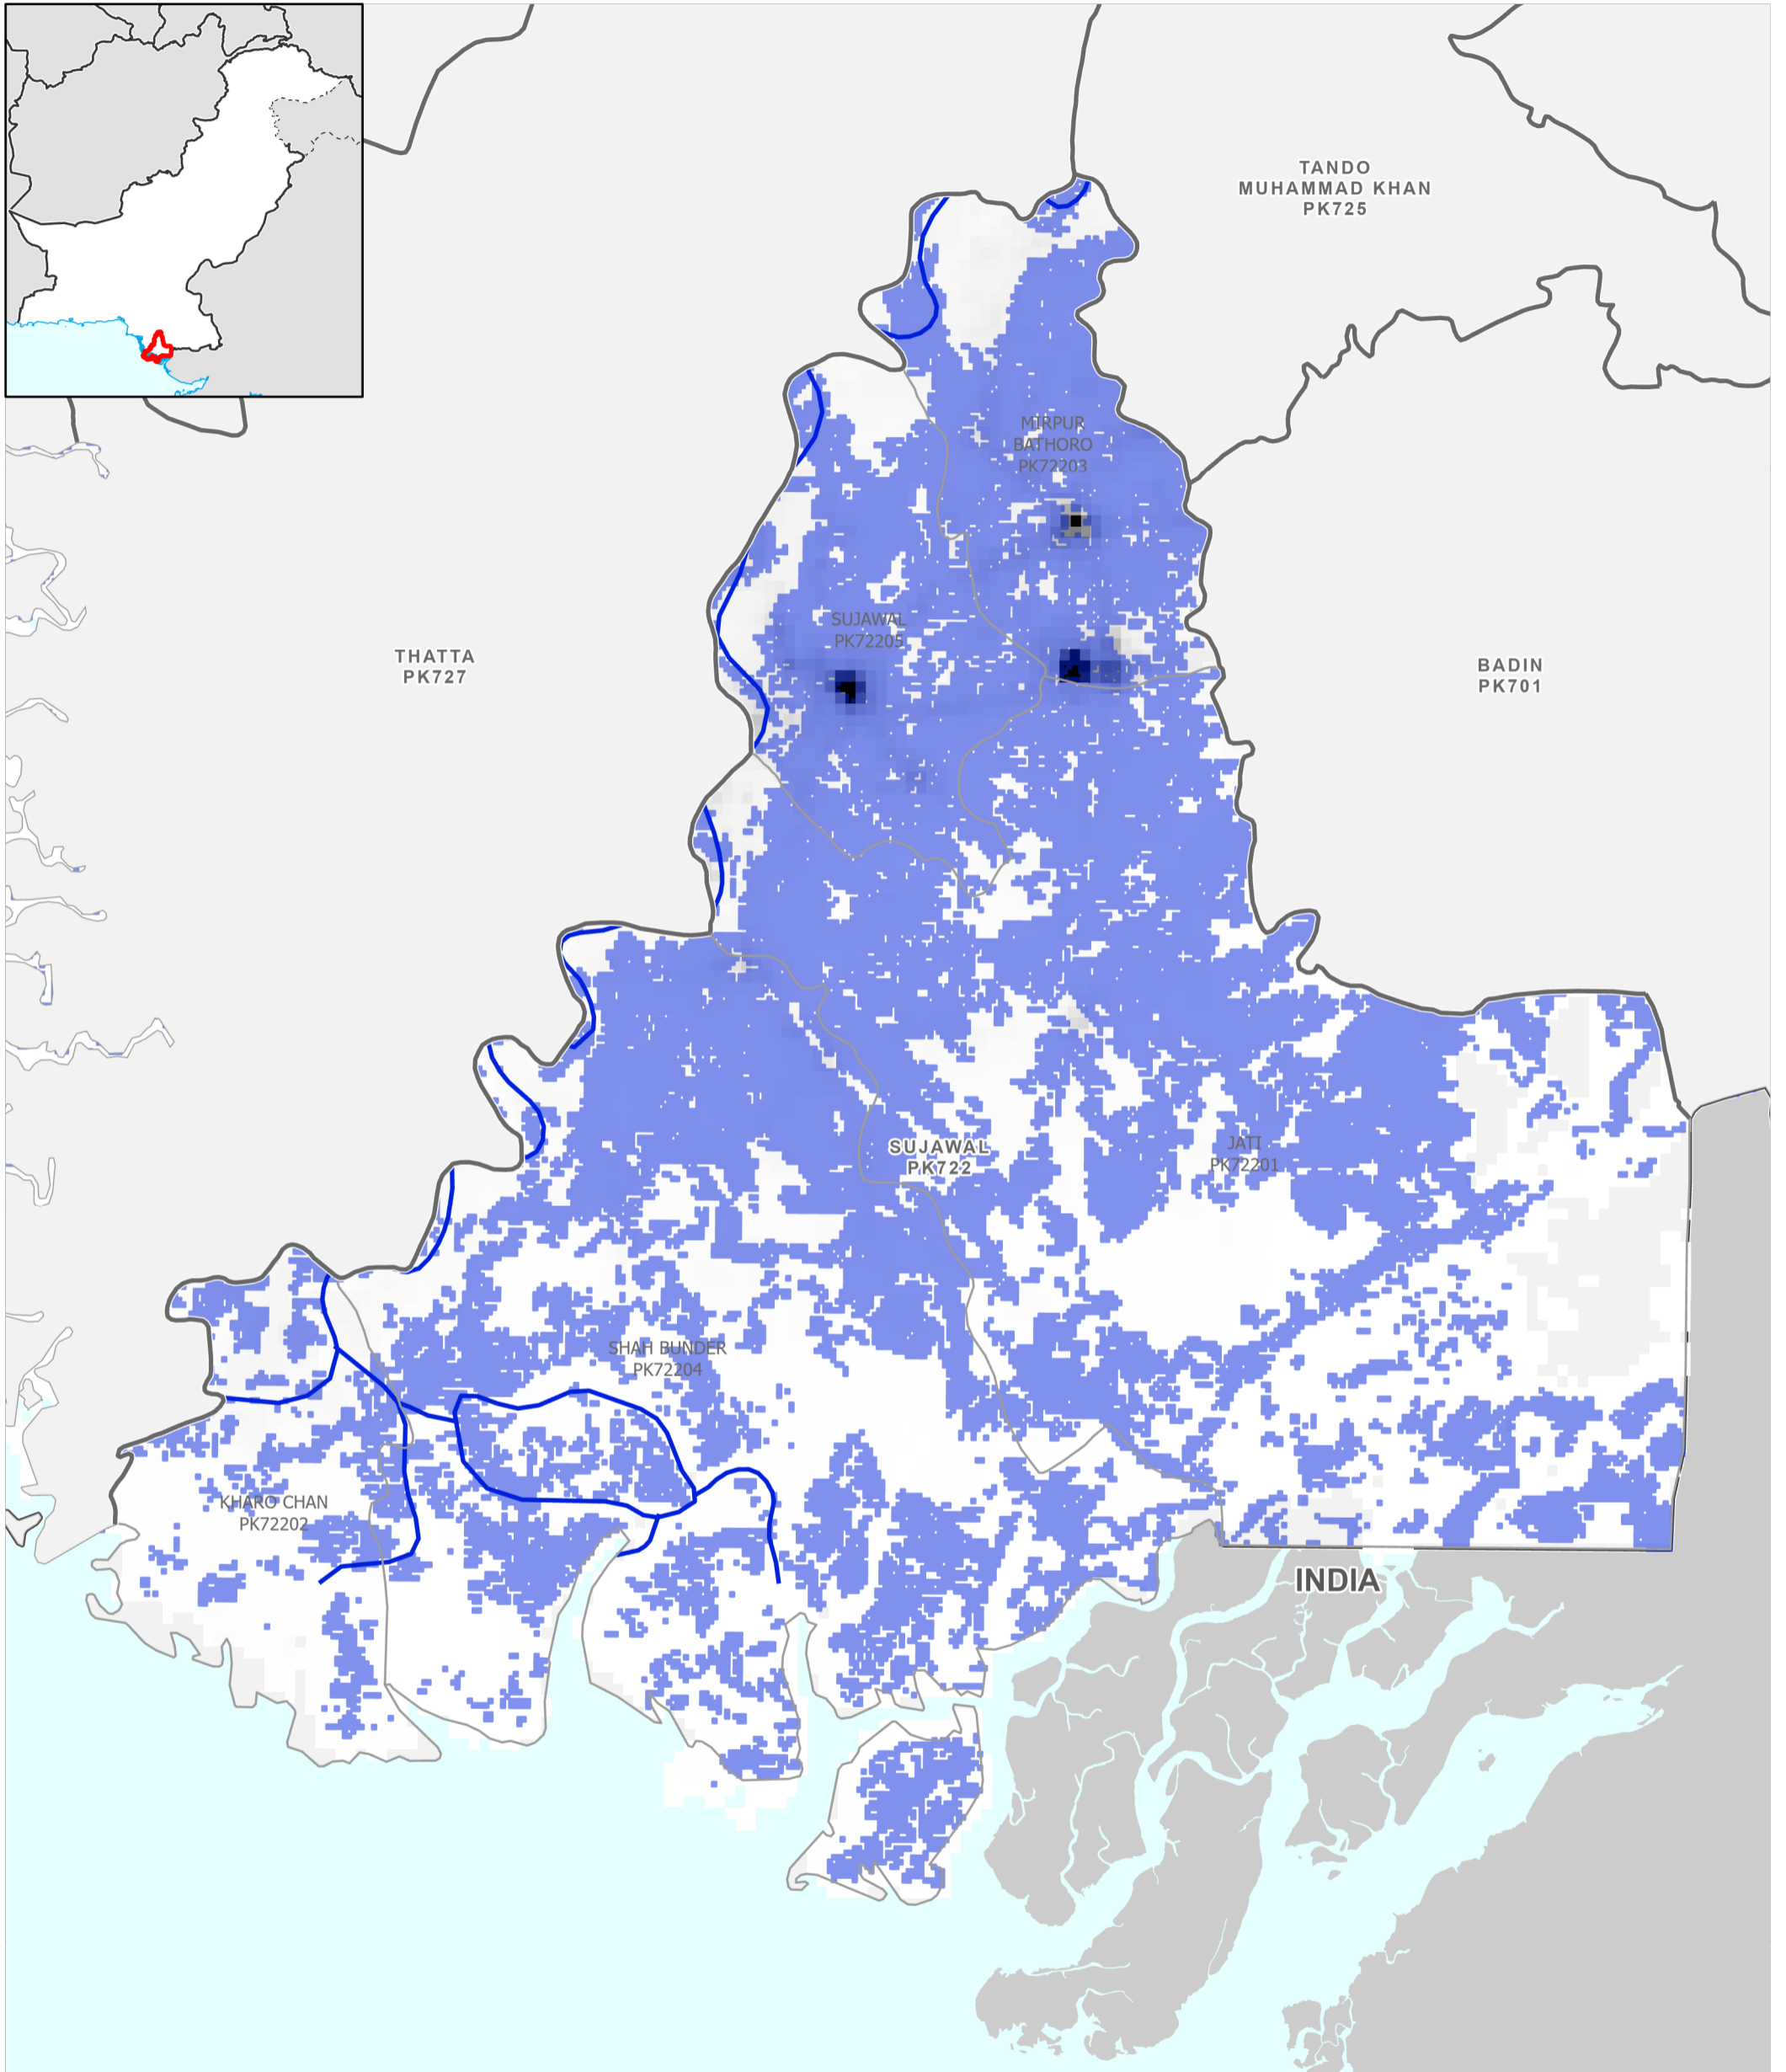

Settlements	Education	Boundaries	Population per km²
★ Capital	🎓 School	— International	78,000
⊙ City	🎓 College; University	- - Disputed	0
● Town	Health	— Province	Max flood extent
● Village	🏥 Clinic	— Districts	01 - 29 August 2022
■ Hamlet	🏥 Hospital	— Tehsil	

Data Sources
Pakistan Census Office, Open Street Map, GADM, Worldpop, UNOSAT
Map created by MapAction (10/09/2022)