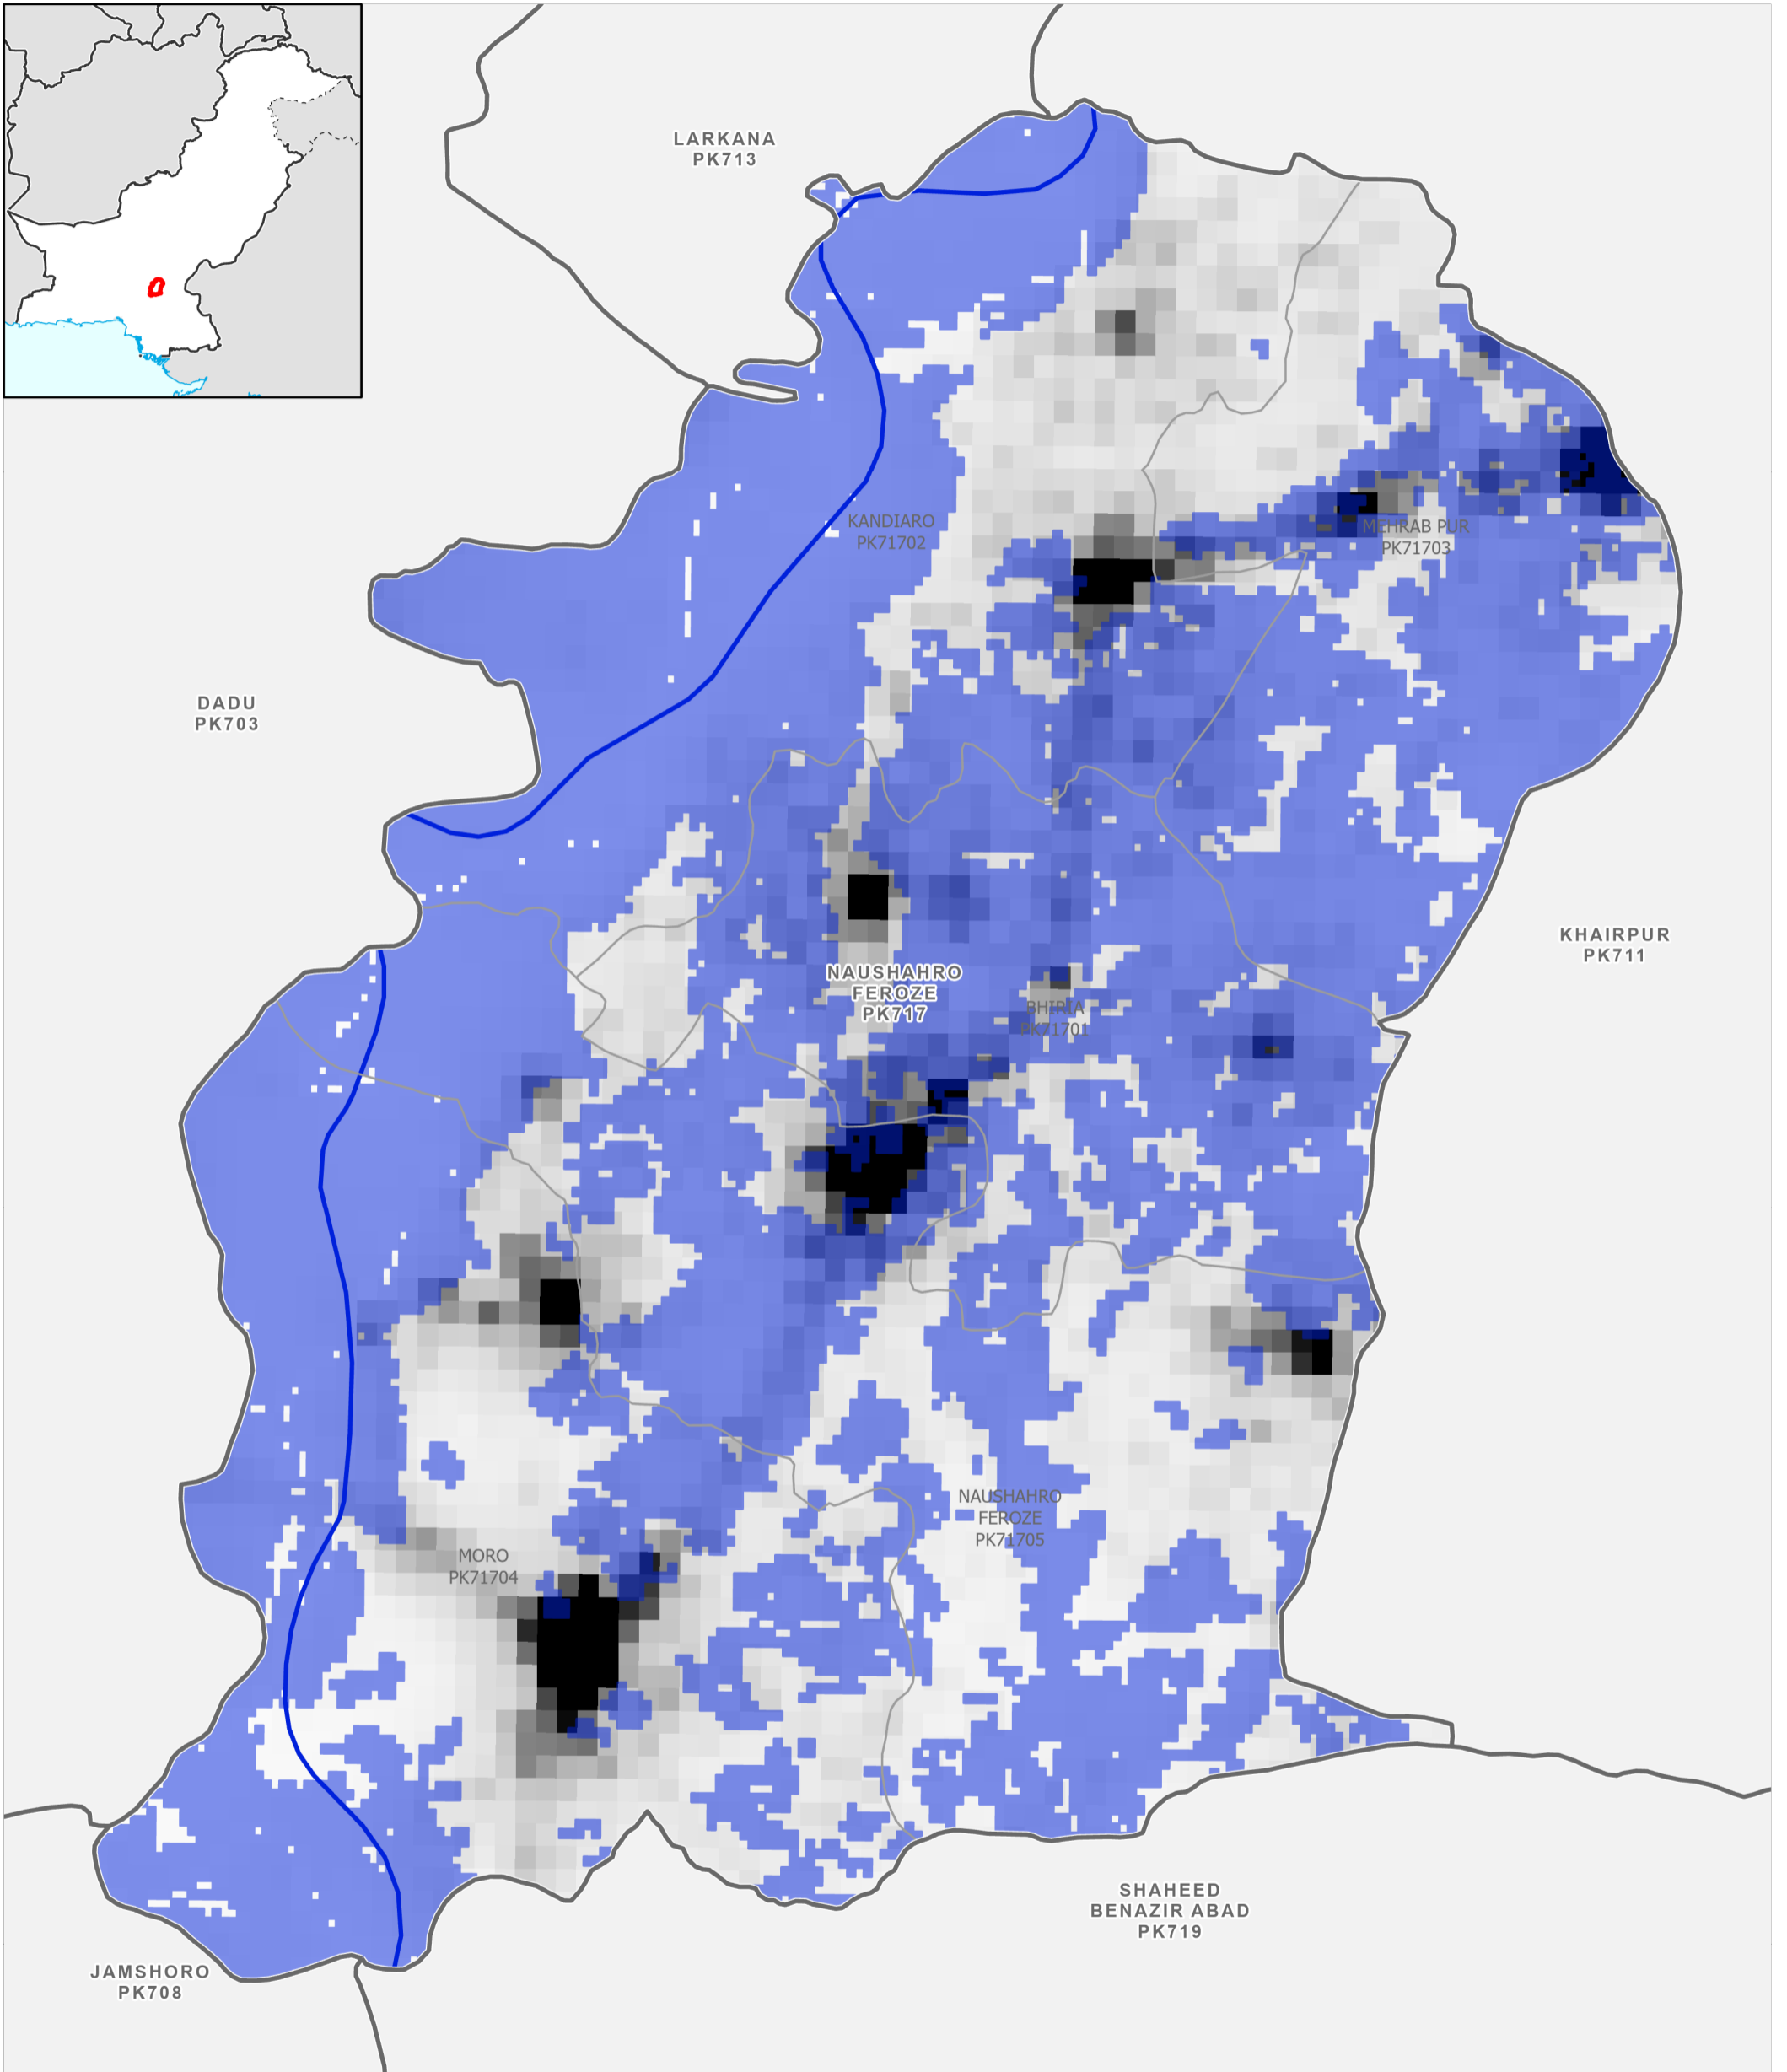

Settlements	Education	Boundaries	Population per km²
★ Capital	🎓 School	— International	78,000
⊙ City	🎓 College; University	- - Disputed	0
● Town	Health	— Province	Max flood extent
● Village	🏥 Clinic	— Districts	01 - 29 August 2022
■ Hamlet	🏥 Hospital	— Tehsil	

Data Sources
Pakistan Census Office, Open Street Map, GADM, Worldpop, UNOSAT
Map created by MapAction (10/09/2022)