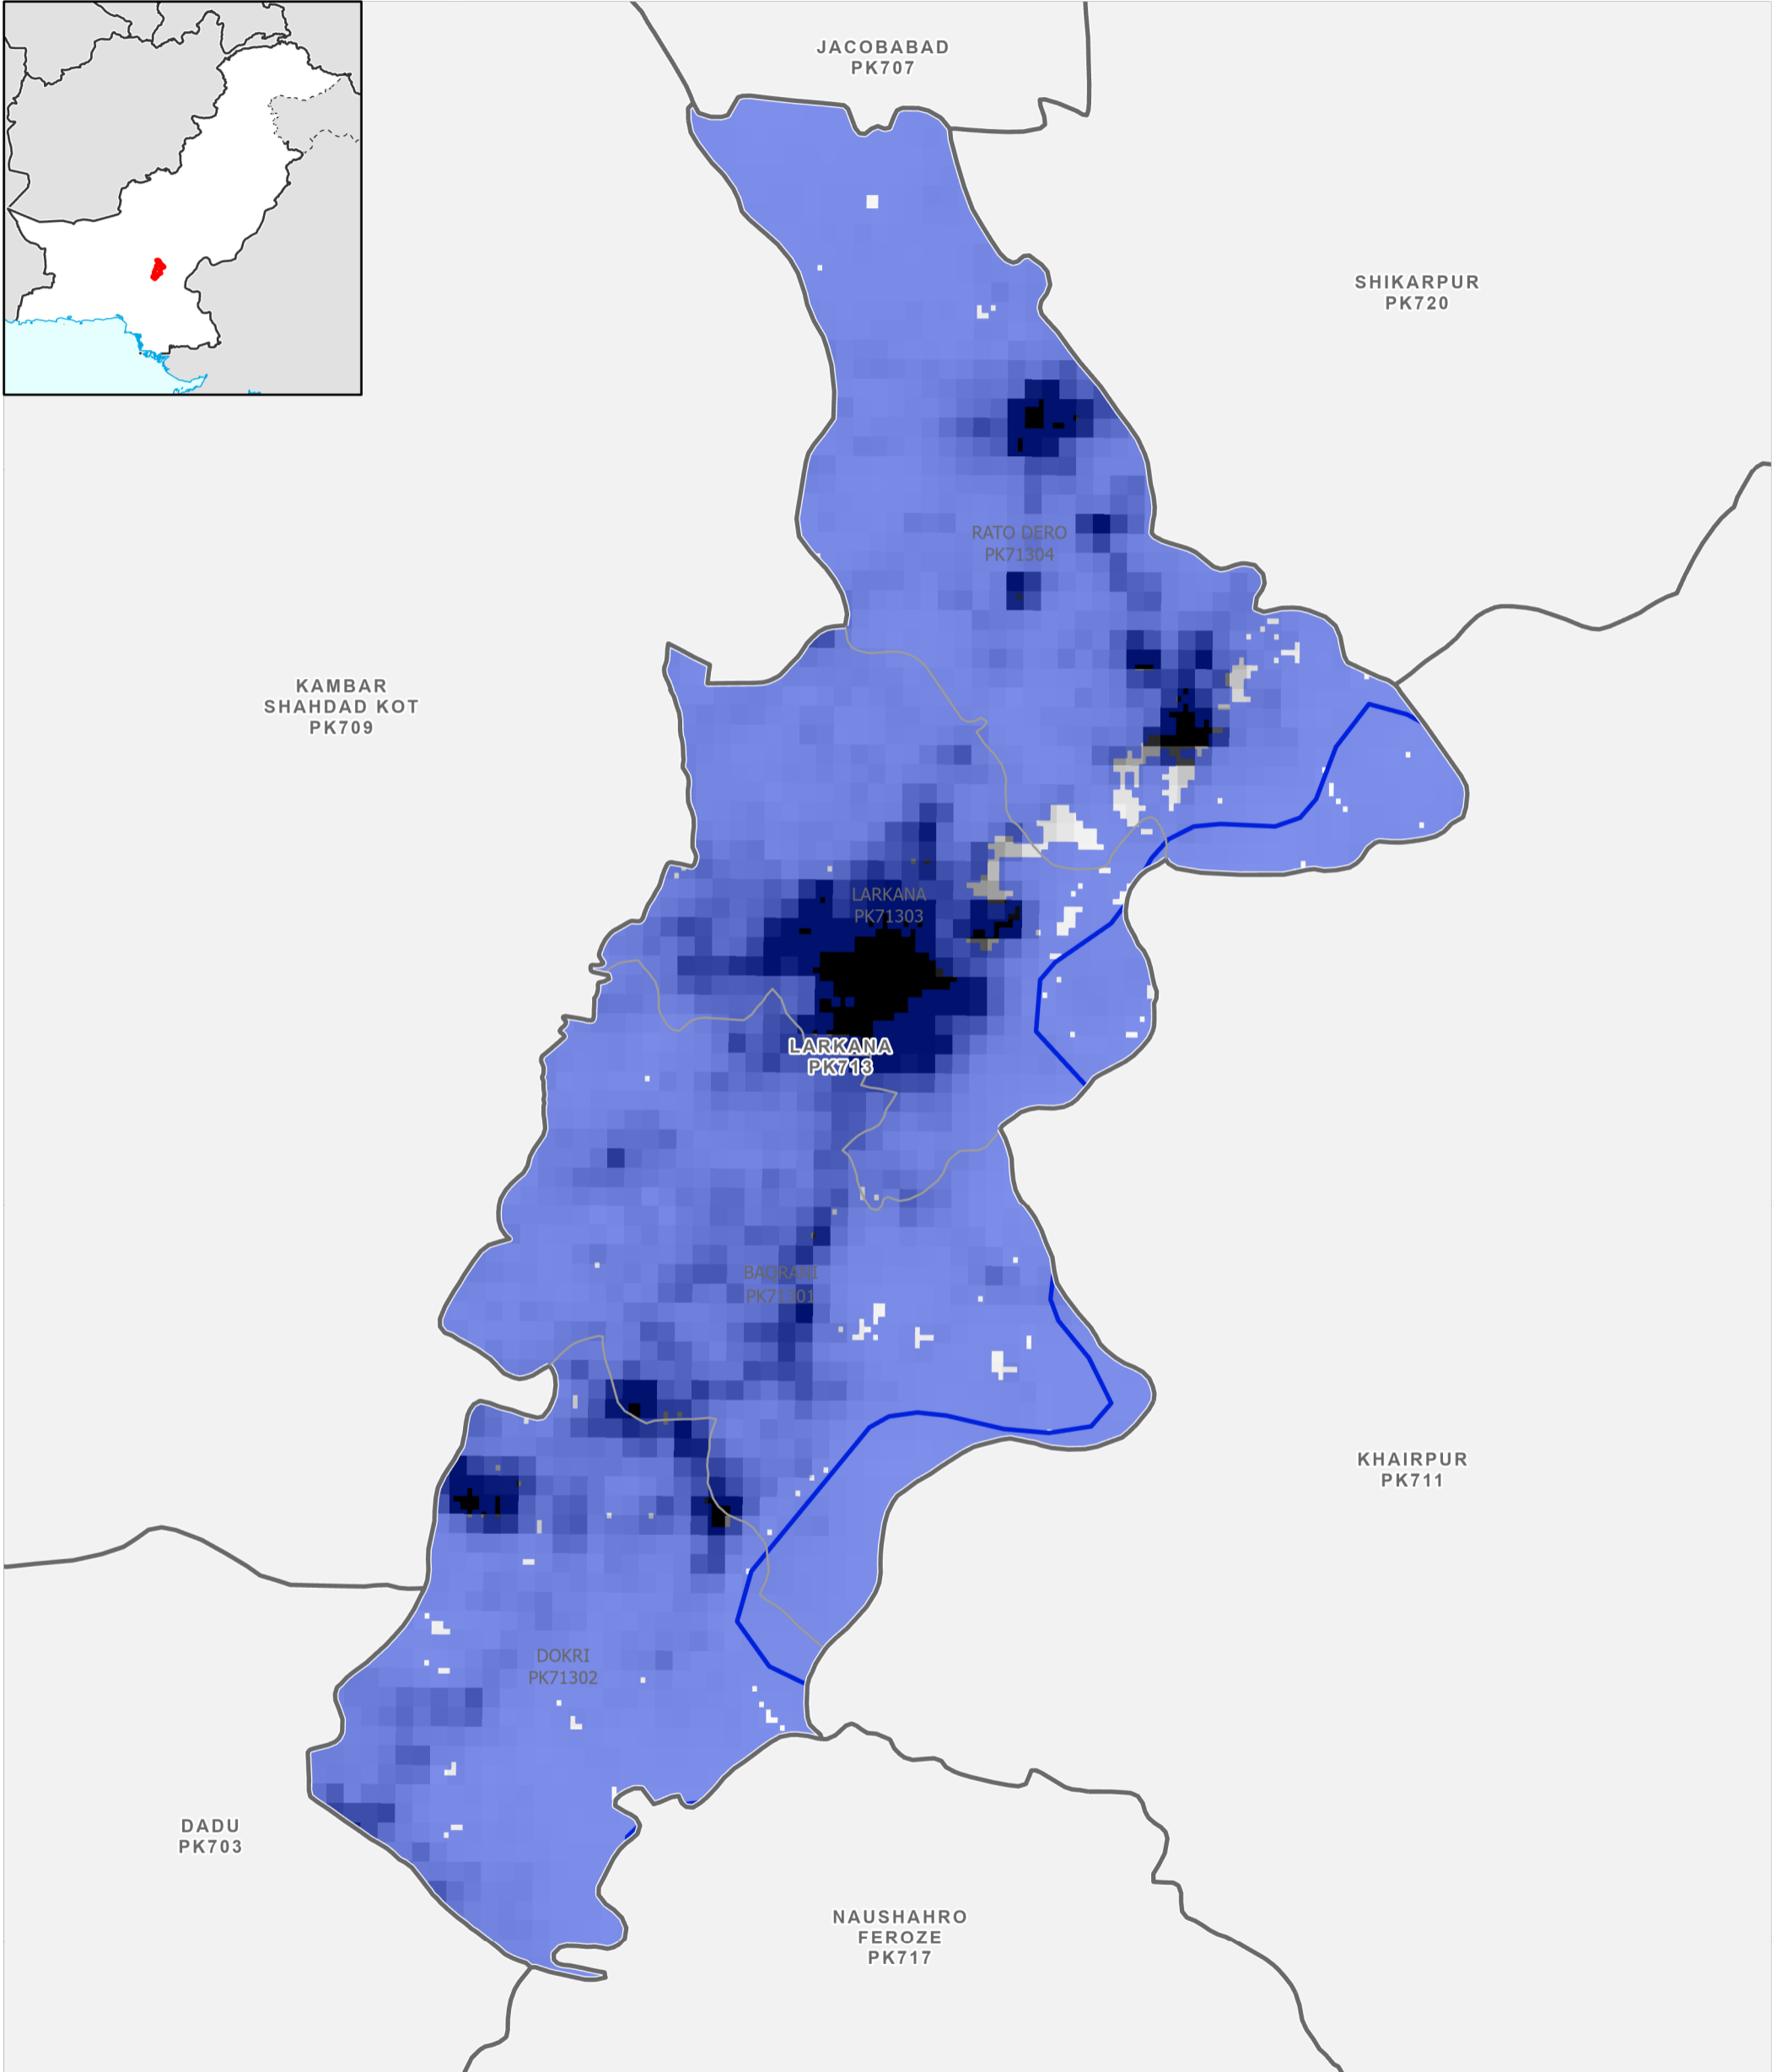

Settlements ★ Capital ⊙ City ● Town ● Village ■ Hamlet	Education 🎓 School 🎓 College; University Health 🏥 Clinic 🏥 Hospital	Boundaries — International - - Disputed — Province — Districts — Tehsil	Population per km² 78,000 0 Max flood extent 01 - 29 August 2022

Data Sources
Pakistan Census Office, Open Street Map, GADM, Worldpop, UNOSAT
Map created by MapAction (10/09/2022)