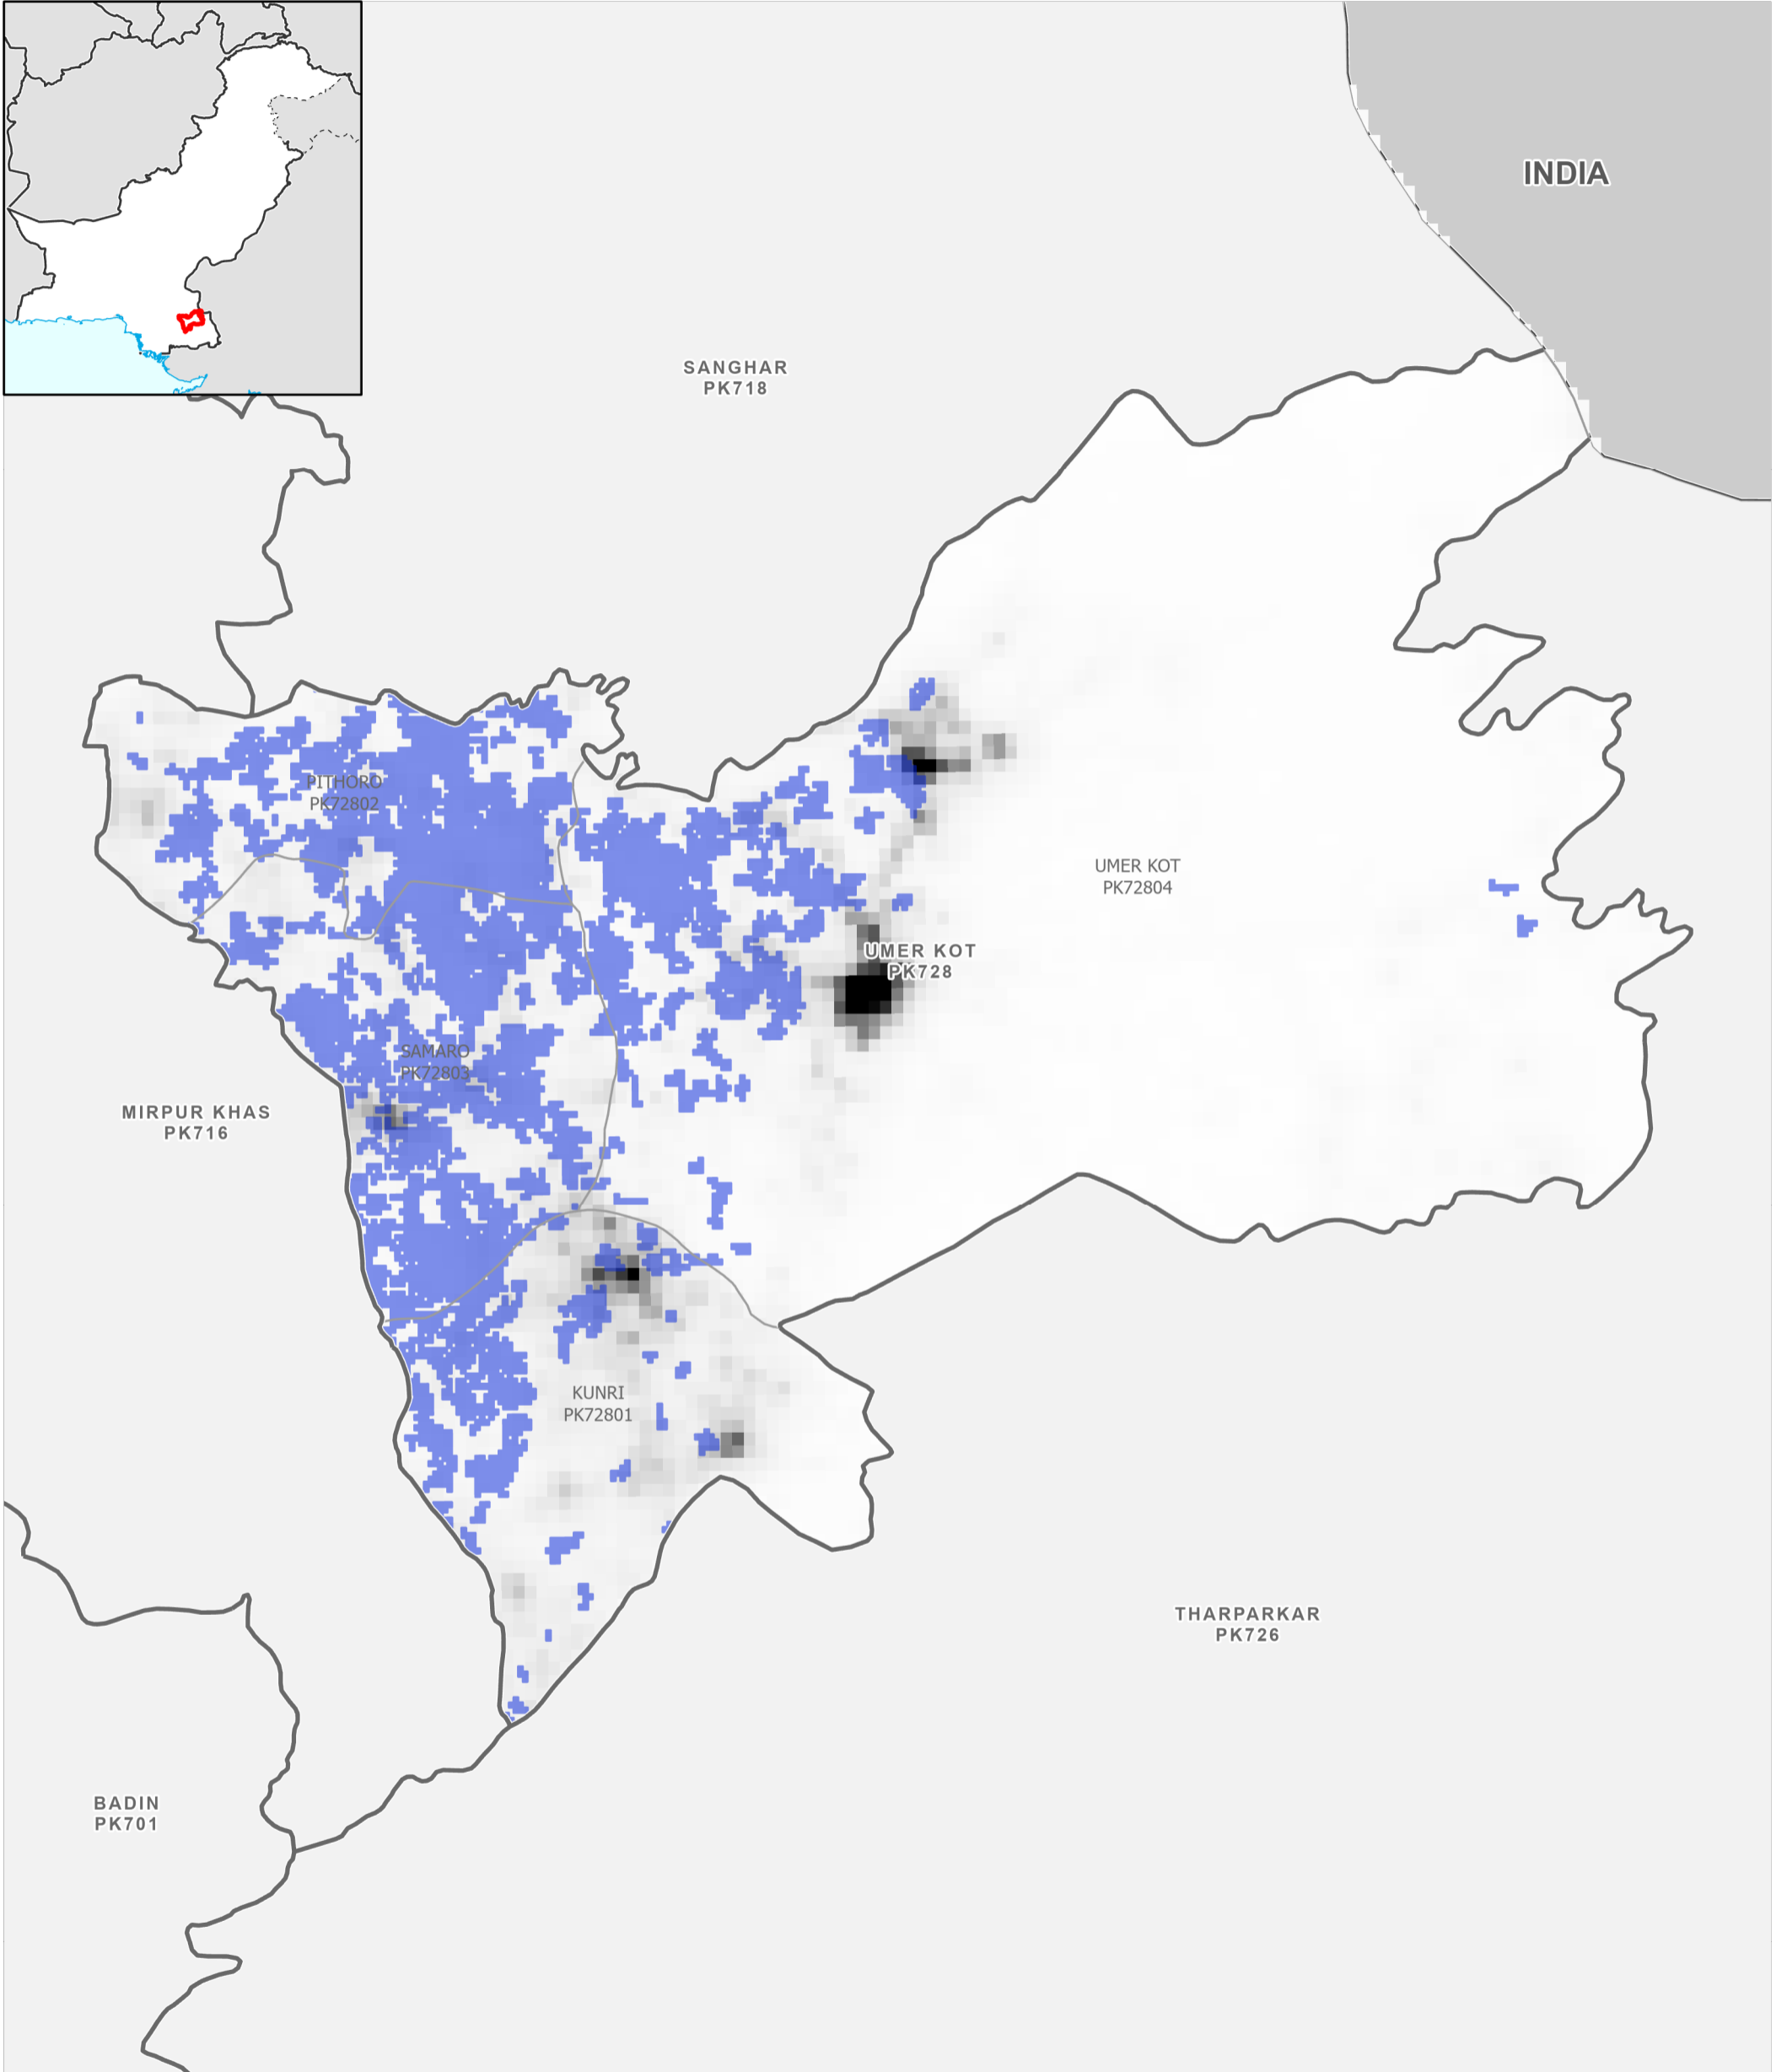

Settlements	Education	Boundaries	Population per km²
★ Capital	🎓 School	— International	78,000
⊙ City	🎓 College; University	- - Disputed	0
● Town	Health	— Province	Max flood extent
● Village	🏥 Clinic	— Districts	01 - 29 August 2022
■ Hamlet	🏥 Hospital	— Tehsil	

Data Sources
Pakistan Census Office, Open Street Map, GADM, Worldpop, UNOSAT
Map created by MapAction (10/09/2022)