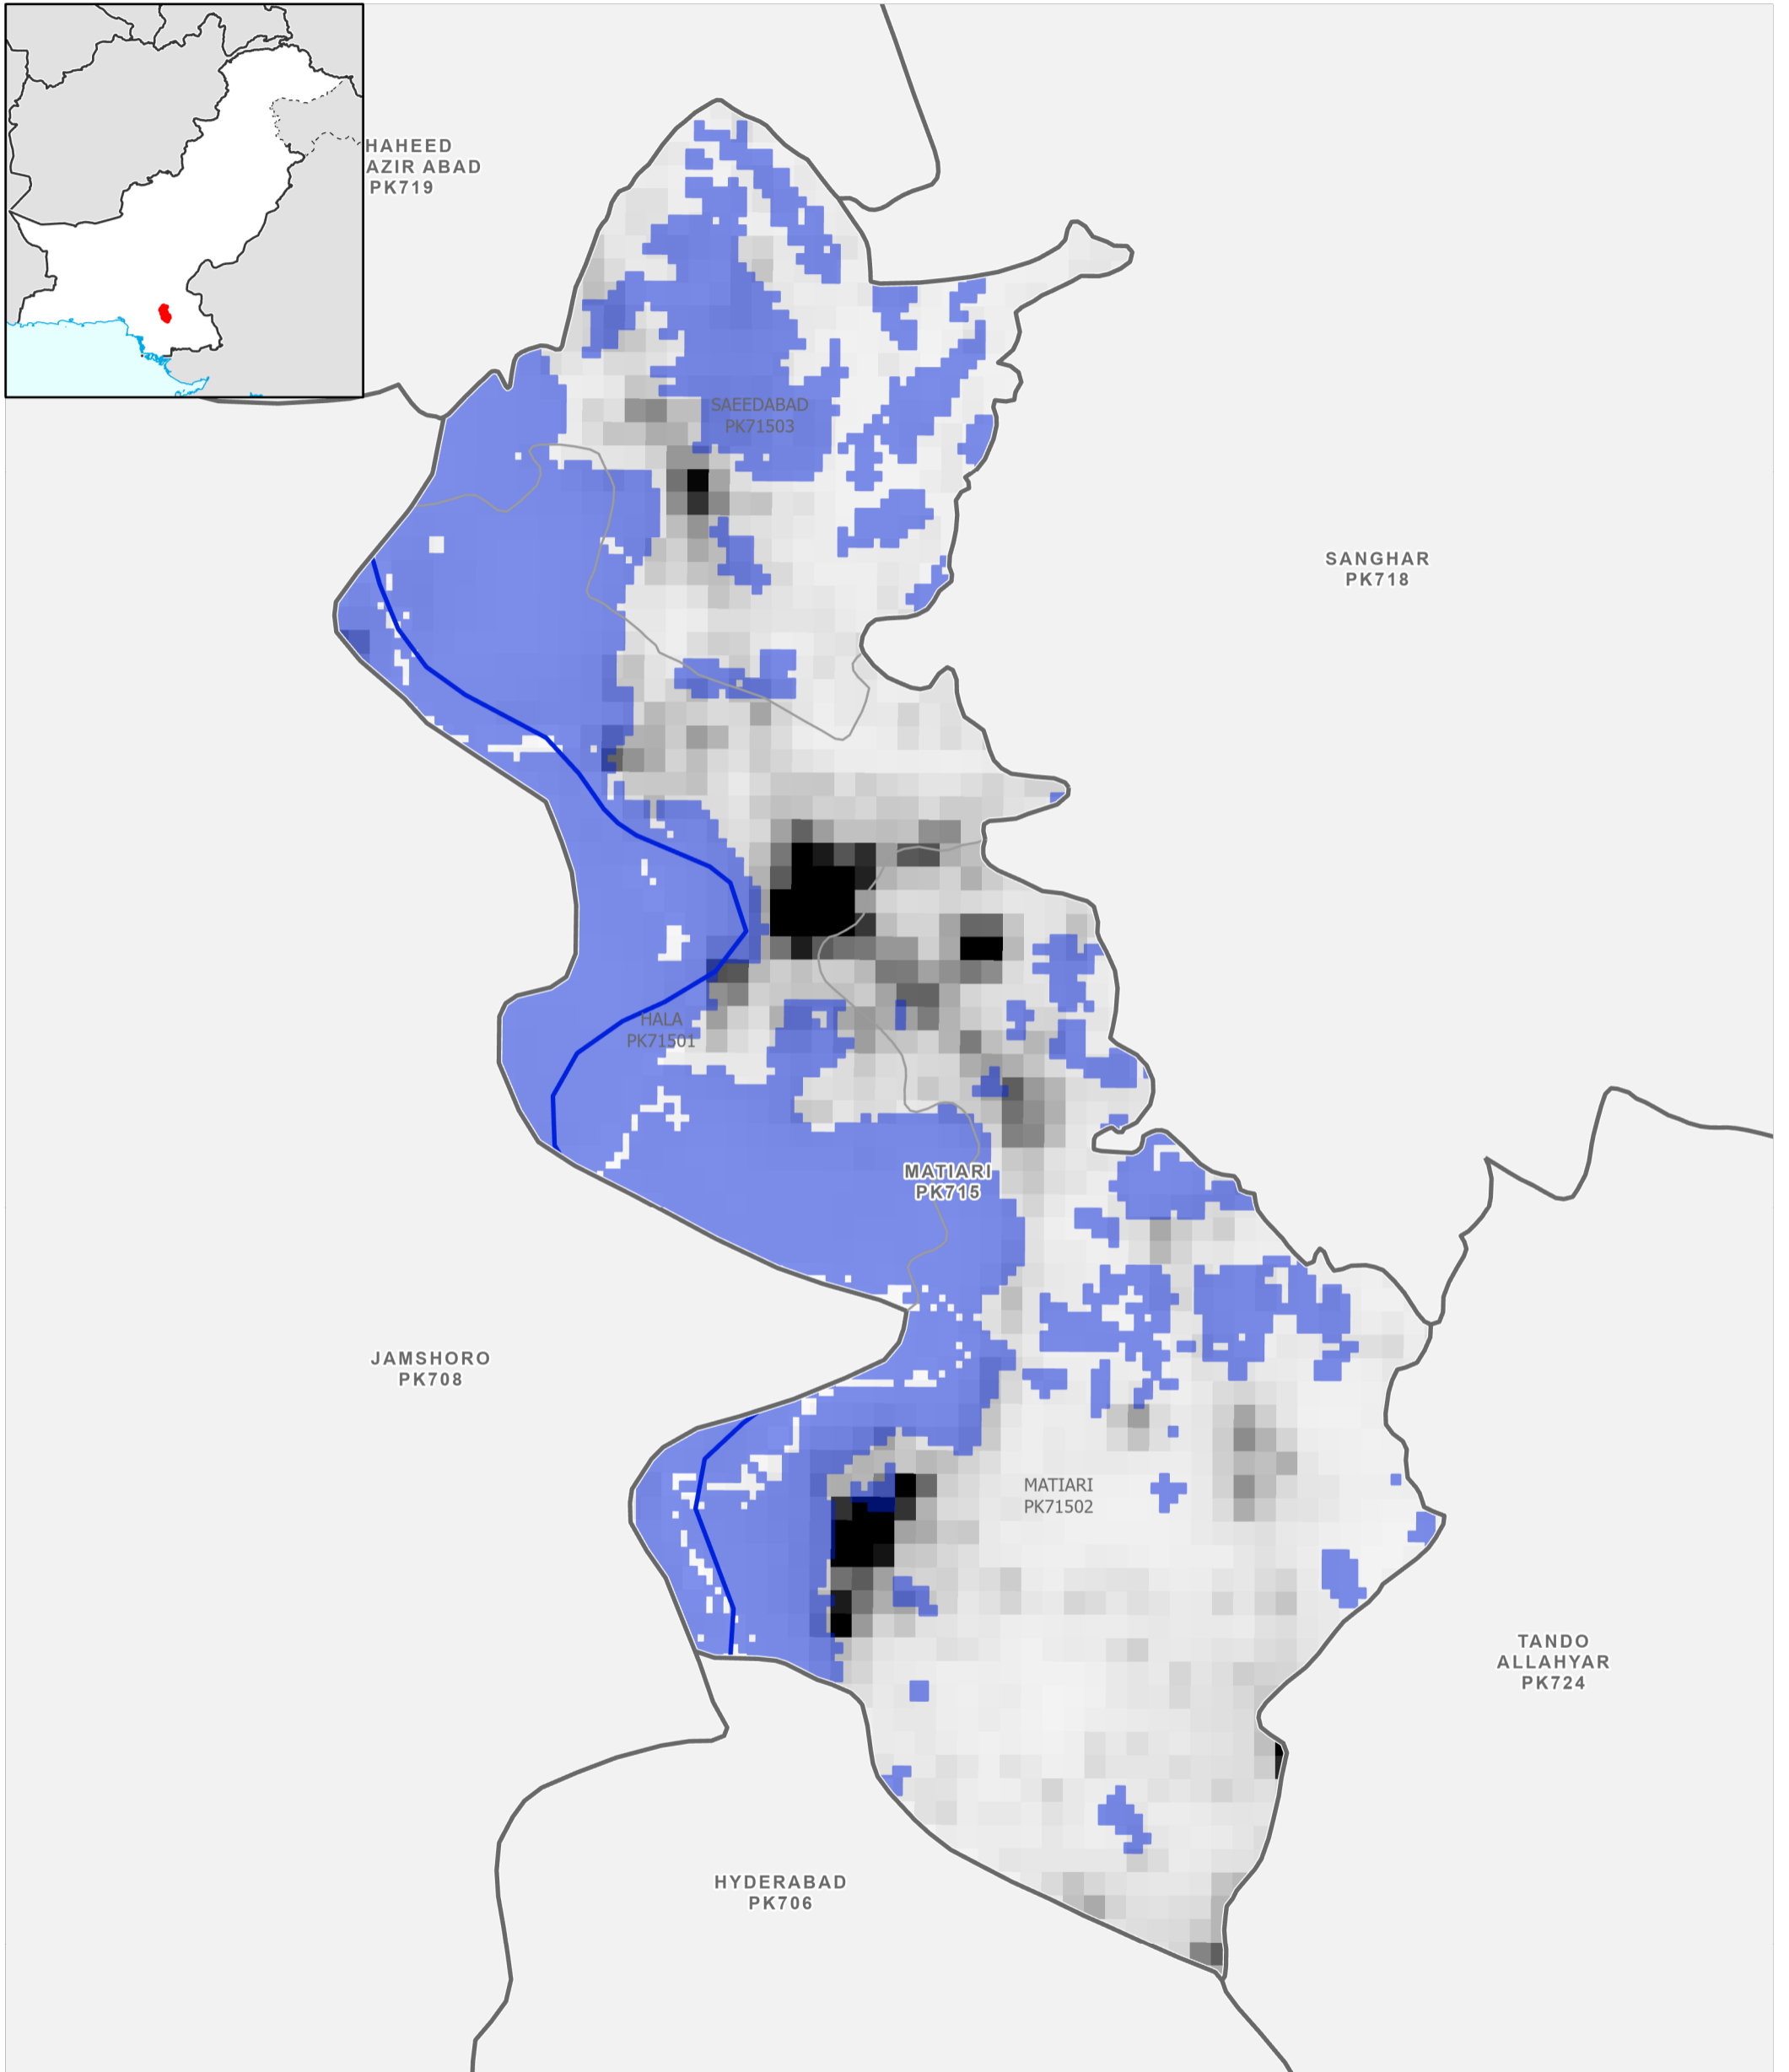

Settlements ★ Capital ⊙ City ● Town ● Village ■ Hamlet	Education 🏫 School 🎓 College; University Health 🏥 Clinic 🏥 Hospital	Boundaries — International - - Disputed ▬ Province ▬ Districts — Tehsil	Population per km² 78,000 0 Max flood extent 01 - 29 August 2022