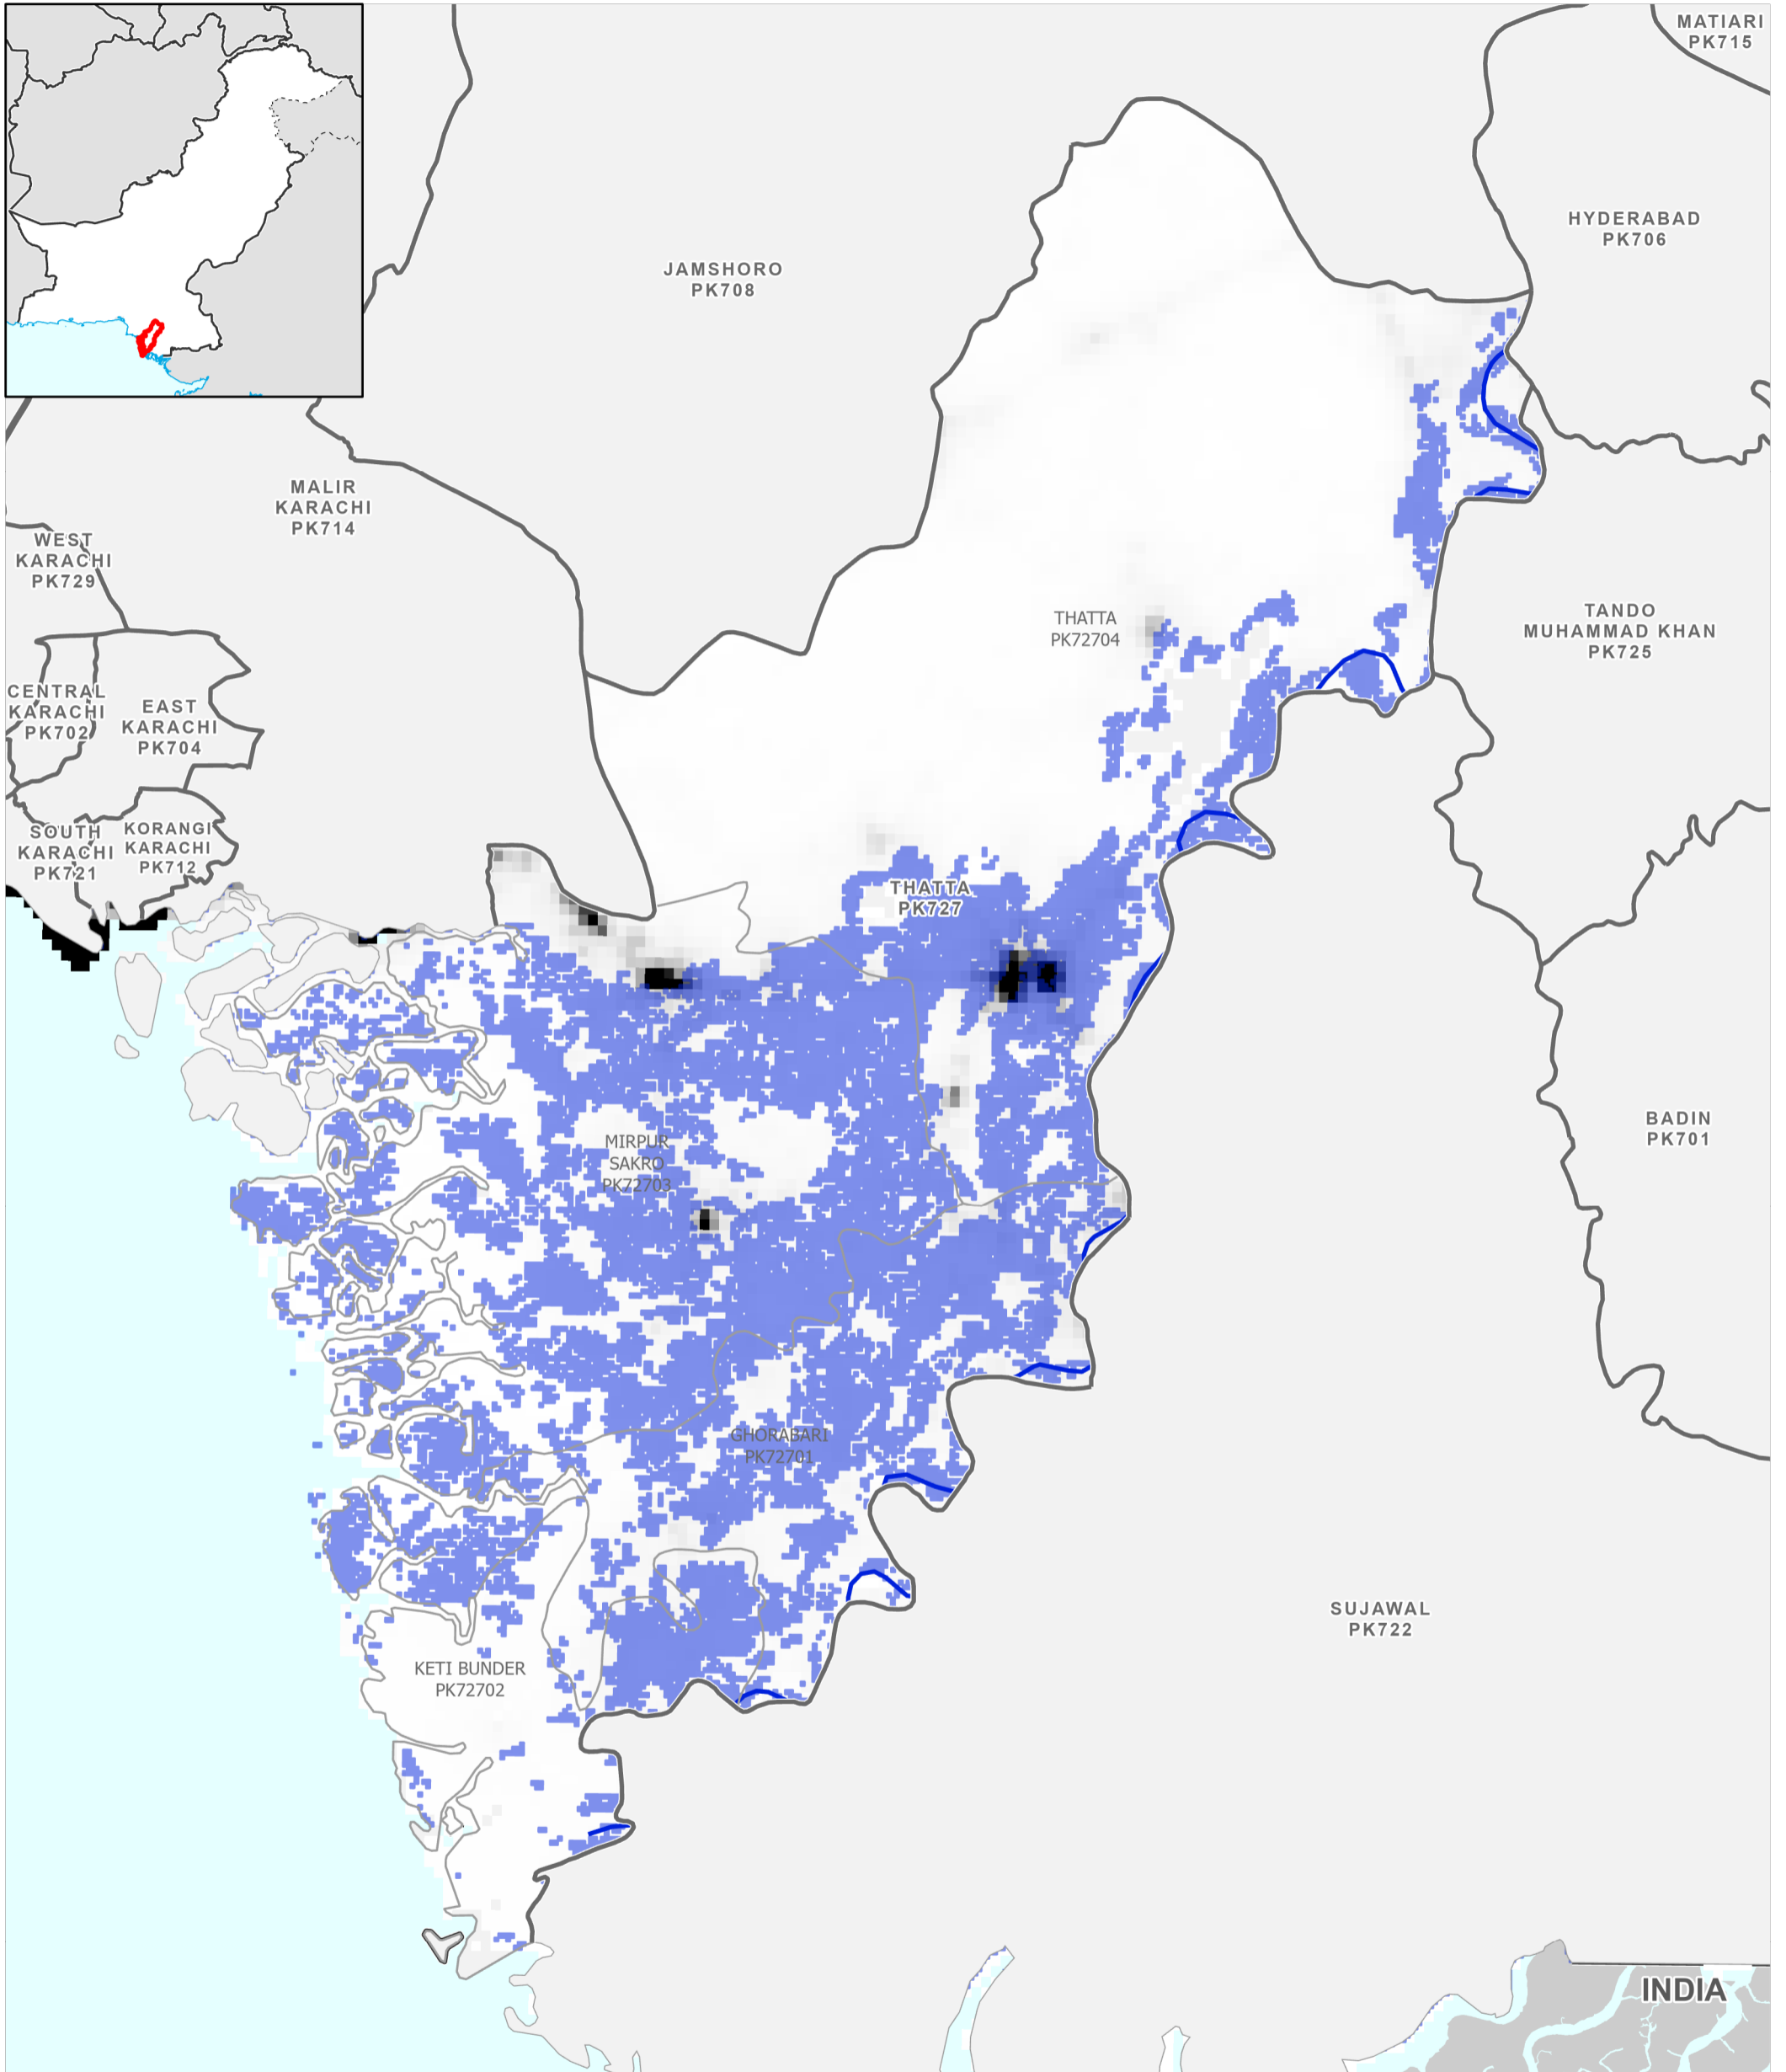

1. **Settlements**
2. ★ Capital
   - City
   - Town
   - Village
   - Hamlet

1. **Education**
2. 🎓 School
   - 🎓 College; University
3. **Health**
4. 🏥 Clinic
   - 🏥 Hospital

1. **Boundaries**
2. International
   - - Disputed
   - Province
   - Districts
   - Tehsil

1. **Population per km²**
2. 78,000
   - 0
3. **Max flood extent**
4. 01 - 29 August 2022

Data Sources
Pakistan Census Office, Open Street Map, GADM, Worldpop, UNOSAT
Map created by MapAction (10/09/2022)