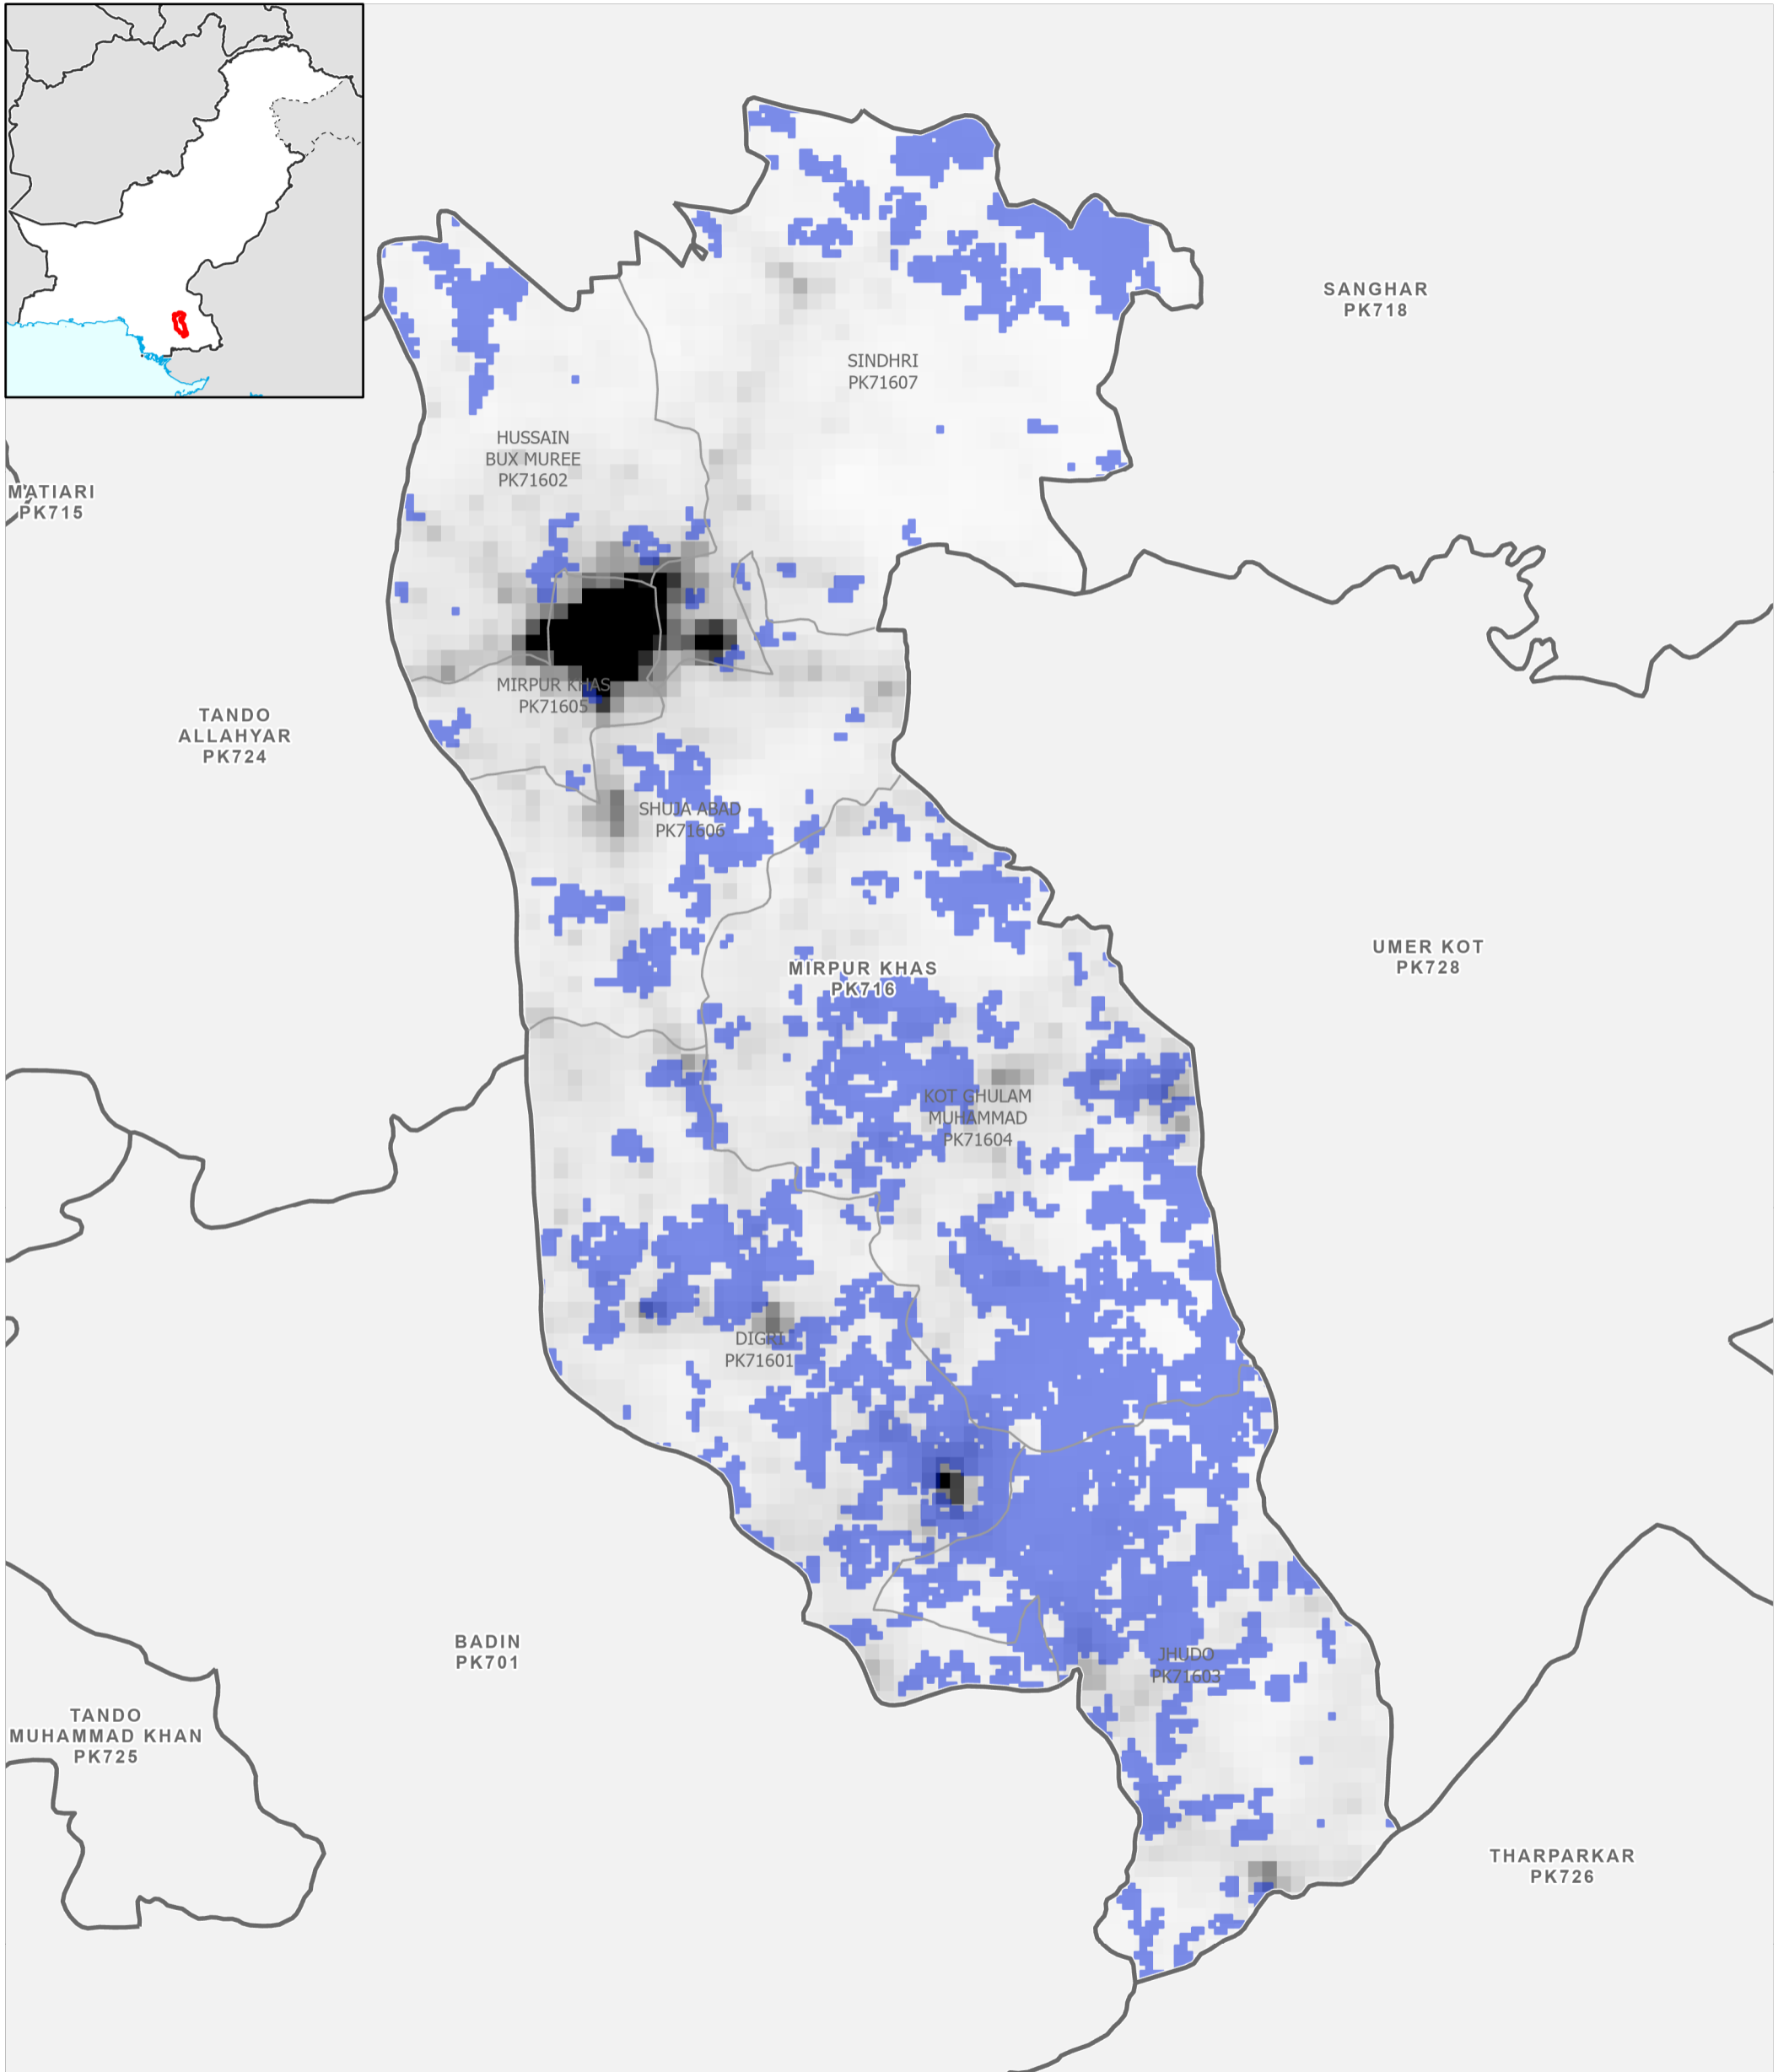

- Boundaries**
- International
 - - Disputed
 - Province
 - Districts
 - Tehsil

- Population per km²**
- 78,000
 - 0
- Max flood extent**
- 01 - 29 August 2022

Data Sources

Pakistan Census Office, Open Street Map, GADM, Worldpop, UNOSAT
Map created by MapAction (10/09/2022)

Data Sources
Pakistan Census Office, Open Street Map, GADM, Worldpop, UNOSAT
Map created by MapAction (10/09/2022)

Settlements	Education	Boundaries	Population per km²
★ Capital	🎓 School	— International	78,000
⊙ City	🎓 College; University	- - Disputed	0
● Town	Health	— Province	Max flood extent
● Village	🏥 Clinic	— Districts	01 - 29 August 2022
■ Hamlet	🏥 Hospital	— Tehsil	

Data Sources
Pakistan Census Office, Open Street Map, GADM, Worldpop, UNOSAT
Map created by MapAction (10/09/2022)

- | | | | |
|--|---|---|--|
| Settlements
<ul style="list-style-type: none"> ★ Capital ⊙ City ● Town ● Village ■ Hamlet | Education
<ul style="list-style-type: none"> 🏫 School 🎓 College; University Health
<ul style="list-style-type: none"> 🏥 Clinic 🏥 Hospital | Boundaries
<ul style="list-style-type: none"> — International - - Disputed ▬ Province ▬ Districts — Tehsil | Population per km²
<ul style="list-style-type: none"> 78,000 0 Max flood extent
<ul style="list-style-type: none"> 01 - 29 August 2022 |
|--|---|---|--|