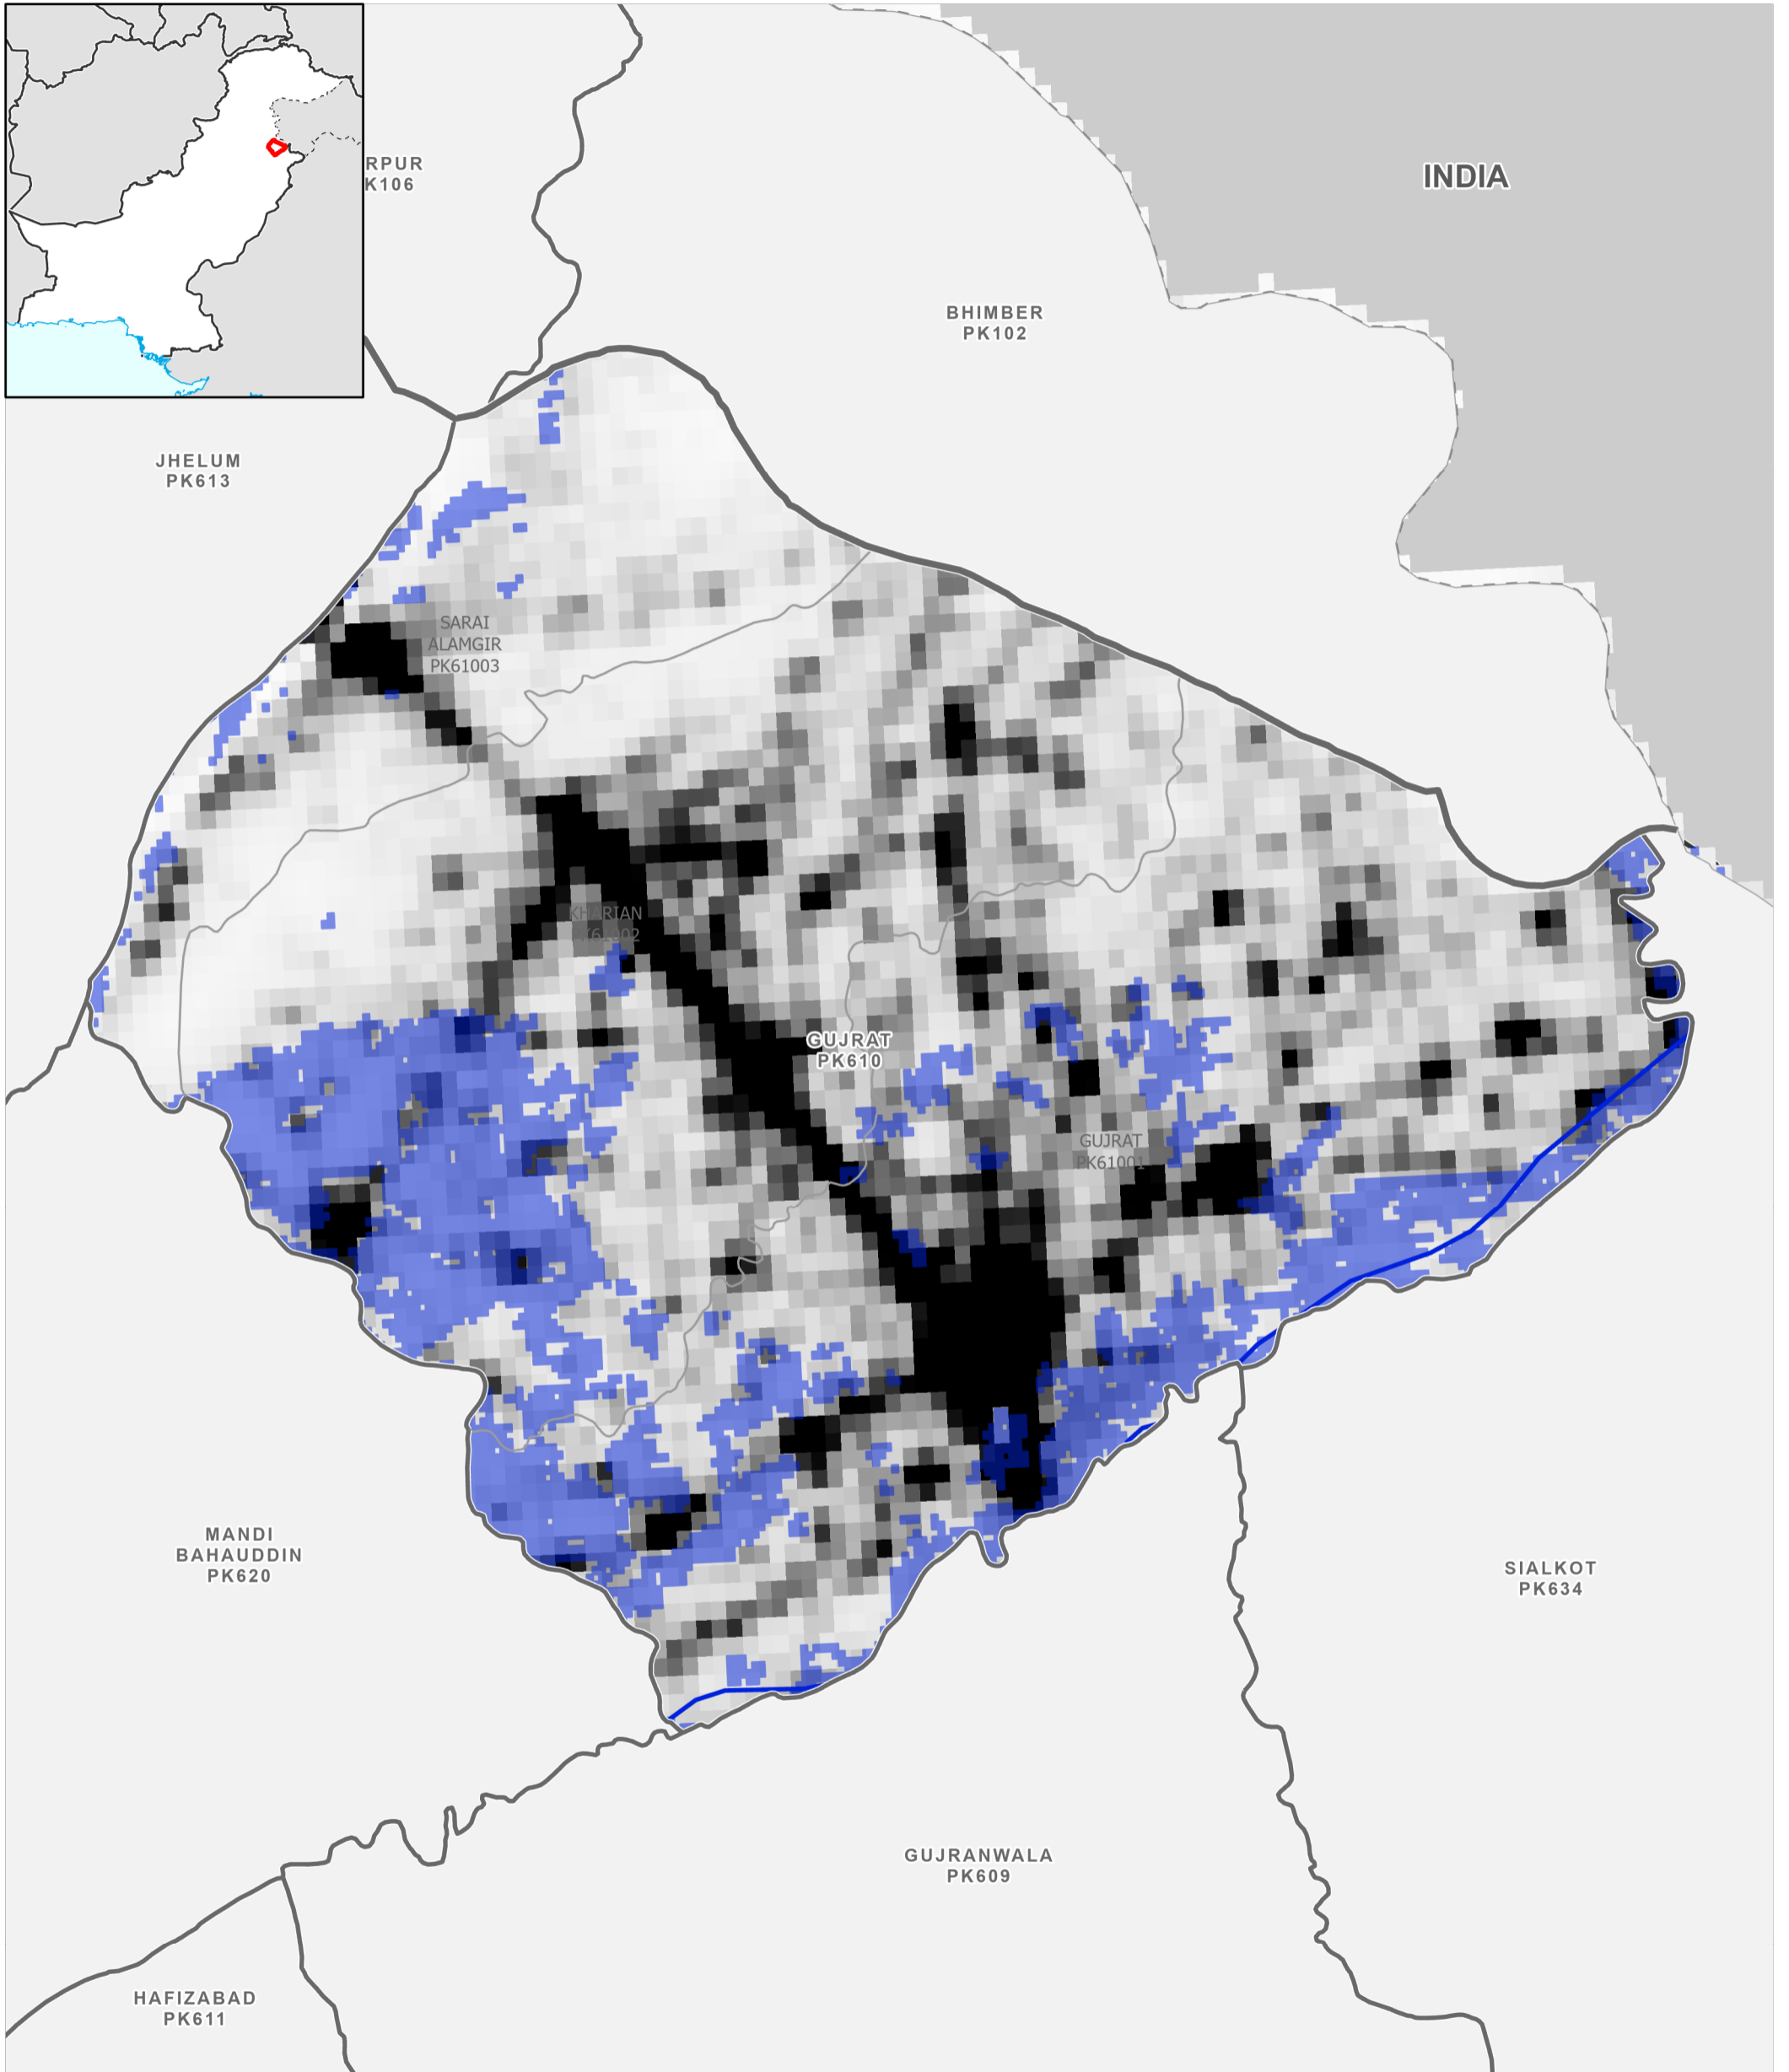

Settlements	Education	Boundaries	Population per km²
★ Capital	🎓 School	— International	78,000
⊙ City	🎓 College; University	- - Disputed	0
● Town	Health	— Province	Max flood extent
● Village	🏥 Clinic	— Districts	01 - 29 August 2022
■ Hamlet	🏥 Hospital	— Tehsil	

Data Sources
Pakistan Census Office, Open Street Map, GADM, Worldpop, UNOSAT
Map created by MapAction (10/09/2022)