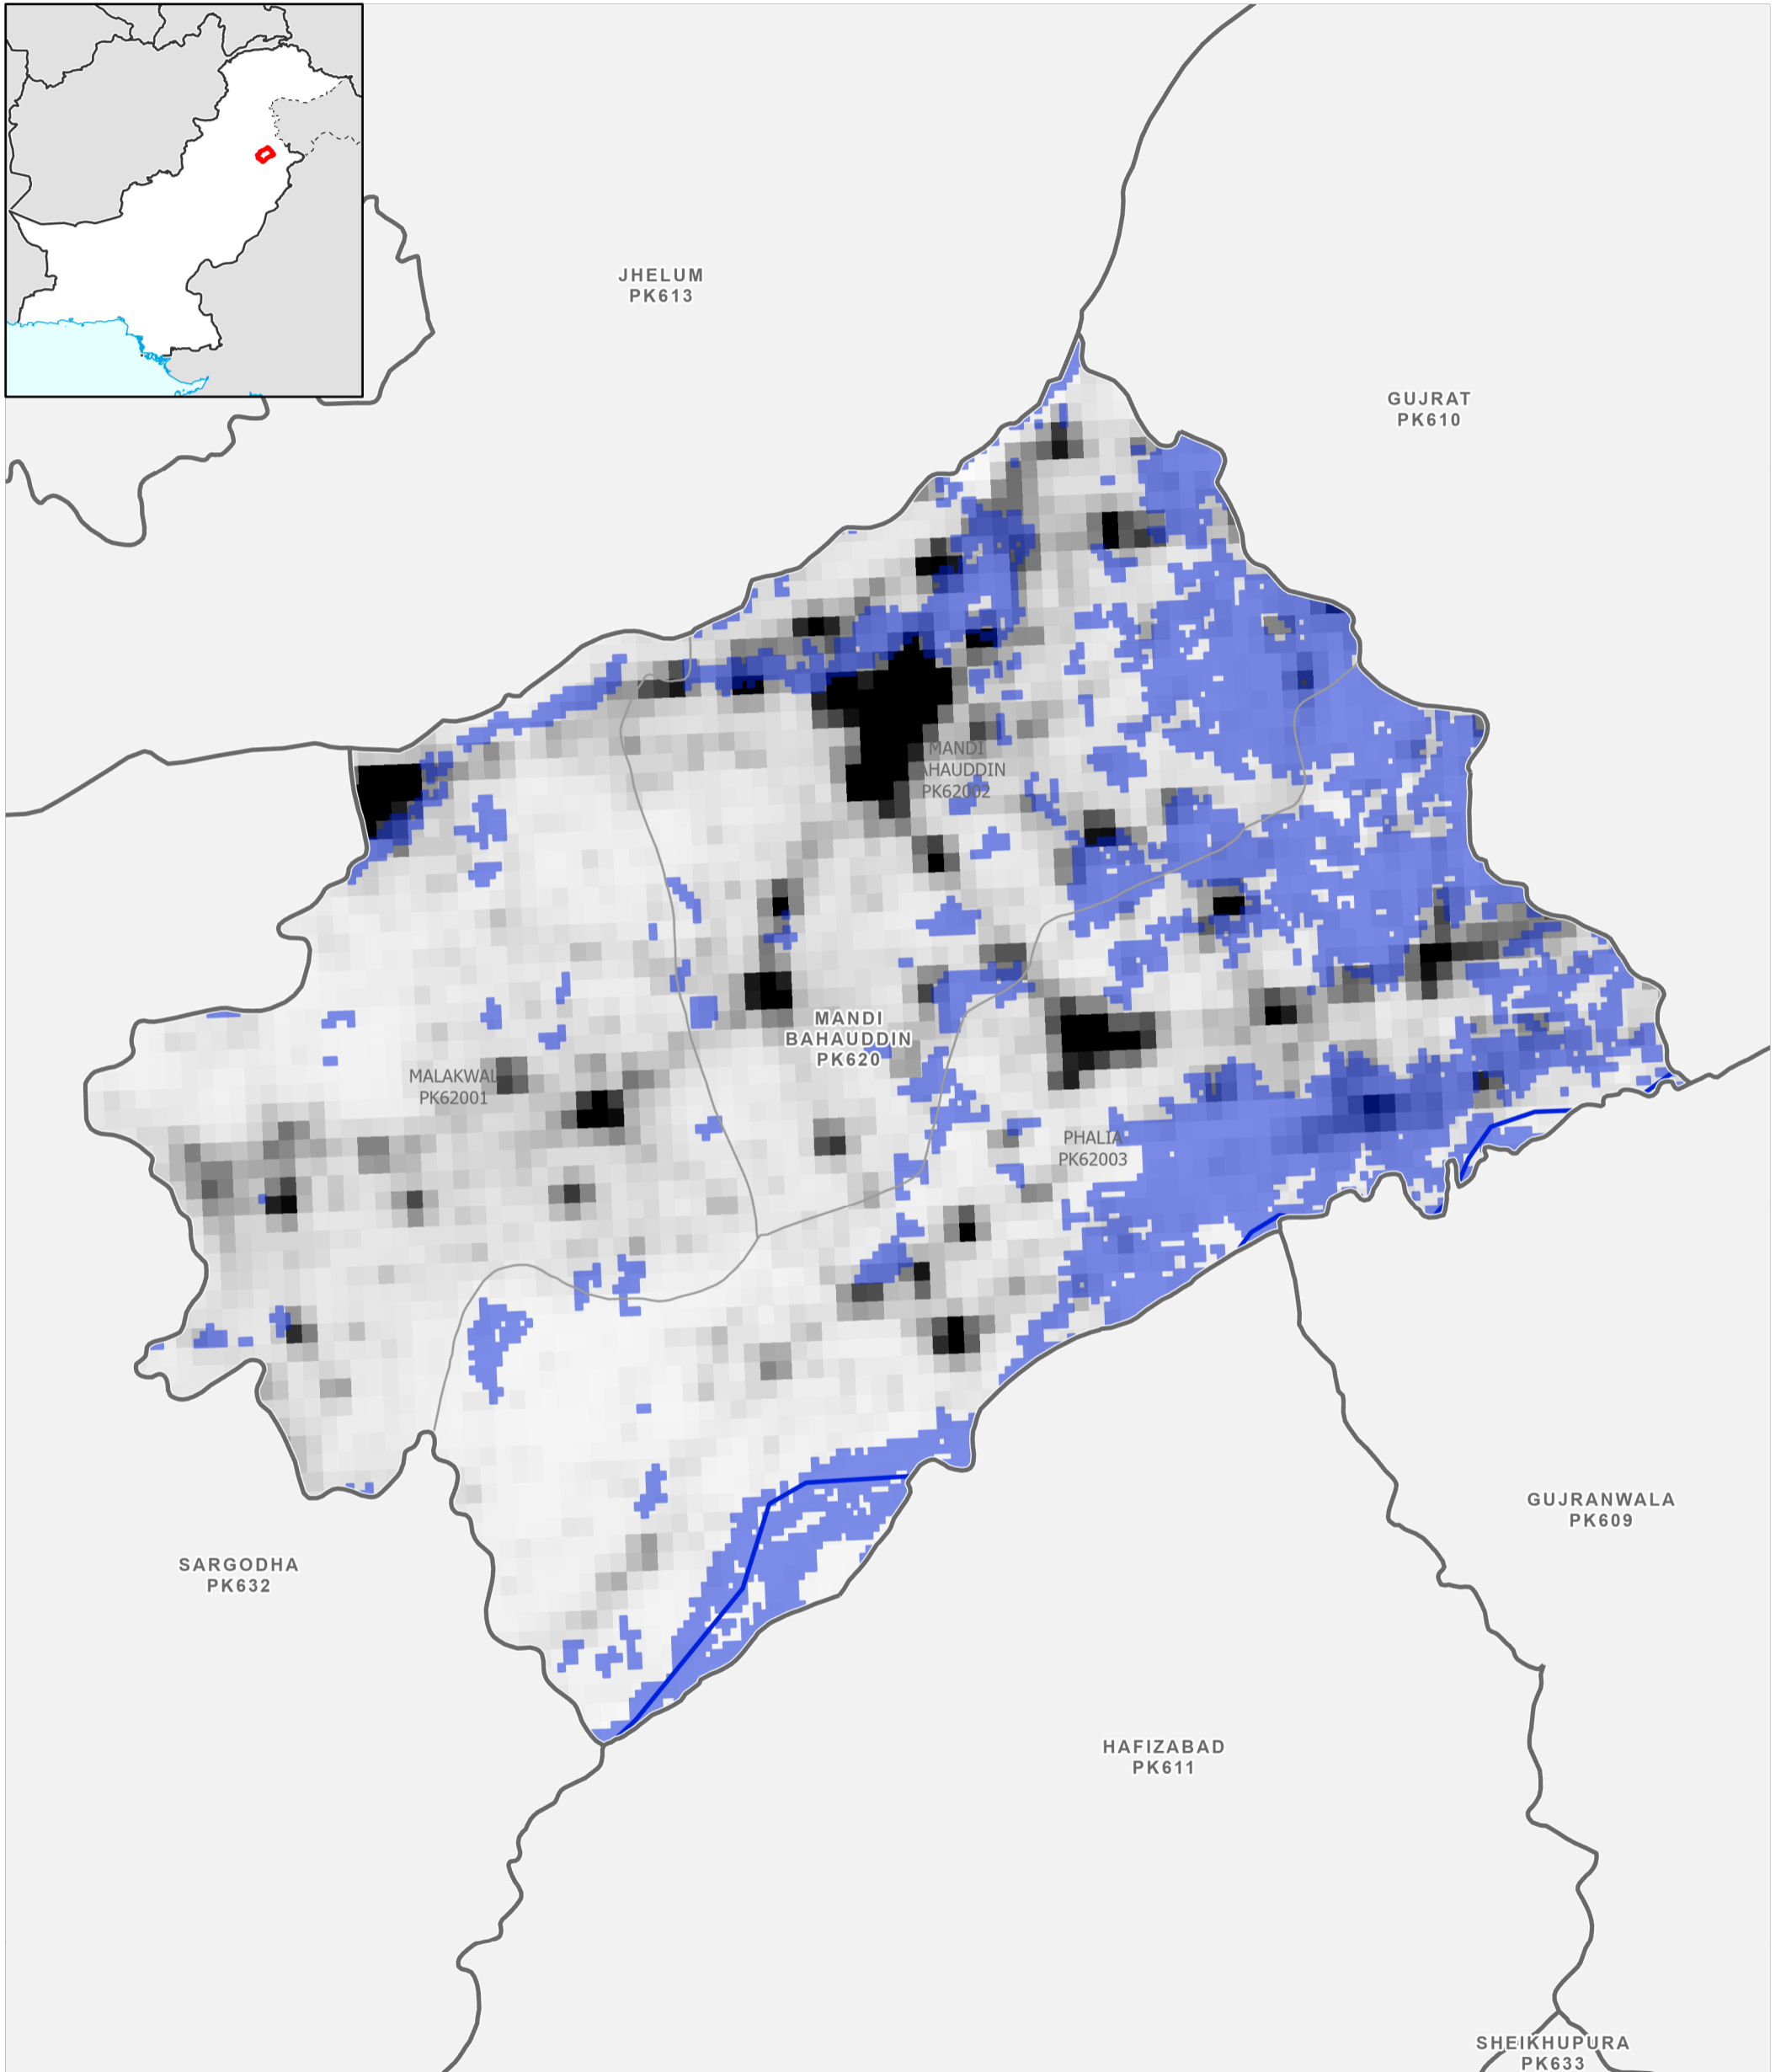

Settlements	Education	Boundaries	Population per km²
★ Capital	🎓 School	— International	78,000
⊙ City	🎓 College; University	- - Disputed	0
● Town	Health	— Province	Max flood extent
● Village	🏥 Clinic	— Districts	01 - 29 August 2022
■ Hamlet	🏥 Hospital	— Tehsil	

Data Sources
Pakistan Census Office, Open Street Map, GADM, Worldpop, UNOSAT
Map created by MapAction (10/09/2022)