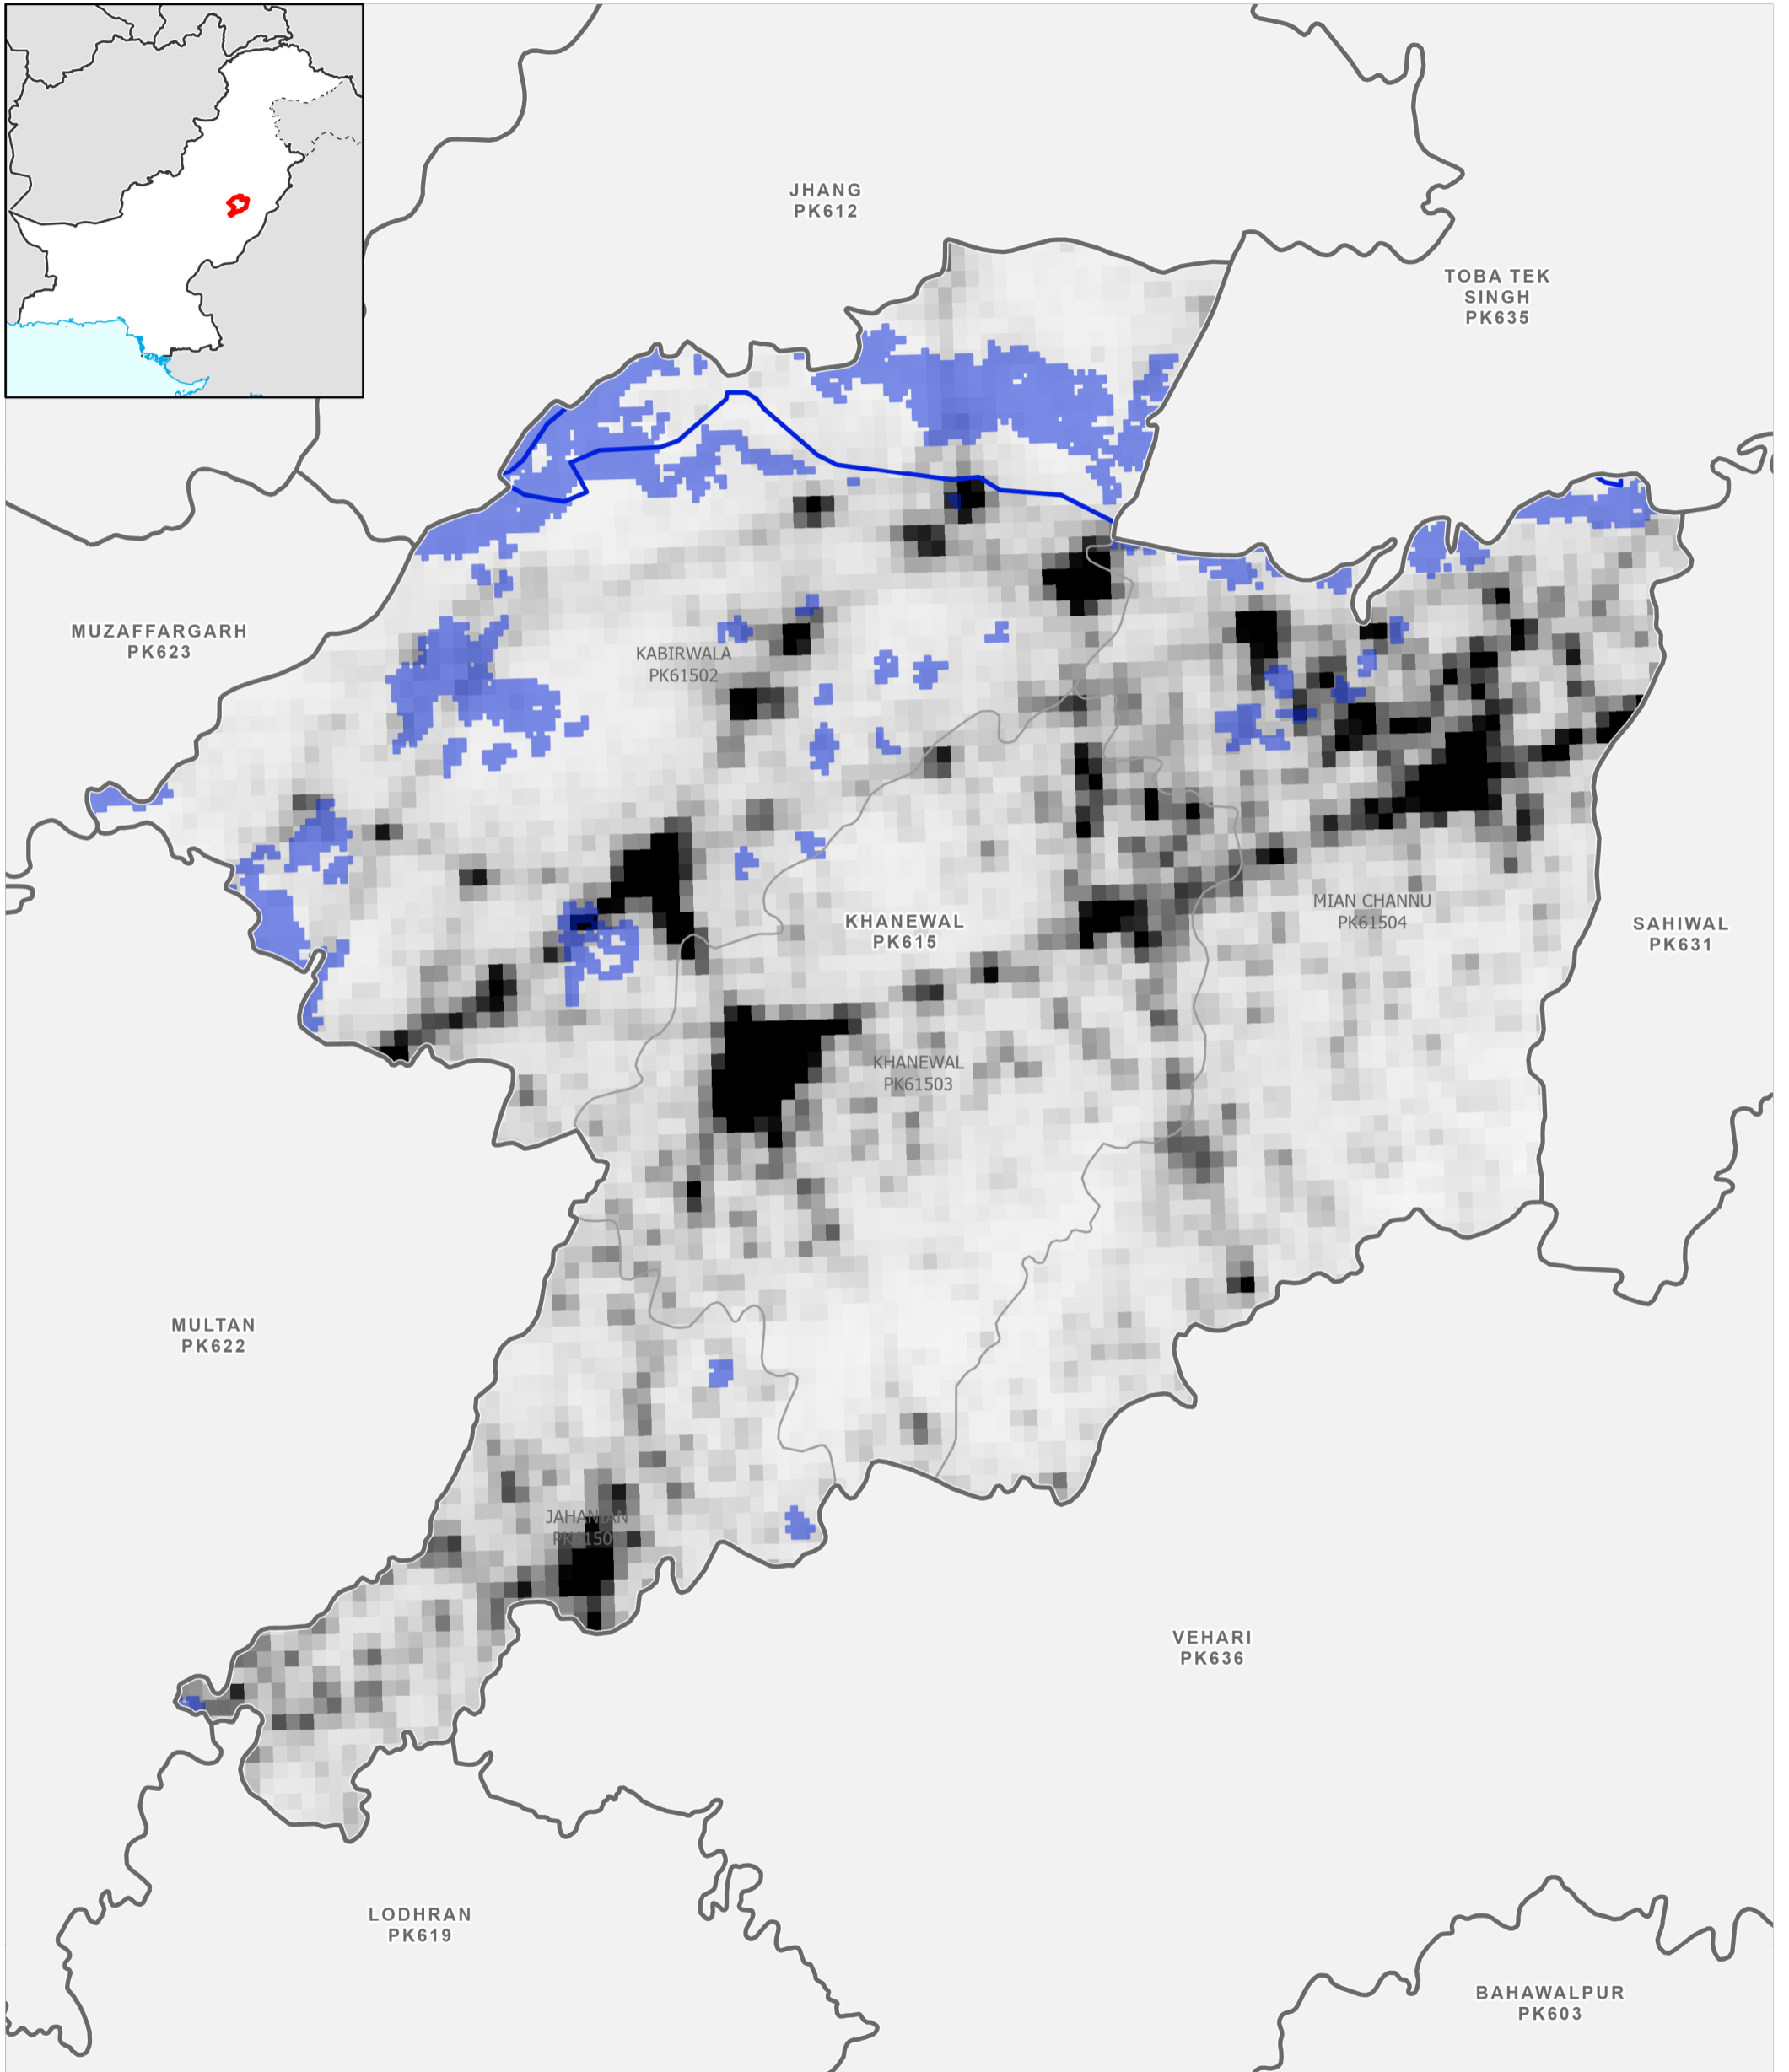

Settlements	Education	Boundaries	Population per km²
★ Capital	🎓 School	— International	78,000
⊙ City	🎓 College; University	- - Disputed	0
● Town	Health	— Province	Max flood extent
● Village	🏥 Clinic	— Districts	01 - 29 August 2022
■ Hamlet	🏥 Hospital	— Tehsil	

Data Sources
Pakistan Census Office, Open Street Map, GADM, Worldpop, UNOSAT
Map created by MapAction (10/09/2022)