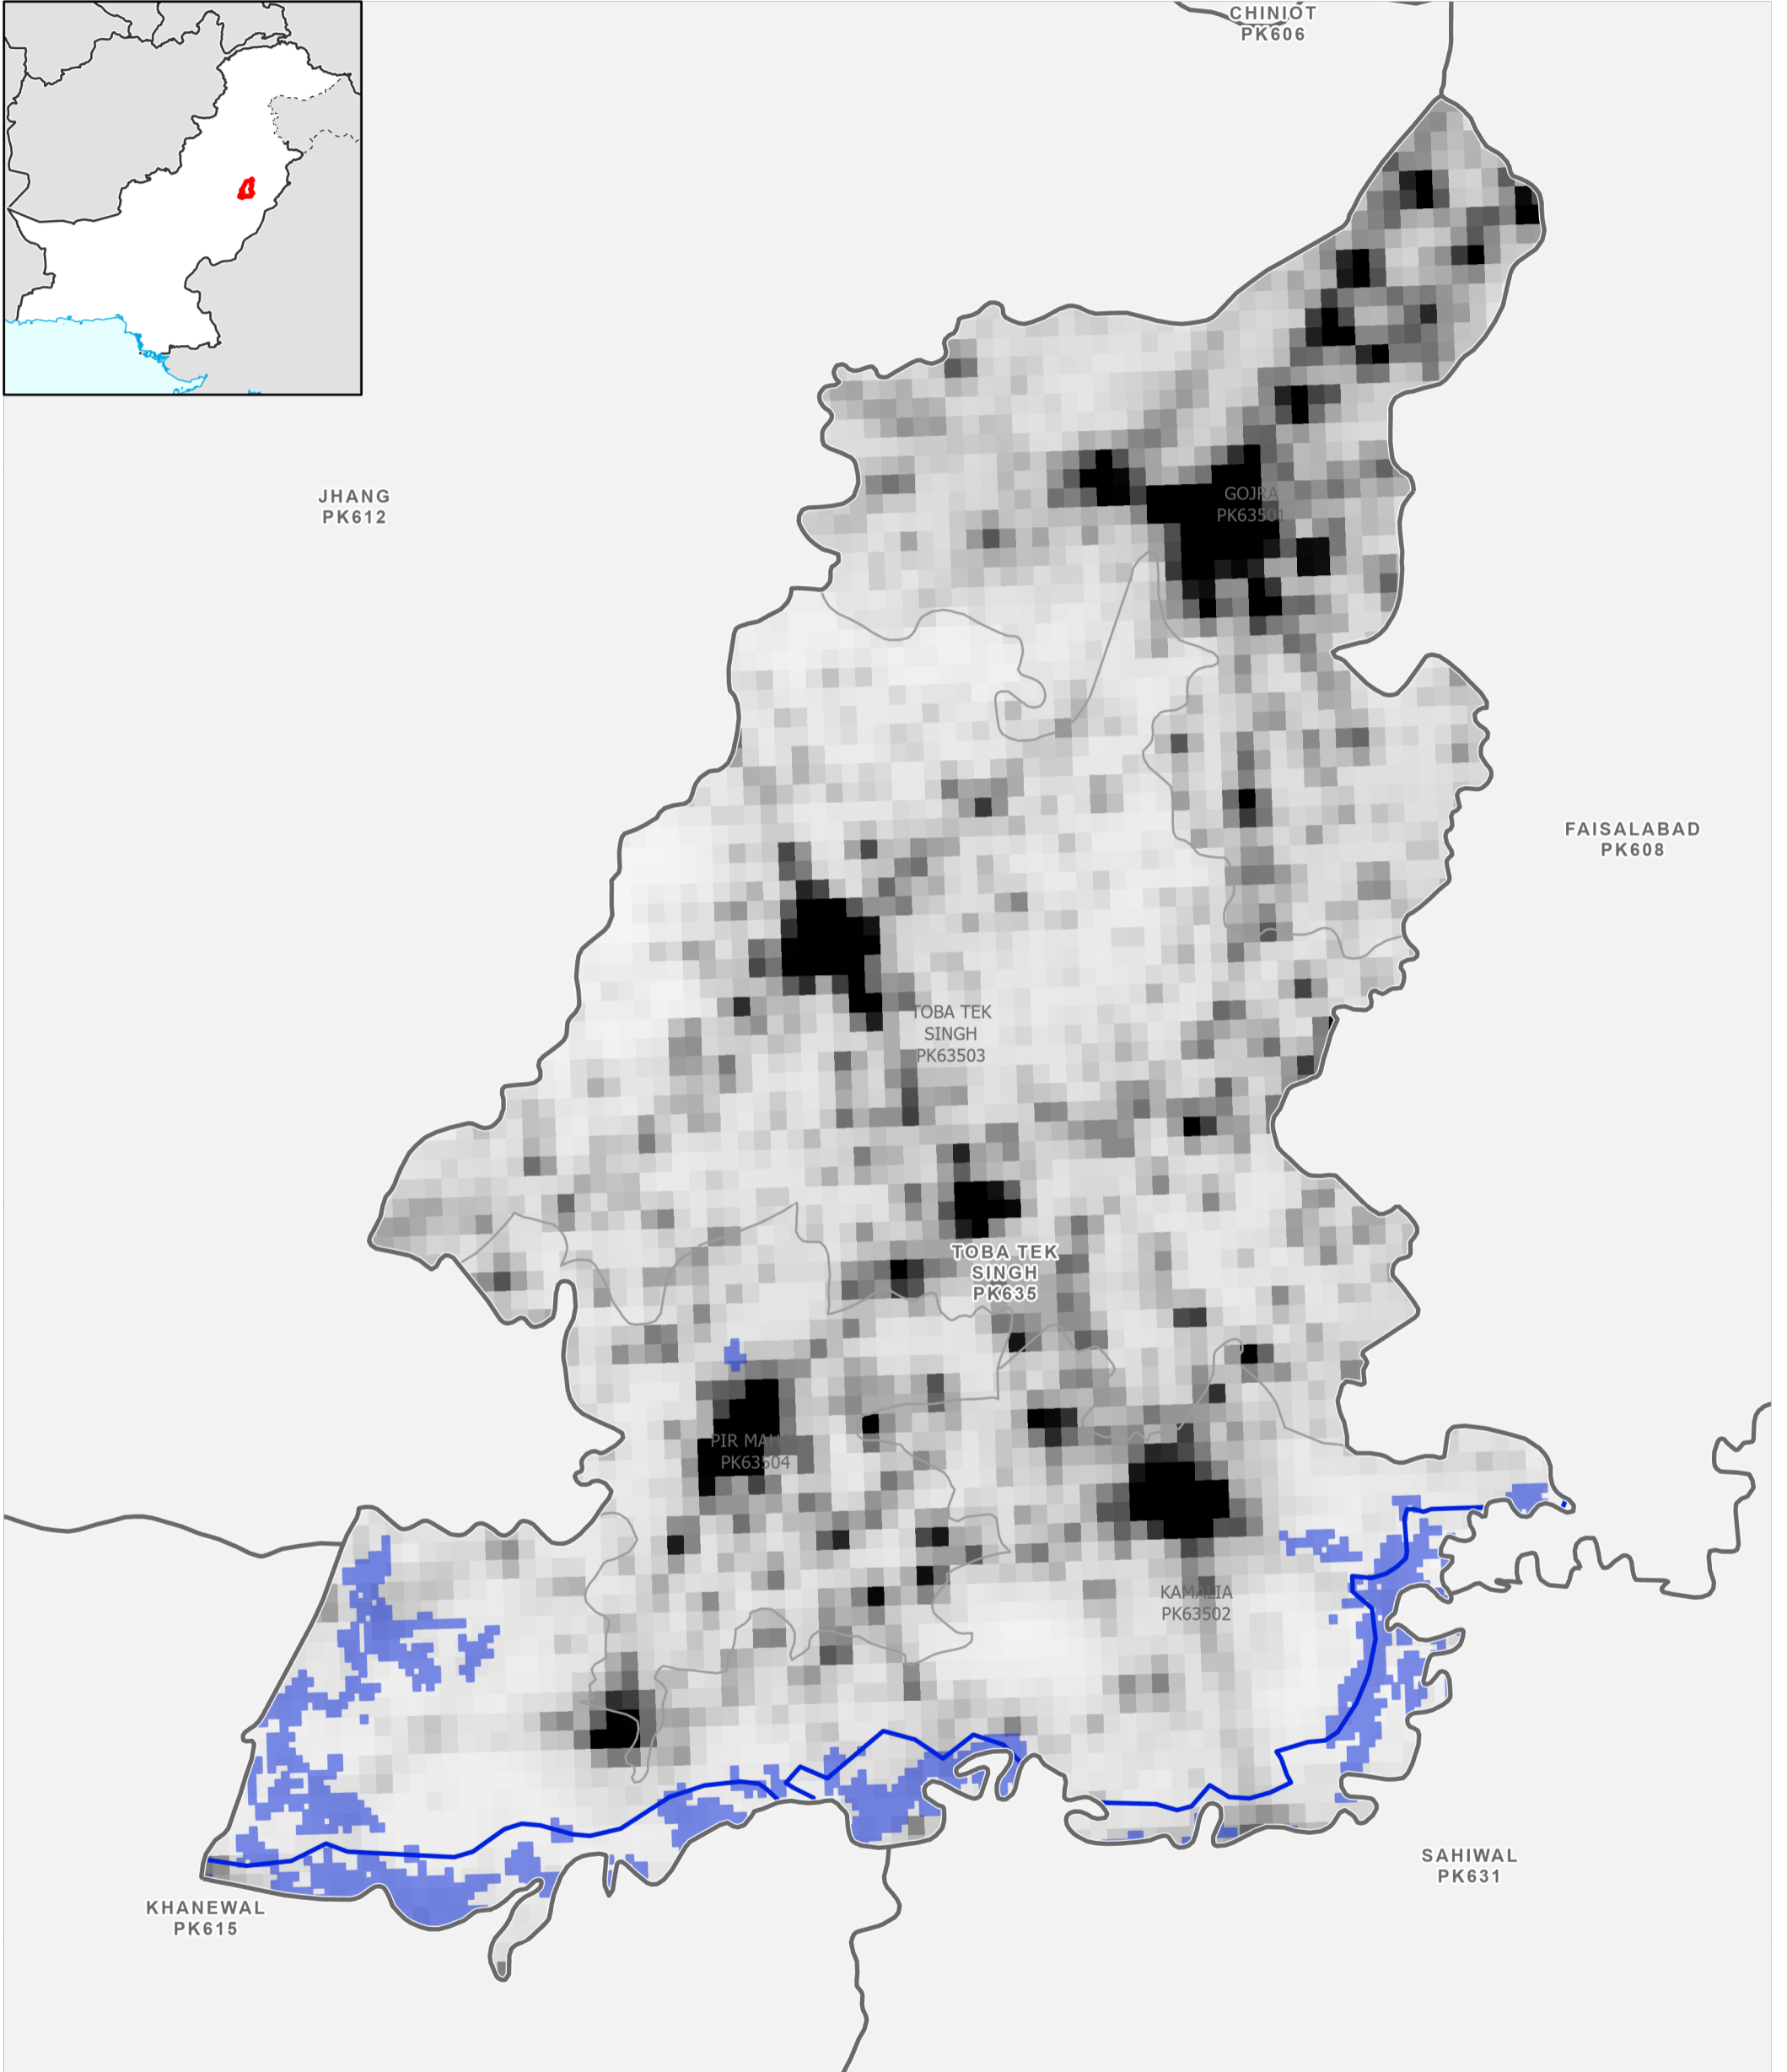

Settlements	Education	Boundaries	Population per km²
★ Capital	🎓 School	— International	78,000
⊙ City	🎓 College; University	- - Disputed	0
● Town	Health	— Province	Max flood extent
● Village	🏥 Clinic	— Districts	01 - 29 August 2022
■ Hamlet	🏥 Hospital	— Tehsil	

Data Sources
Pakistan Census Office, Open Street Map, GADM, Worldpop, UNOSAT
Map created by MapAction (10/09/2022)