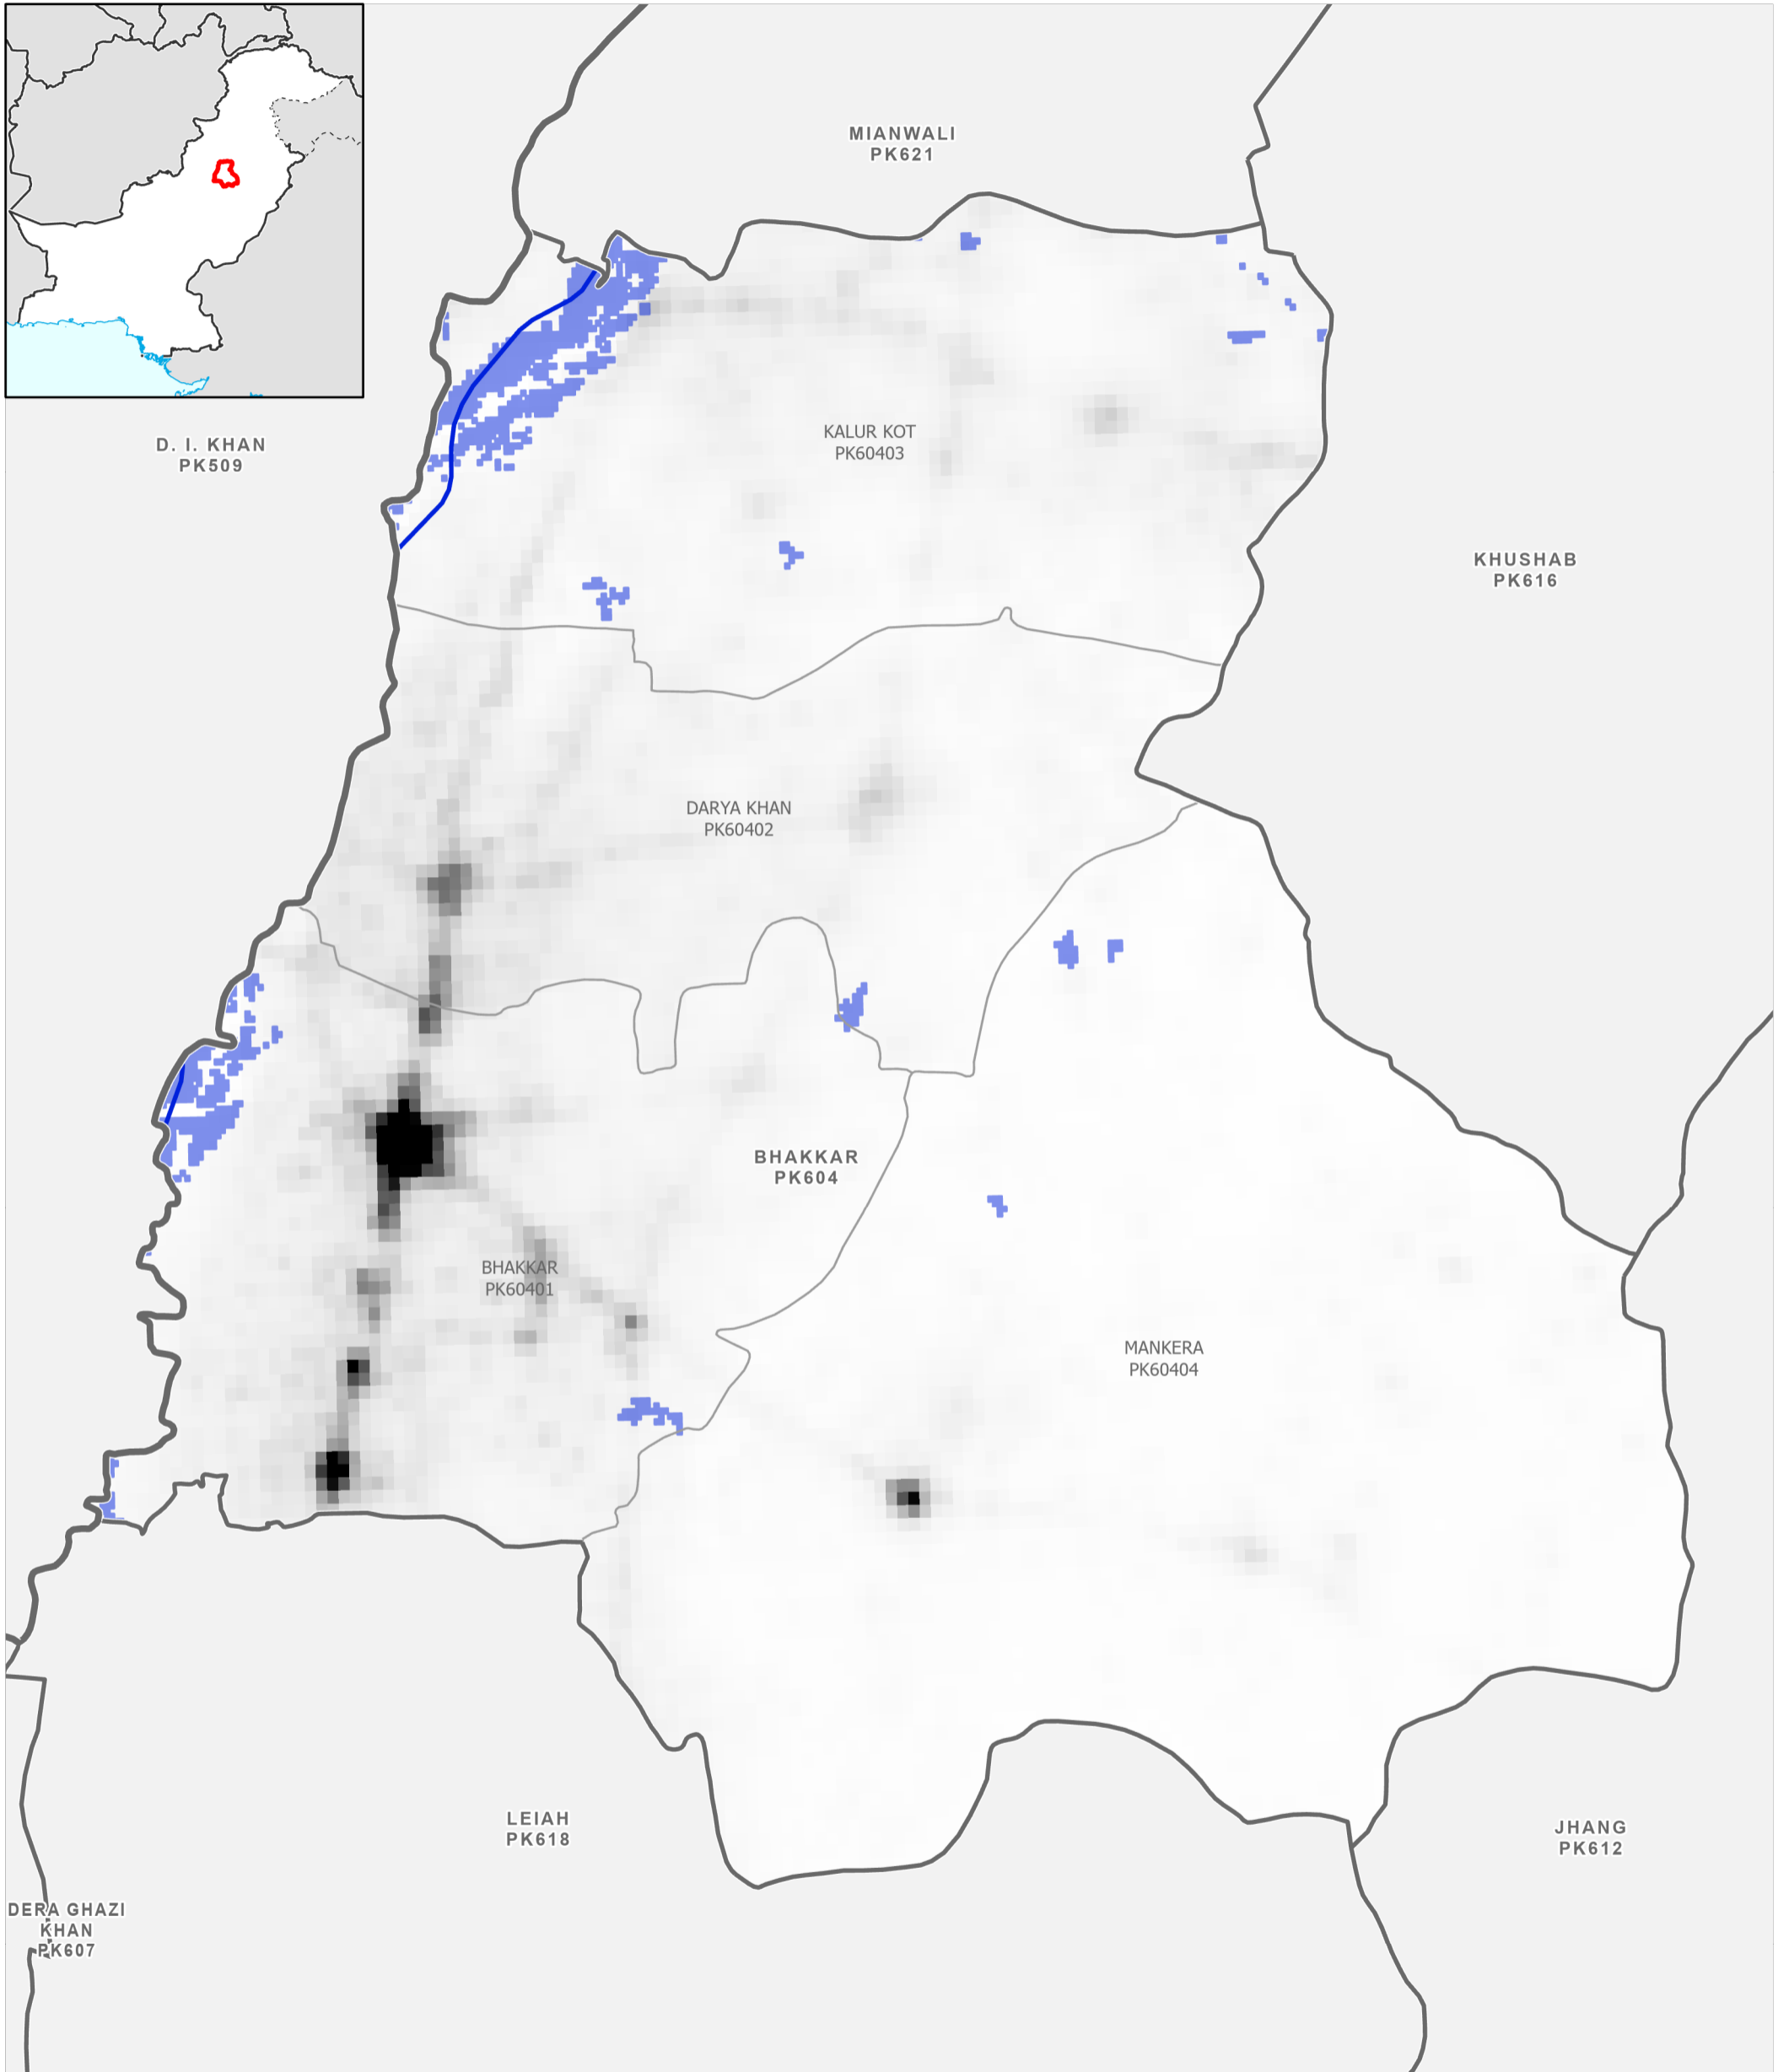

Settlements ★ Capital ⊙ City ● Town ● Village ■ Hamlet	Education 🎓 School 🎓 College; University Health 🏥 Clinic 🏥 Hospital	Boundaries — International - - Disputed — Province — Districts — Tehsil	Population per km² 78,000 0 Max flood extent 01 - 29 August 2022

Data Sources
Pakistan Census Office, Open Street Map, GADM, Worldpop, UNOSAT
Map created by MapAction (10/09/2022)