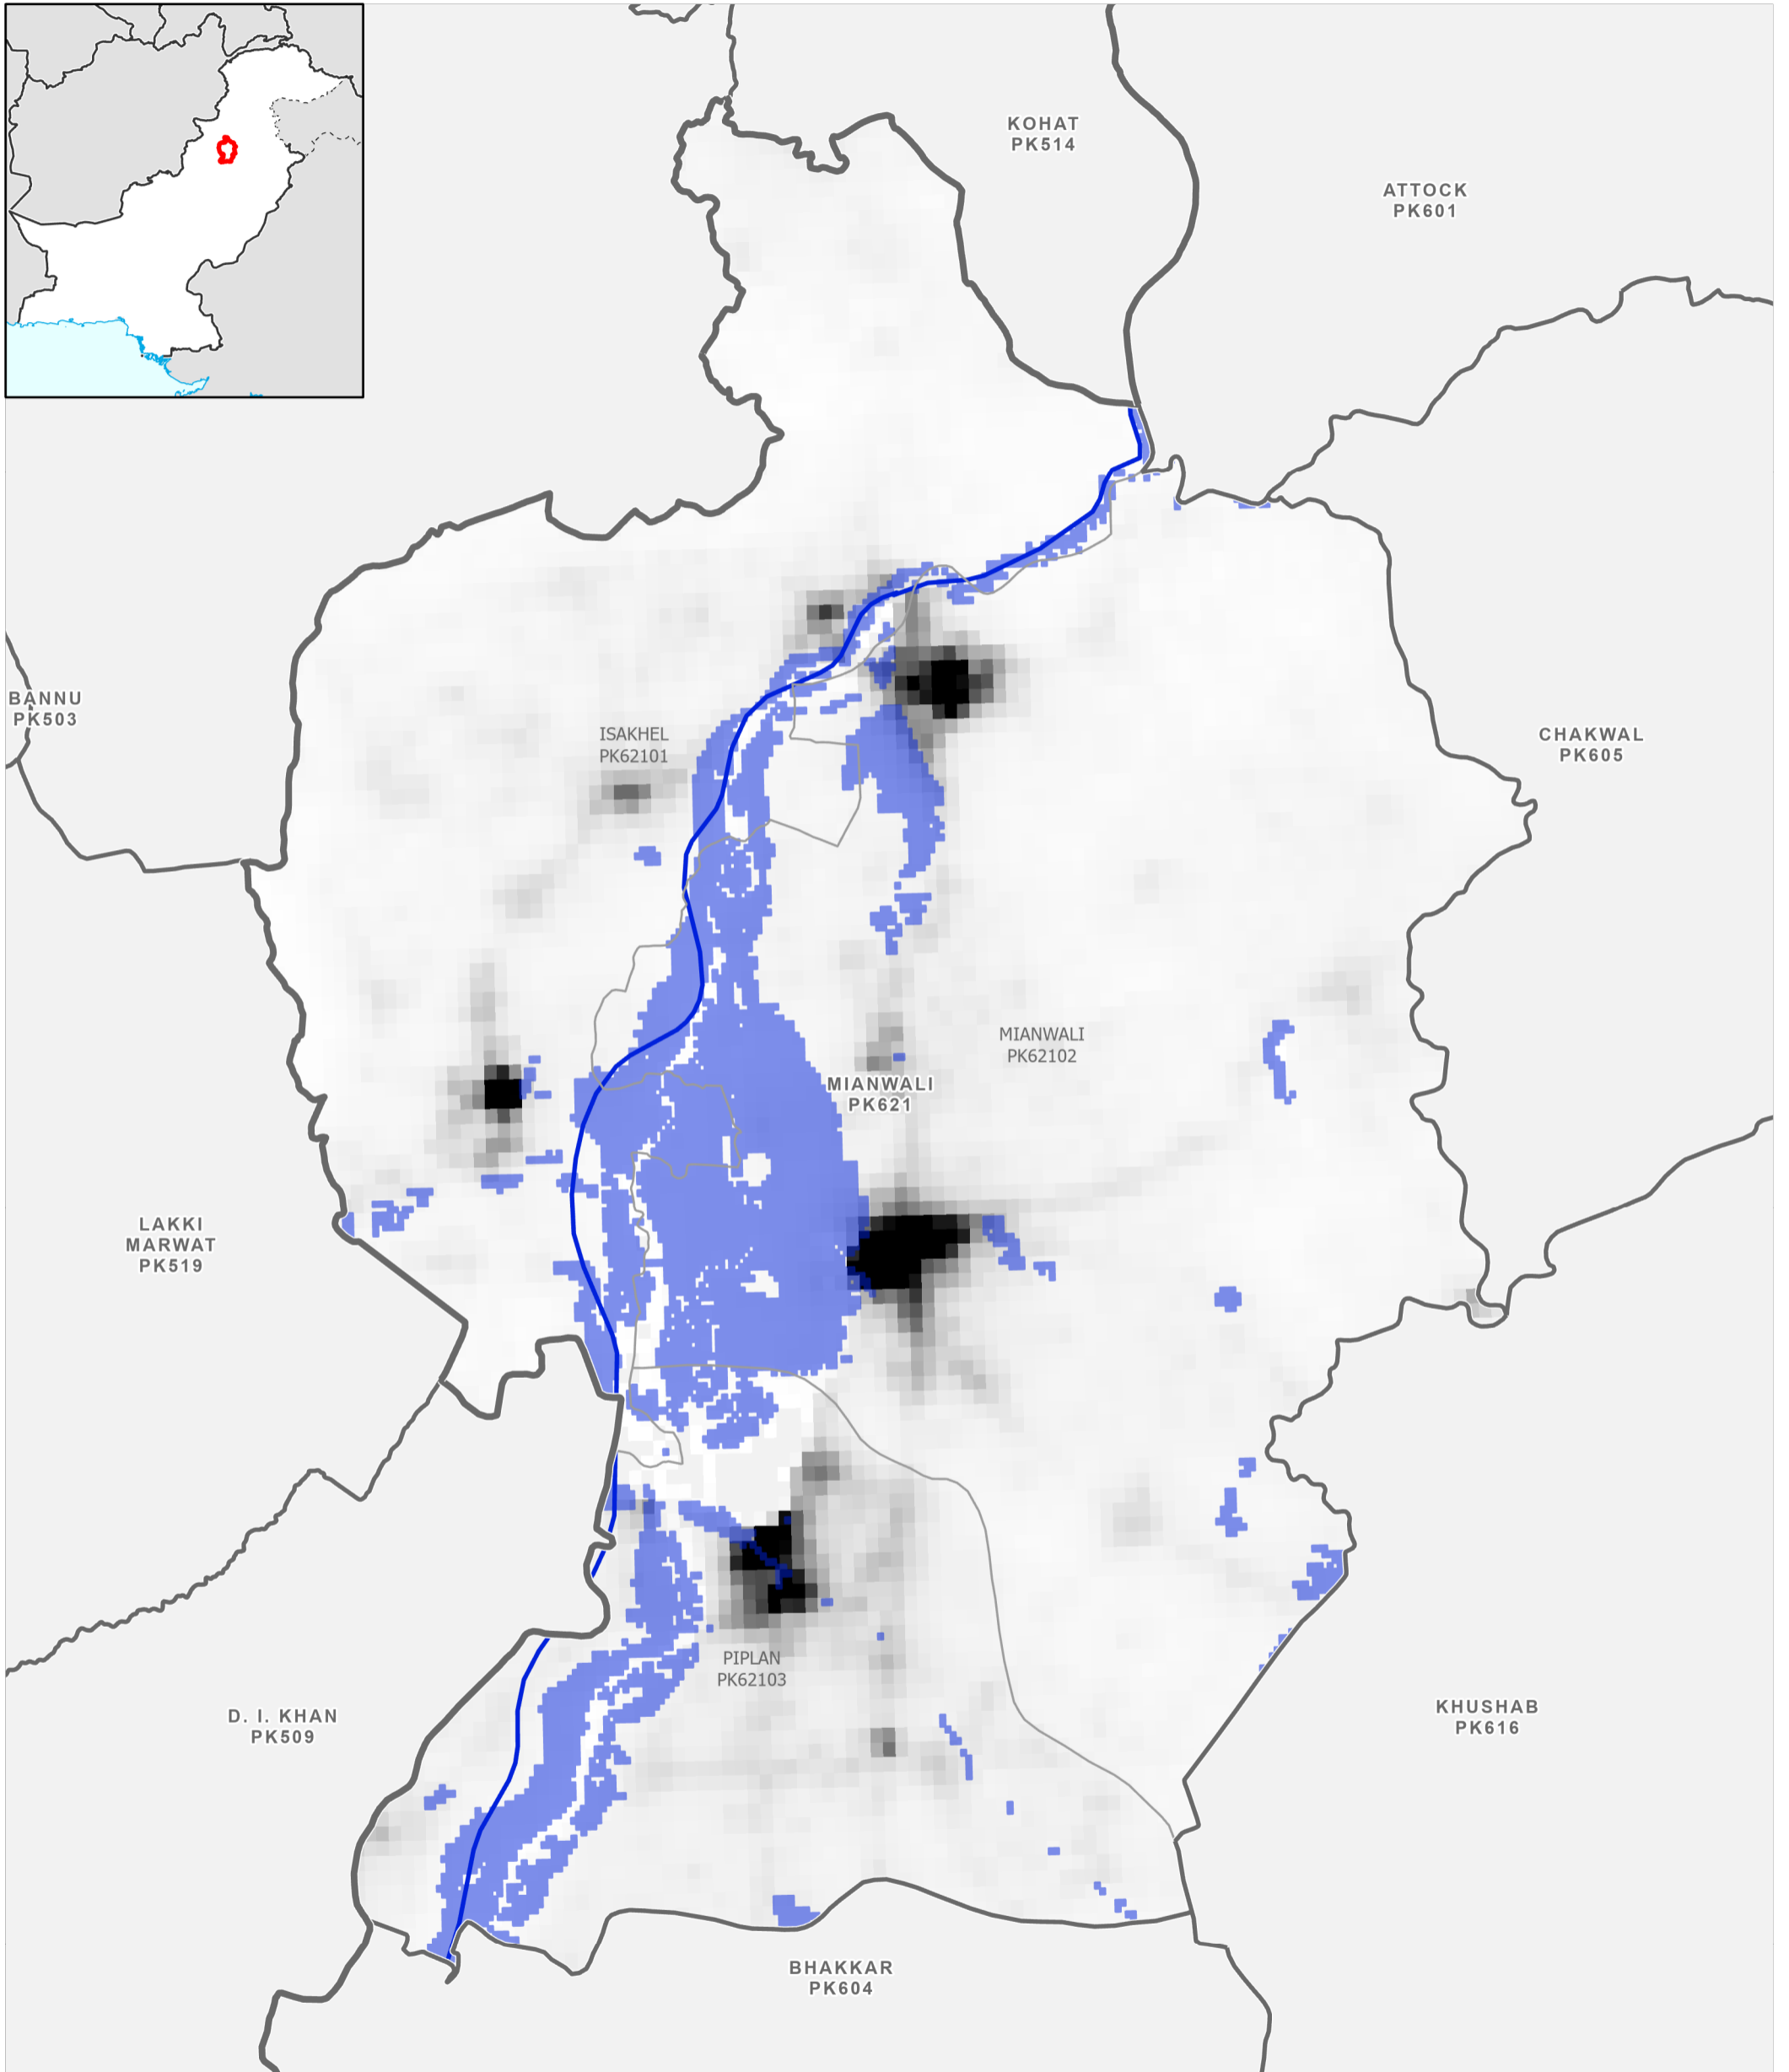

Settlements ★ Capital ⊙ City ● Town ● Village ■ Hamlet	Education 🏫 School 🎓 College; University Health 🏥 Clinic 🏥 Hospital	Boundaries — International - - Disputed — Province — Districts — Tehsil	Population per km² 78,000 0 Max flood extent 01 - 29 August 2022

Data Sources
Pakistan Census Office, Open Street Map, GADM, Worldpop, UNOSAT
Map created by MapAction (10/09/2022)