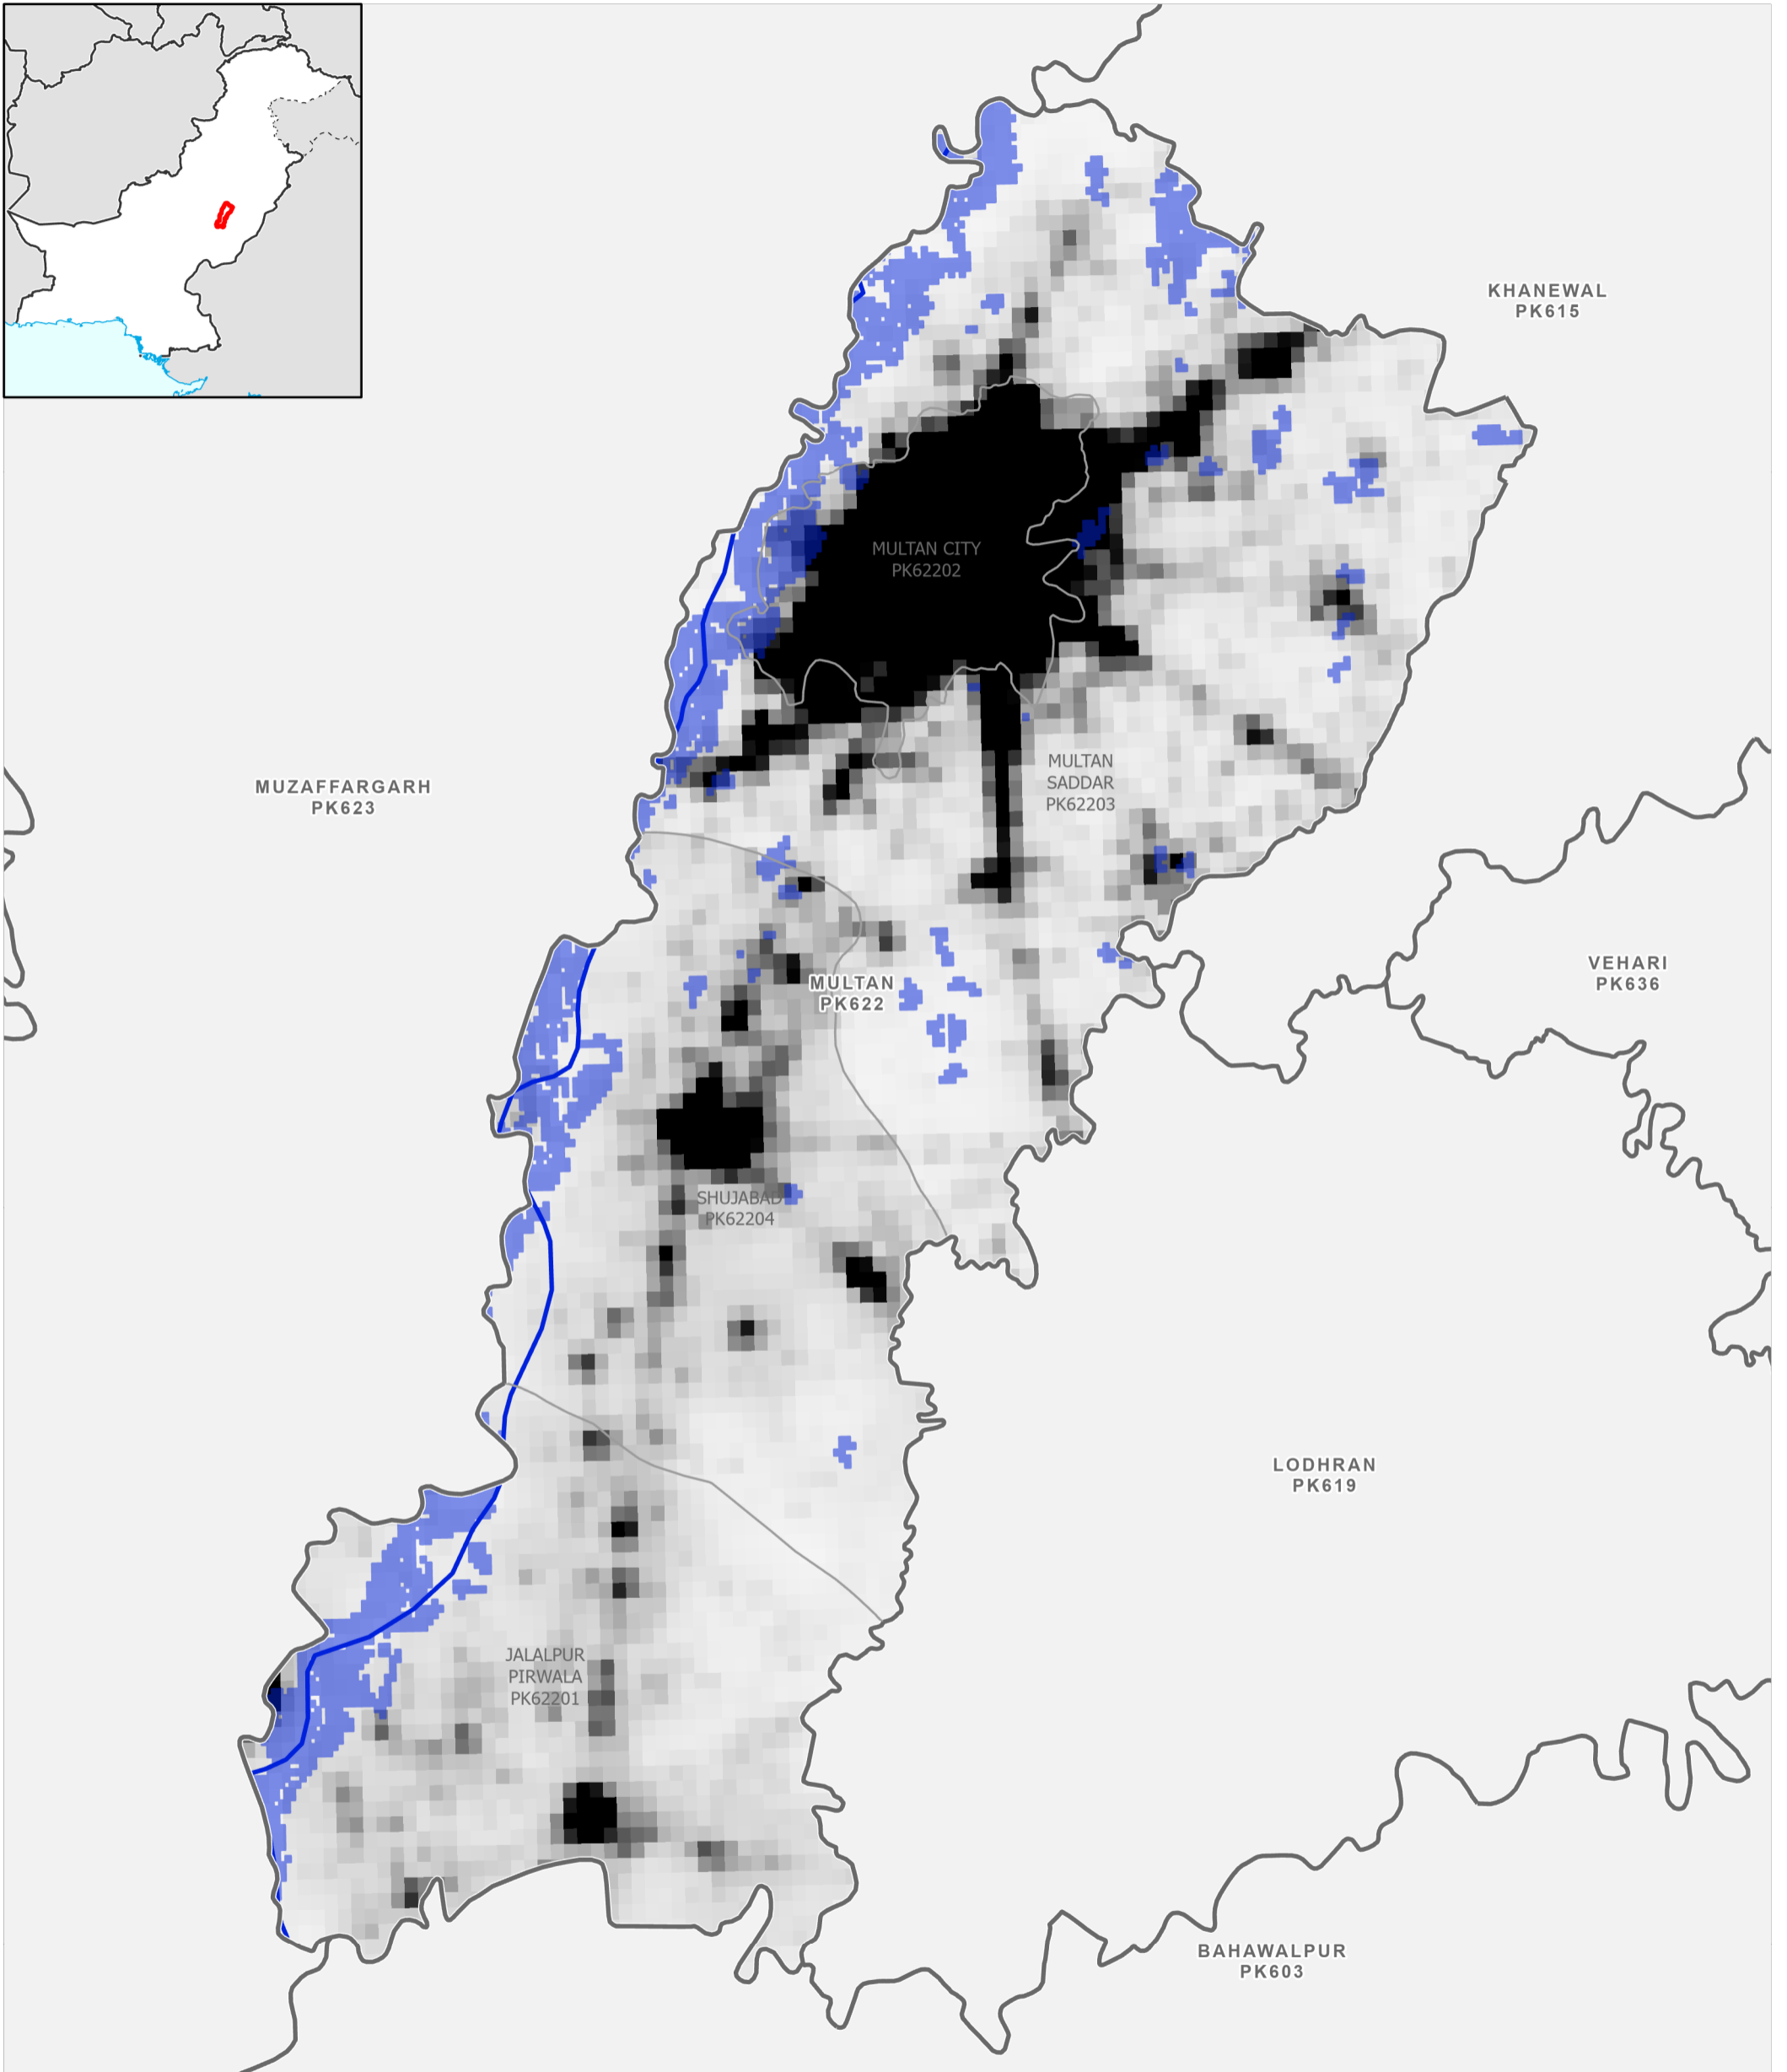

Settlements ★ Capital ● City ● Town ● Village ■ Hamlet	Education 🎓 School 🎓 College; University Health 🏥 Clinic 🏥 Hospital	Boundaries — International - - Disputed — Province — Districts — Tehsil	Population per km² 78,000 0 Max flood extent 01 - 29 August 2022

Data Sources
Pakistan Census Office, Open Street Map, GADM, Worldpop, UNOSAT
Map created by MapAction (10/09/2022)