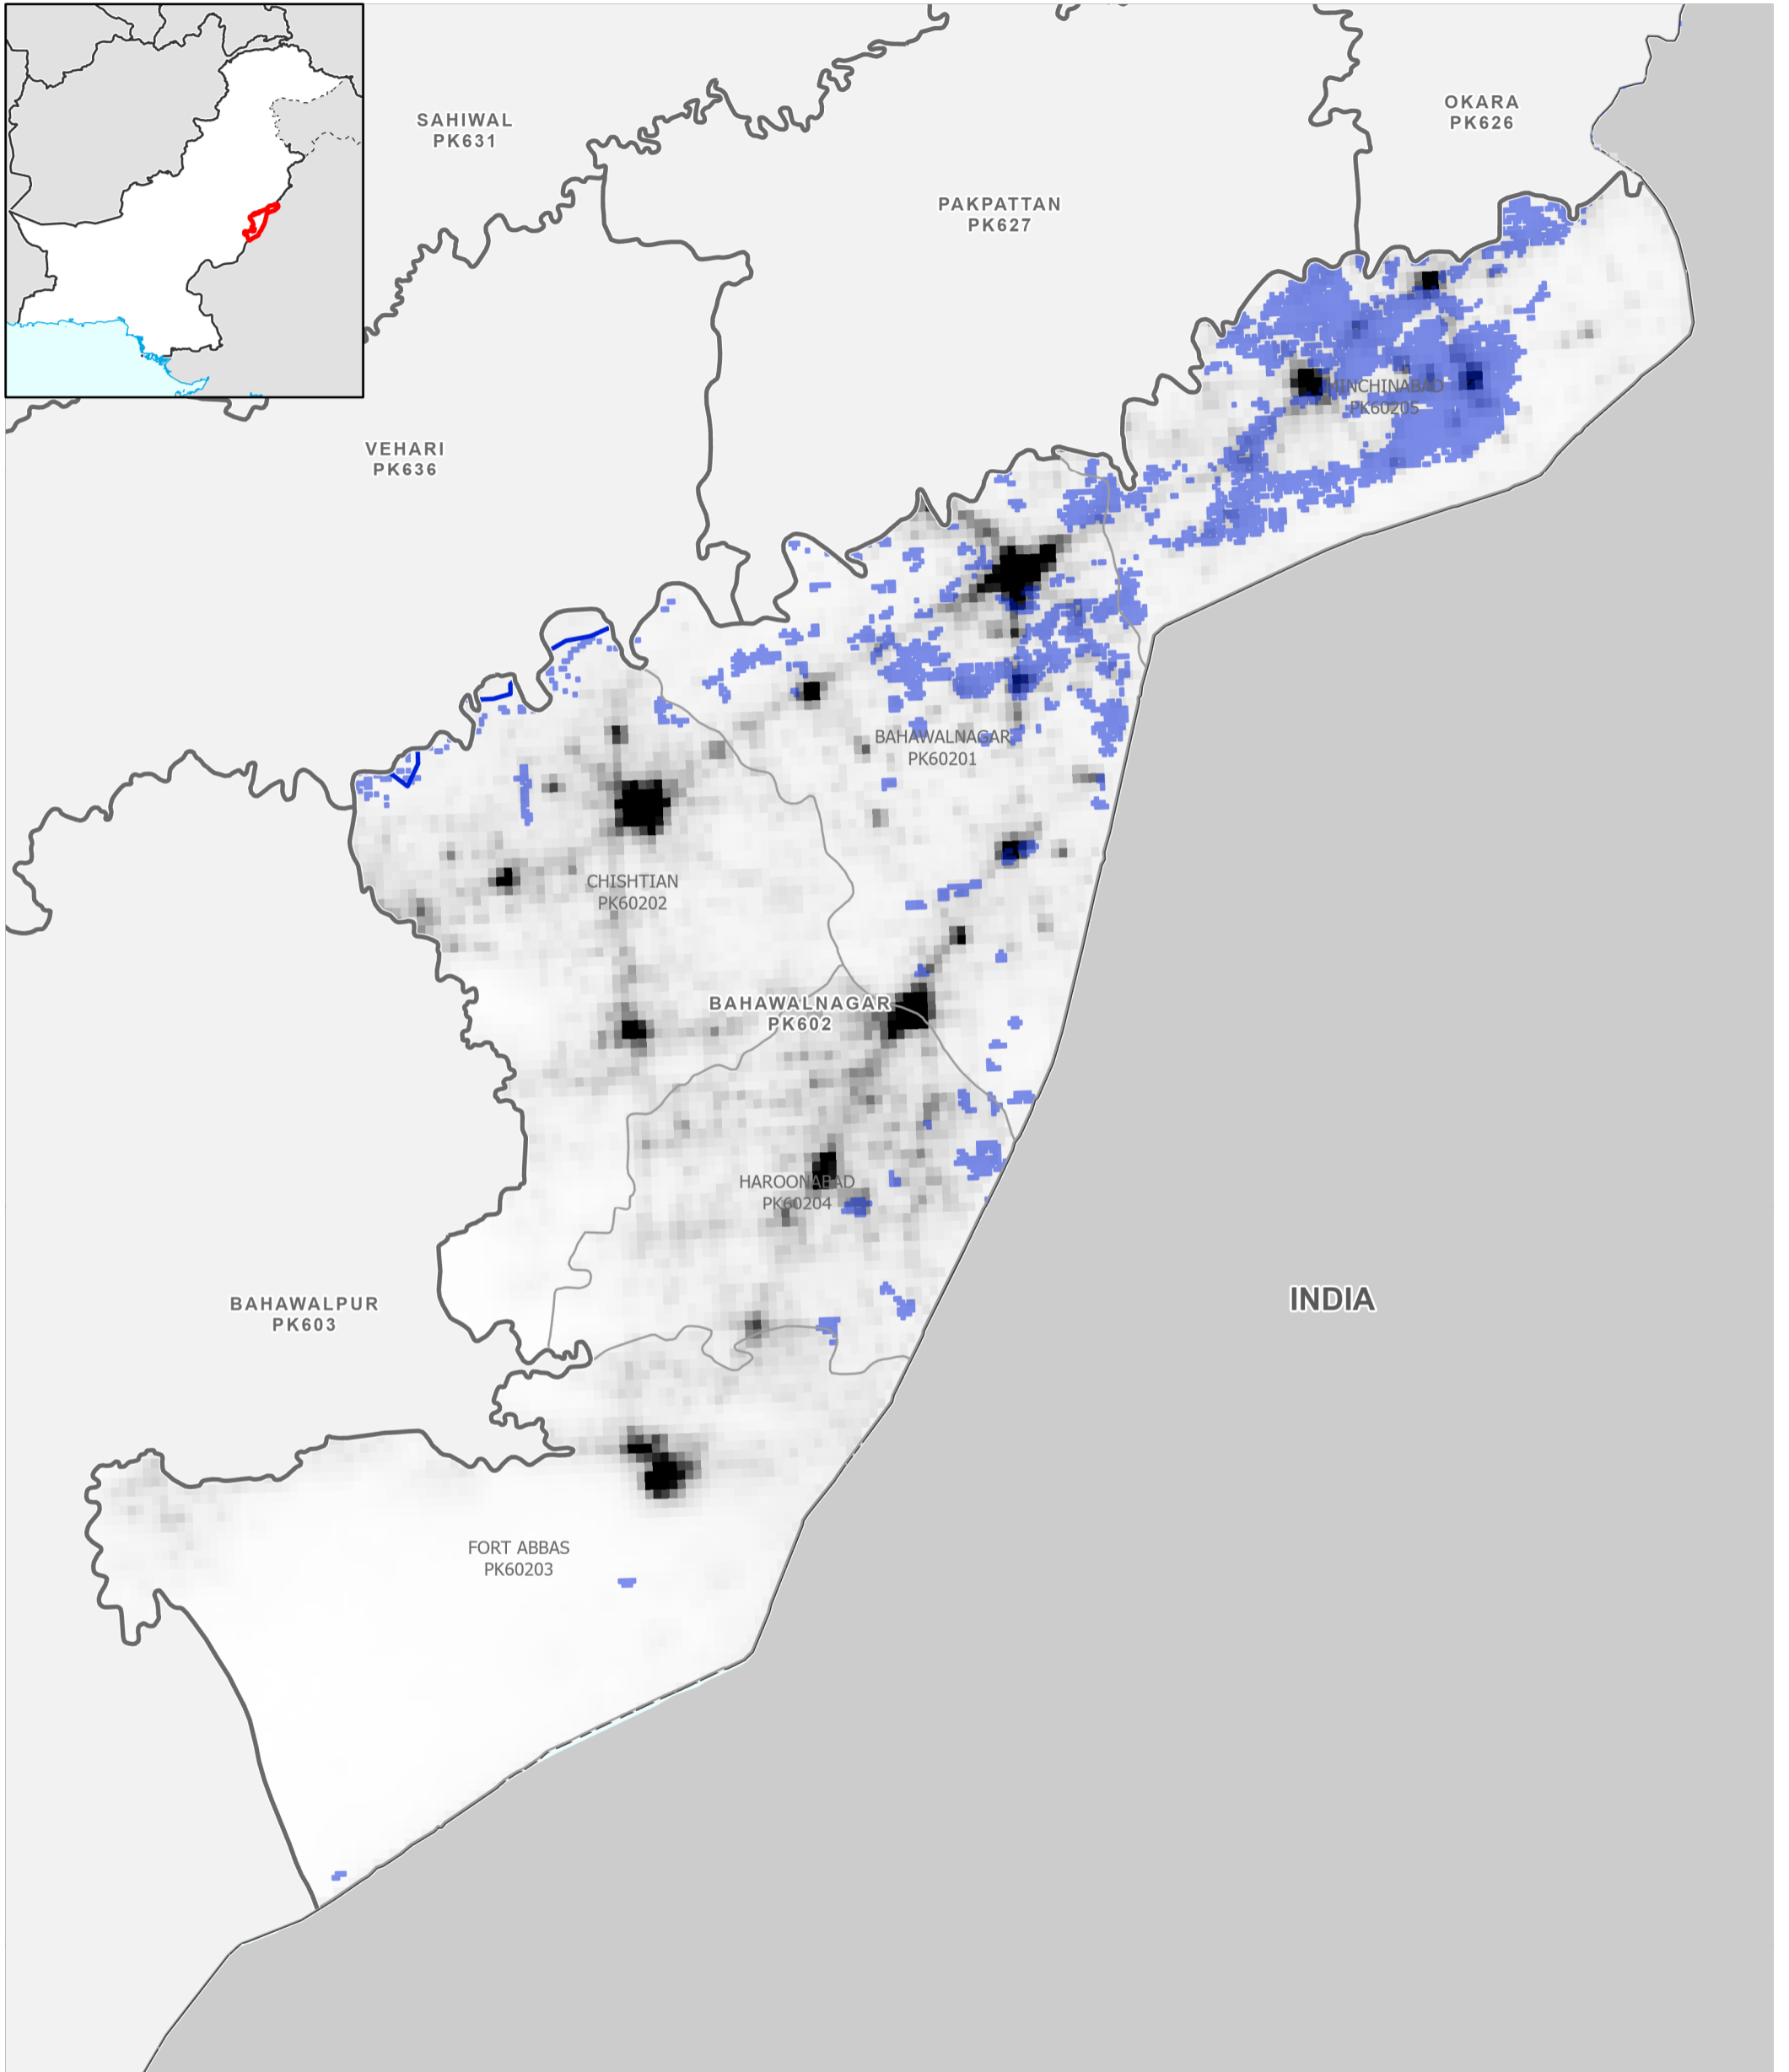

- | | | | |
|--------------------|-----------------------|-------------------|--------------------------------------|
| Settlements | Education | Boundaries | Population per km² |
| ★ Capital | 🎓 School | — International | 78,000 |
| ⊙ City | 🎓 College; University | - - Disputed | 0 |
| ● Town | Health | — Province | Max flood extent |
| ● Village | 🏥 Clinic | — Districts | 01 - 29 August 2022 |
| ■ Hamlet | 🏥 Hospital | — Tehsil | |

Data Sources
Pakistan Census Office, Open Street Map, GADM, Worldpop, UNOSAT
Map created by MapAction (10/09/2022)

- | | | | |
|--------------------|-----------------------|-------------------|--------------------------------------|
| Settlements | Education | Boundaries | Population per km² |
| ★ Capital | 🎓 School | — International | 78,000 |
| ⊙ City | 🎓 College; University | - - Disputed | 0 |
| ● Town | Health | — Province | Max flood extent |
| ● Village | 🏥 Clinic | — Districts | 01 - 29 August 2022 |
| ■ Hamlet | 🏥 Hospital | — Tehsil | |

Data Sources
Pakistan Census Office, Open Street Map, GADM, Worldpop, UNOSAT
Map created by MapAction (10/09/2022)

- | | | | |
|--|---|---|--|
| Settlements
<ul style="list-style-type: none"> ★ Capital ⊙ City ● Town ● Village ■ Hamlet | Education
<ul style="list-style-type: none"> 🎓 School 🎓 College; University Health
<ul style="list-style-type: none"> 🏥 Clinic 🏥 Hospital | Boundaries
<ul style="list-style-type: none"> — International - - Disputed — Province — Districts — Tehsil | Population per km²
<ul style="list-style-type: none"> 78,000 0 Max flood extent
<ul style="list-style-type: none"> 01 - 29 August 2022 |
|--|---|---|--|