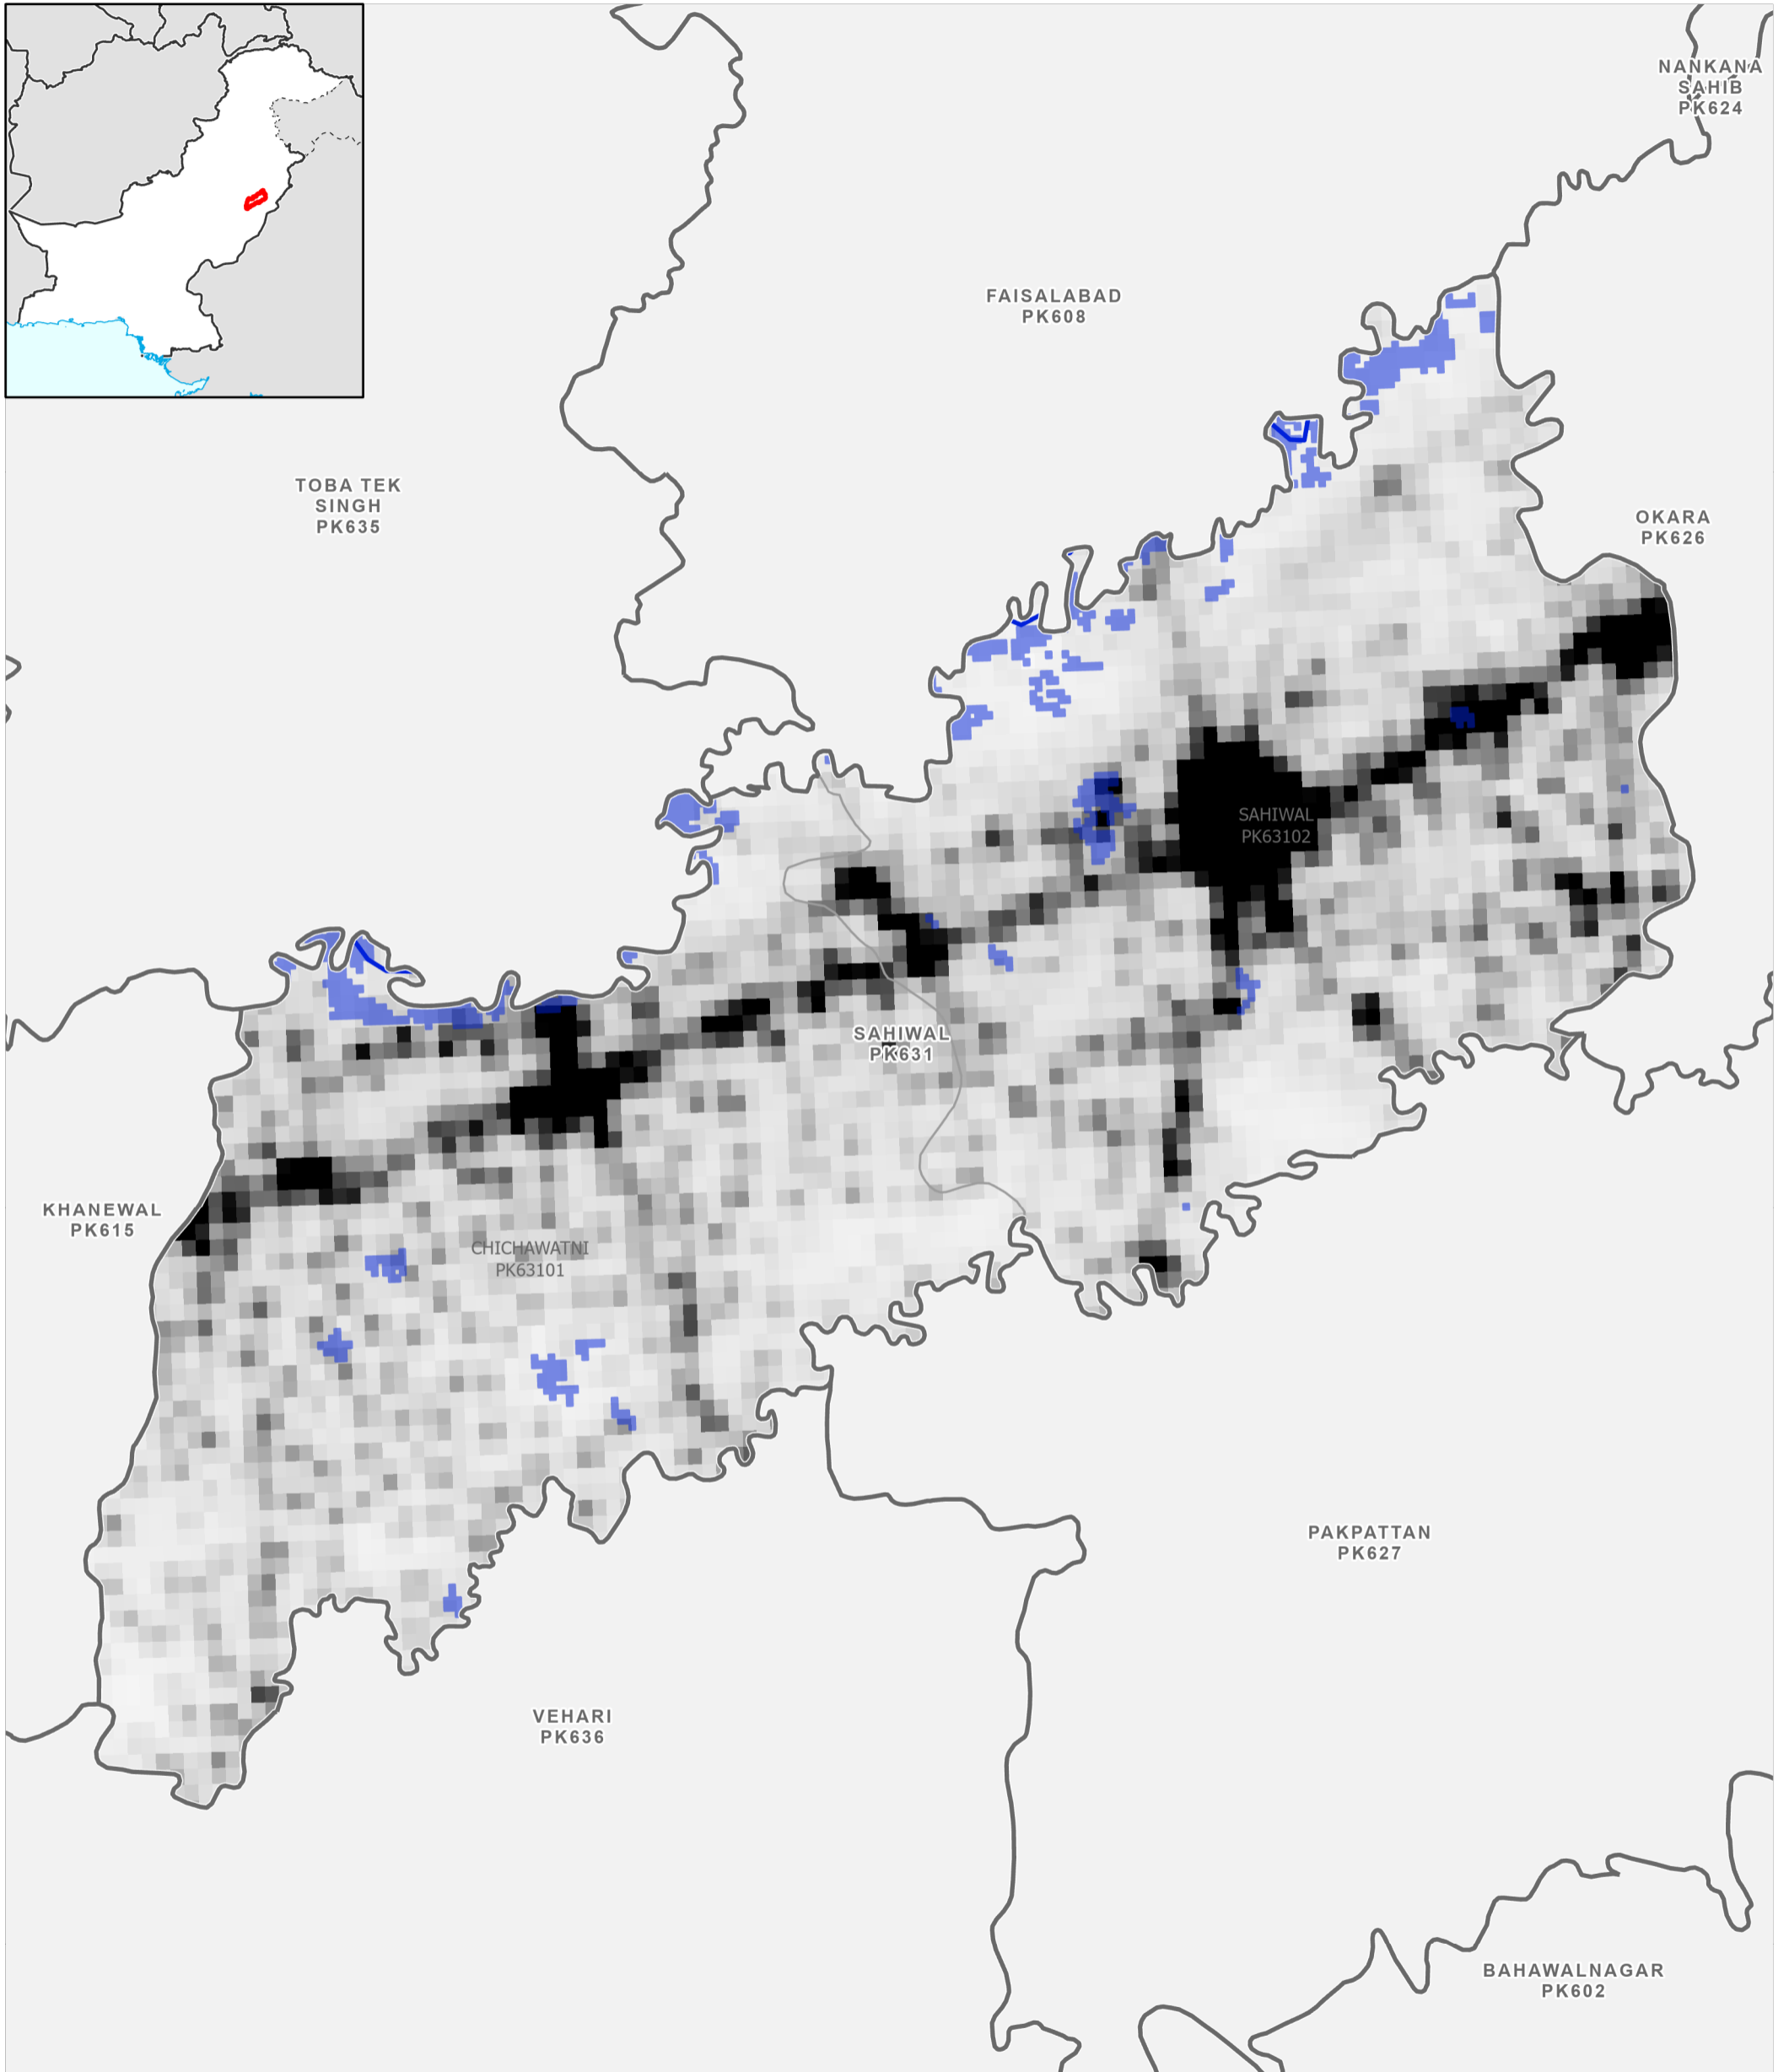

Settlements	Education	Boundaries	Population per km²
★ Capital	🎓 School	— International	78,000
⊙ City	🎓 College; University	- - Disputed	0
● Town		— Province	Max flood extent
● Village	Health	— Districts	01 - 29 August 2022
■ Hamlet	🏥 Clinic	— Tehsil	
	🏥 Hospital		

Data Sources
Pakistan Census Office, Open Street Map, GADM, Worldpop, UNOSAT
Map created by MapAction (10/09/2022)