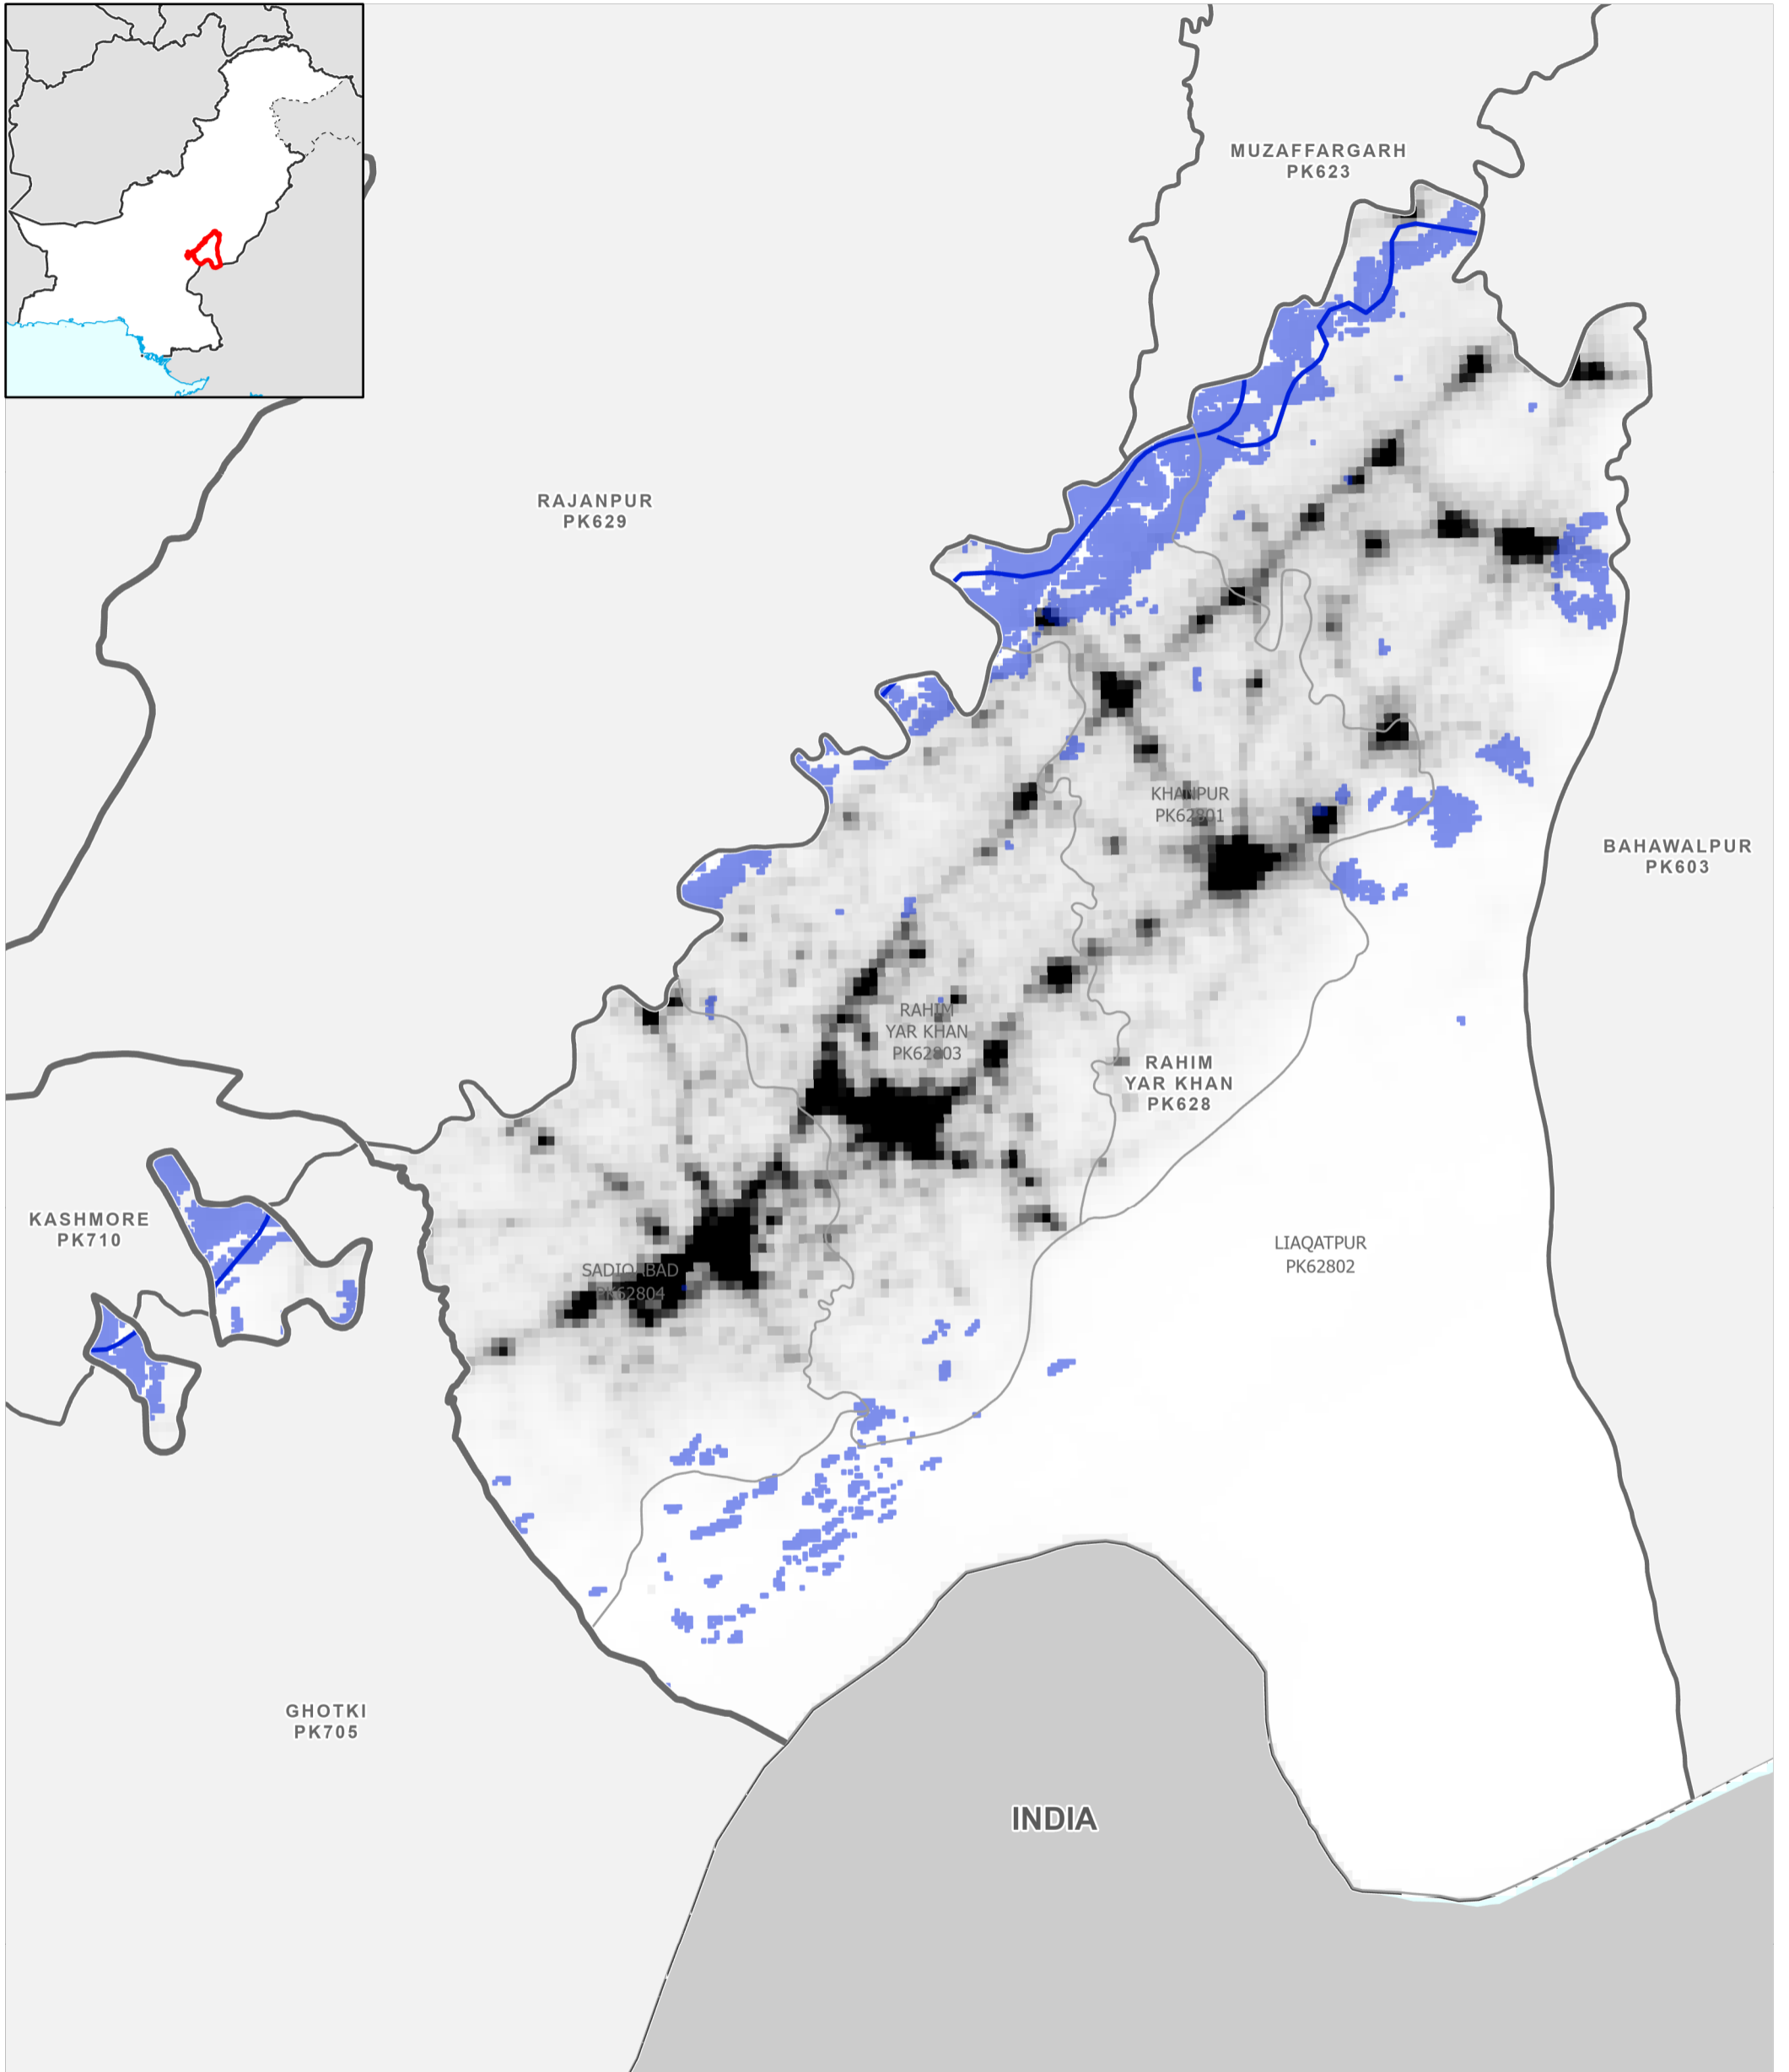

1. **Settlements**
2. ★ Capital
   - City
   - Town
   - Village
   - Hamlet

1. **Education**
2. 🎓 School
   - 🎓 College; University
3. **Health**
4. 🏥 Clinic
   - 🏥 Hospital

1. **Boundaries**
2. International
   - - Disputed
   - Province
   - Districts
   - Tehsil

1. **Population per km²**
2. 78,000
   - 0
3. **Max flood extent**
4. 01 - 29 August 2022

Data Sources
Pakistan Census Office, Open Street Map, GADM, Worldpop, UNOSAT
Map created by MapAction (10/09/2022)