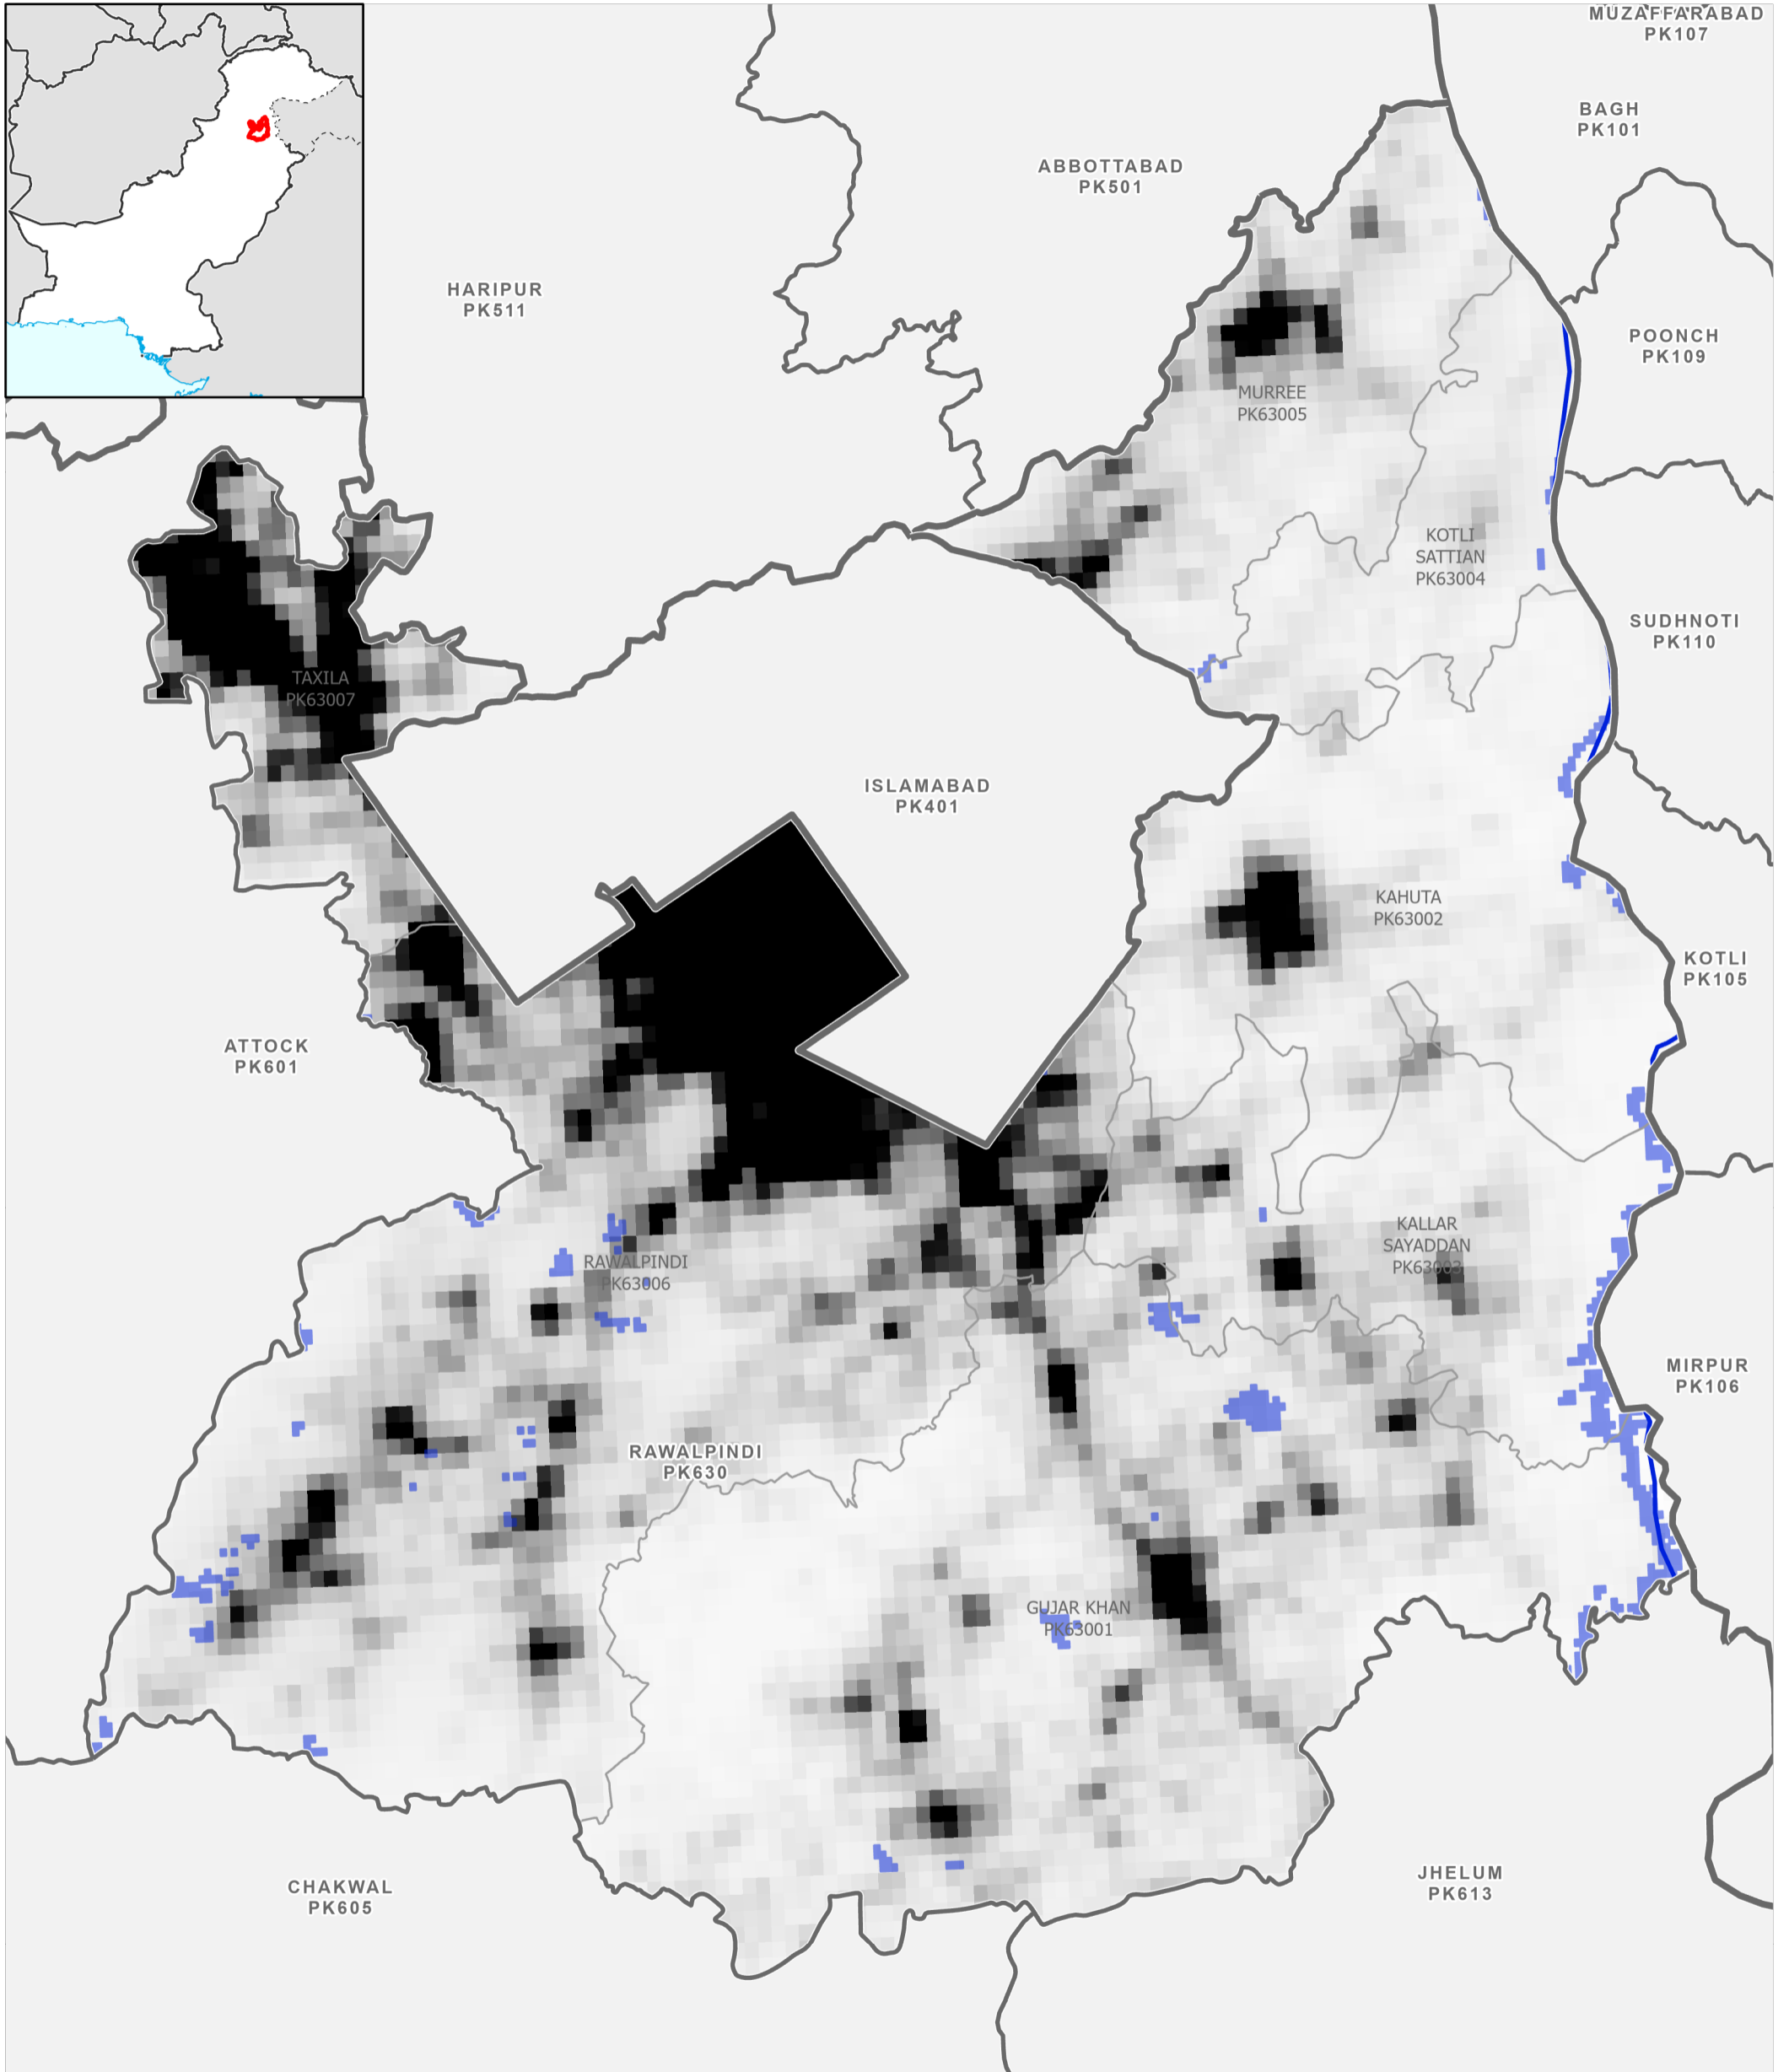

Settlements	Education	Boundaries	Population per km²
★ Capital	🎓 School	— International	78,000
⊙ City	🎓 College; University	- - Disputed	0
● Town	Health	— Province	Max flood extent
● Village	🏥 Clinic	— Districts	01 - 29 August 2022
■ Hamlet	🏥 Hospital	— Tehsil	

Data Sources
Pakistan Census Office, Open Street Map, GADM, Worldpop, UNOSAT
Map created by MapAction (10/09/2022)