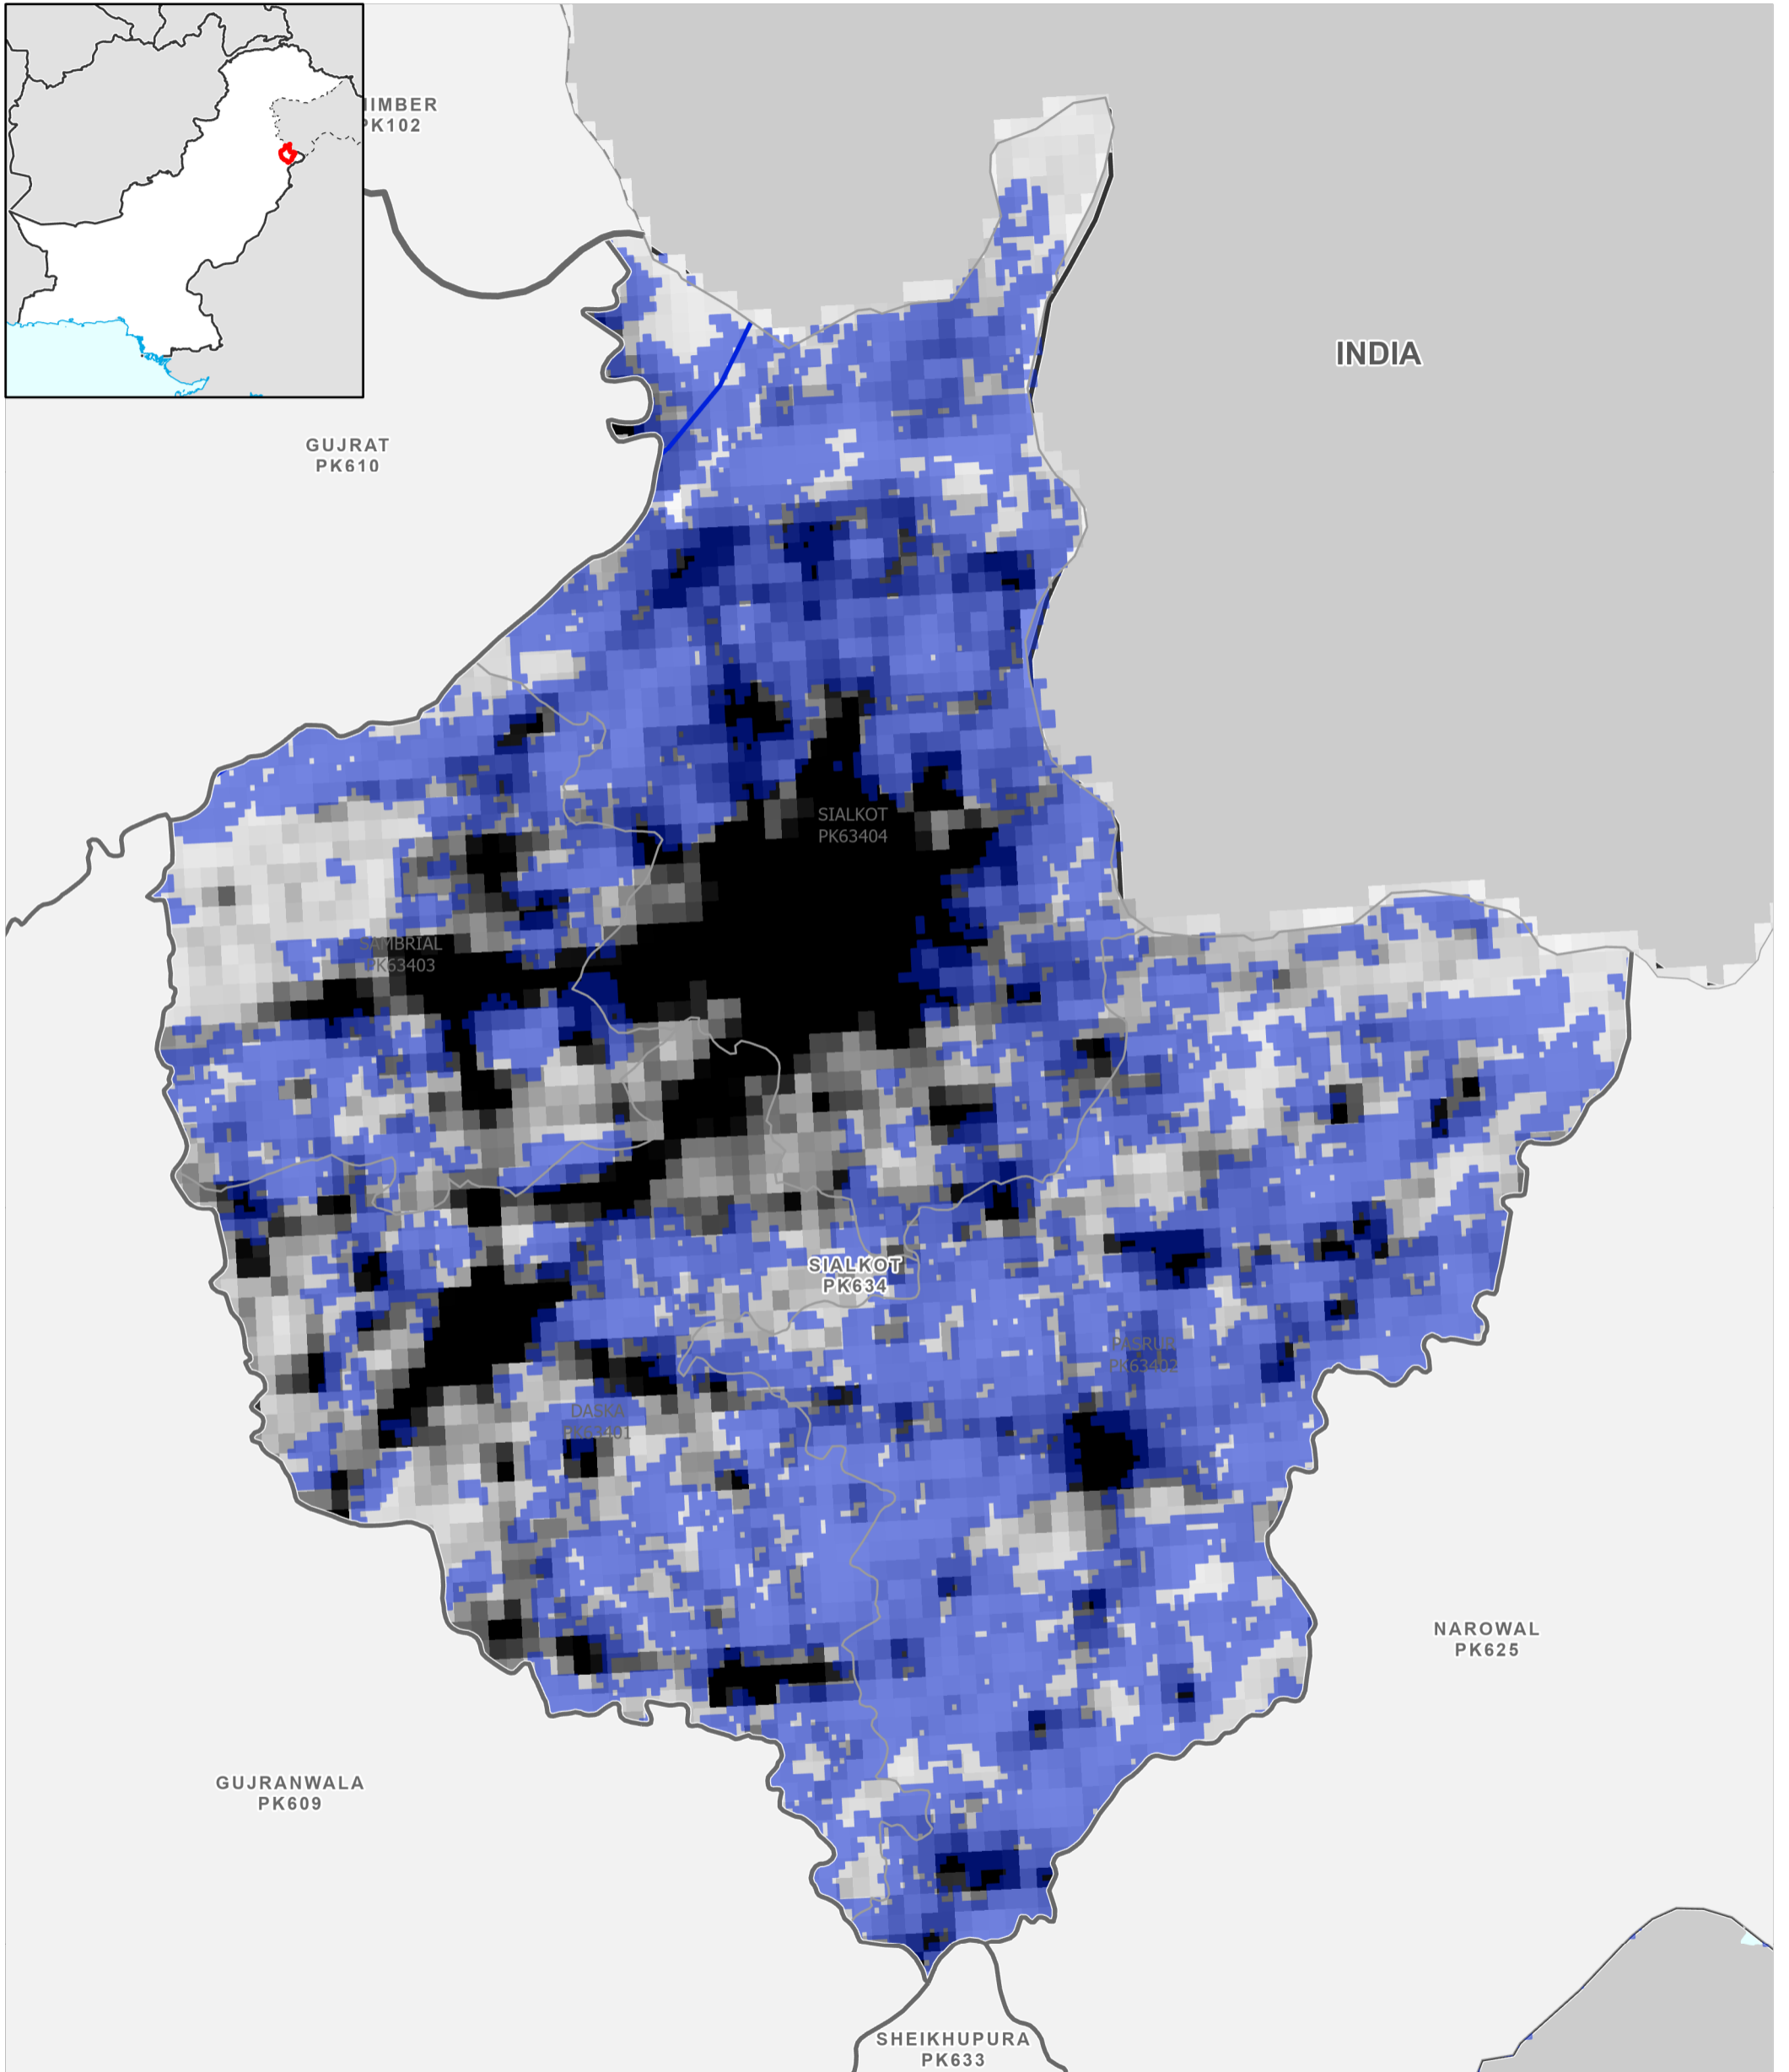

Settlements	Education	Boundaries	Population per km²
★ Capital	🎓 School	— International	78,000
⊙ City	🎓 College; University	- - Disputed	0
● Town	Health	— Province	Max flood extent
● Village	🏥 Clinic	— Districts	01 - 29 August 2022
■ Hamlet	🏥 Hospital	— Tehsil	

Data Sources
Pakistan Census Office, Open Street Map, GADM, Worldpop, UNOSAT
Map created by MapAction (10/09/2022)