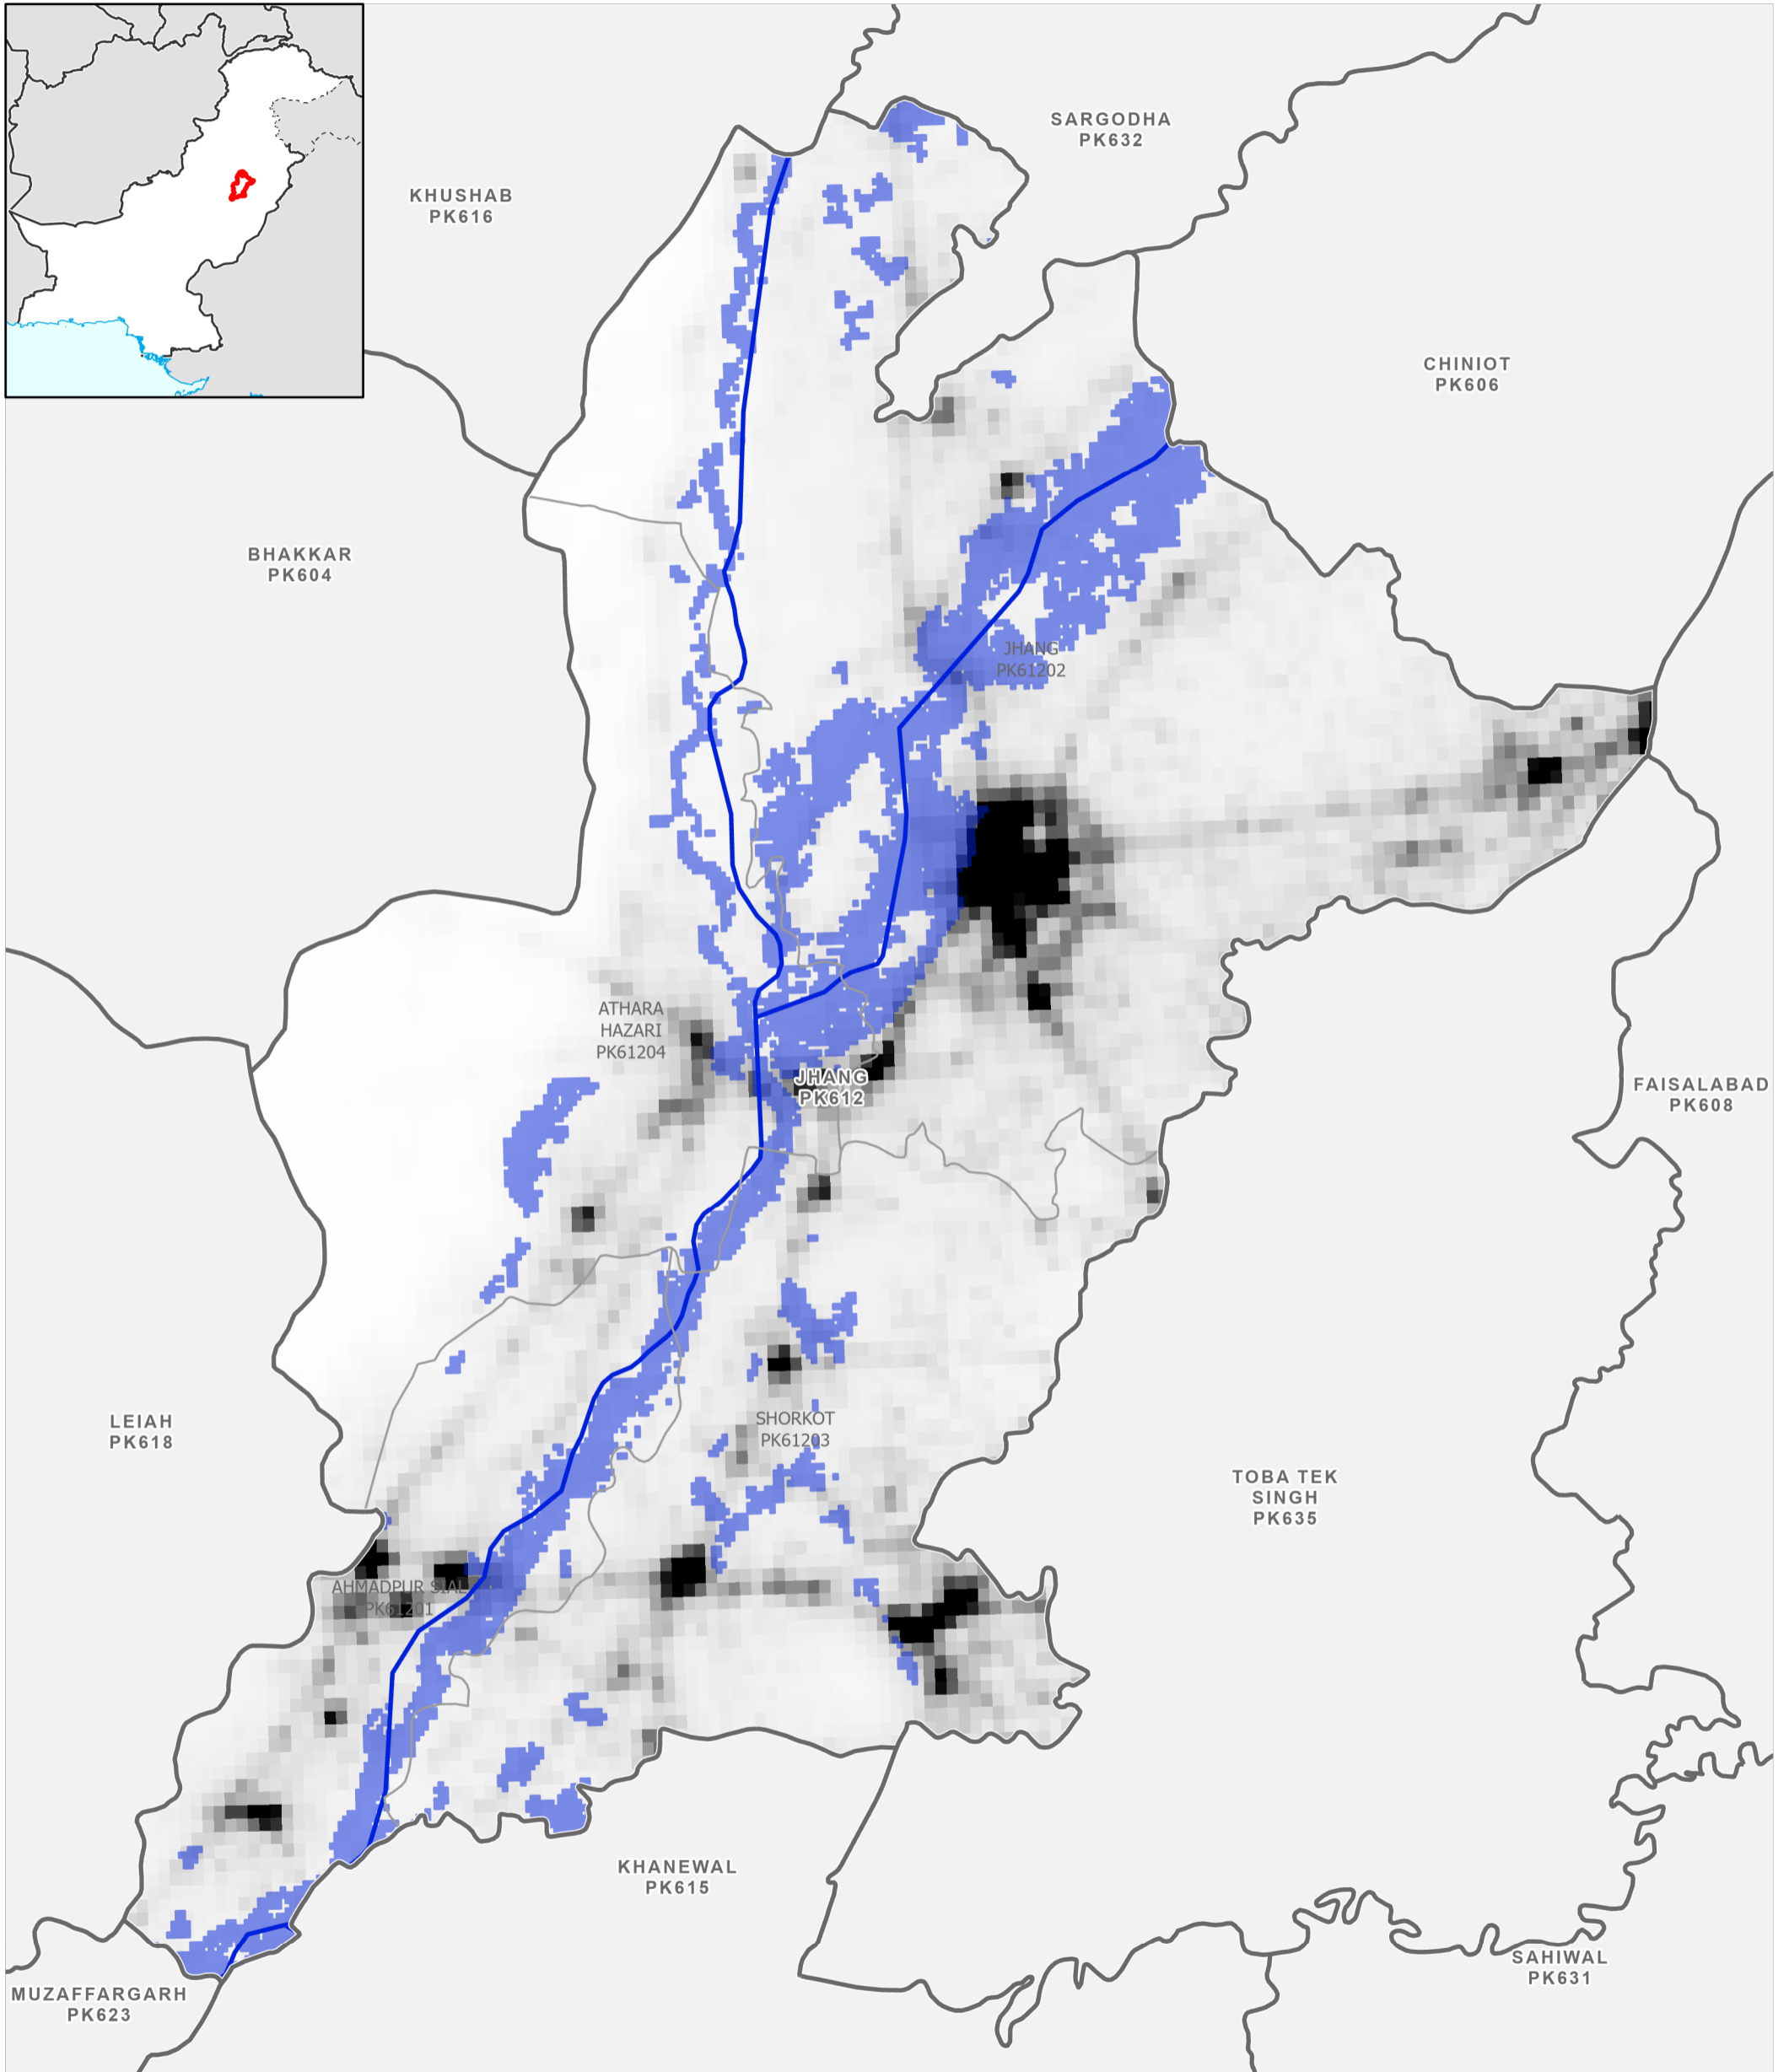

Settlements	Education	Boundaries	Population per km²
★ Capital	🎓 School	— International	78,000
⊙ City	🎓 College; University	- - Disputed	0
● Town	Health	— Province	Max flood extent
● Village	🏥 Clinic	— Districts	01 - 29 August 2022
■ Hamlet	🏥 Hospital	— Tehsil	

Data Sources
Pakistan Census Office, Open Street Map, GADM, Worldpop, UNOSAT
Map created by MapAction (10/09/2022)