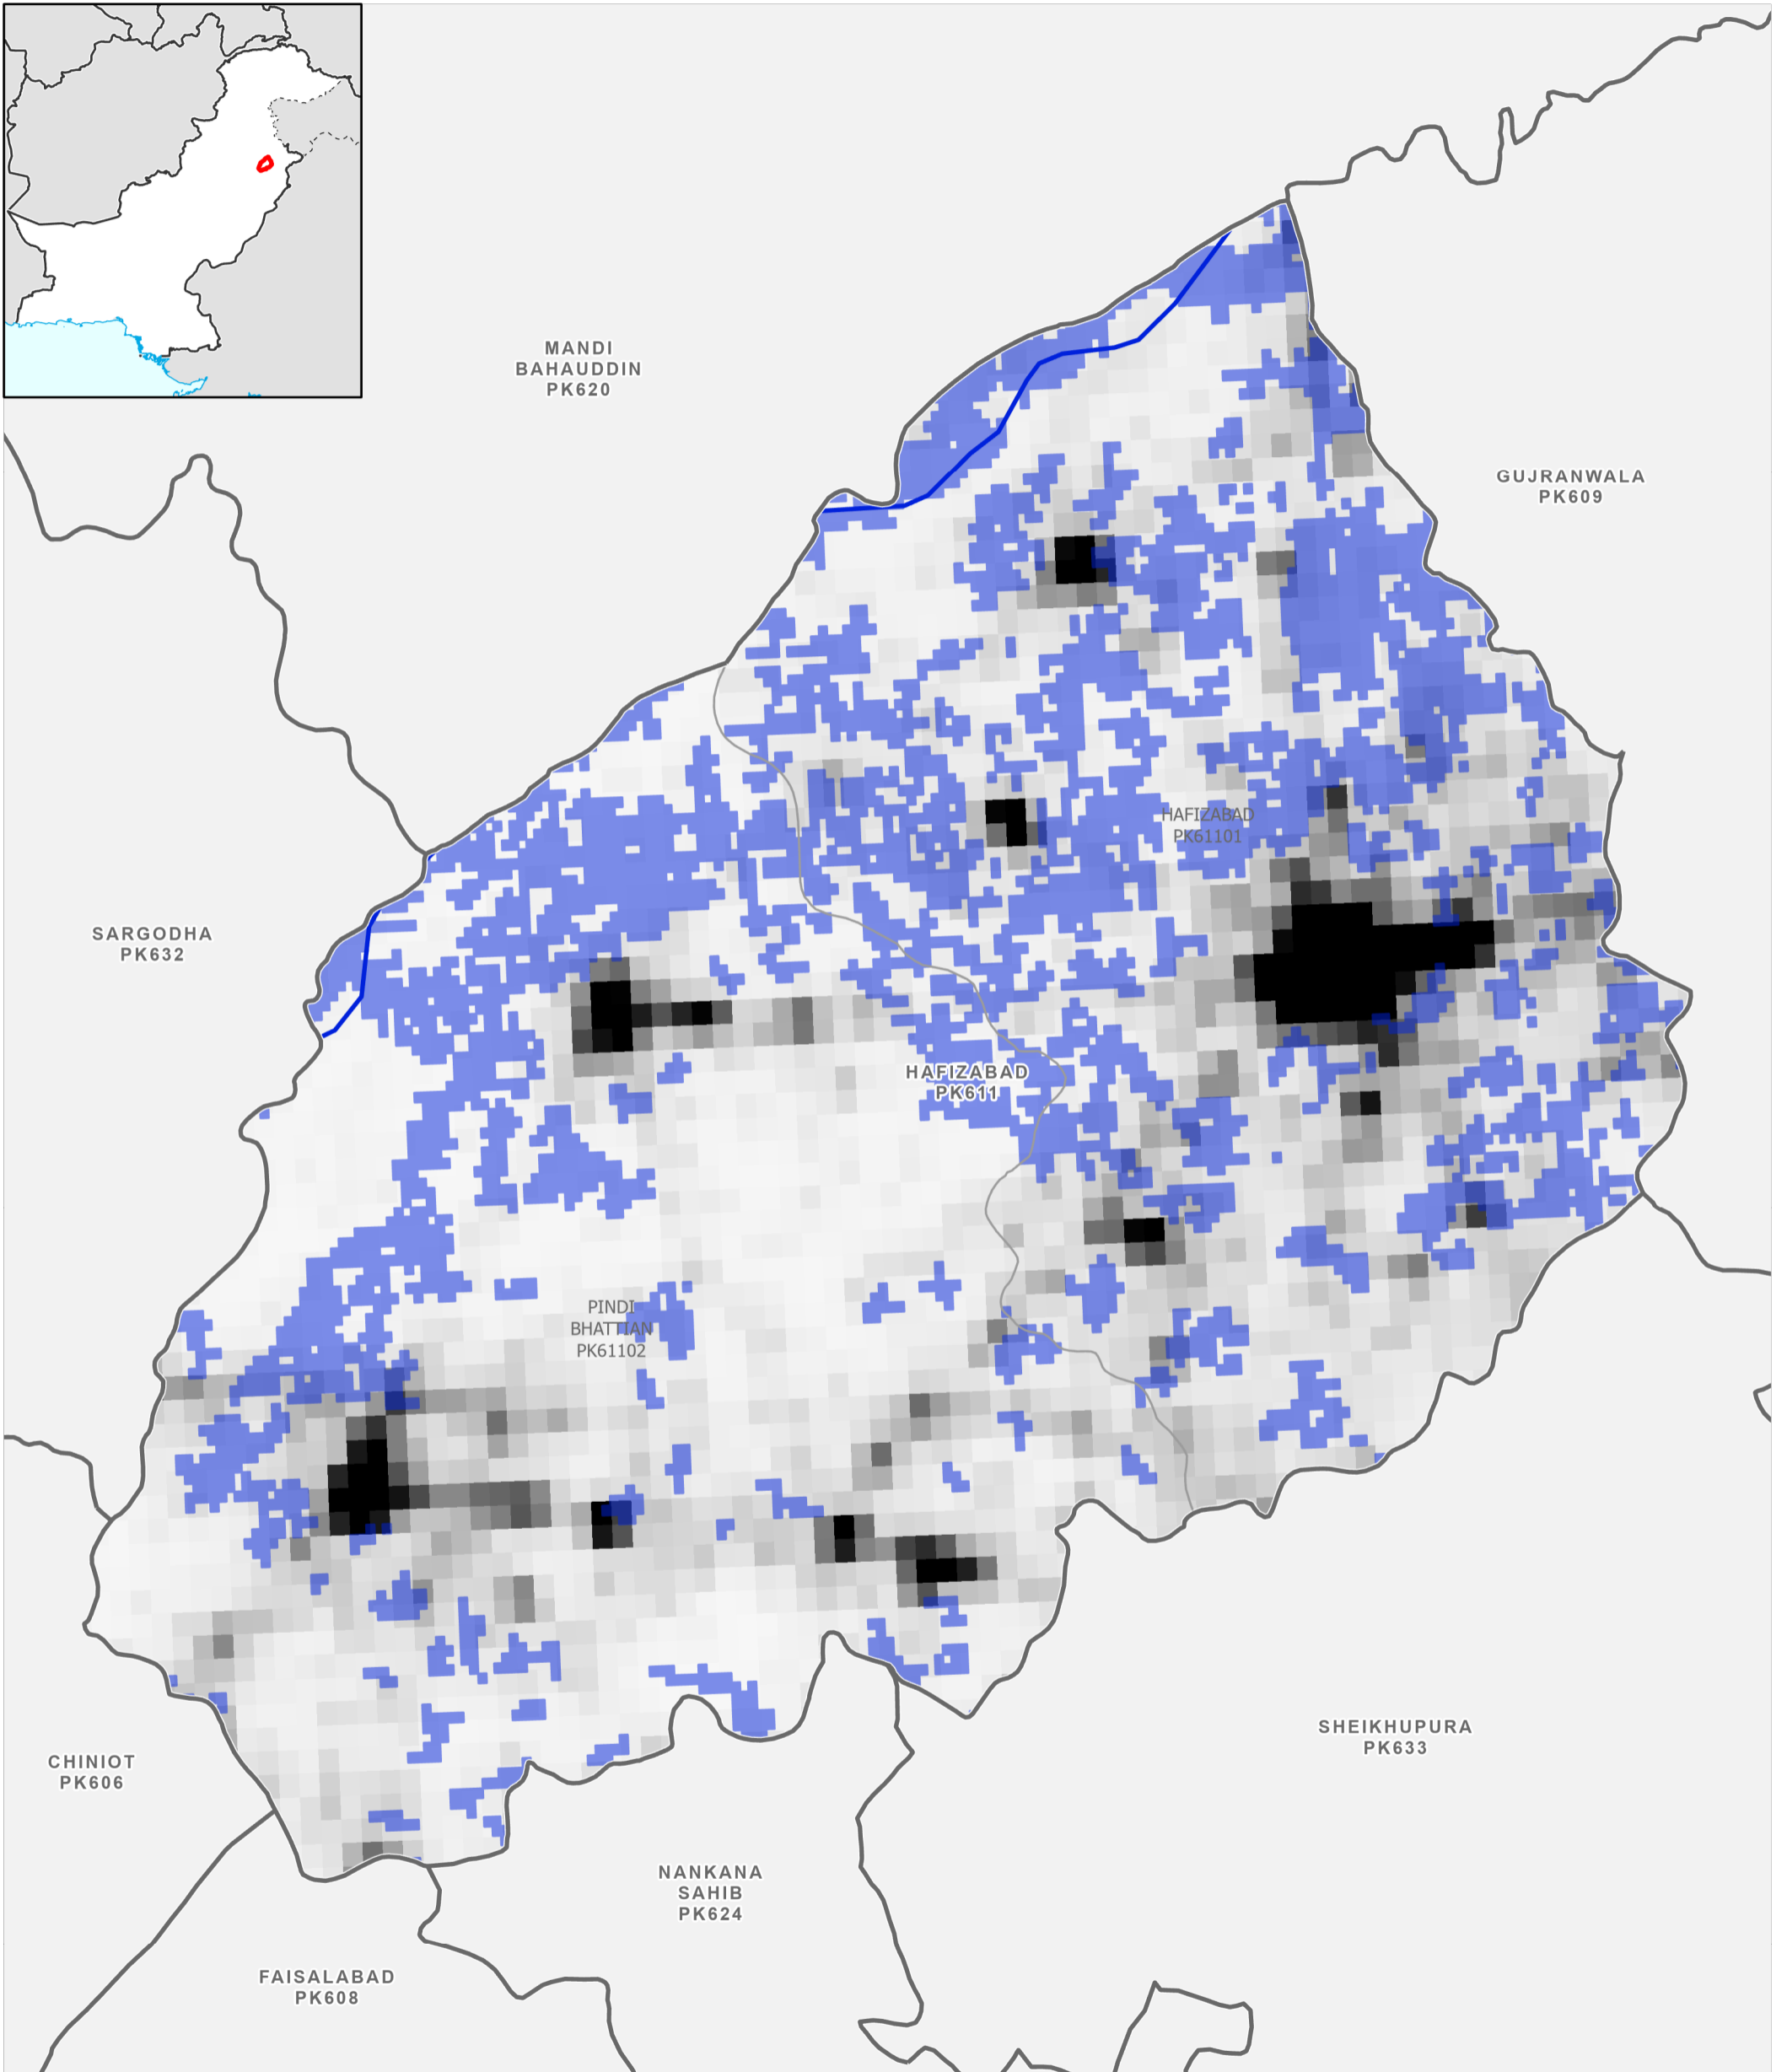

Settlements	Education	Boundaries	Population per km²
★ Capital	🎓 School	— International	78,000
⊙ City	🎓 College; University	- - Disputed	0
● Town	Health	— Province	Max flood extent
● Village	🏥 Clinic	— Districts	01 - 29 August 2022
■ Hamlet	🏥 Hospital	— Tehsil	

Data Sources
Pakistan Census Office, Open Street Map, GADM, Worldpop, UNOSAT
Map created by MapAction (10/09/2022)