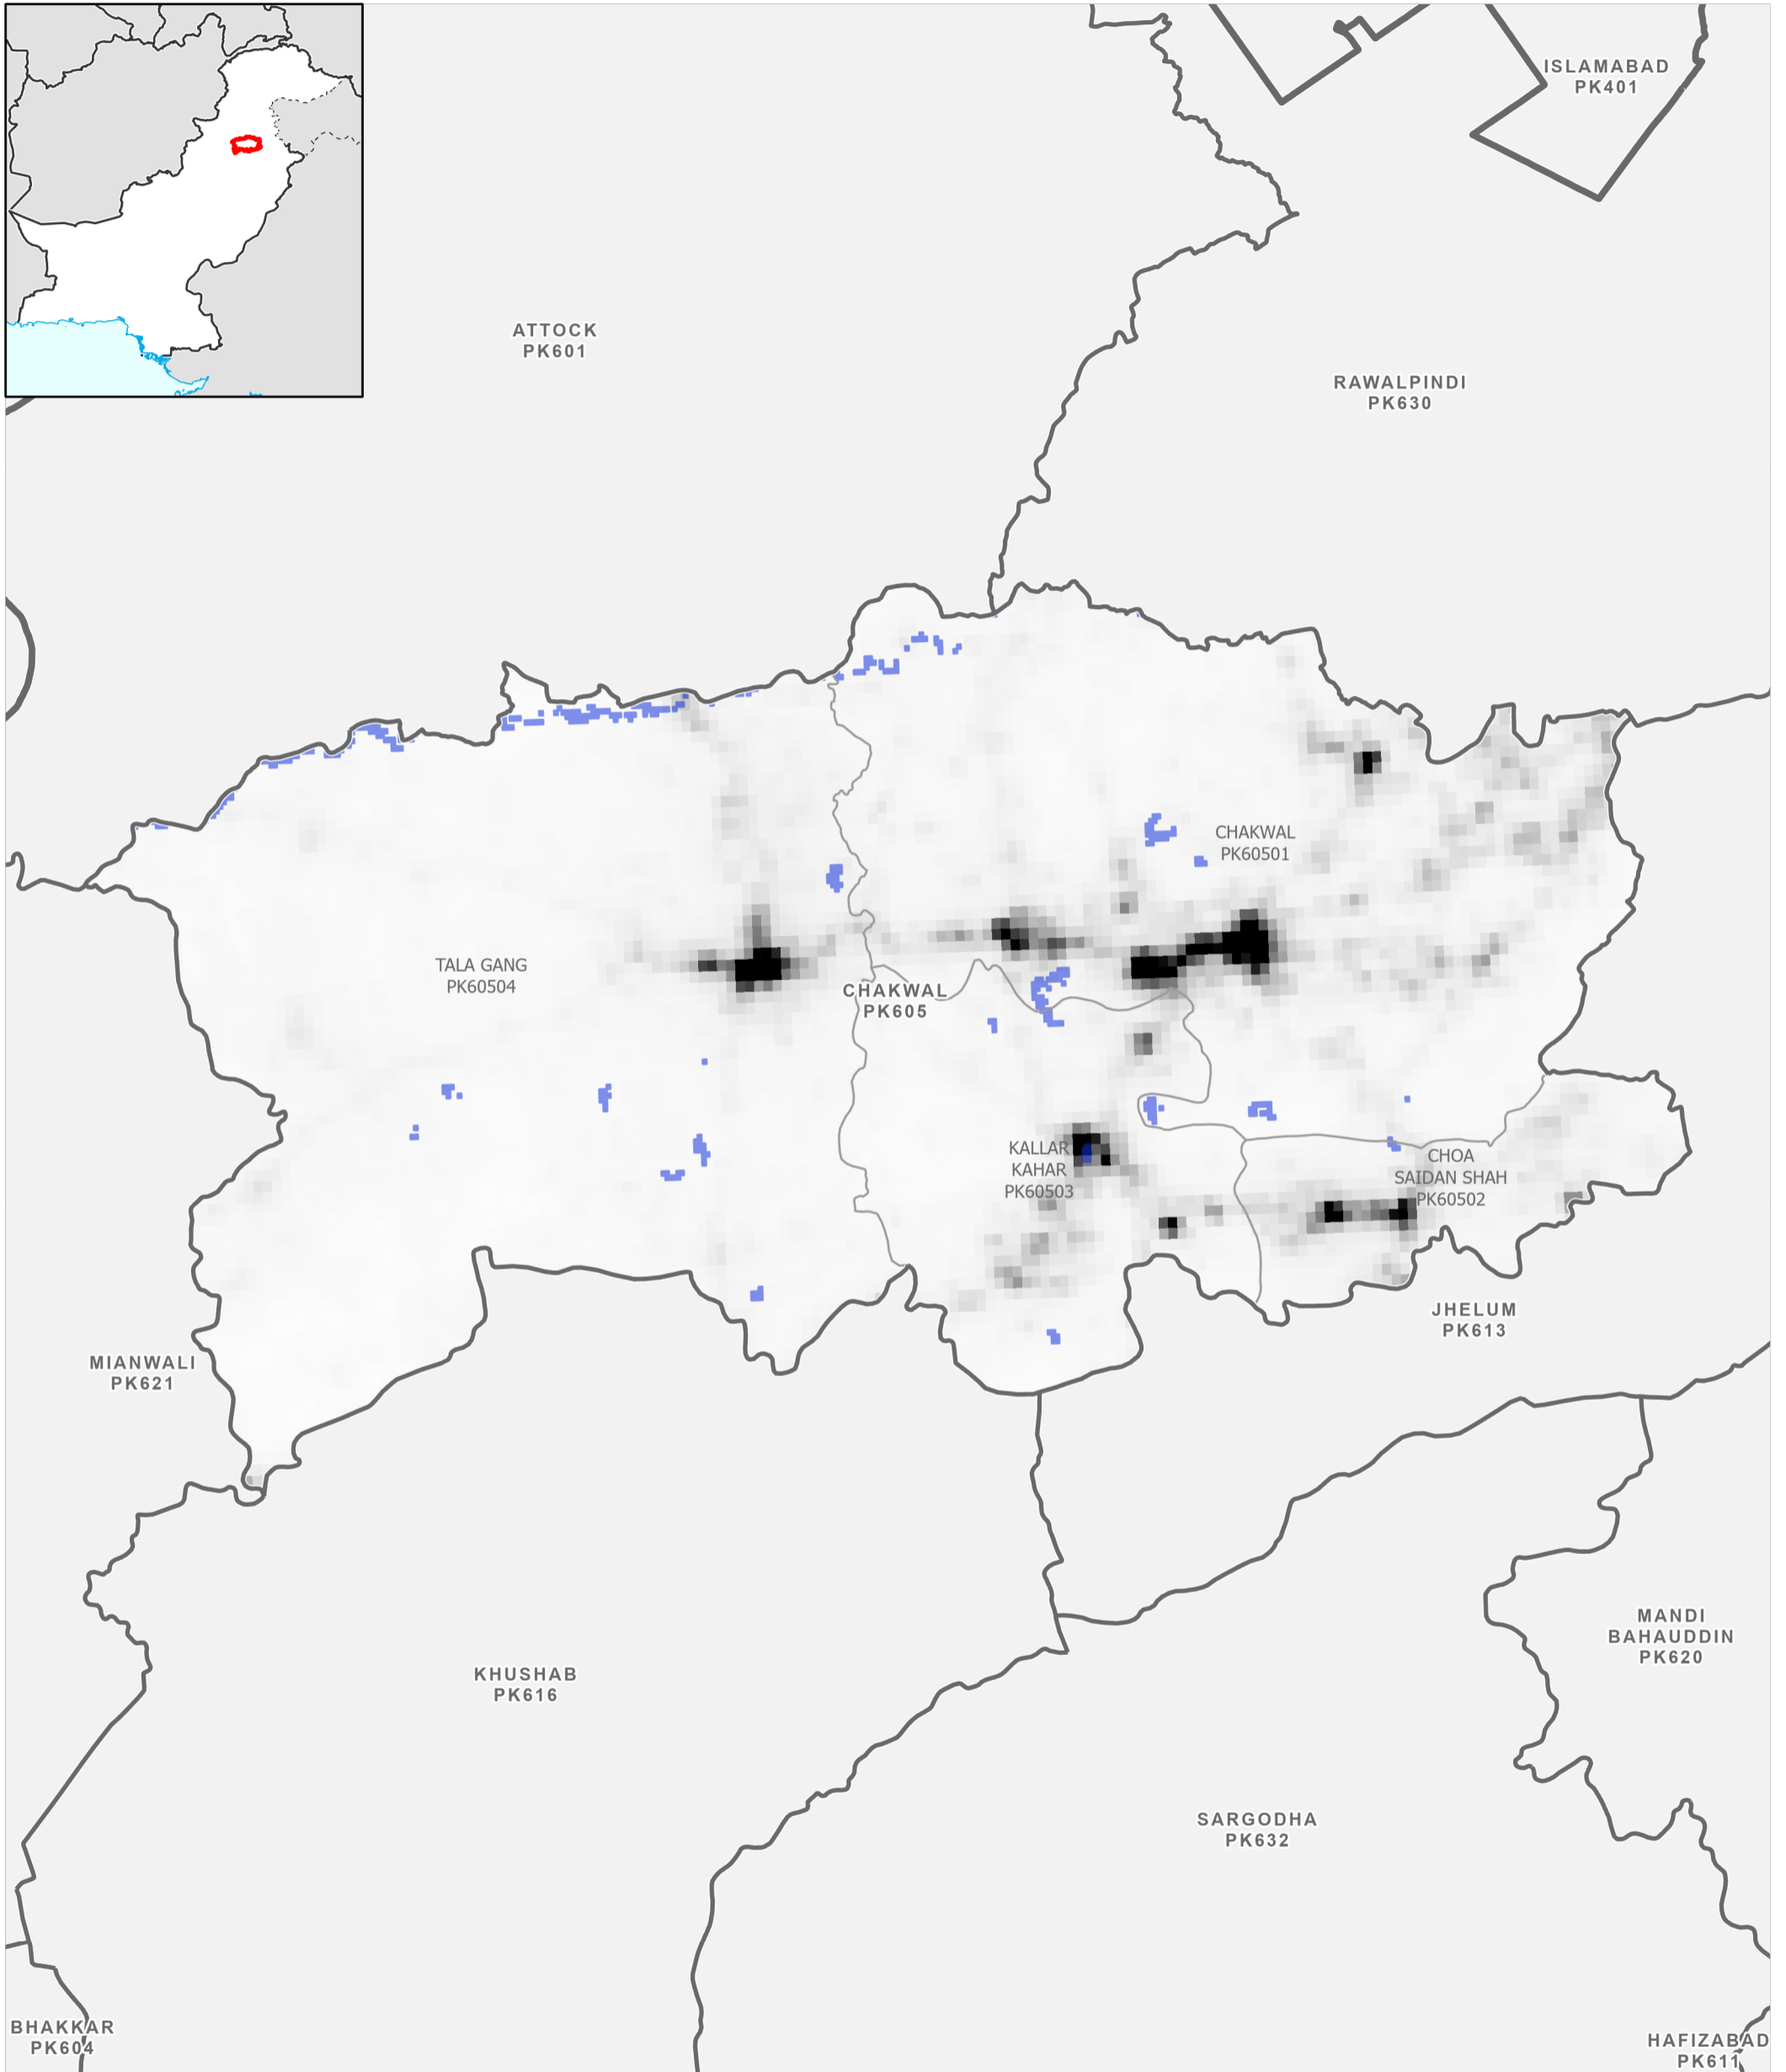

Settlements	Education	Boundaries	Population per km²
★ Capital	🎓 School	— International	78,000
⊙ City	🎓 College; University	- - Disputed	0
● Town	Health	— Province	Max flood extent
● Village	🏥 Clinic	— Districts	01 - 29 August 2022
■ Hamlet	🏥 Hospital	— Tehsil	

Data Sources
Pakistan Census Office, Open Street Map, GADM, Worldpop, UNOSAT
Map created by MapAction (10/09/2022)