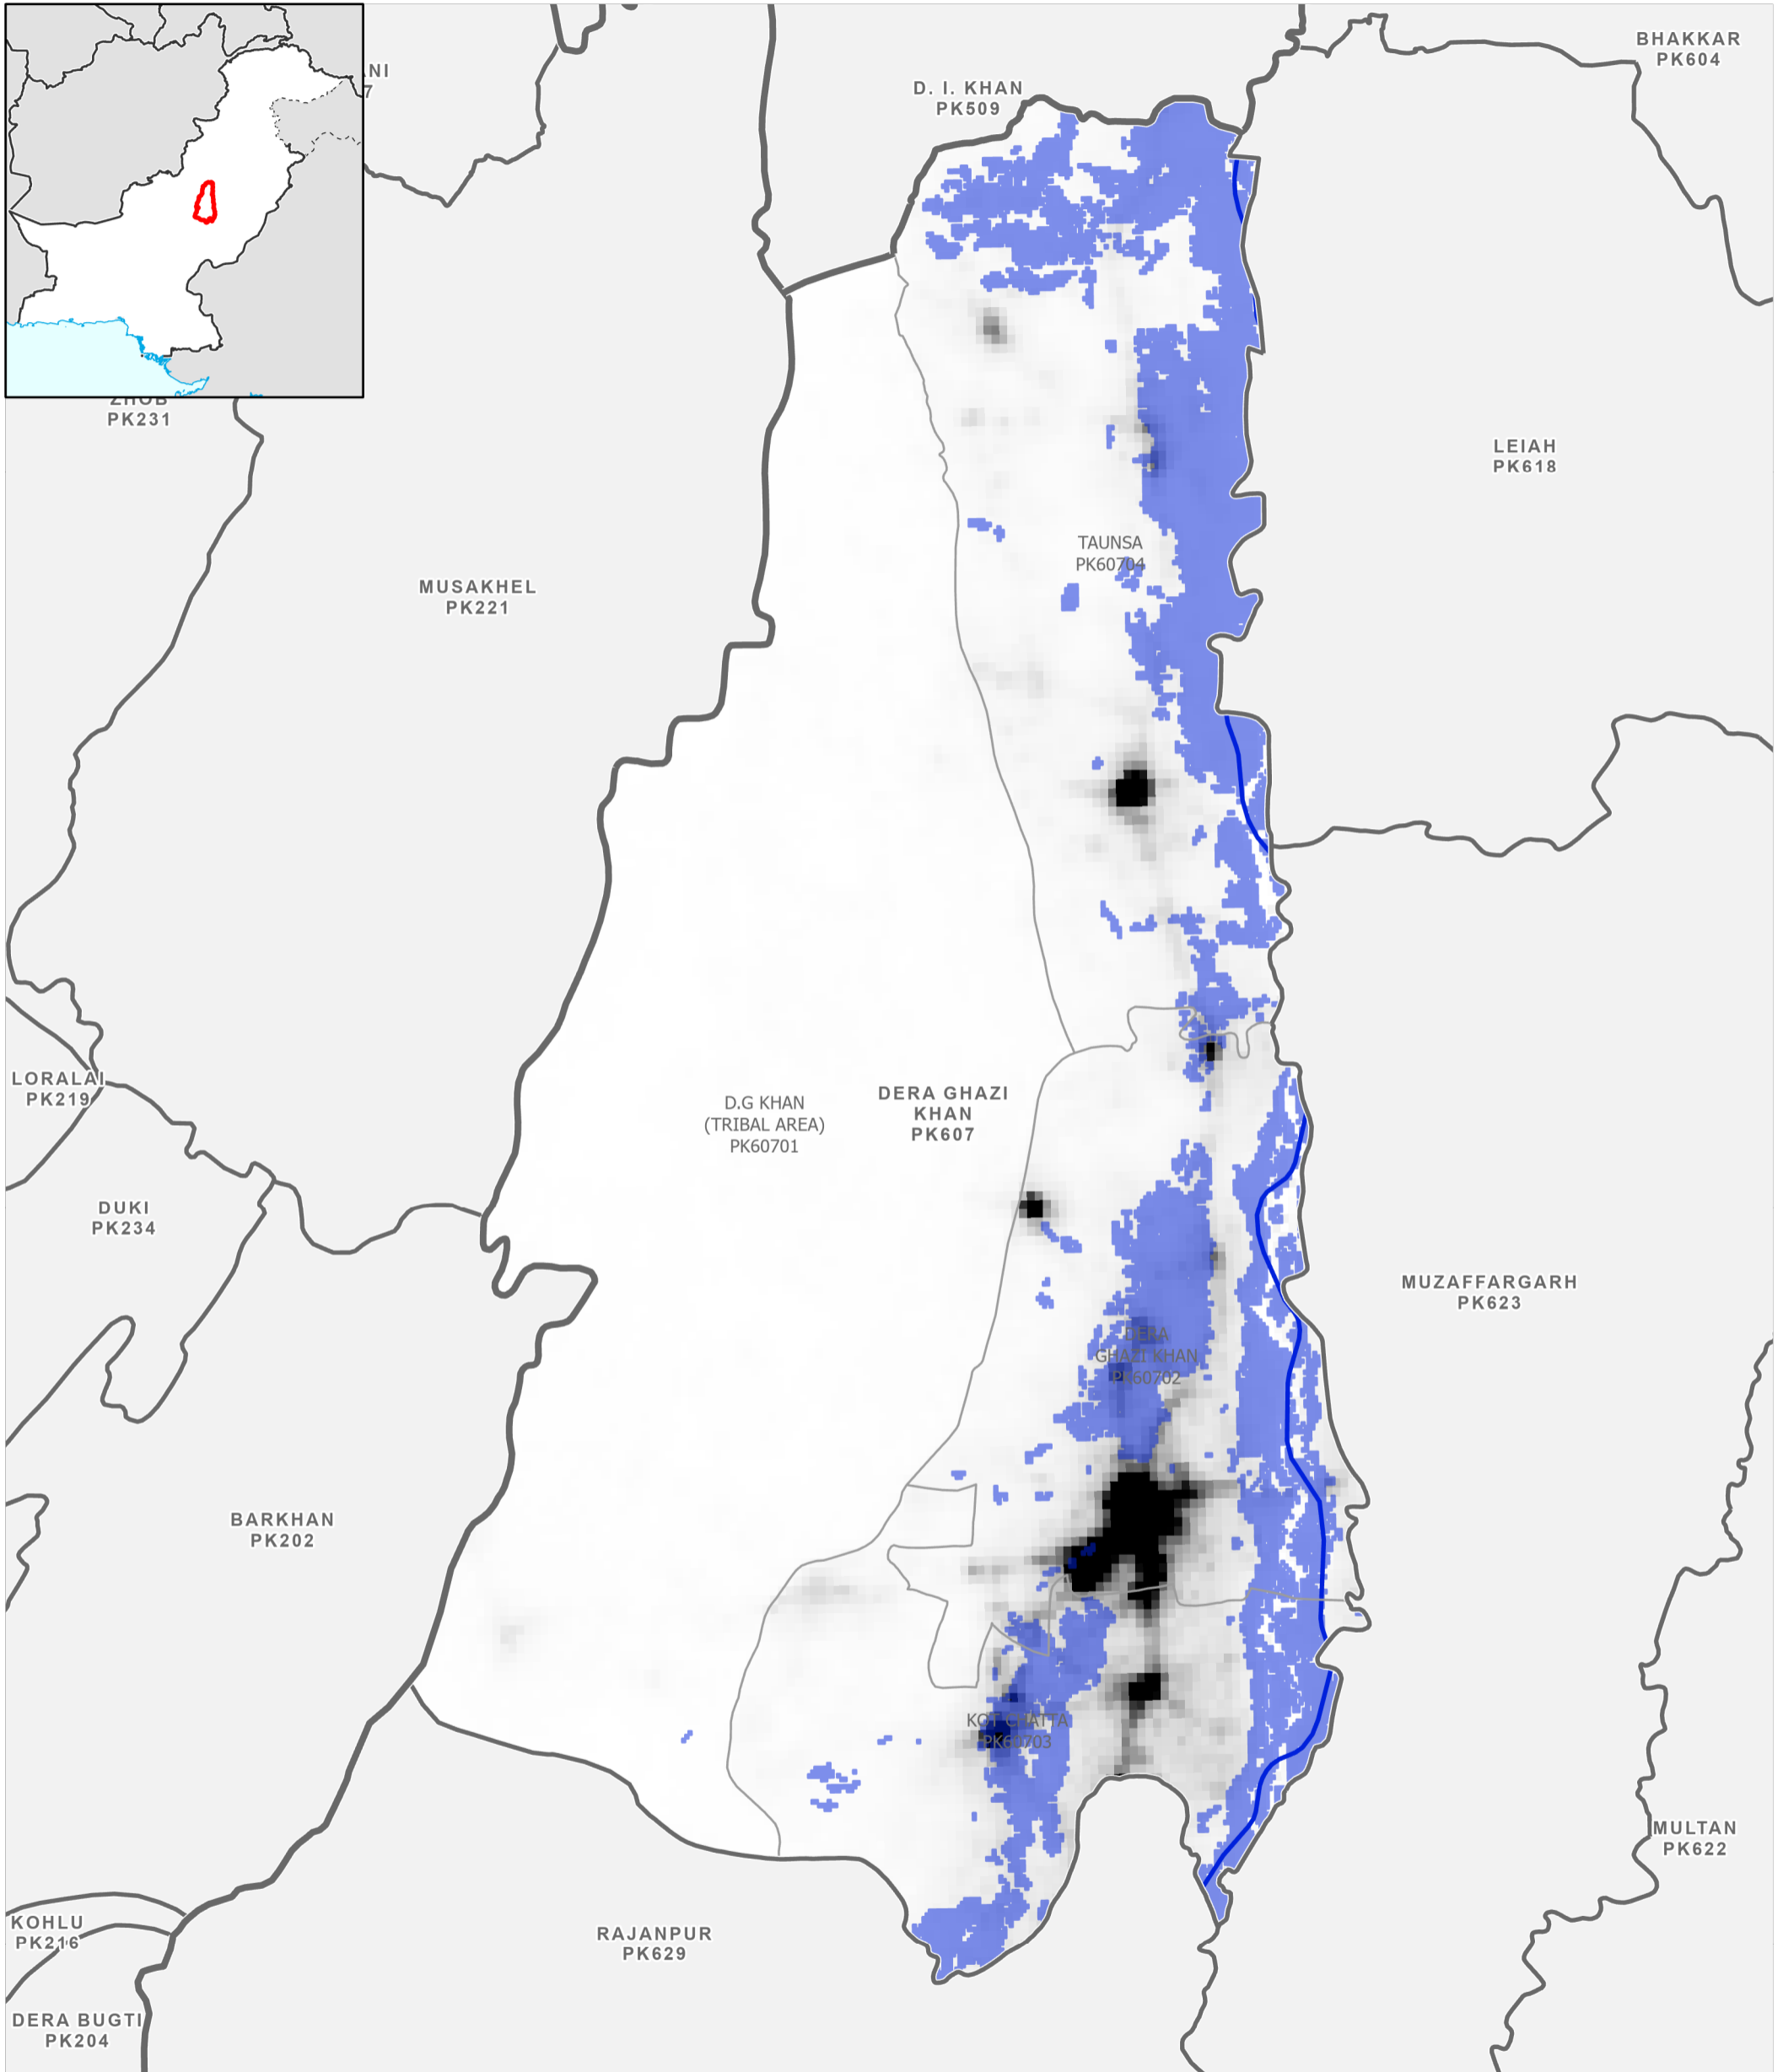

Settlements	Education	Boundaries	Population per km²
★ Capital	🎓 School	— International	78,000
⊙ City	🎓 College; University	- - Disputed	0
● Town	Health	— Province	Max flood extent
● Village	🏥 Clinic	— Districts	01 - 29 August 2022
■ Hamlet	🏥 Hospital	— Tehsil	

Data Sources
Pakistan Census Office, Open Street Map, GADM, Worldpop, UNOSAT
Map created by MapAction (10/09/2022)