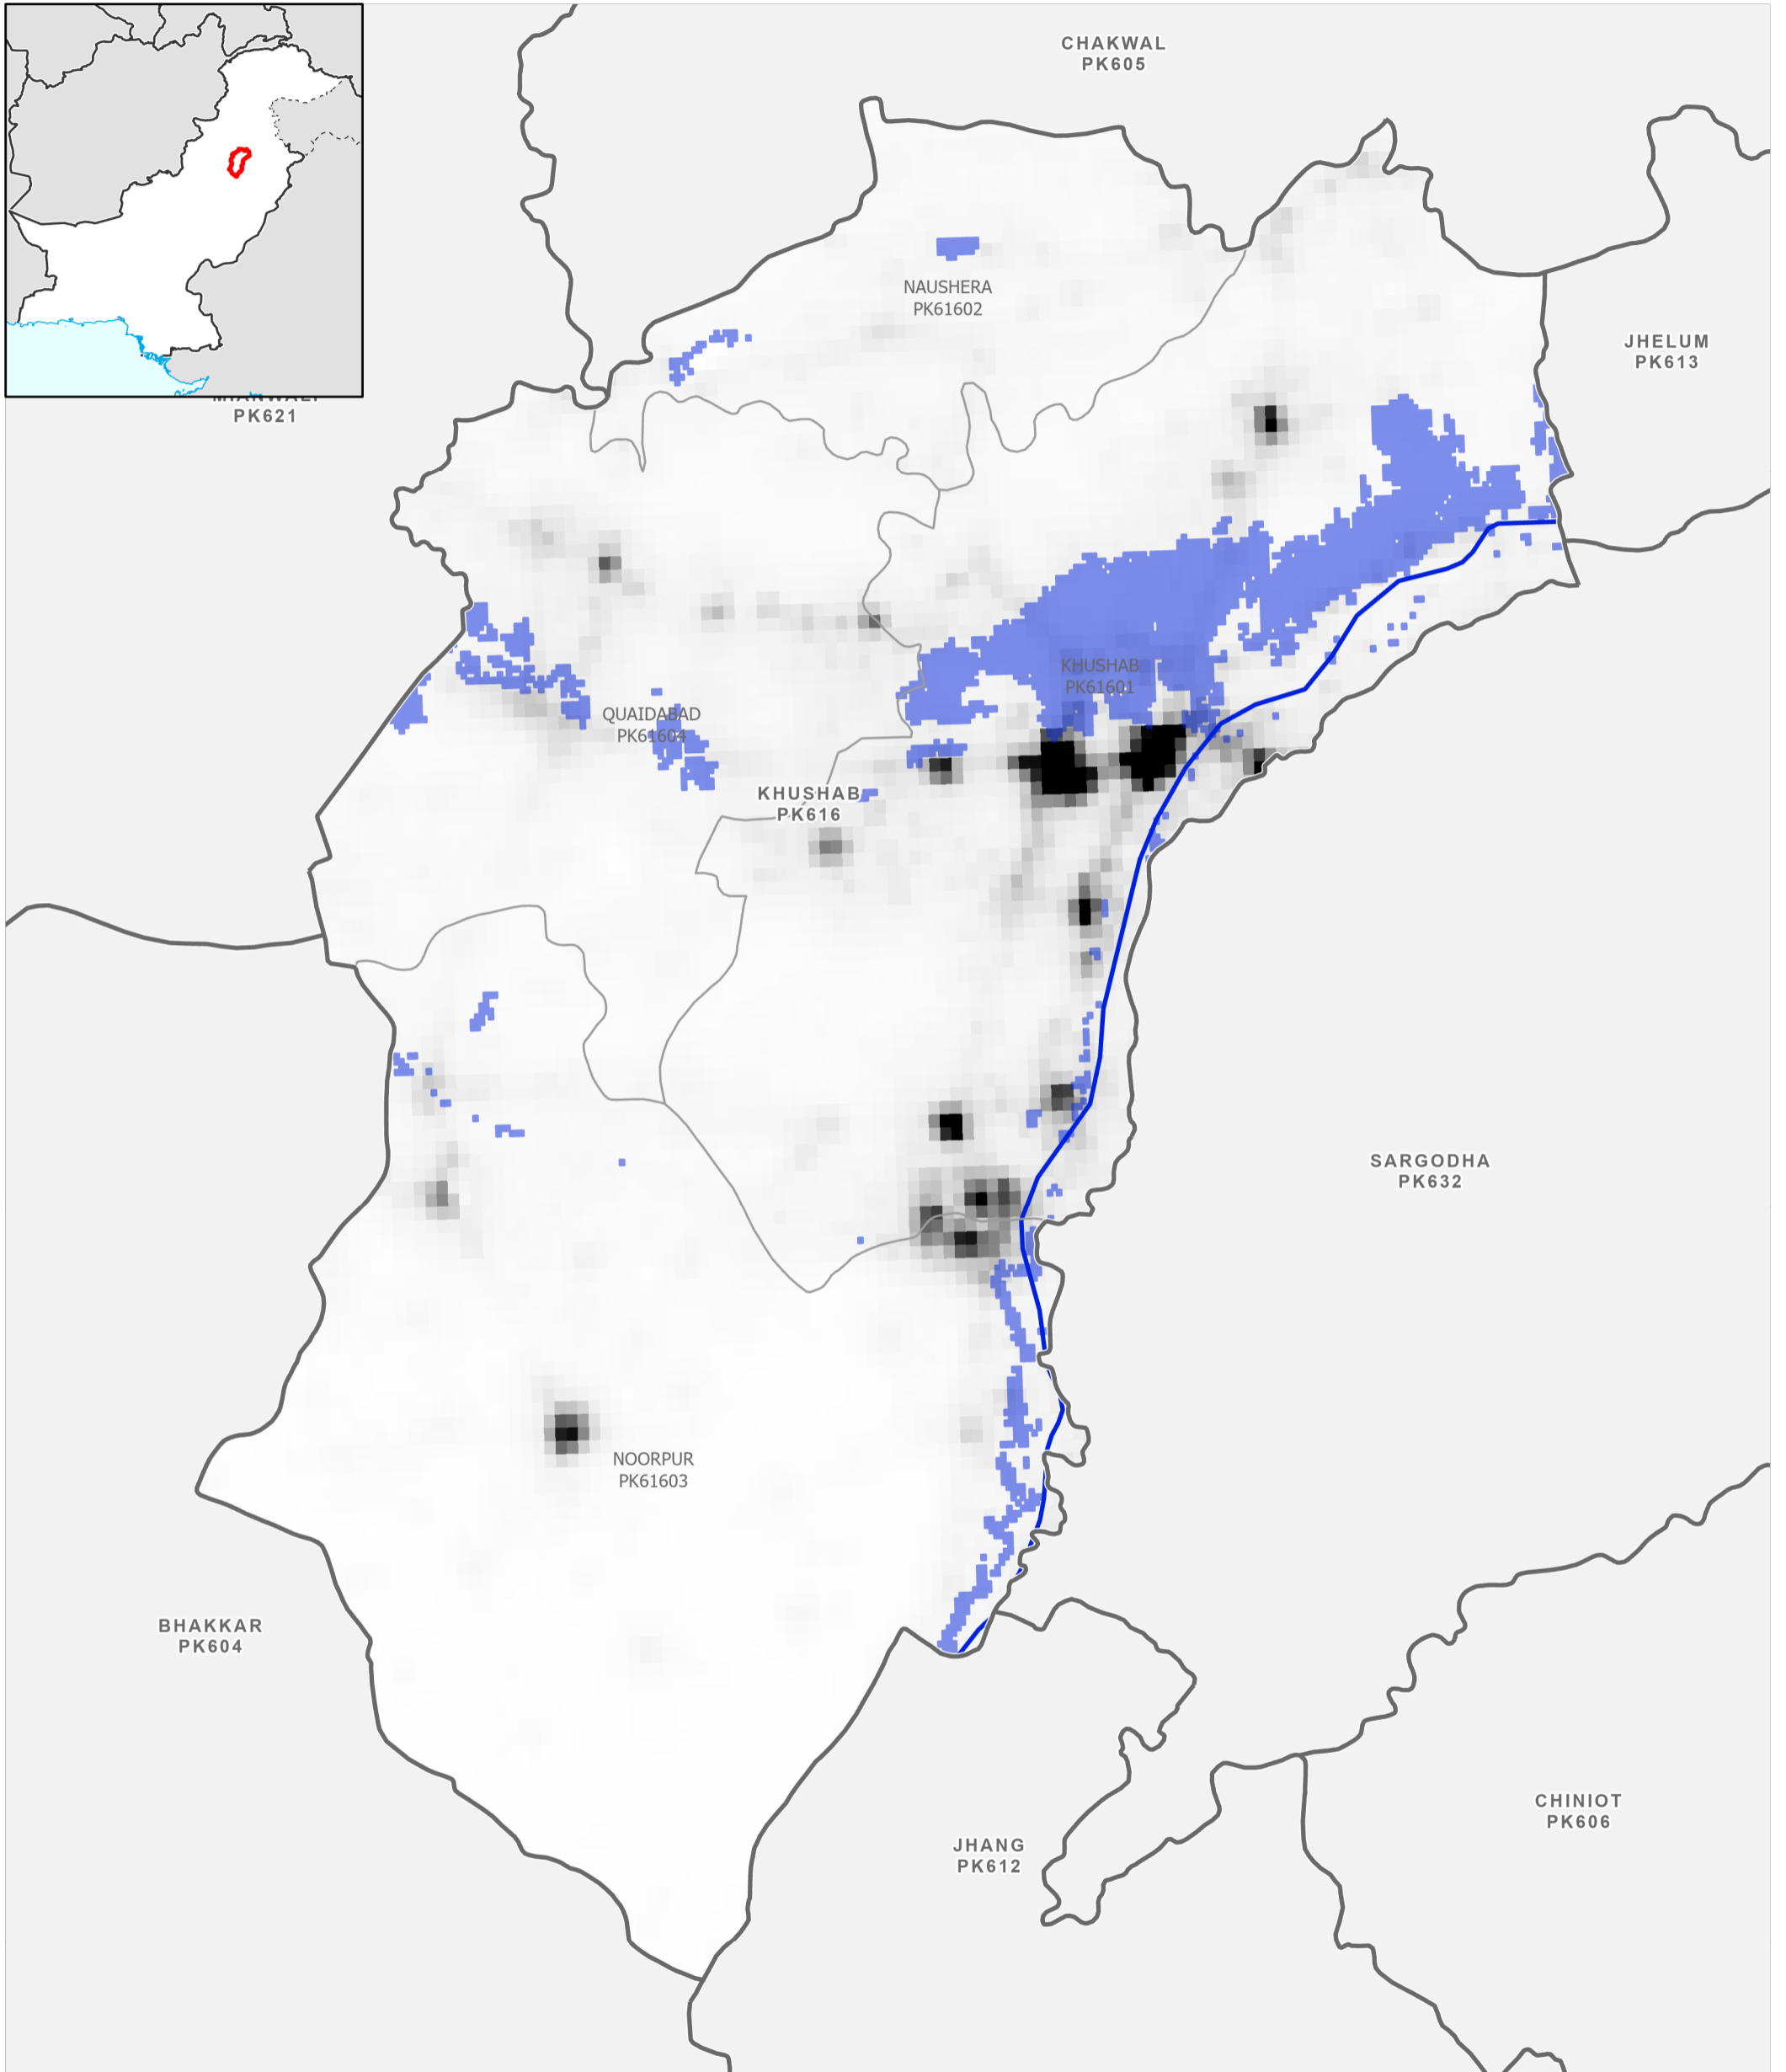

Settlements	Education	Boundaries	Population per km²
★ Capital	🎓 School	— International	78,000
⊙ City	🎓 College; University	- - Disputed	0
● Town	Health	— Province	Max flood extent
● Village	🏥 Clinic	— Districts	01 - 29 August 2022
■ Hamlet	🏥 Hospital	— Tehsil	

Data Sources
Pakistan Census Office, Open Street Map, GADM, Worldpop, UNOSAT
Map created by MapAction (10/09/2022)