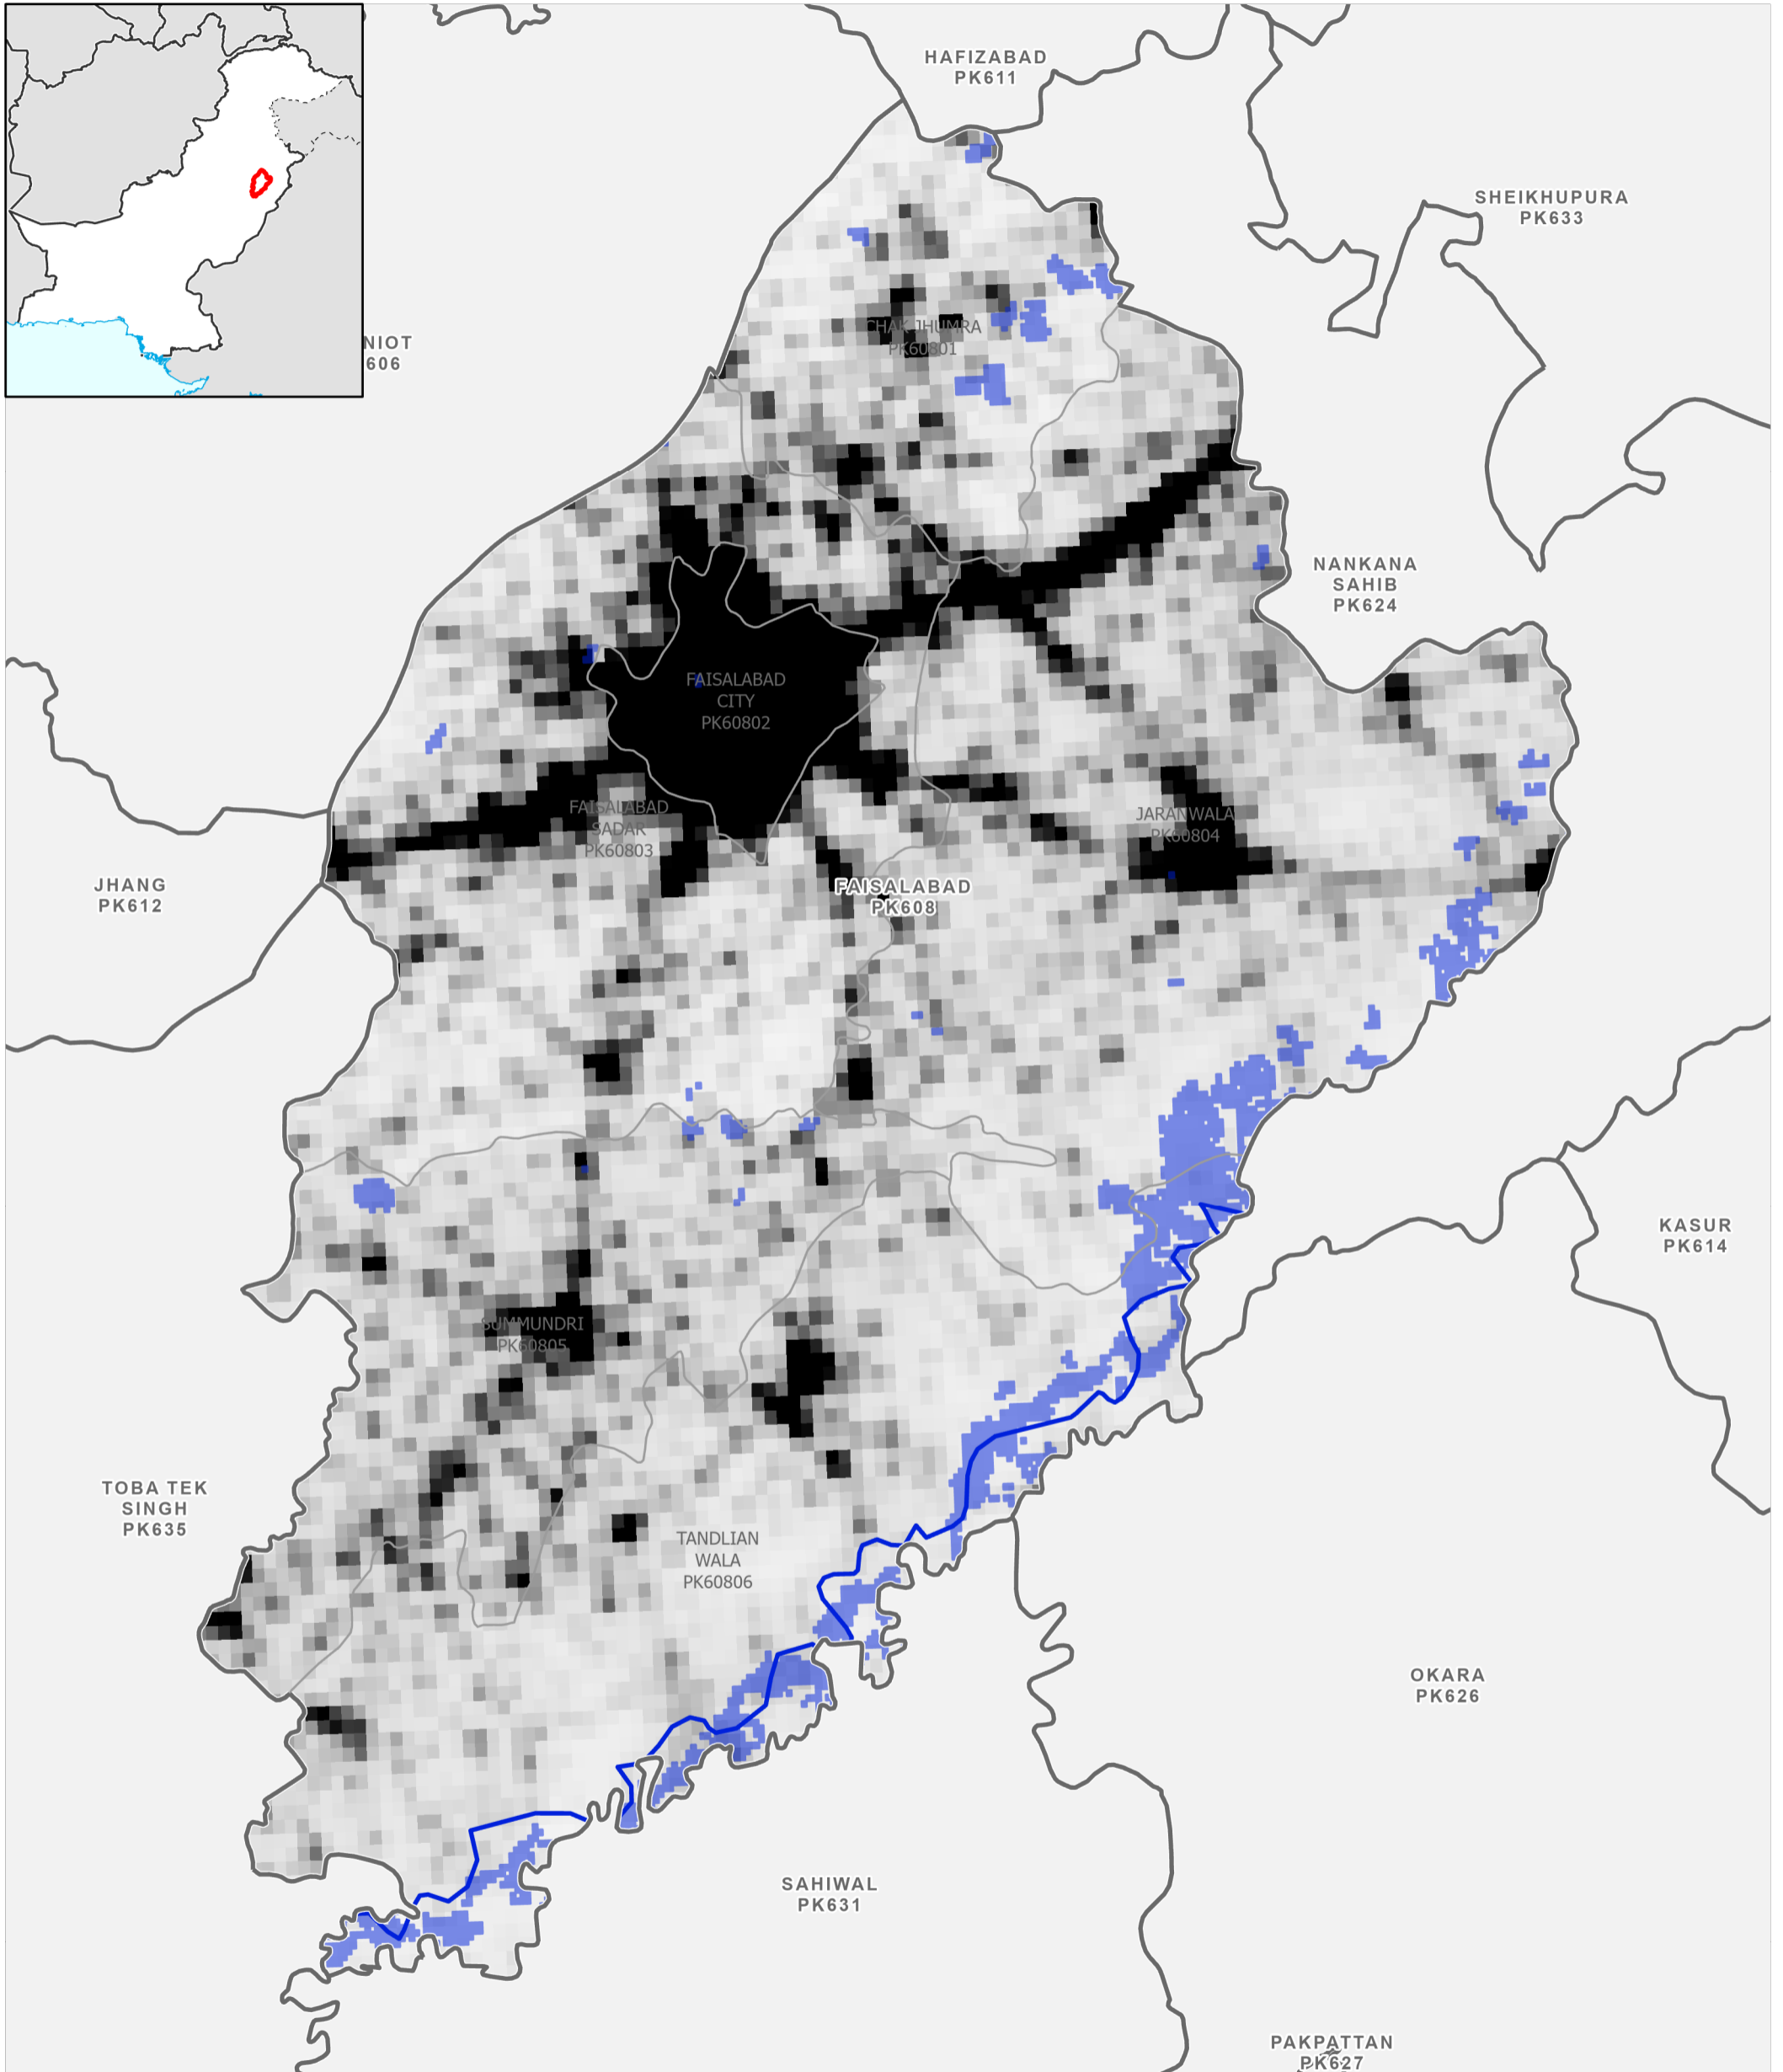

Settlements	Education	Boundaries	Population per km²
★ Capital	🎓 School	— International	78,000
⊙ City	🎓 College; University	- - Disputed	0
● Town	Health	— Province	Max flood extent
● Village	🏥 Clinic	— Districts	01 - 29 August 2022
■ Hamlet	🏥 Hospital	— Tehsil	

Data Sources
Pakistan Census Office, Open Street Map, GADM, Worldpop, UNOSAT
Map created by MapAction (10/09/2022)