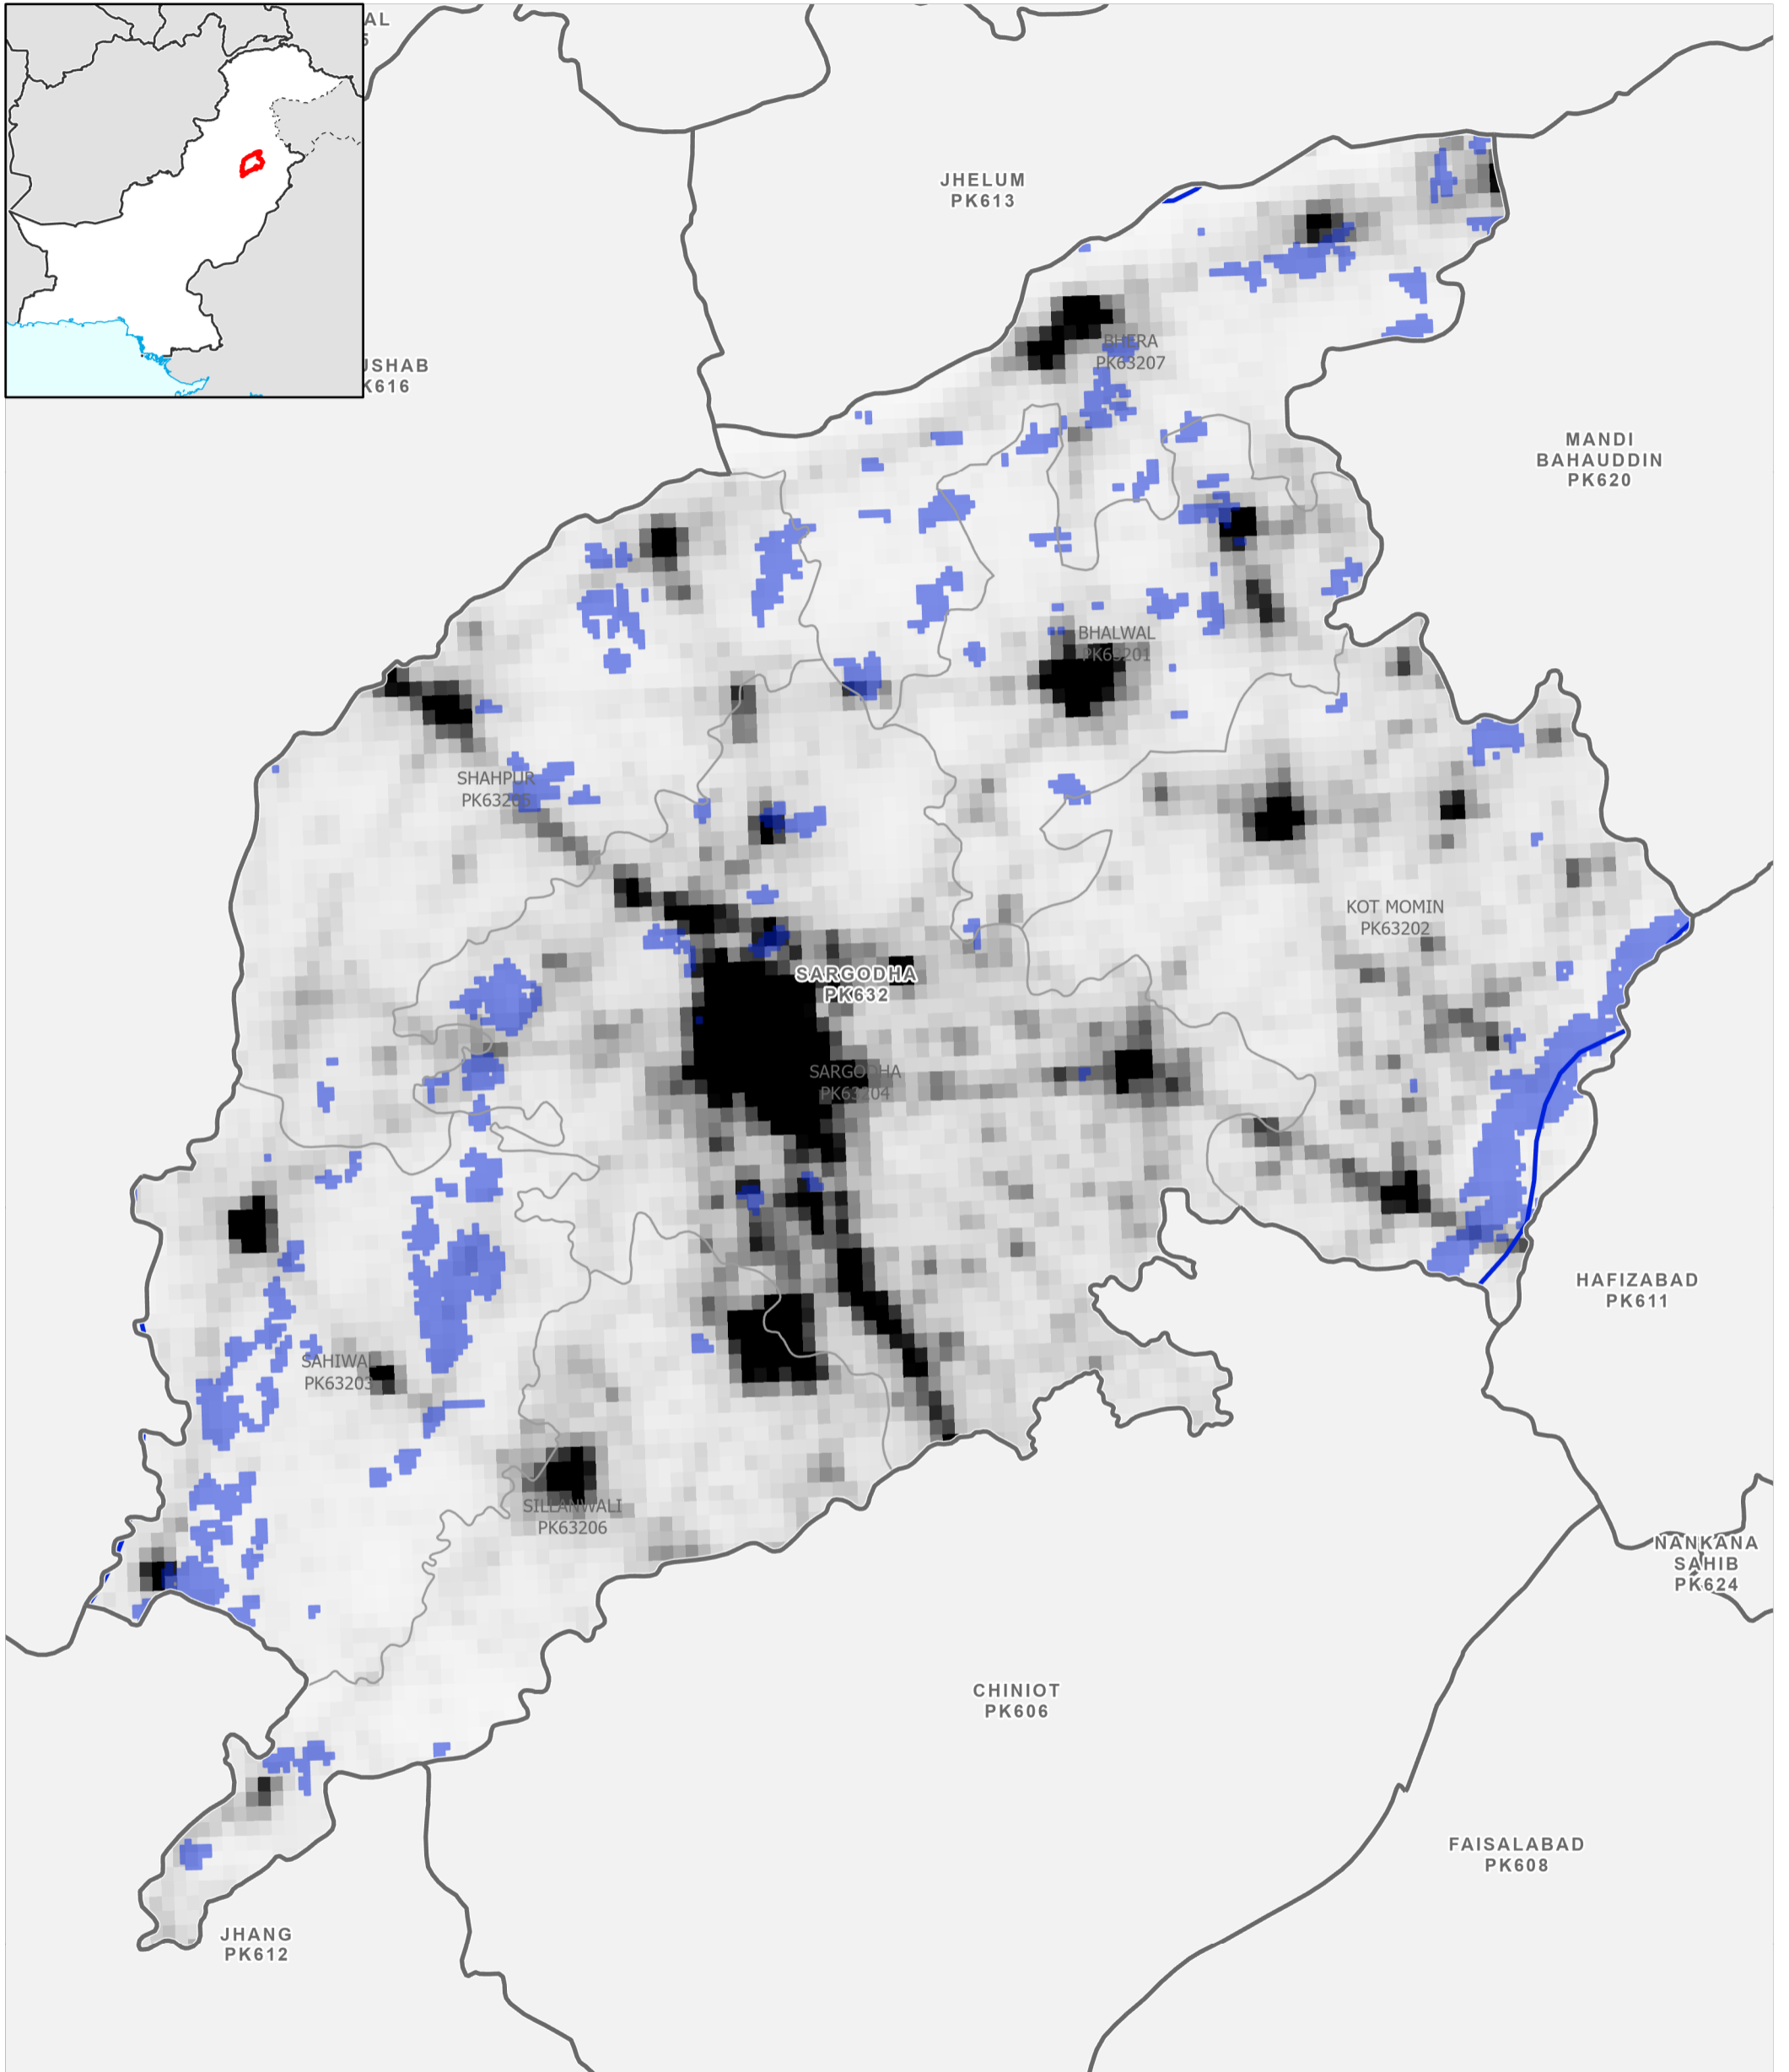

1. **Settlements**
2. ★ Capital
   - City
   - Town
   - Village
   - Hamlet

1. **Education**
2. 🎓 School
   - 🎓 College; University
3. **Health**
4. 🏥 Clinic
   - 🏥 Hospital

1. **Boundaries**
2. International
   - - Disputed
   - ▬ Province
   - ▬ Districts
   - ▬ Tehsil

1. **Population per km²**
2. 78,000
   - 0
3. **Max flood extent**
4. 01 - 29 August 2022

Data Sources
Pakistan Census Office, Open Street Map, GADM, Worldpop, UNOSAT
Map created by MapAction (10/09/2022)