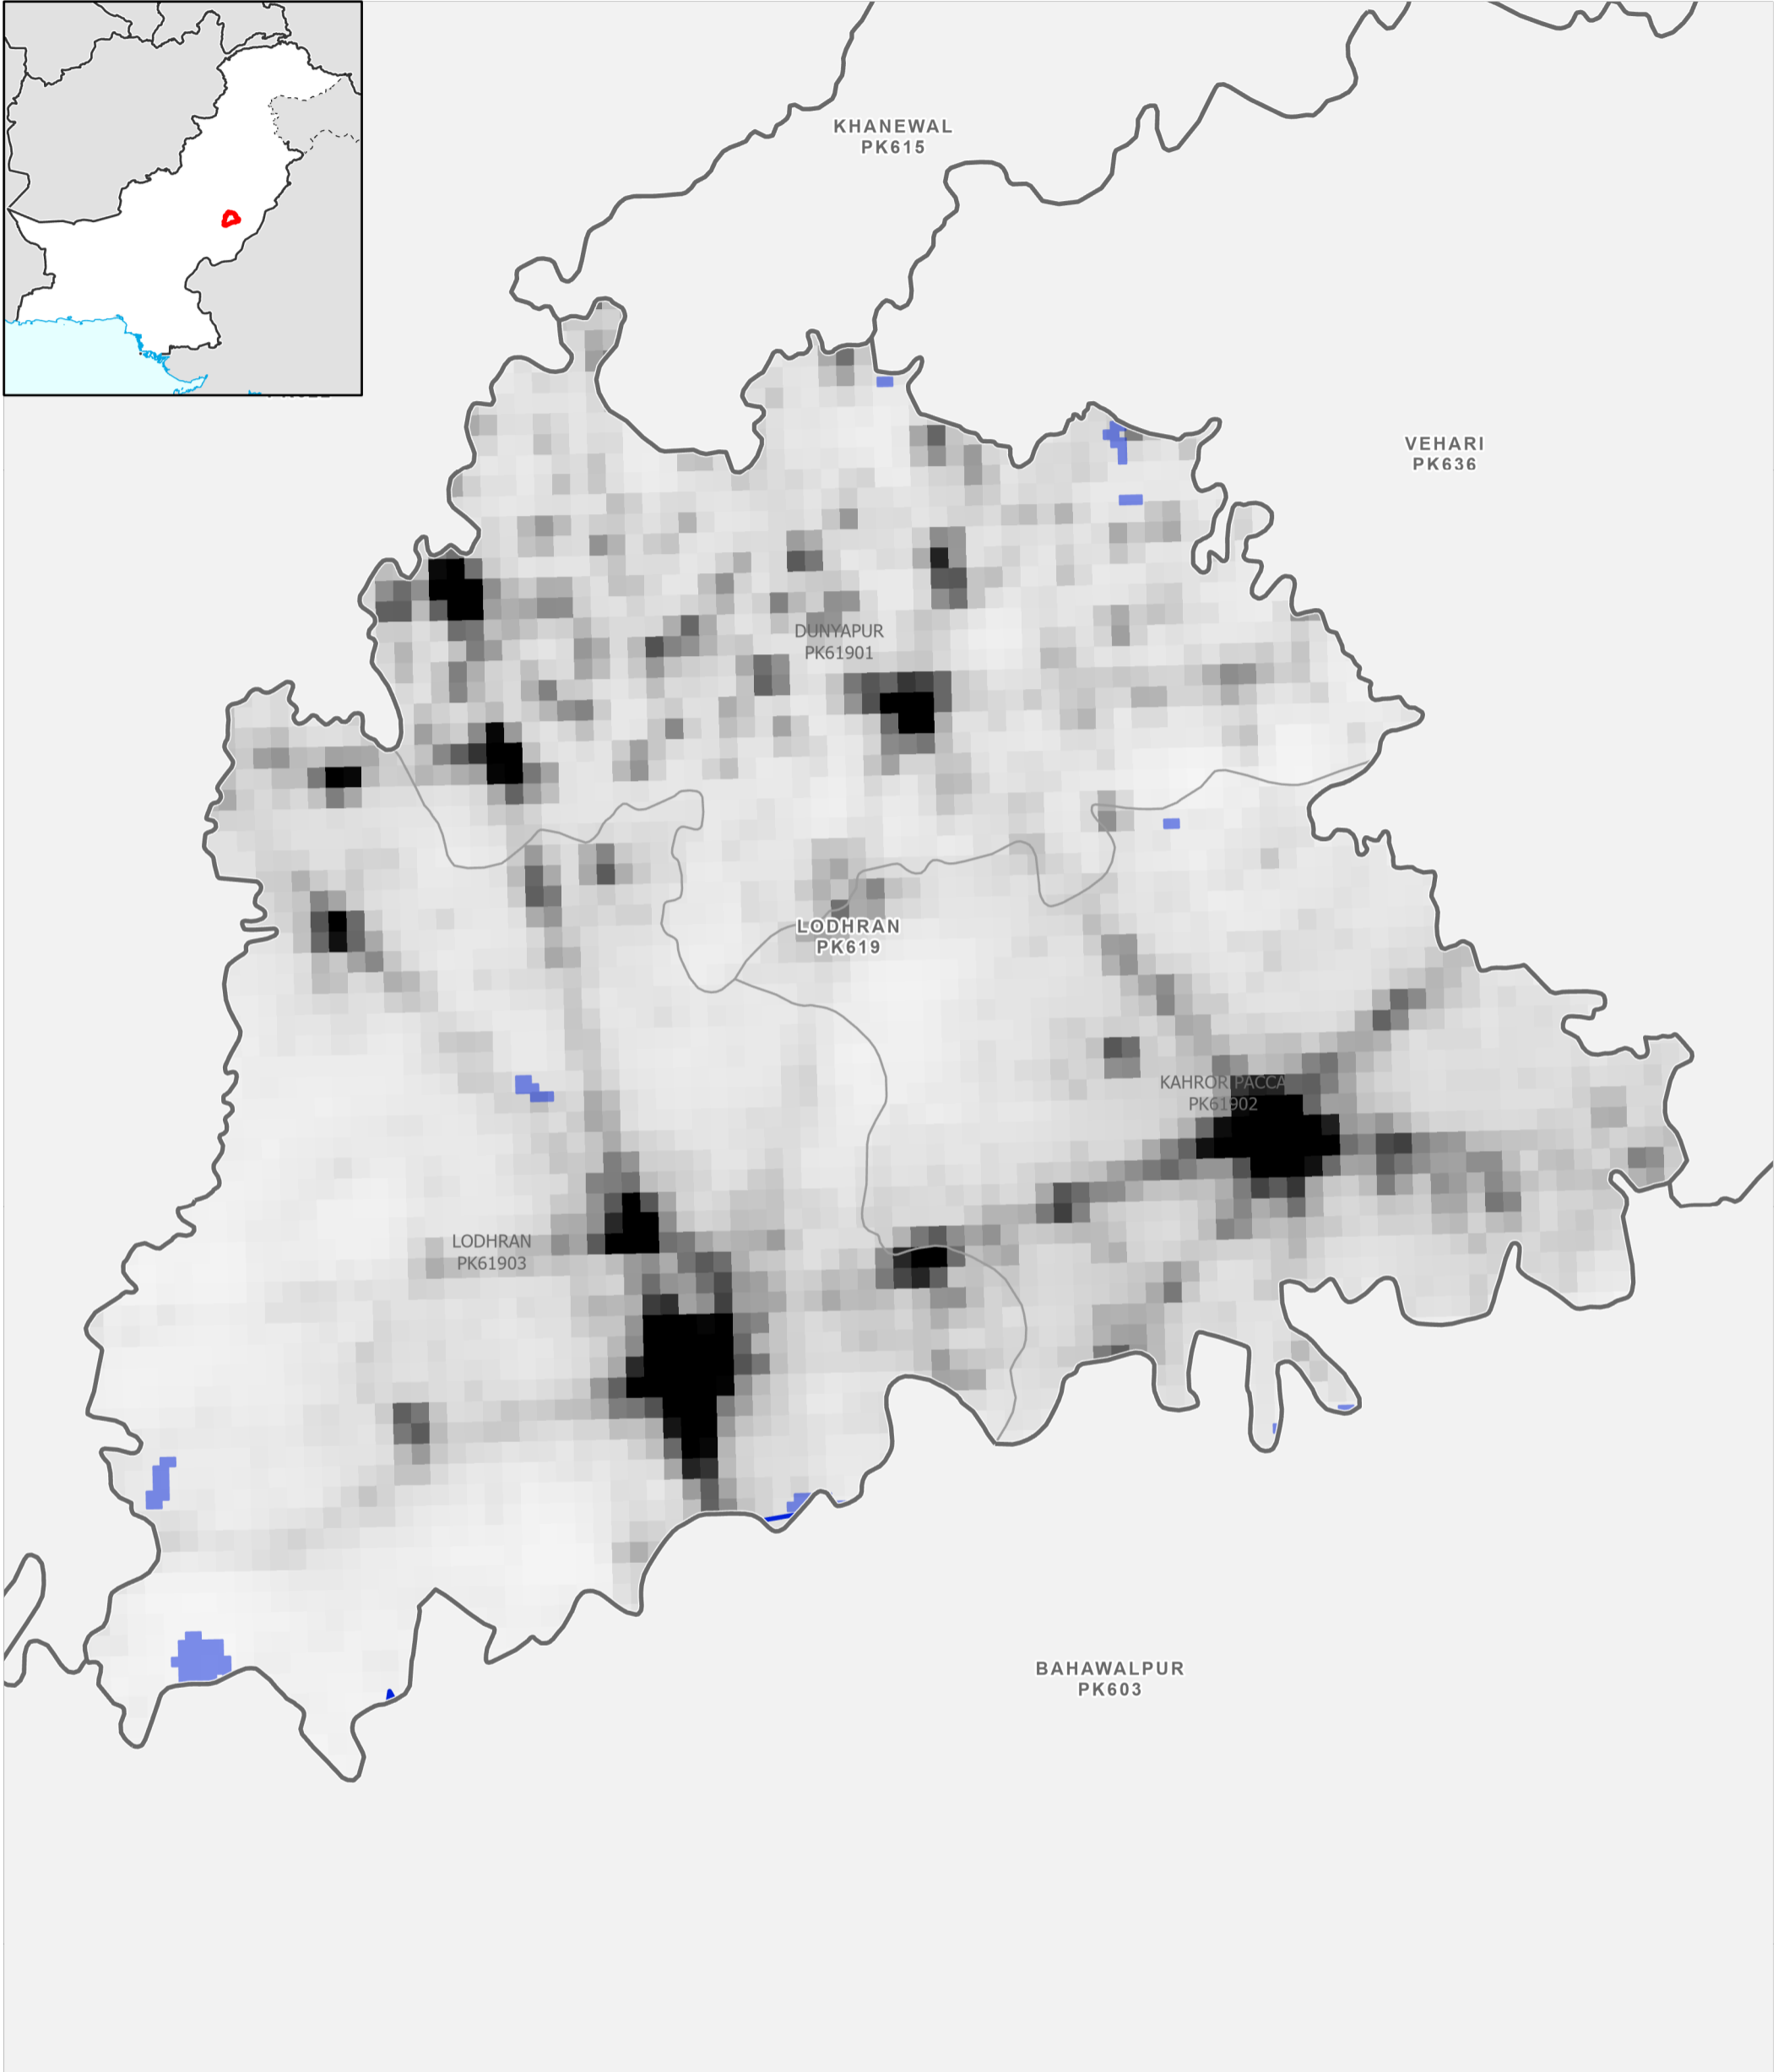

Settlements	Education	Boundaries	Population per km²
★ Capital	🎓 School	— International	78,000
⊙ City	🎓 College; University	- - Disputed	0
● Town	Health	— Province	Max flood extent
● Village	🏥 Clinic	— Districts	01 - 29 August 2022
■ Hamlet	🏥 Hospital	— Tehsil	

Data Sources
Pakistan Census Office, Open Street Map, GADM, Worldpop, UNOSAT
Map created by MapAction (10/09/2022)