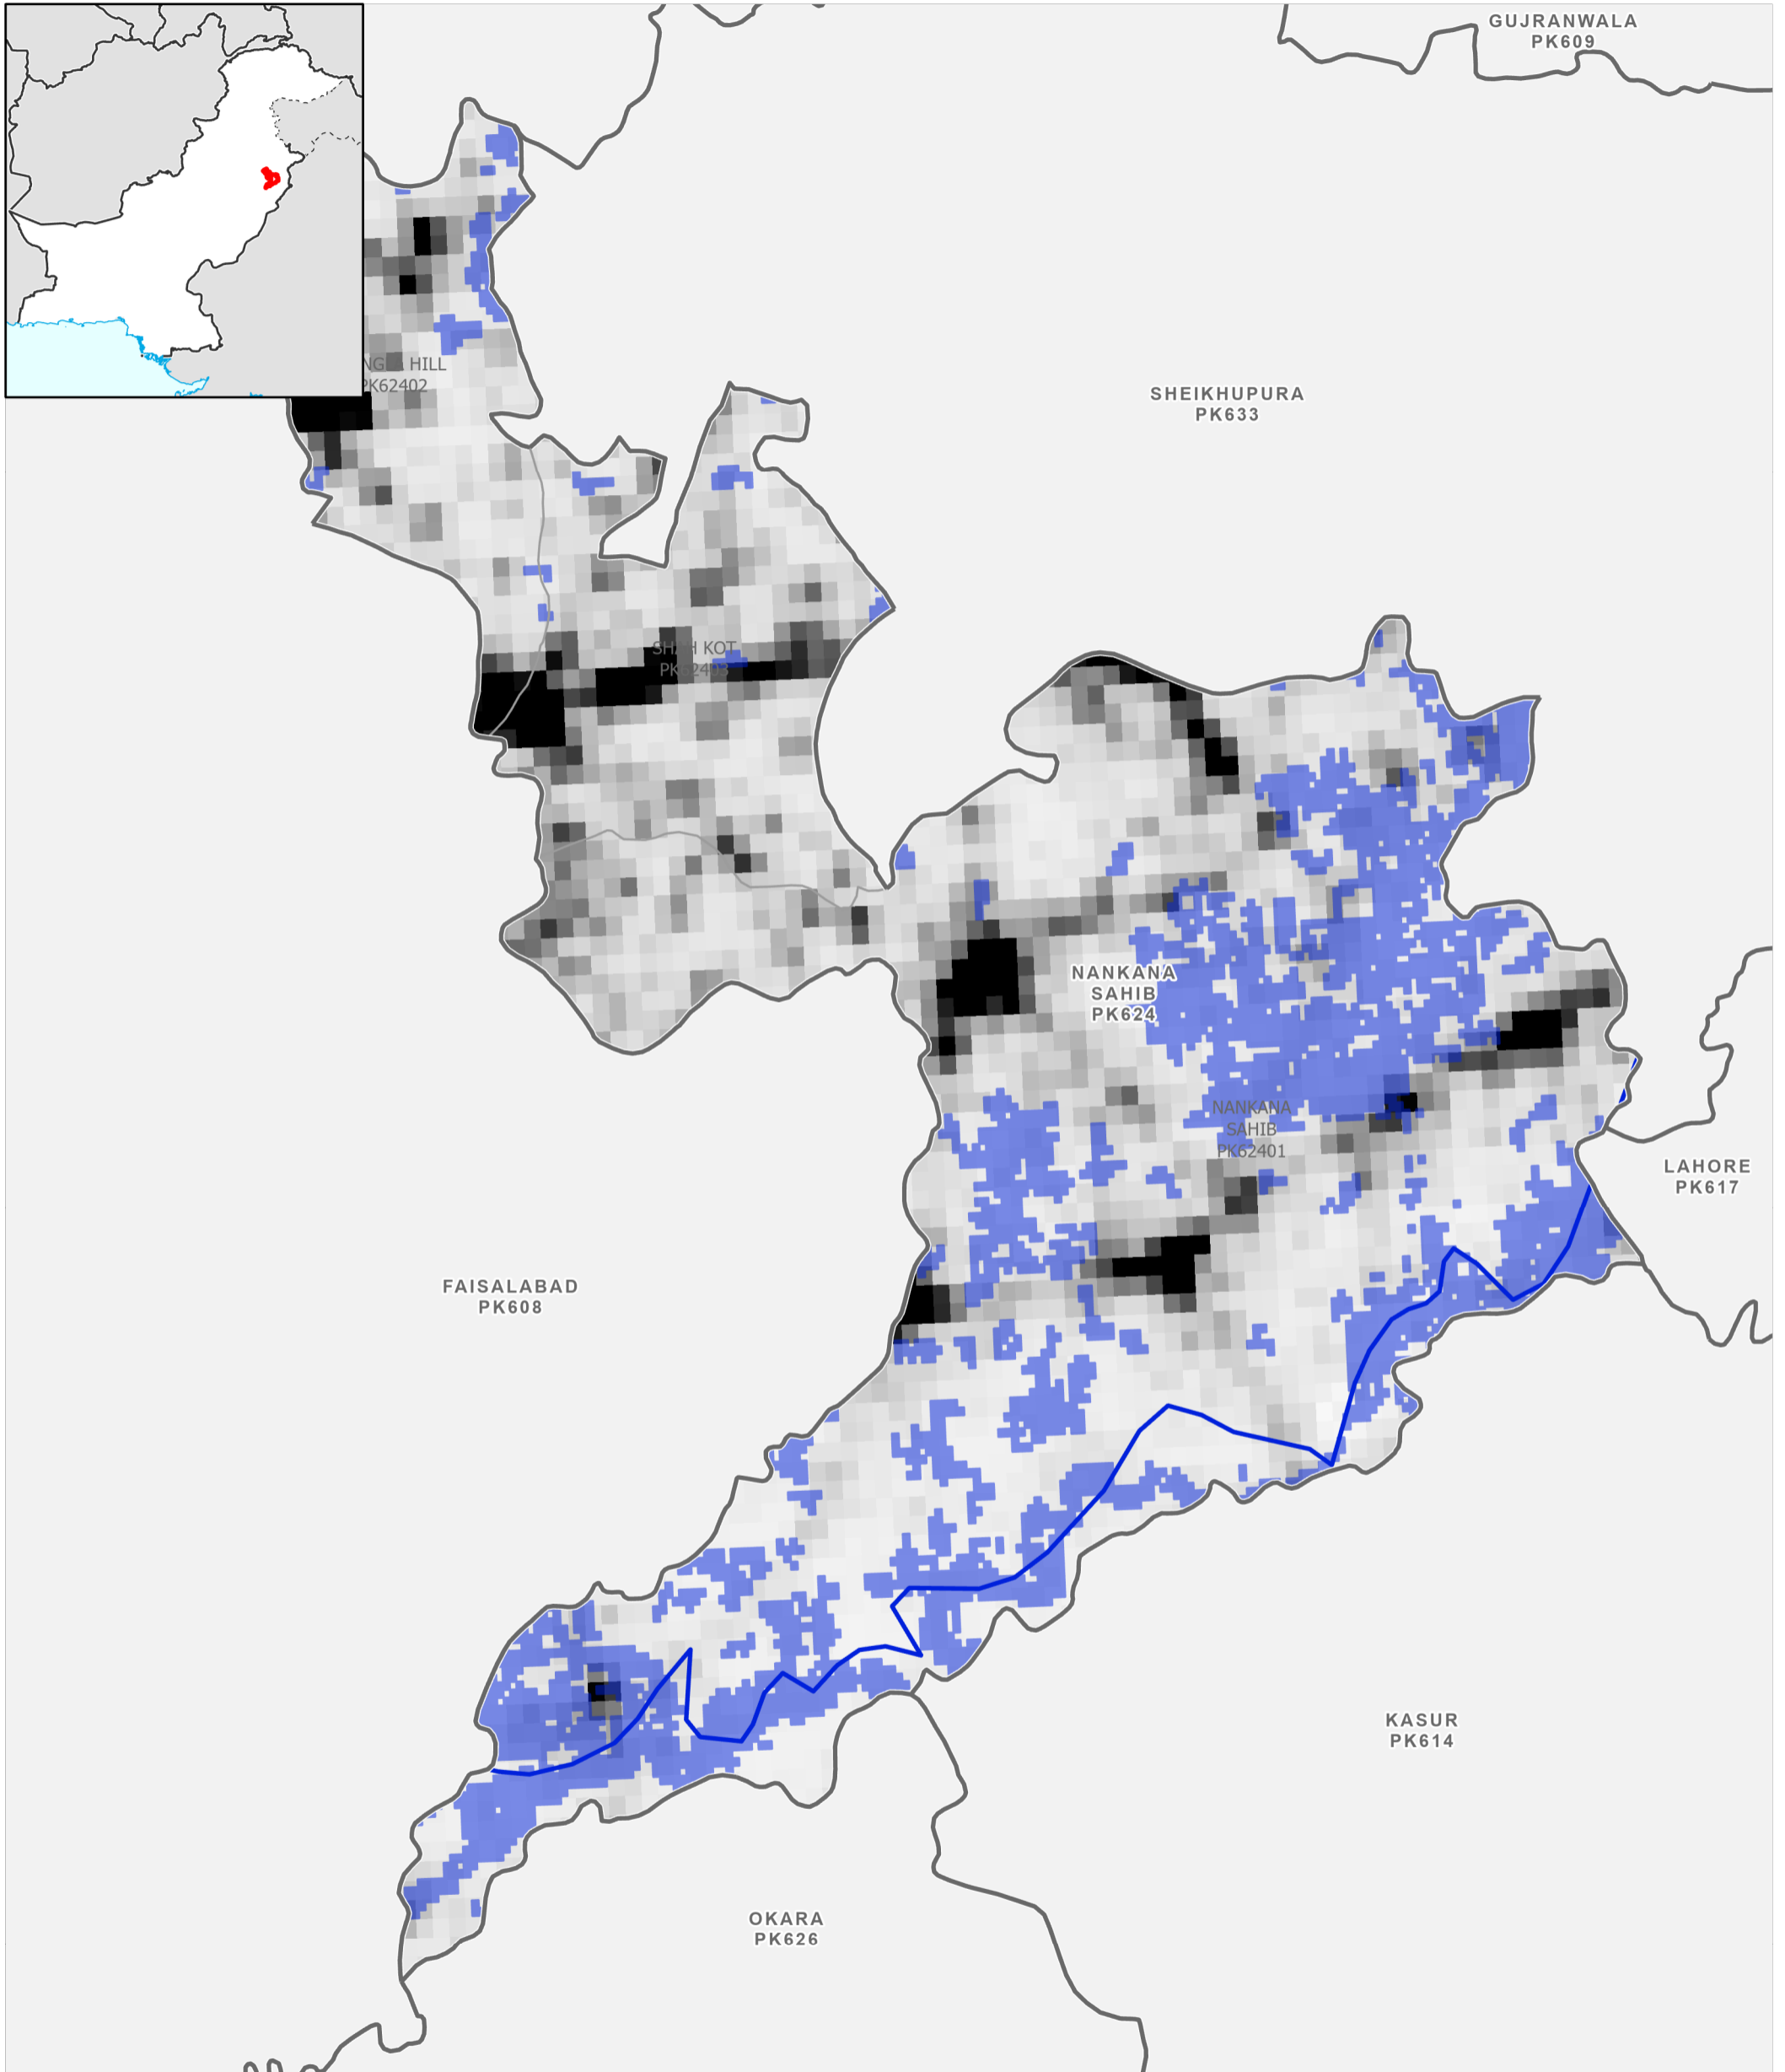

Data Sources
Pakistan Census Office, Open Street Map, GADM, Worldpop, UNOSAT
Map created by MapAction (10/09/2022)

- | | | | |
|--|---|---|--|
| Settlements
<ul style="list-style-type: none"> ★ Capital ⊙ City ● Town ● Village ■ Hamlet | Education
<ul style="list-style-type: none"> 🏫 School 🎓 College; University Health
<ul style="list-style-type: none"> 🏥 Clinic 🏥 Hospital | Boundaries
<ul style="list-style-type: none"> — International - - Disputed — Province — Districts — Tehsil | Population per km²
<div style="display: flex; align-items: center;"> <div style="width: 20px; height: 20px; background: linear-gradient(to bottom, black, white);"></div> <div style="margin-left: 5px;">78,000</div> </div> <div style="display: flex; align-items: center; margin-top: 5px;"> <div style="width: 20px; height: 20px; background-color: white;"></div> <div style="margin-left: 5px;">0</div> </div> Max flood extent
<div style="display: flex; align-items: center;"> <div style="width: 20px; height: 10px; background-color: blue;"></div> <div style="margin-left: 5px;">01 - 29 August 2022</div> </div> |
|--|---|---|--|

Data Sources
 Pakistan Census Office, Open Street Map, GADM, Worldpop, UNOSAT
 Map created by MapAction (10/09/2022)

Data Sources
Pakistan Census Office, Open Street Map, GADM, Worldpop, UNOSAT
Map created by MapAction (10/09/2022)