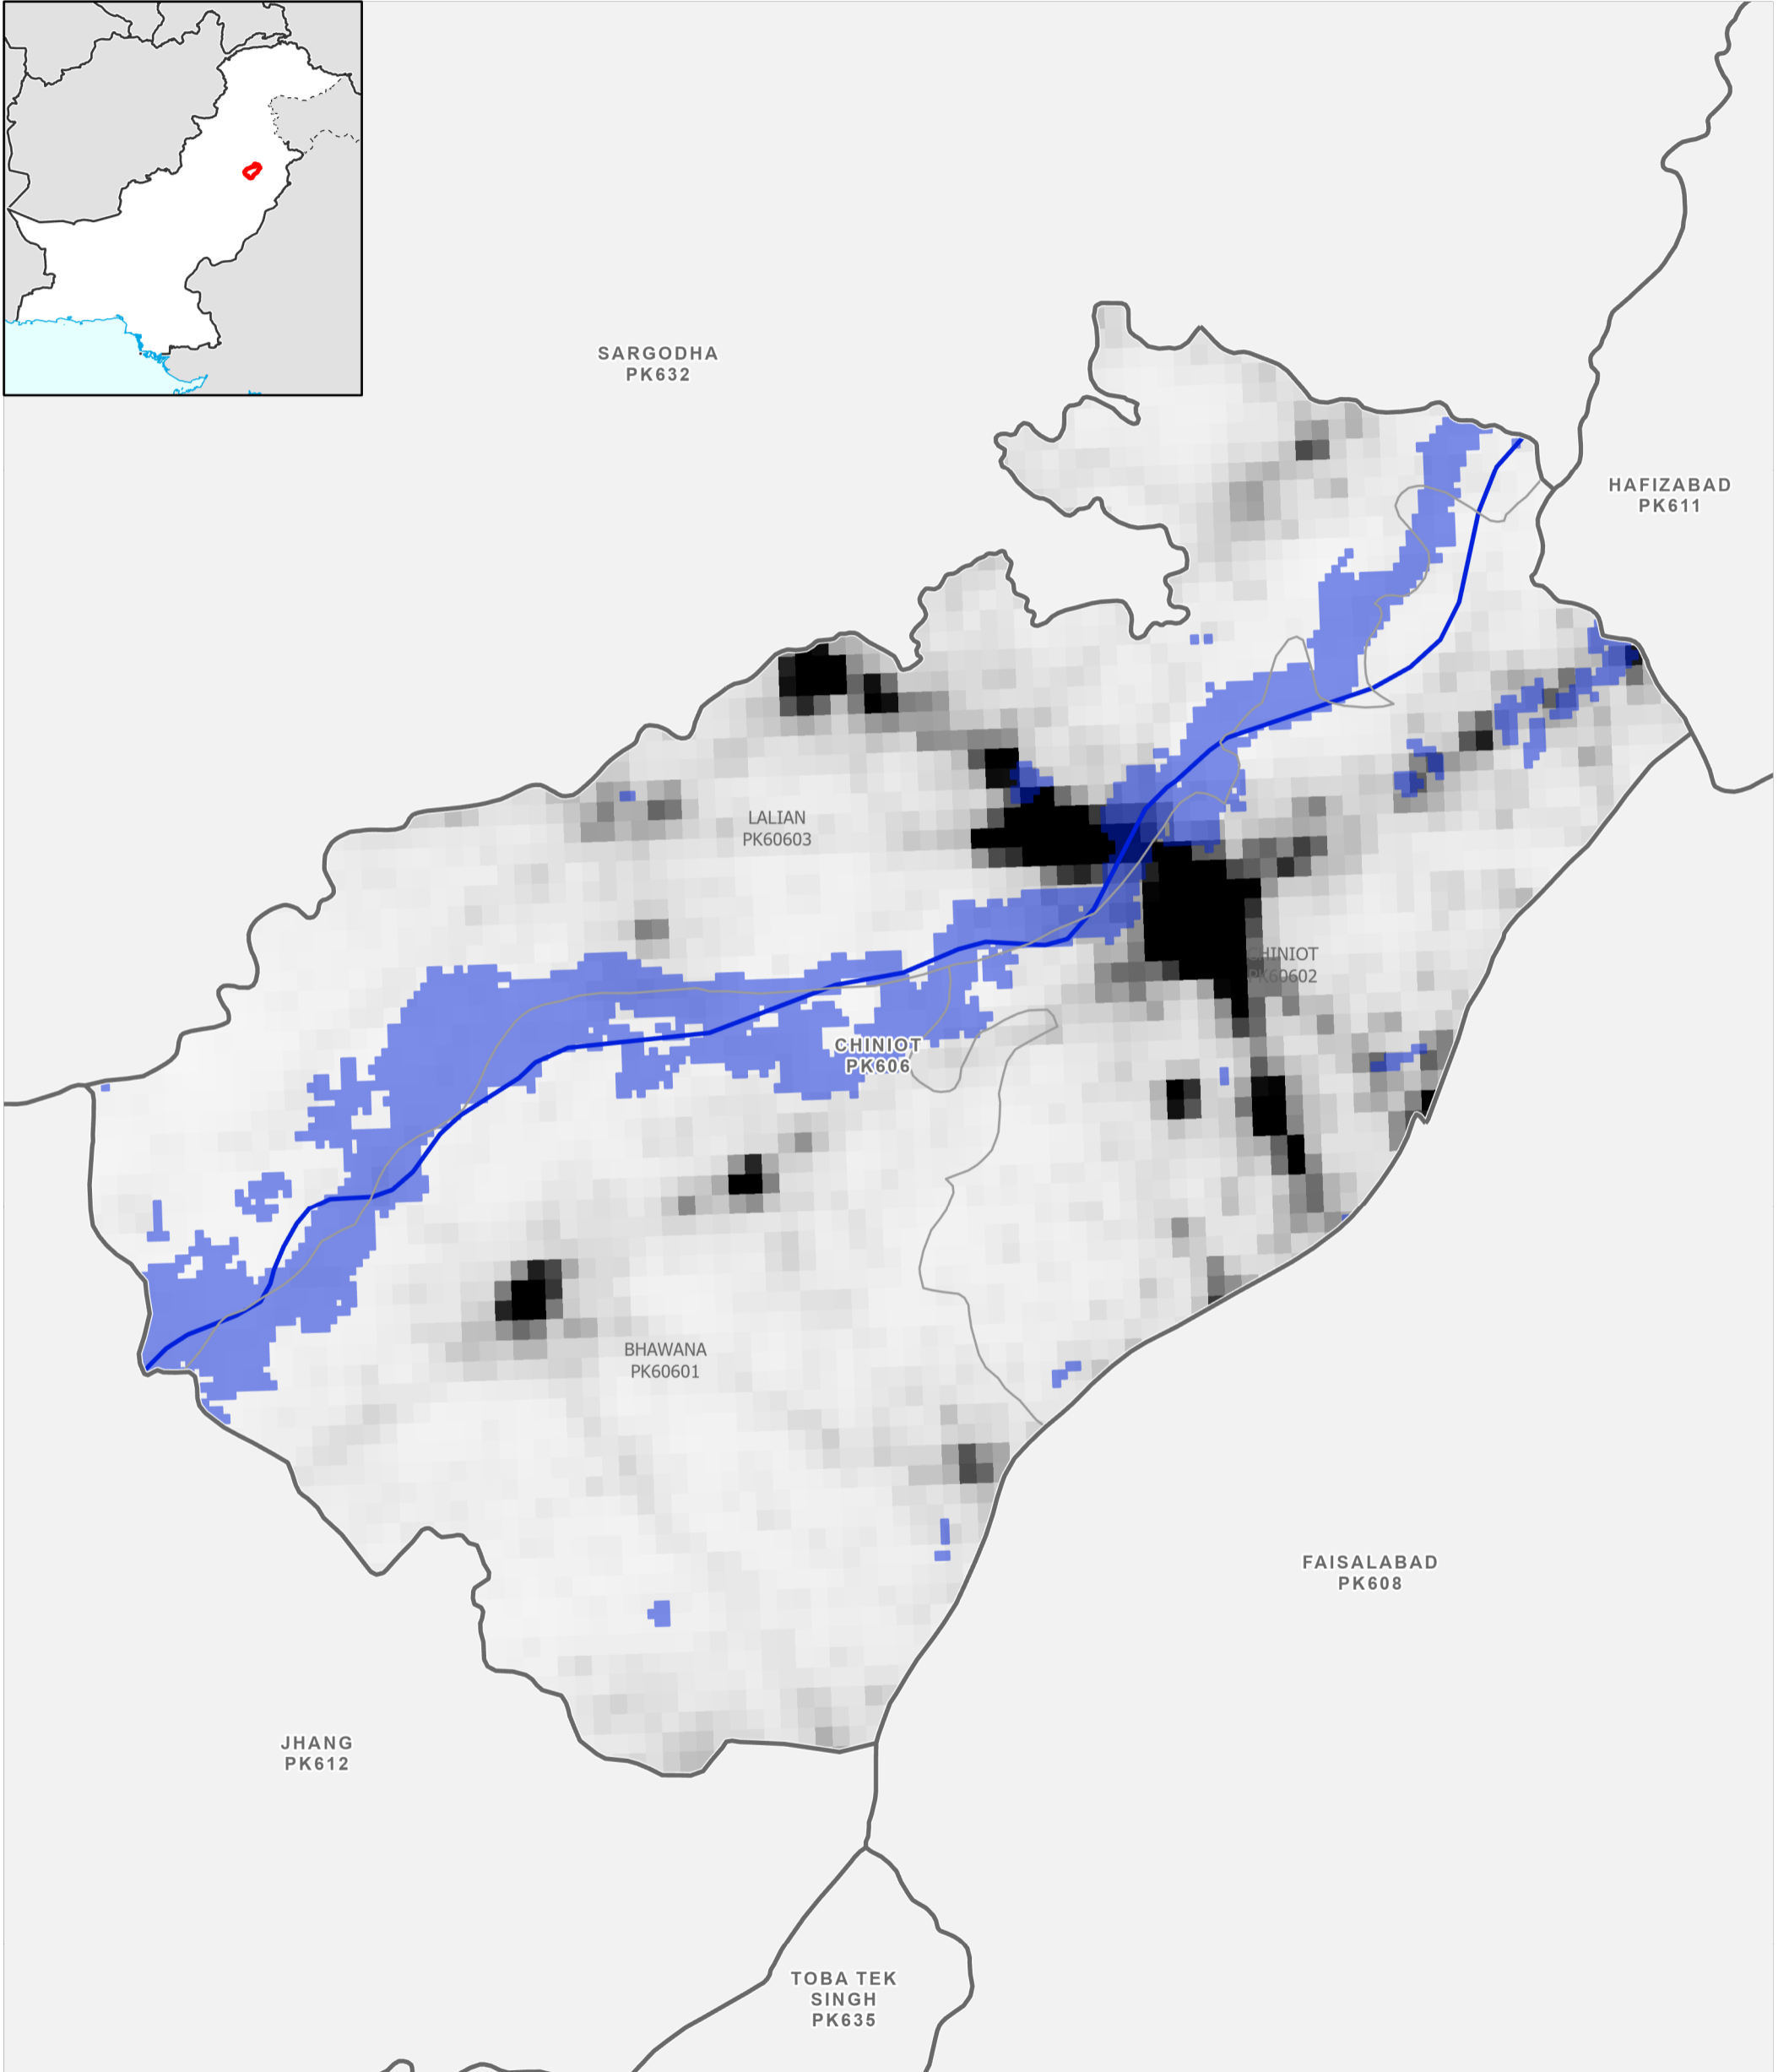

Settlements	Education	Boundaries	Population per km²
★ Capital	🎓 School	— International	78,000
⊙ City	🎓 College; University	- - Disputed	0
● Town	Health	— Province	Max flood extent
● Village	🏥 Clinic	— Districts	01 - 29 August 2022
■ Hamlet	🏥 Hospital	— Tehsil	

Data Sources
Pakistan Census Office, Open Street Map, GADM, Worldpop, UNOSAT
Map created by MapAction (10/09/2022)