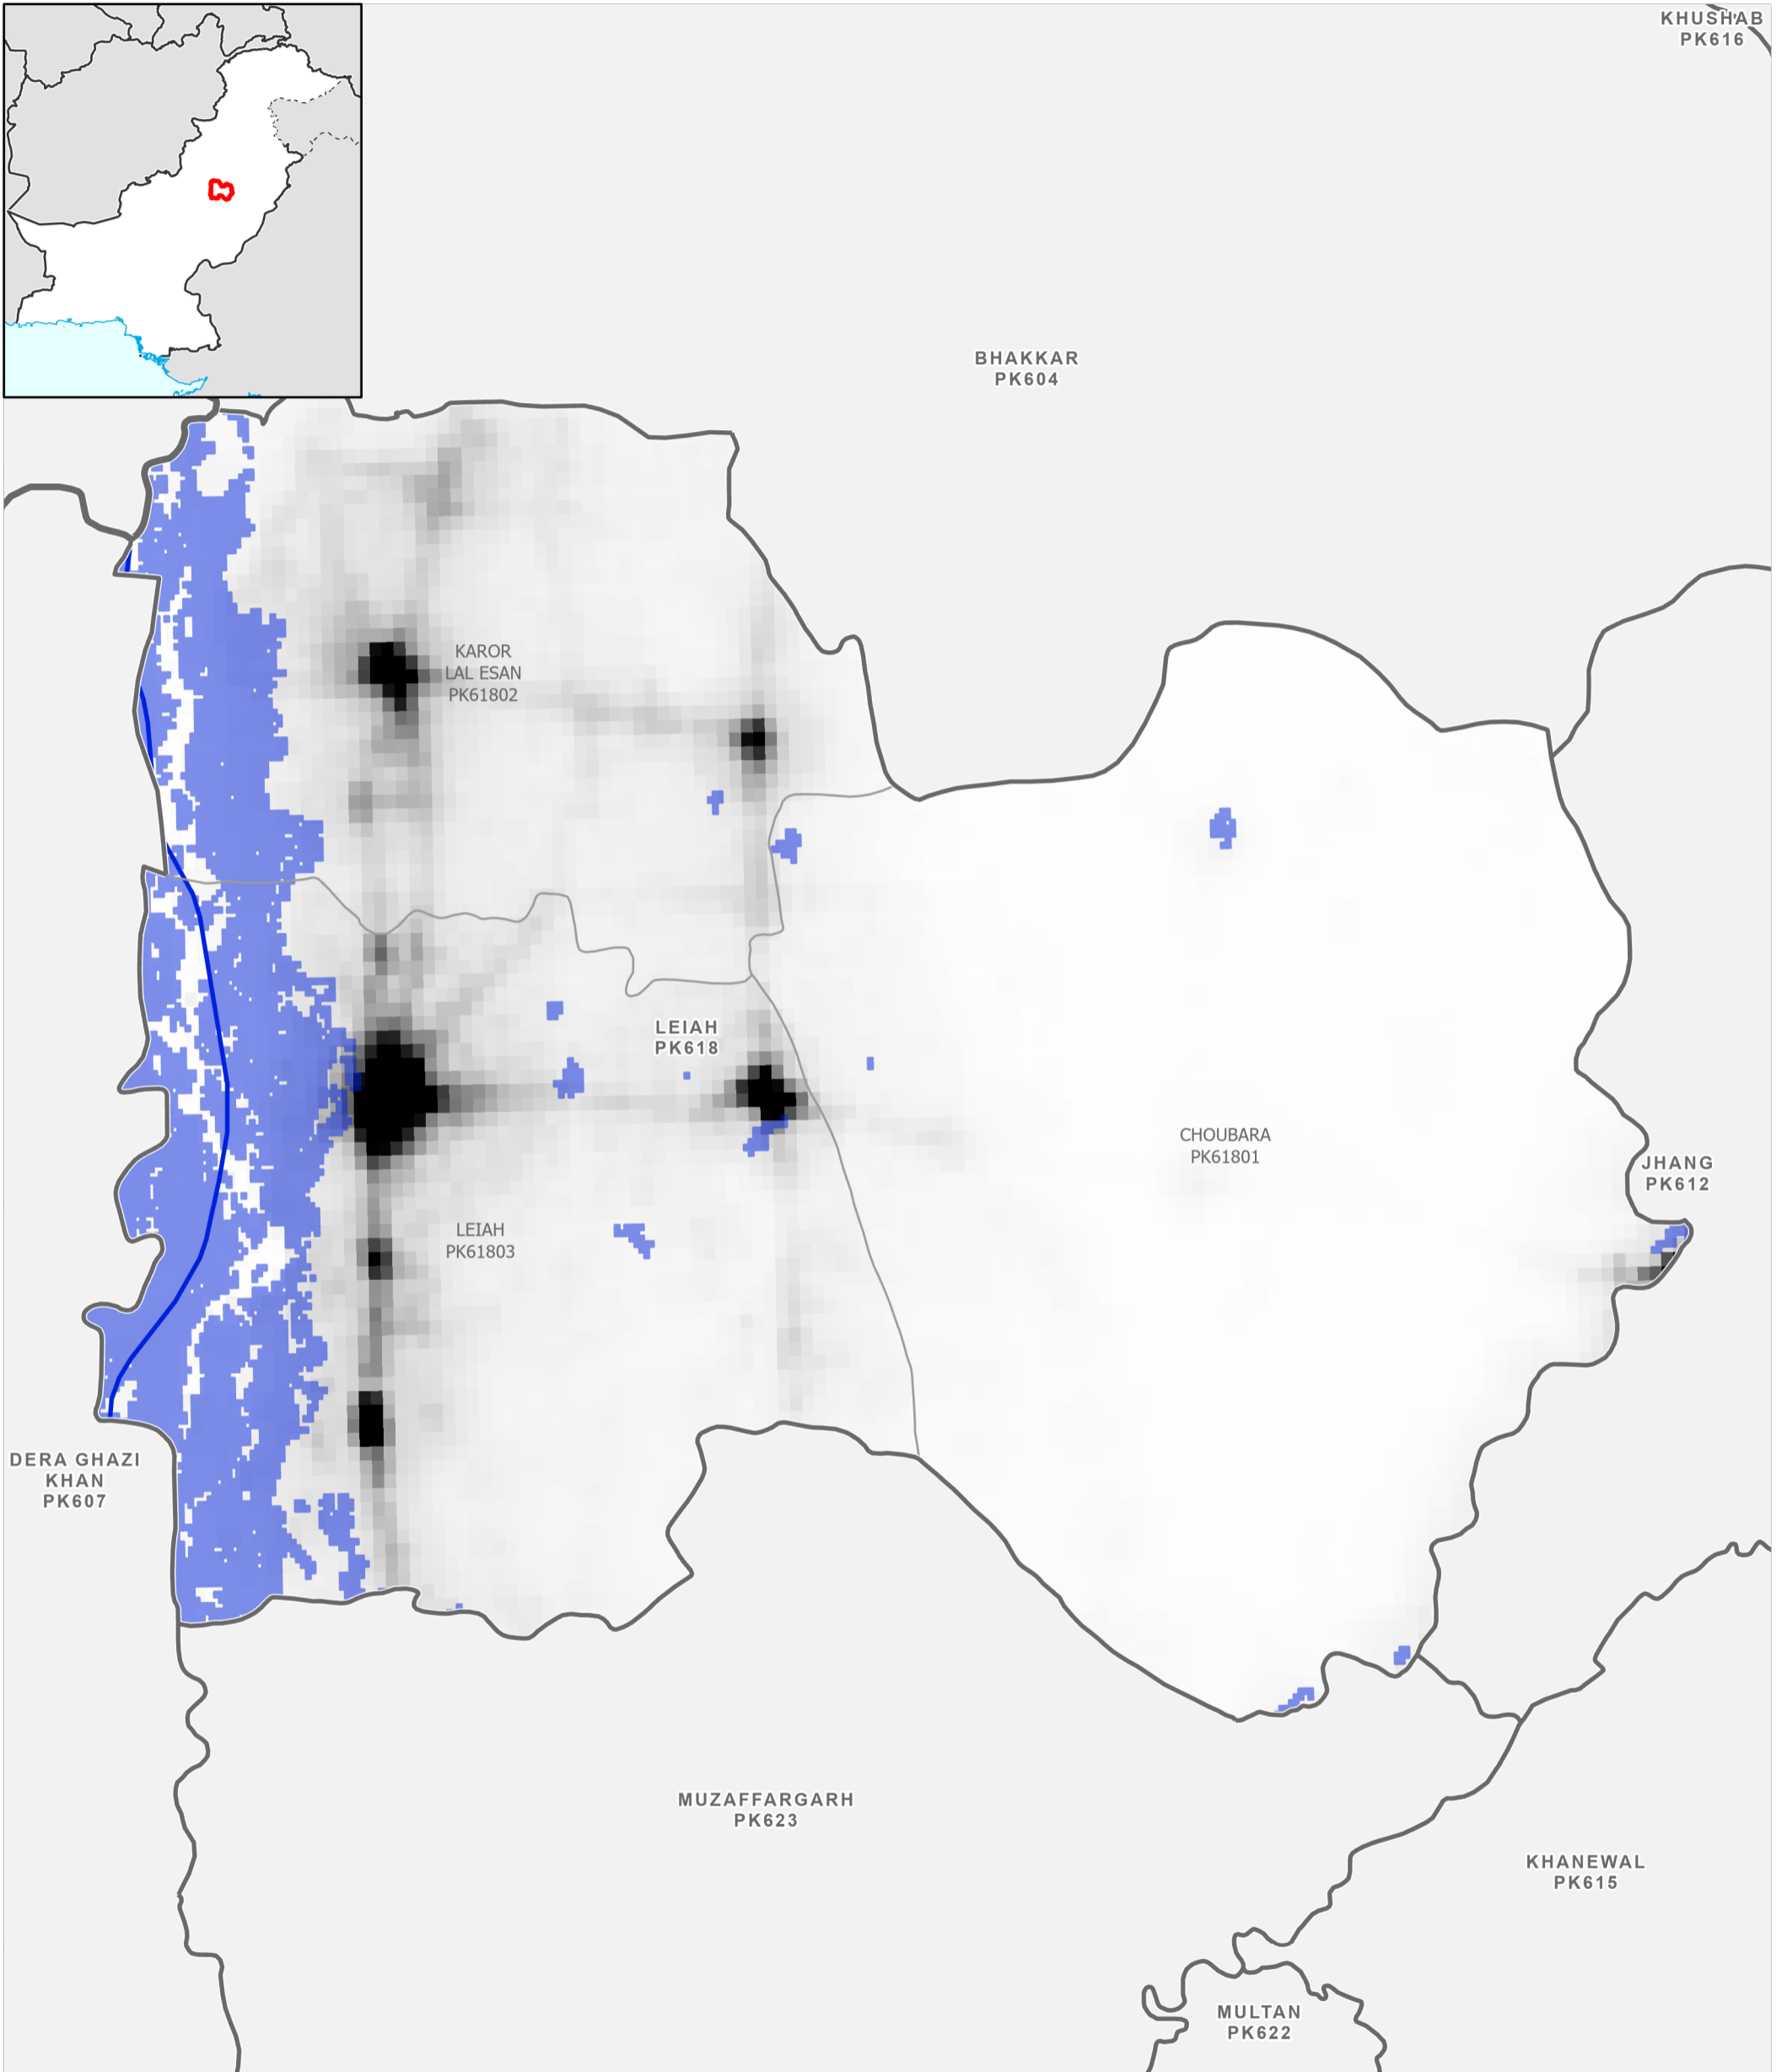

KHUSHAB
PK616

DERA GHAZI
KHAN
PK607

BHAKKAR
PK604

KAROR
LAL ESAN
PK61802

LEIAH
PK618

LEIAH
PK61803

CHOUBARA
PK61801

JHANG
PK612

MUZAFFARGARH
PK623

KHANEWAL
PK615

MULTAN
PK622

Settlements	Education	Boundaries	Population per km²
★ Capital	🎓 School	— International	78,000
⊙ City	🎓 College; University	- - Disputed	0
● Town	Health	— Province	Max flood extent
● Village	🏥 Clinic	— Districts	01 - 29 August 2022
■ Hamlet	🏥 Hospital	— Tehsil	

Data Sources
Pakistan Census Office, Open Street Map, GADM, Worldpop, UNOSAT
Map created by MapAction (10/09/2022)