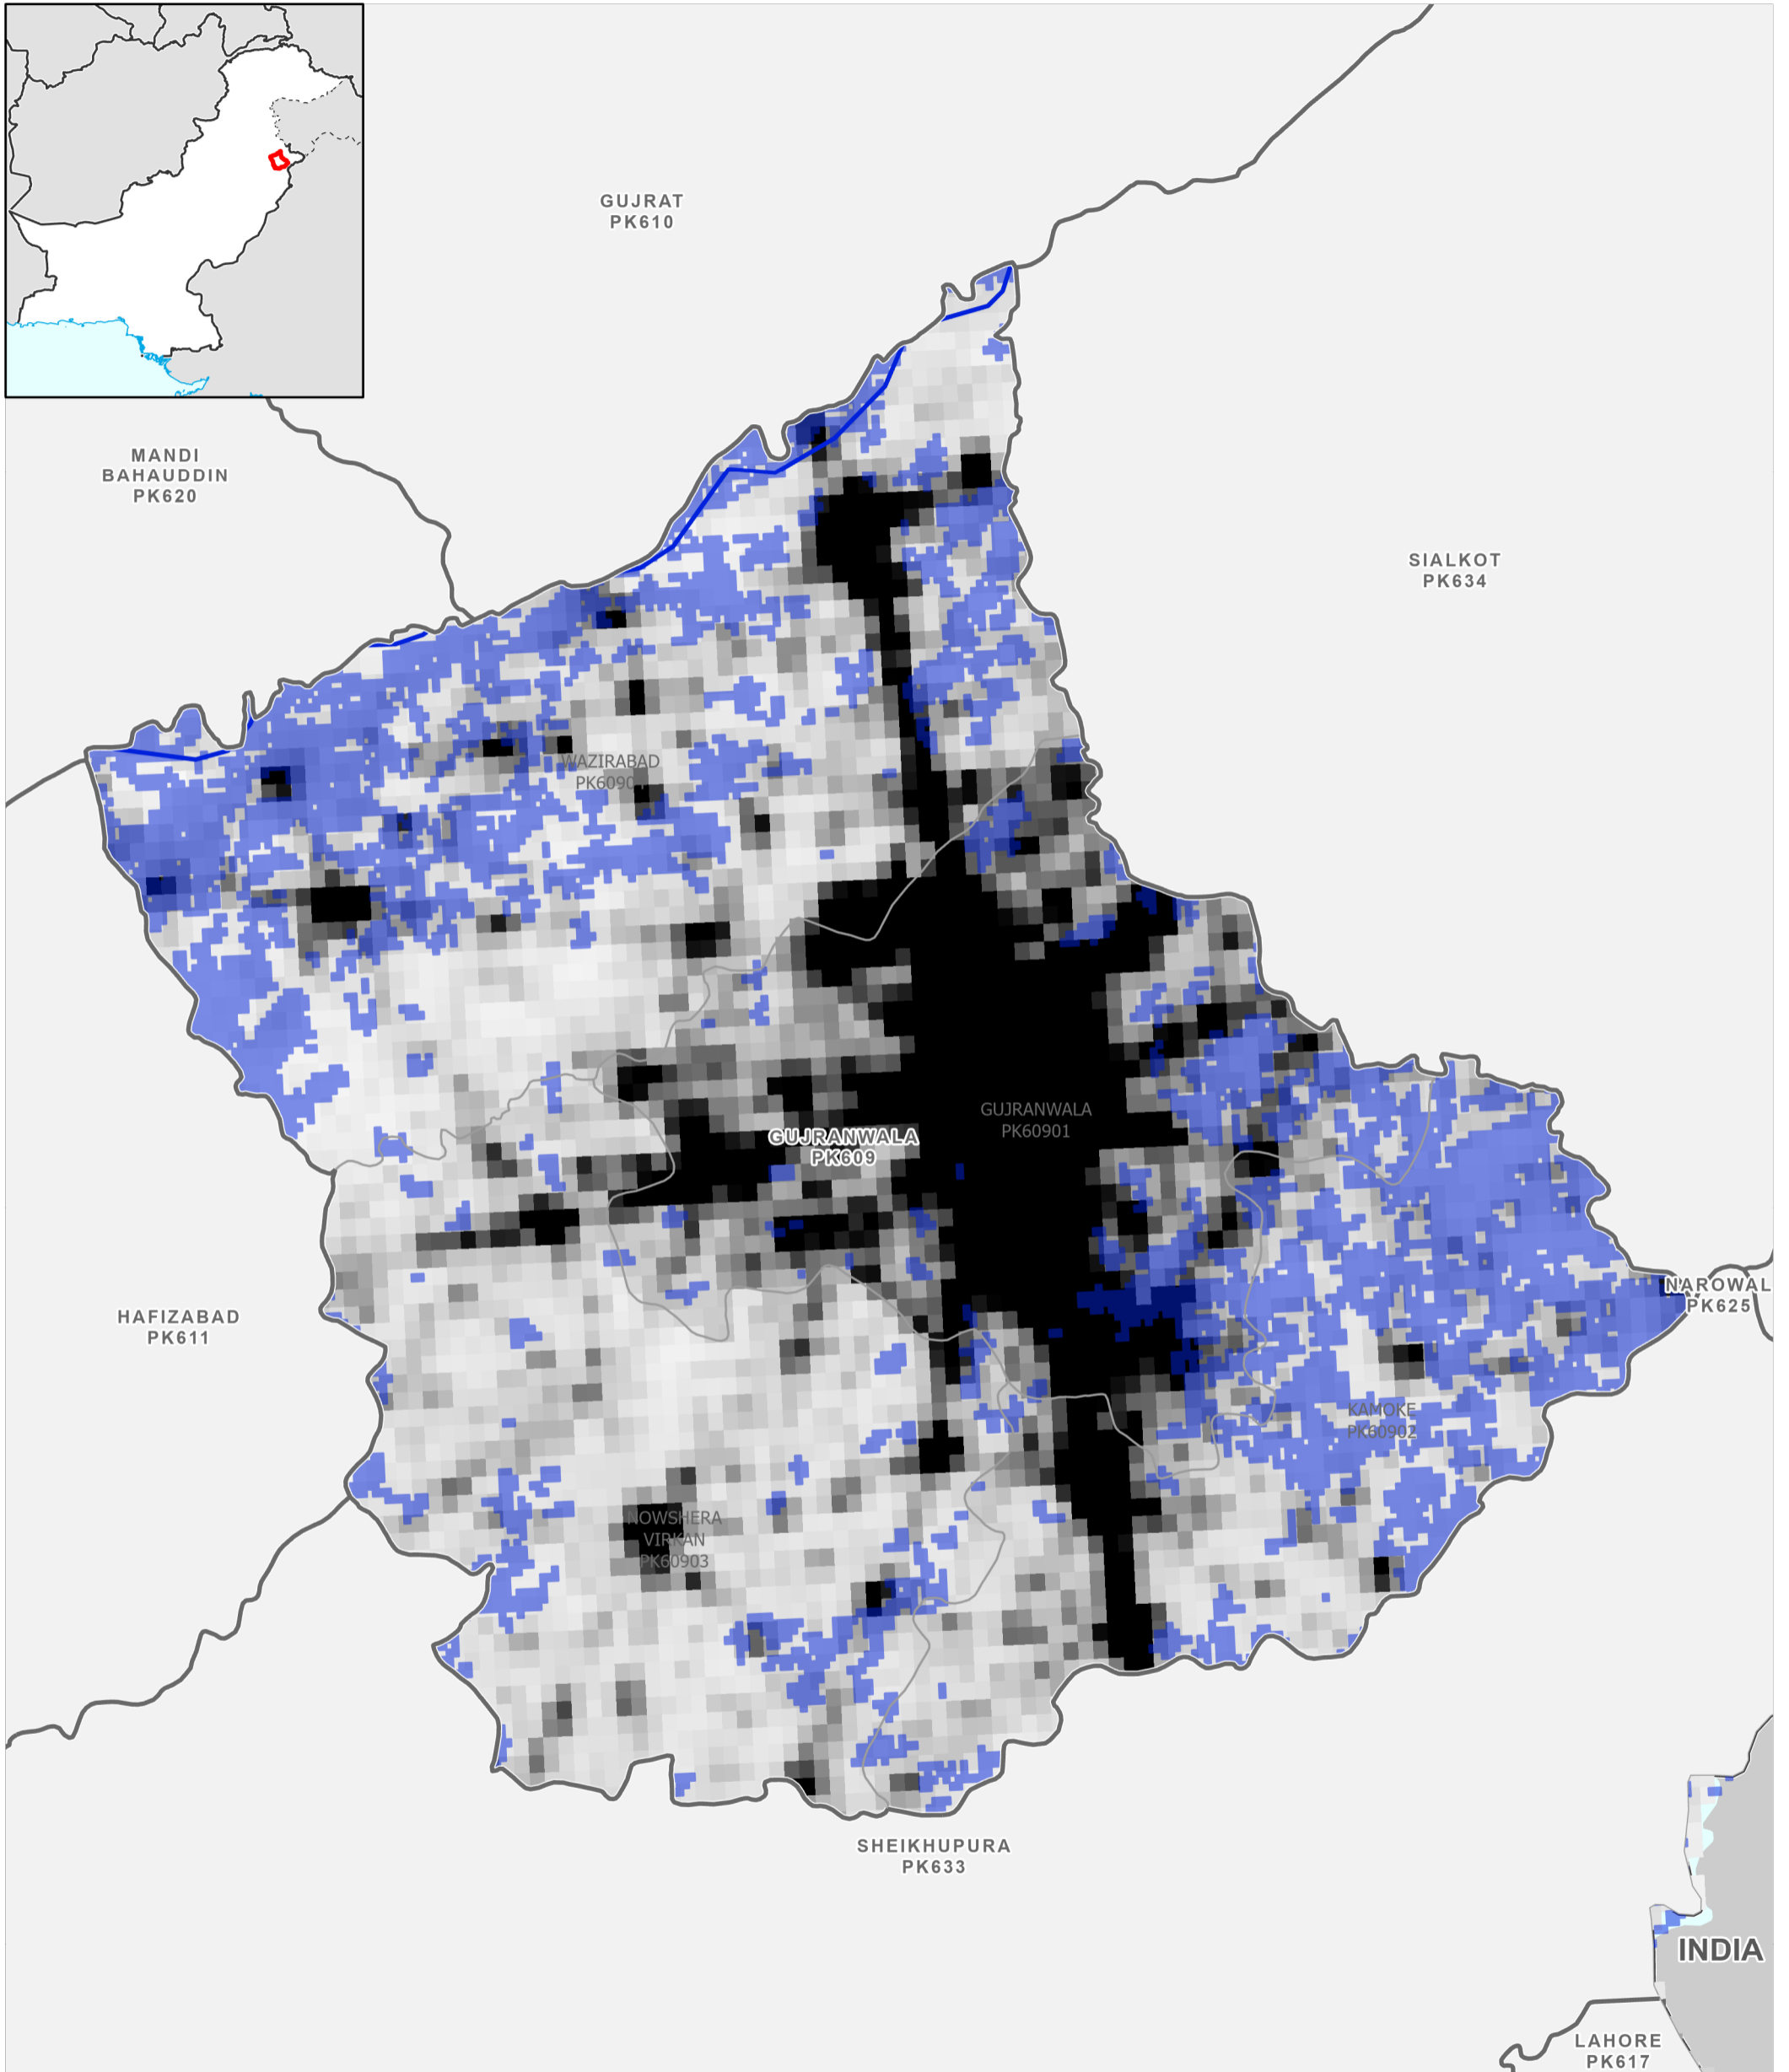

Settlements	Education	Boundaries	Population per km²
★ Capital	🎓 School	— International	78,000
⊙ City	🎓 College; University	- - Disputed	0
● Town	Health	— Province	Max flood extent
● Village	🏥 Clinic	— Districts	01 - 29 August 2022
■ Hamlet	🏥 Hospital	— Tehsil	

Data Sources
Pakistan Census Office, Open Street Map, GADM, Worldpop, UNOSAT
Map created by MapAction (10/09/2022)