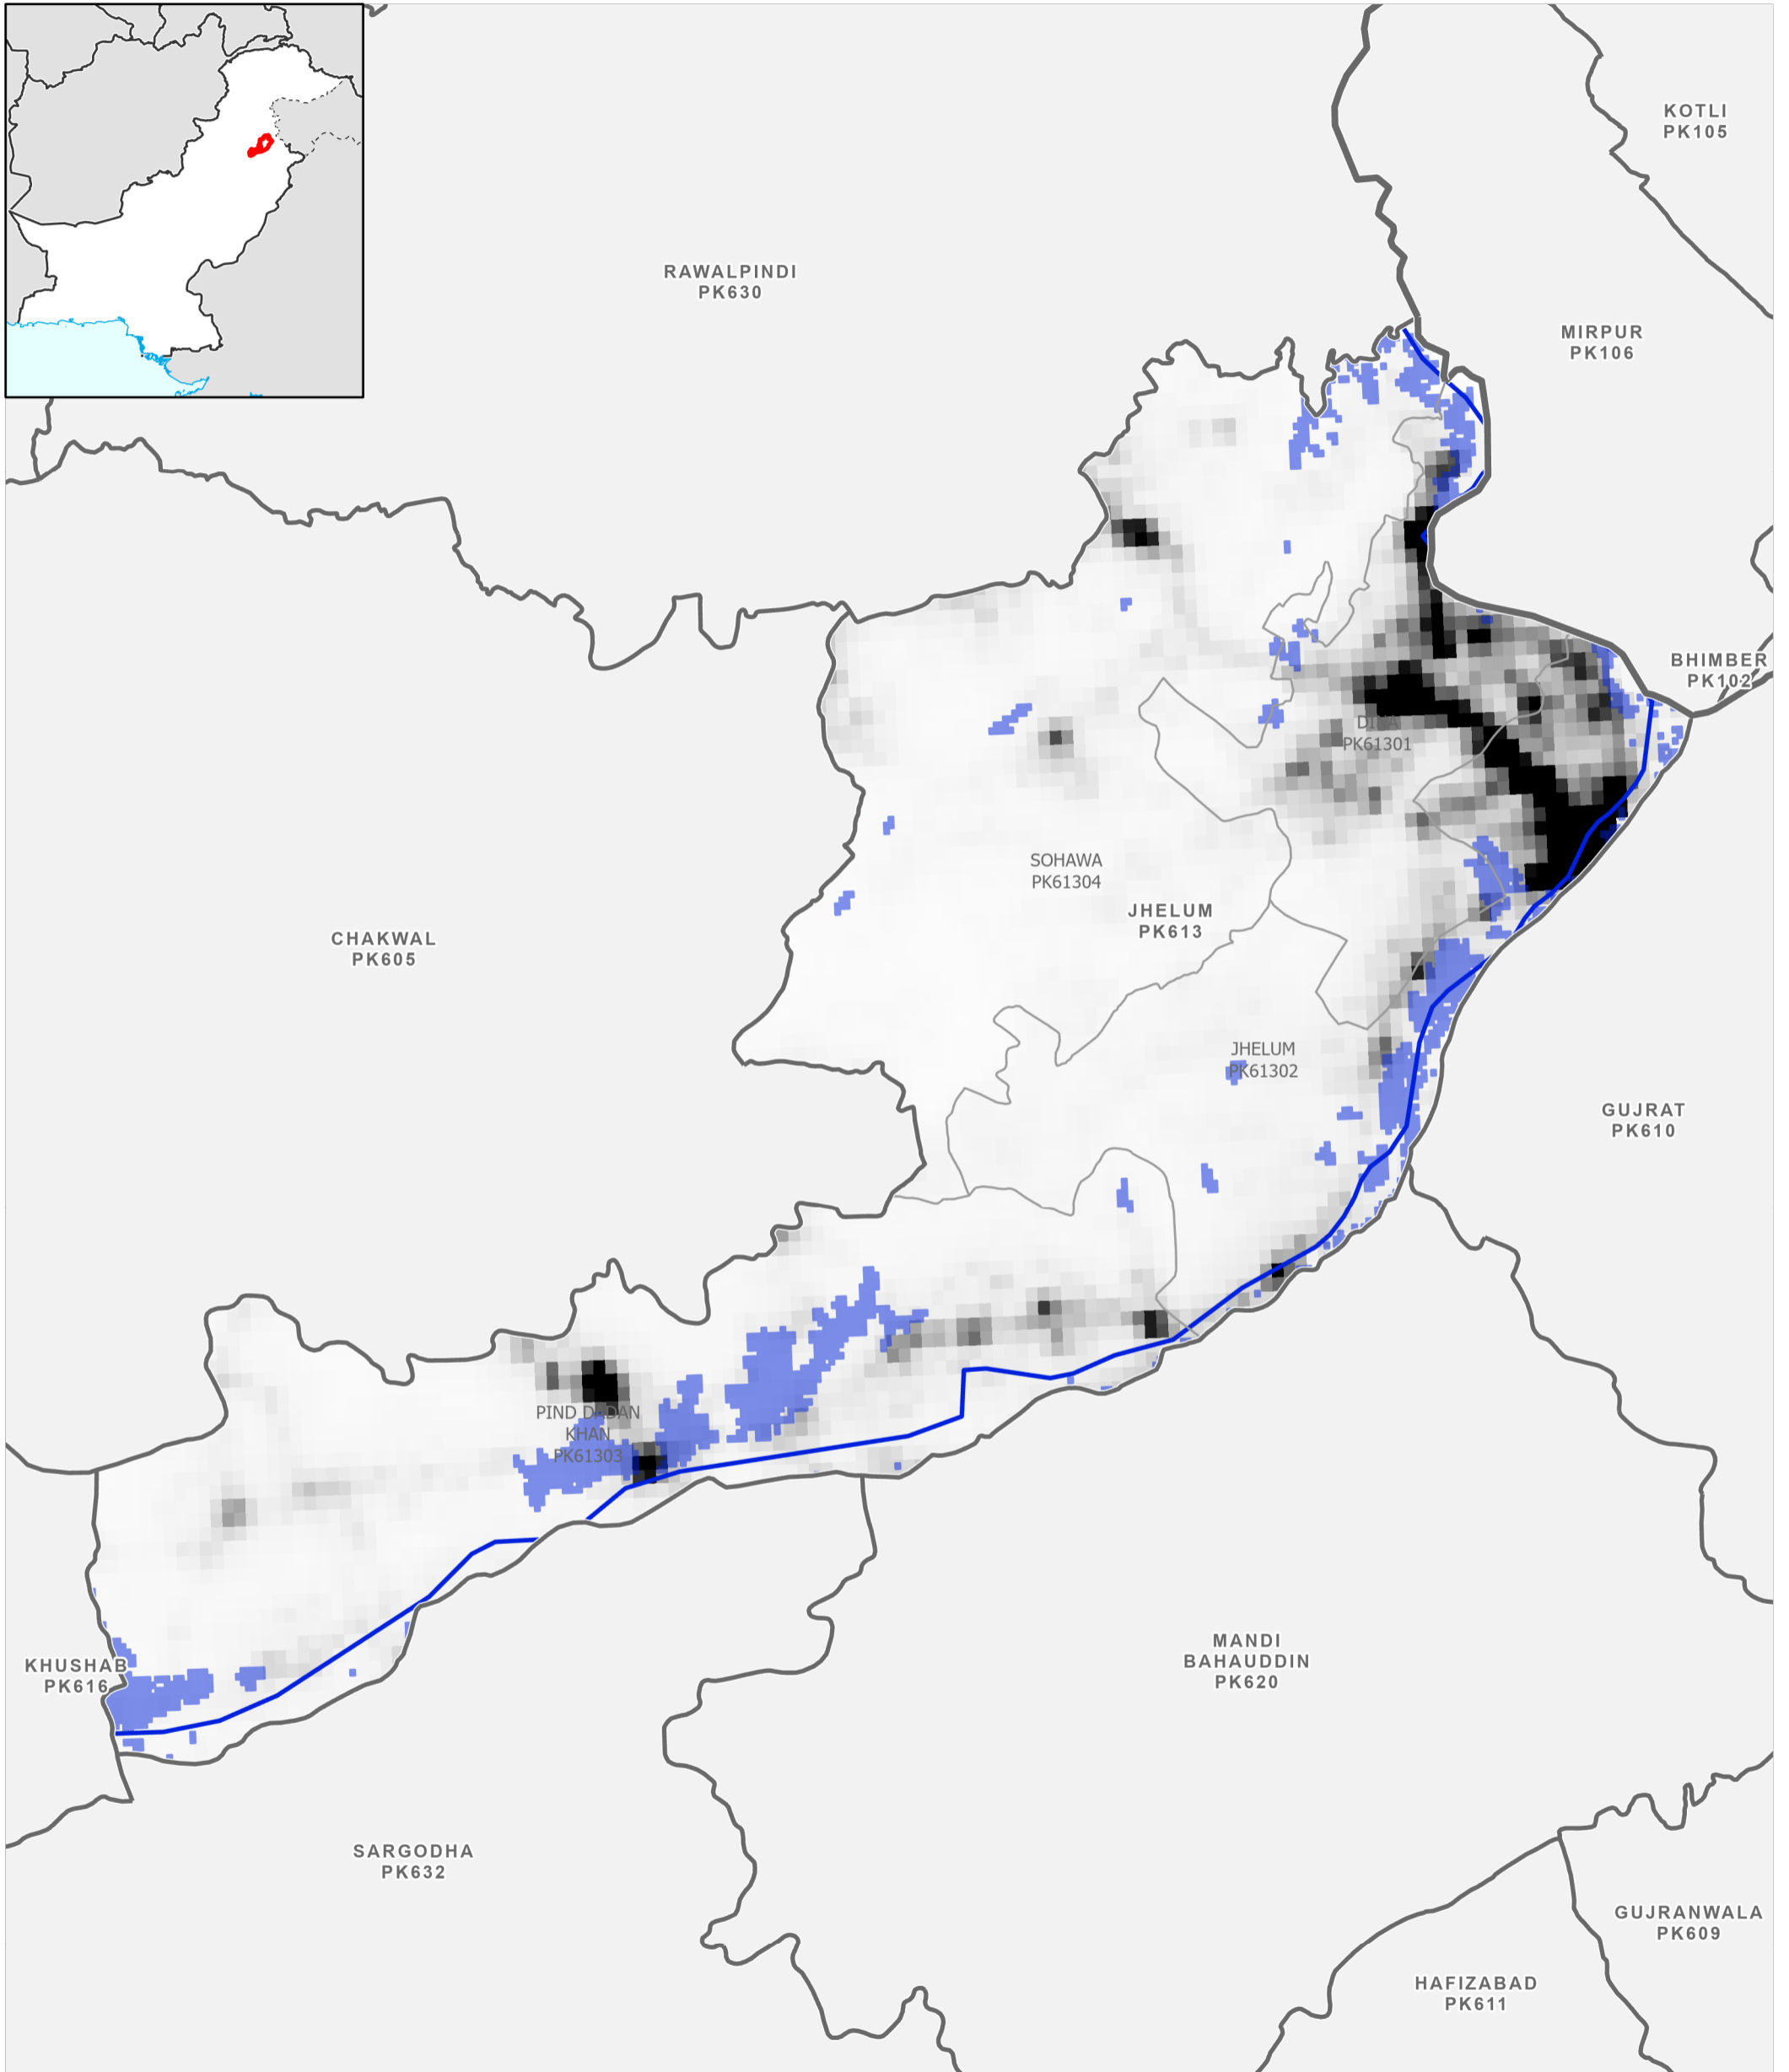

Settlements	Education	Boundaries	Population per km²
★ Capital	🎓 School	— International	78,000
⊙ City	🎓 College; University	- - Disputed	0
● Town	Health	— Province	Max flood extent
● Village	🏥 Clinic	— Districts	01 - 29 August 2022
■ Hamlet	🏥 Hospital	— Tehsil	

Data Sources
Pakistan Census Office, Open Street Map, GADM, Worldpop, UNOSAT
Map created by MapAction (10/09/2022)