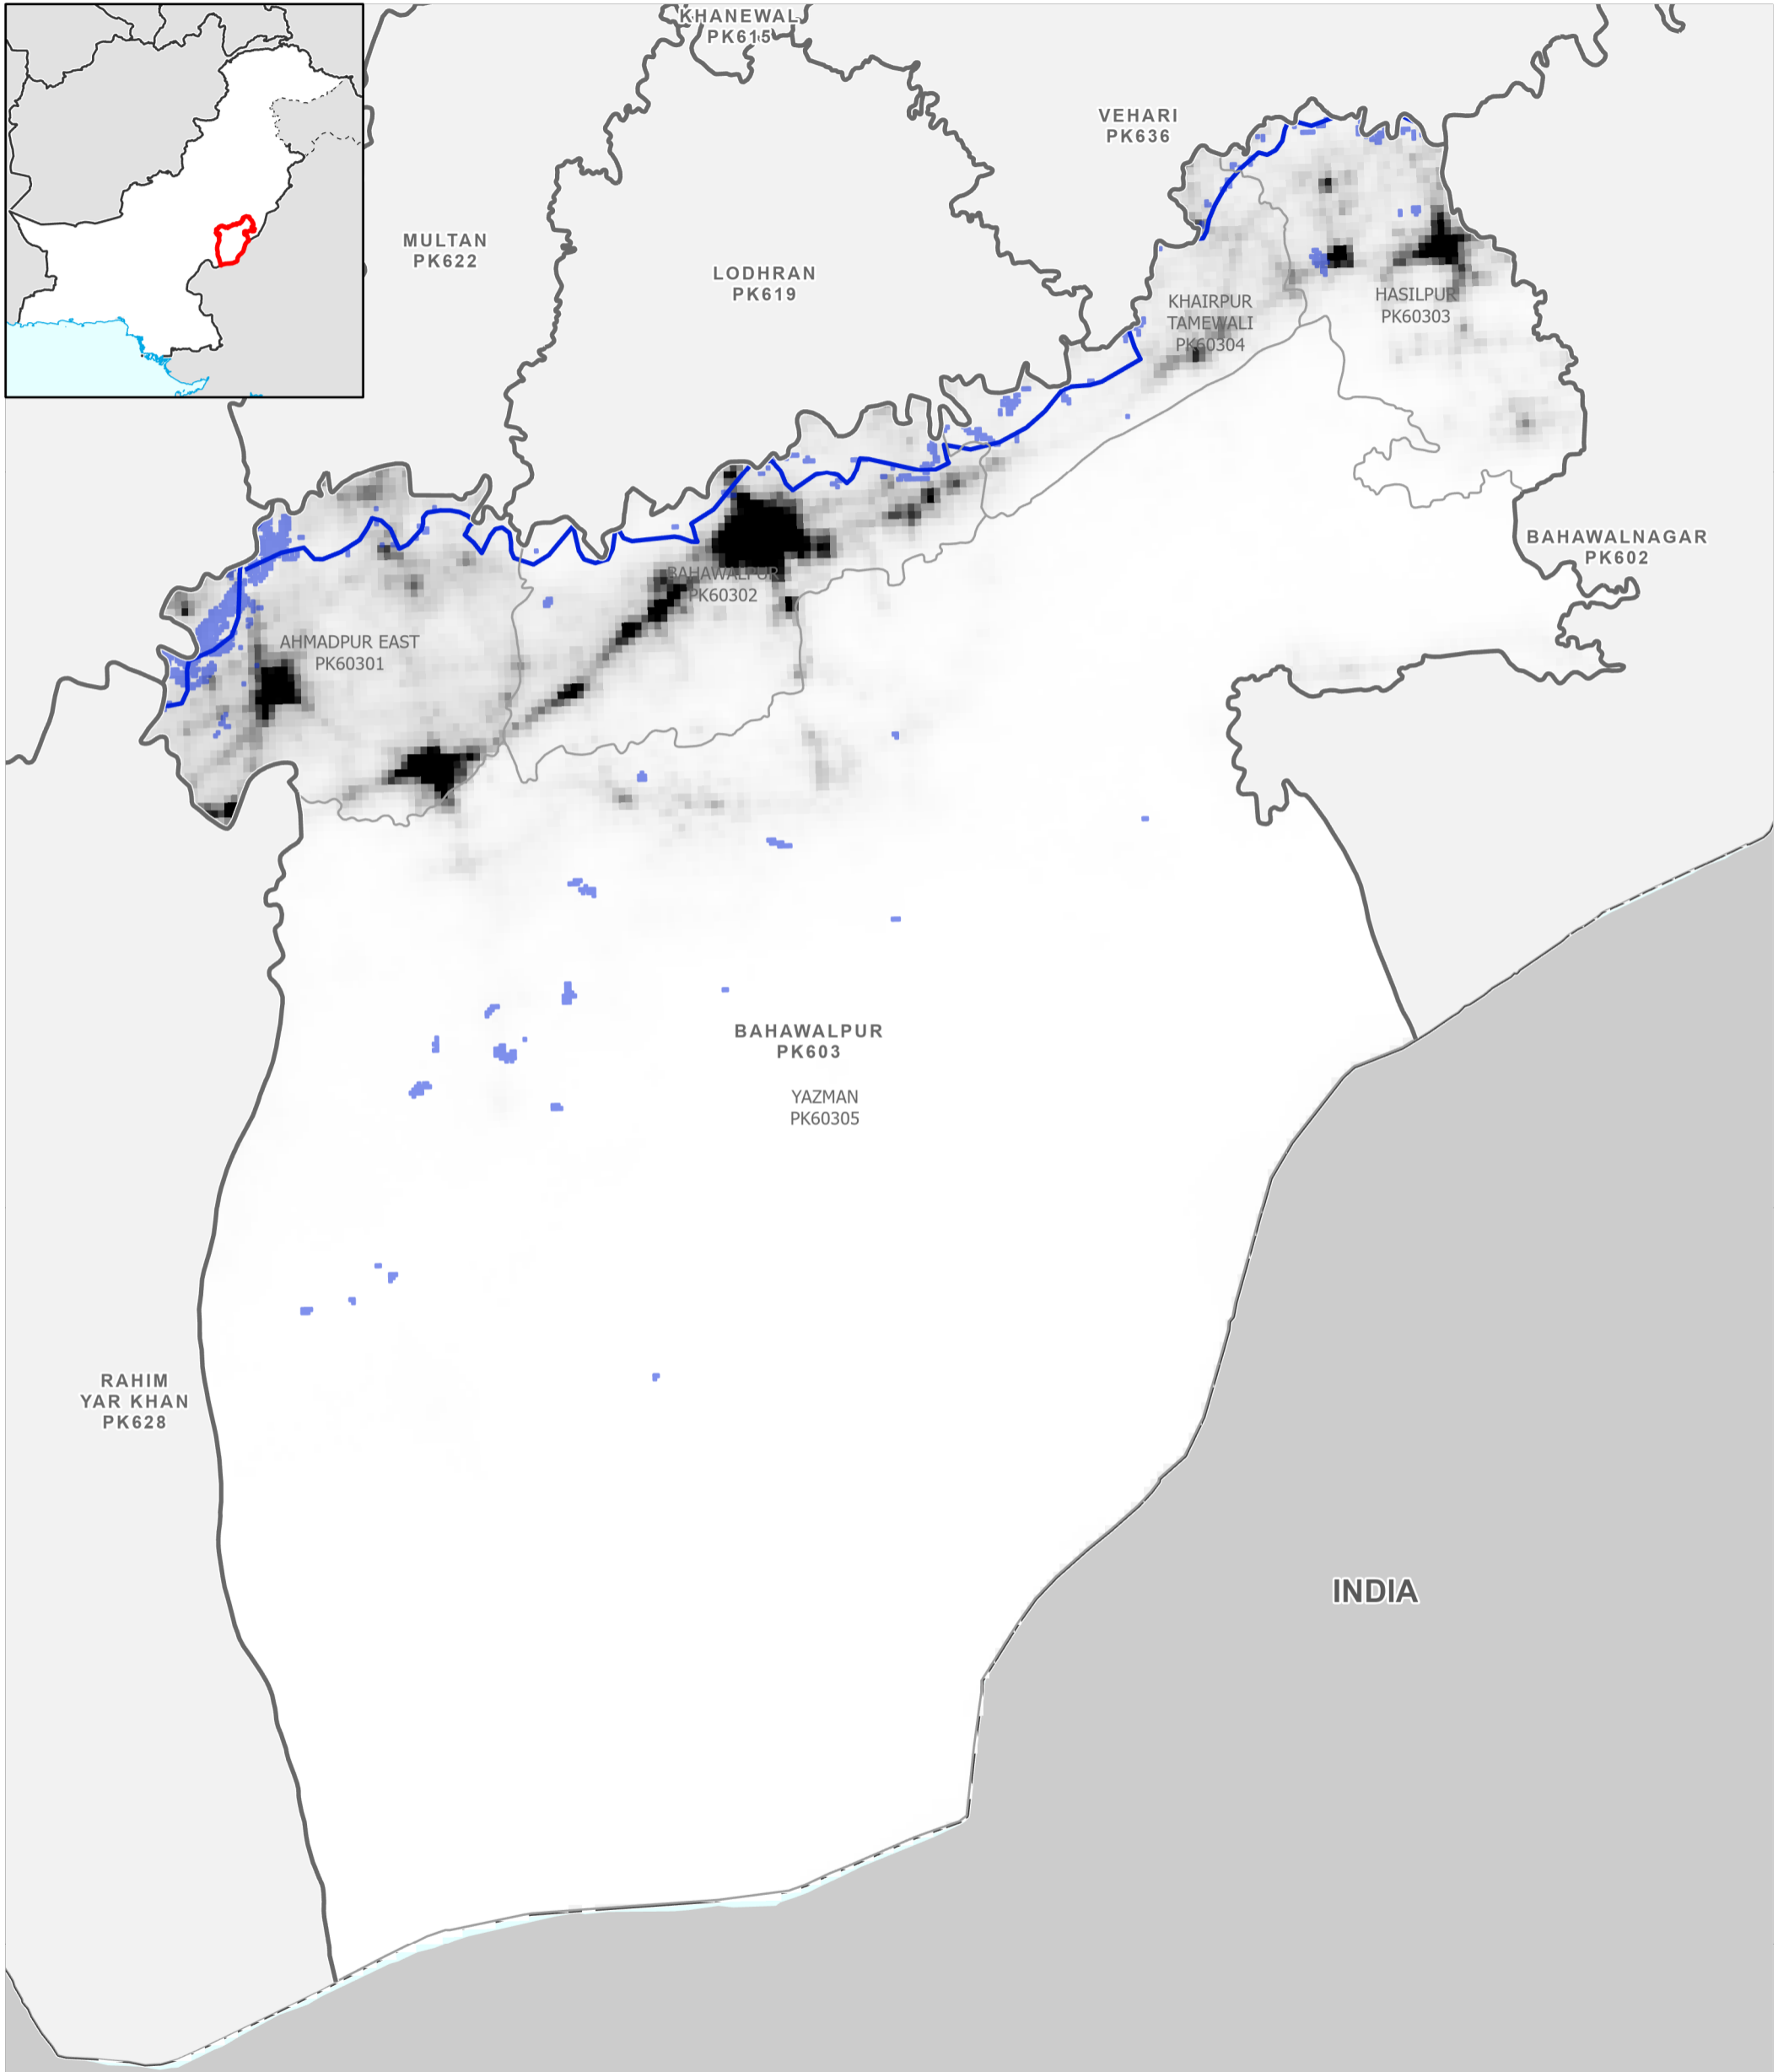

Settlements	Education	Boundaries	Population per km²
★ Capital	🎓 School	— International	78,000
⊙ City	🎓 College; University	- - Disputed	0
● Town	Health	— Province	Max flood extent
● Village	🏥 Clinic	— Districts	01 - 29 August 2022
■ Hamlet	🏥 Hospital	— Tehsil	

Data Sources
Pakistan Census Office, Open Street Map, GADM, Worldpop, UNOSAT
Map created by MapAction (10/09/2022)