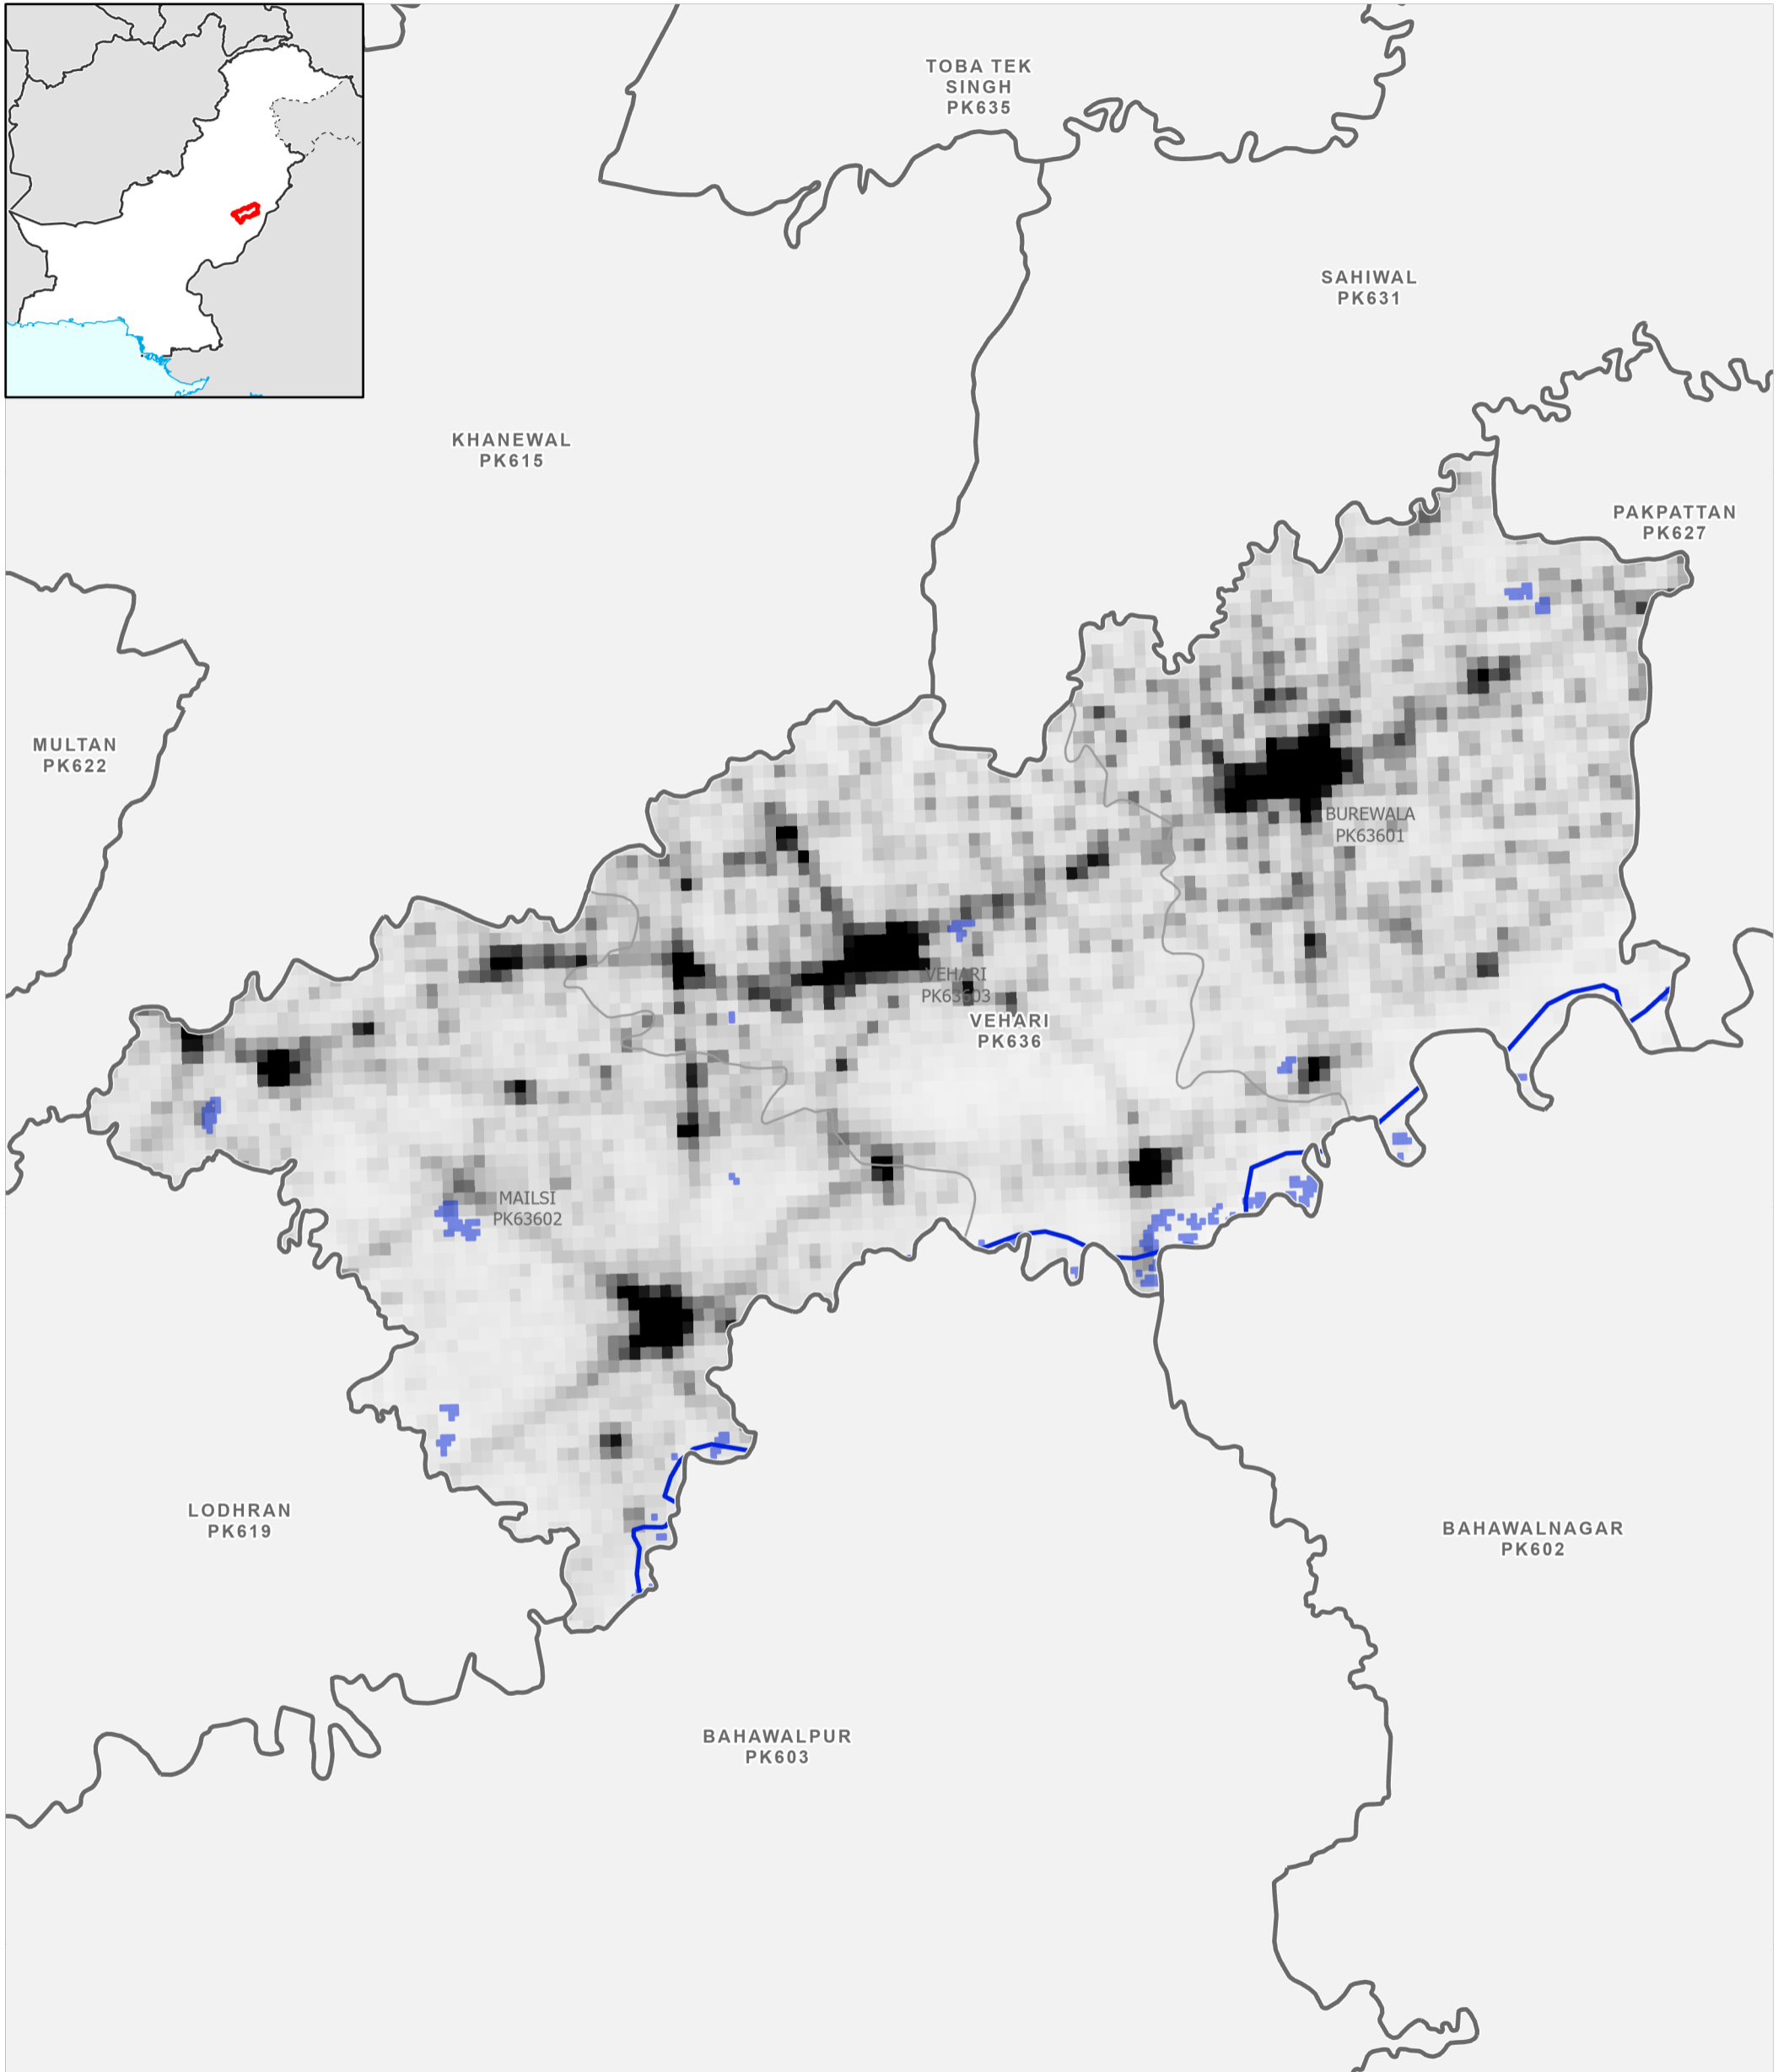

Settlements	Education	Boundaries	Population per km²
★ Capital	🎓 School	— International	78,000
⊙ City	🎓 College; University	- - Disputed	0
● Town	Health	— Province	Max flood extent
● Village	🏥 Clinic	— Districts	01 - 29 August 2022
■ Hamlet	🏥 Hospital	— Tehsil	

Data Sources
Pakistan Census Office, Open Street Map, GADM, Worldpop, UNOSAT
Map created by MapAction (10/09/2022)