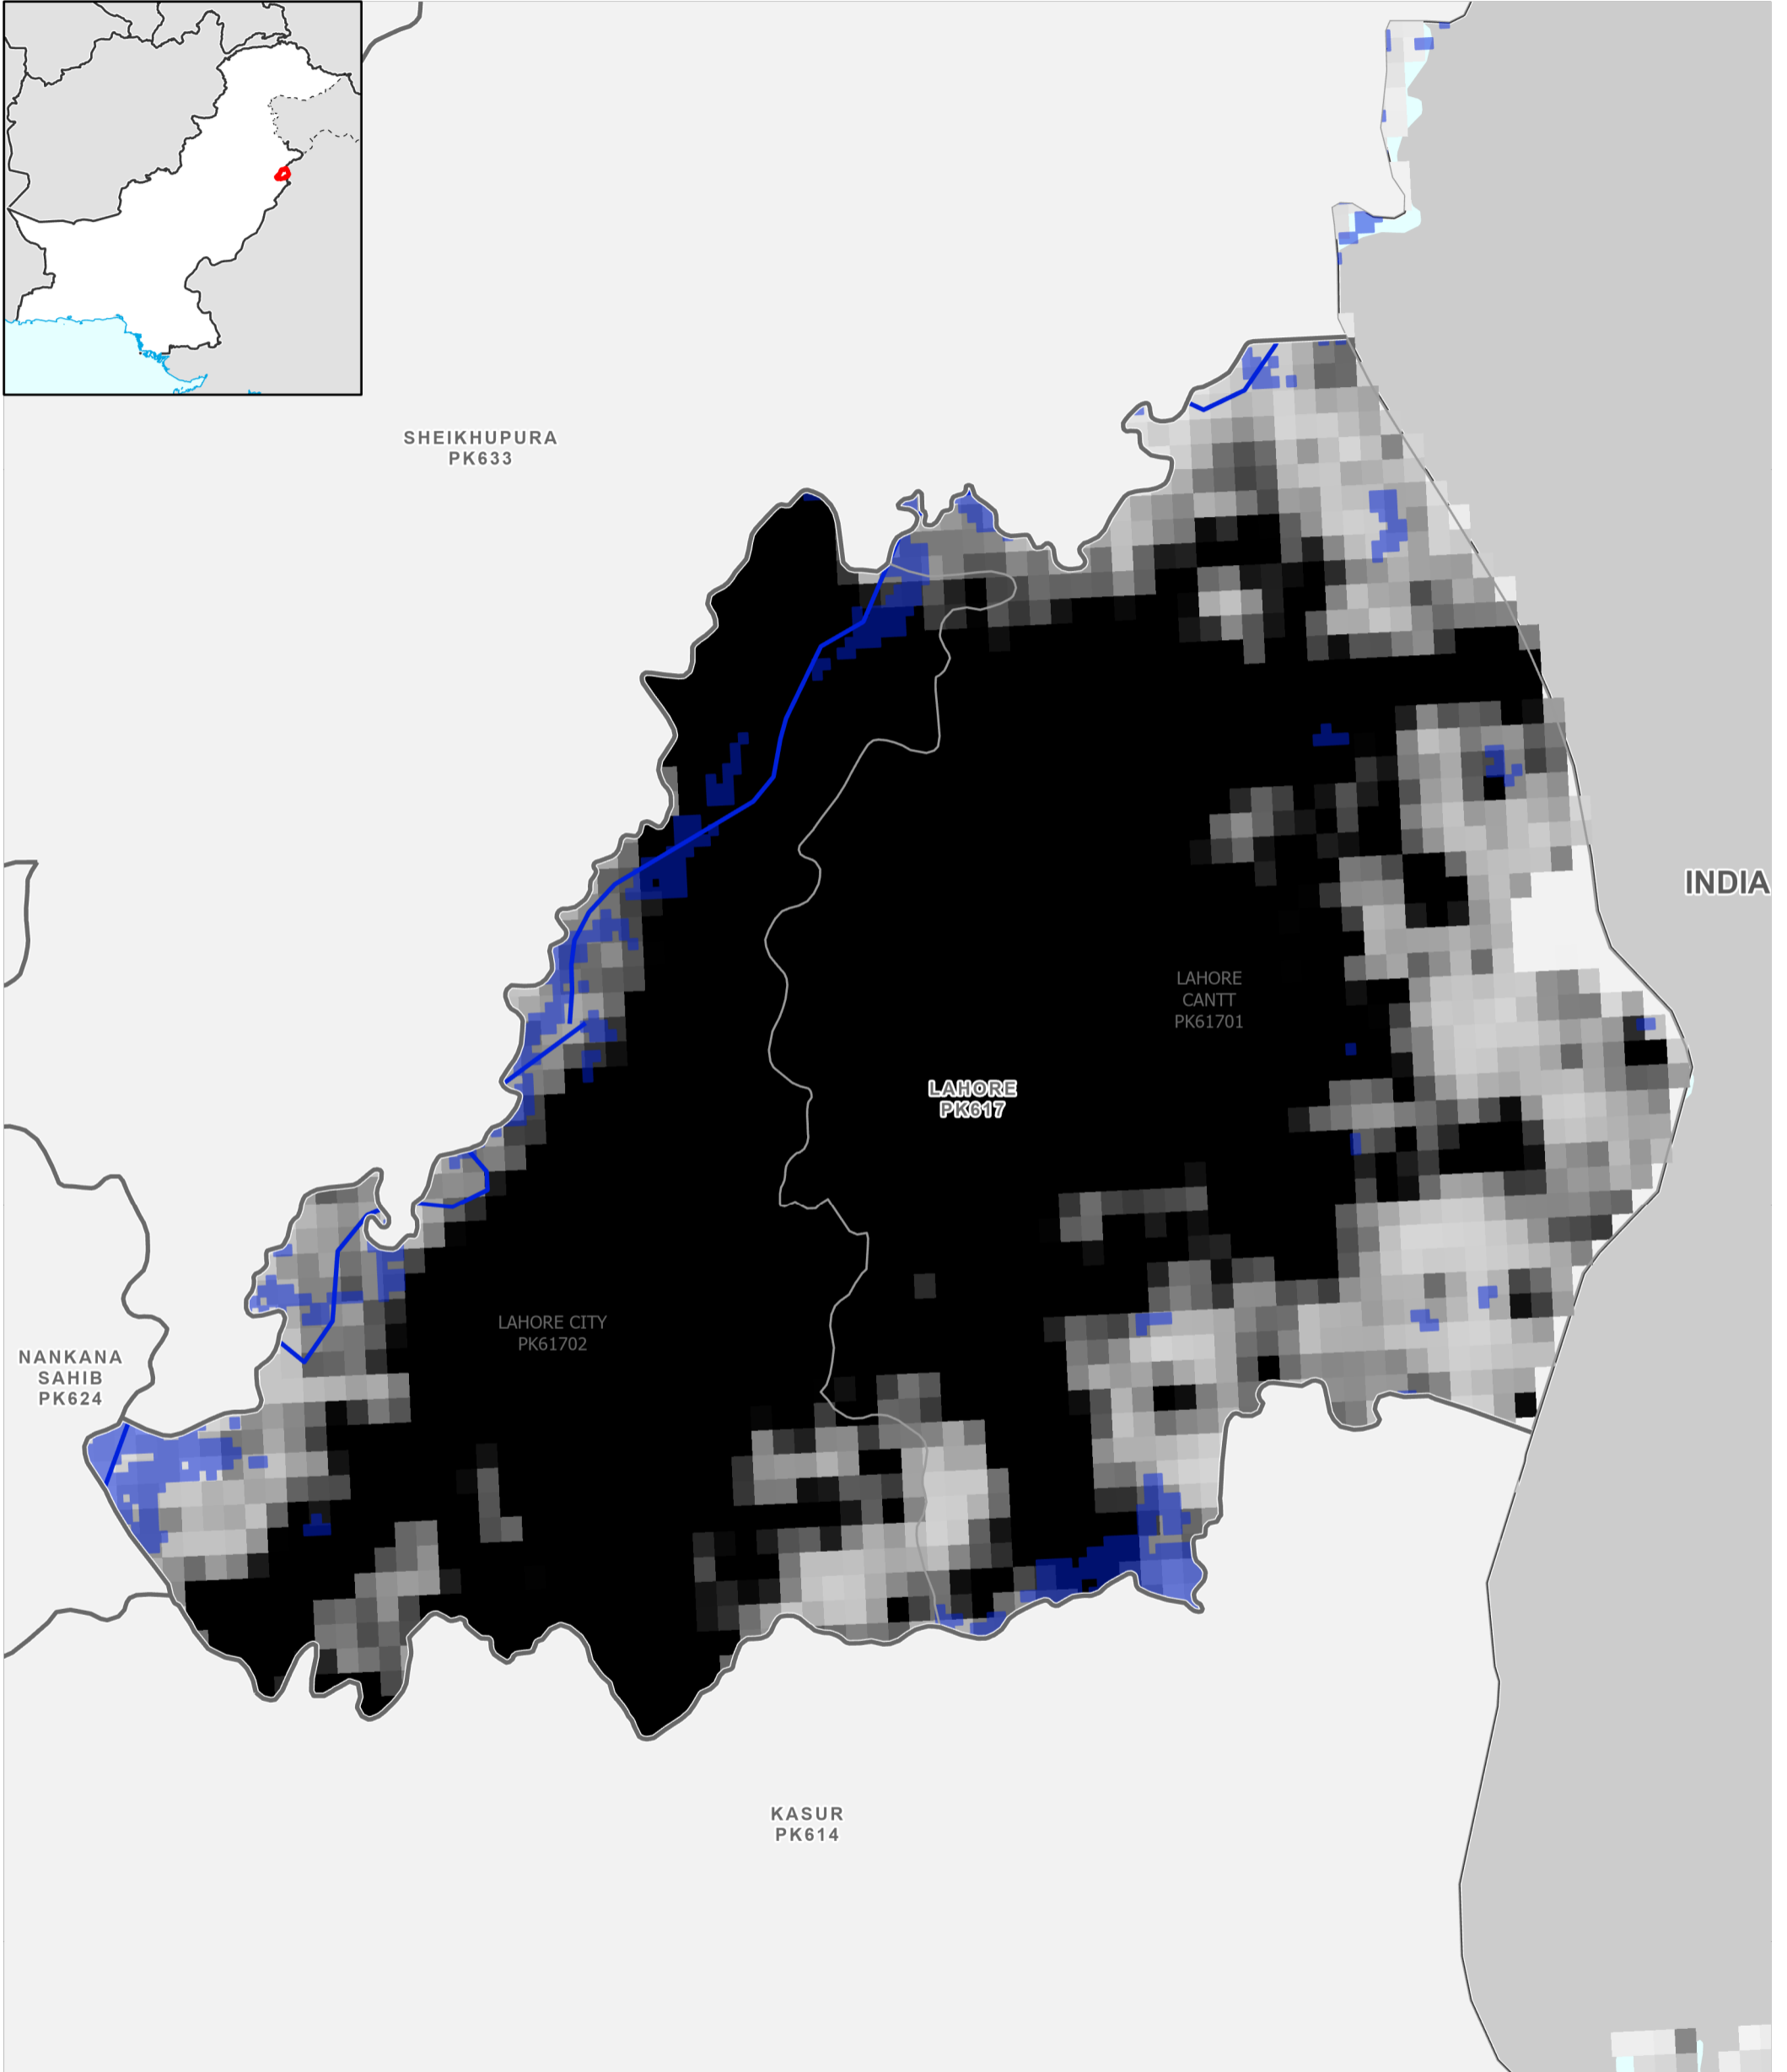

Settlements	Education	Boundaries	Population per km²
★ Capital	🎓 School	— International	78,000
⊙ City	🎓 College; University	- - Disputed	0
● Town	Health	— Province	Max flood extent
● Village	🏥 Clinic	— Districts	01 - 29 August 2022
■ Hamlet	🏥 Hospital	— Tehsil	

Data Sources
Pakistan Census Office, Open Street Map, GADM, Worldpop, UNOSAT
Map created by MapAction (10/09/2022)