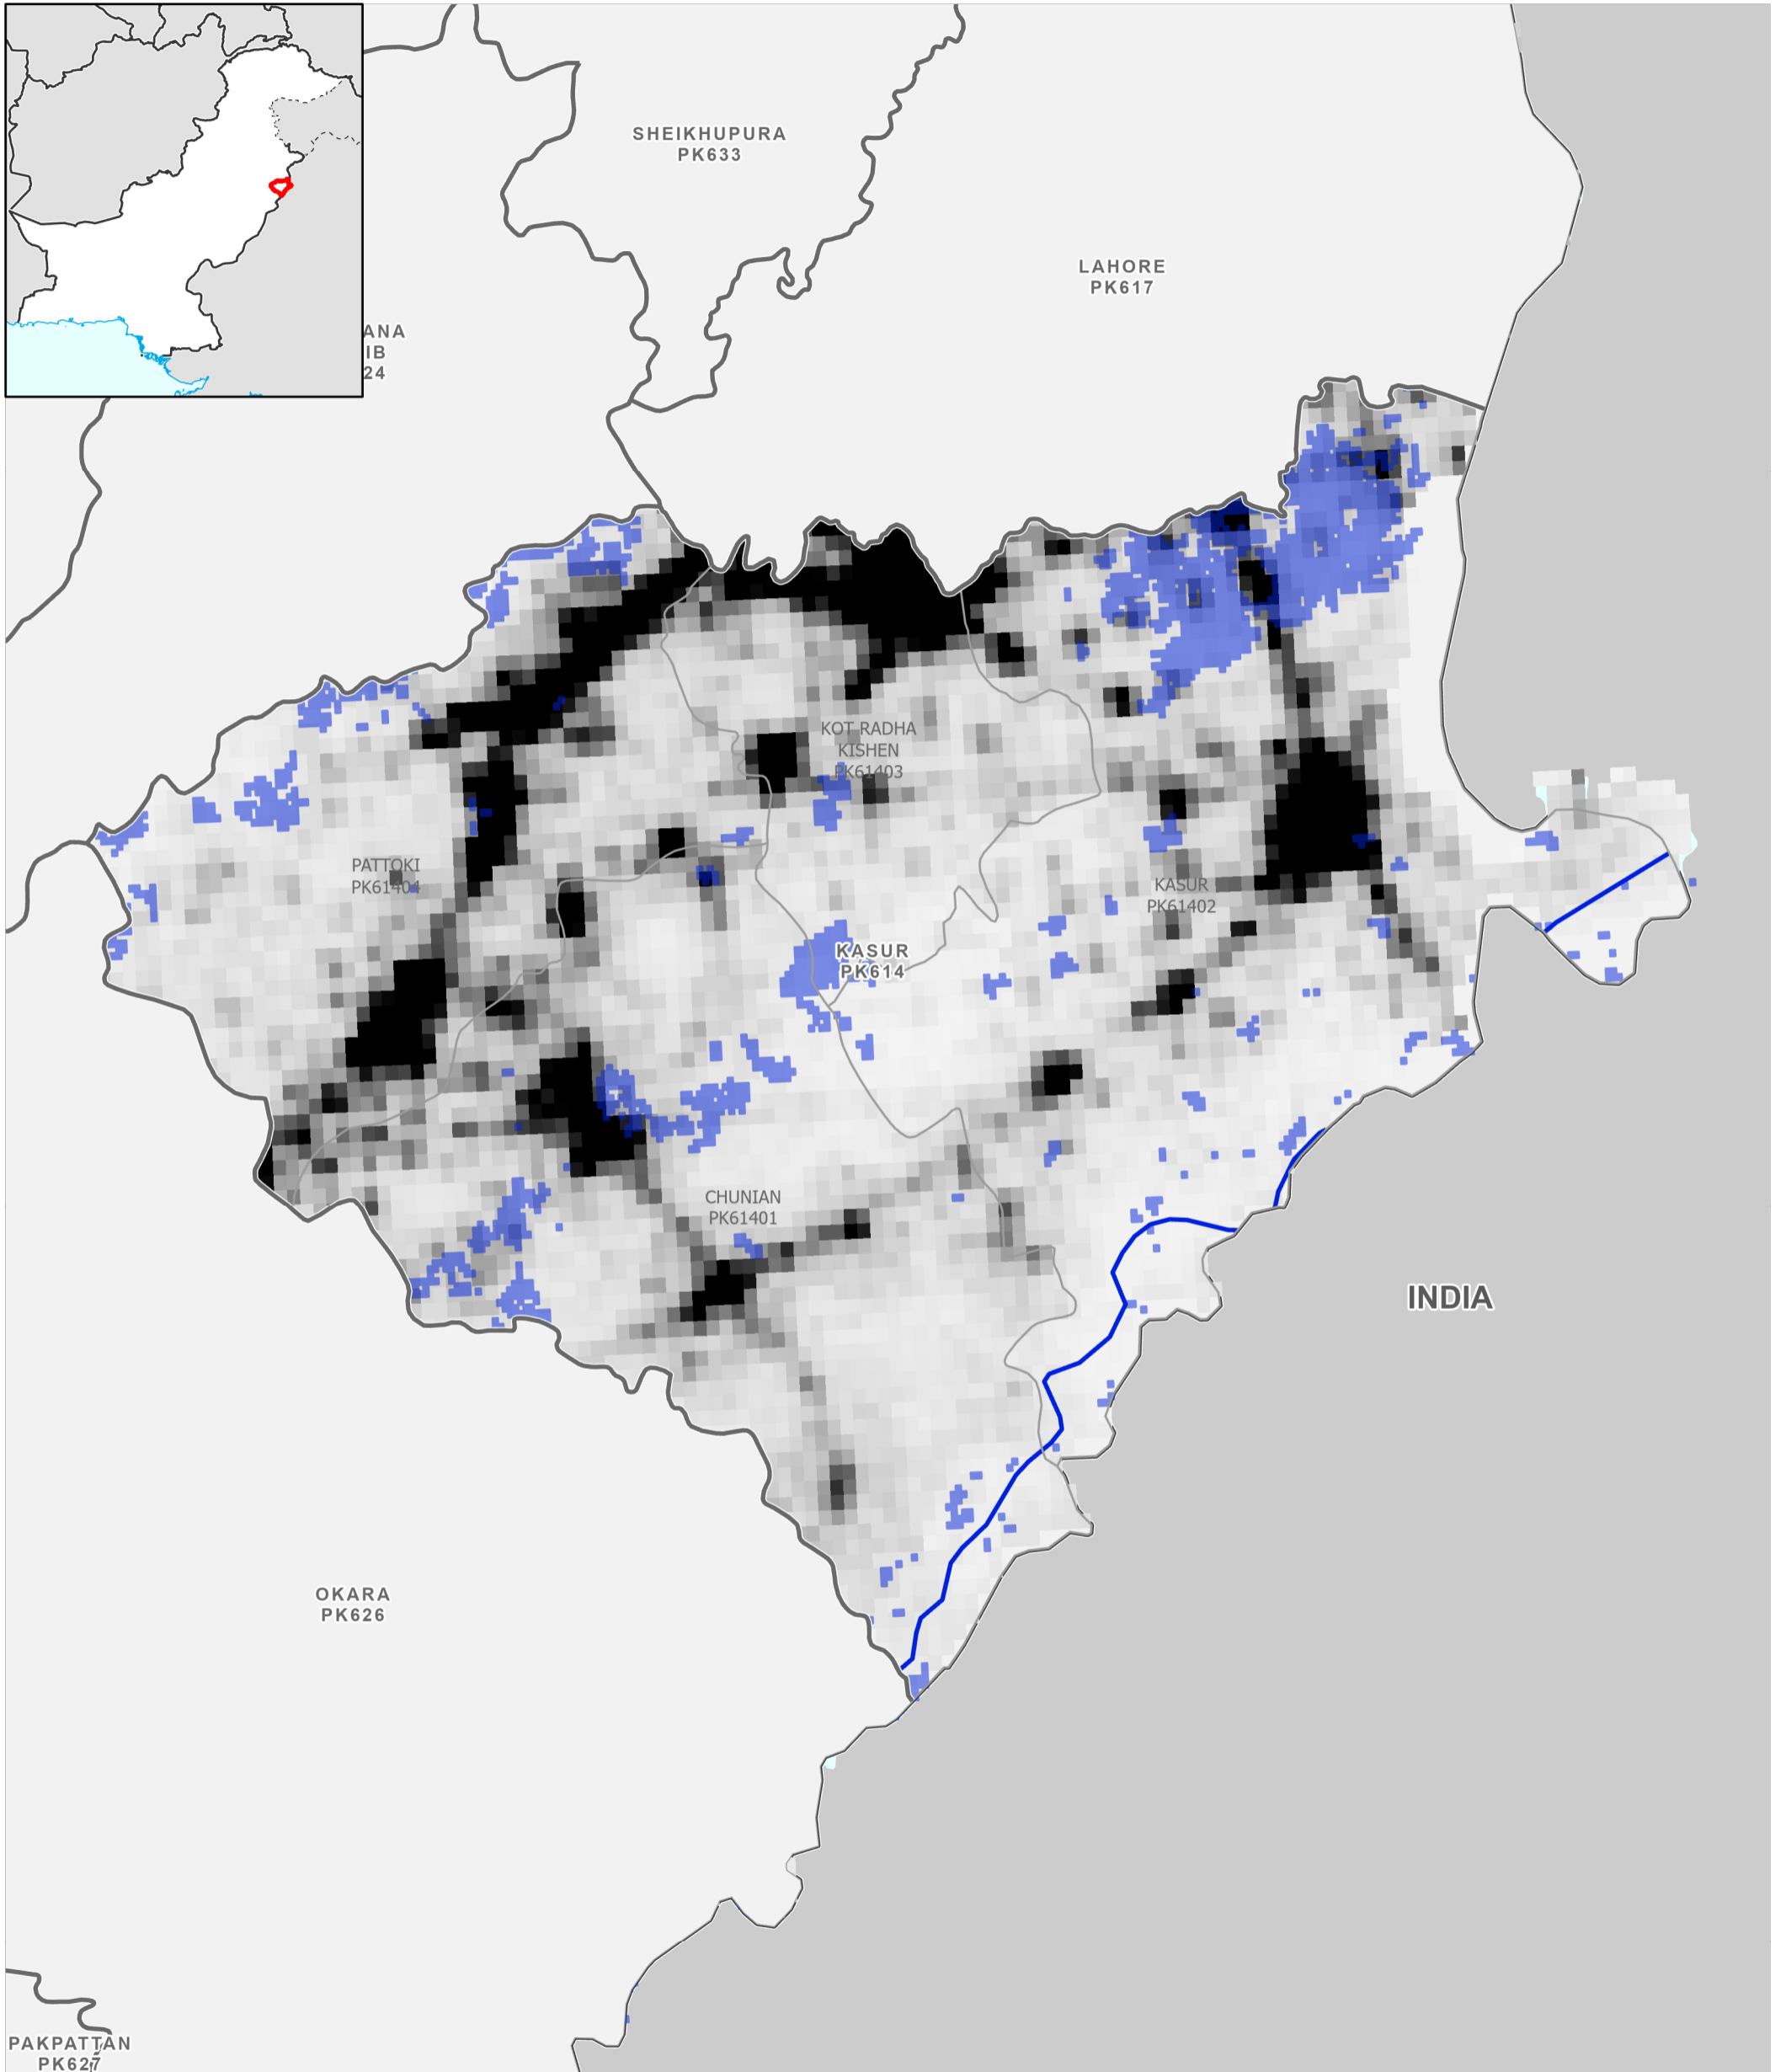

PAKPATTAN PK627

Settlements	Education	Boundaries	Population per km²
★ Capital	🎓 School	— International	78,000
⊙ City	🎓 College; University	- - Disputed	0
● Town	Health	— Province	Max flood extent
● Village	🏥 Clinic	— Districts	01 - 29 August 2022
■ Hamlet	🏥 Hospital	— Tehsil	

Data Sources
Pakistan Census Office, Open Street Map, GADM, Worldpop, UNOSAT
Map created by MapAction (10/09/2022)