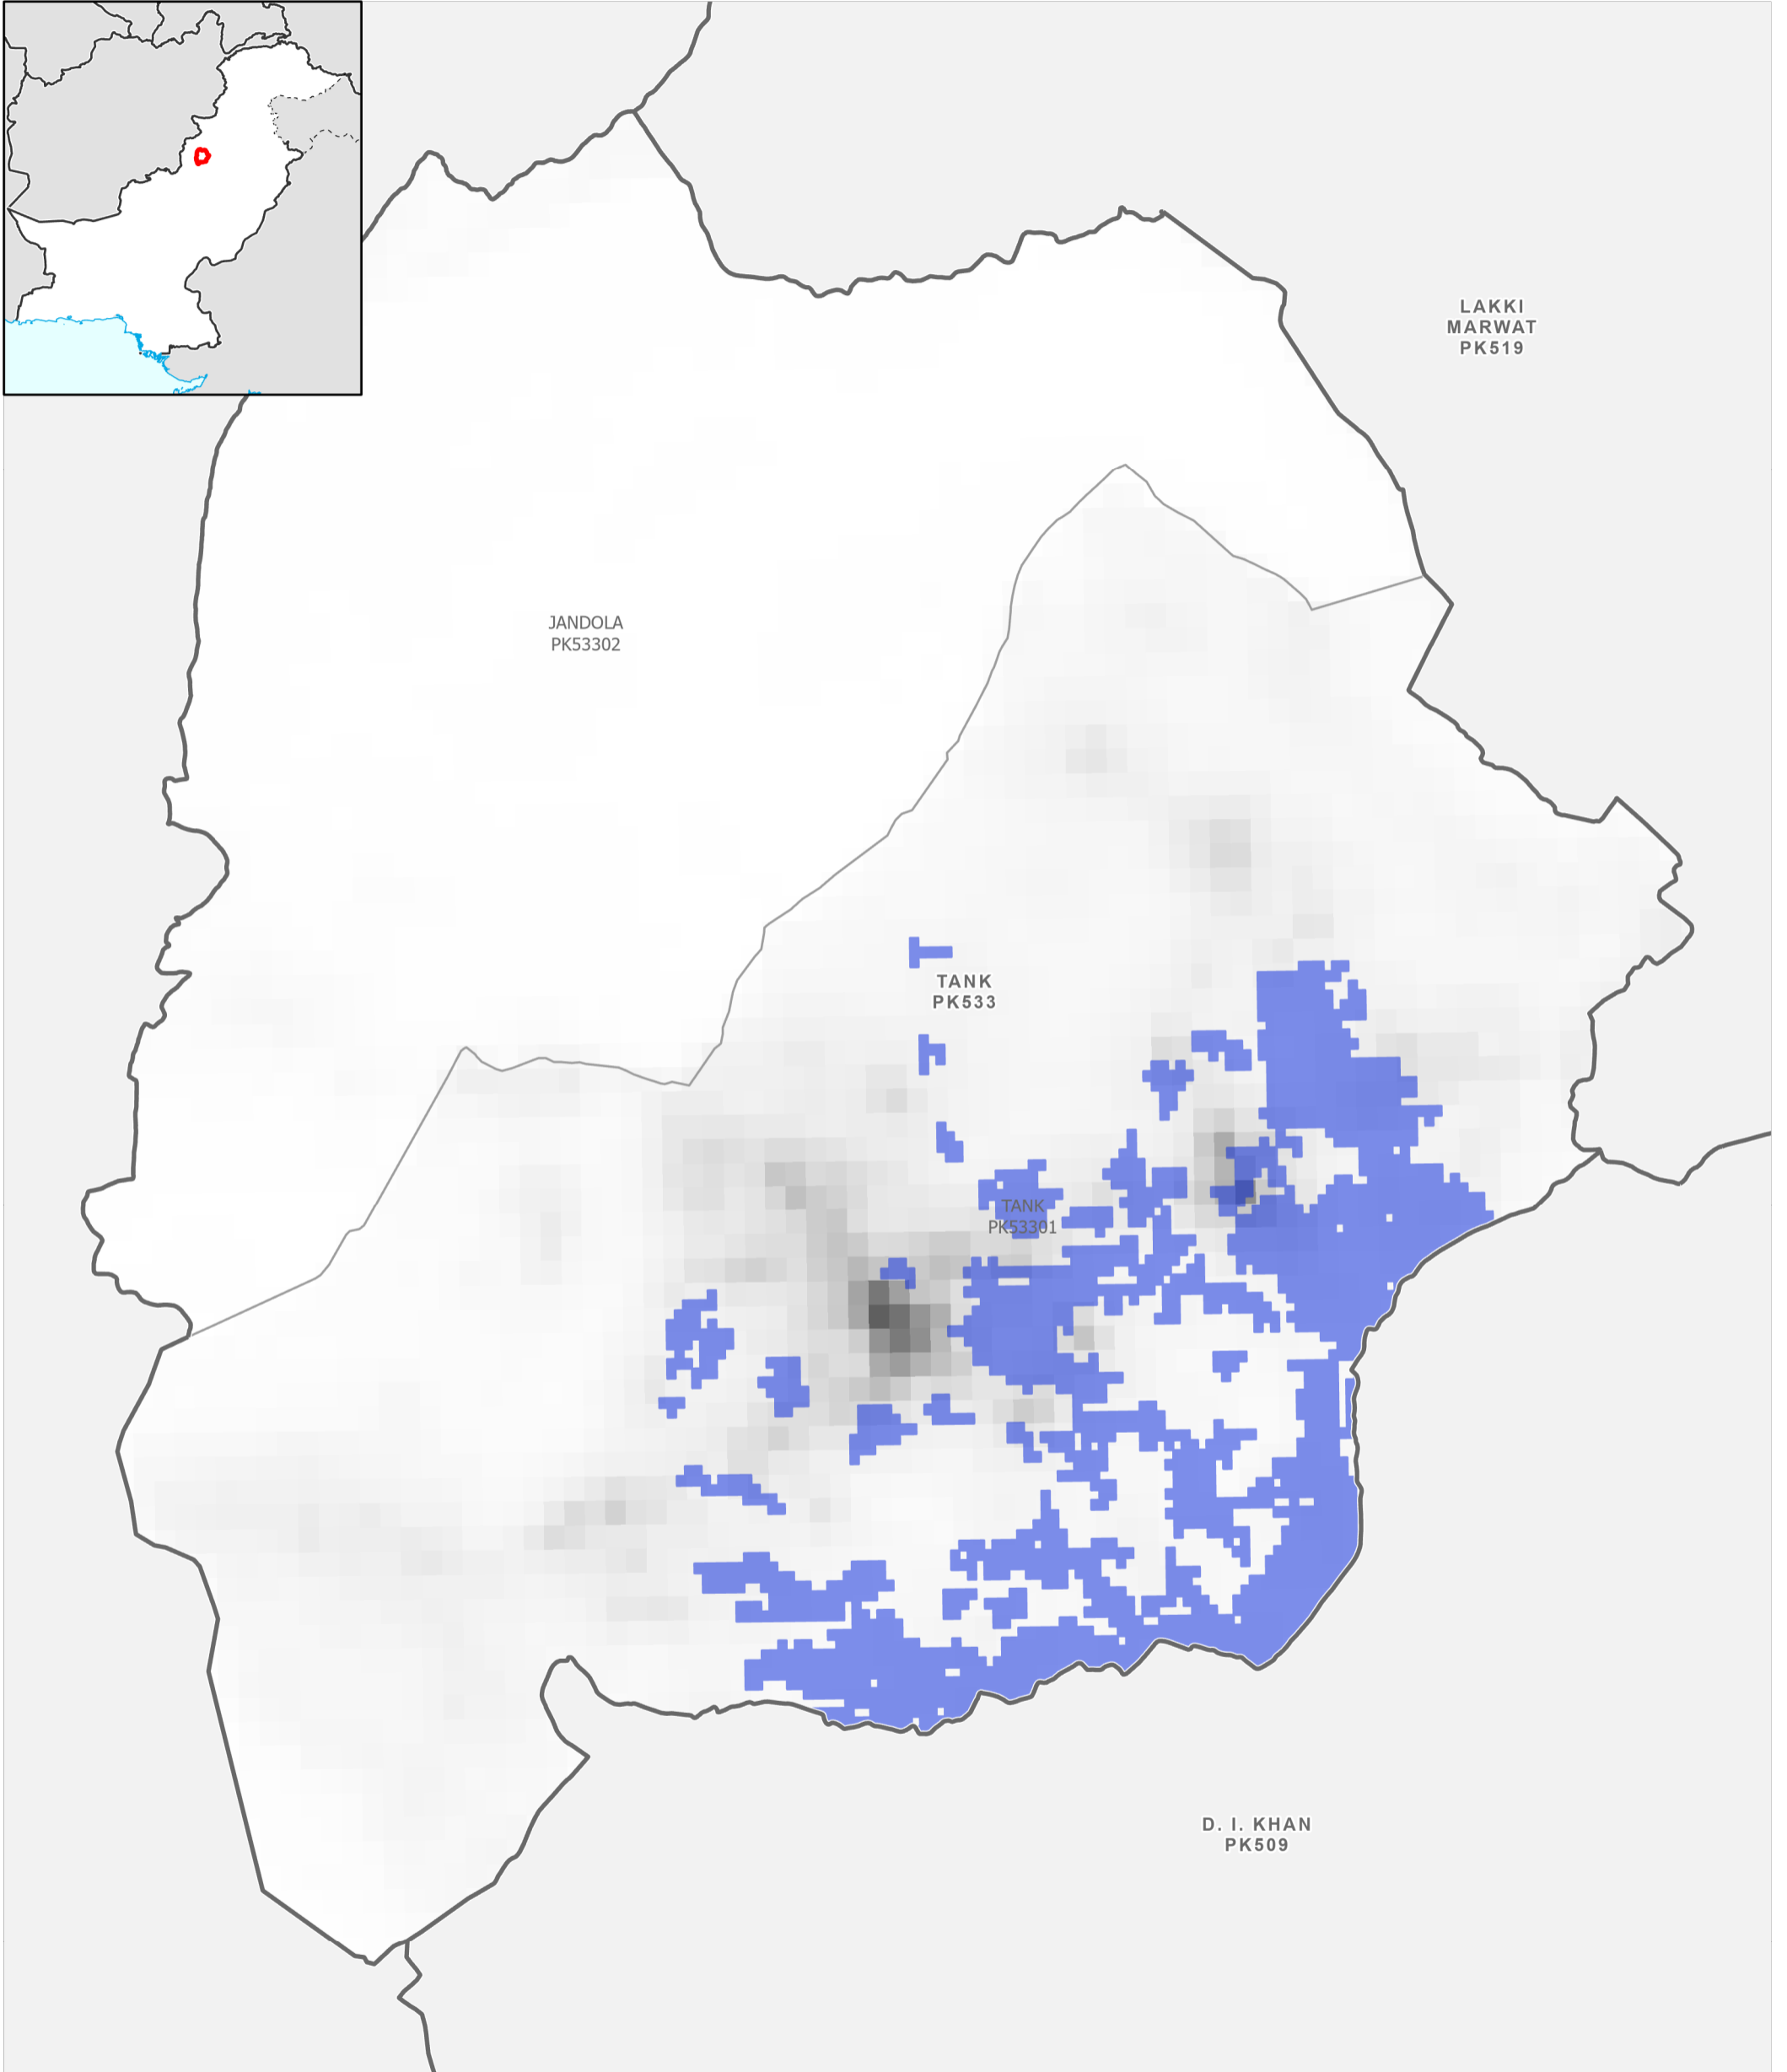

Settlements ★ Capital ⊙ City ● Town ● Village ■ Hamlet	Education 🏫 School 🎓 College; University Health 🏥 Clinic 🏥 Hospital	Boundaries — International - - Disputed ▬ Province ▬ Districts — Tehsil	Population per km² 78,000 0 Max flood extent ■ 01 - 29 August 2022