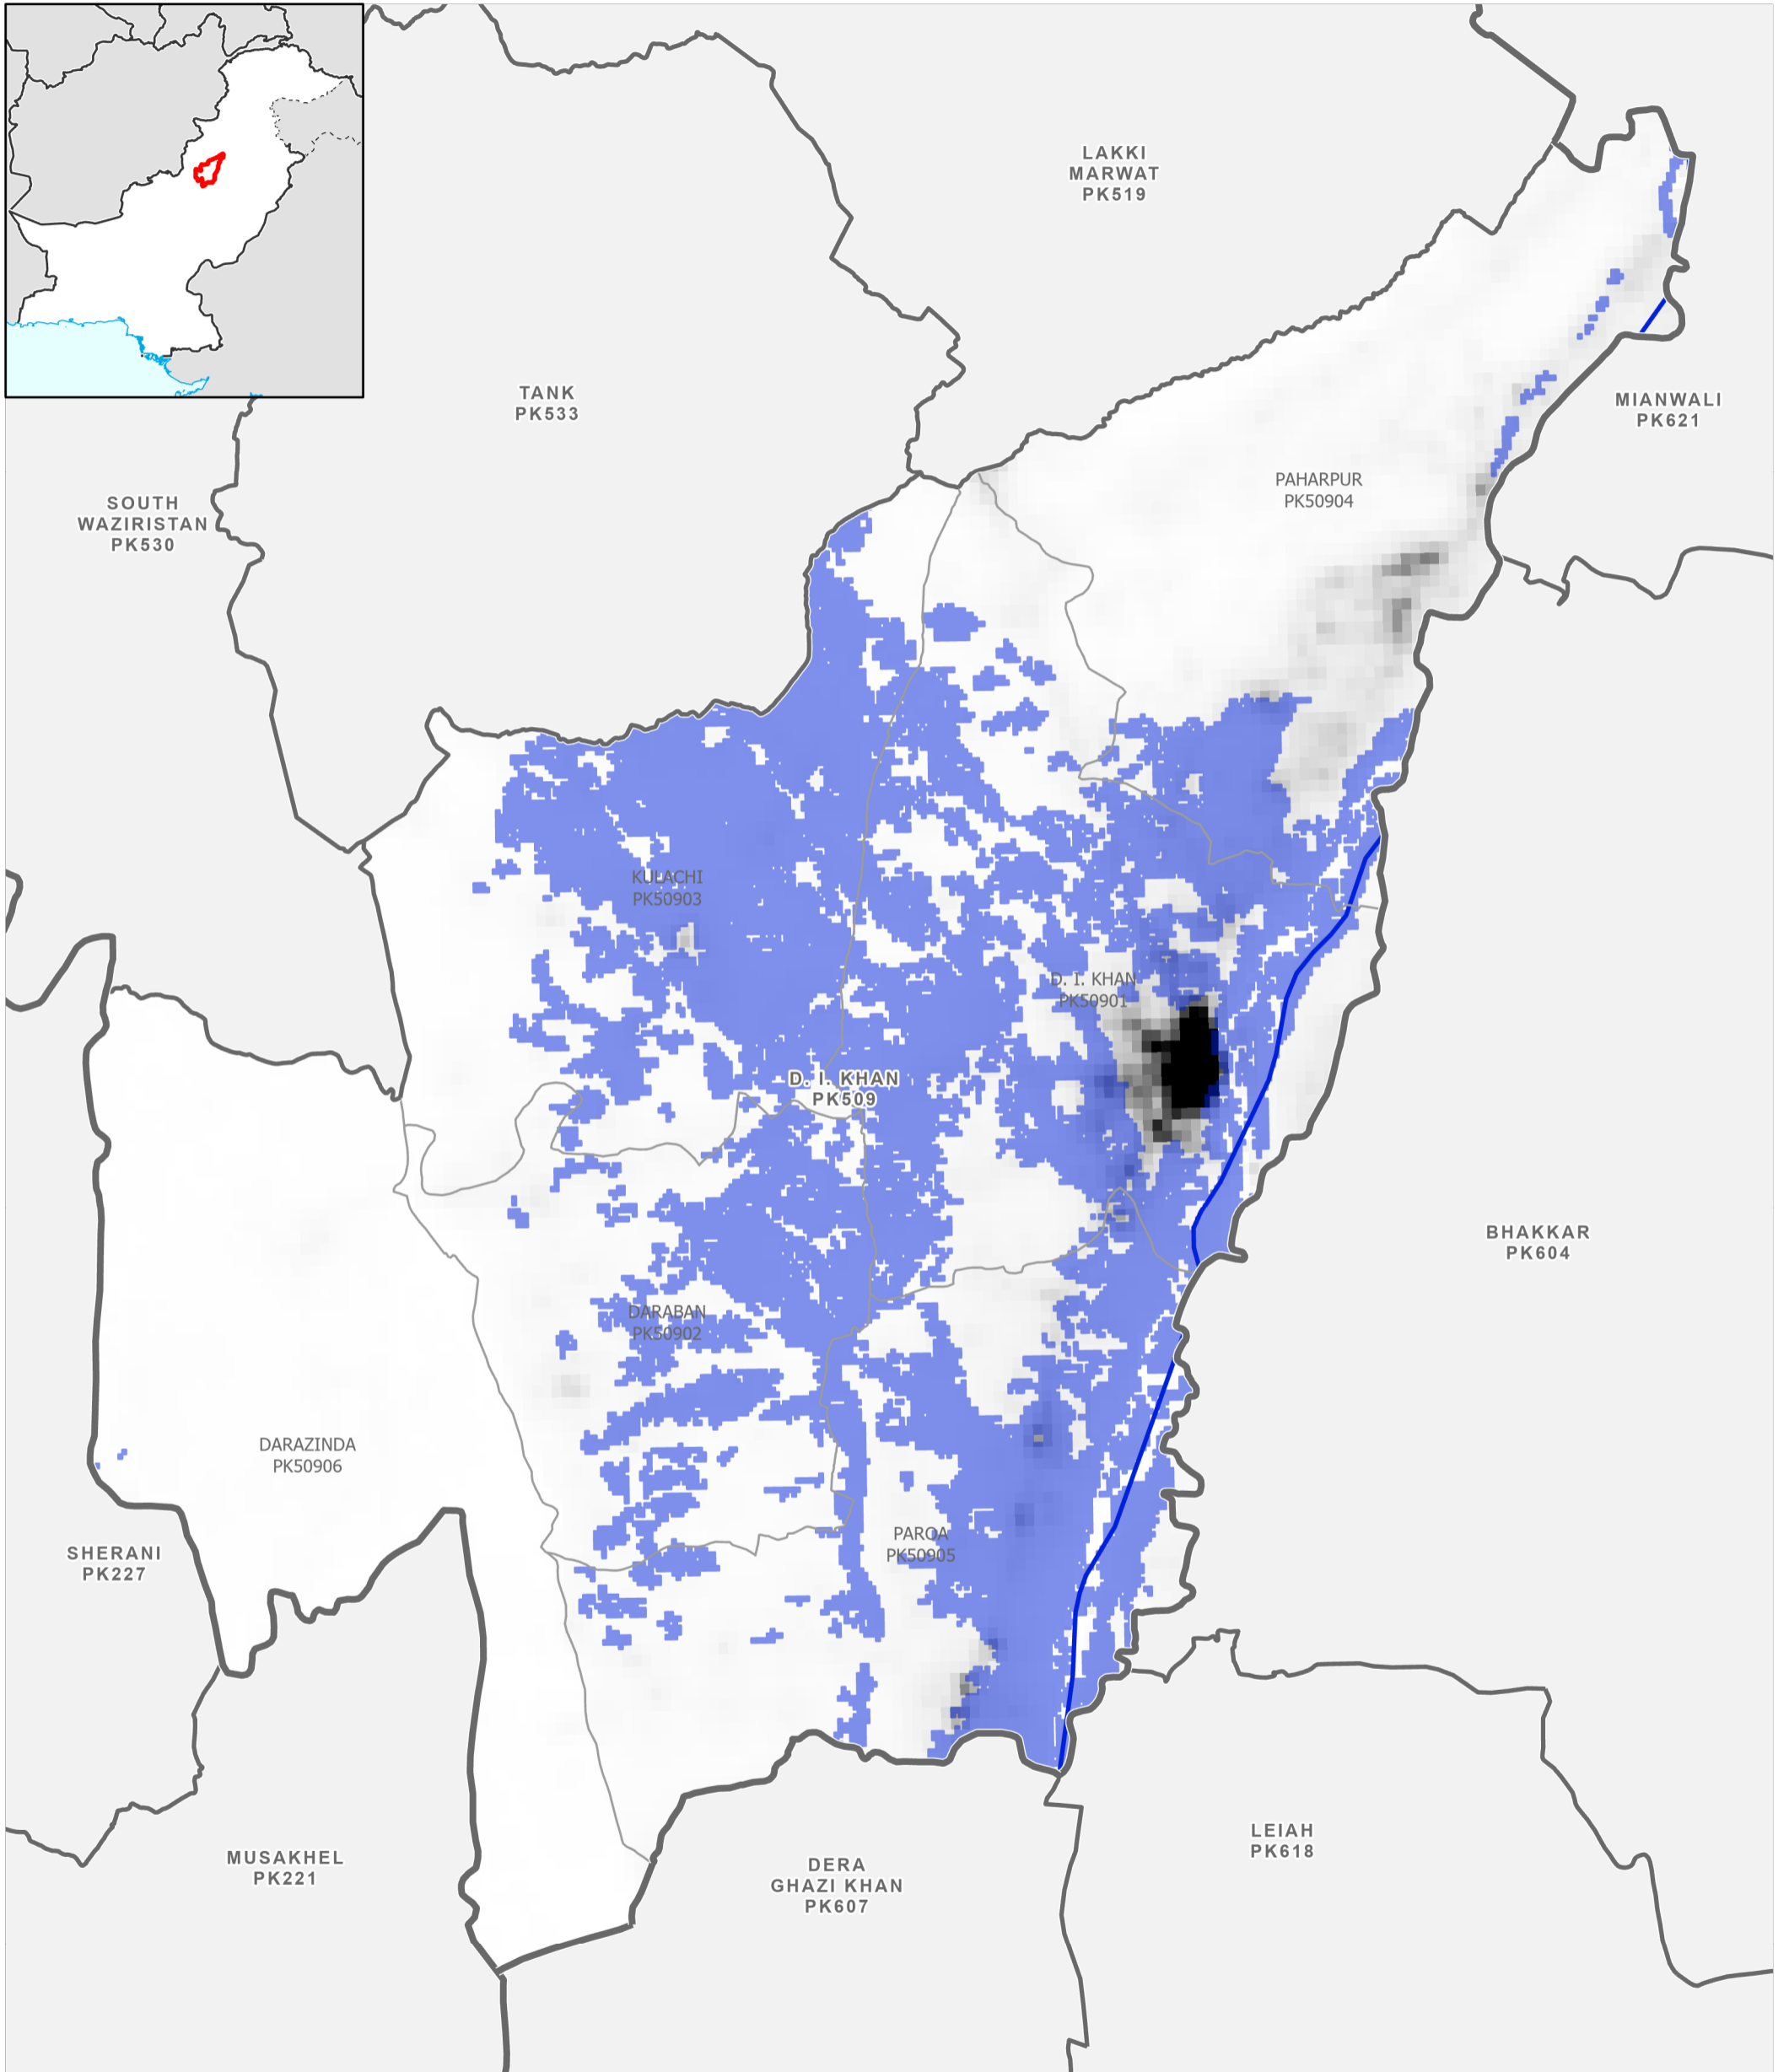

10 km	Settlements ★ Capital ● City ● Town ● Village ■ Hamlet	Education 🎓 School 🎓 College; University Health 🏥 Clinic 🏥 Hospital	Boundaries — International - - Disputed — Province — Districts — Tehsil	Population per km² 78,000 0 Max flood extent 01 - 29 August 2022	Data Sources Pakistan Census Office, Open Street Map, GADM, Worldpop, UNOSAT Map created by MapAction (10/09/2022)