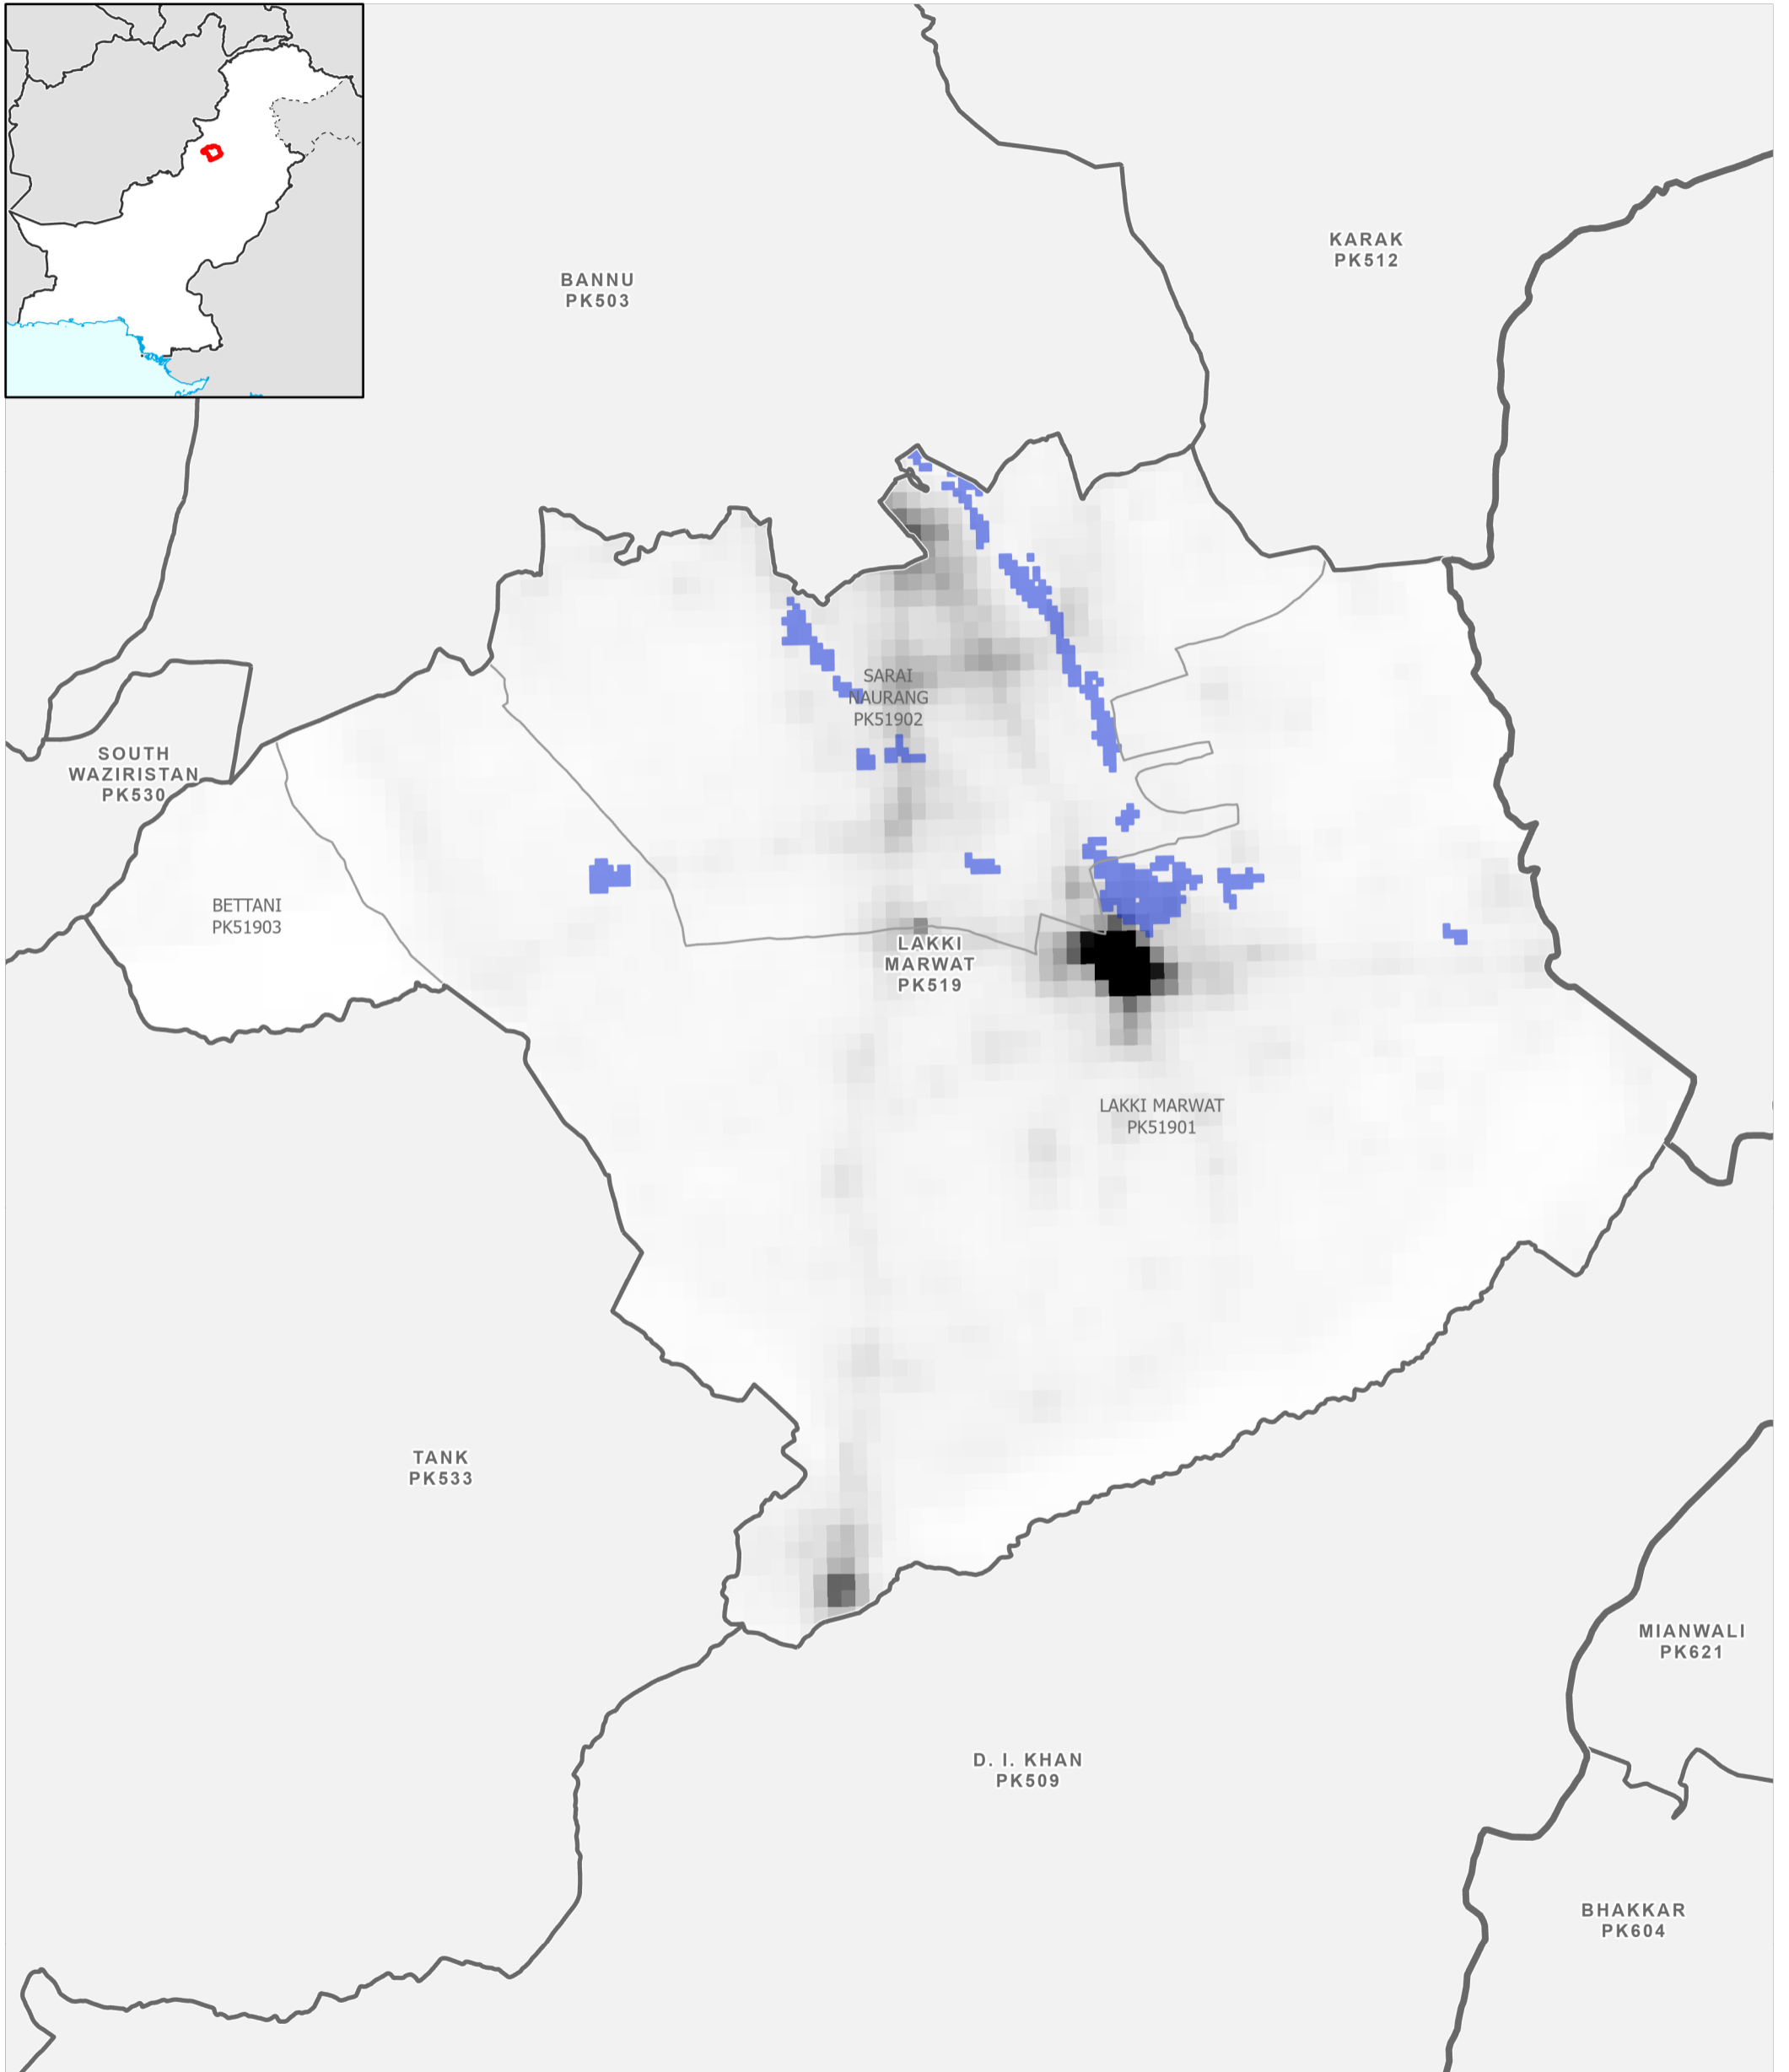

Settlements	Education	Boundaries	Population per km²
★ Capital	🎓 School	— International	78,000
⊙ City	🎓 College; University	- - Disputed	0
● Town	Health	— Province	Max flood extent
● Village	🏥 Clinic	— Districts	01 - 29 August 2022
■ Hamlet	🏥 Hospital	— Tehsil	

Data Sources
Pakistan Census Office, Open Street Map, GADM, Worldpop, UNOSAT
Map created by MapAction (10/09/2022)