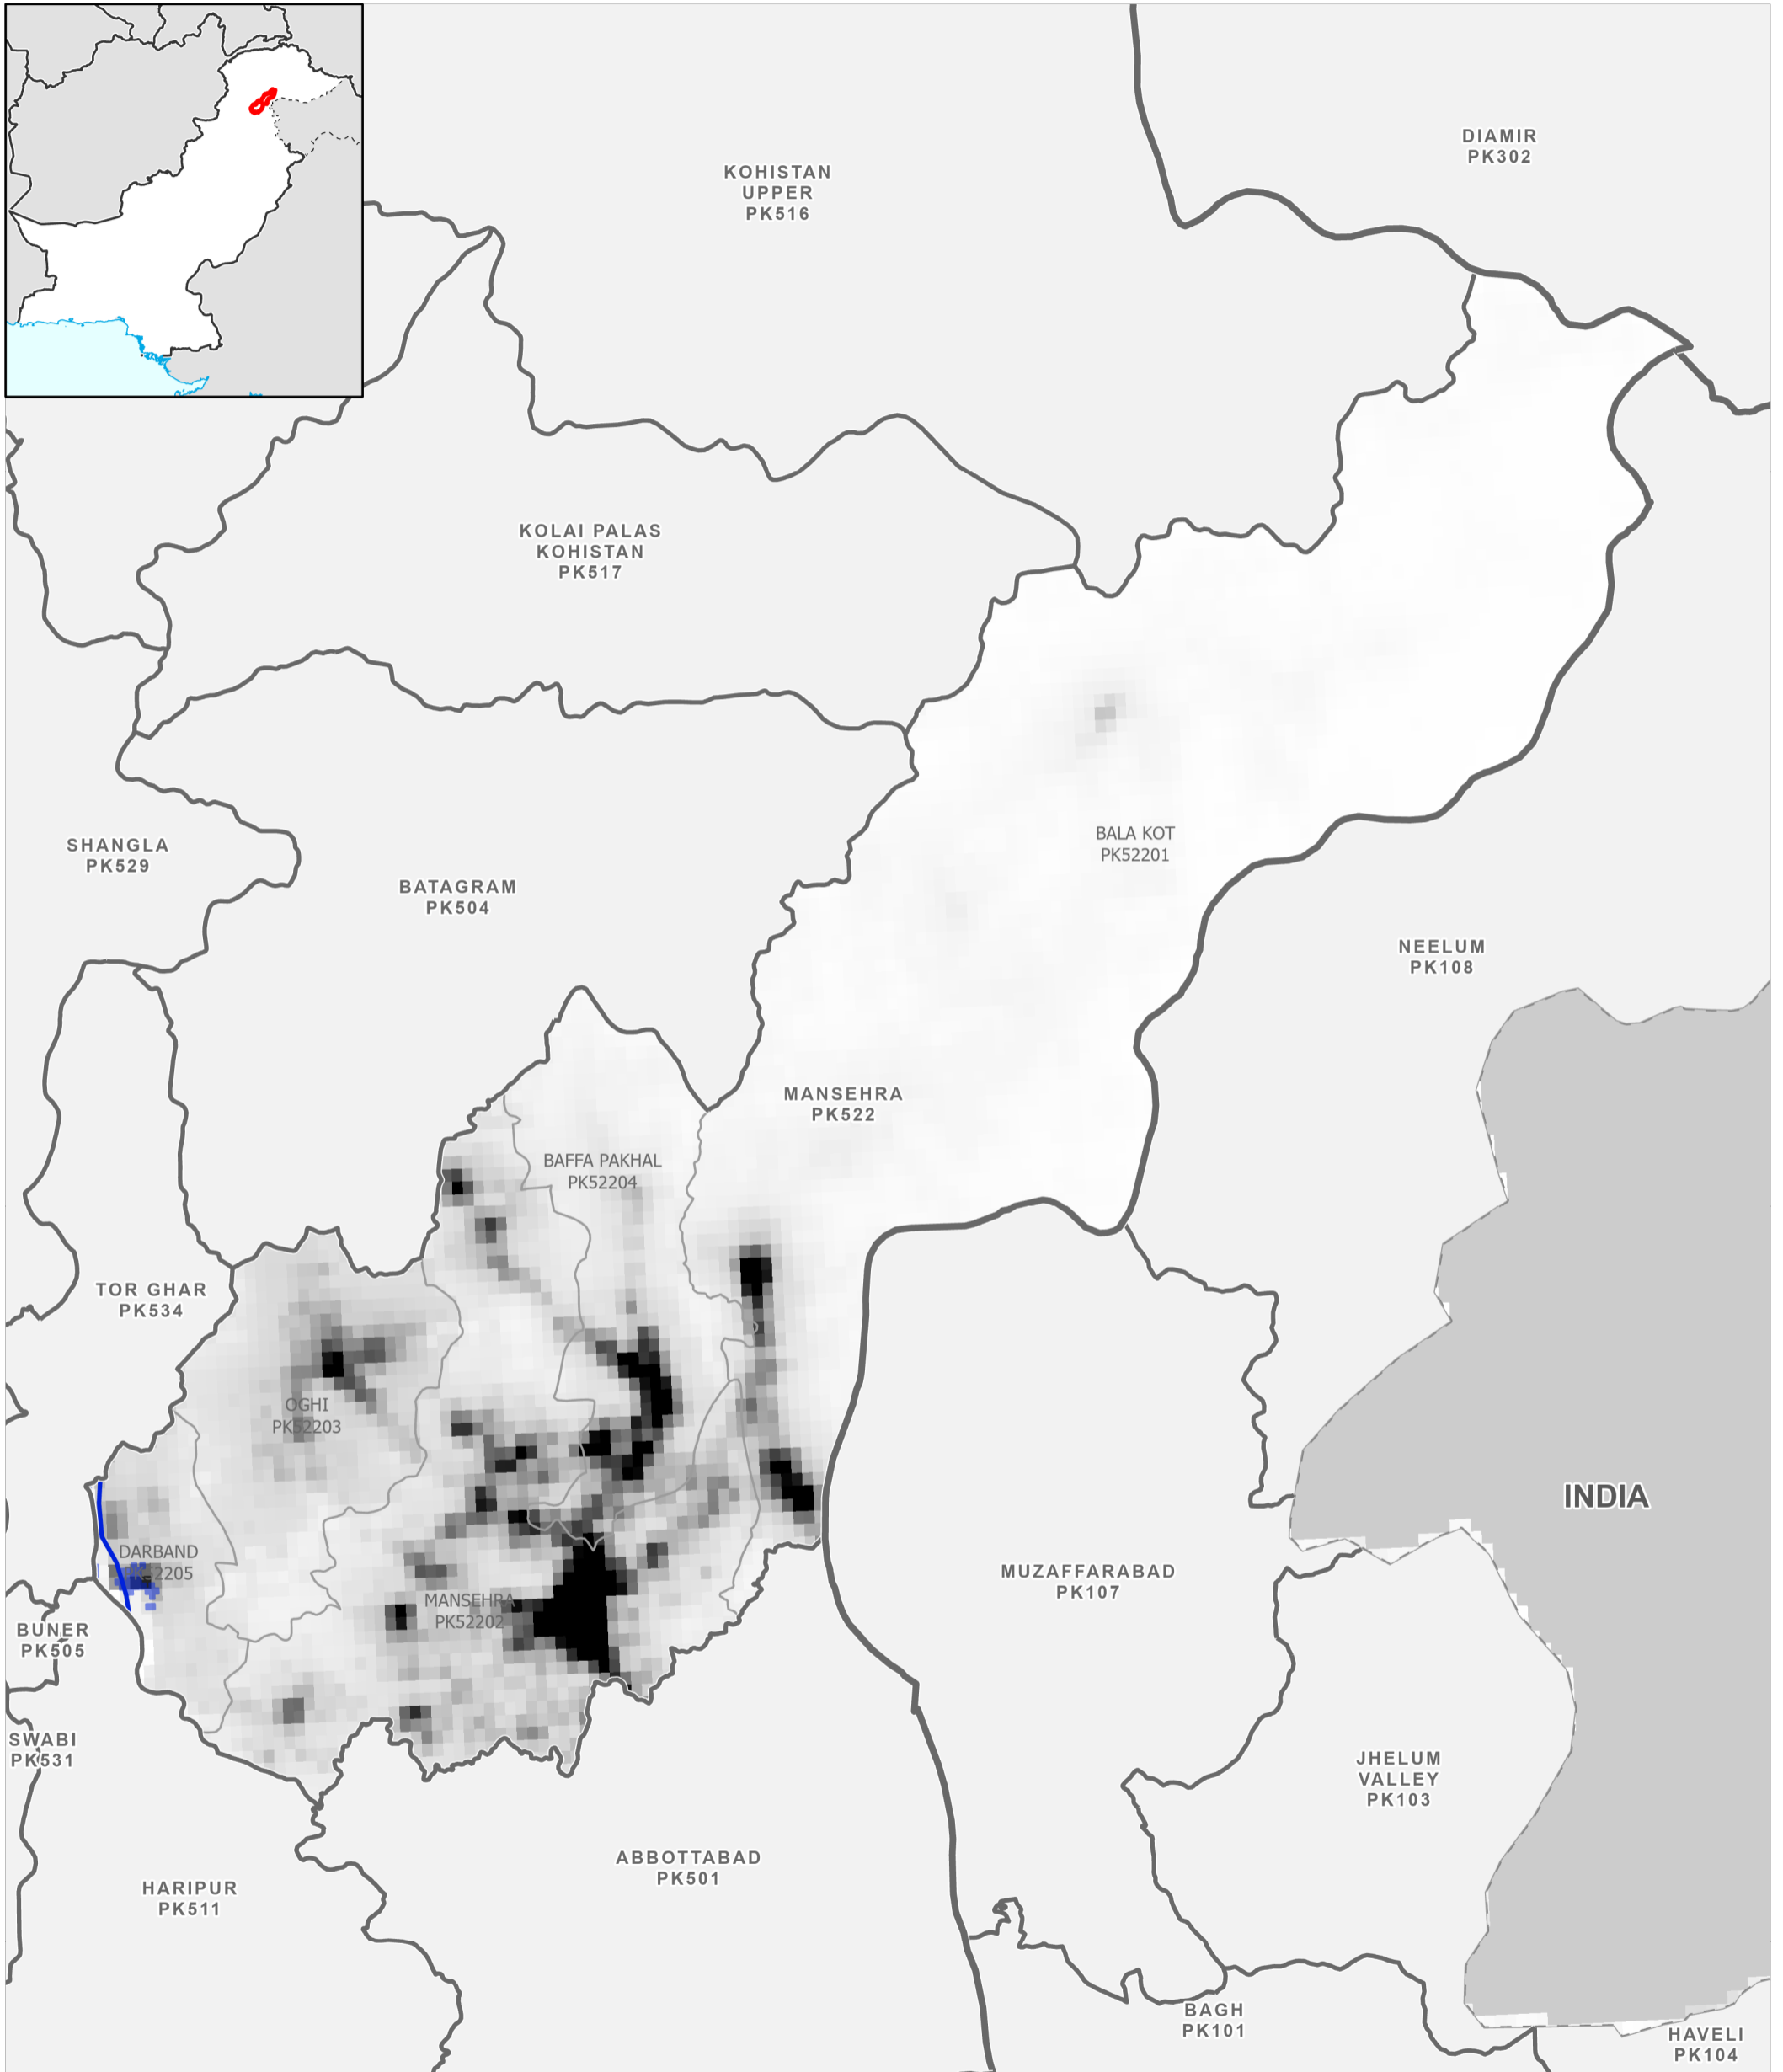

Settlements	Education	Boundaries	Population per km²
★ Capital	🎓 School	— International	78,000
⊙ City	🎓 College; University	- - Disputed	0
● Town	Health	— Province	Max flood extent
● Village	🏥 Clinic	— Districts	01 - 29 August 2022
■ Hamlet	🏥 Hospital	— Tehsil	

Data Sources
Pakistan Census Office, Open Street Map, GADM, Worldpop, UNOSAT
Map created by MapAction (10/09/2022)