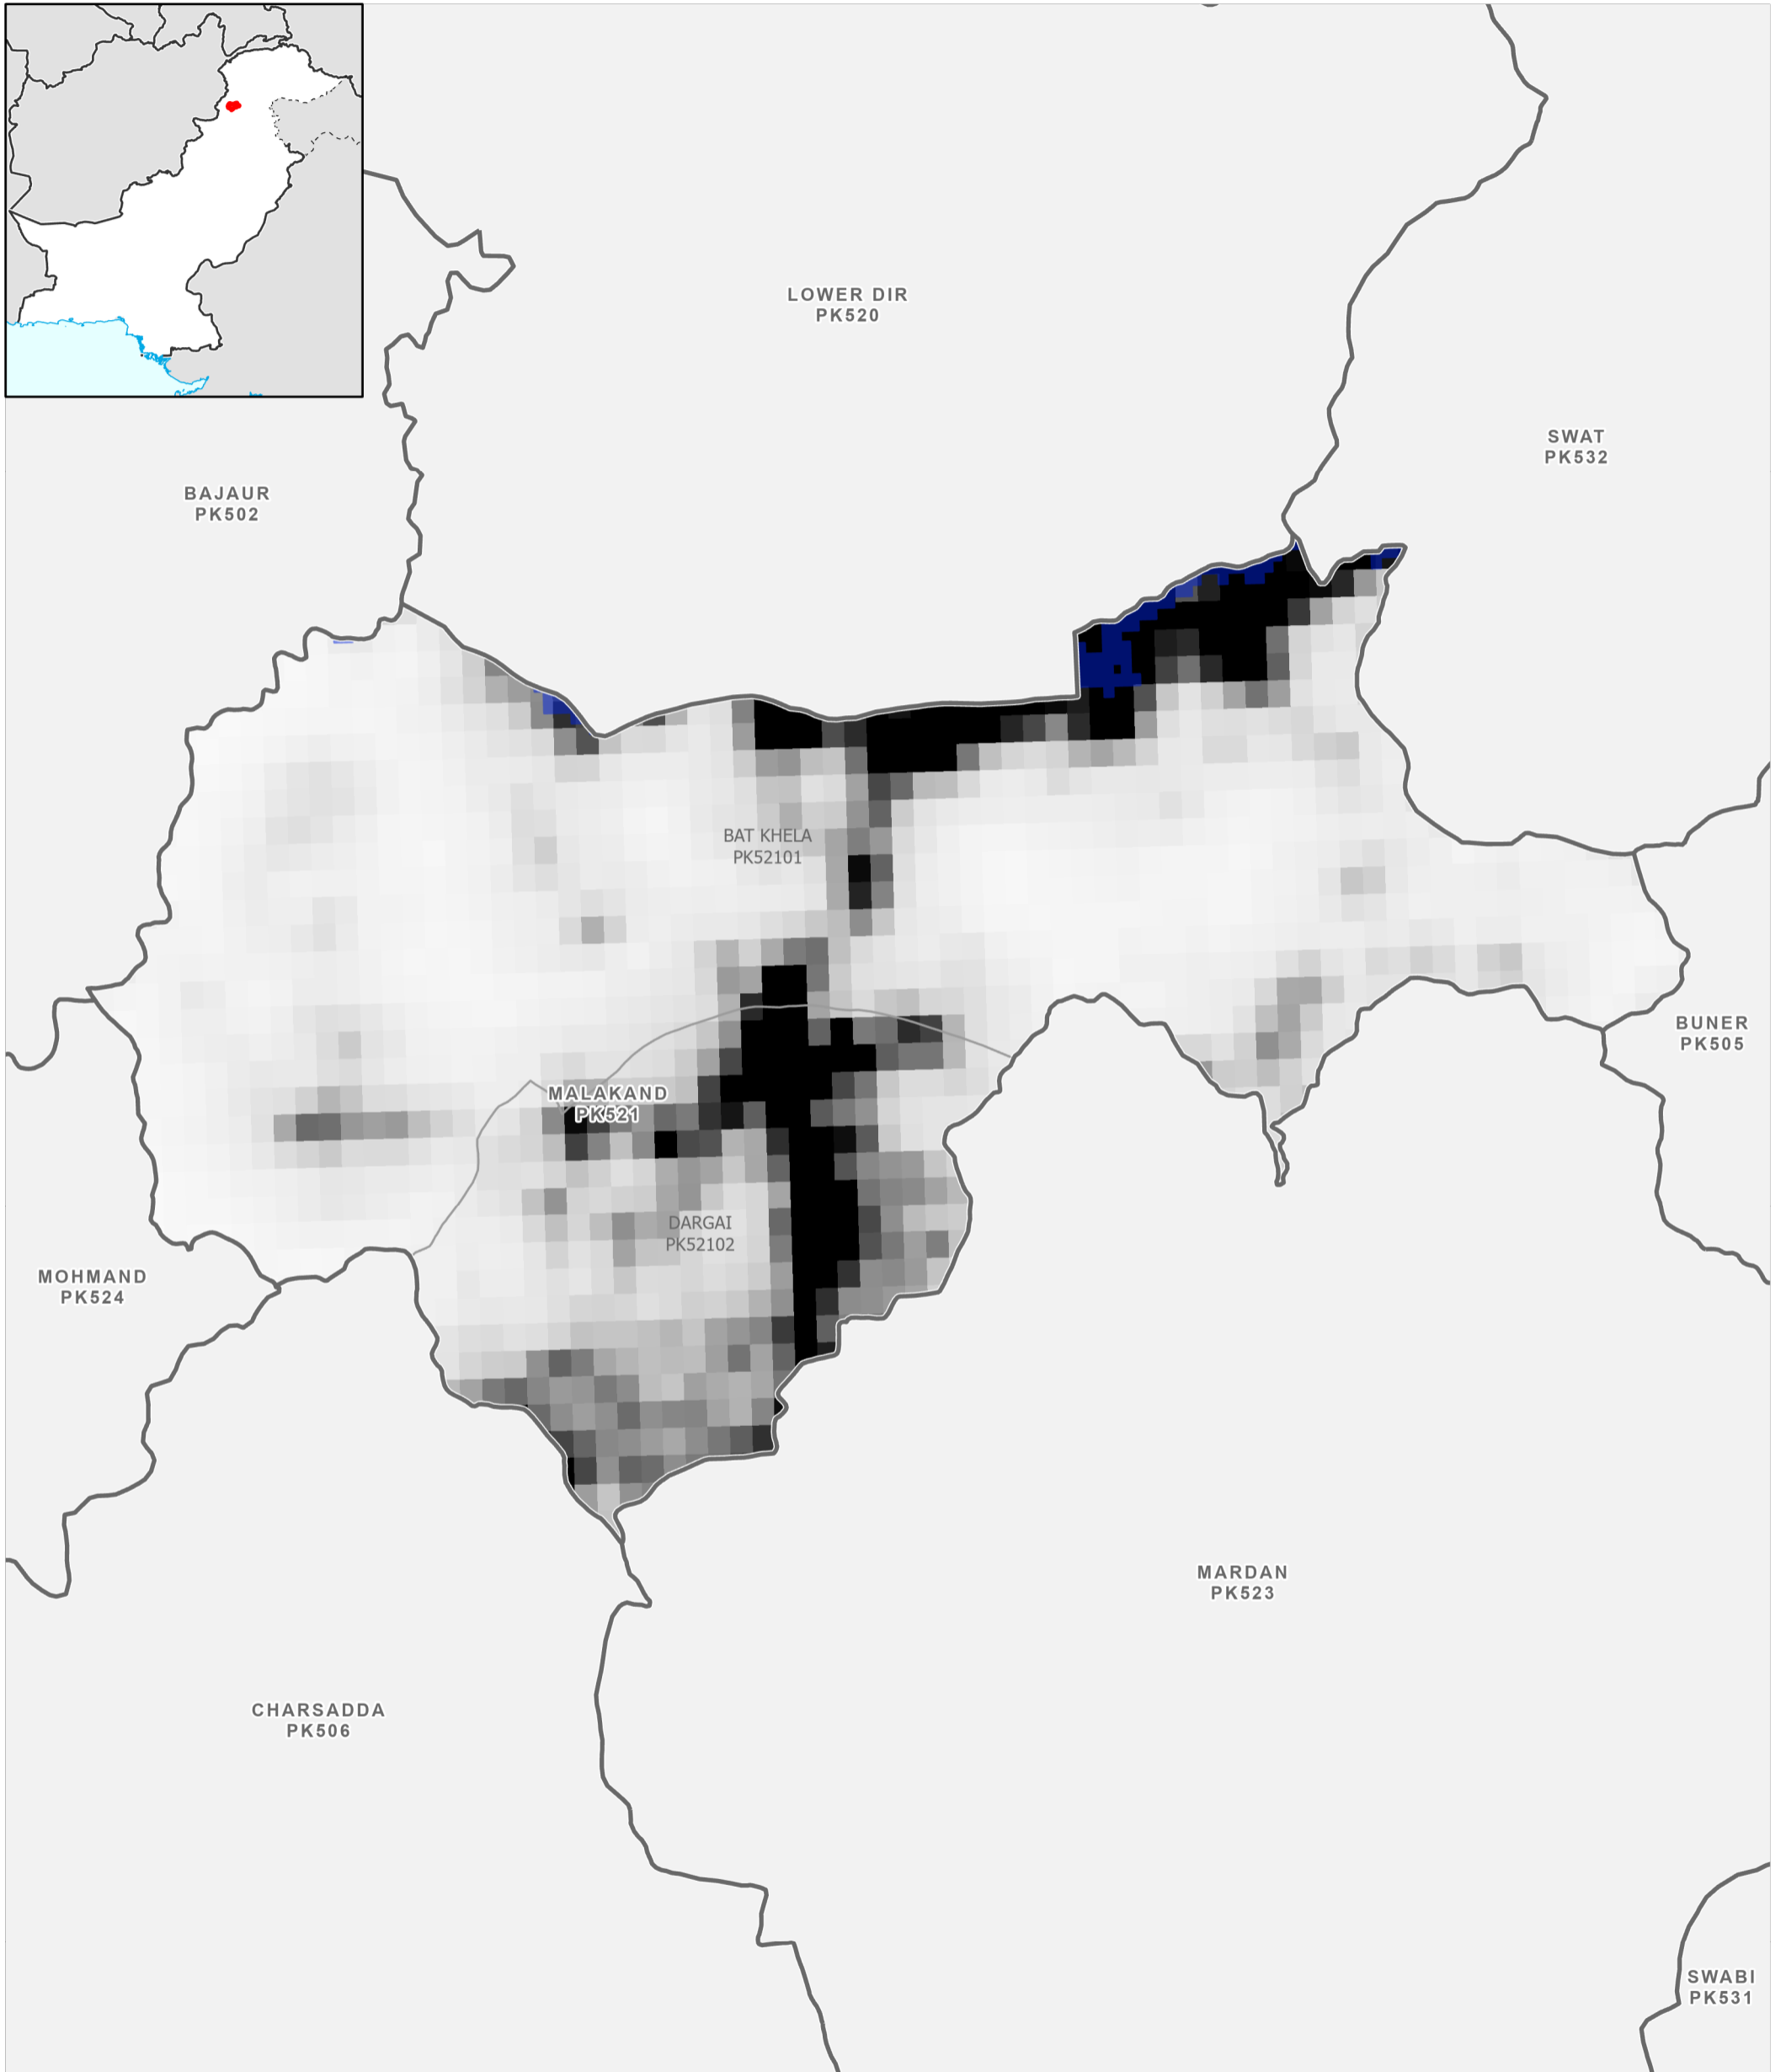

Settlements	Education	Boundaries	Population per km²
★ Capital	🎓 School	— International	78,000
⊙ City	🎓 College; University	- - Disputed	0
● Town	Health	— Province	Max flood extent
● Village	🏥 Clinic	— Districts	01 - 29 August 2022
■ Hamlet	🏥 Hospital	— Tehsil	

Data Sources
Pakistan Census Office, Open Street Map, GADM, Worldpop, UNOSAT
Map created by MapAction (10/09/2022)