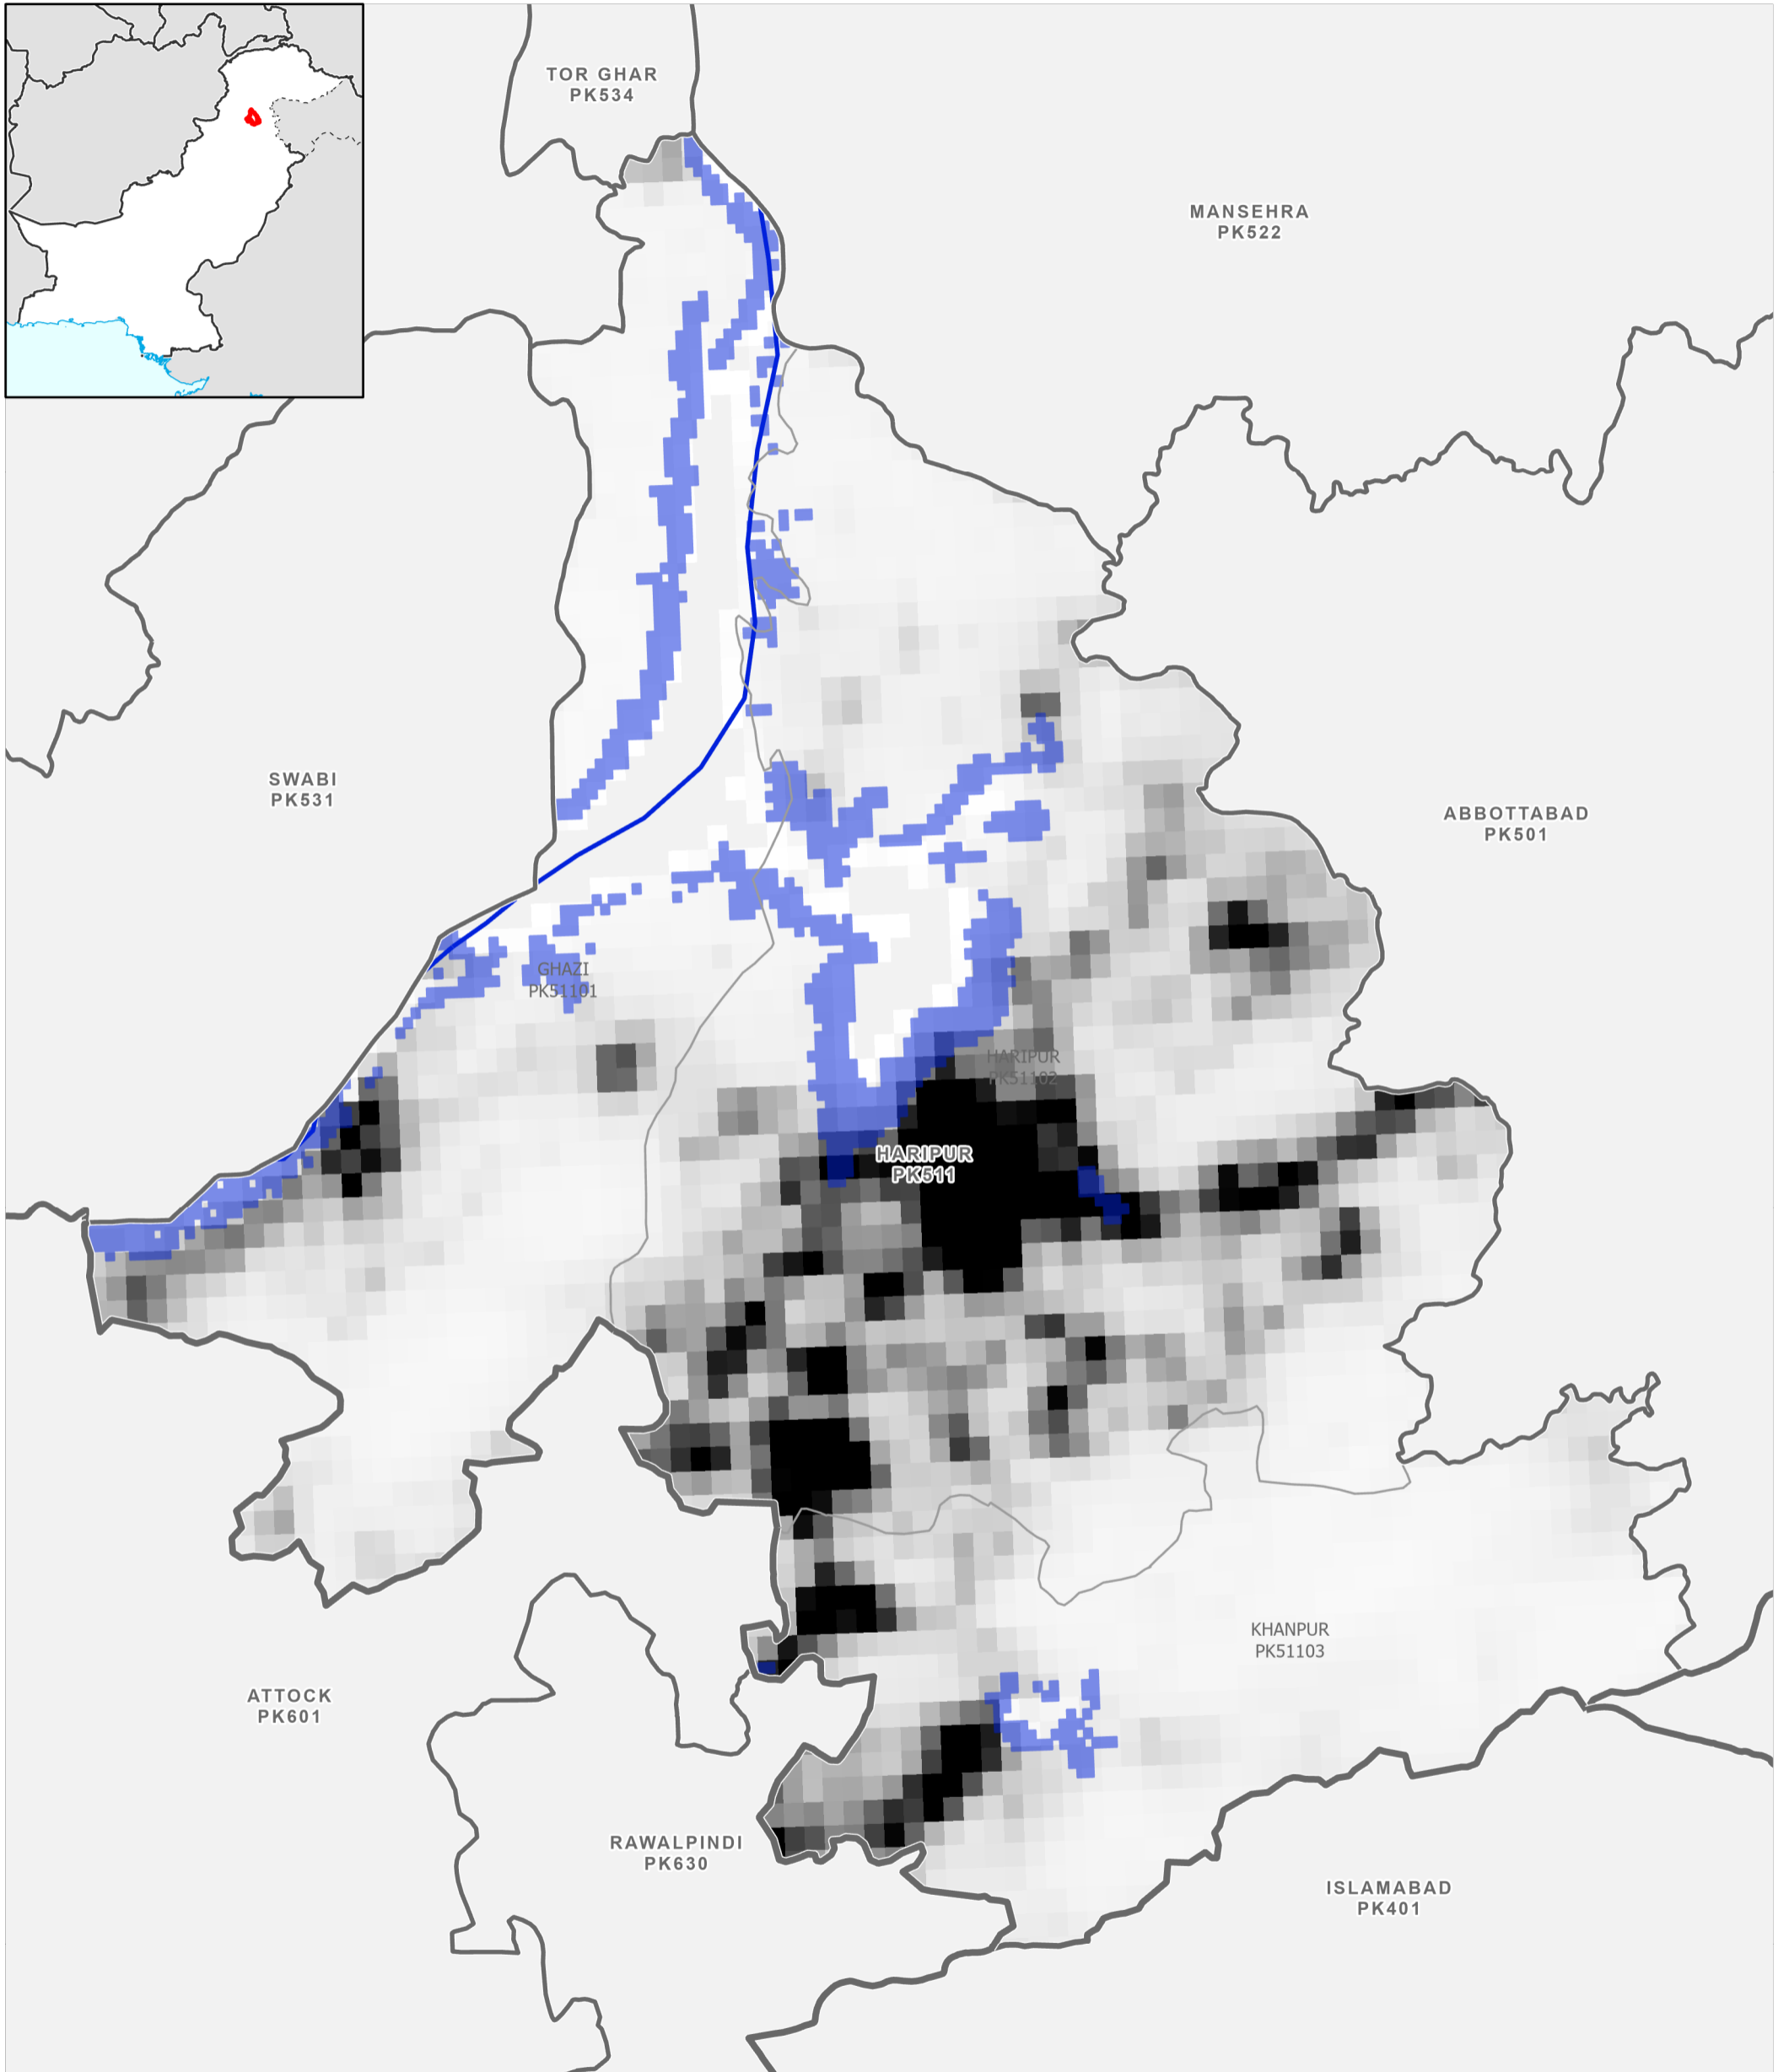

01 - 29 August 2022

Data Sources

Pakistan Census Office, Open Street Map, GADM, Worldpop, UNOSAT

Map created by MapAction (10/09/2022)

 10 km	Settlements ★ Capital ● City ● Town ● Village ■ Hamlet	Education 🎓 School 🎓 College; University Health 🏥 Clinic 🏥 Hospital	Boundaries — International - - Disputed — Province — Districts — Tehsil	Population per km² 78,000 0 Max flood extent 01 - 29 August 2022	Data Sources Pakistan Census Office, Open Street Map, GADM, Worldpop, UNOSAT Map created by MapAction (10/09/2022)
--------------	--	--	---	---	---

- | | | | |
|--------------------|-----------------------|-------------------|--------------------------------------|
| Settlements | Education | Boundaries | Population per km² |
| ★ Capital | 🎓 School | — International | 78,000 |
| ⊙ City | 🎓 College; University | - - Disputed | 0 |
| ● Town | Health | — Province | Max flood extent |
| ● Village | 🏥 Clinic | — Districts | 01 - 29 August 2022 |
| ■ Hamlet | 🏥 Hospital | — Tehsil | |