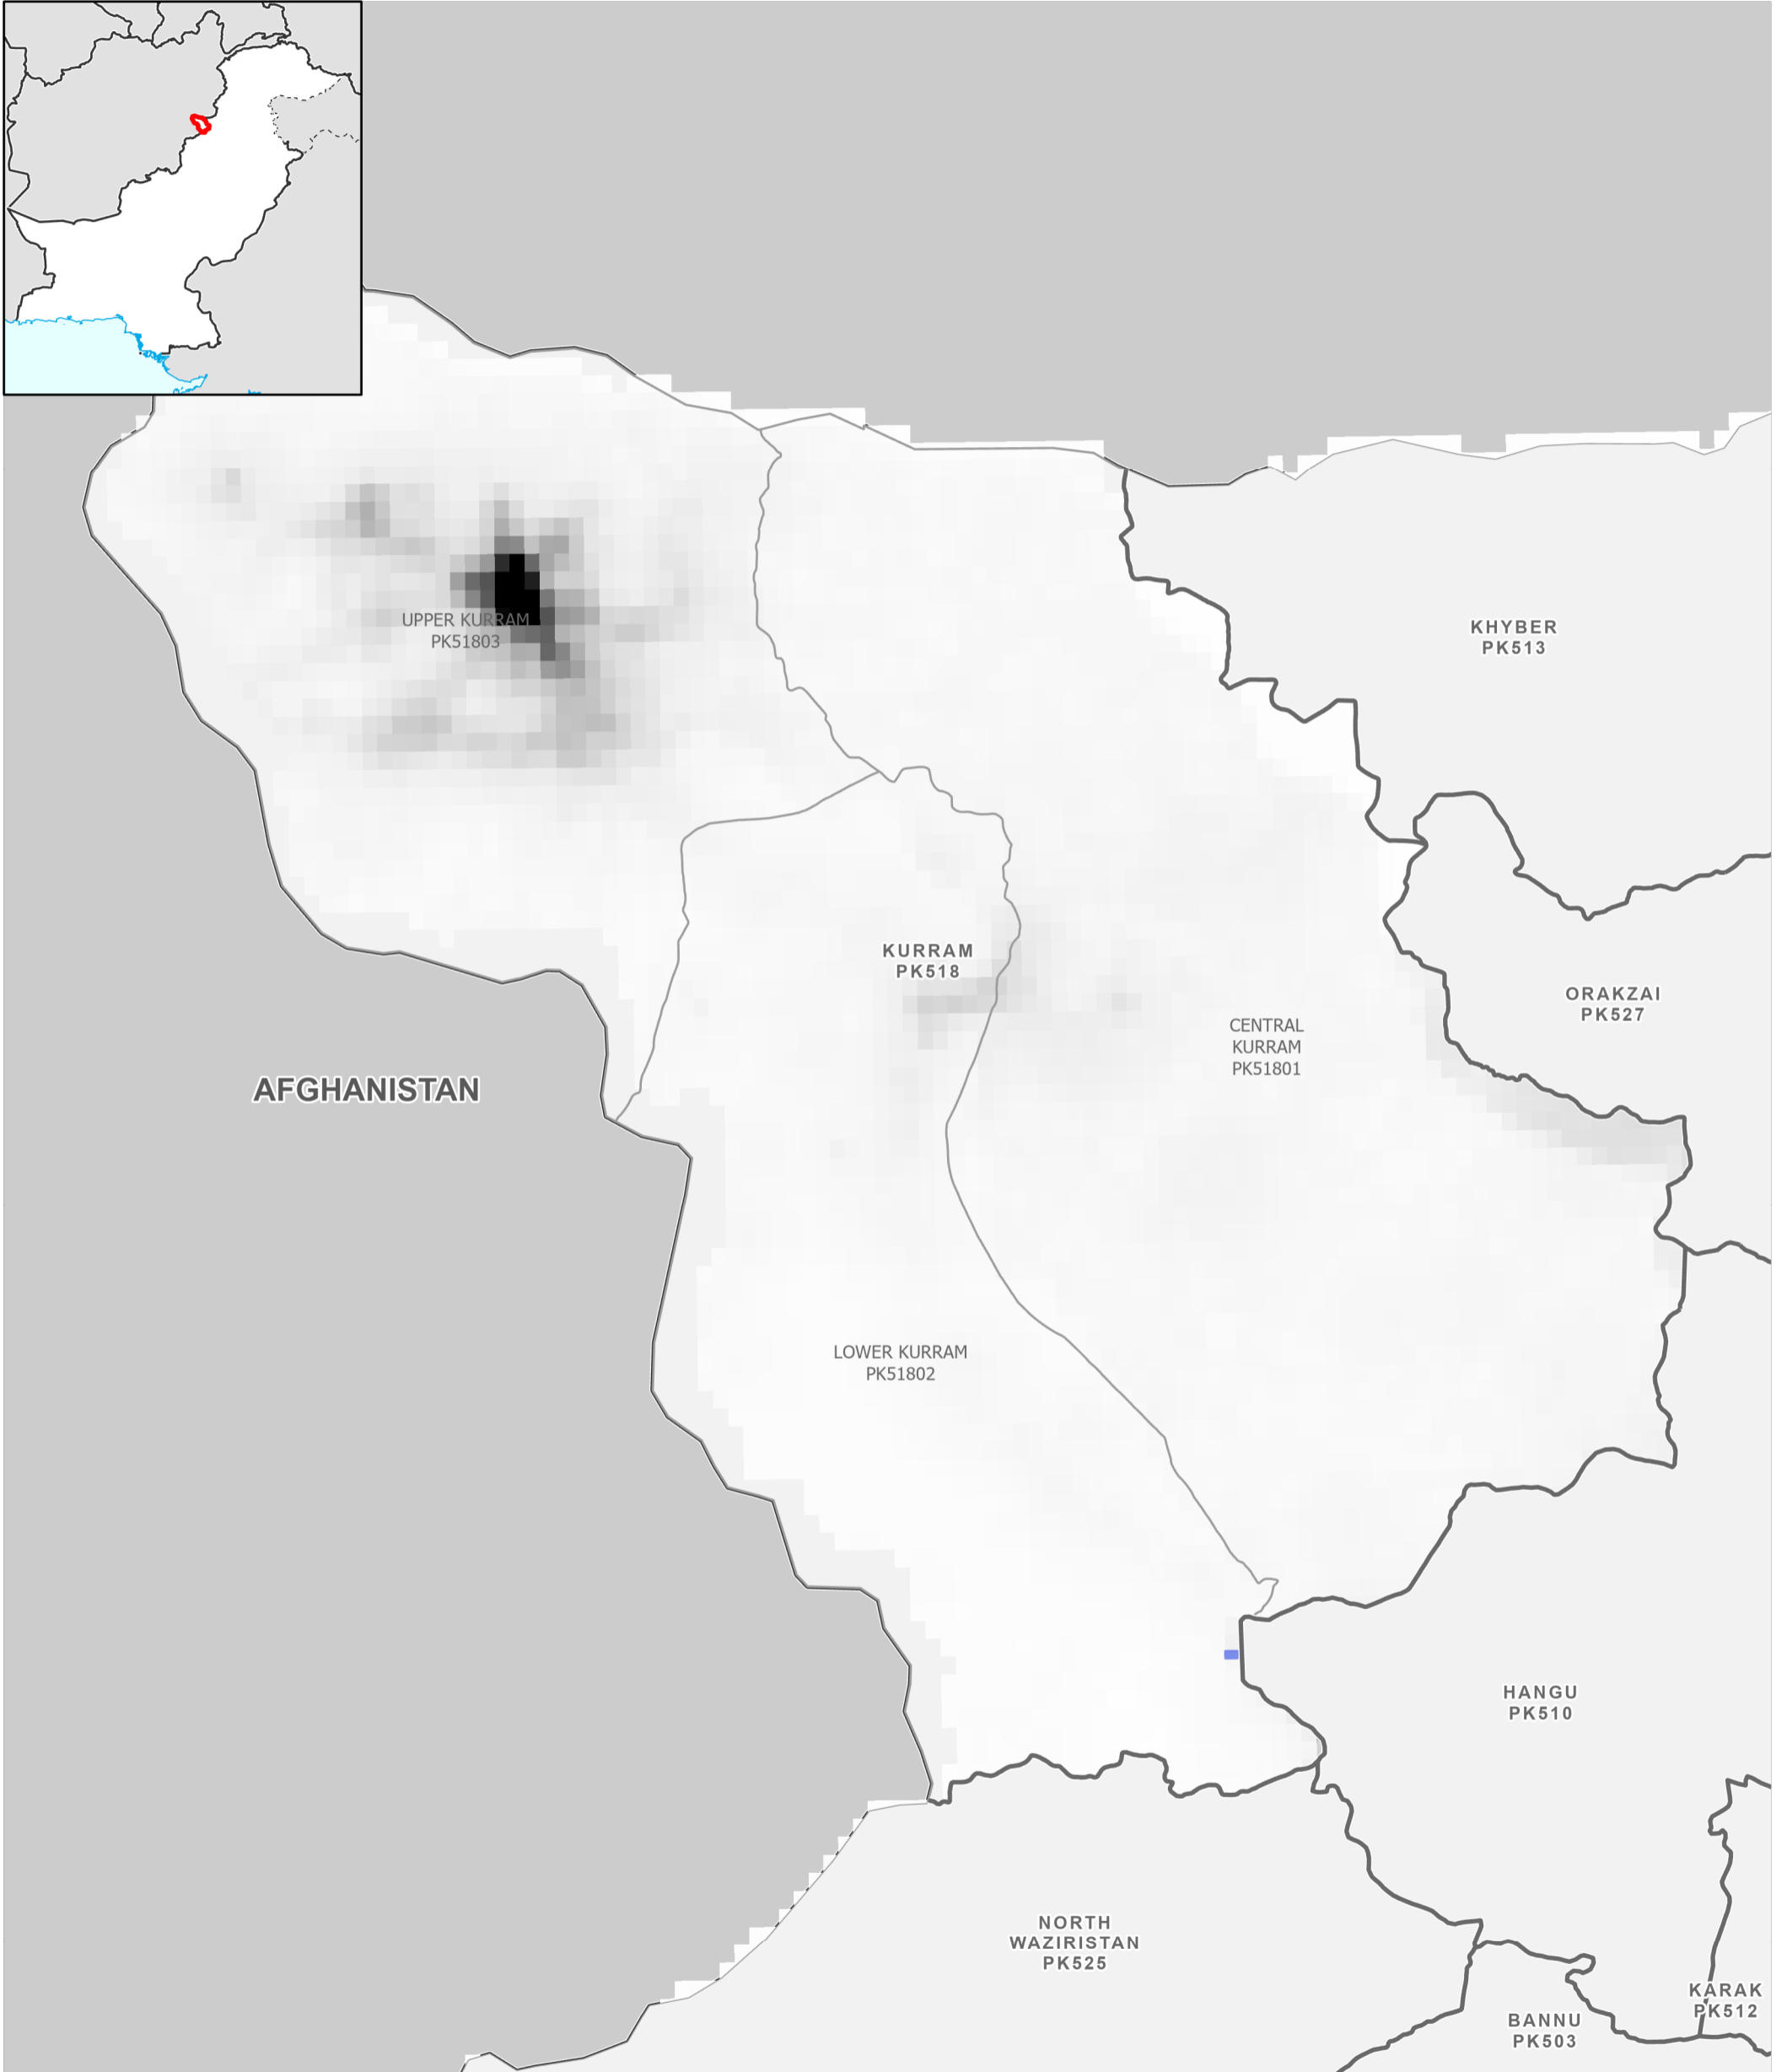

Settlements	Education	Boundaries	Population per km²
★ Capital	🎓 School	— International	78,000
⊙ City	🎓 College; University	- - Disputed	0
● Town	Health	— Province	Max flood extent
● Village	🏥 Clinic	— Districts	01 - 29 August 2022
■ Hamlet	🏥 Hospital	— Tehsil	

Data Sources
Pakistan Census Office, Open Street Map, GADM, Worldpop, UNOSAT
Map created by MapAction (10/09/2022)