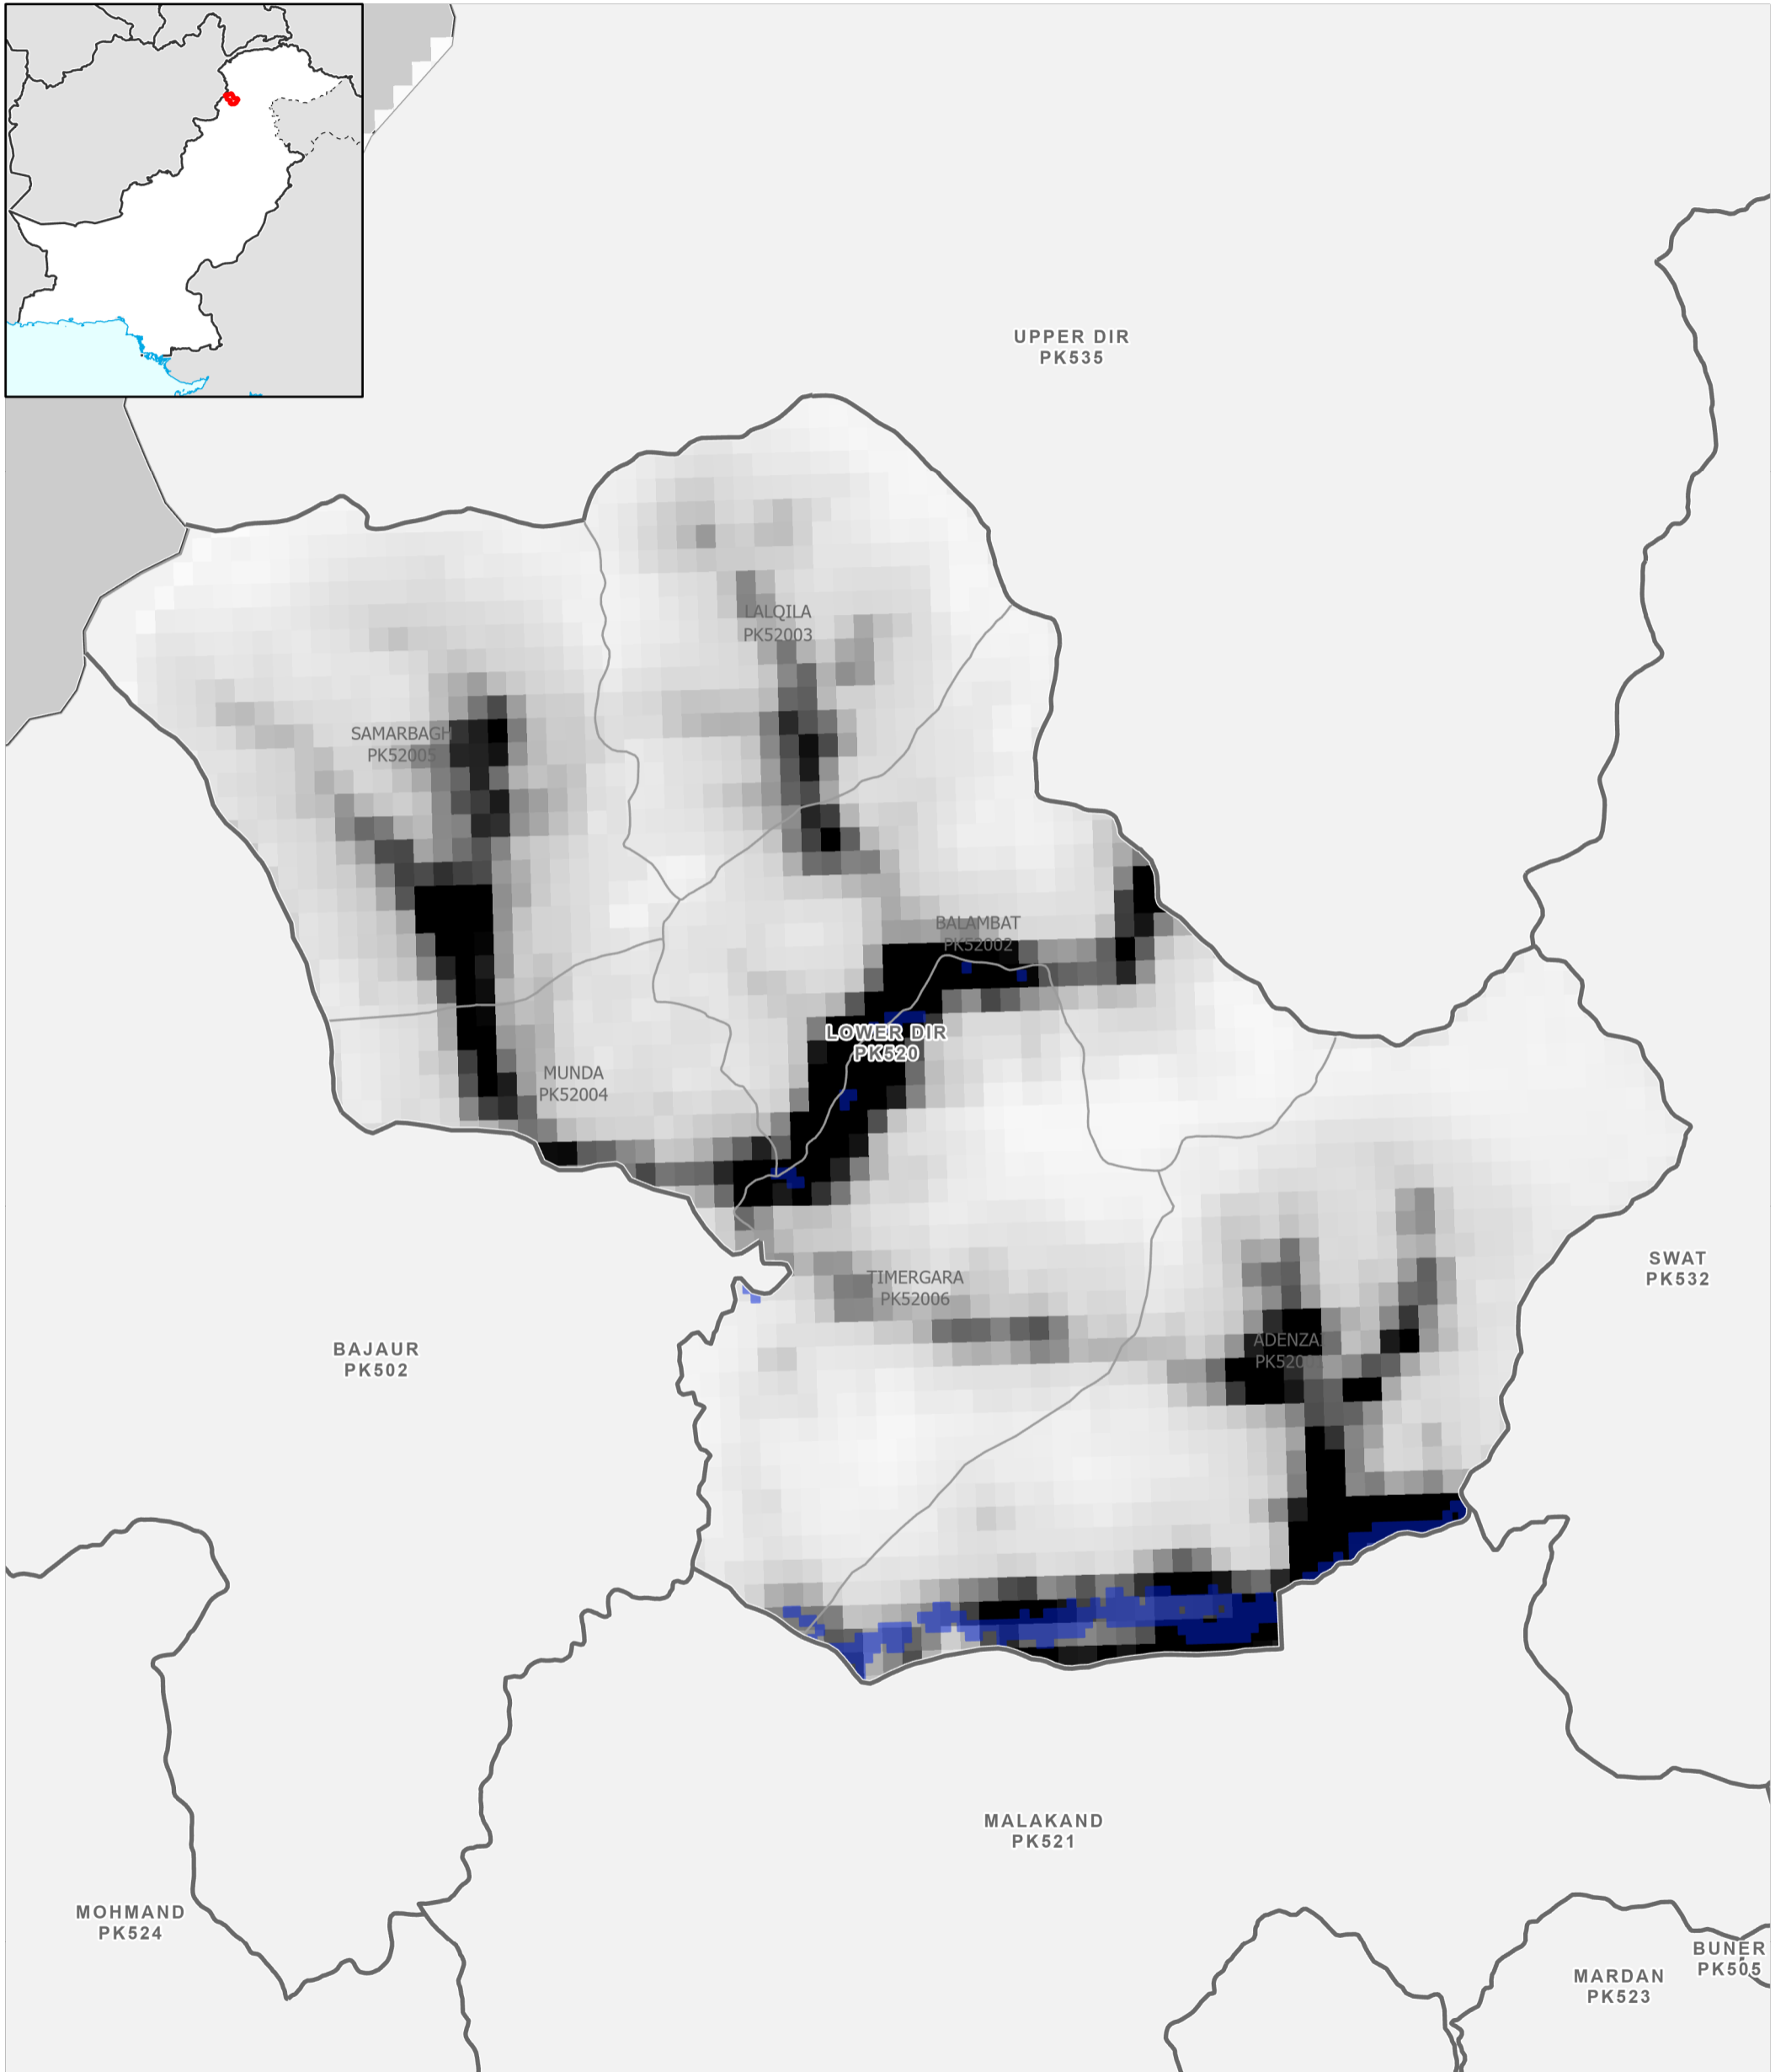

Settlements	Education	Boundaries	Population per km²
★ Capital	🎓 School	— International	78,000
⊙ City	🎓 College; University	- - Disputed	0
● Town	Health	— Province	Max flood extent
● Village	🏥 Clinic	— Districts	01 - 29 August 2022
■ Hamlet	🏥 Hospital	— Tehsil	

Data Sources
Pakistan Census Office, Open Street Map, GADM, Worldpop, UNOSAT
Map created by MapAction (10/09/2022)