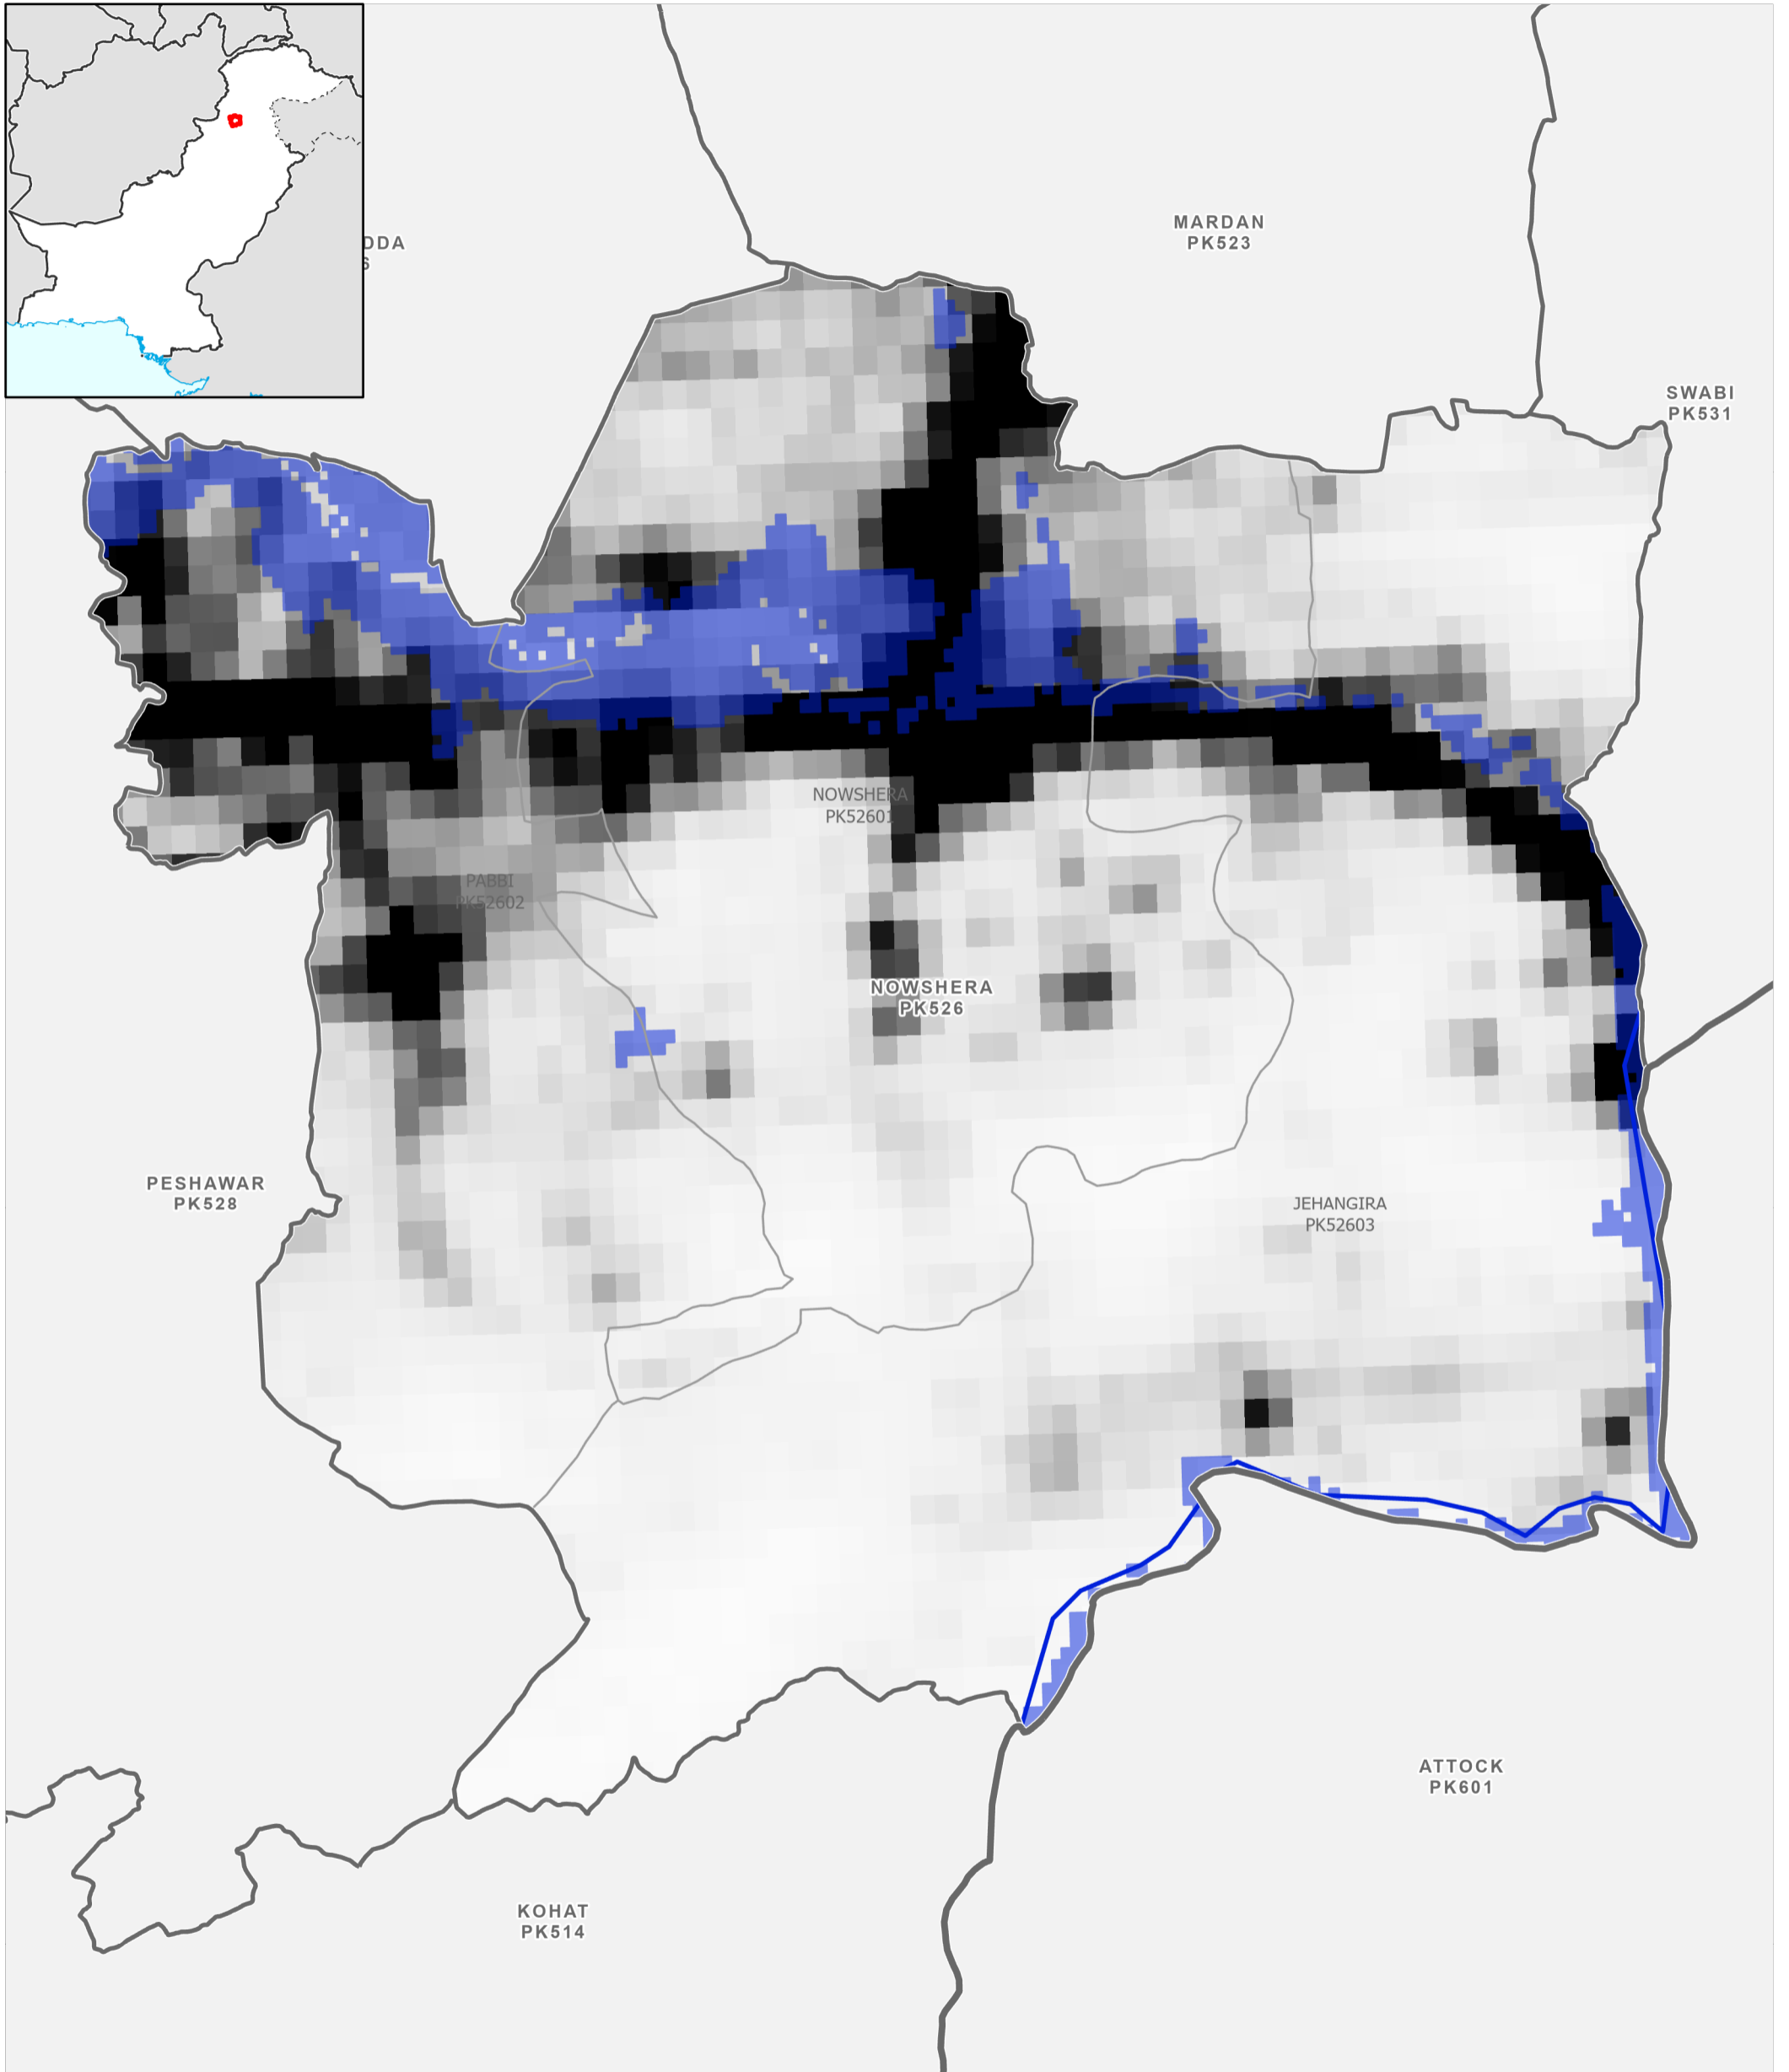

Settlements ★ Capital ● City ● Town ● Village ■ Hamlet	Education 🎓 School 🎓 College; University Health 🏥 Clinic 🏥 Hospital	Boundaries — International - - Disputed — Province — Districts — Tehsil	Population per km² 78,000 0 Max flood extent 01 - 29 August 2022

Data Sources
Pakistan Census Office, Open Street Map, GADM, Worldpop, UNOSAT
Map created by MapAction (10/09/2022)