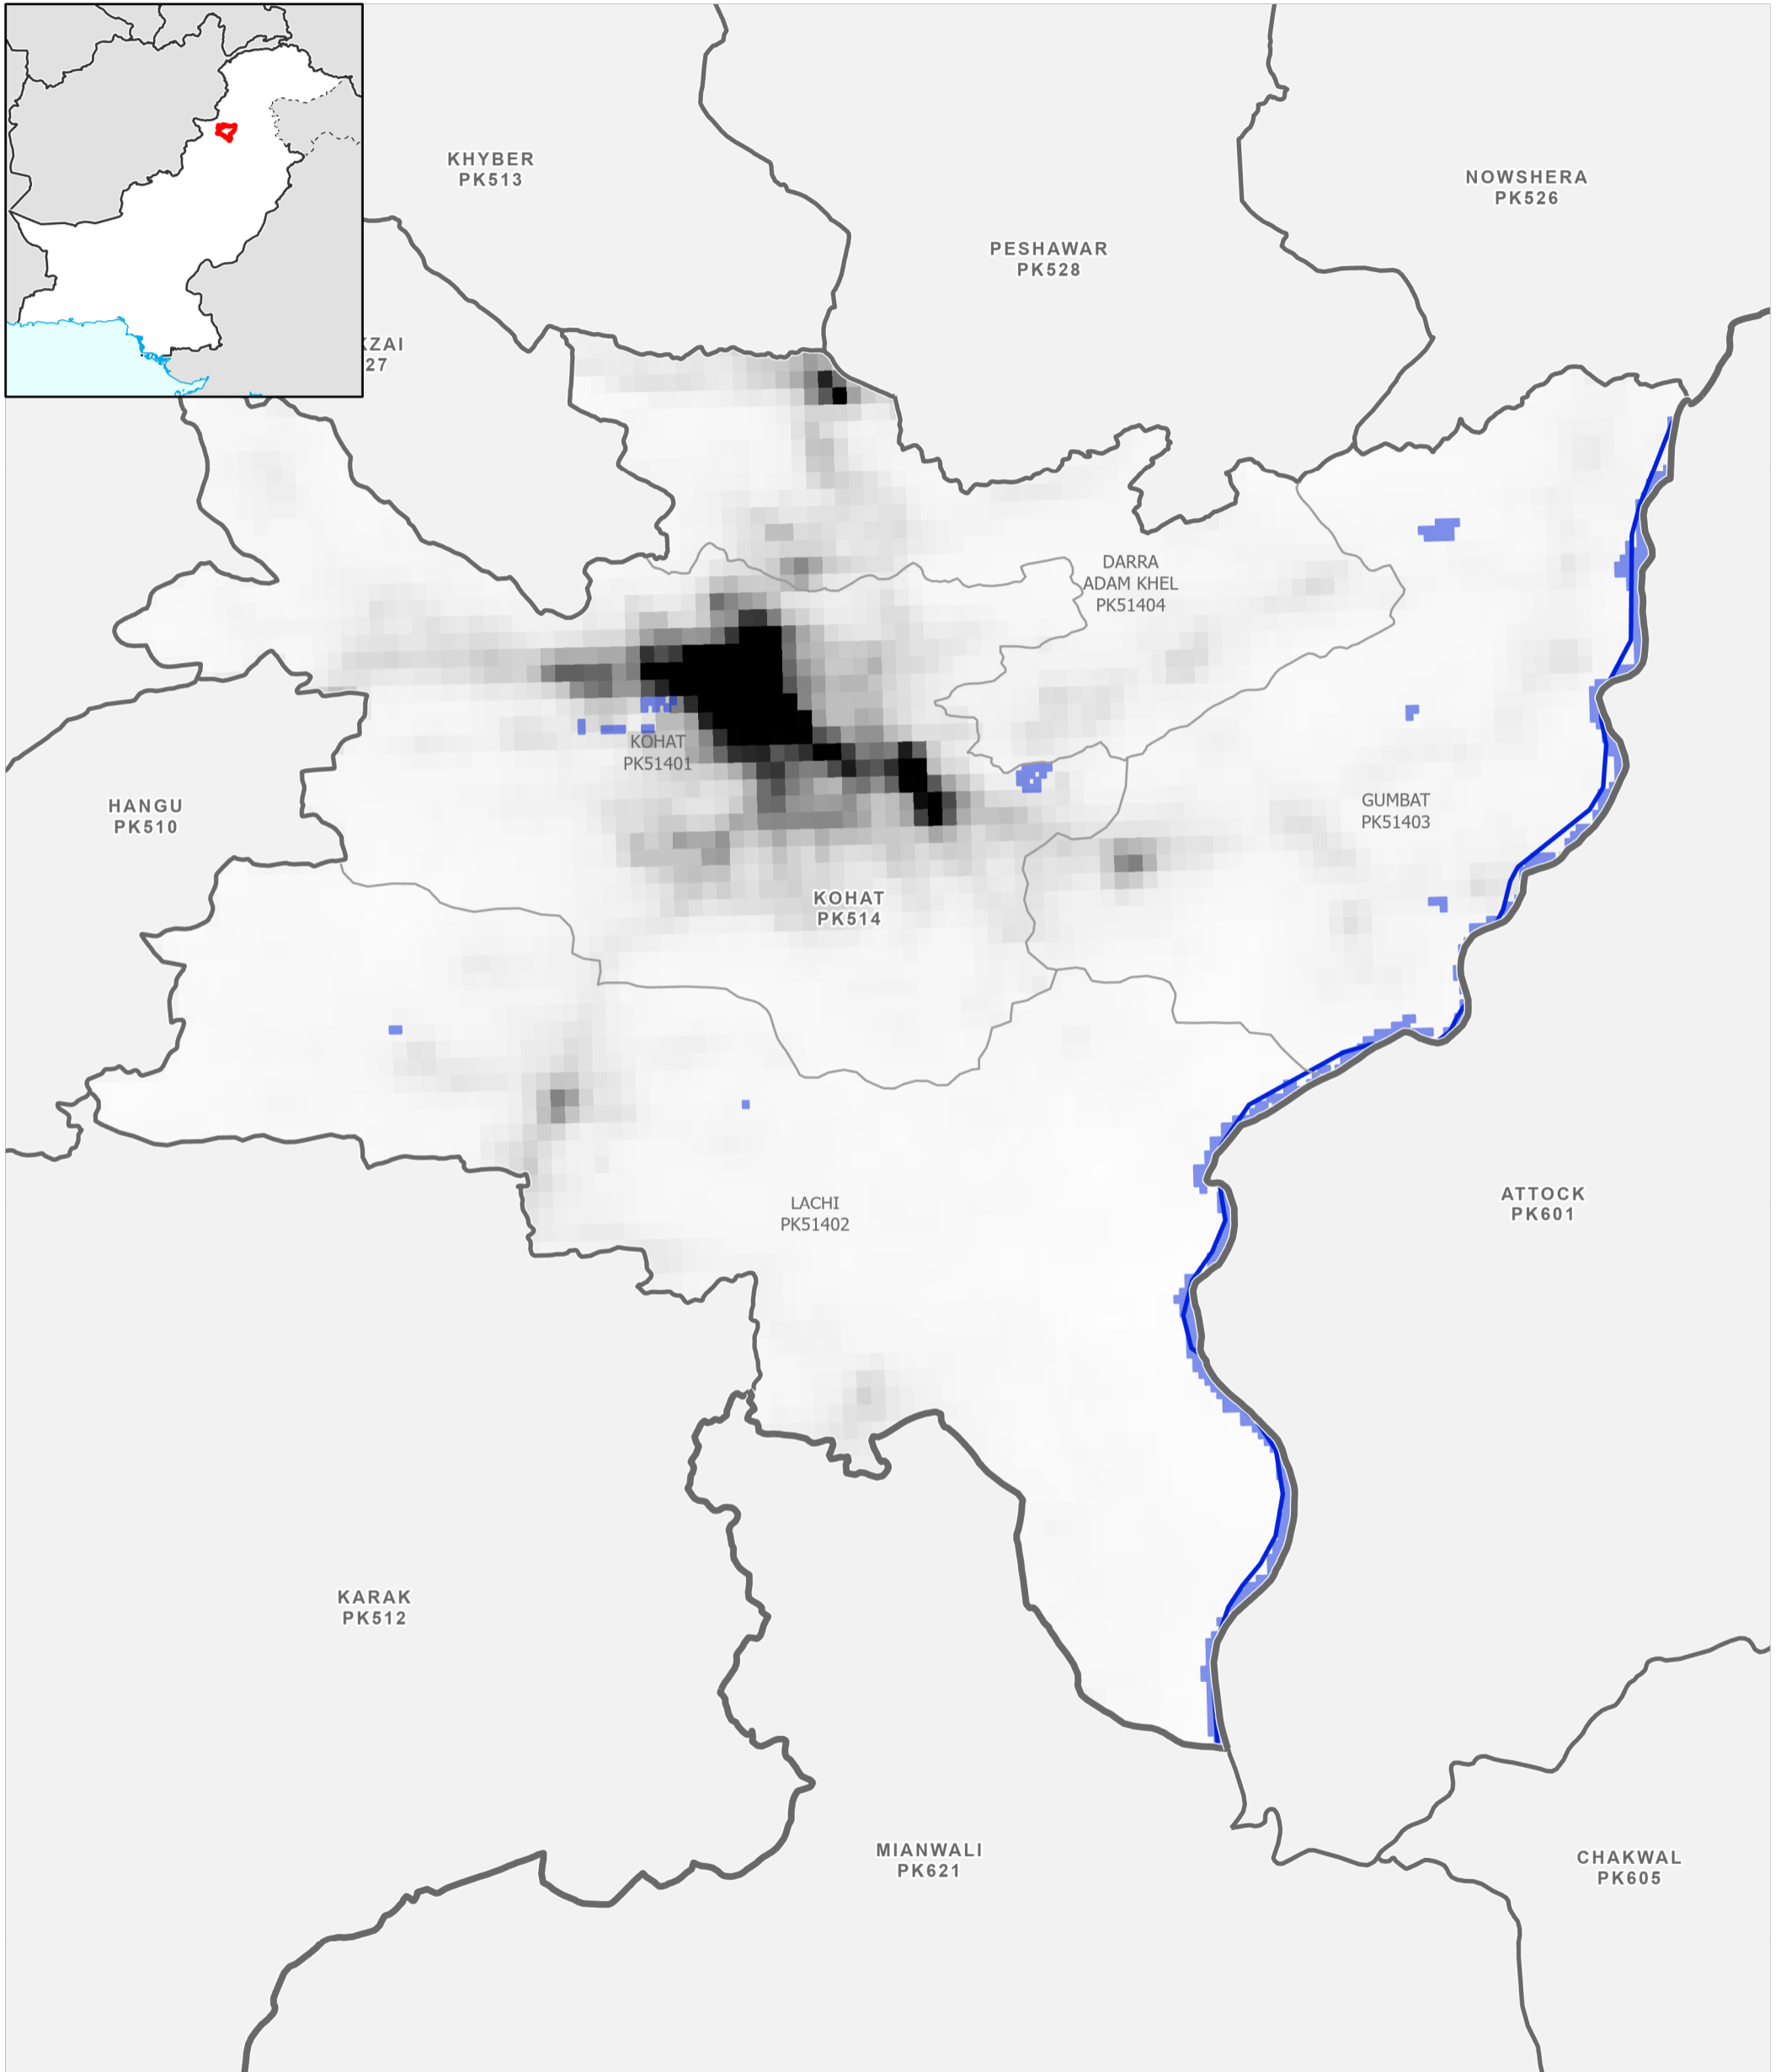

Settlements	Education	Boundaries	Population per km²
★ Capital	🎓 School	— International	78,000
⊙ City	🎓 College; University	- - Disputed	0
● Town	Health	— Province	Max flood extent
● Village	🏥 Clinic	— Districts	01 - 29 August 2022
■ Hamlet	🏥 Hospital	— Tehsil	

Data Sources
Pakistan Census Office, Open Street Map, GADM, Worldpop, UNOSAT
Map created by MapAction (10/09/2022)