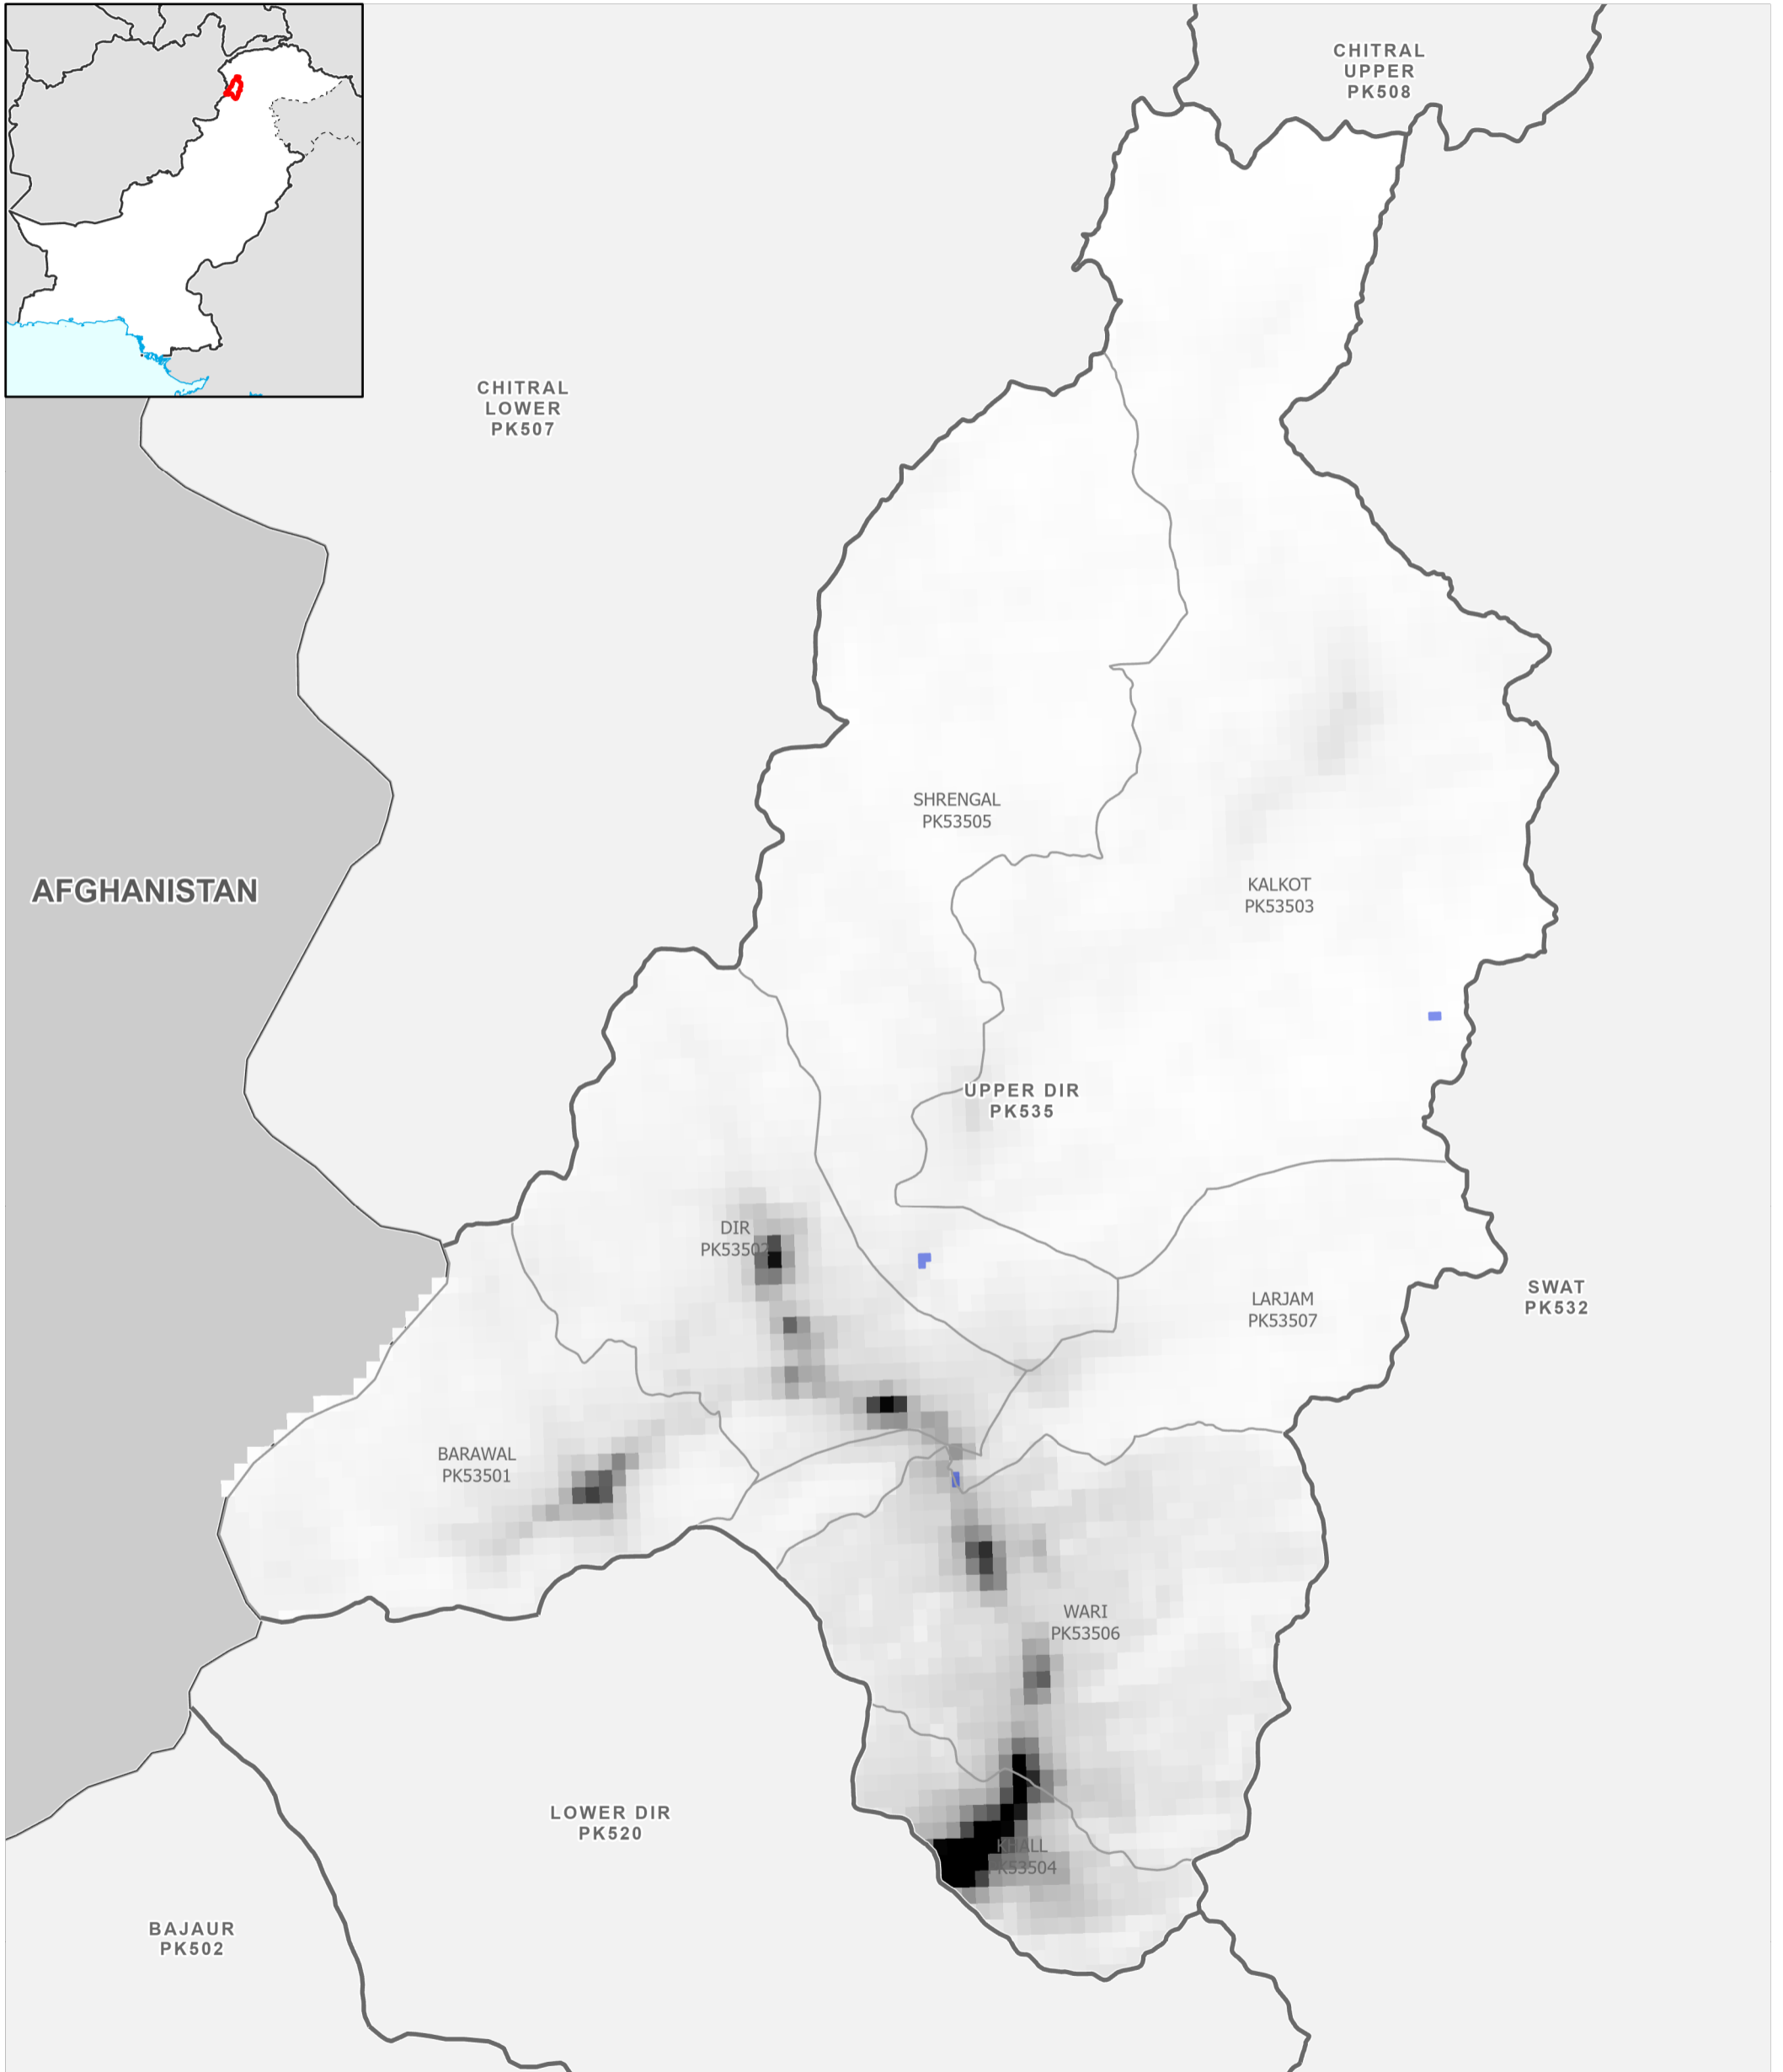

Settlements ★ Capital ⊙ City ● Town ● Village ■ Hamlet	Education 🎓 School 🎓 College; University Health 🏥 Clinic 🏥 Hospital	Boundaries — International - - Disputed — Province — Districts — Tehsil	Population per km² 78,000 0 Max flood extent 01 - 29 August 2022

Data Sources
Pakistan Census Office, Open Street Map, GADM, Worldpop, UNOSAT
Map created by MapAction (10/09/2022)