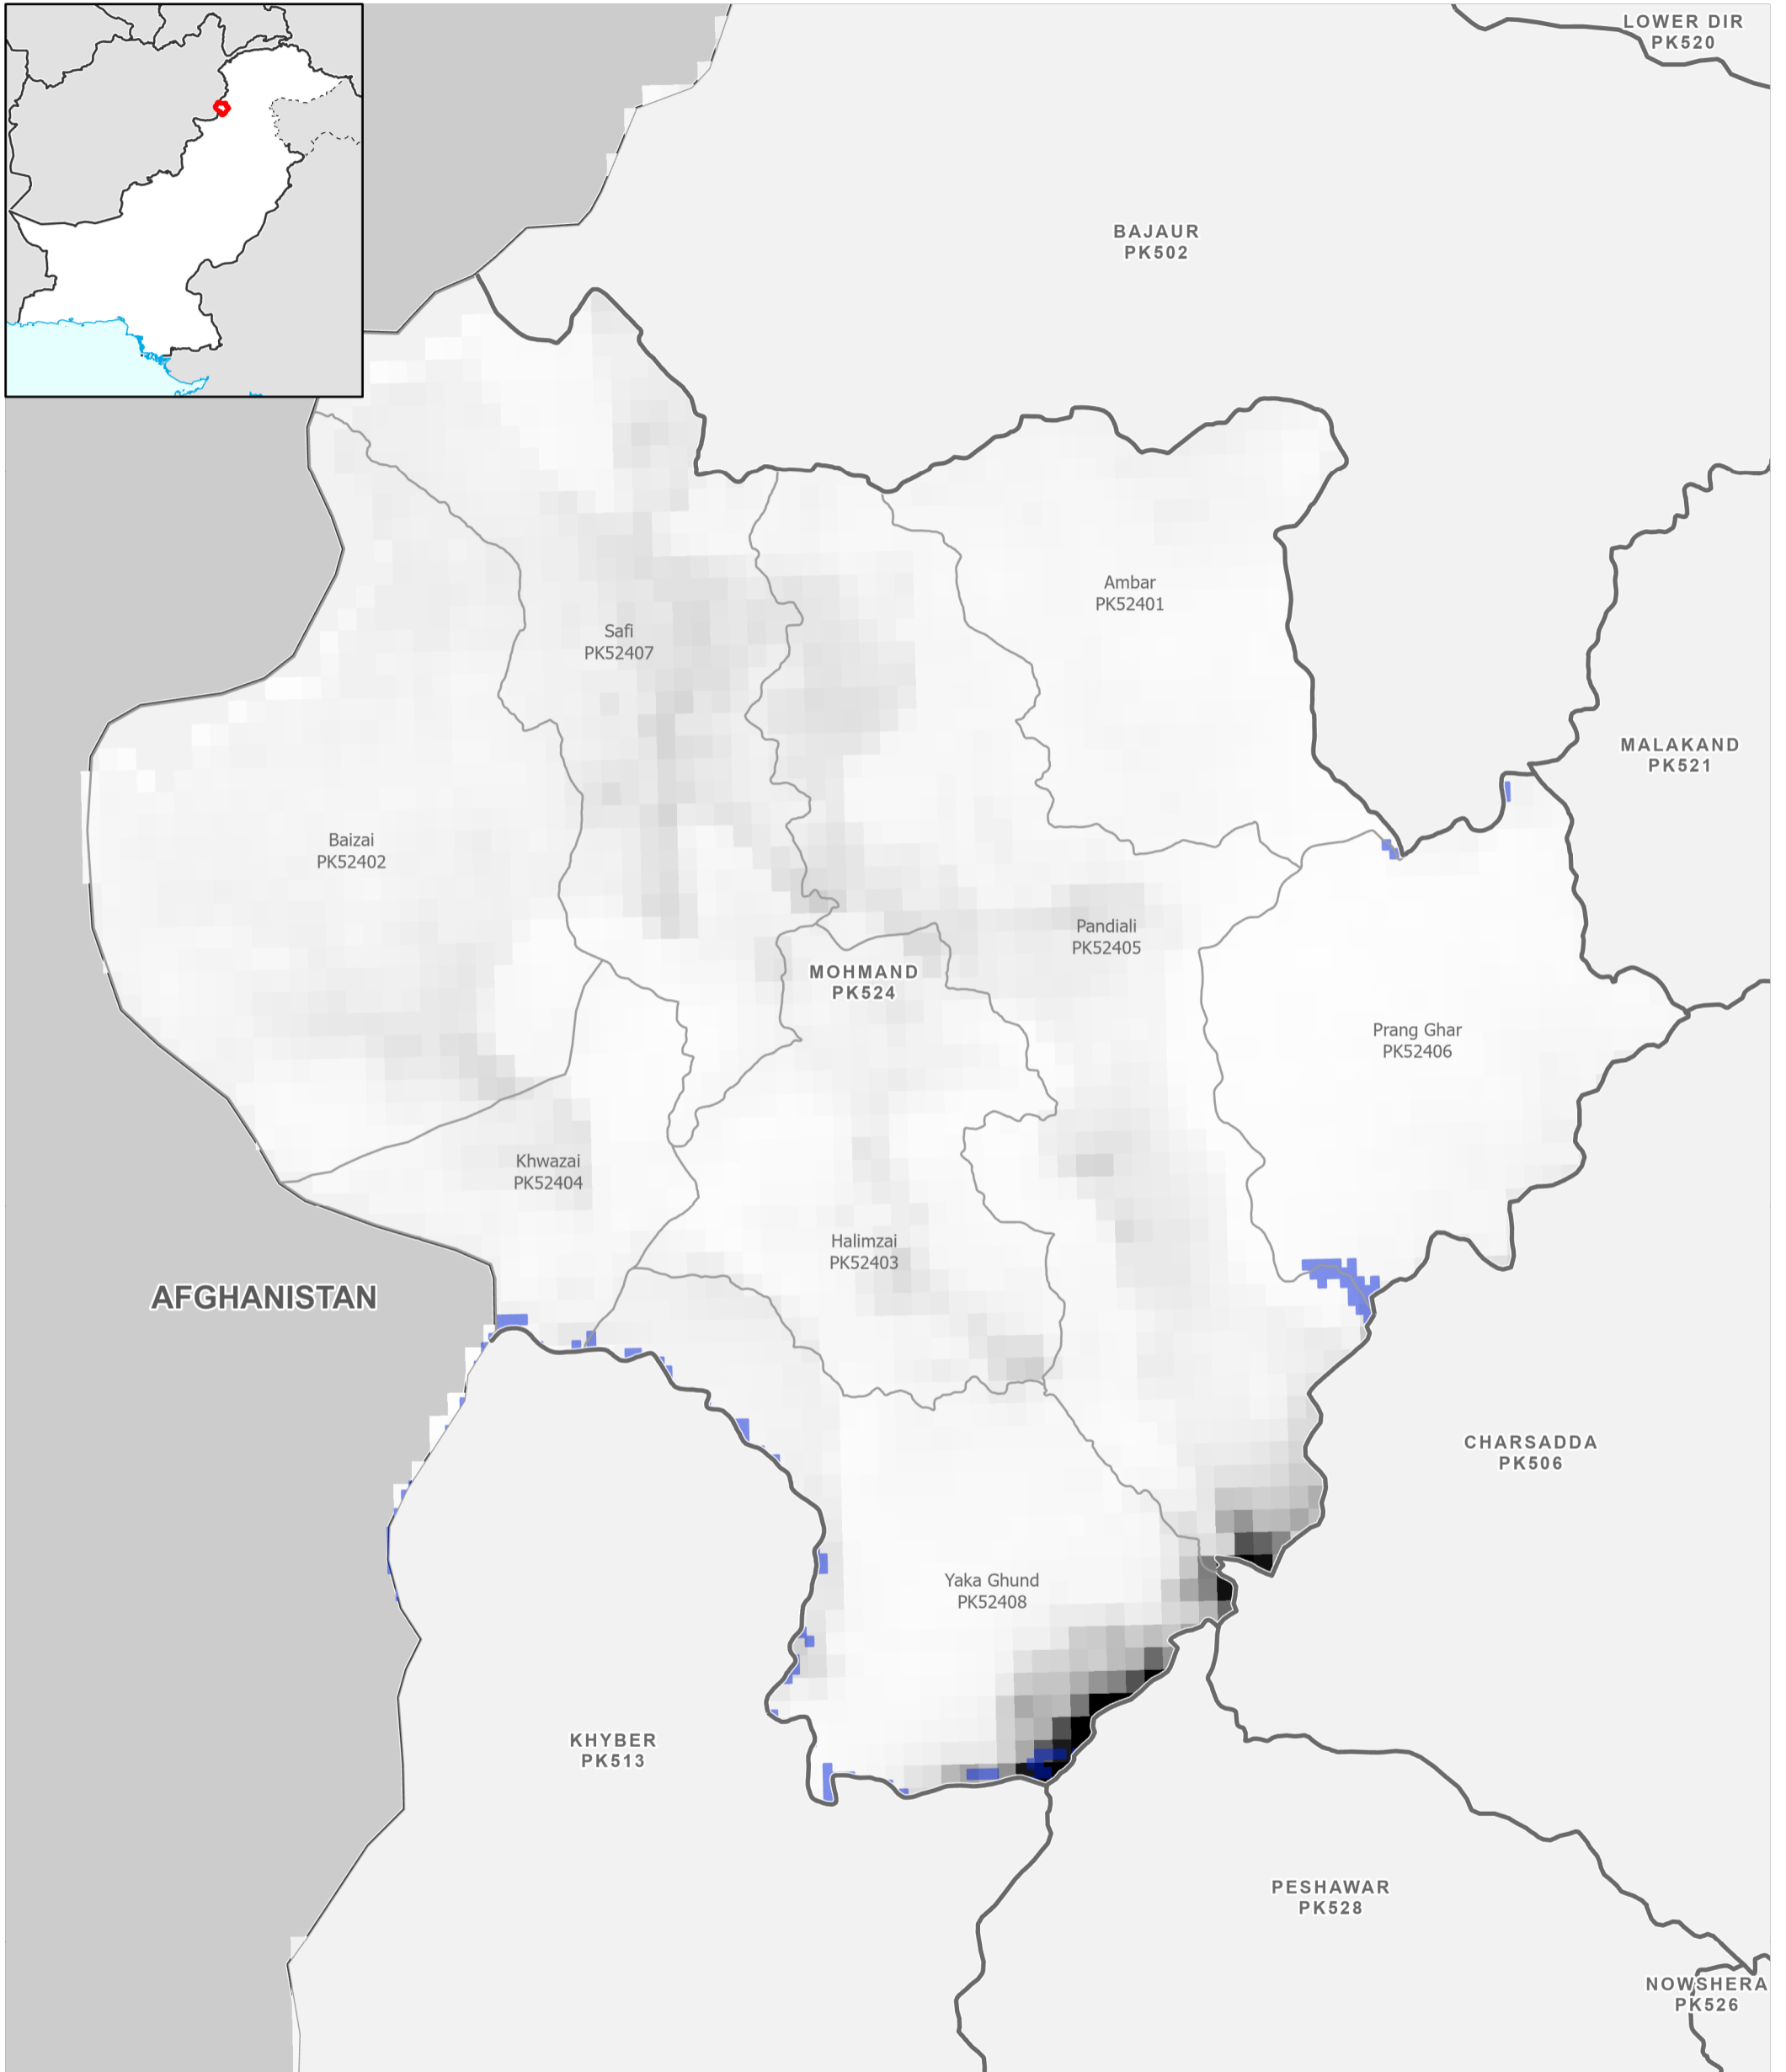

Settlements	Education	Boundaries	Population per km²
★ Capital	🎓 School	— International	78,000
⊙ City	🎓 College; University	- - Disputed	0
● Town	Health	— Province	Max flood extent
● Village	🏥 Clinic	— Districts	01 - 29 August 2022
■ Hamlet	🏥 Hospital	— Tehsil	

Data Sources
Pakistan Census Office, Open Street Map, GADM, Worldpop, UNOSAT
Map created by MapAction (10/09/2022)