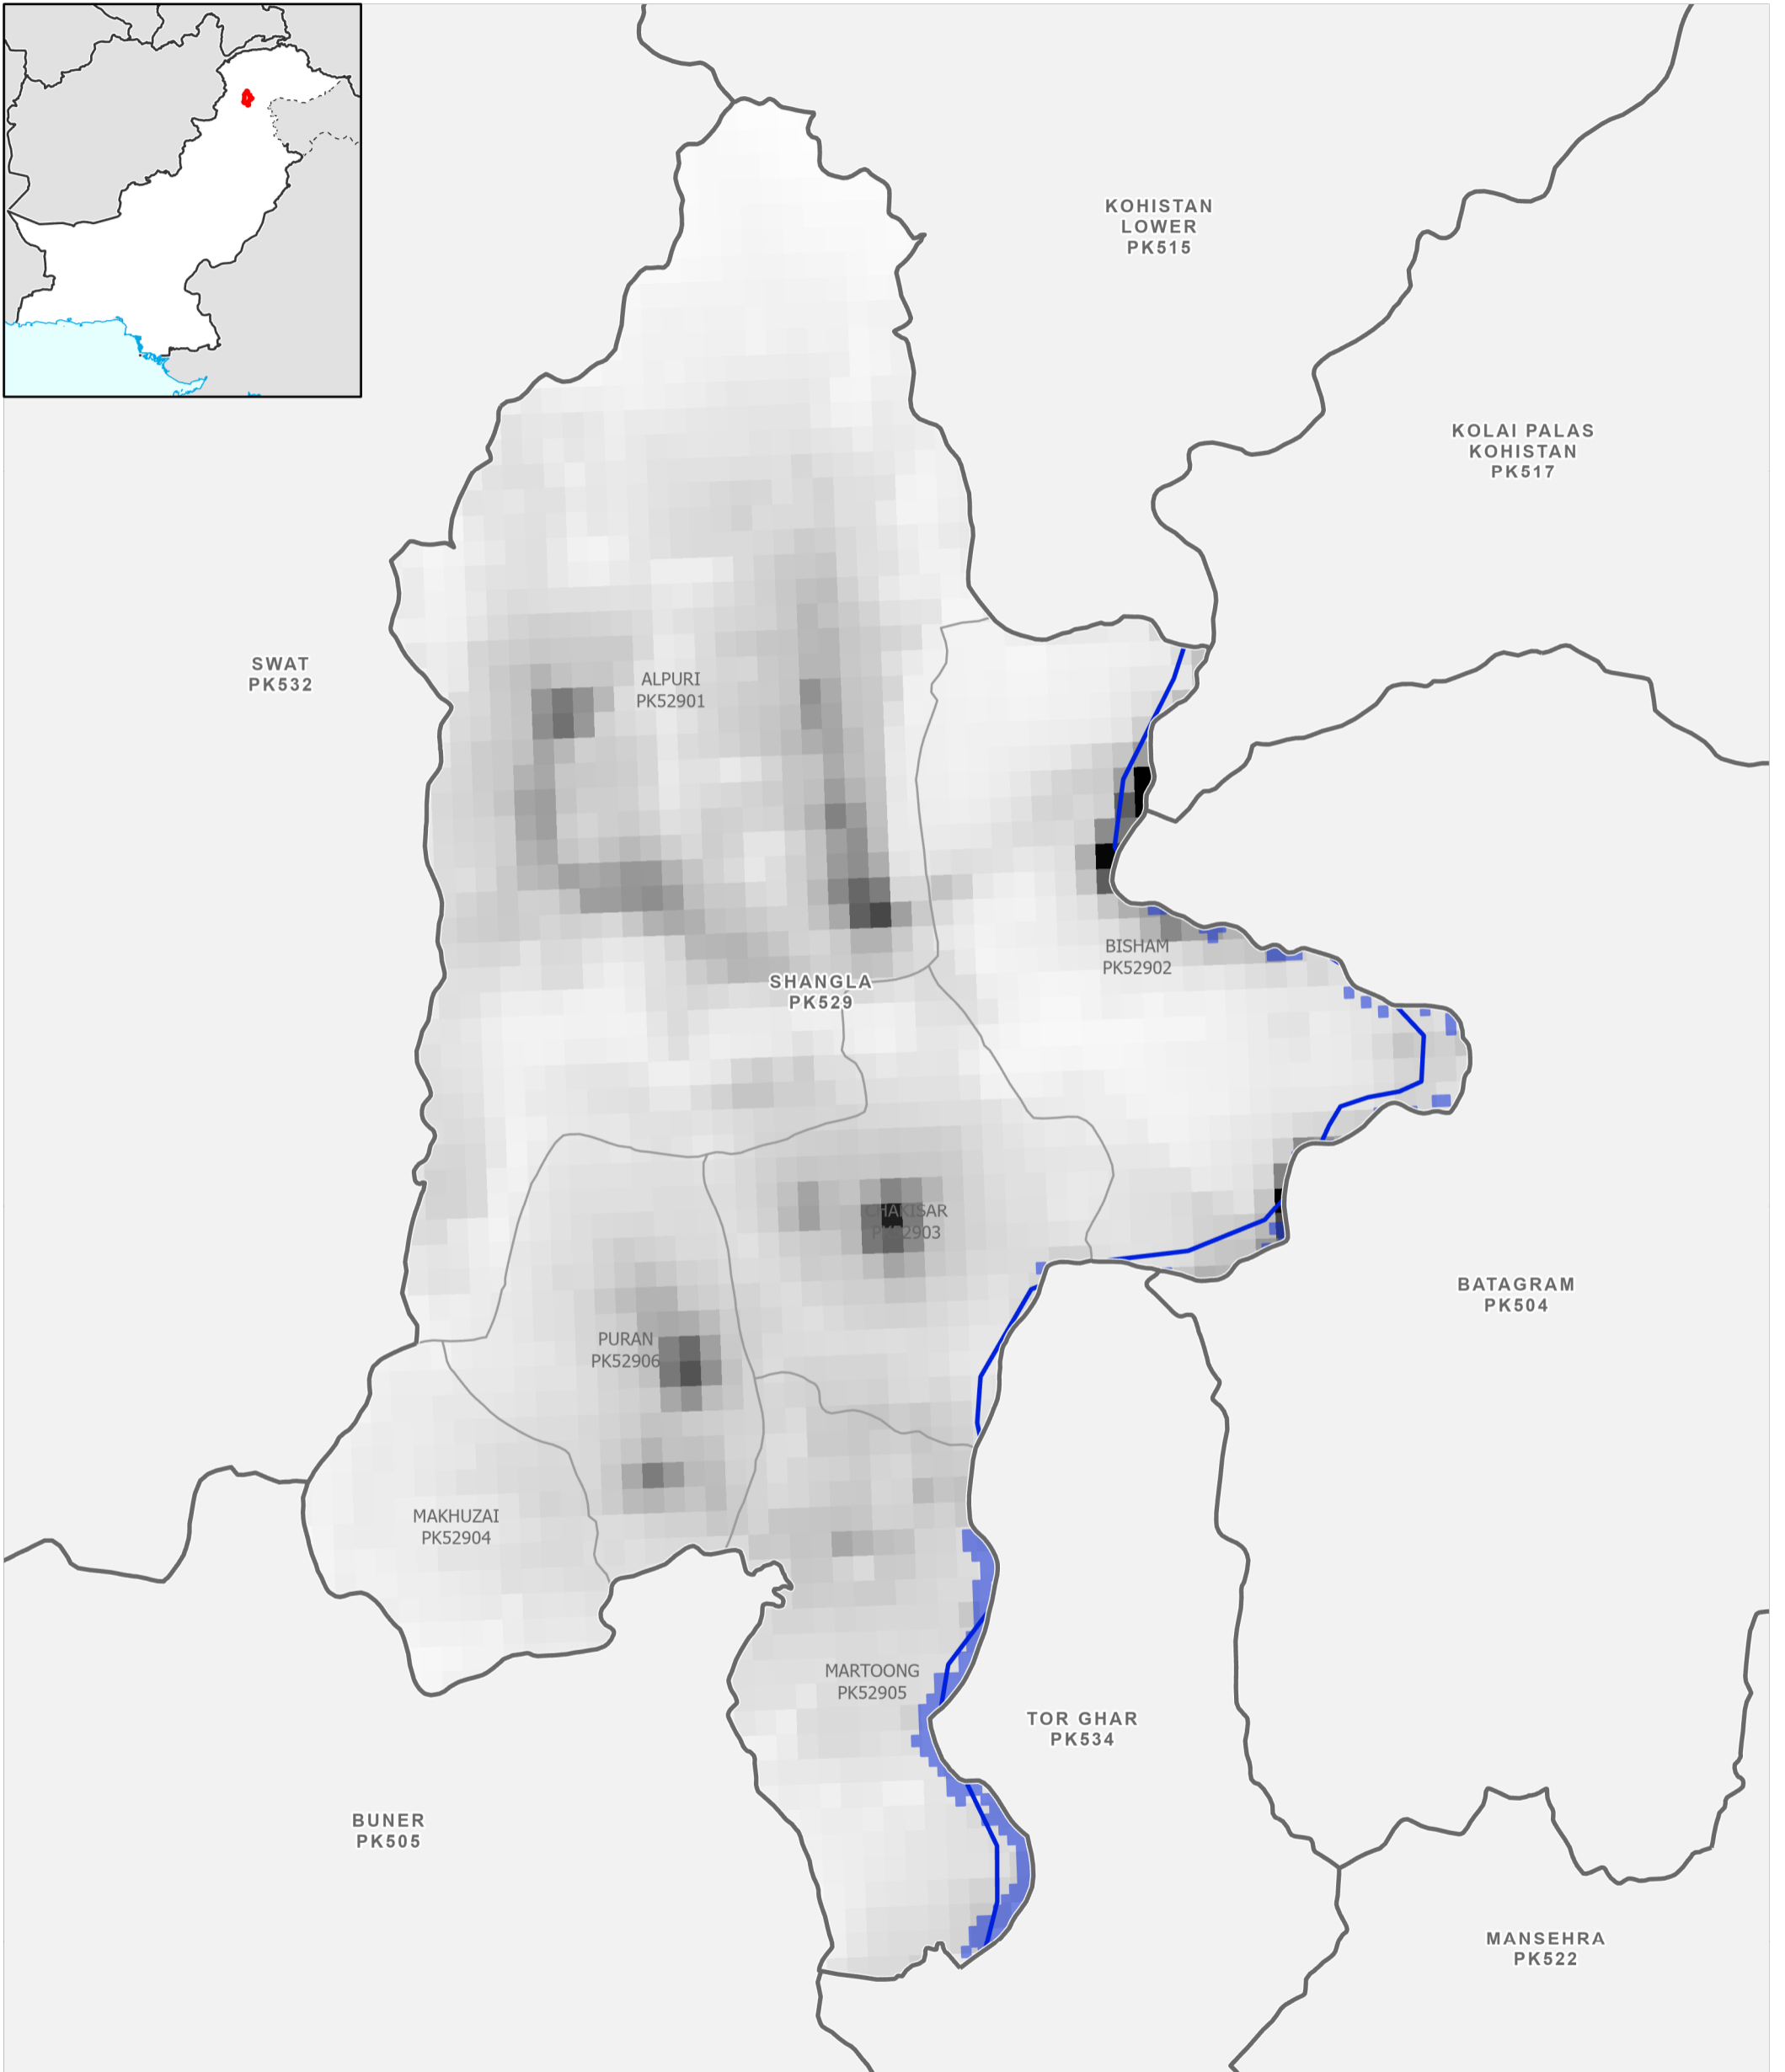

Settlements	Education	Boundaries	Population per km²
★ Capital	🎓 School	— International	78,000
⊙ City	🎓 College; University	- - Disputed	0
● Town	Health	— Province	Max flood extent
● Village	🏥 Clinic	— Districts	01 - 29 August 2022
■ Hamlet	🏥 Hospital	— Tehsil	

Data Sources
Pakistan Census Office, Open Street Map, GADM, Worldpop, UNOSAT
Map created by MapAction (10/09/2022)