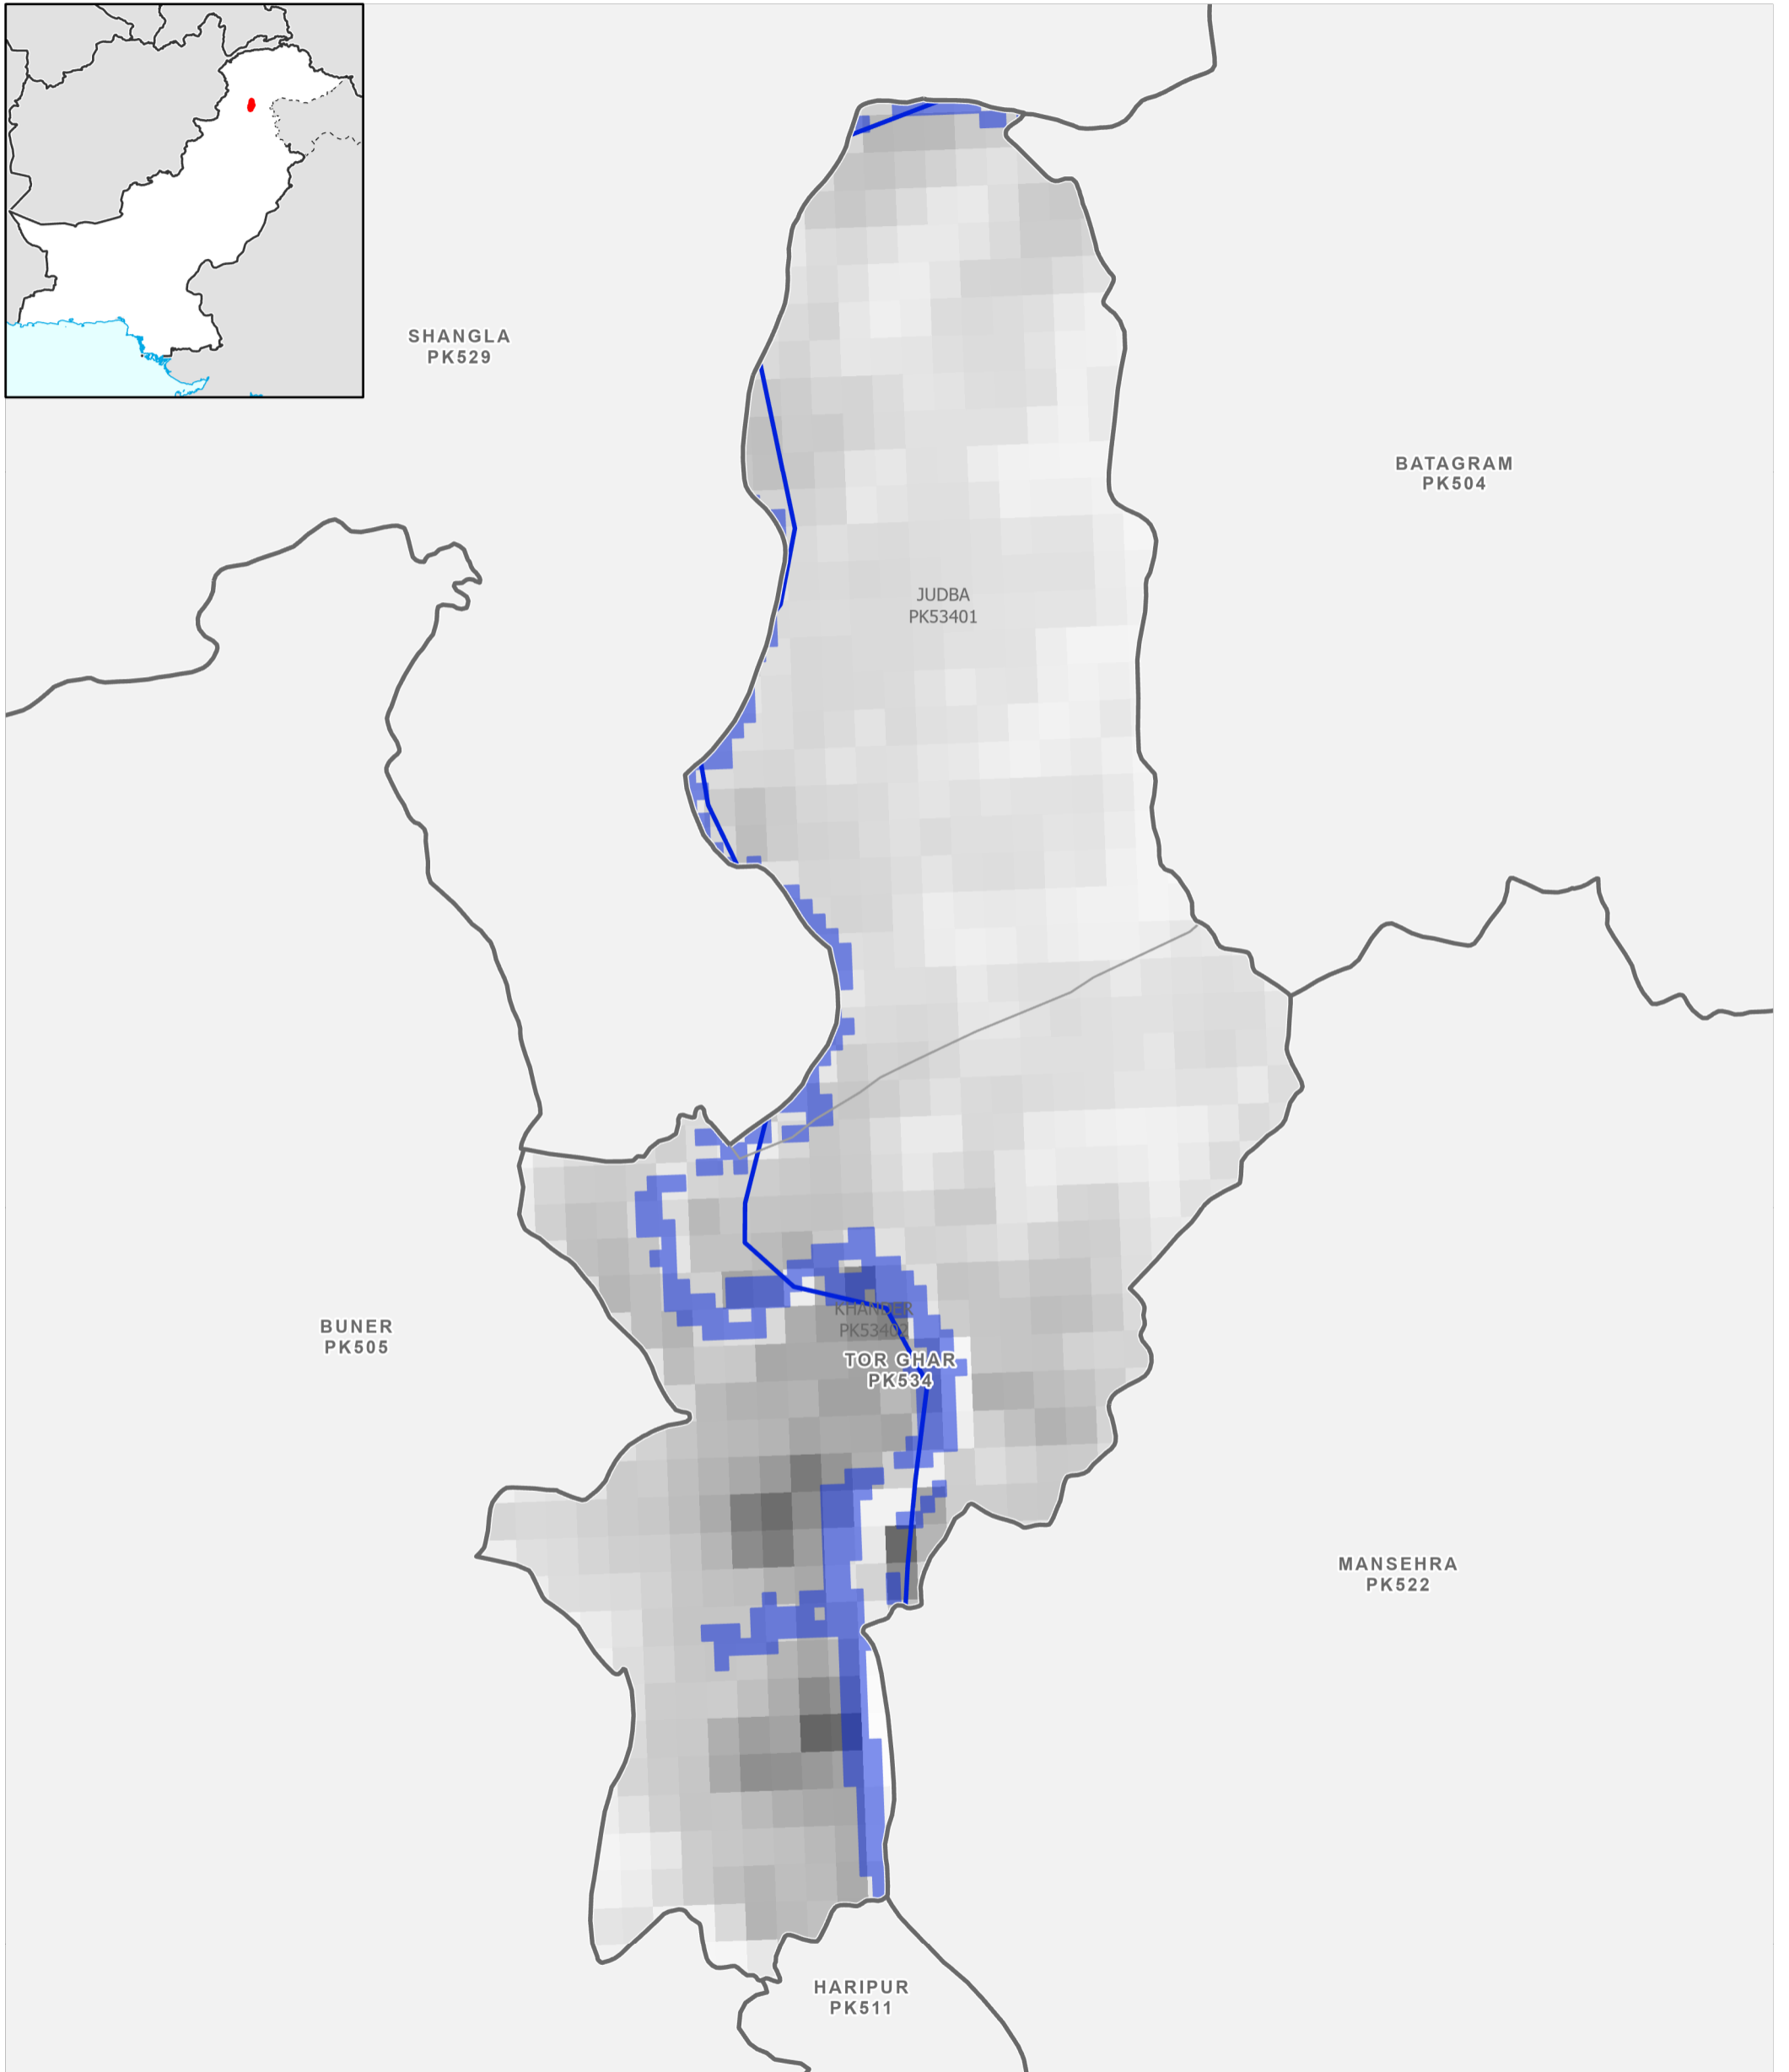

Settlements ★ Capital ⊙ City ● Town ● Village ■ Hamlet	Education 🎓 School 🎓 College; University Health 🏥 Clinic 🏥 Hospital	Boundaries — International - - Disputed ▬ Province ▬ Districts — Tehsil	Population per km² 78,000 0 Max flood extent 01 - 29 August 2022

Data Sources
Pakistan Census Office, Open Street Map, GADM, Worldpop, UNOSAT
Map created by MapAction (10/09/2022)