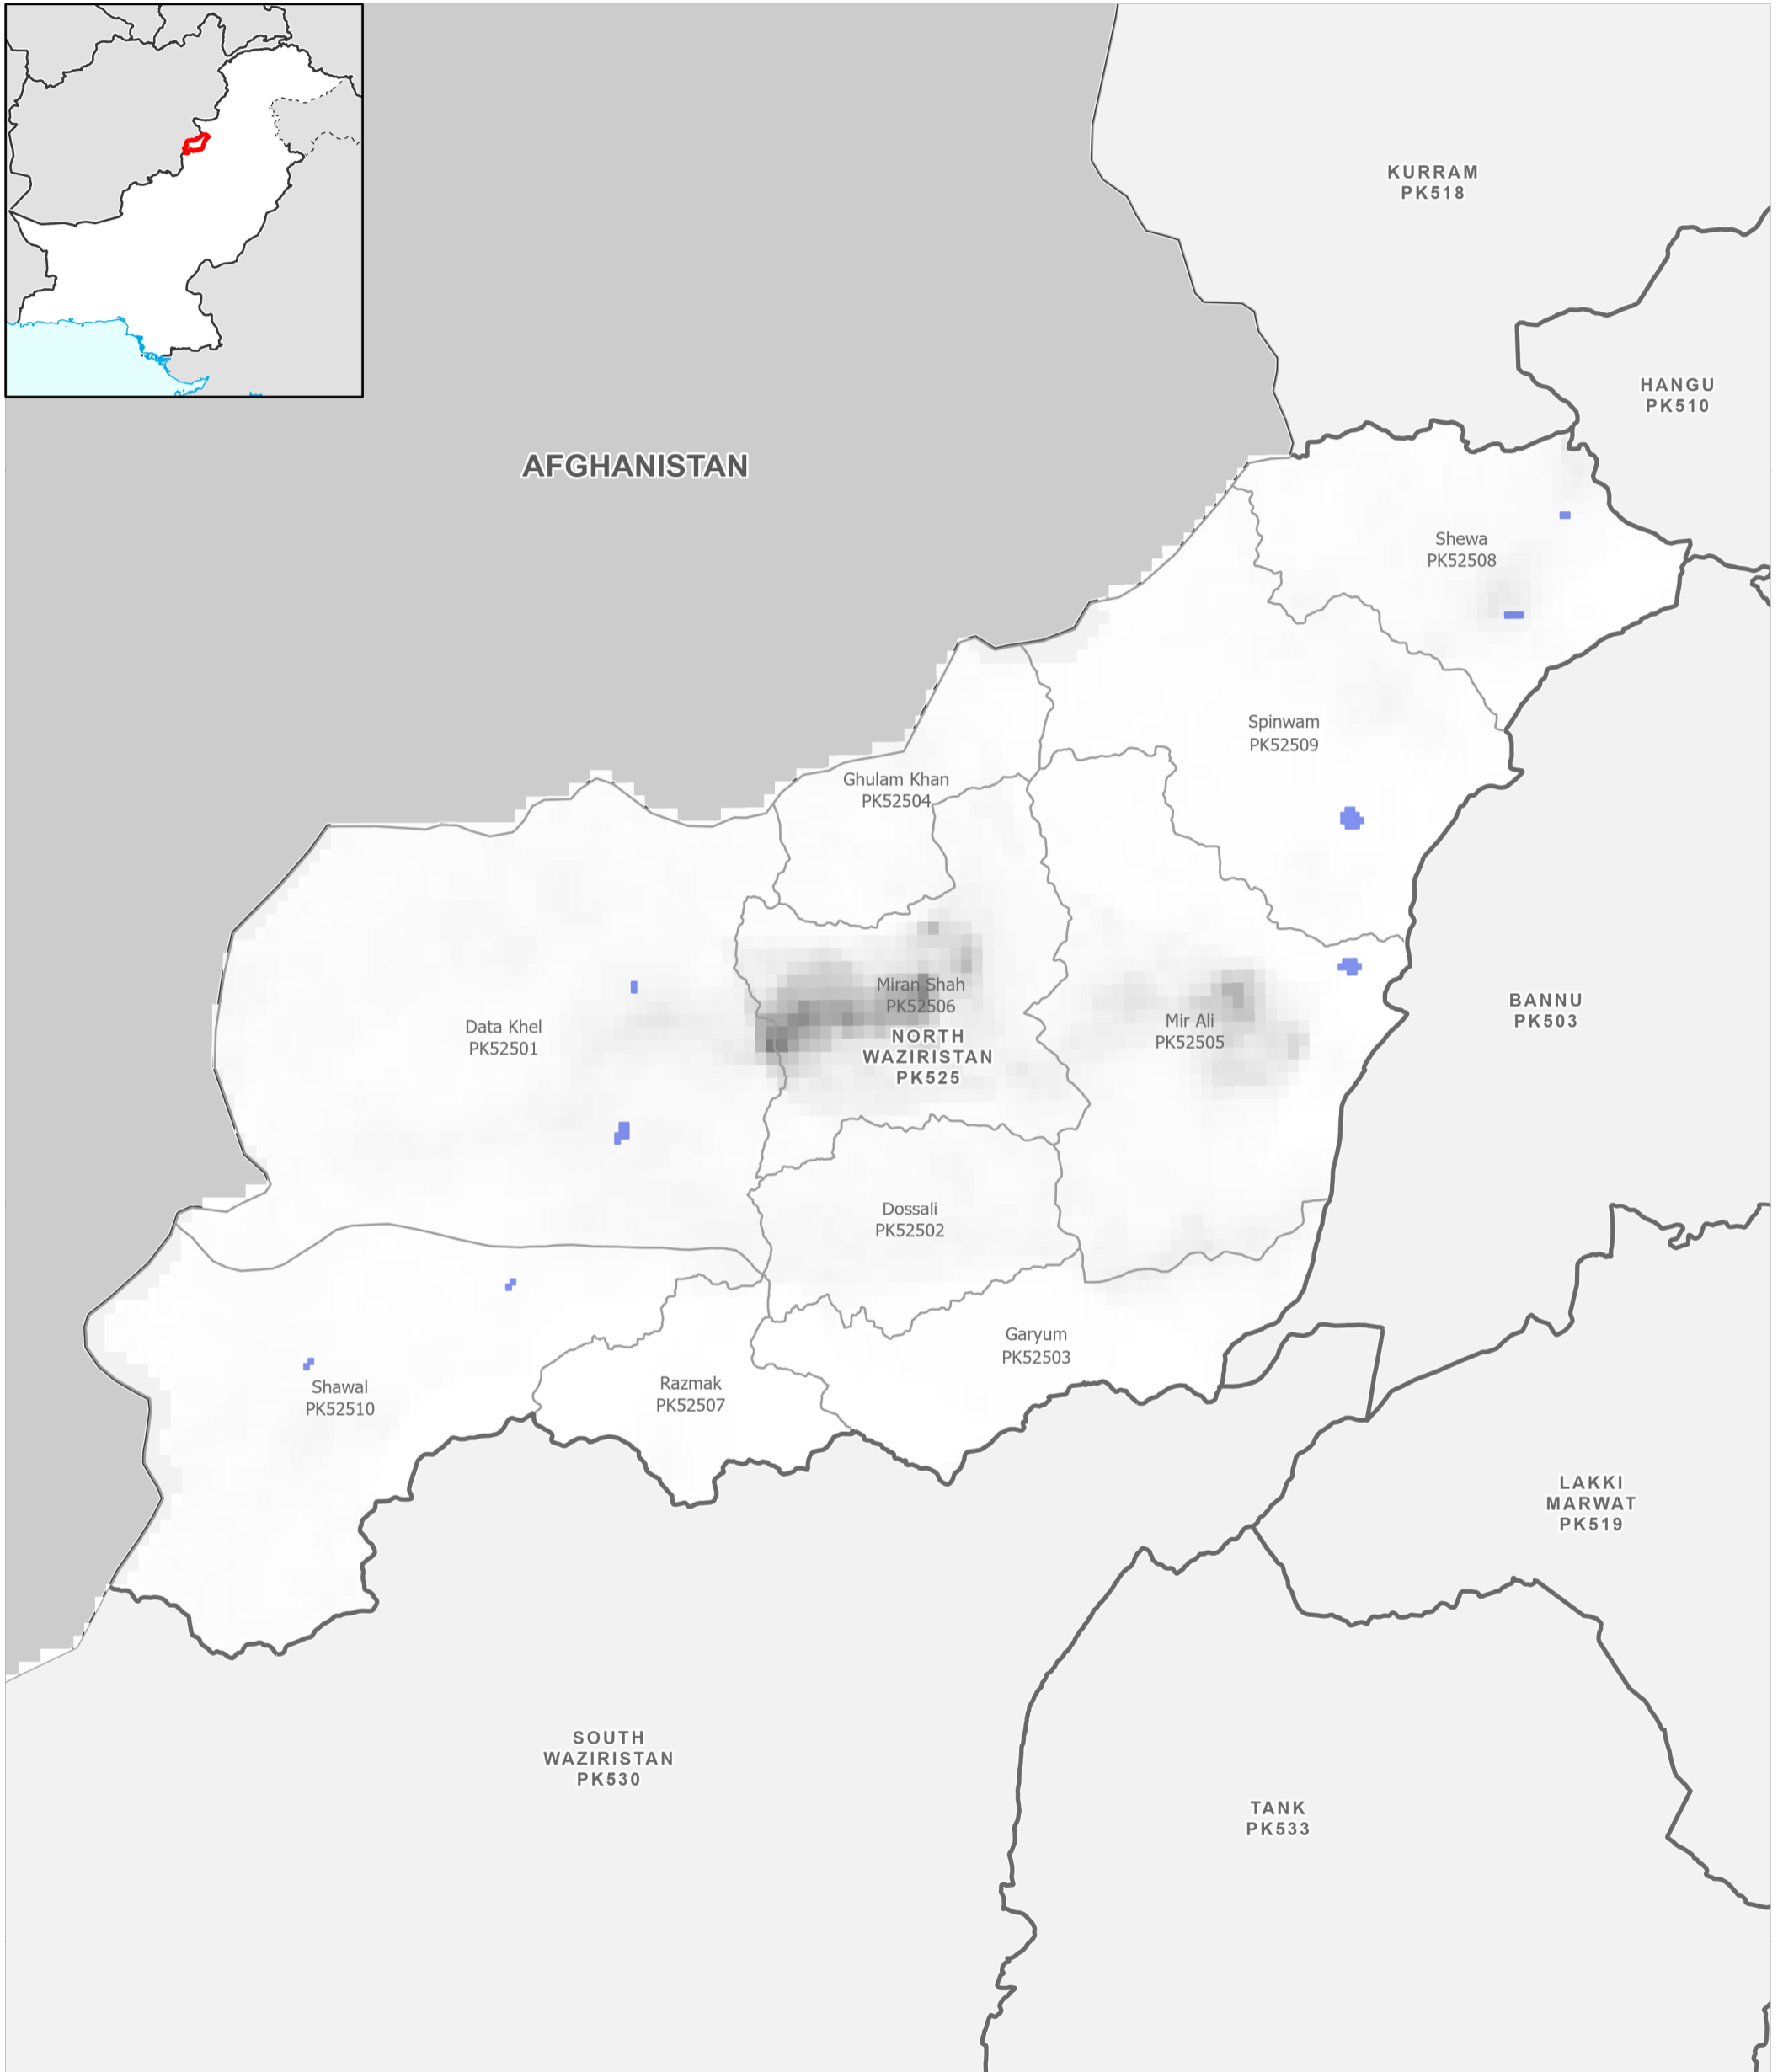

Settlements	Education	Boundaries	Population per km²
★ Capital	🎓 School	— International	78,000
⊙ City	🎓 College; University	- - Disputed	0
● Town	Health	— Province	Max flood extent
● Village	🏥 Clinic	— Districts	01 - 29 August 2022
■ Hamlet	🏥 Hospital	— Tehsil	

Data Sources
Pakistan Census Office, Open Street Map, GADM, Worldpop, UNOSAT
Map created by MapAction (10/09/2022)