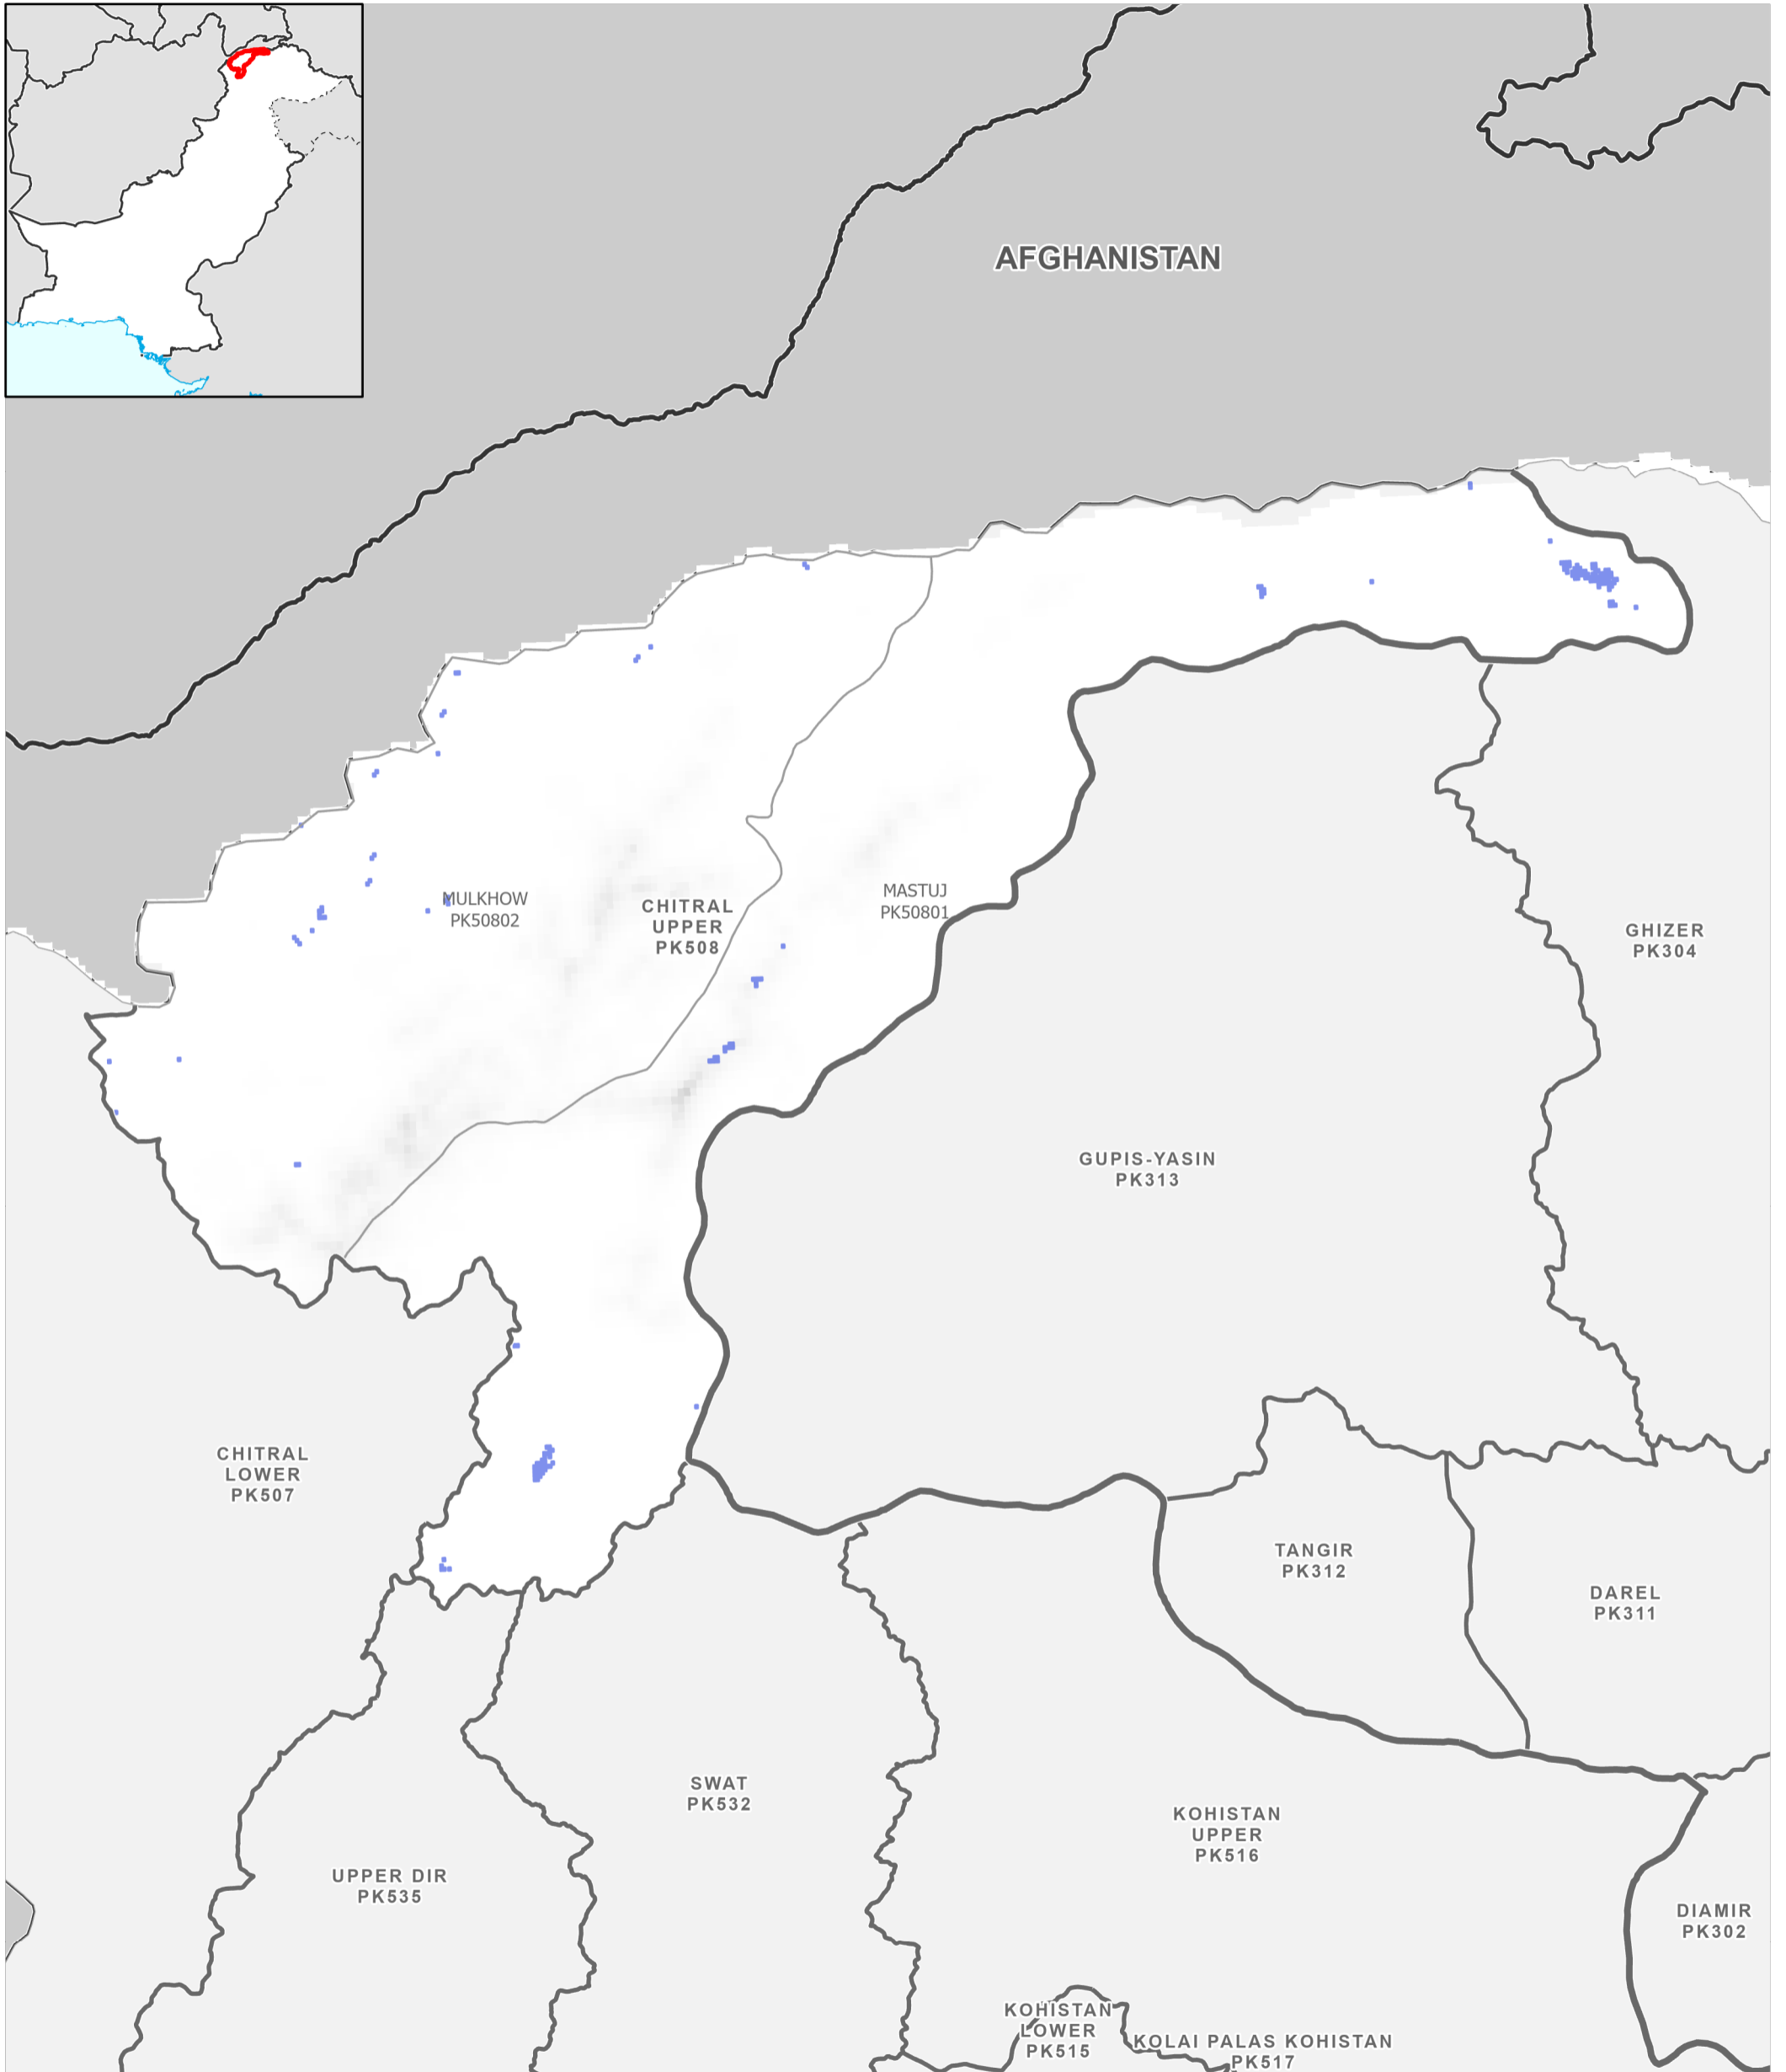

Settlements

- ★ Capital
- City
- Town
- Village
- Hamlet

Education

- 🏫 School
- 🎓 College; University

Health

- 🏥 Clinic
- 🏥 Hospital

Boundaries

- International
- - Disputed
- Province
- Districts
- Tehsil

Population per km²

78,000

0

Max flood extent

01 - 29 August 2022

Data Sources

Pakistan Census Office, Open Street Map, GADM, Worldpop, UNOSAT

Map created by MapAction (10/09/2022)