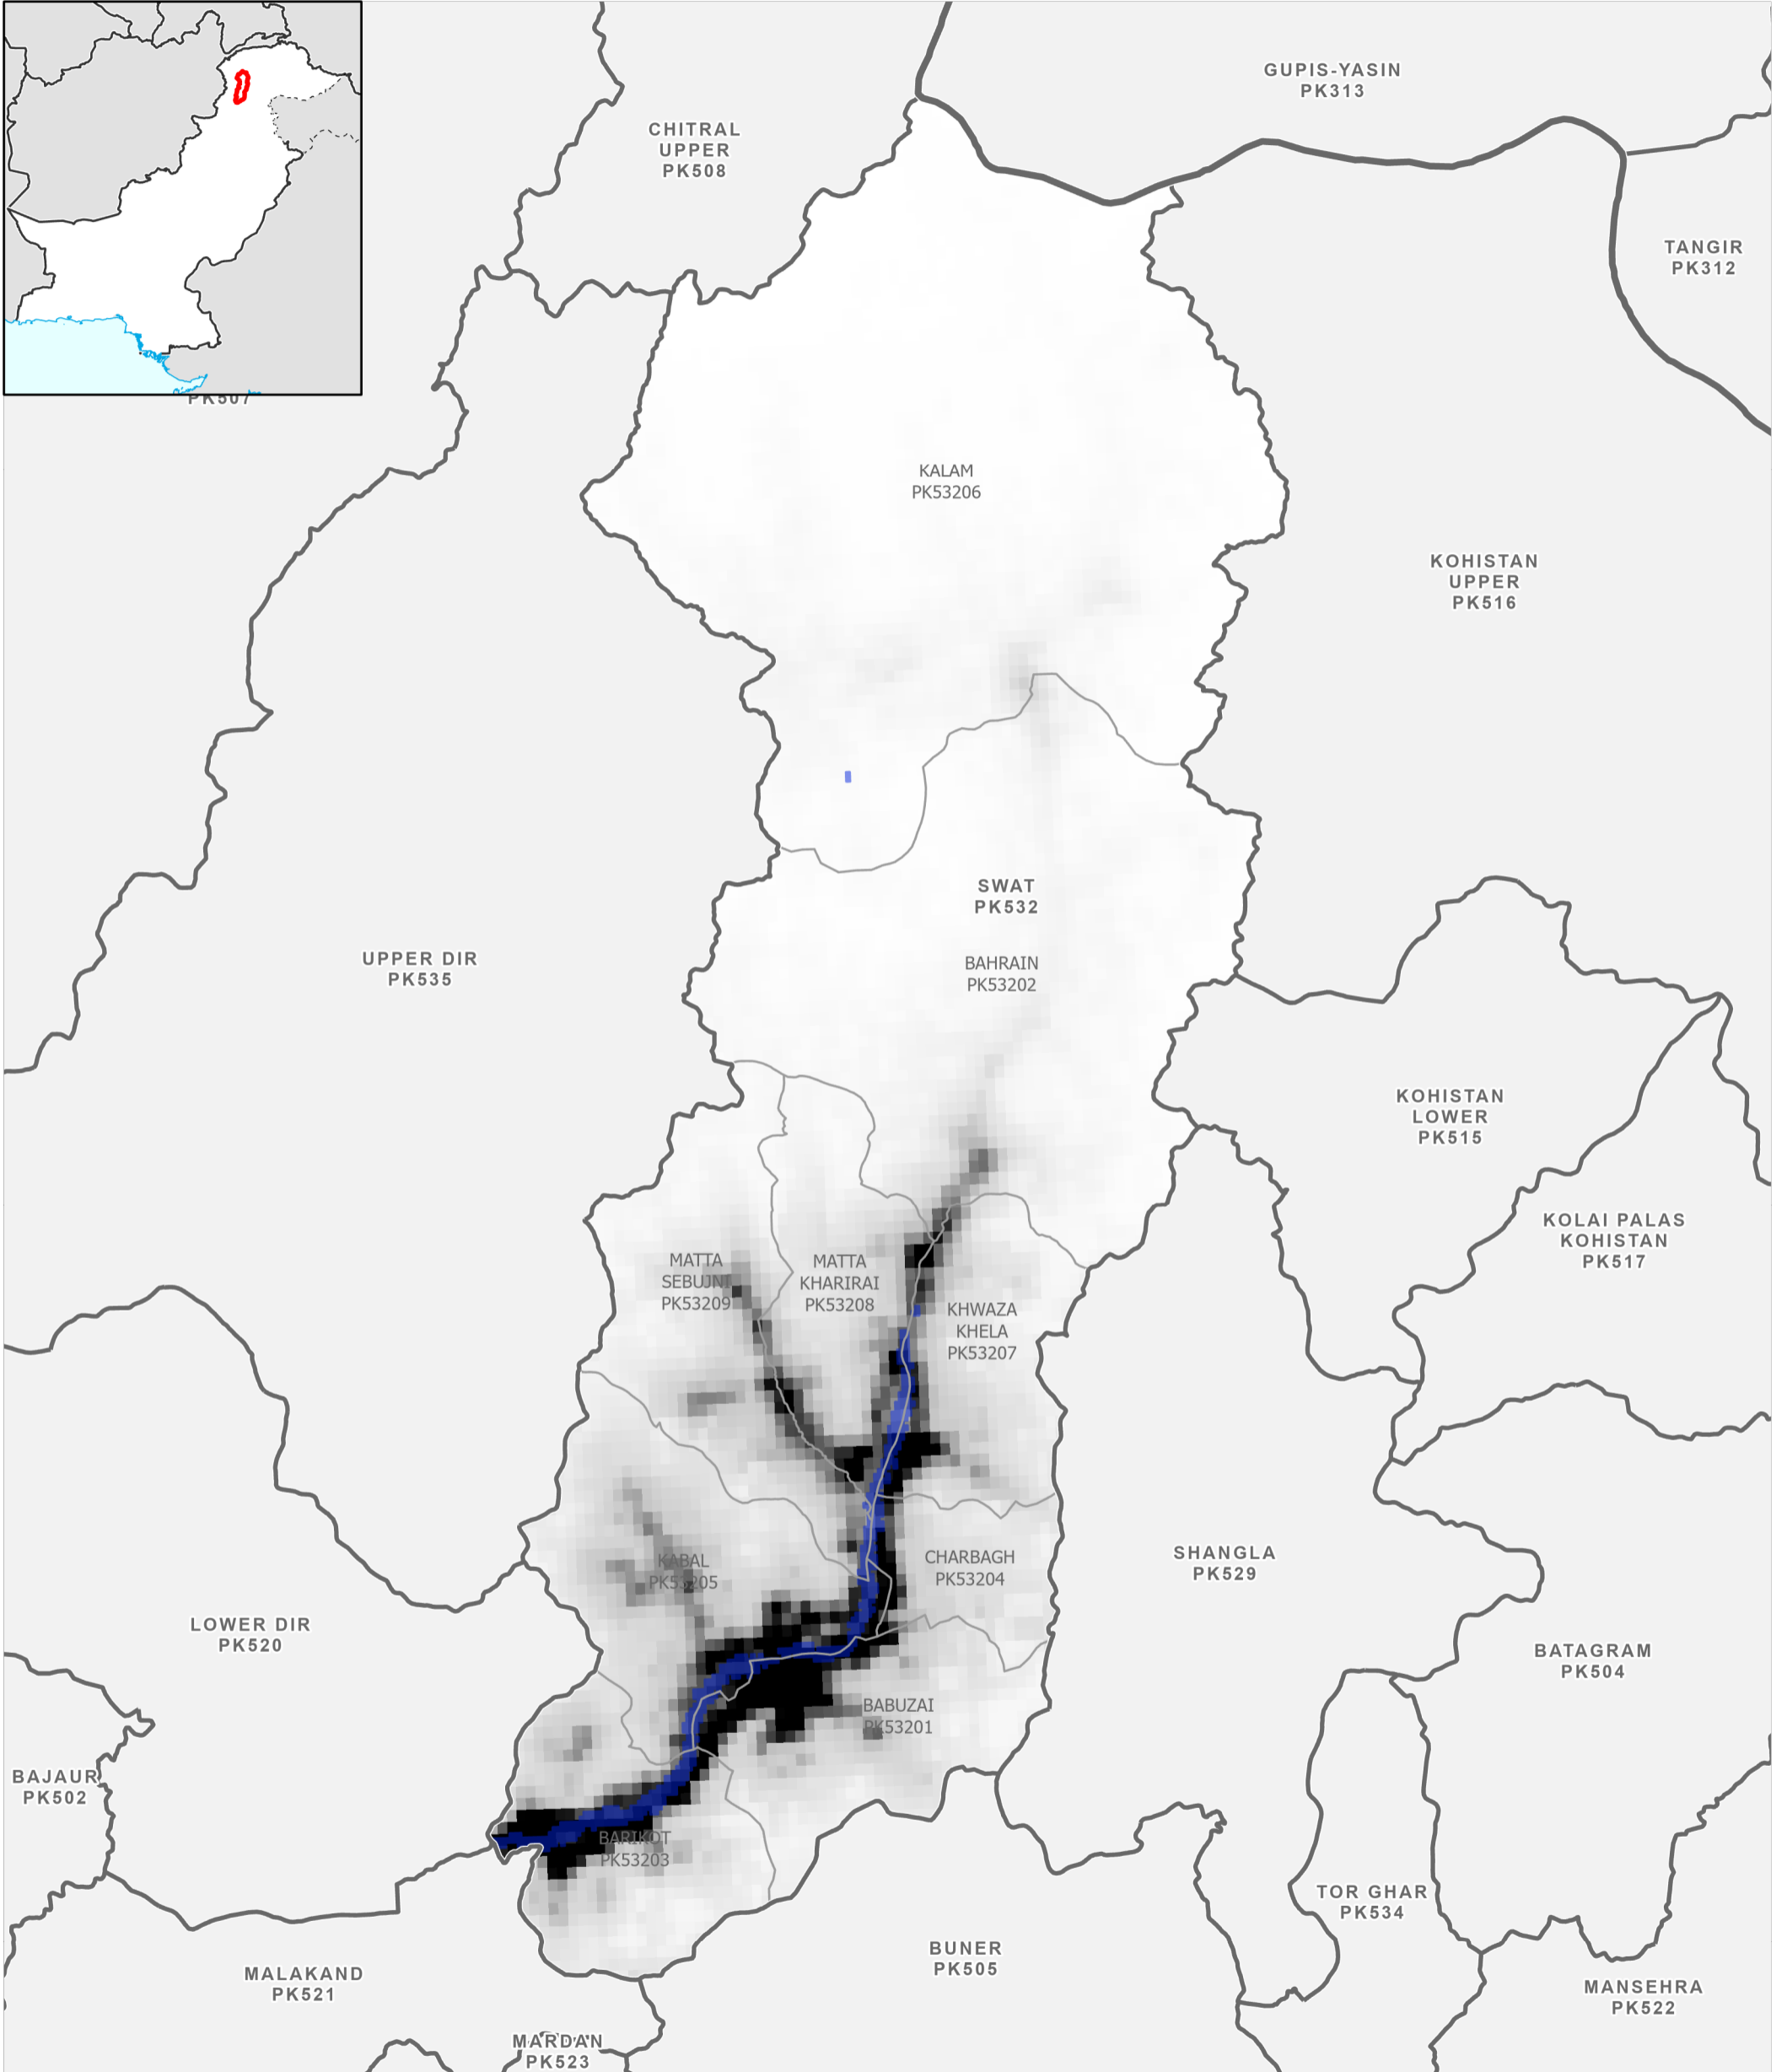

Settlements ★ Capital ● City ● Town ● Village ■ Hamlet	Education 🎓 School 🎓 College; University Health 🏥 Clinic 🏥 Hospital	Boundaries — International - - Disputed — Province — Districts — Tehsil	Population per km² 78,000 0 Max flood extent 01 - 29 August 2022

Data Sources
Pakistan Census Office, Open Street Map, GADM, Worldpop, UNOSAT
Map created by MapAction (10/09/2022)