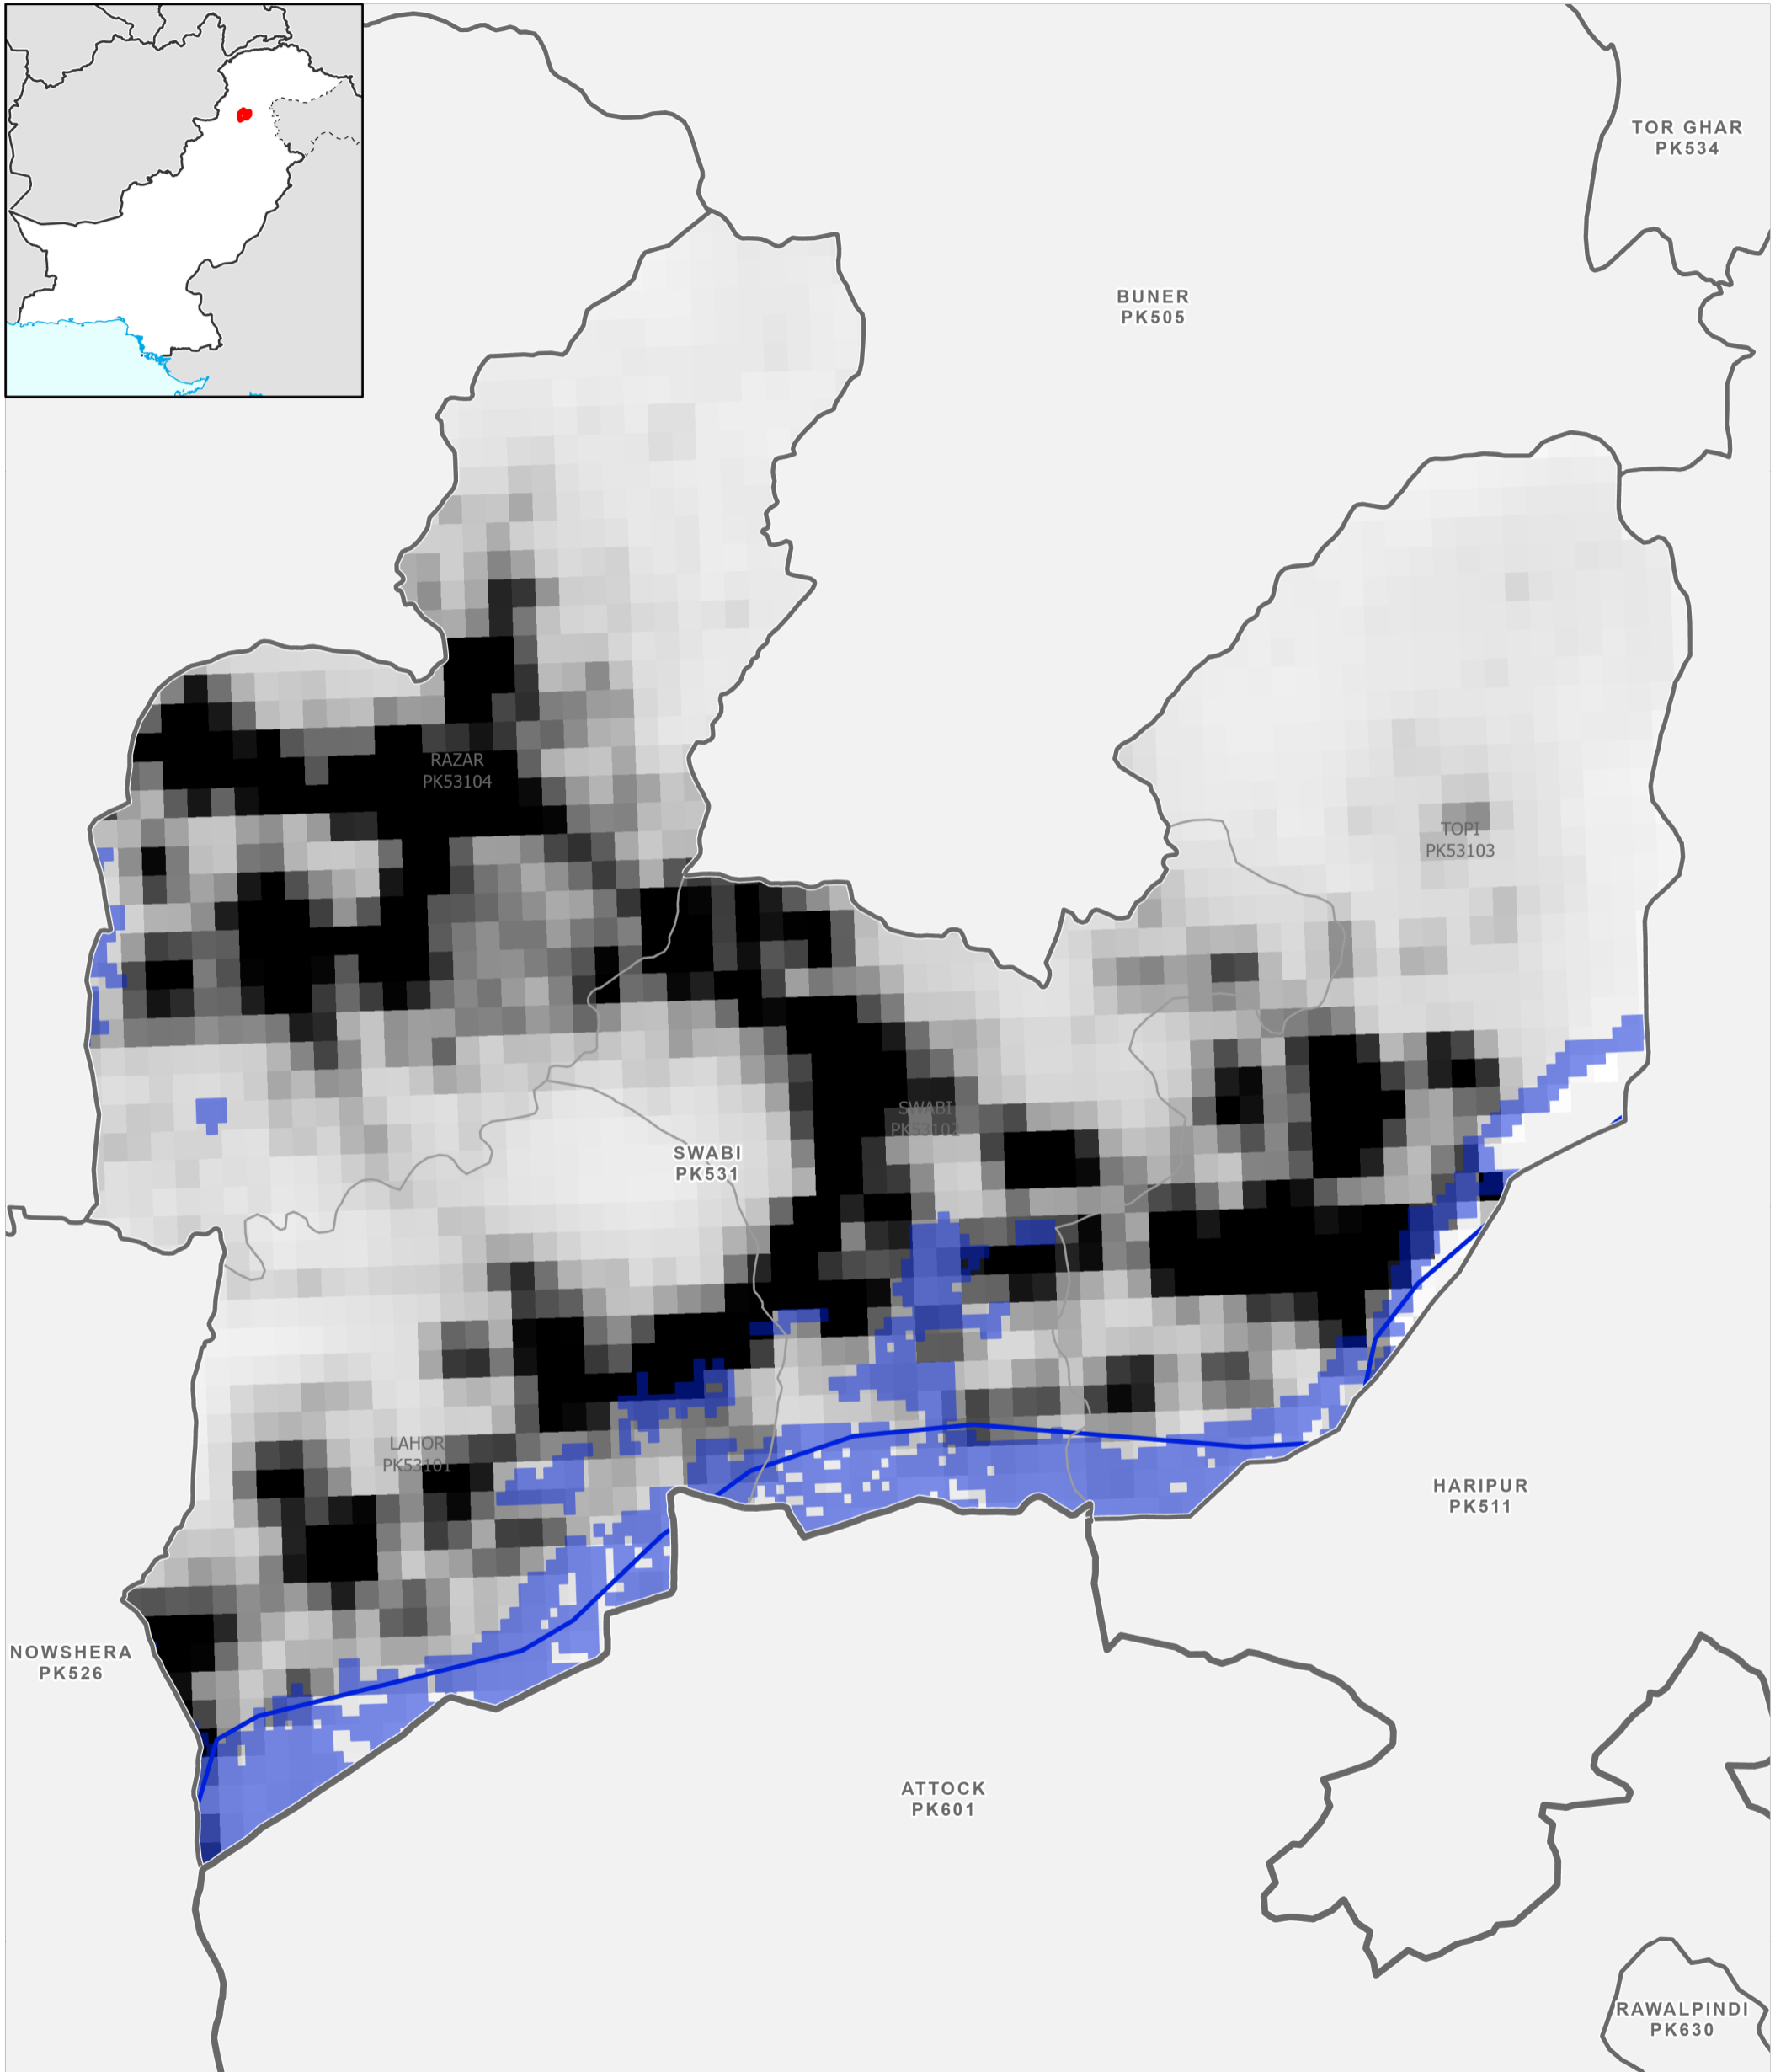

Settlements	Education	Boundaries	Population per km²
★ Capital	🎓 School	— International	78,000
⊙ City	🎓 College; University	- - Disputed	0
● Town	Health	— Province	Max flood extent
● Village	🏥 Clinic	— Districts	01 - 29 August 2022
■ Hamlet	🏥 Hospital	— Tehsil	

Data Sources
Pakistan Census Office, Open Street Map, GADM, Worldpop, UNOSAT
Map created by MapAction (10/09/2022)