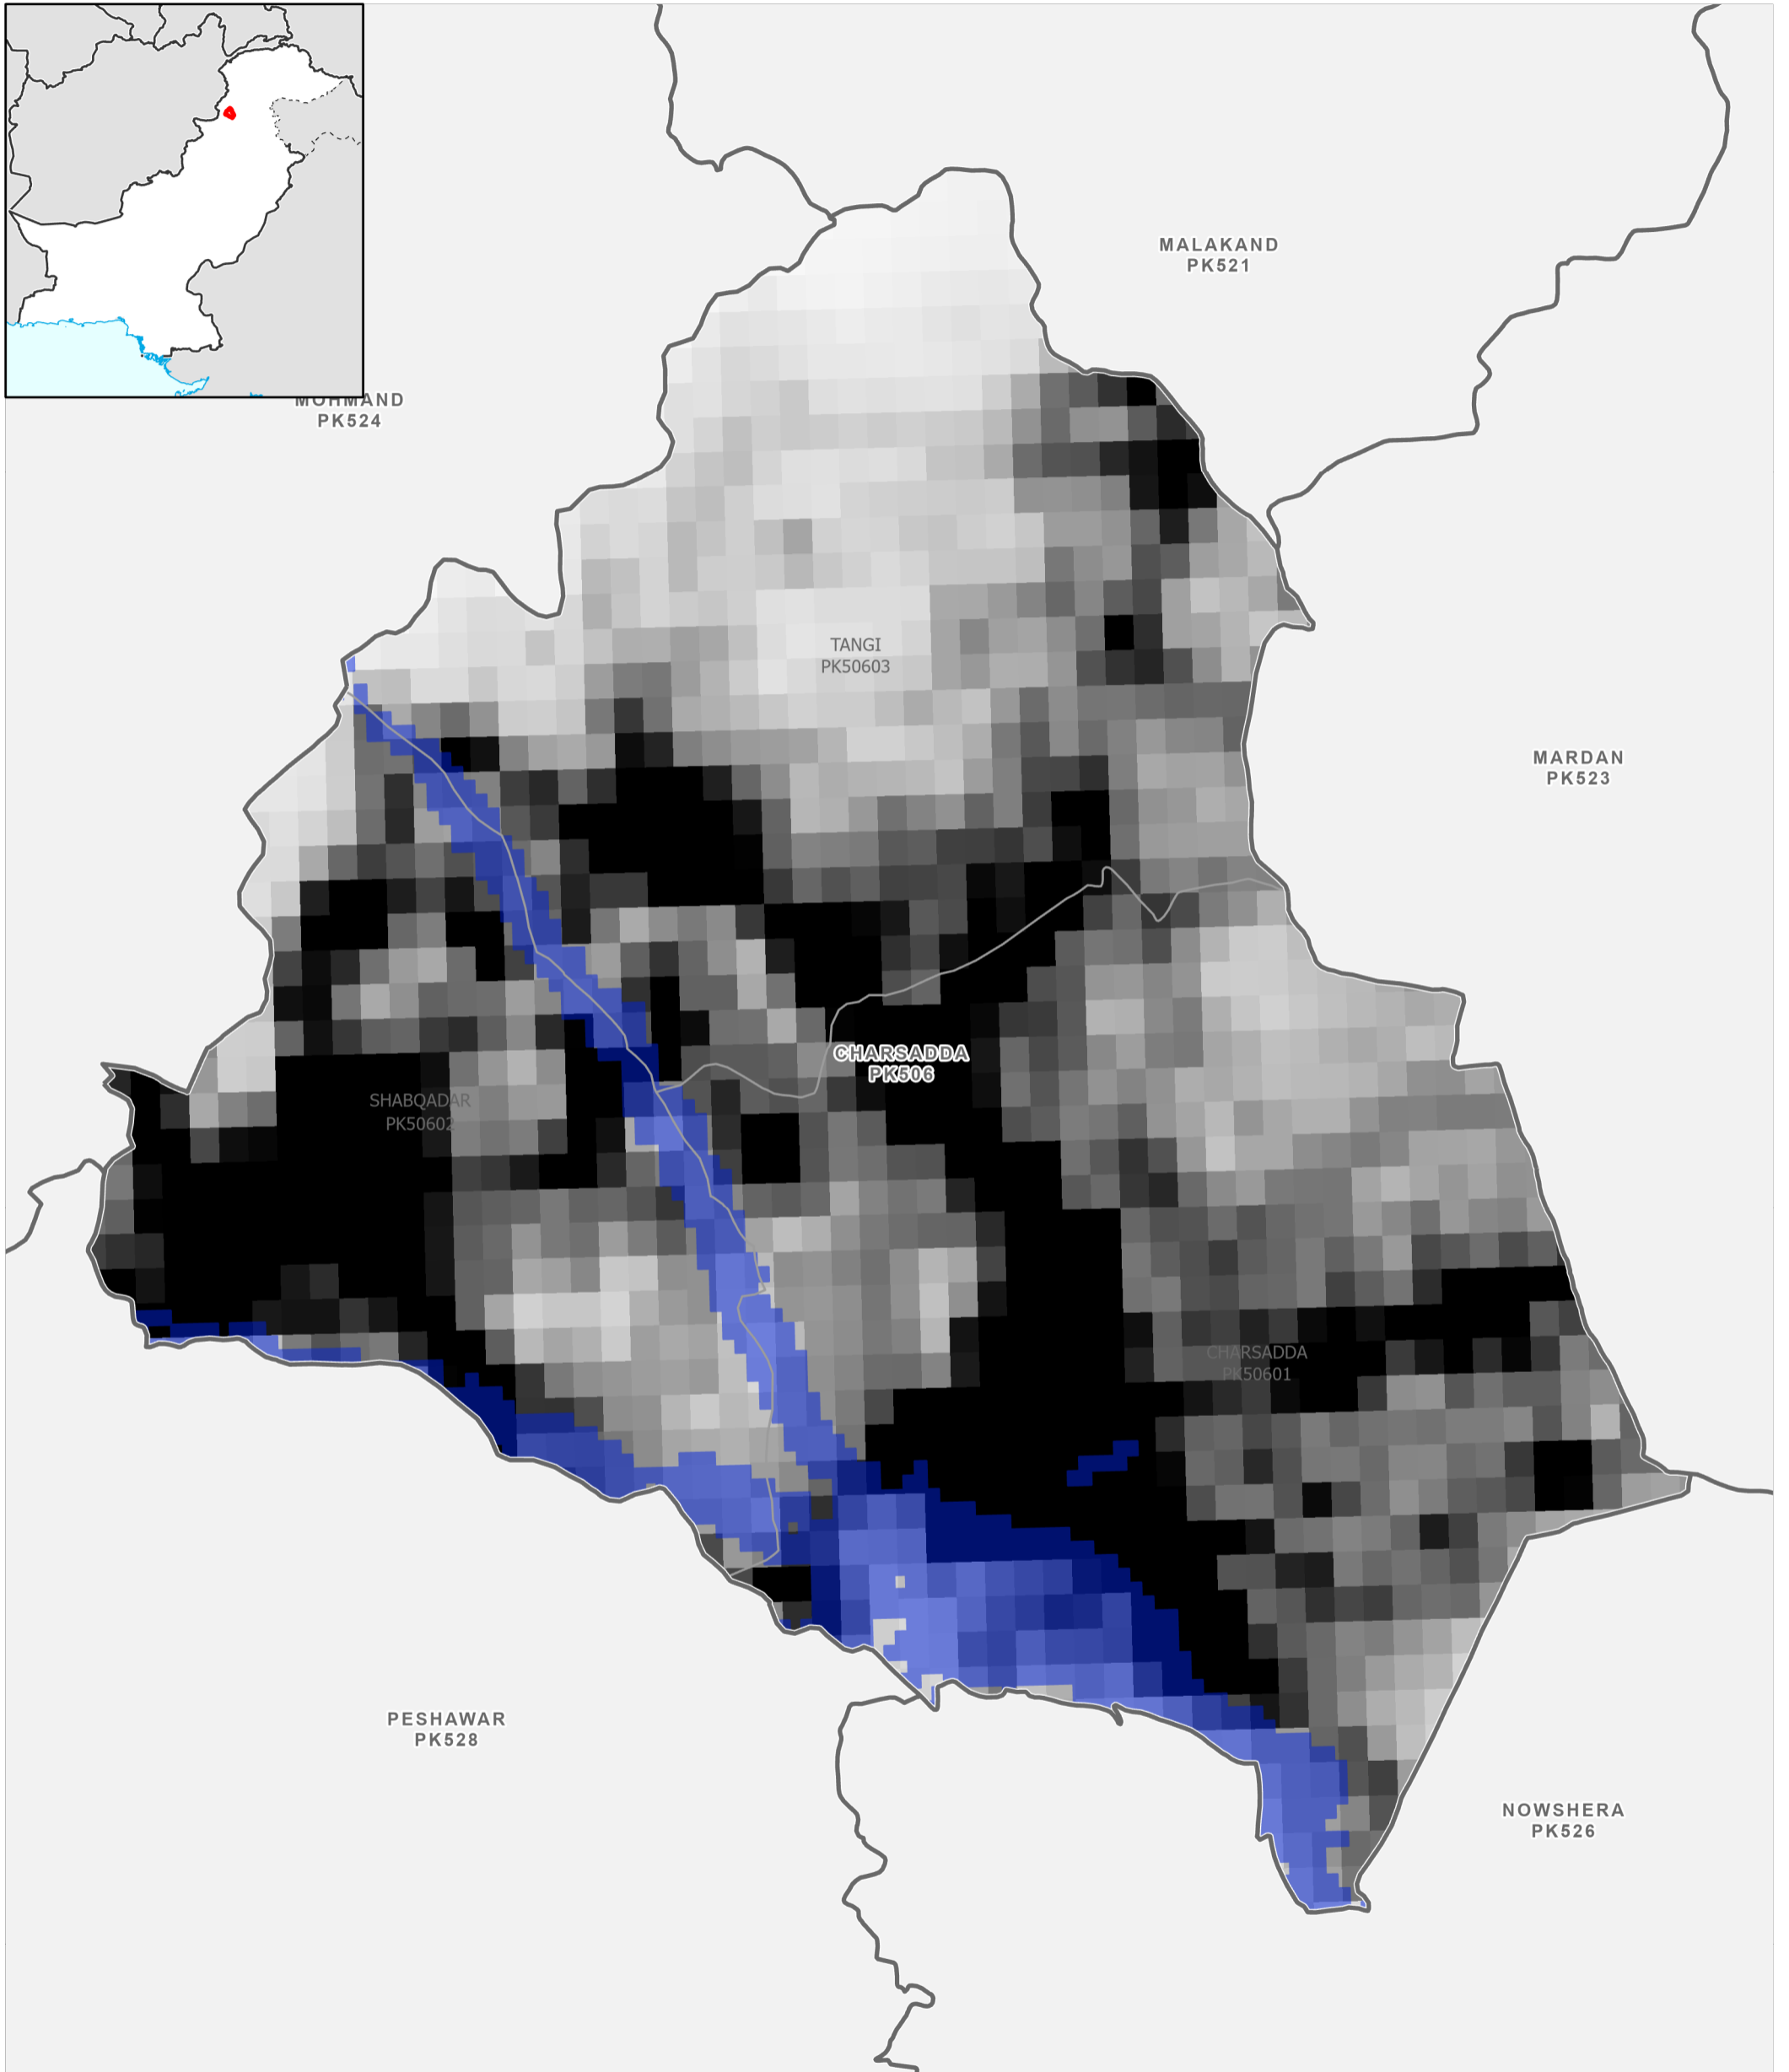

Settlements	Education	Boundaries	Population per km²
★ Capital	🎓 School	— International	78,000
⊙ City	🎓 College; University	- - Disputed	0
● Town	Health	▬ Province	Max flood extent
● Village	🏥 Clinic	▬ Districts	01 - 29 August 2022
■ Hamlet	🏥 Hospital	— Tehsil	

Data Sources
Pakistan Census Office, Open Street Map, GADM, Worldpop, UNOSAT
Map created by MapAction (10/09/2022)