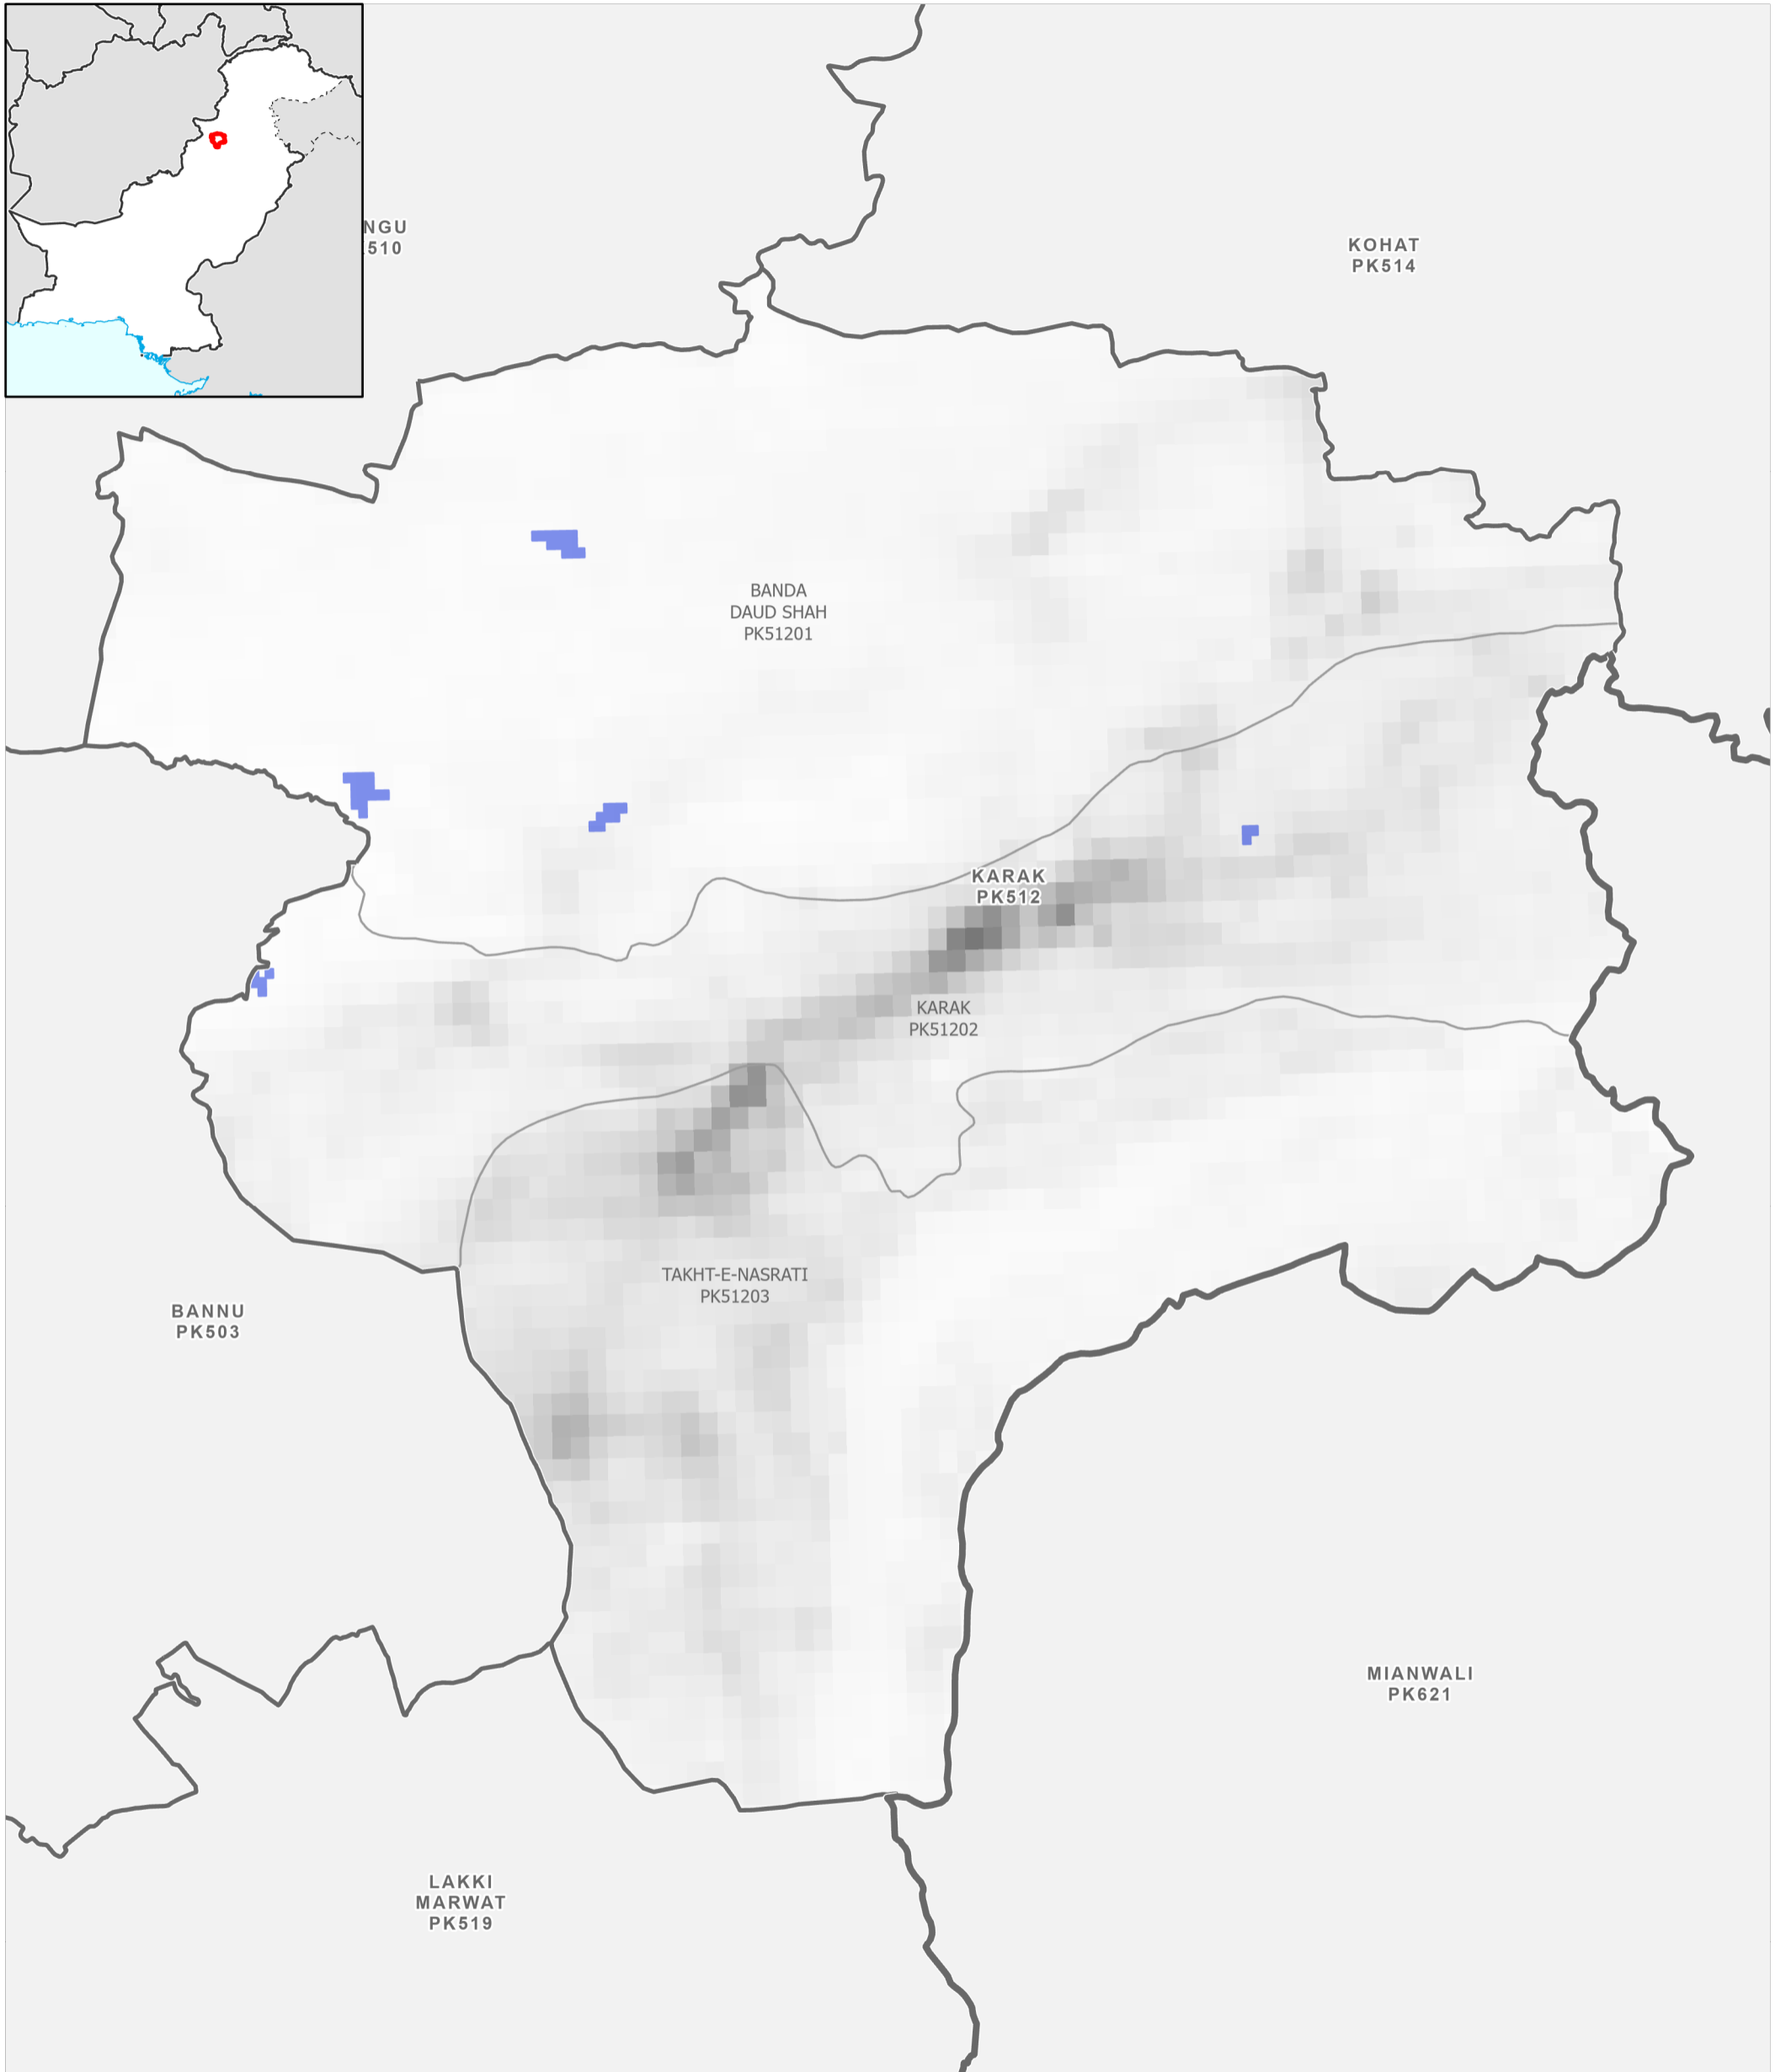

Settlements	Education	Boundaries	Population per km²
★ Capital	🎓 School	— International	78,000
⊙ City	🎓 College; University	- - Disputed	0
● Town	Health	— Province	Max flood extent
● Village	🏥 Clinic	— Districts	01 - 29 August 2022
■ Hamlet	🏥 Hospital	— Tehsil	

Data Sources
Pakistan Census Office, Open Street Map, GADM, Worldpop, UNOSAT
Map created by MapAction (10/09/2022)