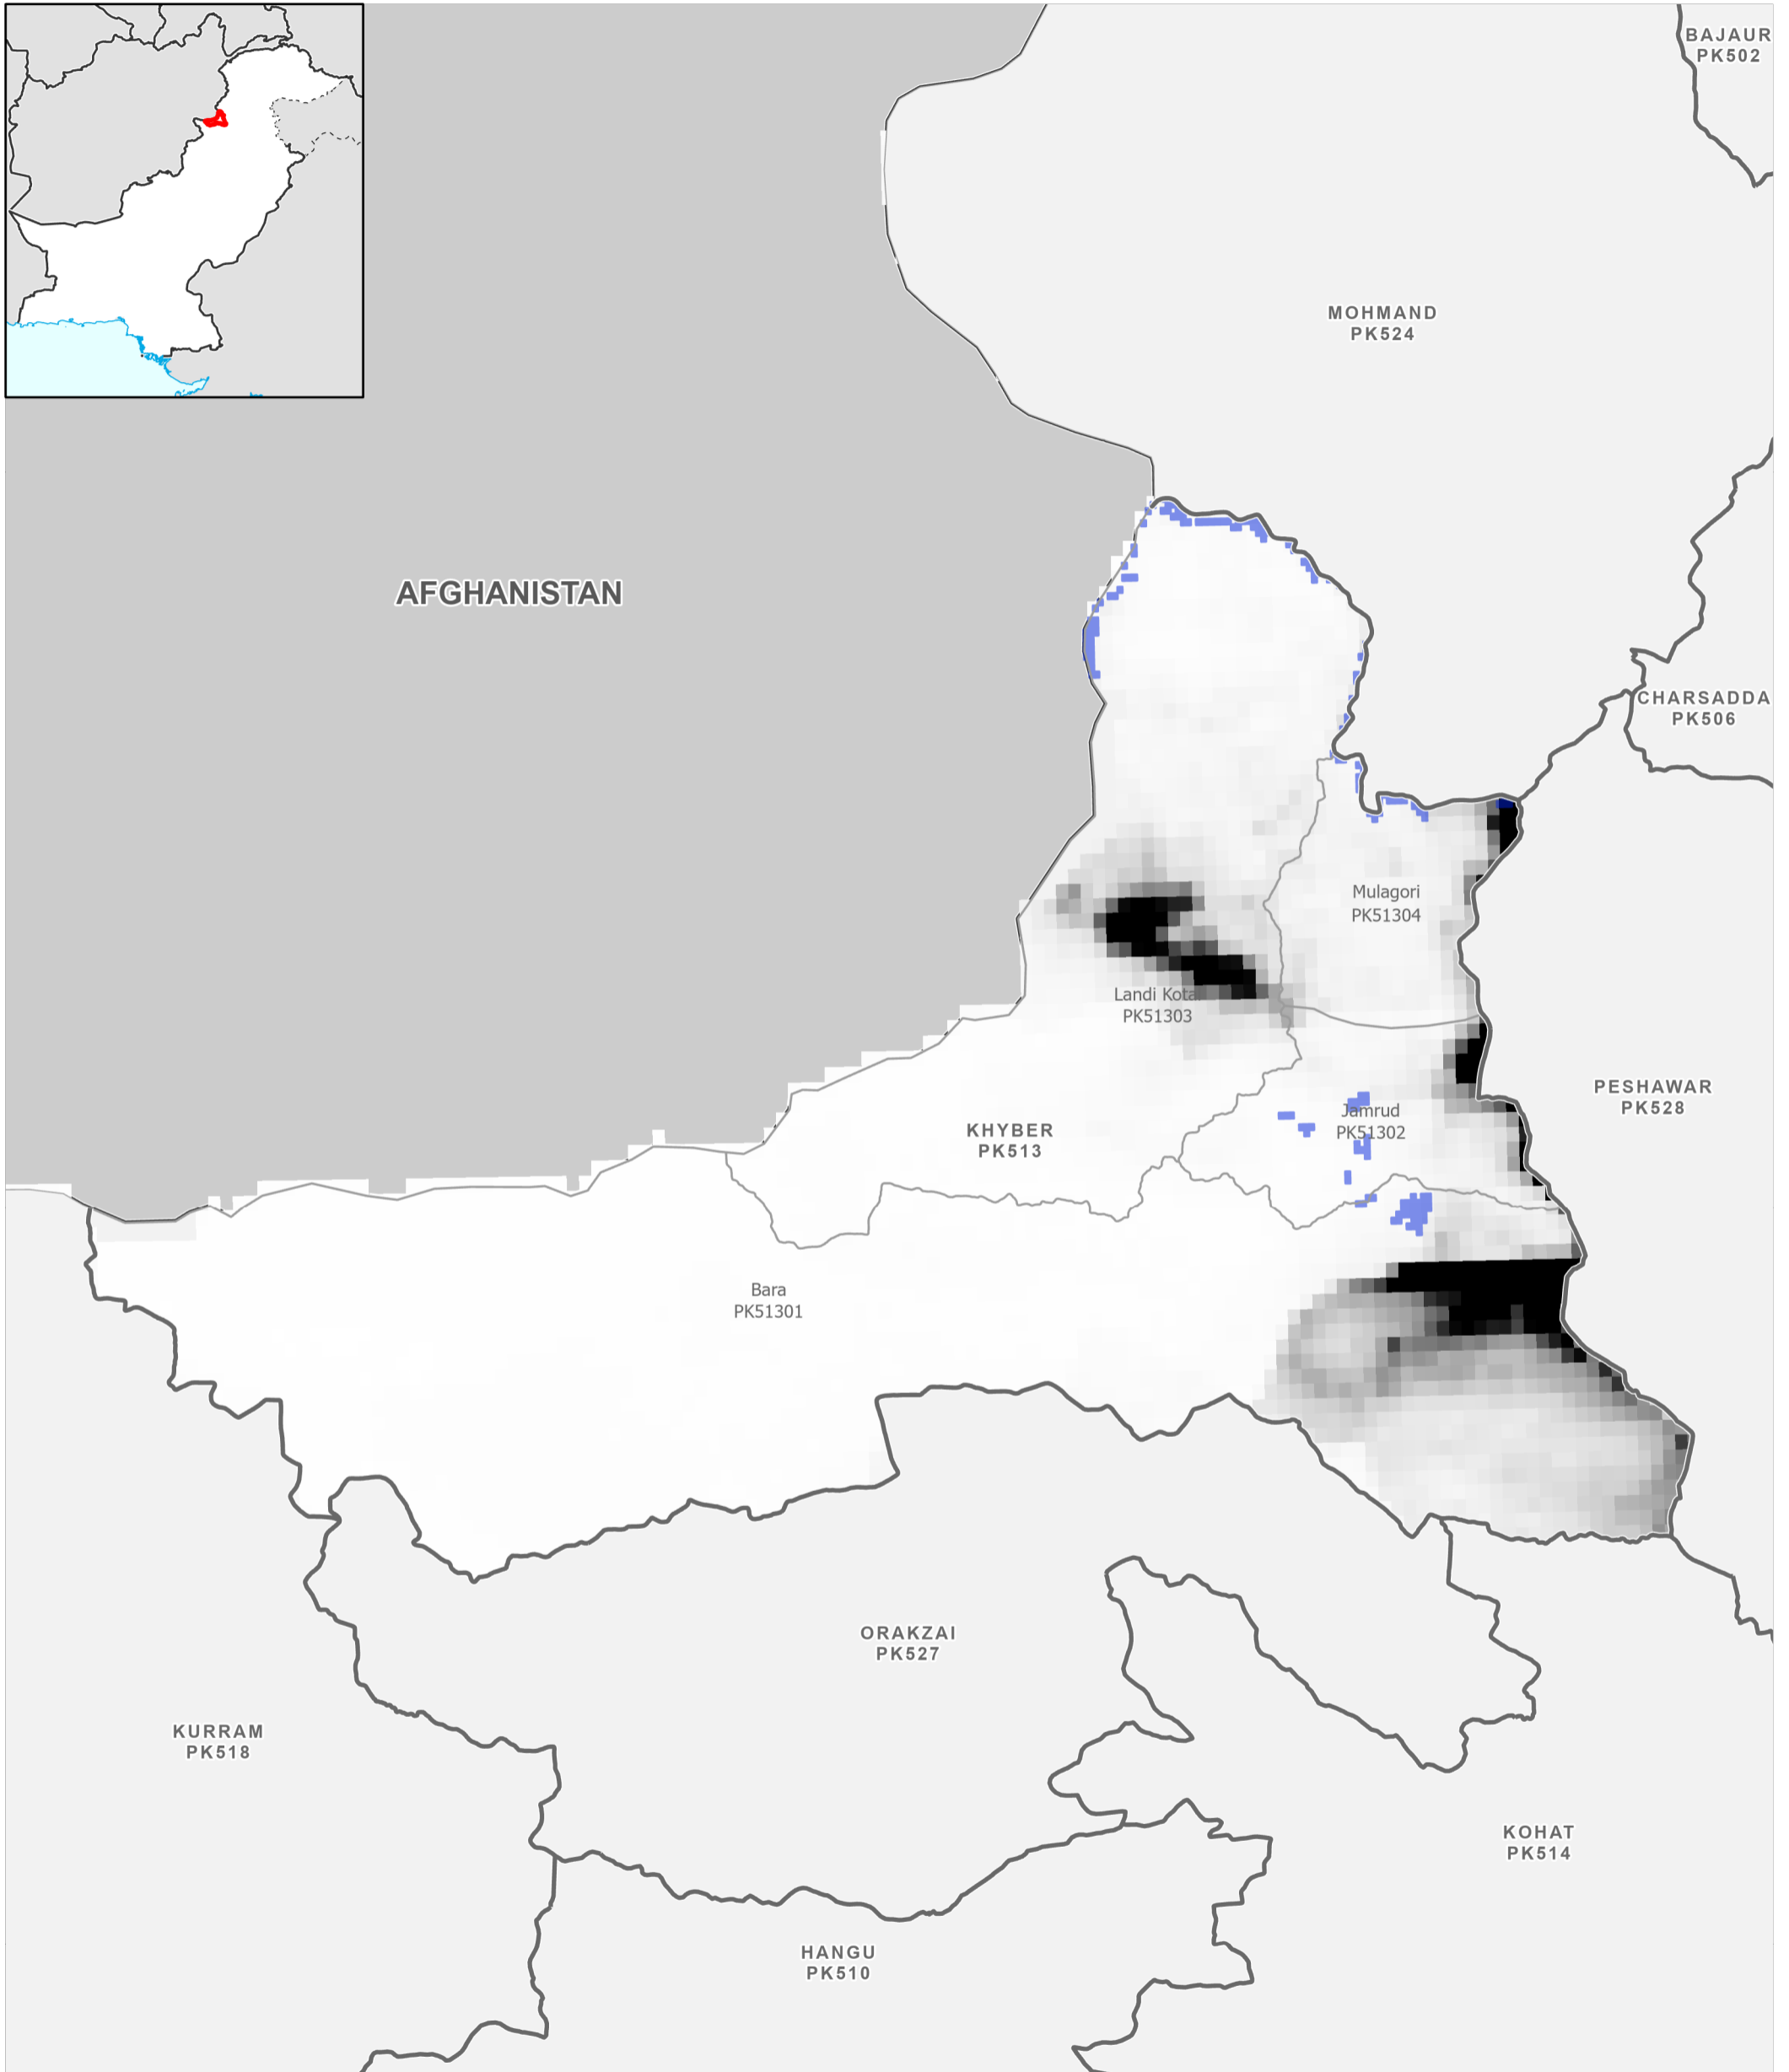

Settlements	Education	Boundaries	Population per km²
★ Capital	🎓 School	— International	78,000
⊙ City	🎓 College; University	- - Disputed	0
● Town	Health	— Province	Max flood extent
● Village	🏥 Clinic	— Districts	01 - 29 August 2022
■ Hamlet	🏥 Hospital	— Tehsil	

Data Sources
Pakistan Census Office, Open Street Map, GADM, Worldpop, UNOSAT
Map created by MapAction (10/09/2022)