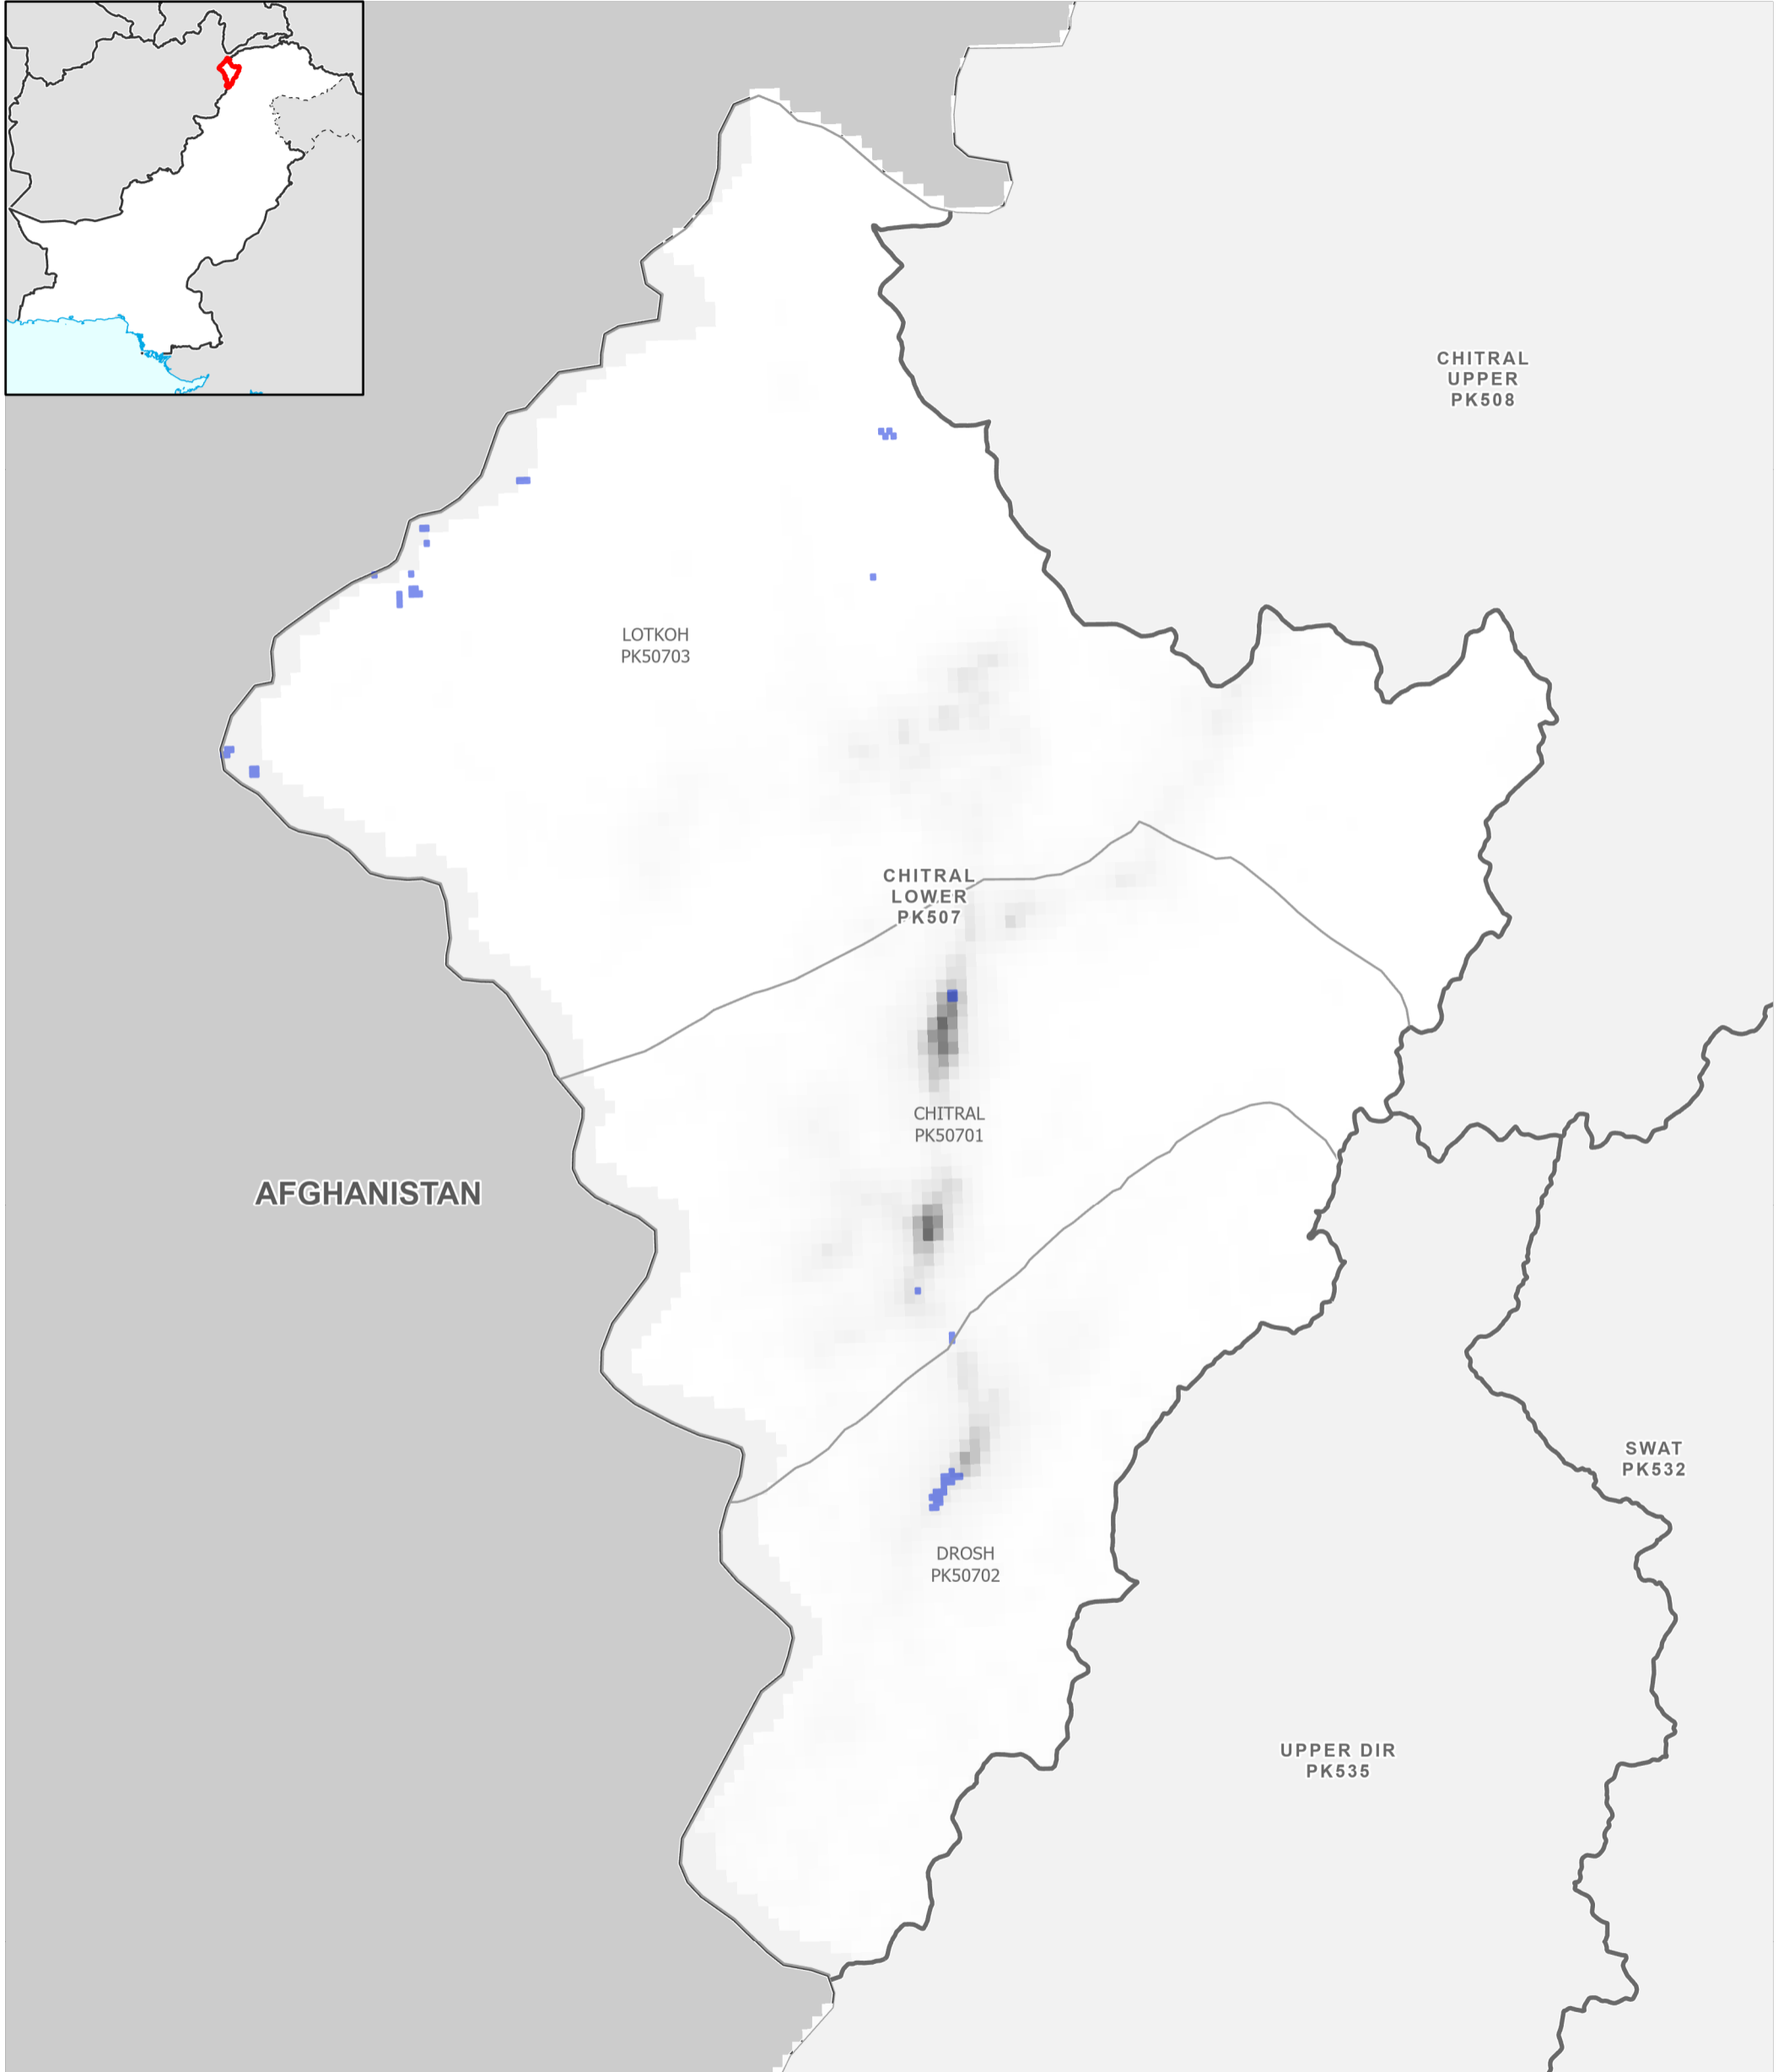

Settlements	Education	Boundaries	Population per km²
★ Capital	🎓 School	— International	78,000
⊙ City	🎓 College; University	- - Disputed	0
● Town	Health	— Province	Max flood extent
● Village	🏥 Clinic	— Districts	01 - 29 August 2022
■ Hamlet	🏥 Hospital	— Tehsil	

Data Sources
Pakistan Census Office, Open Street Map, GADM, Worldpop, UNOSAT
Map created by MapAction (10/09/2022)