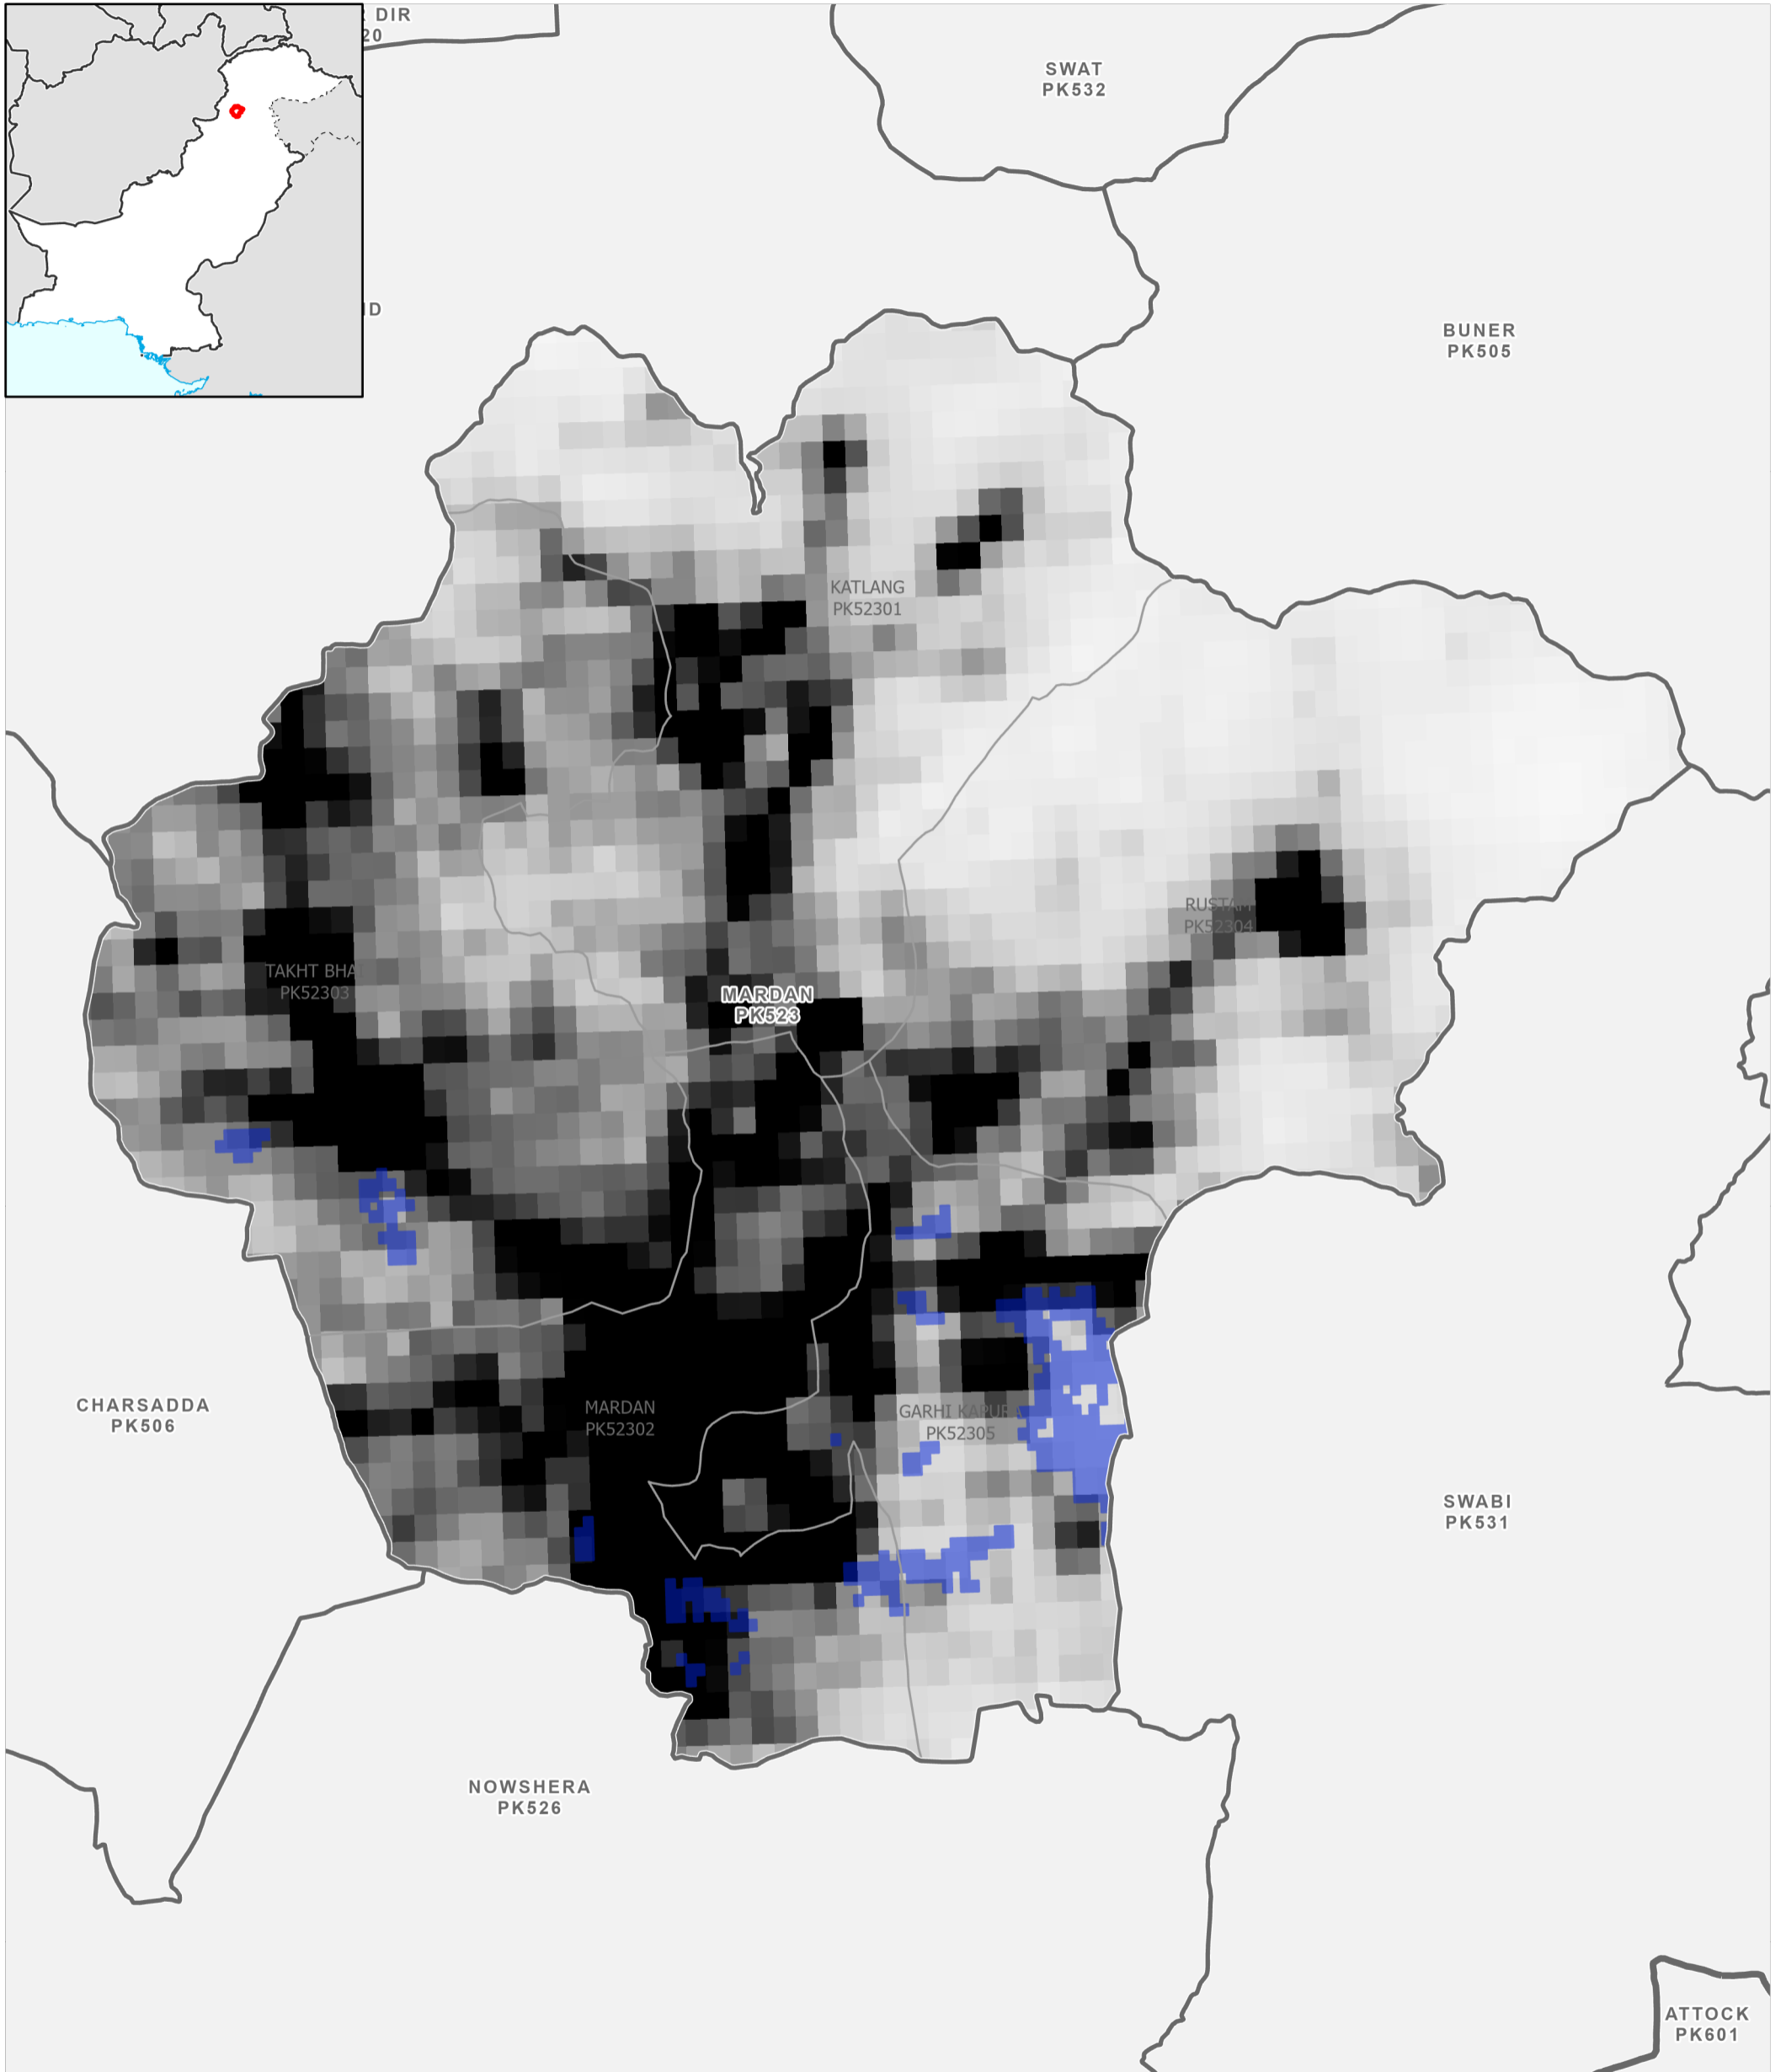

Settlements	Education	Boundaries	Population per km²
★ Capital	🎓 School	— International	78,000
⊙ City	🎓 College; University	- - Disputed	0
● Town	Health	— Province	Max flood extent
● Village	🏥 Clinic	— Districts	01 - 29 August 2022
■ Hamlet	🏥 Hospital	— Tehsil	

Data Sources
Pakistan Census Office, Open Street Map, GADM, Worldpop, UNOSAT
Map created by MapAction (10/09/2022)