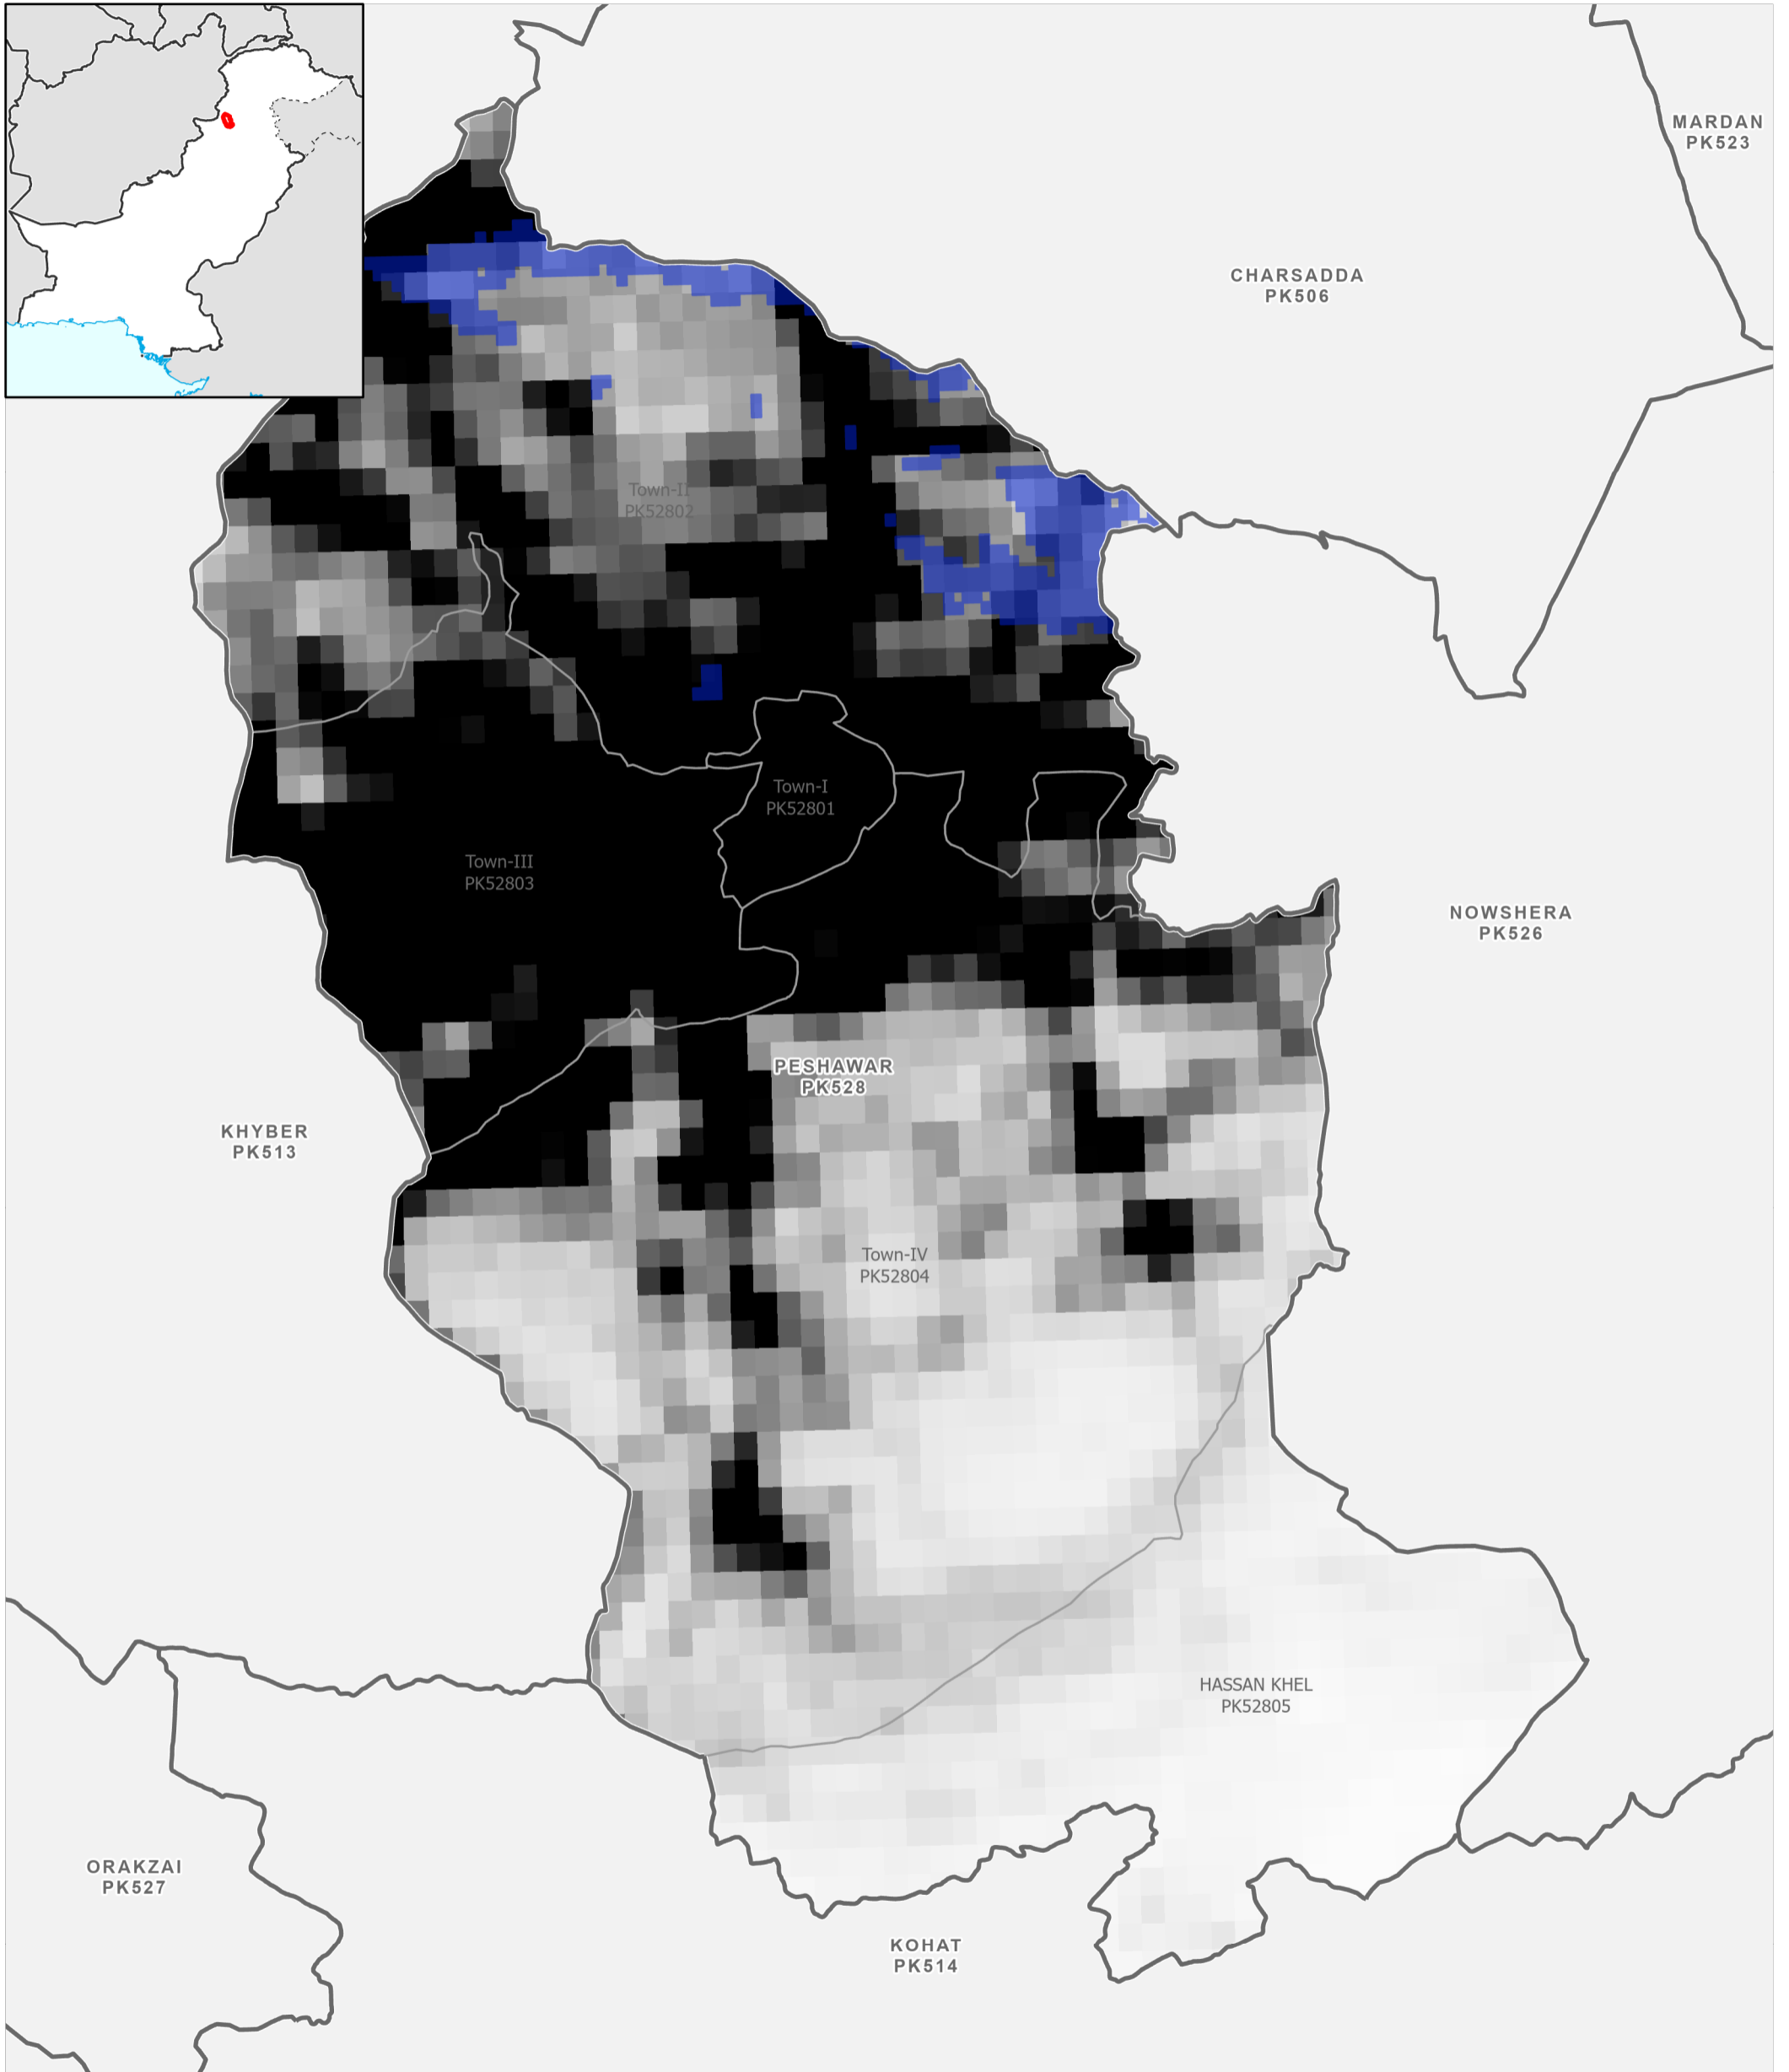

Settlements	Education	Boundaries	Population per km²
★ Capital	🎓 School	— International	78,000
⊙ City	🎓 College; University	- - Disputed	0
● Town	Health	— Province	Max flood extent
● Village	🏥 Clinic	— Districts	01 - 29 August 2022
■ Hamlet	🏥 Hospital	— Tehsil	

Data Sources
Pakistan Census Office, Open Street Map, GADM, Worldpop, UNOSAT
Map created by MapAction (10/09/2022)