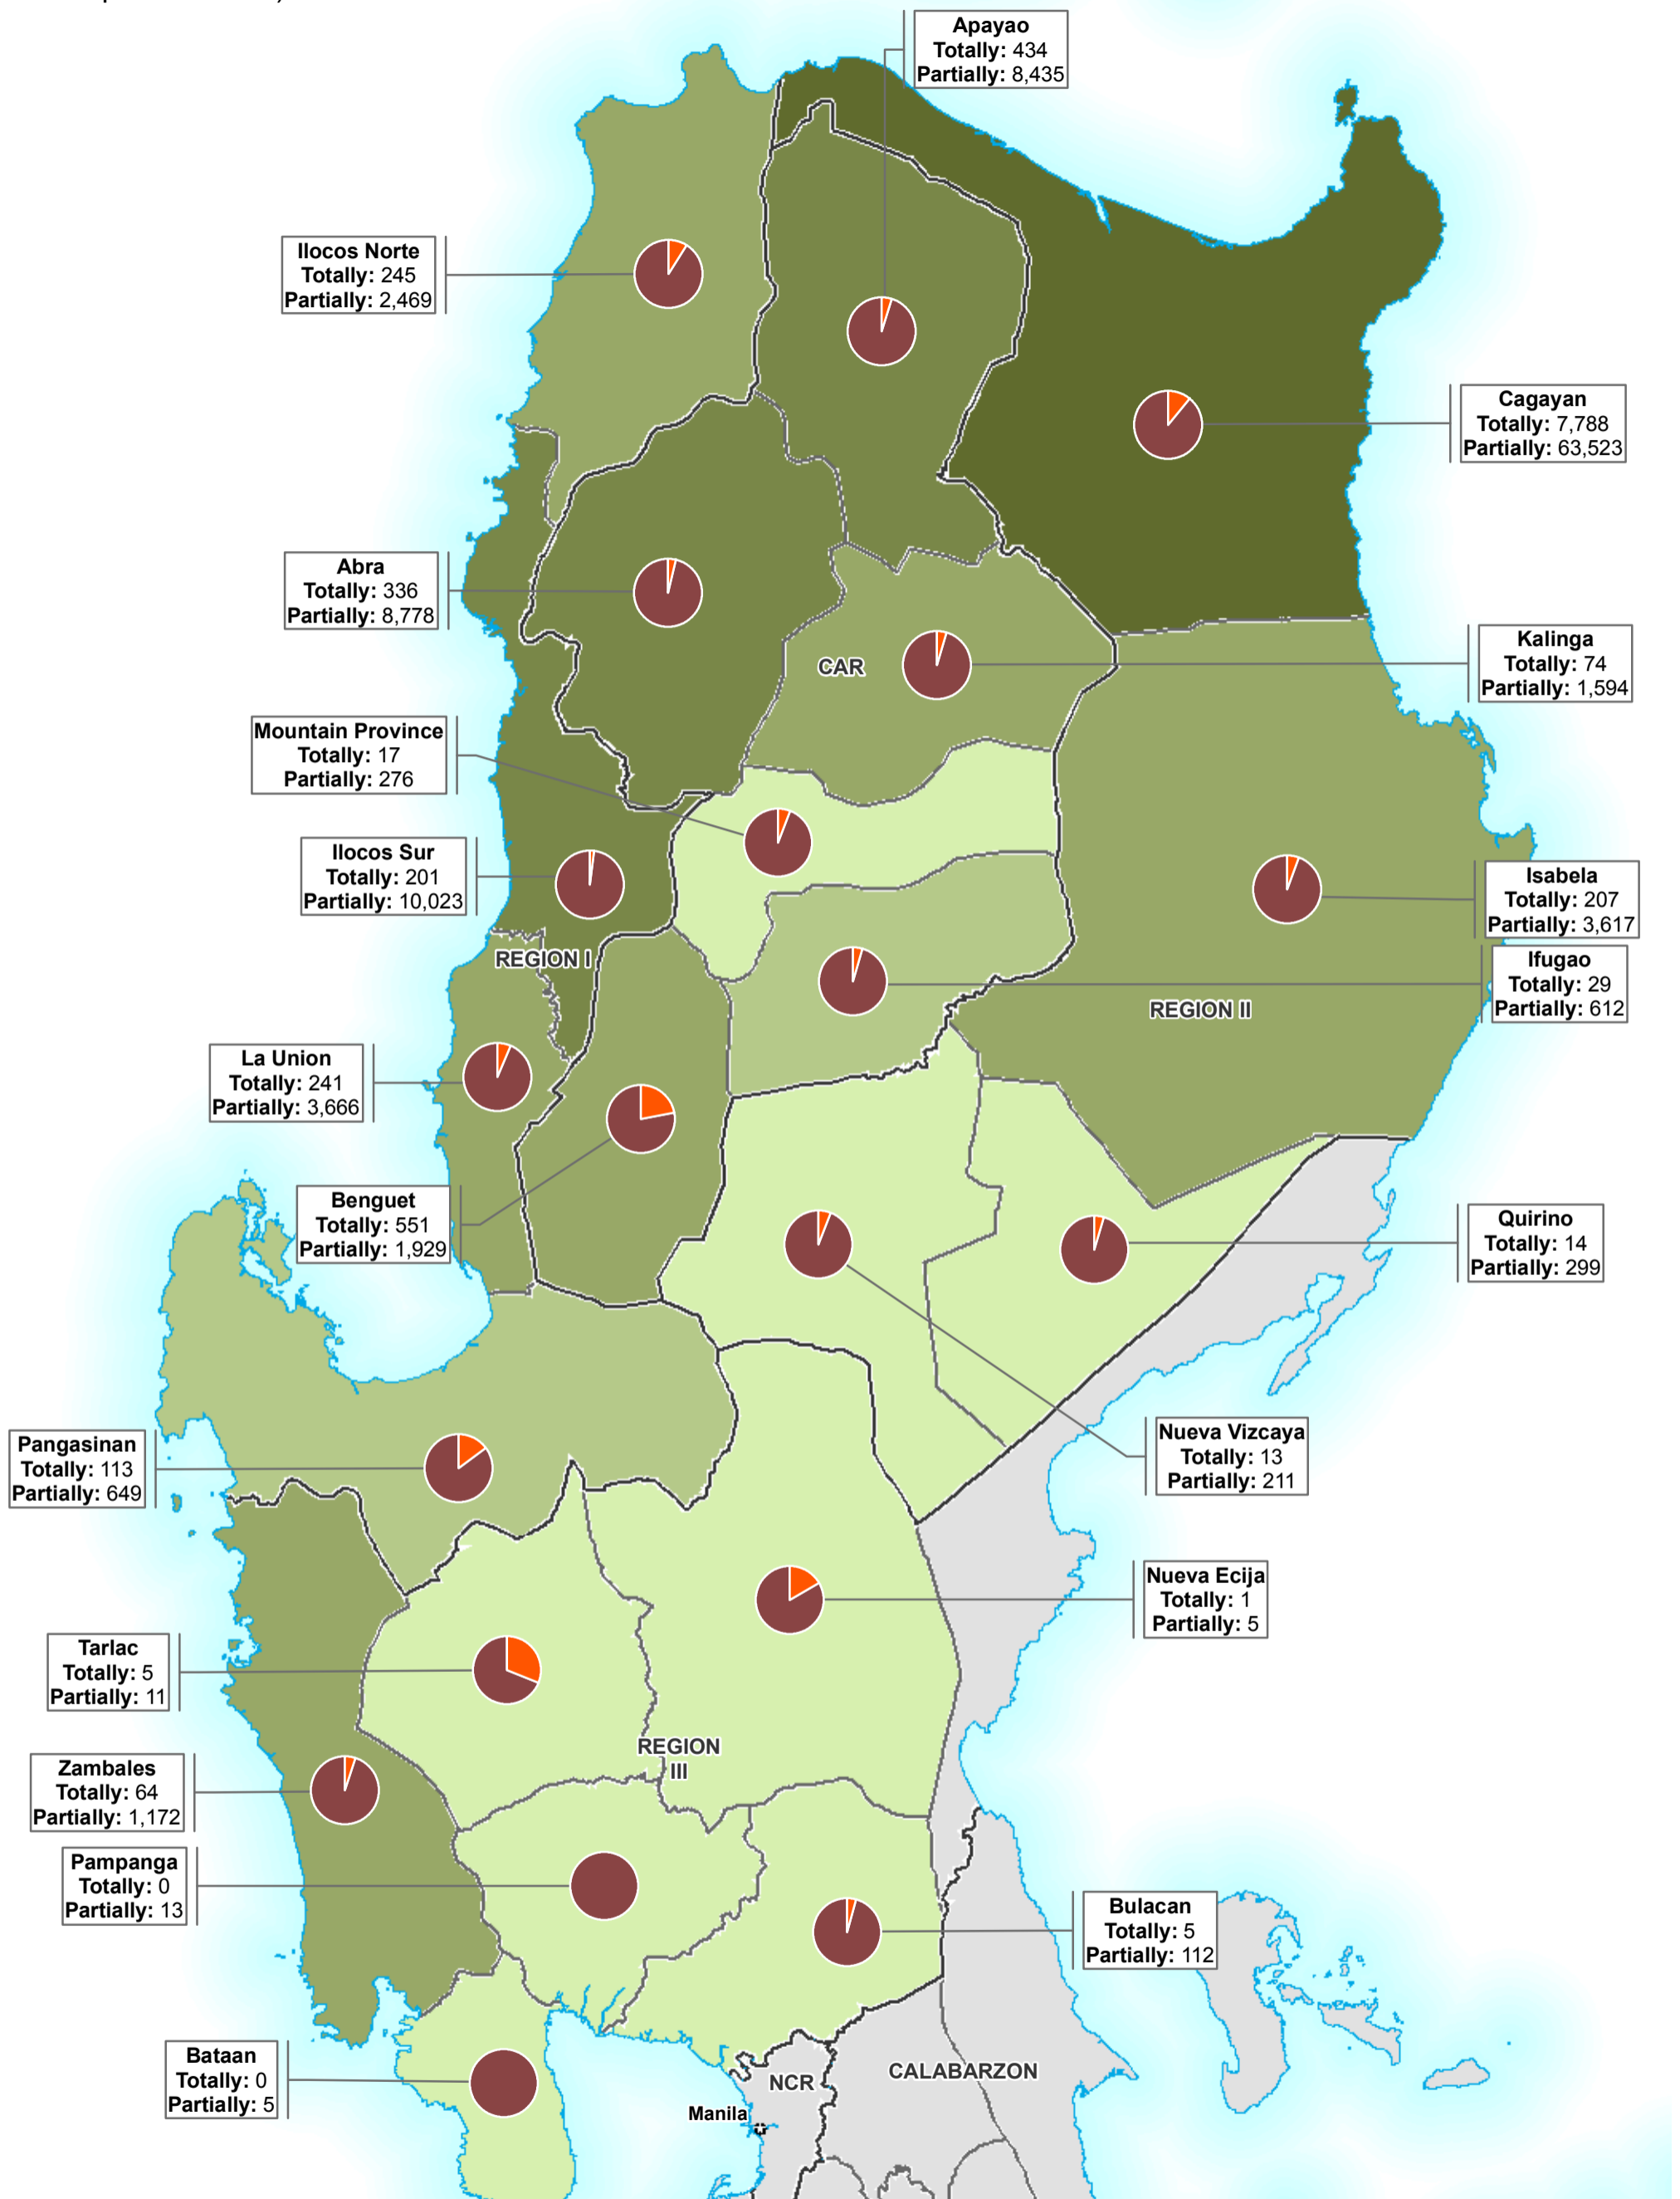

The Philippines: Reported number of partially and totally destroyed houses by province
(as at 23 Sept 2018 0600)

Data Sources: NDRRMC, OpenStreetMap, NAMRIA, PSA.
Map created by MapAction (23/09/2018)