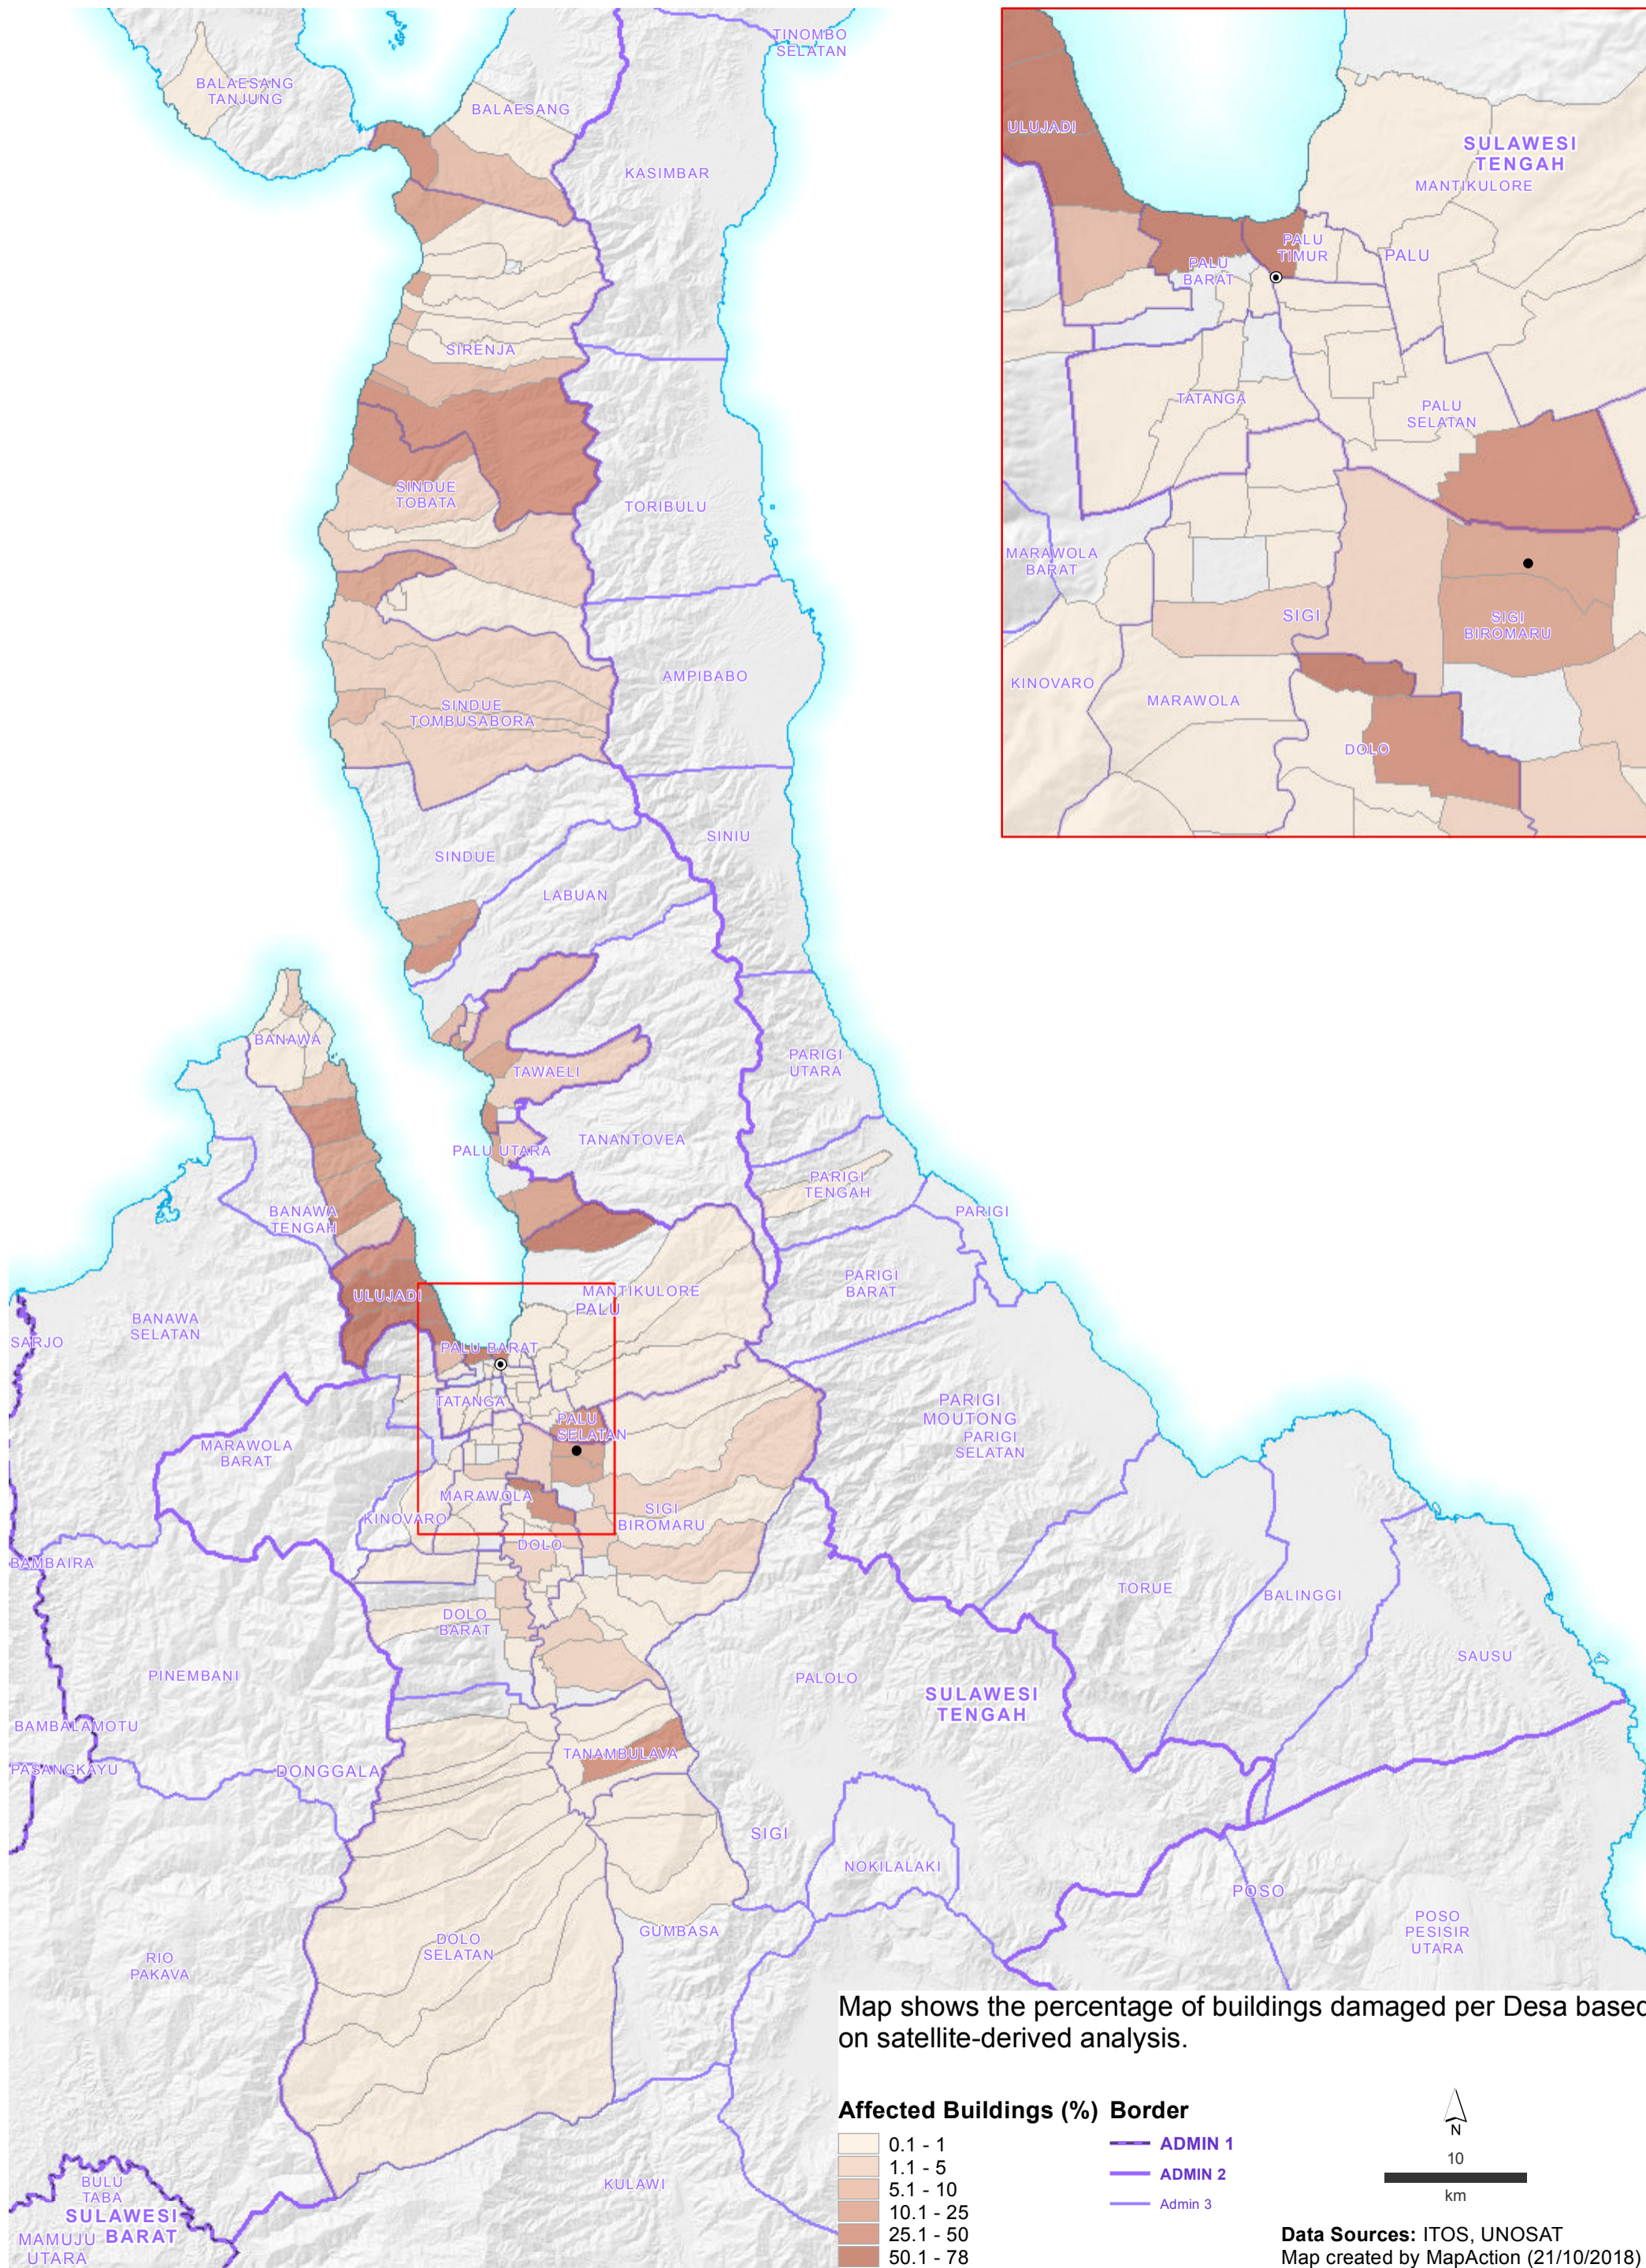

Indonesia: Sulawesi - Percentage of damage buildings per Desa (as at 19 Oct 2018)

Map shows the percentage of buildings damaged per Desa based on satellite-derived analysis.