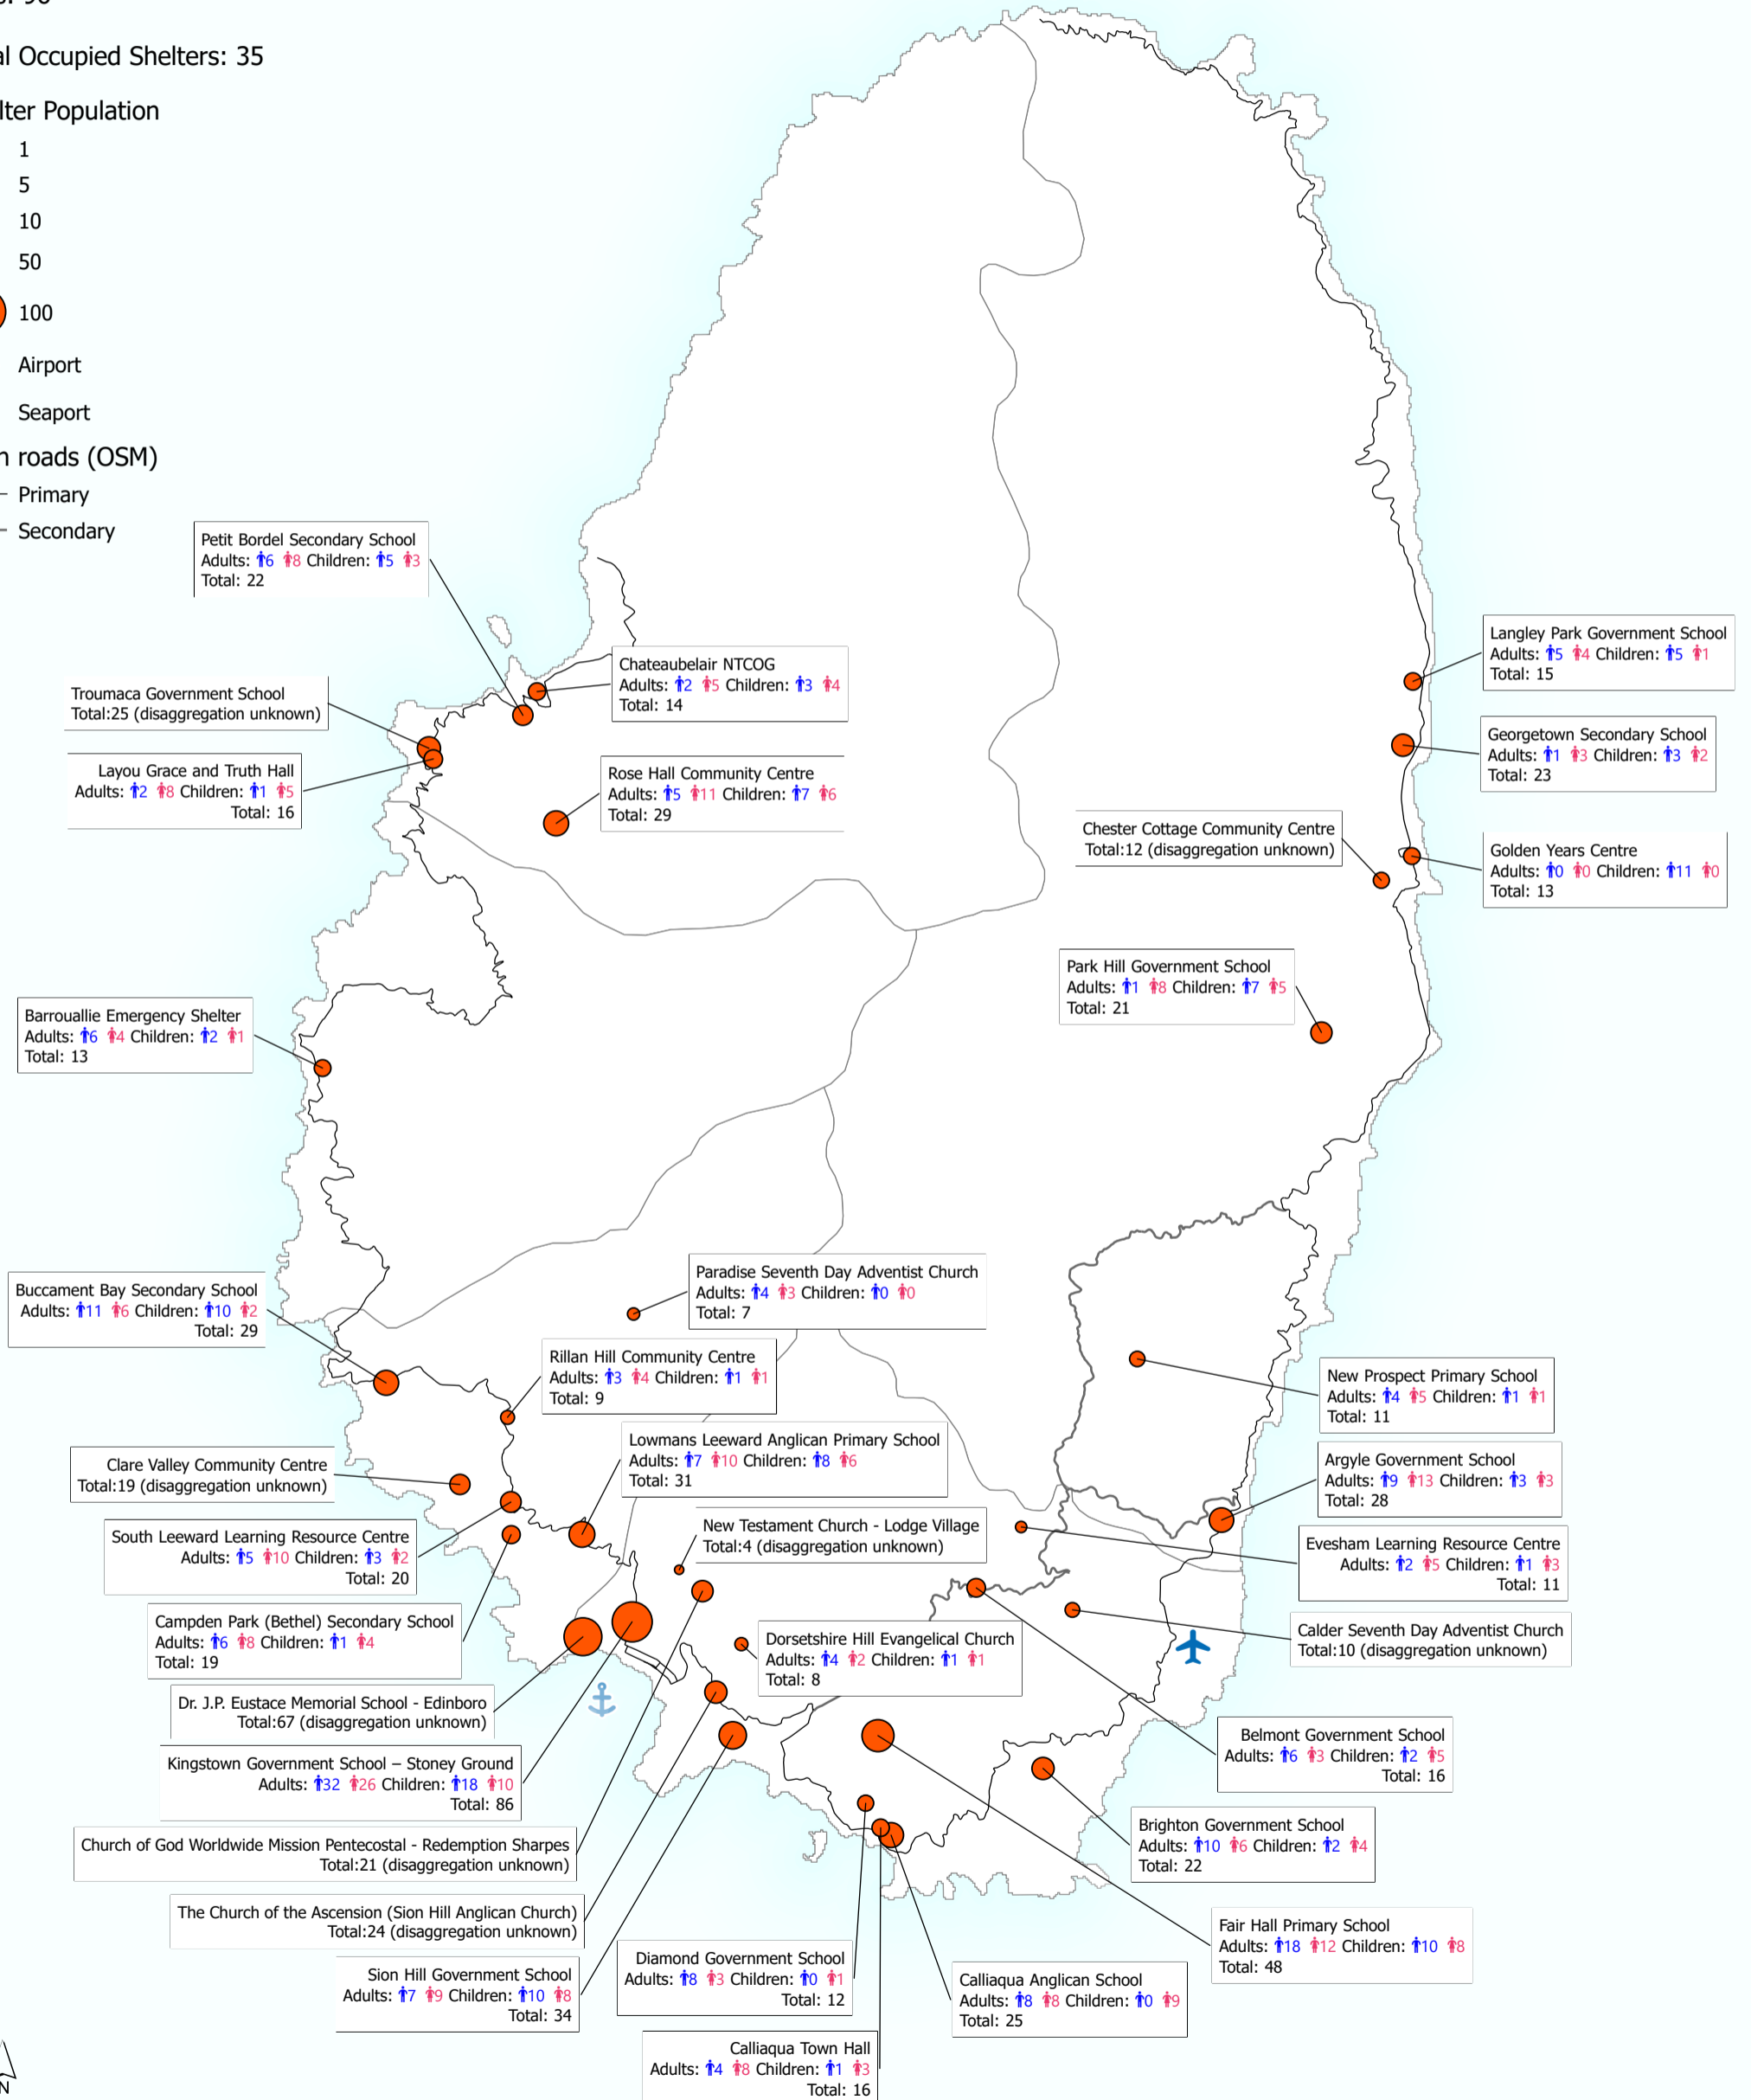

Total in Shelters: 759

Where disaggregation of occupancy is known, totals are:

- Men: 192
- Women: 194
- Boys: 128
- Girls: 96

Total Occupied Shelters: 35

Shelter Population

- 1
- 5
- 10
- 50
- 100
- ✈ Airport
- ⚓ Seaport

Main roads (OSM)

- Primary
- Secondary

5

km

Data Sources

OpenStreetMap, Ministry of Education, St Vincent and the Grenadines Government, OurAirports, World Port Index.

The boundaries and names shown and the designations used on this map do not imply official endorsement or acceptance by the United Nations or MapAction.