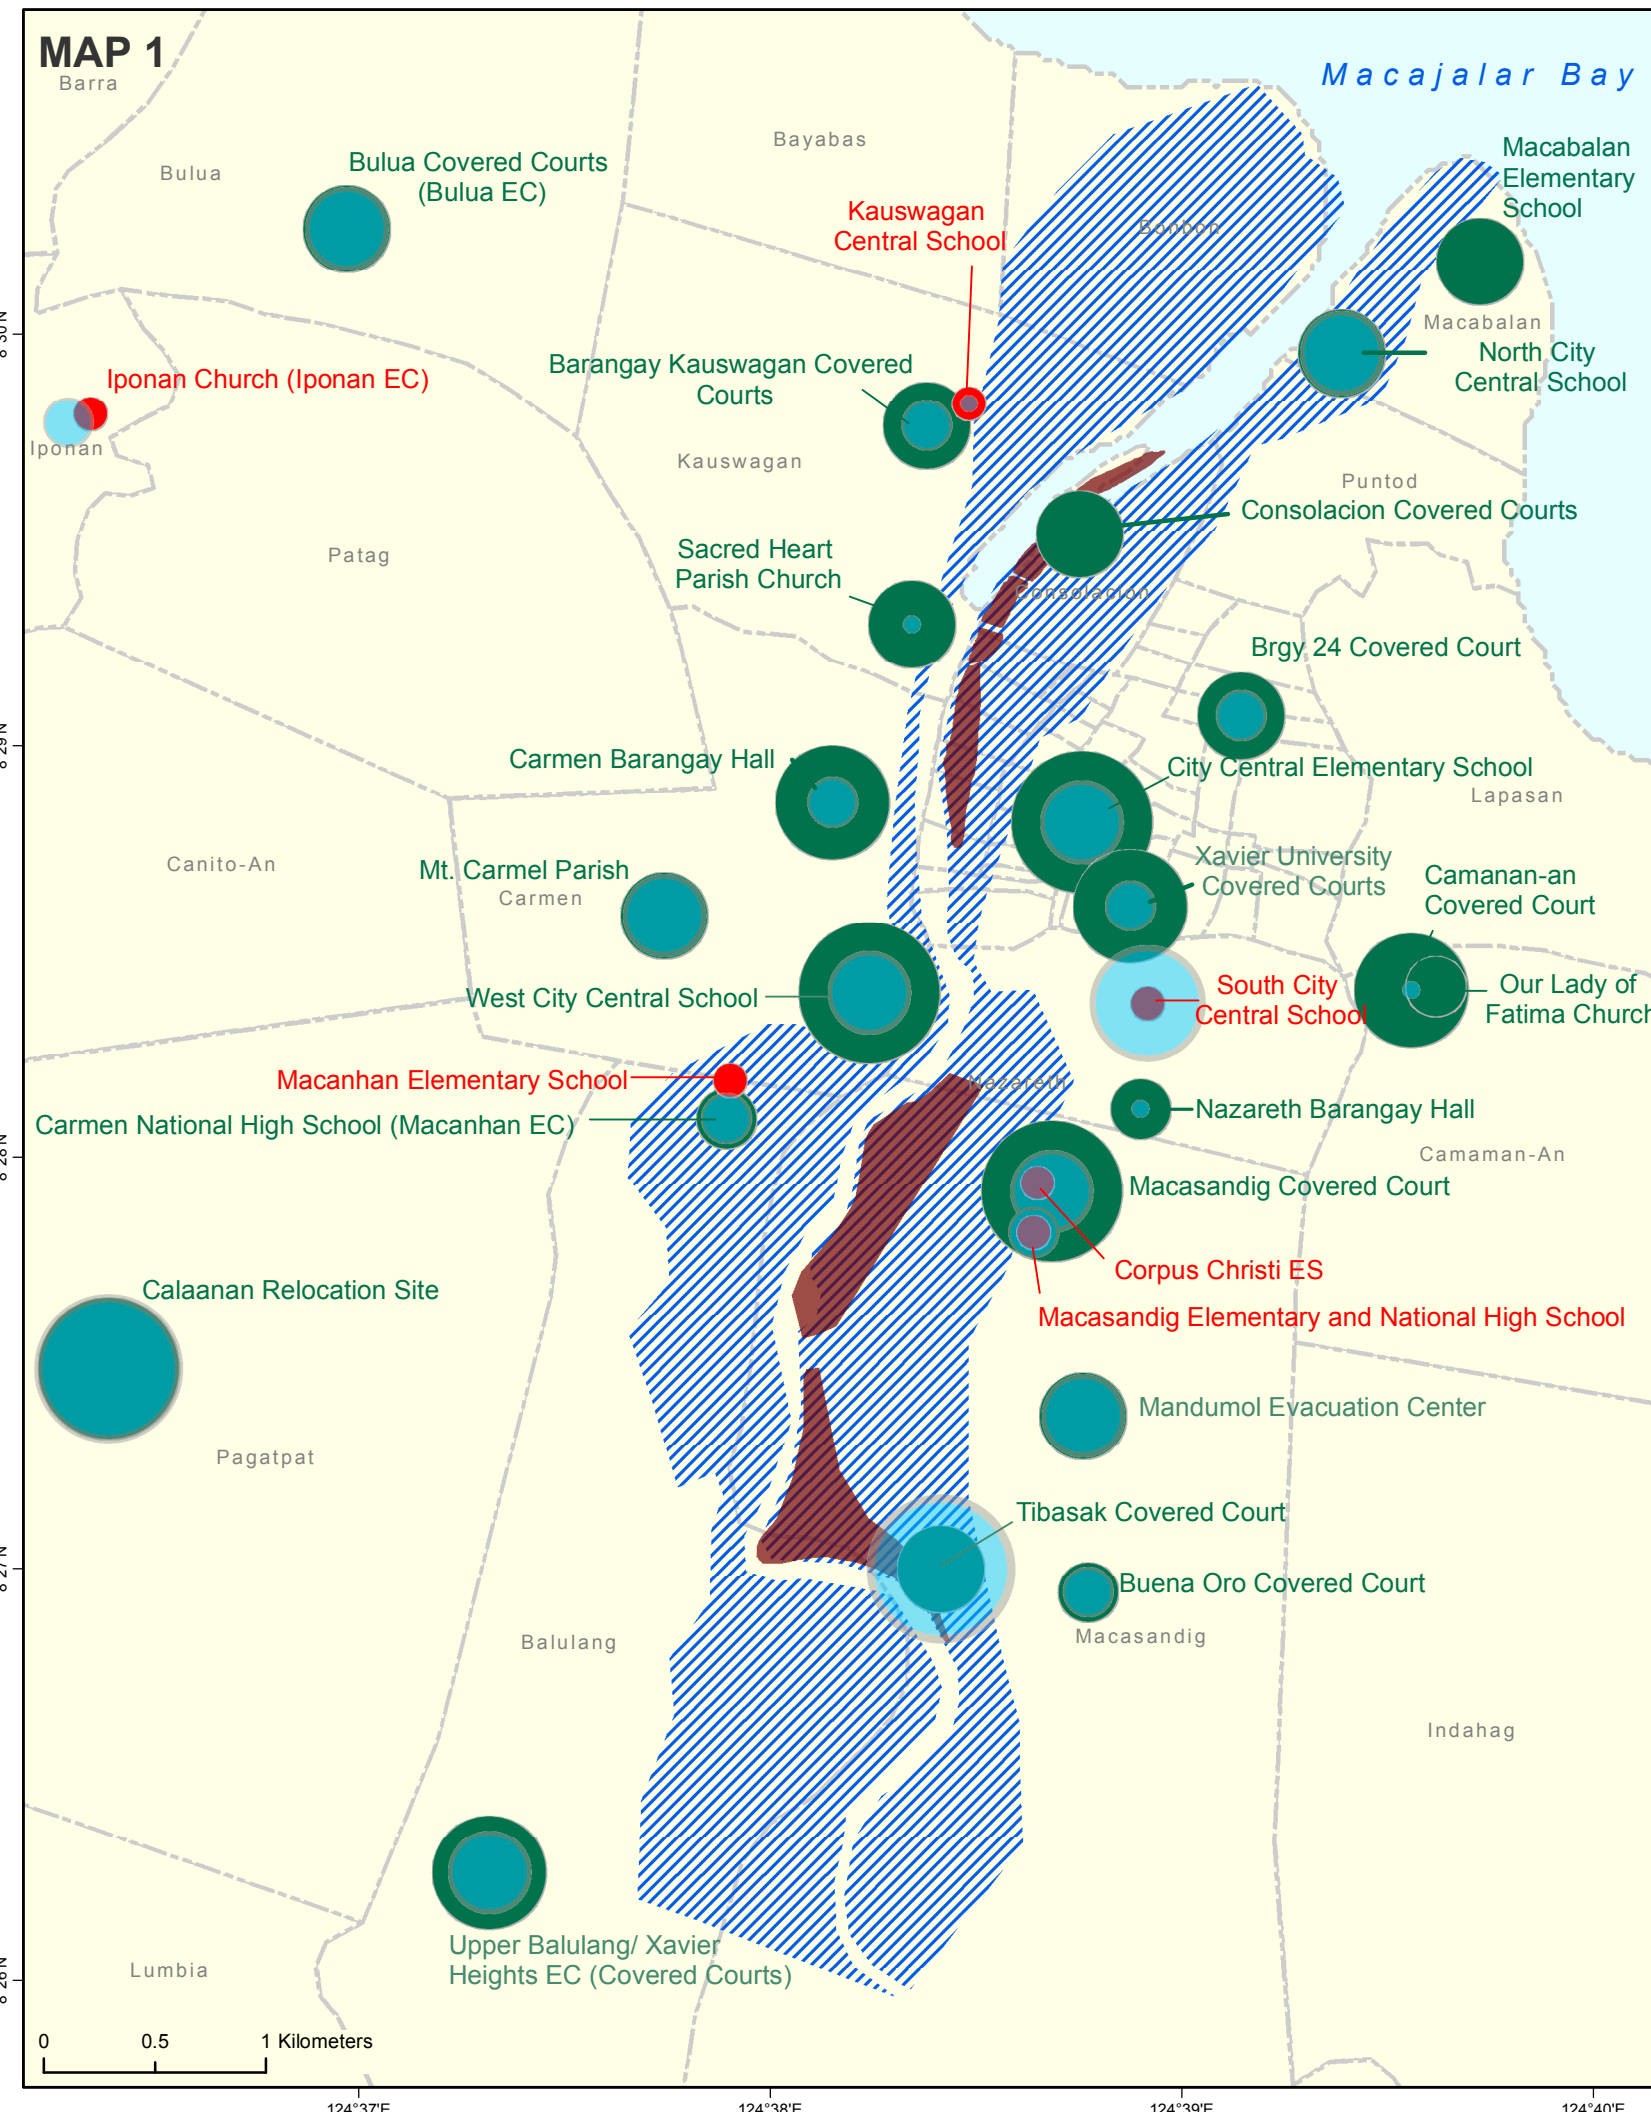

Data sources
NSCB (www.nscb.gov.ph) - P-Codes
GADM - Barangay Boundaries
DSWD - Flood Affected Area, No Build Zones
DSWD - Evacuation Centre Populations
WASH Cluster - Latrine Numbers

Created 16th Jan 2012 / 15:00
Map document MA030-PHL-WASHNoLatrines-CDO-A3-v1
Projection / datum Geographic / WGS84

The depiction and use of boundaries, names and associated data shown here do not imply endorsement or acceptance by MapAction.

MapAction is grateful for the support of:

Produced by MapAction www.mapaction.org
within the UN OCHA Coordination Centre
philippines@mapaction.org