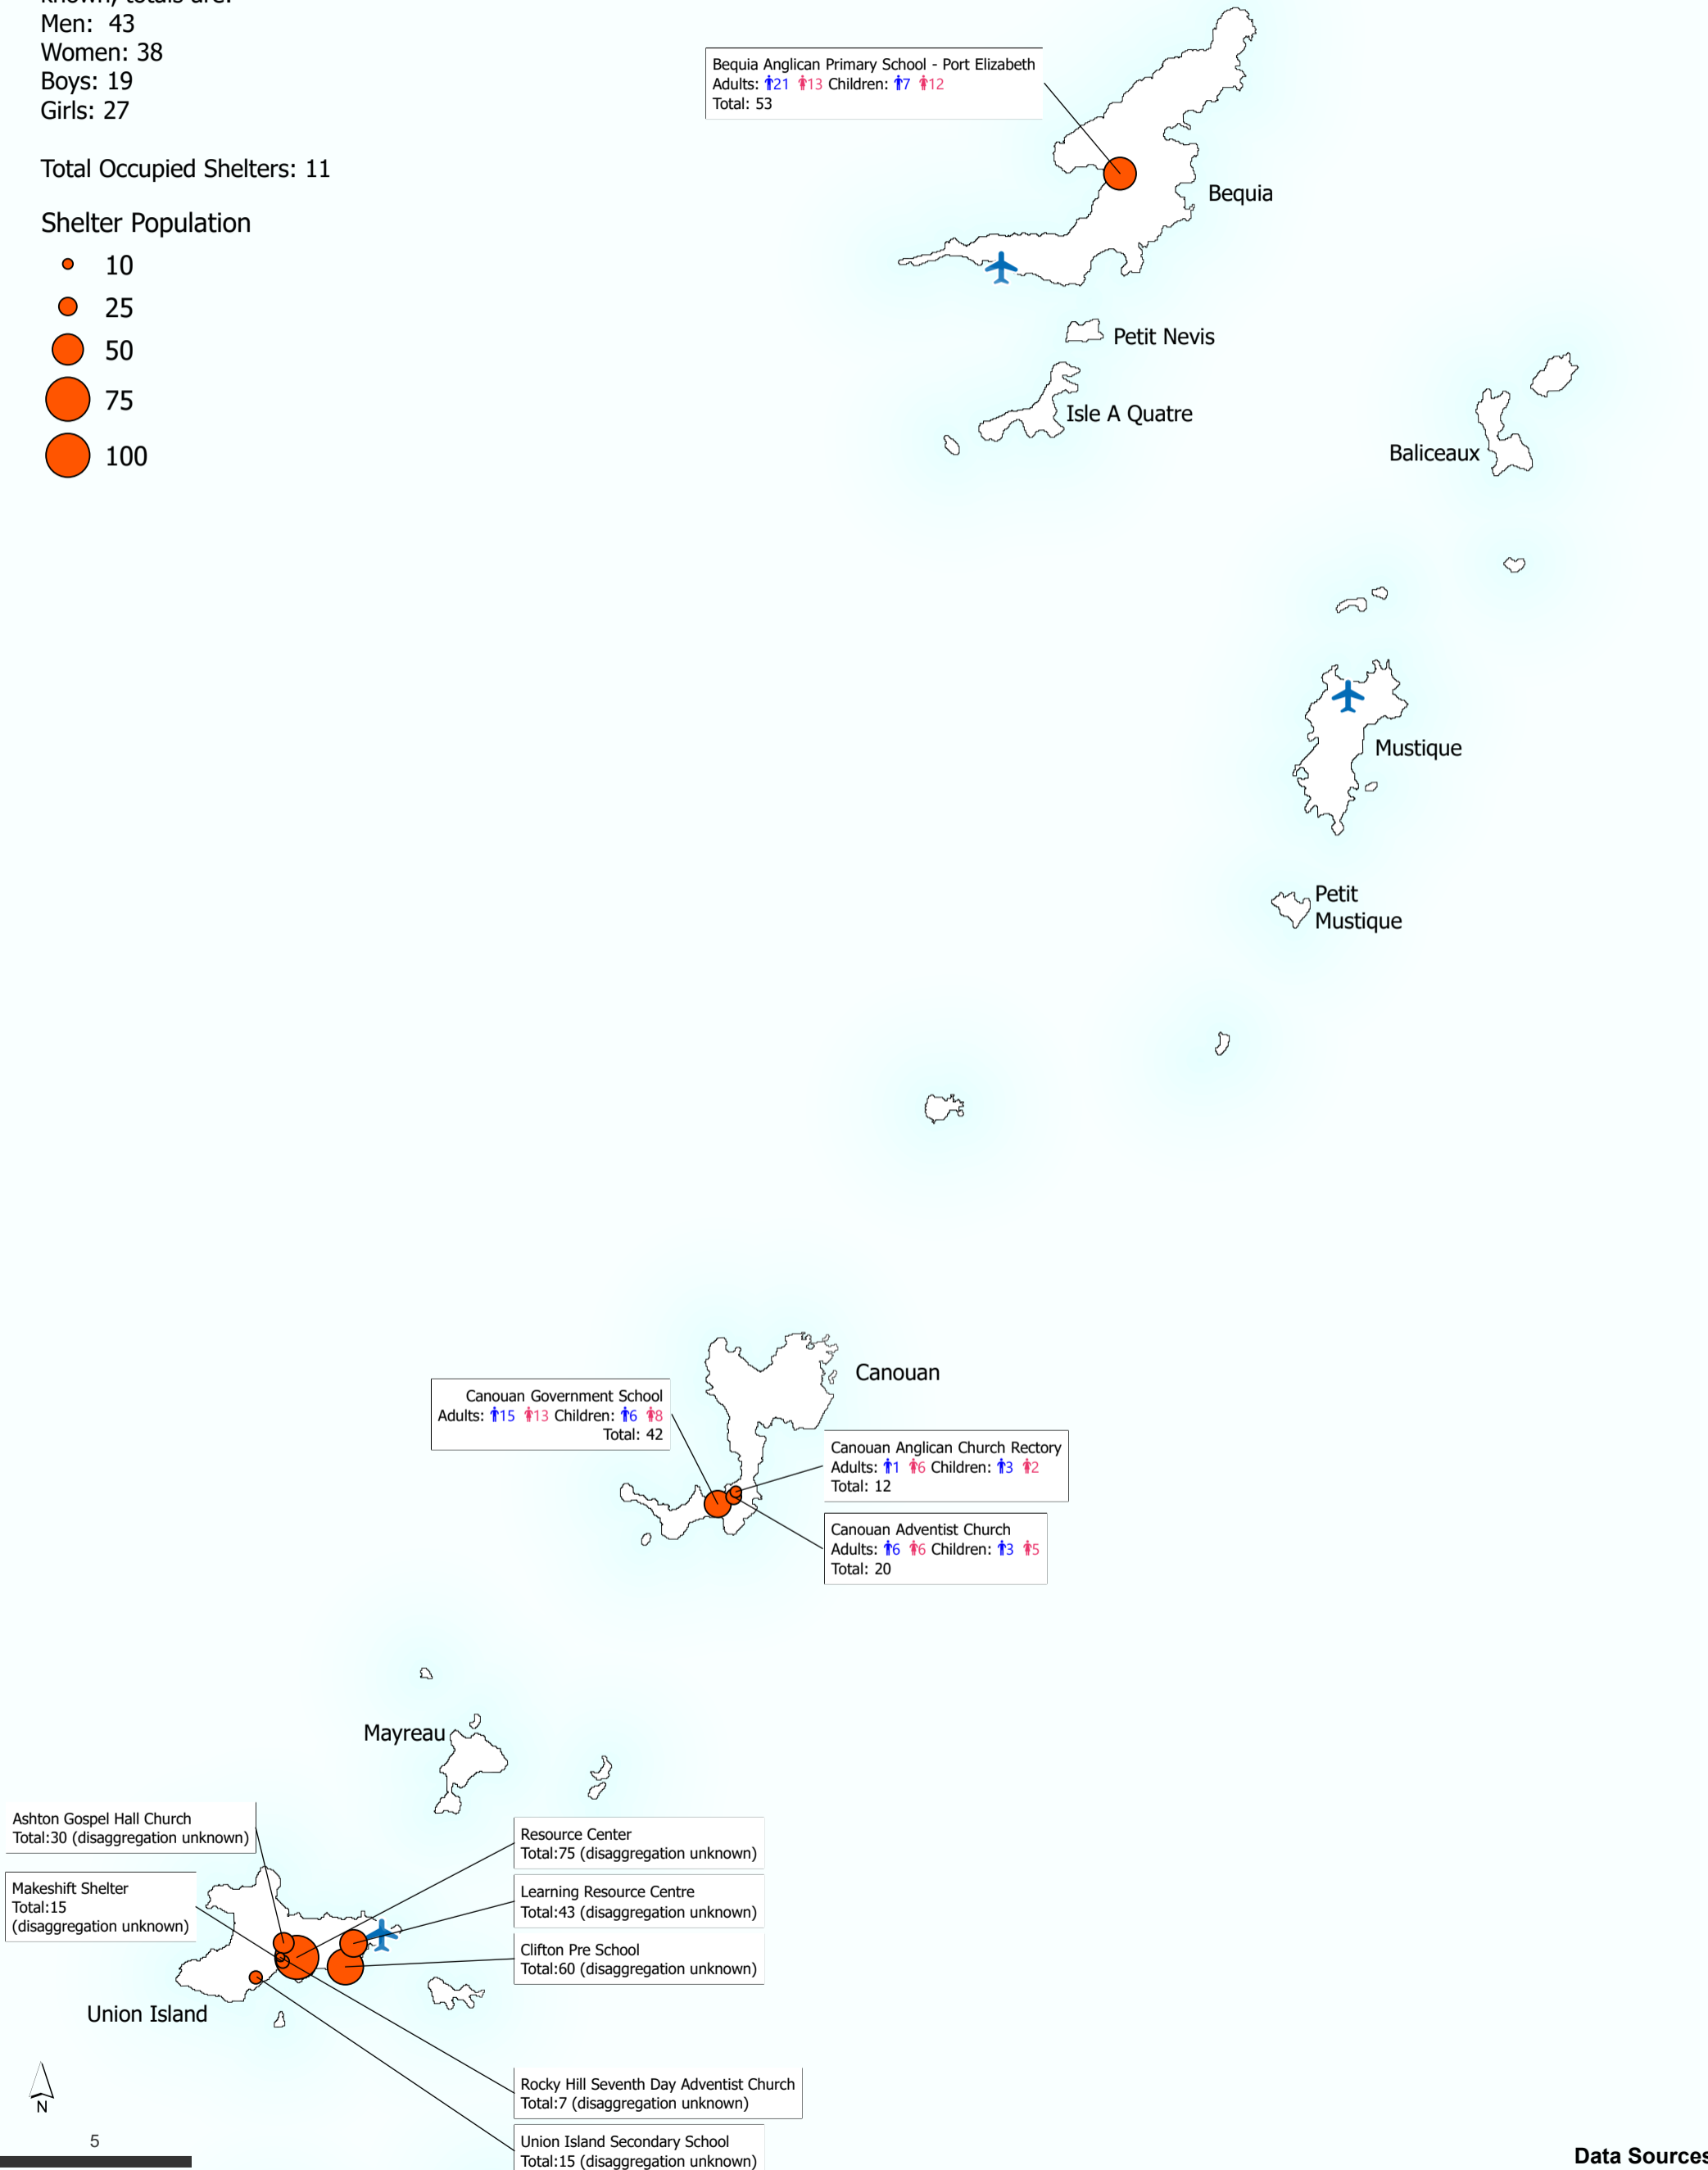

Total in Shelters: 372

Where disaggregation of occupancy is known, totals are:

- Men: 43
- Women: 38
- Boys: 19
- Girls: 27

Total Occupied Shelters: 11

Shelter Population

- 10
- 25
- 50
- 75
- 100

Data Sources

Ministry of Education, St Vincent and the Grenadines Government, OSM, OurAirports, GADM, World Port Index.

Map created by MapAction (09/07/2024)

The boundaries and names shown and the designations used on this map do not imply official endorsement or acceptance by the United Nations or MapAction.