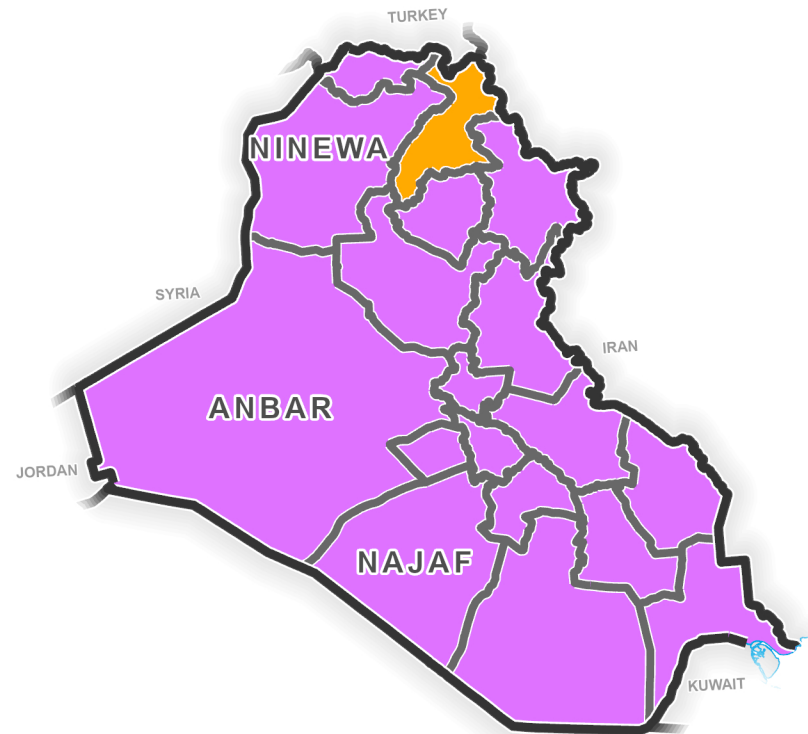

Number of displaced in August 2018

Number of displaced in August 2019

Number of displaced in August 2020

Location of IDP sites

- Camps
- Formal
 - Informal

Change in number of displaced from August 2018 to August 2019

- Change in number of displaced
- Orange: Increase
 - Purple: Decrease

Change in number of displaced from August 2019 to August 2020

- Individuals
- Dark Blue: ≤598,578
 - Medium Blue: ≤250,000
 - Light Blue: ≤100,000
 - Very Light Blue: ≤50,000
 - Lightest Blue: ≤1,000