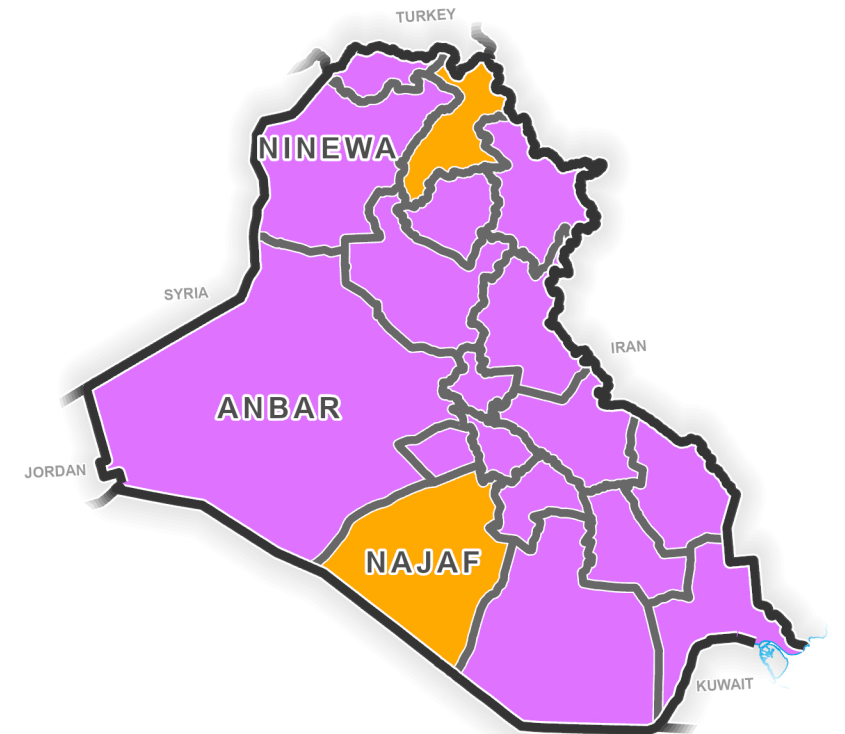

Number of displaced in August 2018

Number of displaced in August 2019

Number of displaced in August 2020

Location of IDP sites

- Camps
- Formal
 - Informal

Change in number of displaced from August 2018 to August 2019

- Change in number of displaced
- Orange: Increase
 - Purple: Decrease

Change in number of displaced from August 2019 to August 2020

- Individuals
- Dark Blue: ≤598,578
 - Medium Blue: ≤250,000
 - Light Blue: ≤100,000
 - Very Light Blue: ≤50,000
 - Lightest Blue: ≤1,000