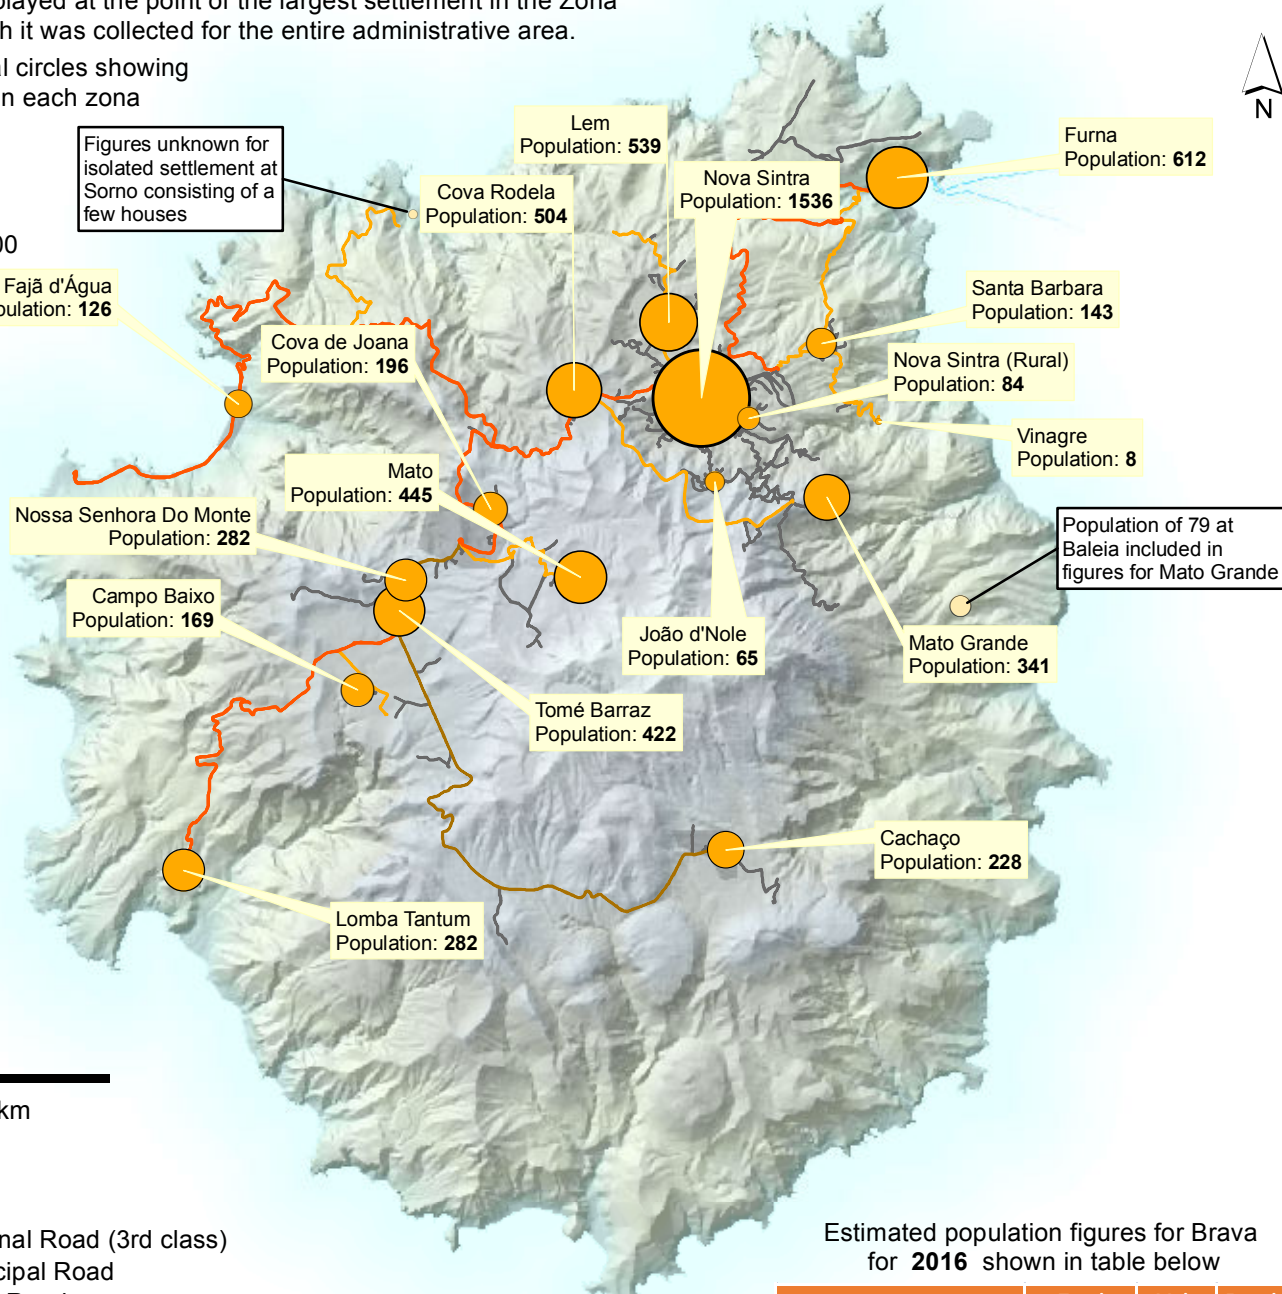

Brava - Population Map

Population data from the 2010 Census collected by Zona is displayed. Data is displayed at the point of the largest settlement in the Zona even though it was collected for the entire administrative area.

Proportional circles showing population in each zona

Figures unknown for isolated settlement at Sorno consisting of a few houses

- National Road (3rd class)
- Municipal Road
- Rural Road
- Municipal Road (other)

Data Sources: Instituto Nacional de Estatística (INE-CV), IDE-CV, OpenStreetMap, UN Cape Verde

Map created by MapAction (2016)

Estimated population figures for Brava for 2016 shown in table below

	Total population	Male	Female
Total Population	5,746	2,824	2,922
Under age of 15	1,859	944	916
Between 15 and 64 years	3,491	1,710	1,718
Over 65	393	171	225