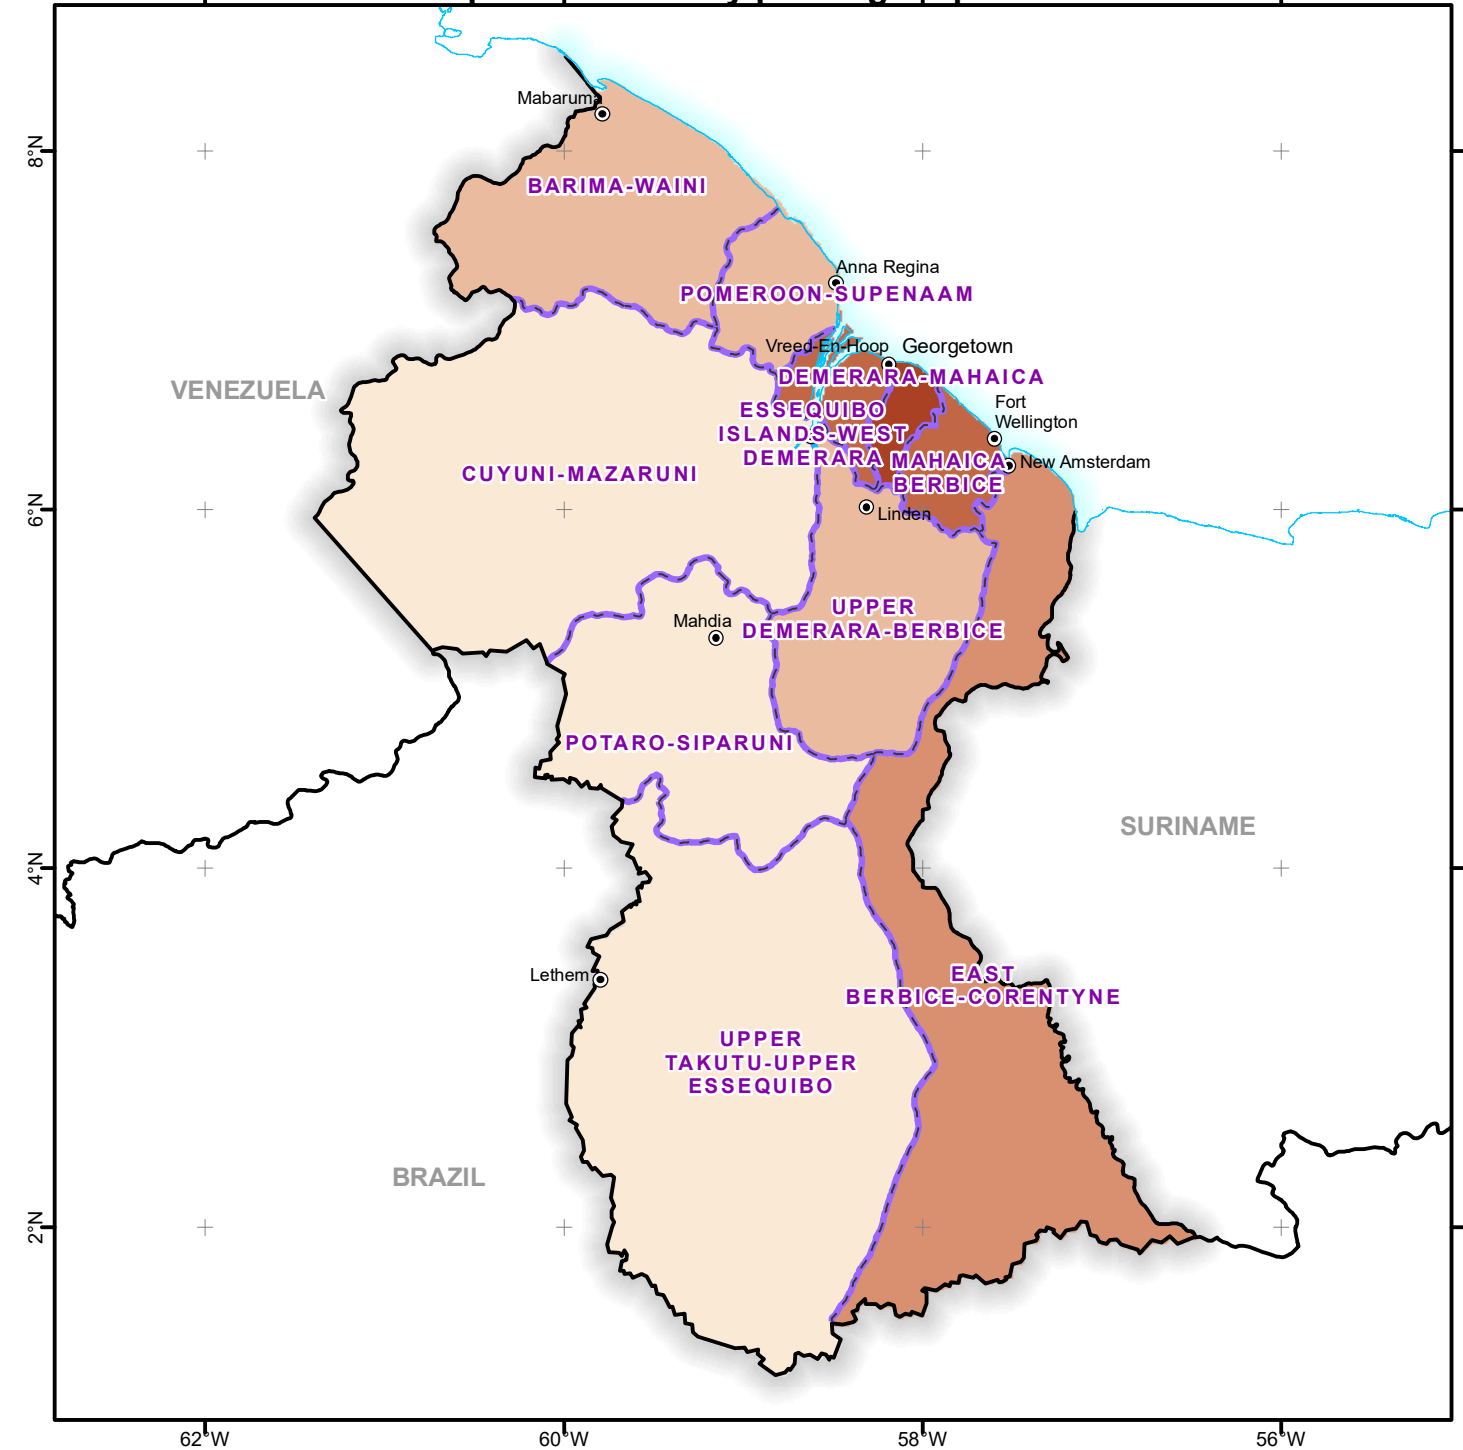

Population per Region

Population Density per Region per km²

Map shows the population distribution across the Regions of Guyana as well as the population density per km²

Settlements

- ★ CAPITAL
- City
- Coastline
- INTERNATIONAL
- Districts

Population

- 11077 - 20000
- 20001 - 30000
- 30001 - 50000
- 50001 - 110000
- 110001 - 3120000

Pop Density per km²

- 0.5 - 1
- 1 - 5
- 5 - 15
- 15 - 30
- 30 - 54

GADM, OCHA FISS, OSM, MapAction

The depiction and use of boundaries, names and associated data shown here do not imply endorsement or acceptance by MapAction.

Created 24 Jun 2021 / 15:00 UTC-03:00
Projection & Datum WGS 1984
GLIDE FL-2021-000066-GUY

Produced by MapAction
<https://mapaction.org>
suriname@mapaction.org

Supported by Foreign, Commonwealth & Development Office