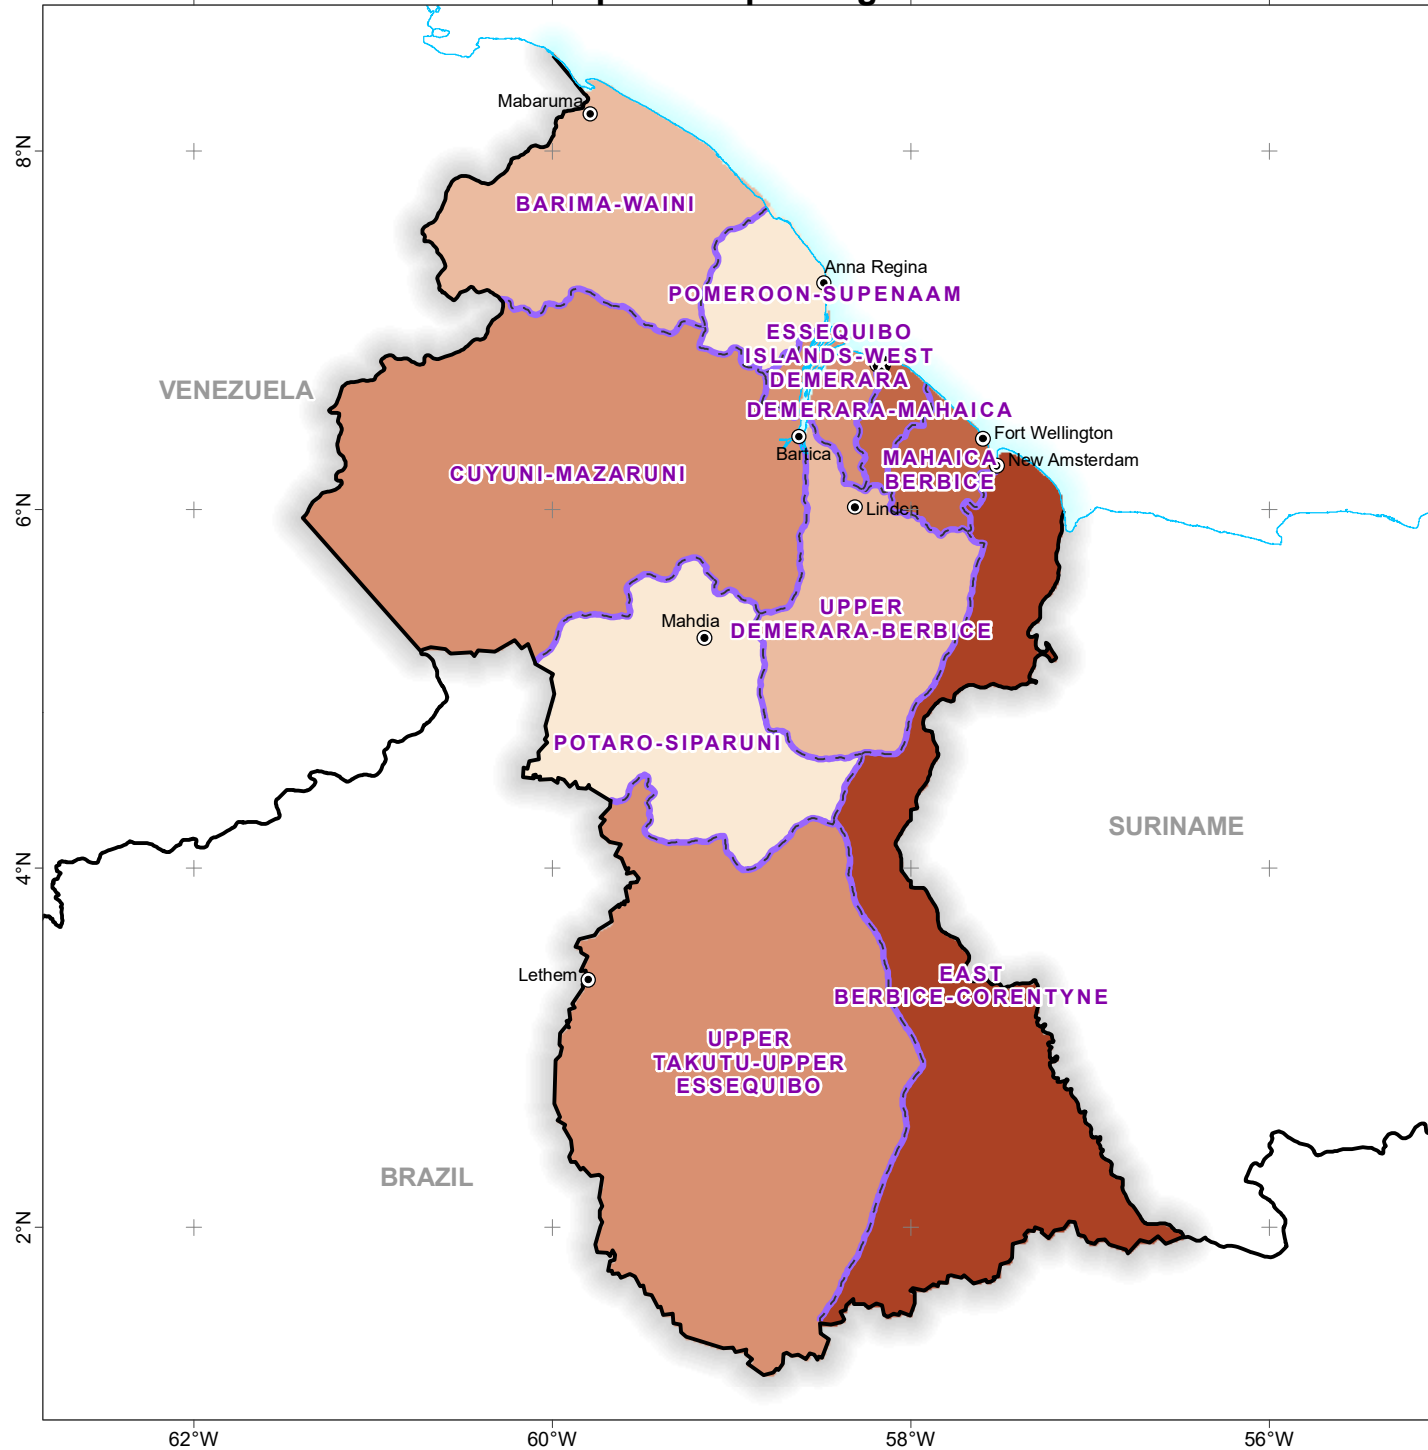

Population per Region

Population Density per Region per km²

Map shows the population distribution across the Regions of Guyana as well as the population density per km²

Settlements

- ★ CAPITAL
- City
- Coastline
- INTERNATIONAL
- Districts

Population

- 11077 - 20000
- 20001 - 30000
- 30001 - 50000
- 50001 - 110000
- 110001 - 3120000

Pop Density per km²

- 0.5 - 1
- 1 - 5
- 5 - 15
- 15 - 30
- 30 - 54

GADM, OCHA FISS, OSM, MapAction

The depiction and use of boundaries, names and associated data shown here do not imply endorsement or acceptance by MapAction.

Created 24 Jun 2021 / 15:00 UTC-03:00
Projection & Datum WGS 1984
GLIDE FL-2021-000066-GUY

Produced by MapAction
<https://mapaction.org>
suriname@mapaction.org

Supported by Foreign, Commonwealth & Development Office