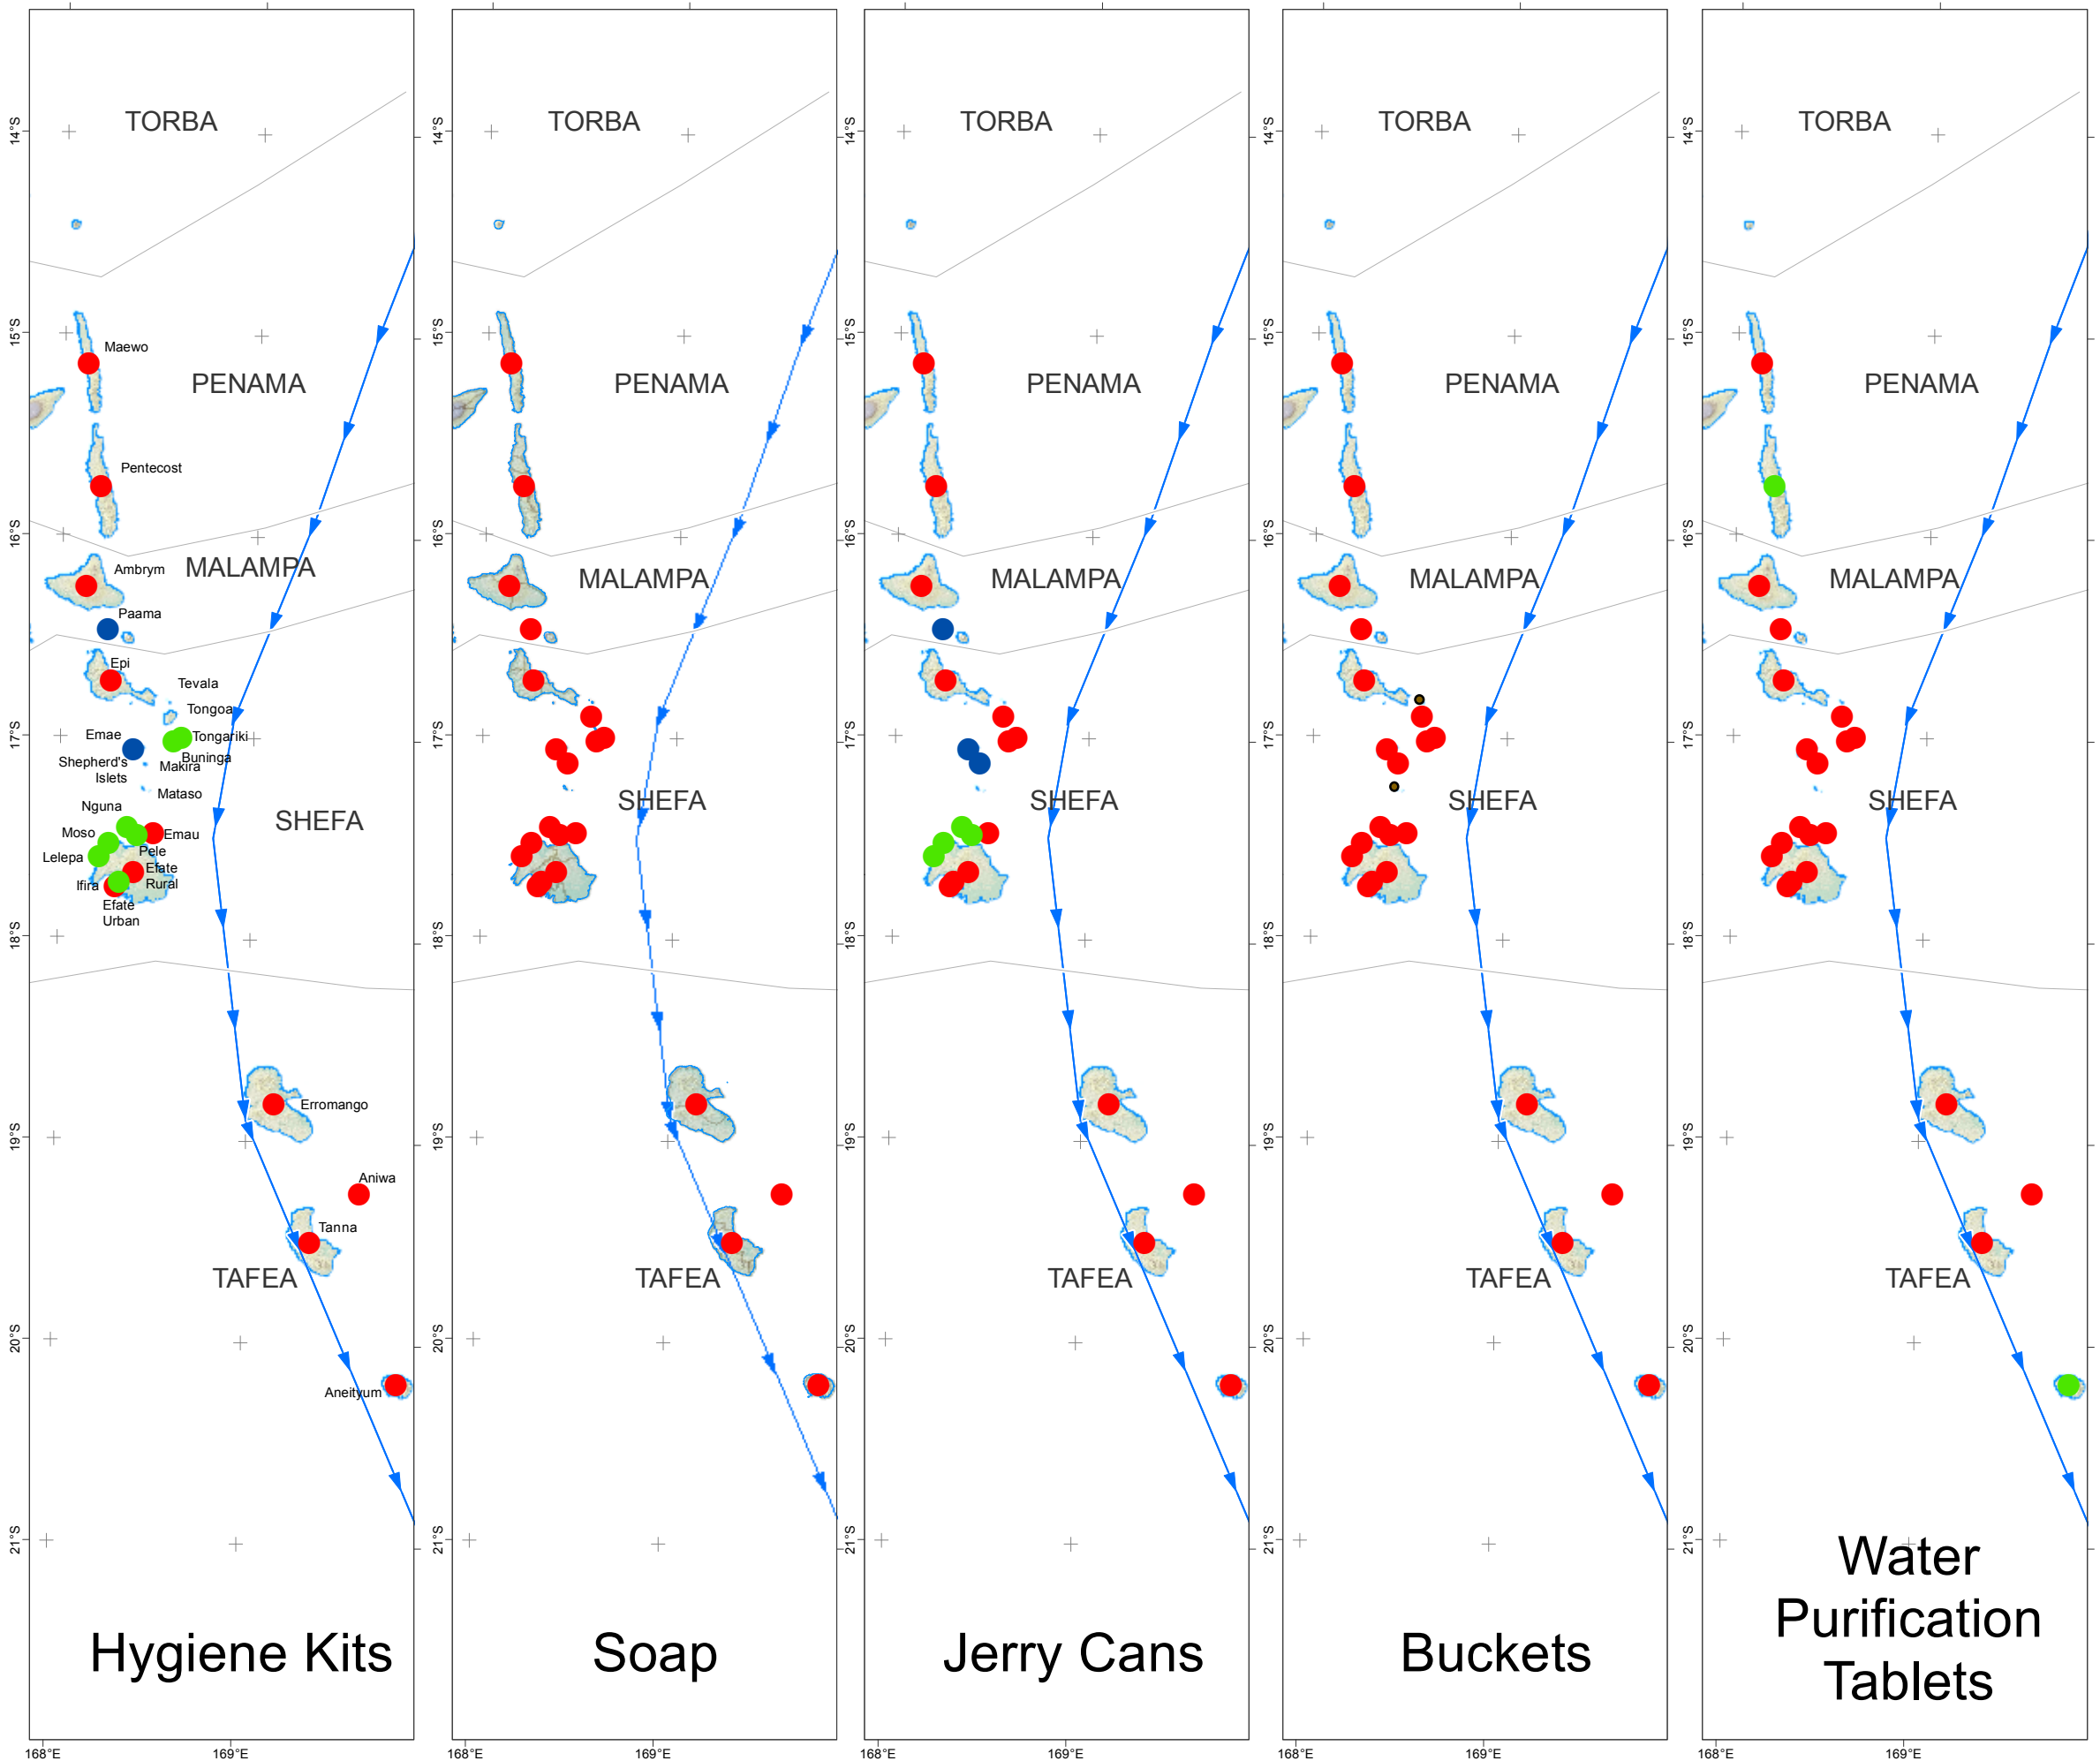

MapAction

Vanuatu: Cyclone PAM - Summary of WASH Cluster Item Delivery as of 25th March 2015

WASH Item delivery across affected area. Includes underdelivery, needs met and overdelivery of items based on needs assessment for each island.

Legend

- Overdelivery > 125% of need
- Needs met or minor overdelivery
- Underdelivery
- ➡ Storm Track

Data sources
PCRAFI, COD-FOD, Vanuatu Government

Created 27 Mar 2015 / 12:00 UTC+11:00
Map Document MA070_WASH_NeedsStatus
Projection / Datum WGS 1984 UTM Zone 58S / WGS 1984
Glide Number TC-2015-000020-VUT

Produced by MapAction
www.mapaction.org
vanuatu@mapaction.org

The depiction and use of boundaries, names and associated data shown here do not imply endorsement or acceptance by MapAction.

Hygiene Kits

Soap

Jerry Cans

Buckets

Water Purification Tablets