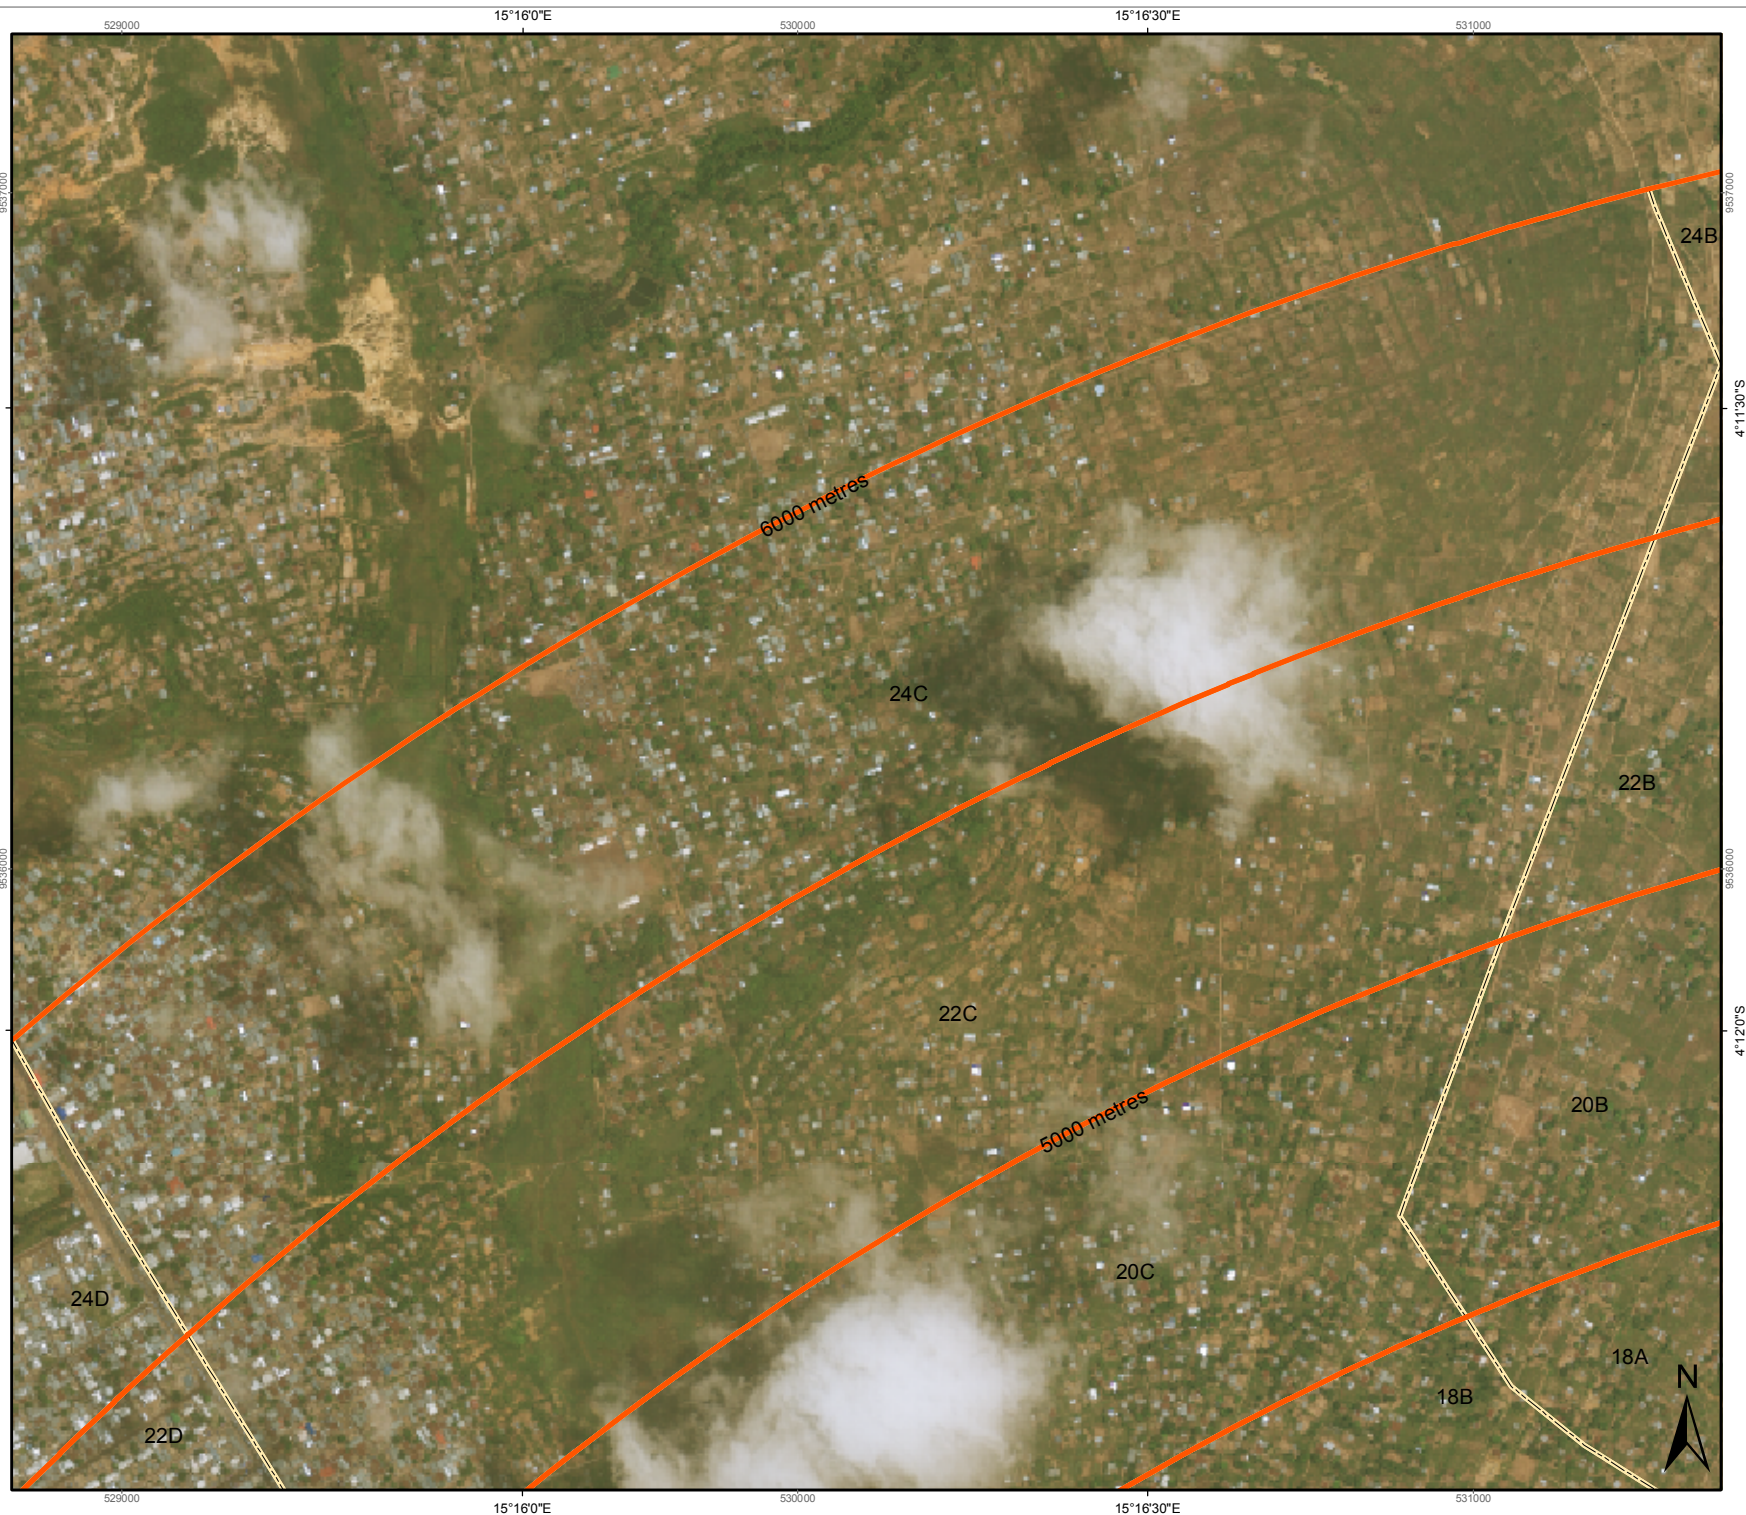

- Sectors
- SubSectors

0 2000
Meters

Created 26 Mar 2012 / 26:00
Map document MA108_Brazzaville_Sectors_24C

Projection / datum UTM Zone 33 South / WGS84
GLIDE Number AC-2012-000035-COG

The depiction and use of boundaries, names and associated data shown here do not imply endorsement or acceptance by MapAction.

MapAction is grateful for the support of:

Produced by MapAction www.mapaction.org
brazzaville@mapaction.org