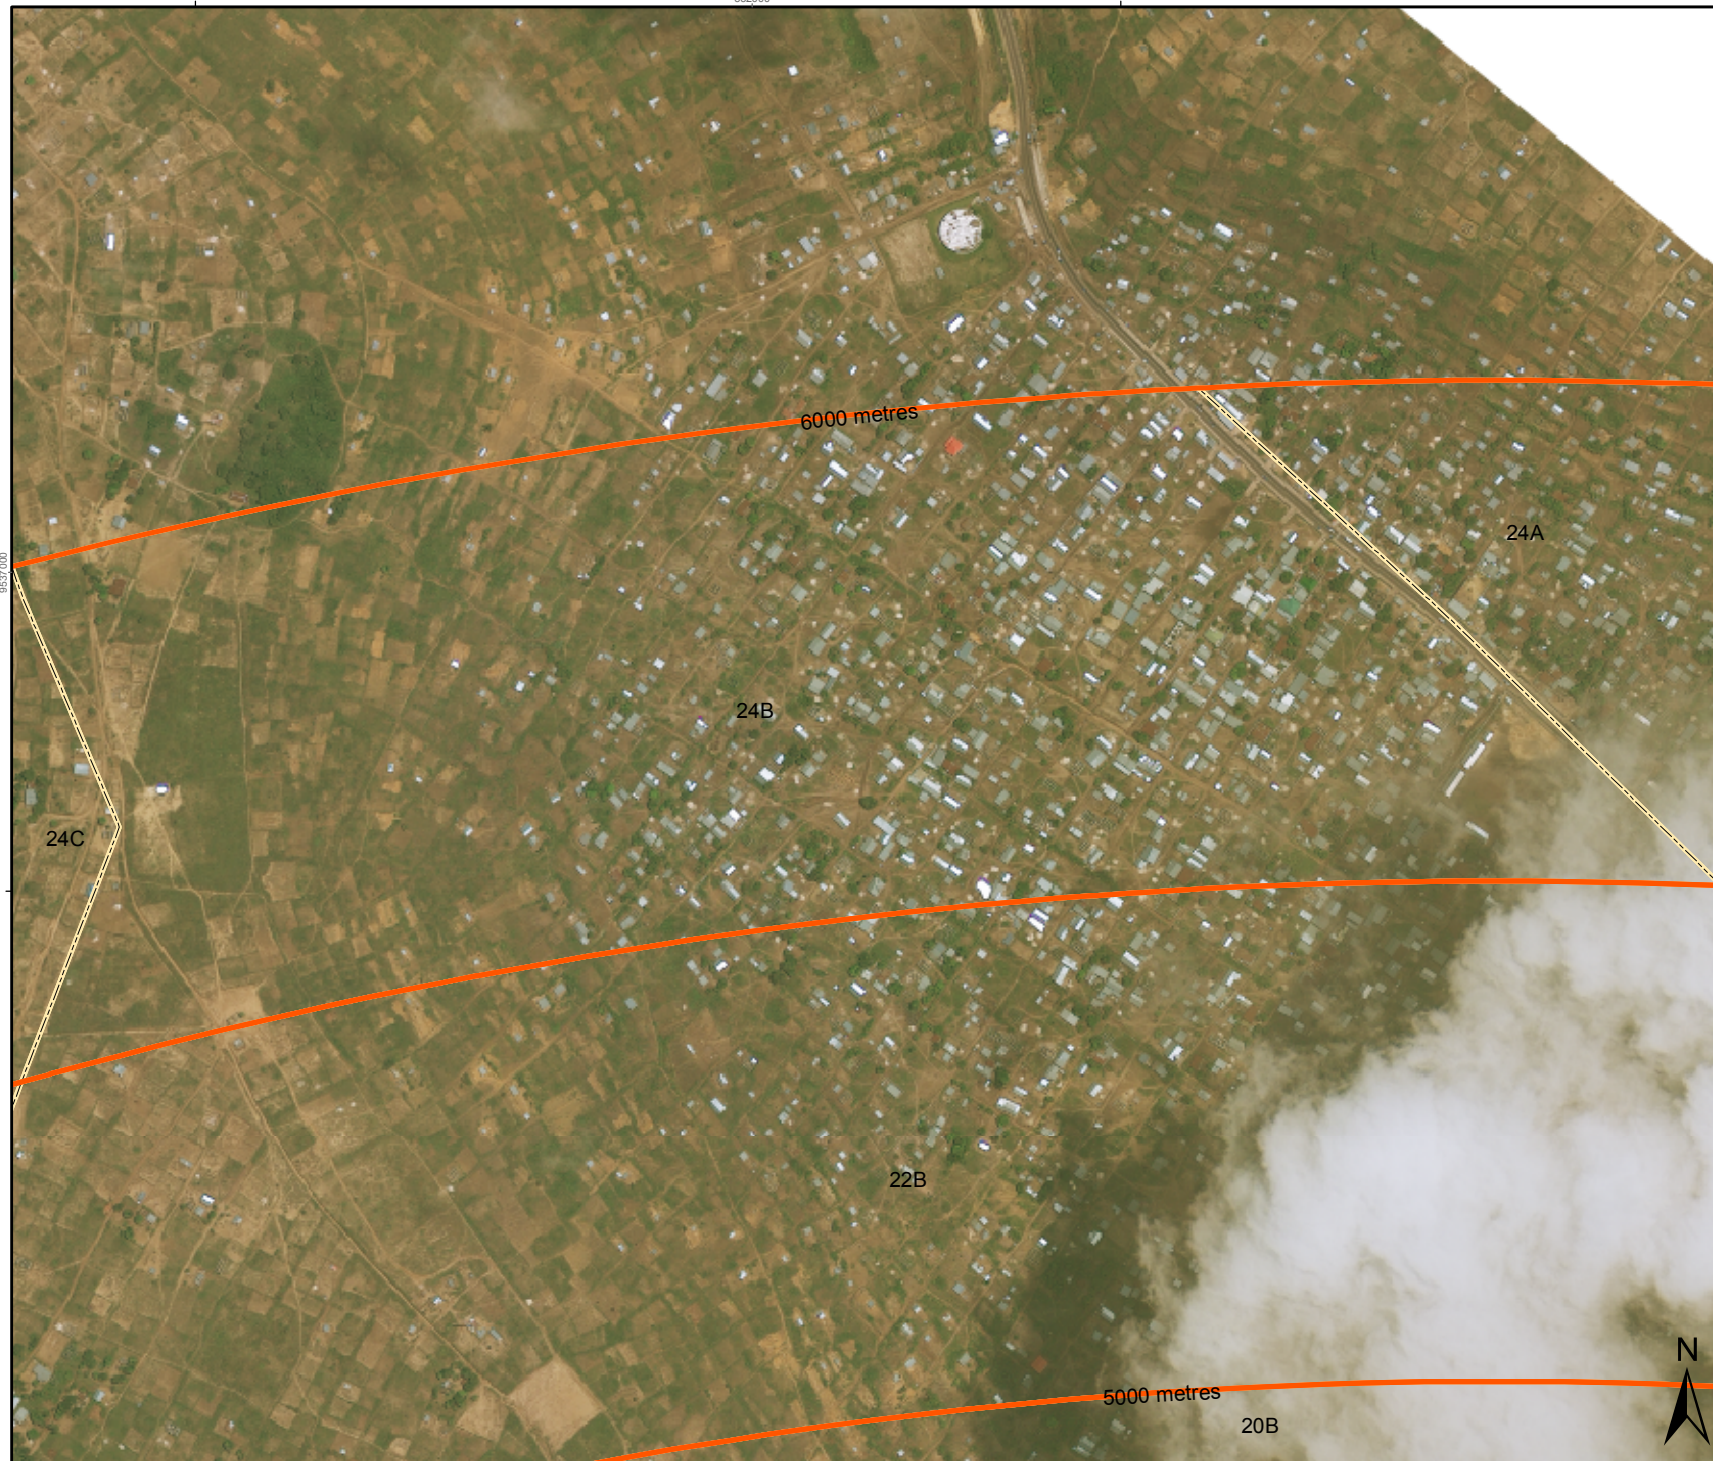

15°17'0"E

532000

15°17'30"E