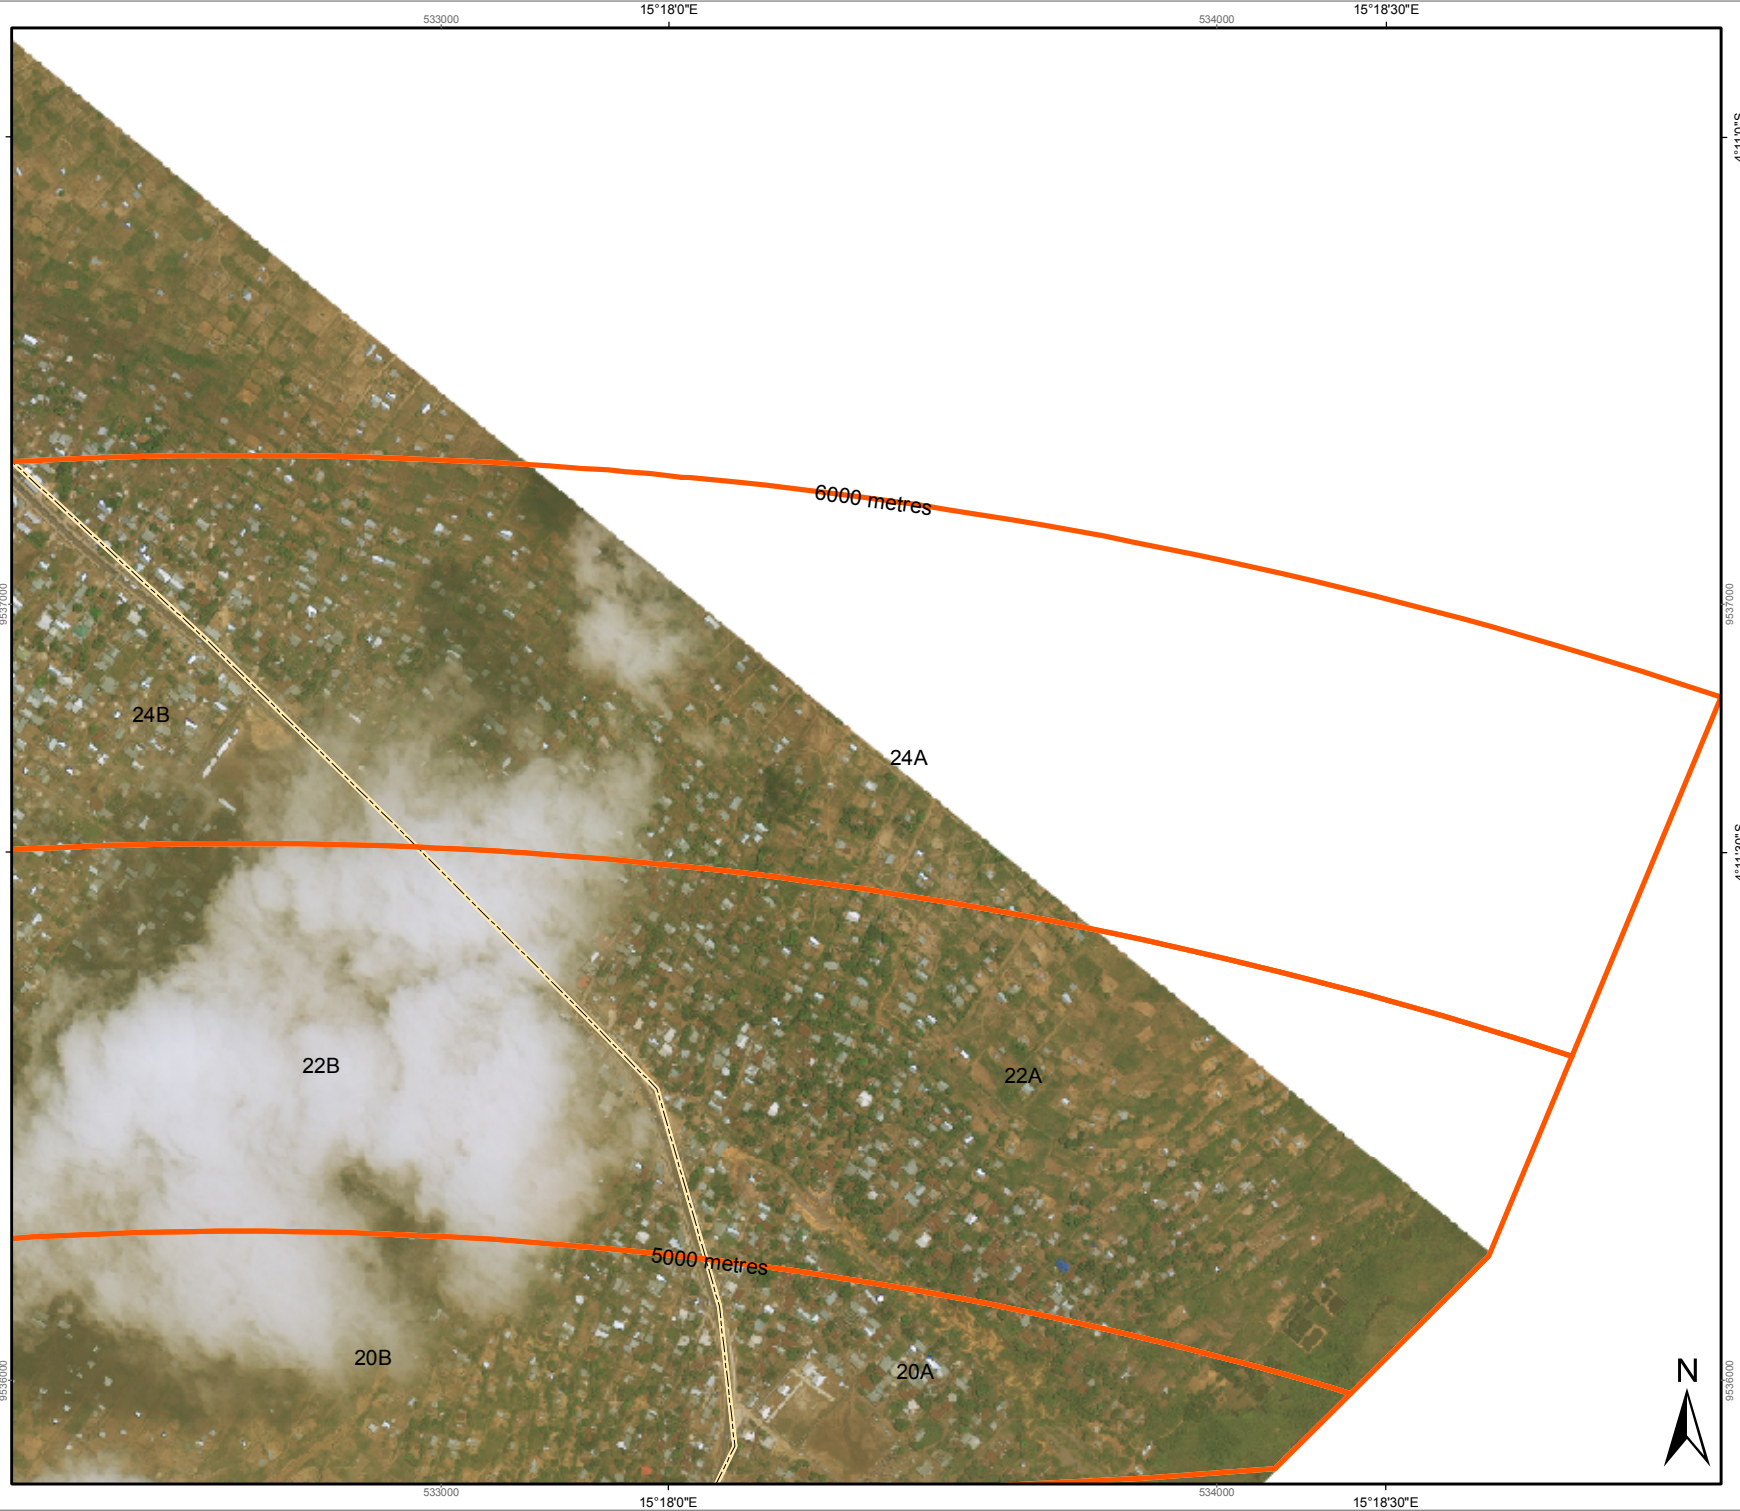

- Sectors
- SubSectors

010000
Meters

Created 26 Mar 2012 / 26:00
Map document MA108_Brazzaville_Sectors_24A

Projection / datum UTM Zone 33 South / WGS84
GLIDE Number AC-2012-000035-COG

The depiction and use of boundaries, names and associated data shown here do not imply endorsement or acceptance by MapAction.

MapAction is grateful for the support of:

Produced by MapAction www.mapaction.org
brazzaville@mapaction.org