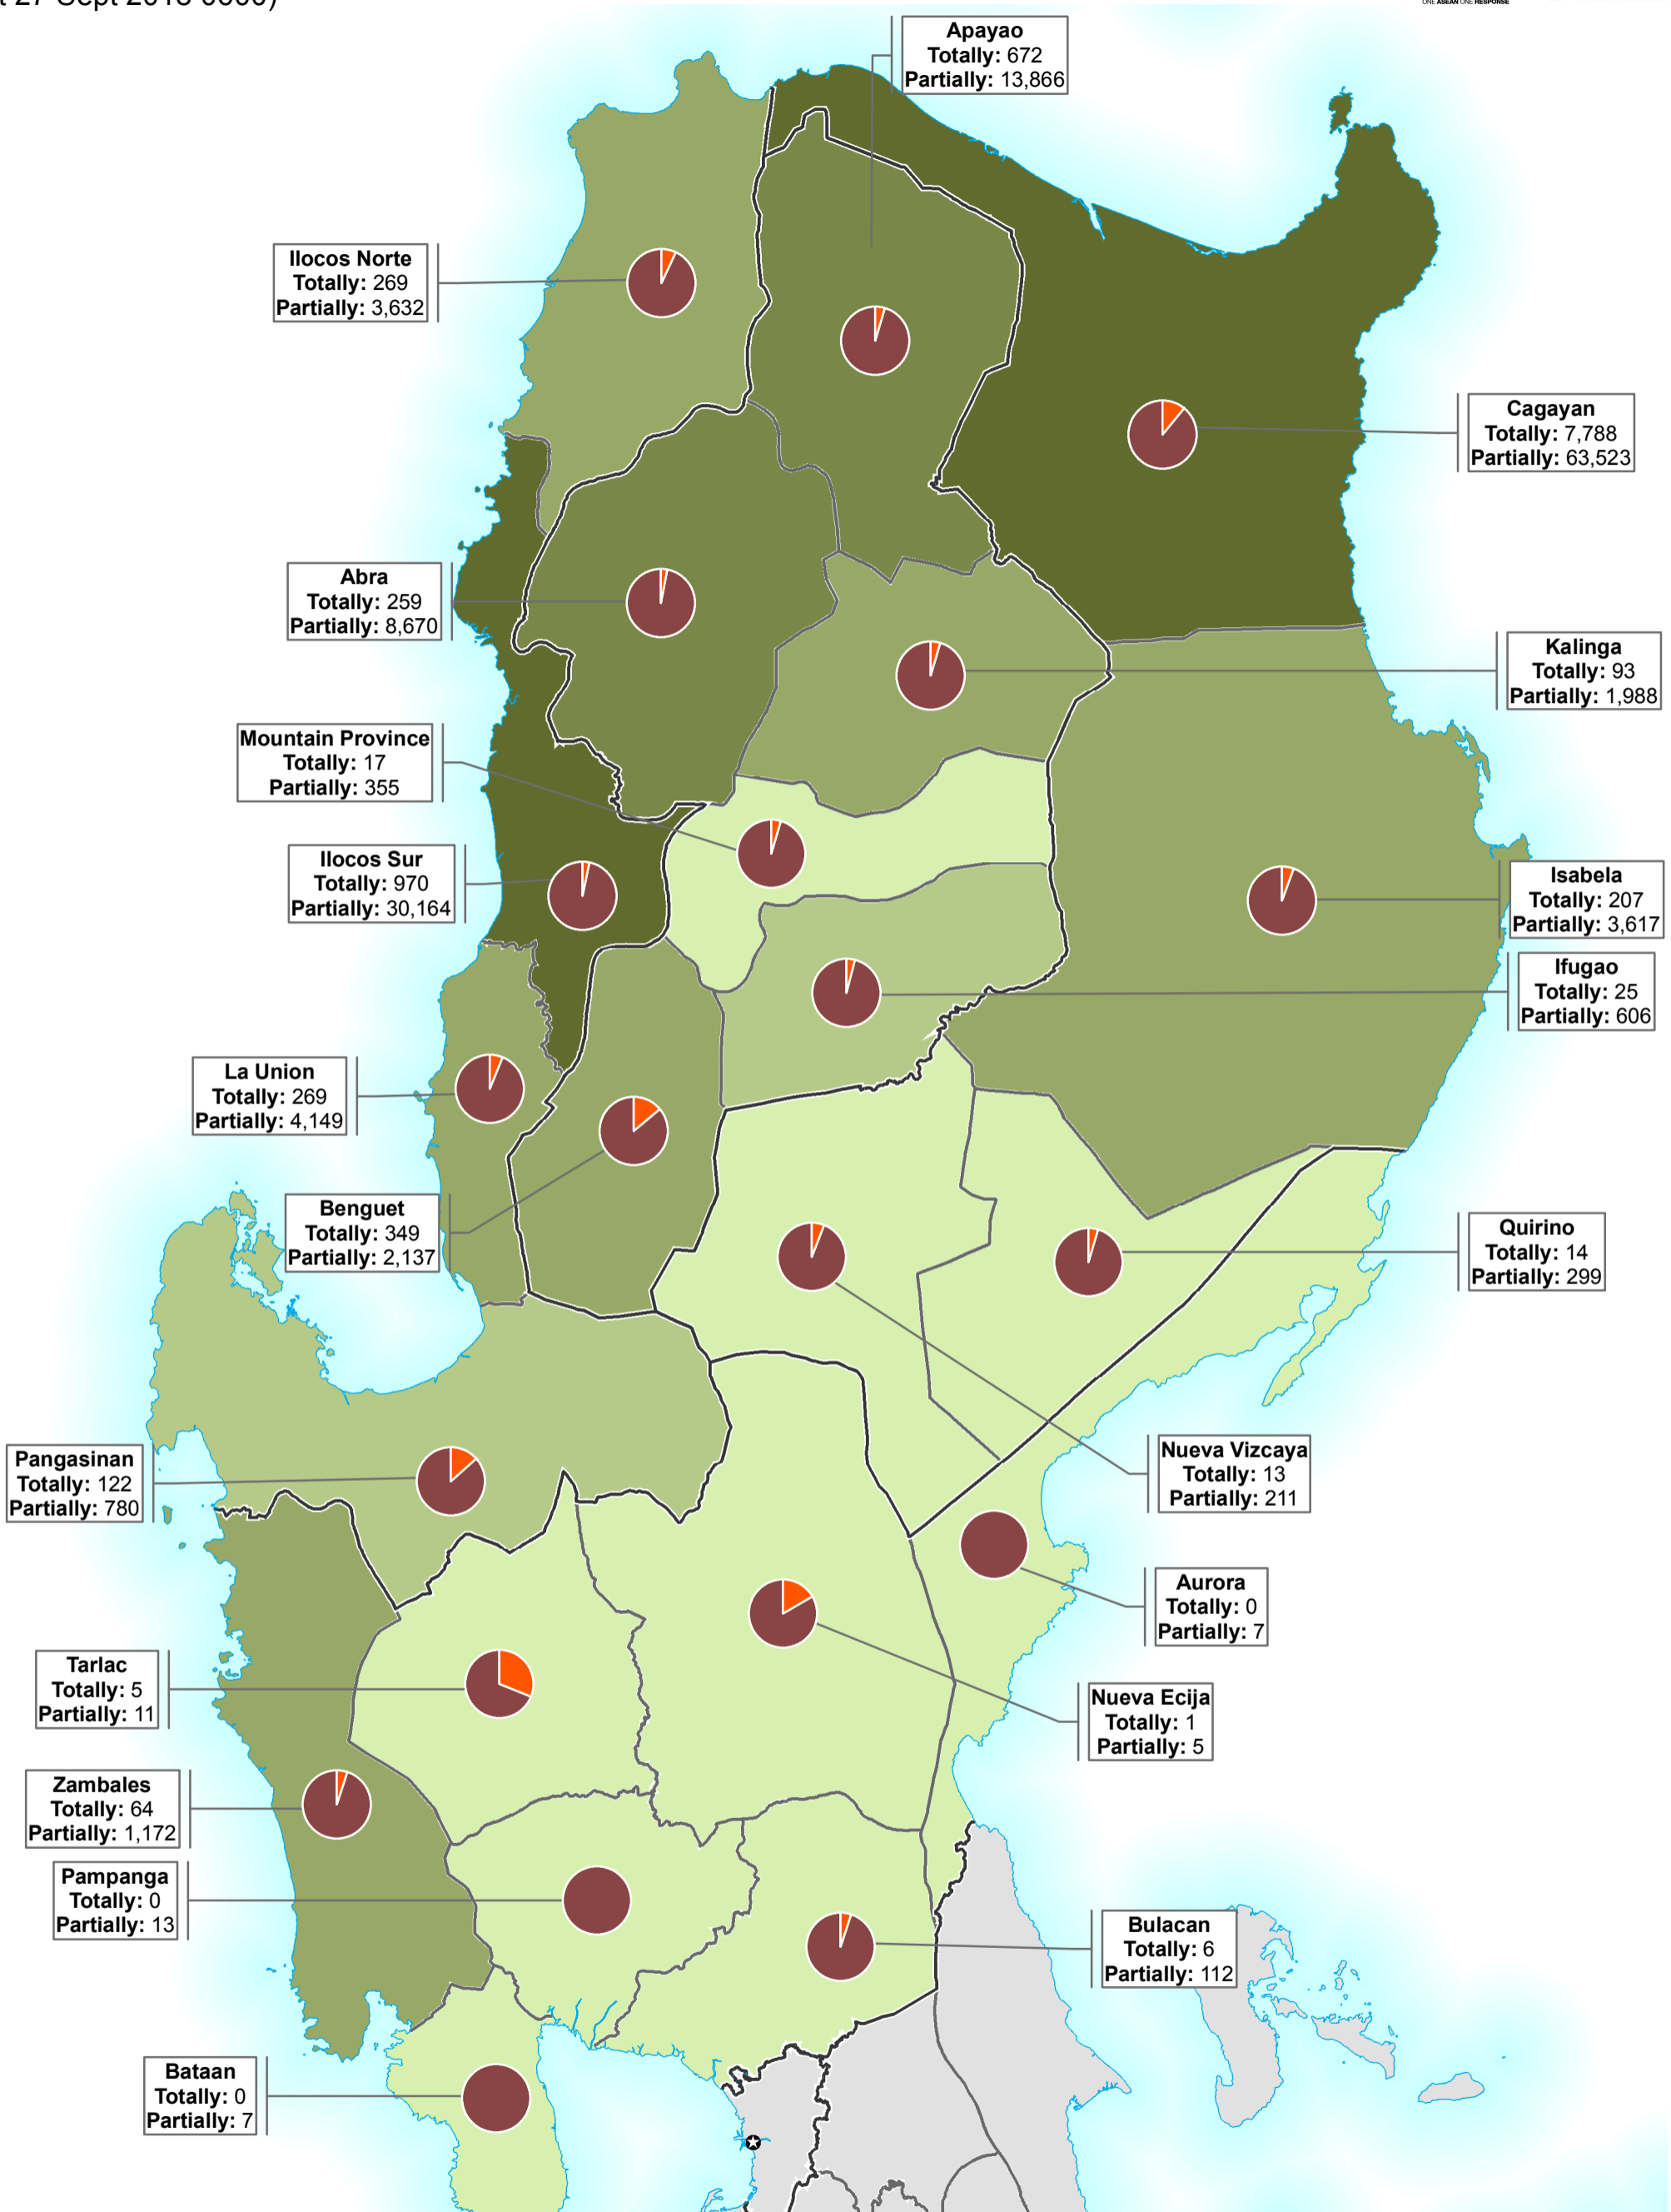

**The Philippines: Reported number of partially and totally destroyed houses by province**  
(as at 27 Sept 2018 0600)

**Settlements Total**

- ★ CAPITAL
- BORDERS
- REGION
- PROVINCE

**Type of damage**

- Totally
- Partially

Legend for Settlements Total:

- 1 - 500
- 501 - 1,000
- 1,001 - 5,000
- 5,001 - 15,000
- 15,001 - 71,311

**Data Sources:** NDRRMC, OpenStreetMap, NAMRIA, PSA.  
Map created by MapAction (27/09/2018)