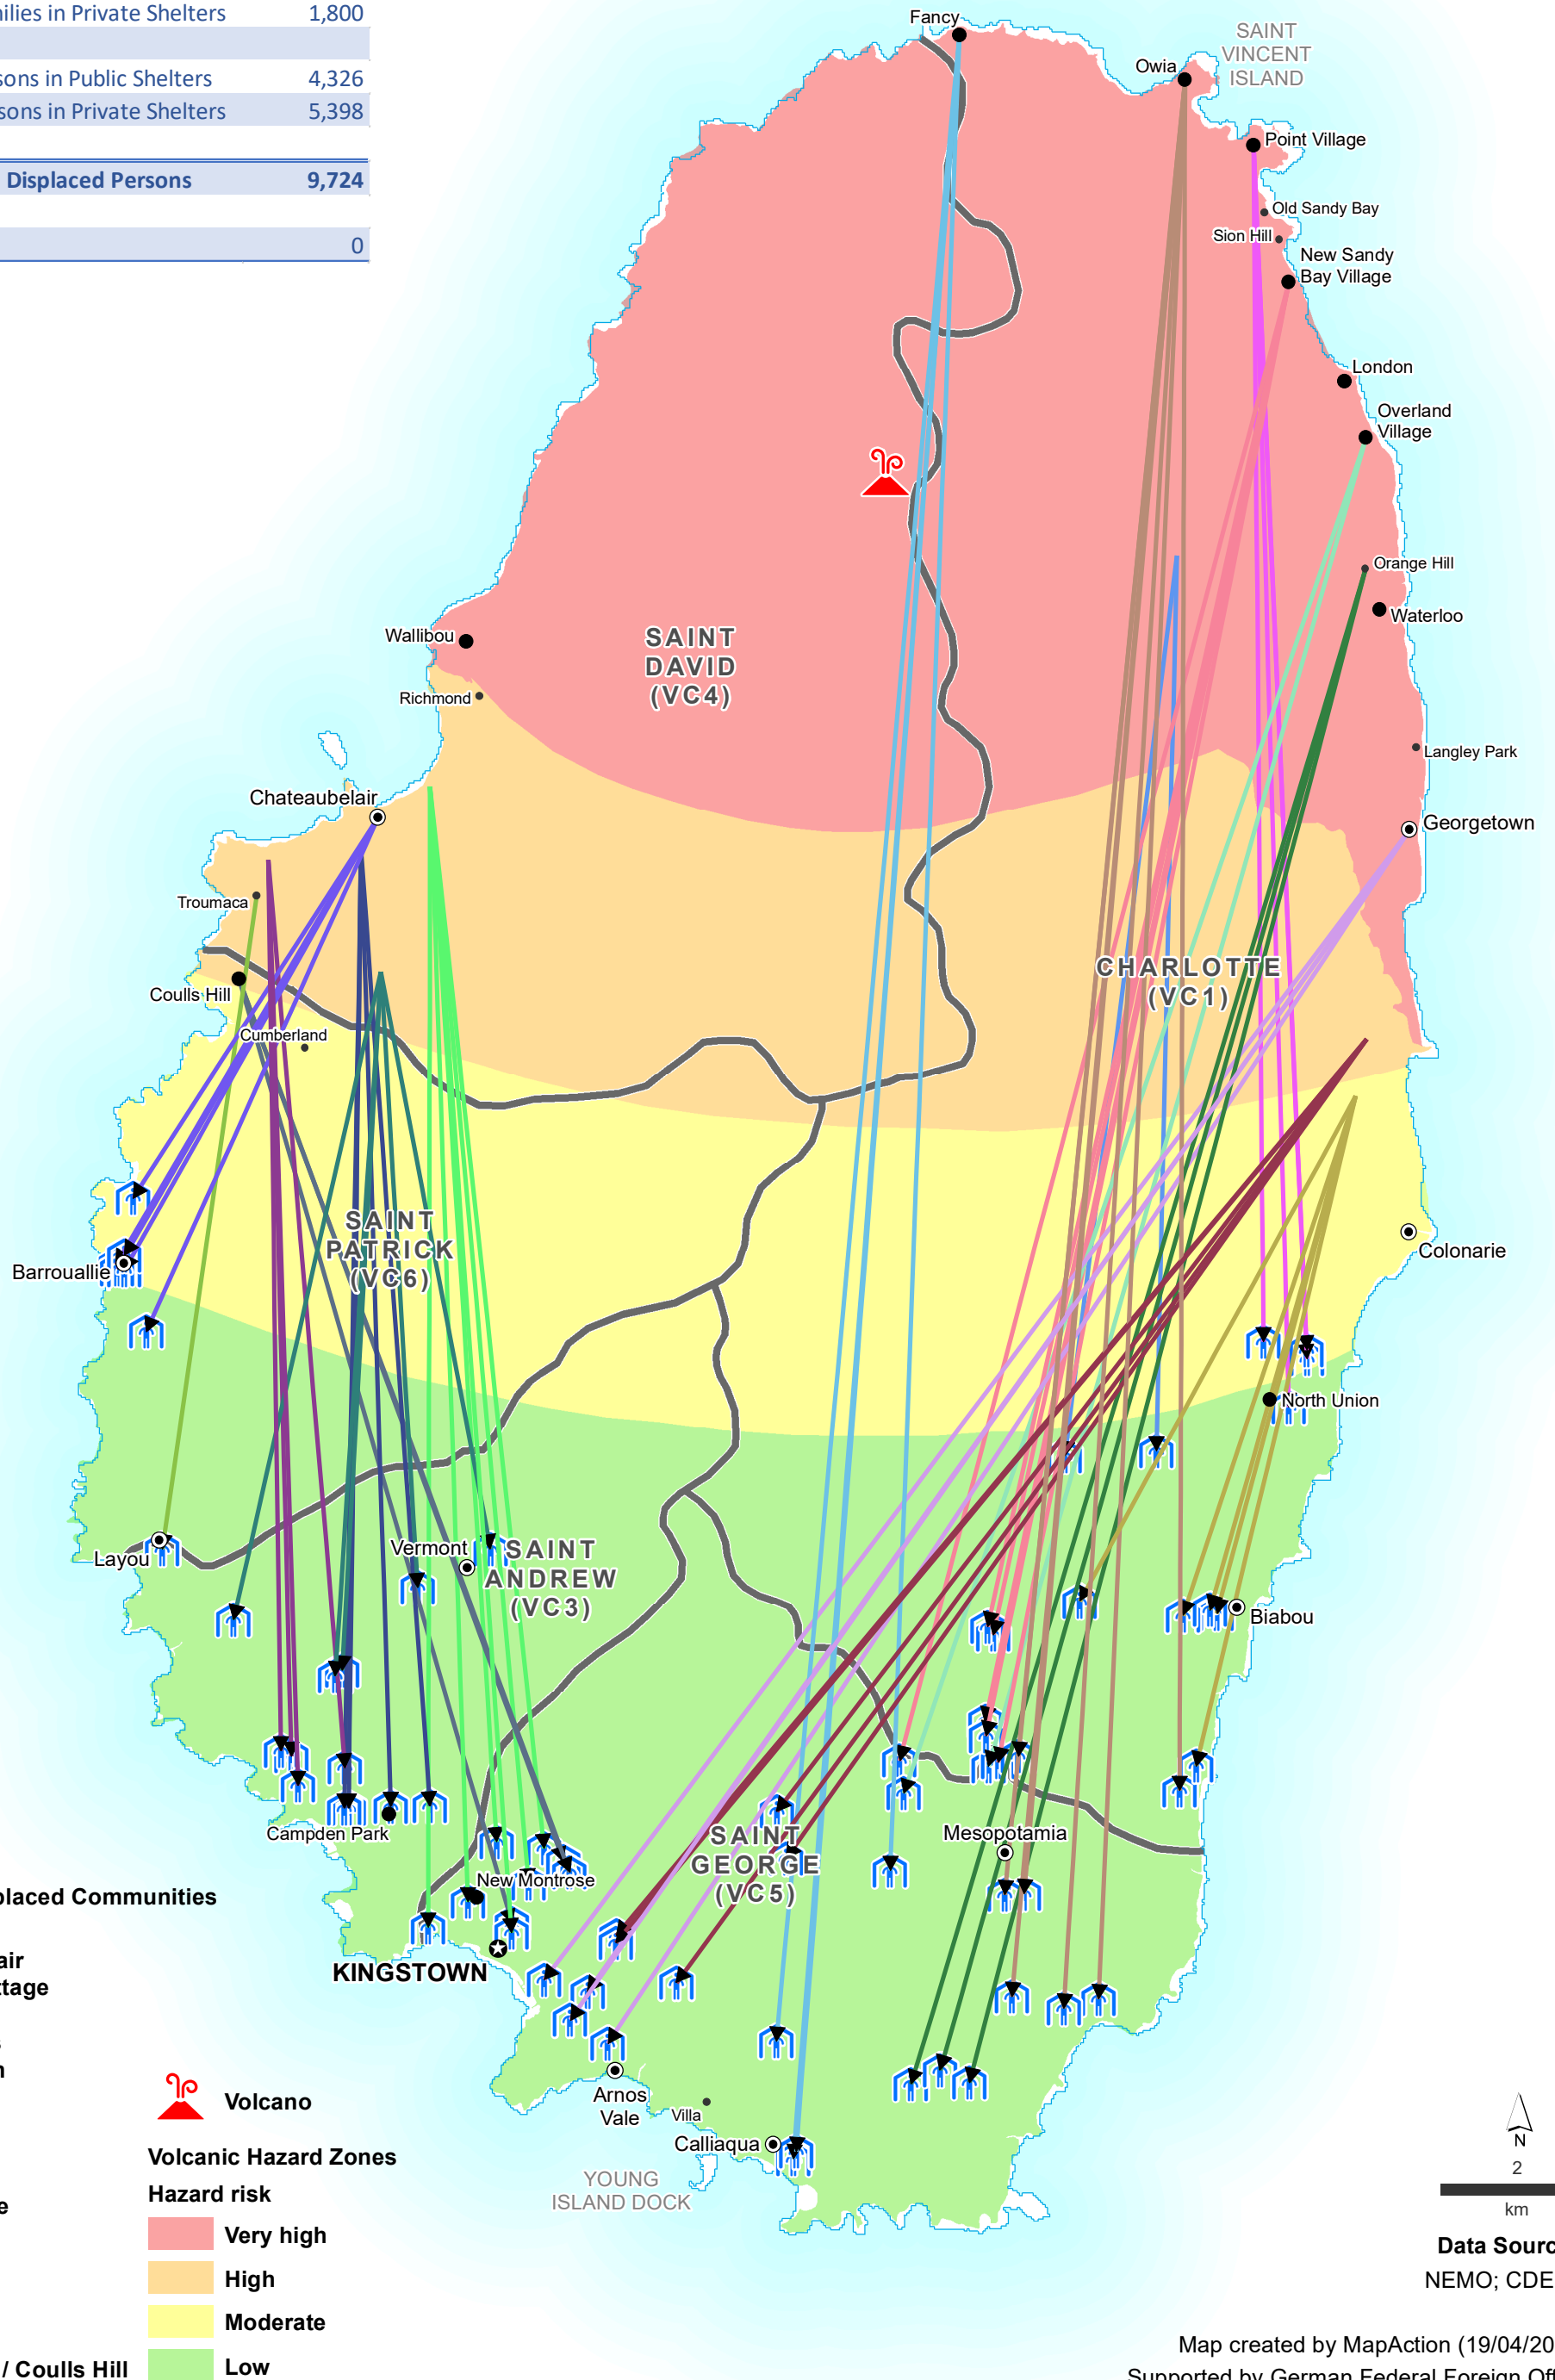

Shelters Report @ April 18, 2021

Public Shelters	85
No. of Displaced Families in Private Shelters	1,800
No. of Displaced Persons in Public Shelters	4,326
No. Of Displaced Persons in Private Shelters	5,398
Total # of Registered Displaced Persons	9,724
No. of Casualties	0

Shelters

Settlements

- CAPITAL
- Town
- Village
- Hamlet

Movement of Displaced Communities

- Byera
- Chateaubelair
- Chester Cottage
- Fancy
- Fitz Hughes
- Georgetown
- Orange Hill
- Overland
- Owia
- Petit Bordel
- Point Village
- Rose Bank
- Rose Hall
- Sandy Bay
- Tourama
- Troumaca
- West Wood / Coulls Hill

Volcano

Volcanic Hazard Zones

- Hazard risk
- Very high
 - High
 - Moderate
 - Low

2 km

Data Sources
NEMO; CDEMA

Map created by MapAction (19/04/2021)
Supported by German Federal Foreign Office.