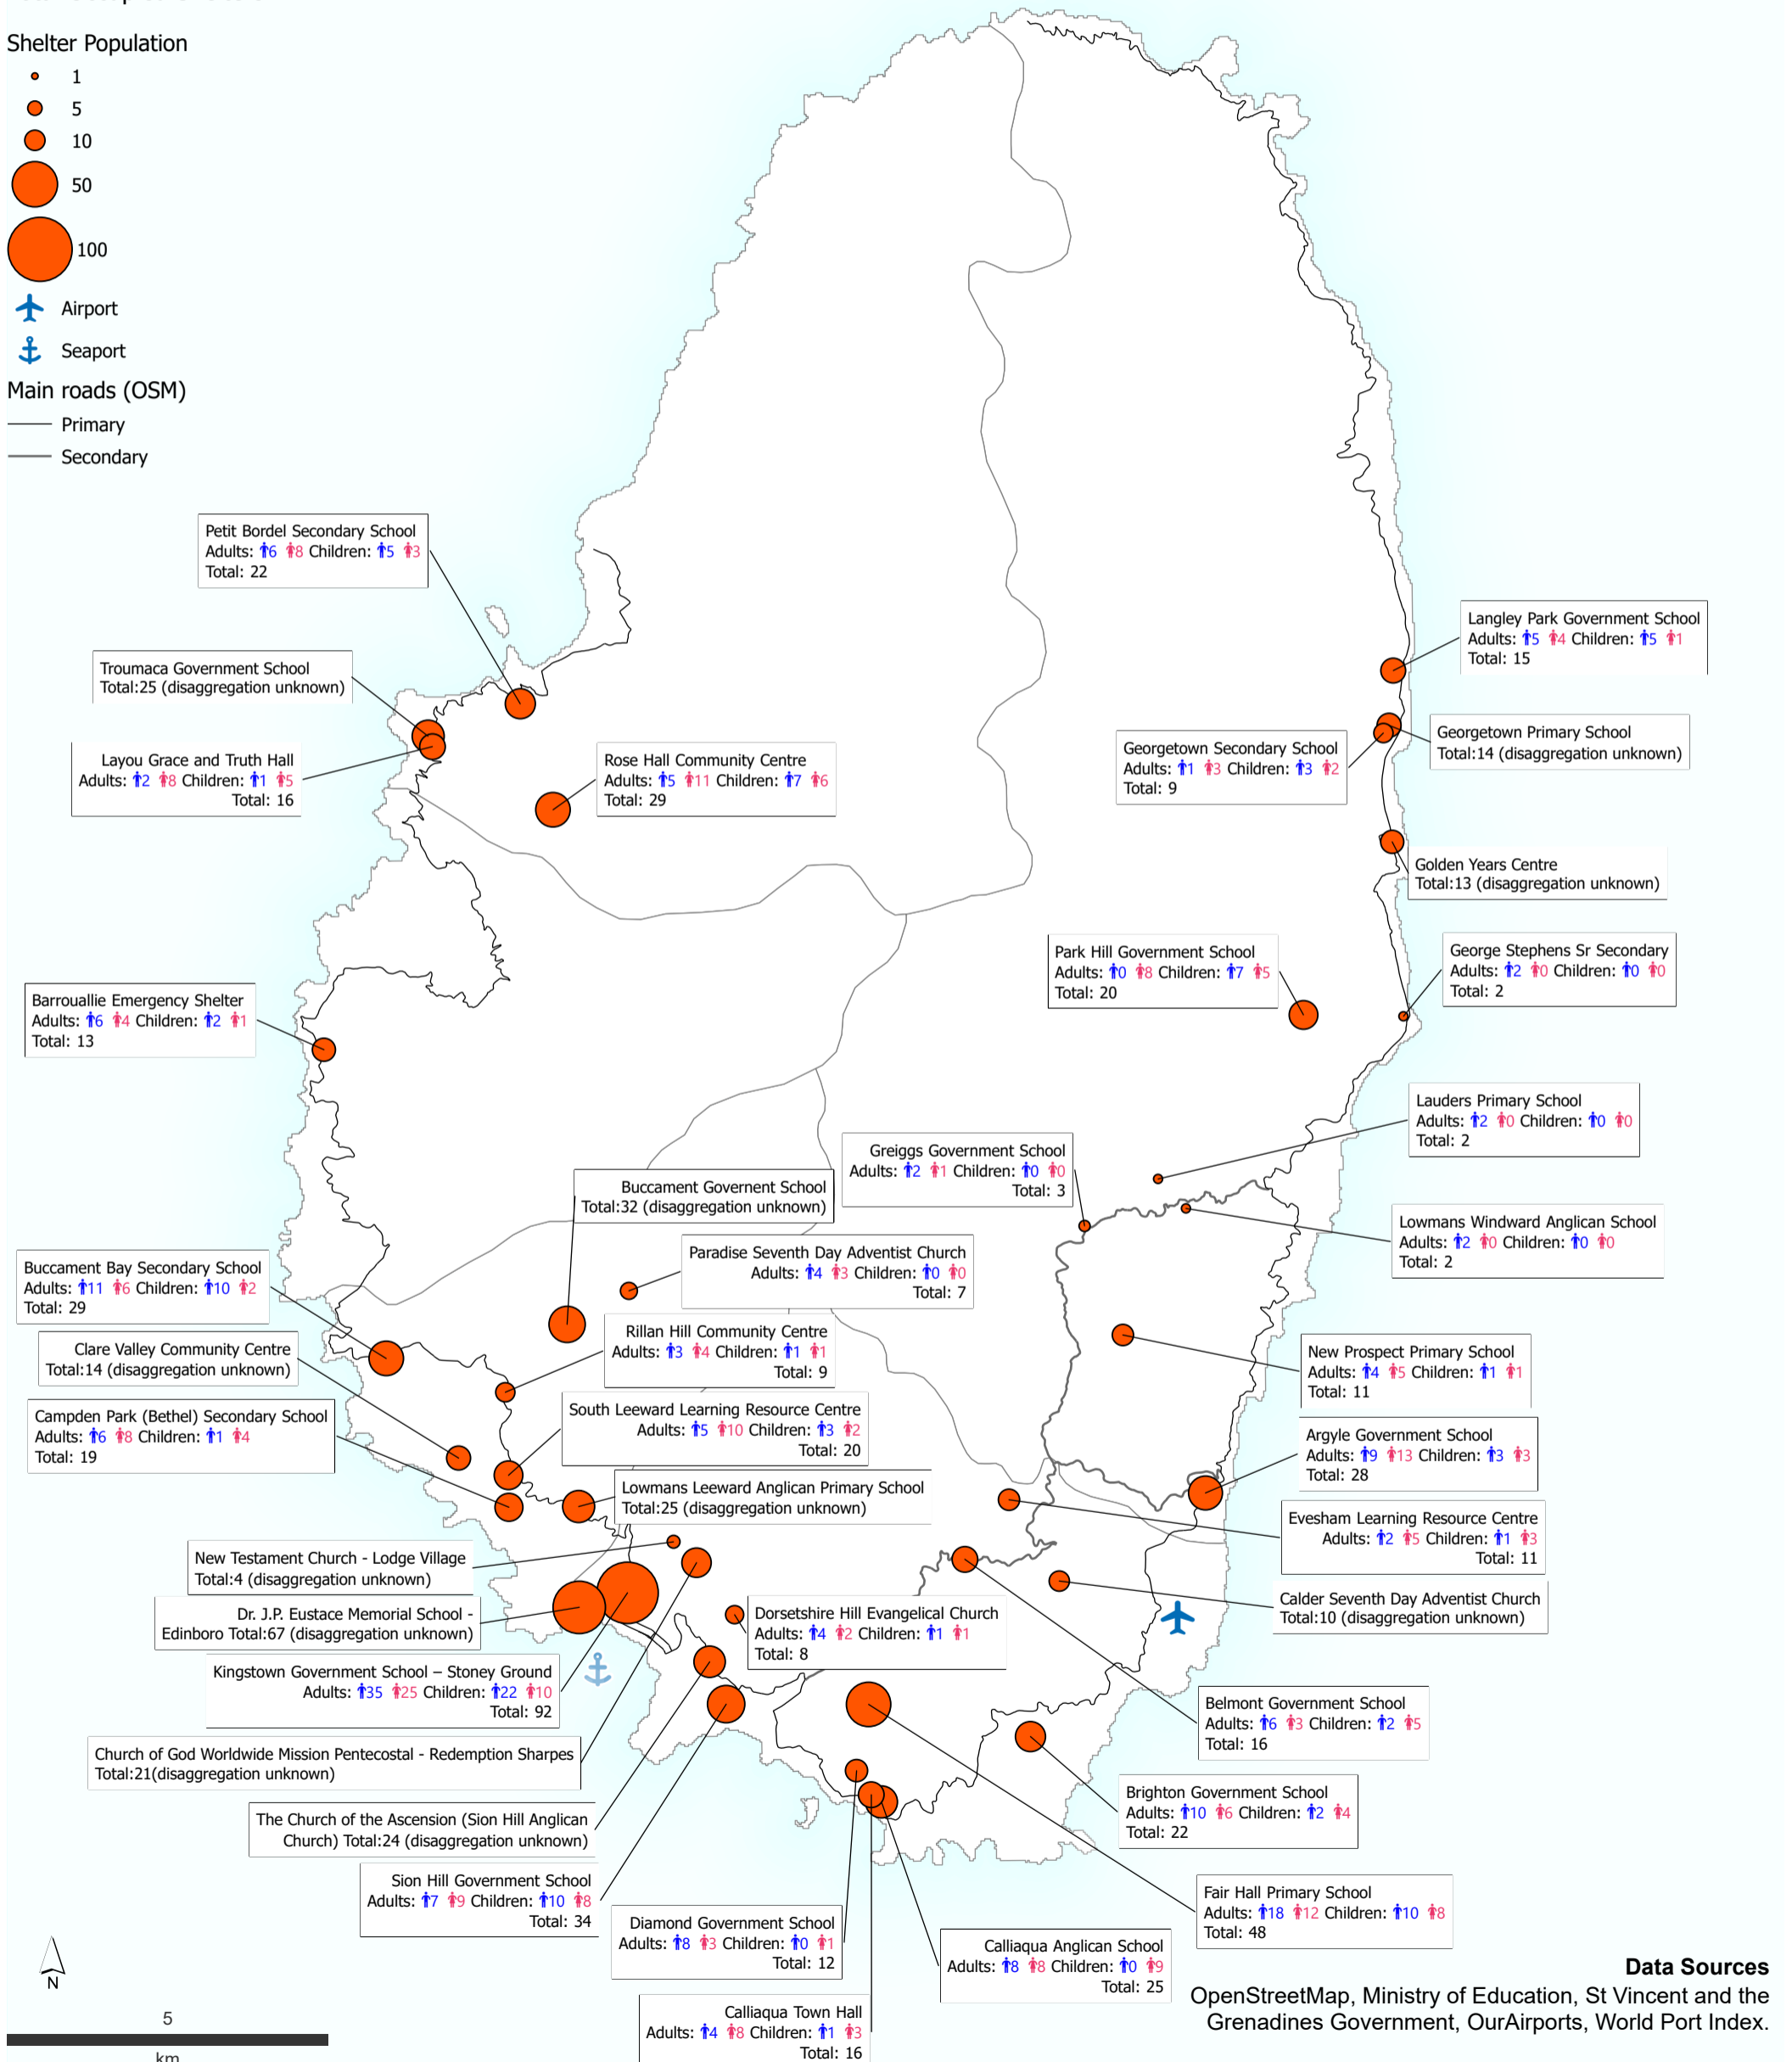

Total in Shelters: 789

Where disaggregation of occupancy is known, totals are:

Men: 177
 Women: 177
 Boys: 98
 Girls: 88

Total Occupied Shelters: 41

Shelter Population

Data Sources
 OpenStreetMap, Ministry of Education, St Vincent and the Grenadines Government, OurAirports, World Port Index.

The boundaries and names shown and the designations used on this map do not imply official endorsement or acceptance by the United Nations or MapAction.