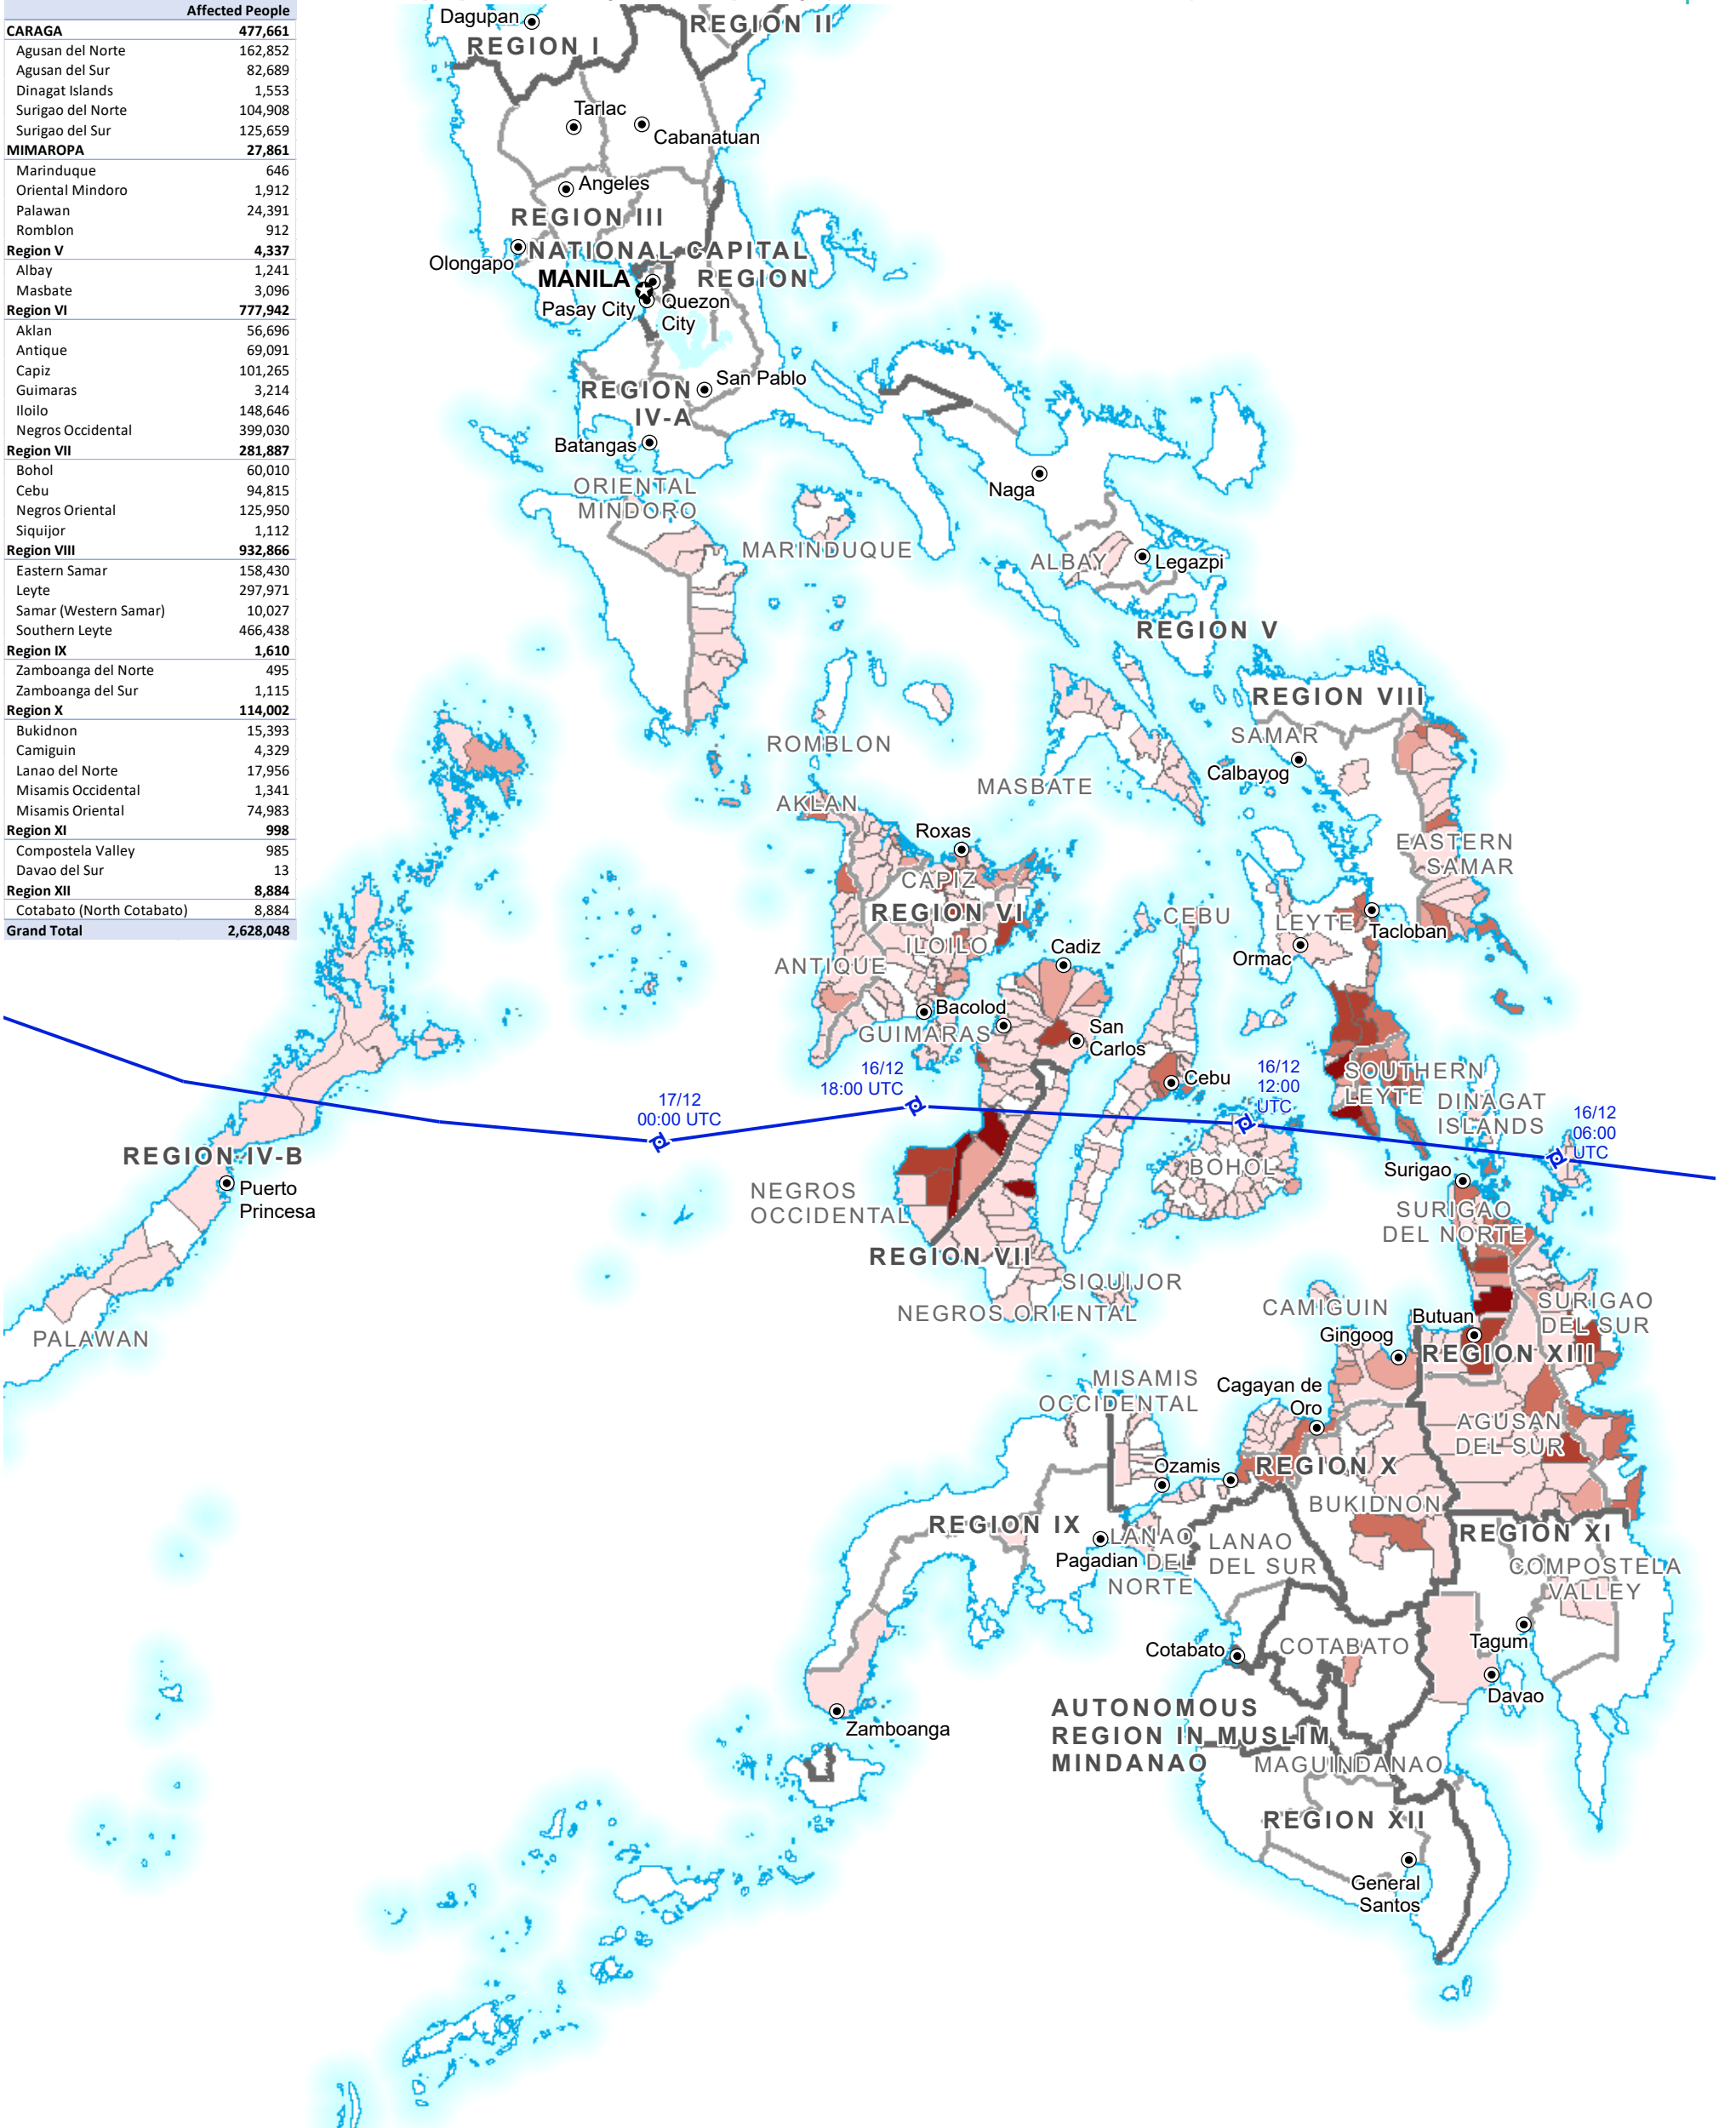

	Affected People
CARAGA	477,661
Agusan del Norte	162,852
Agusan del Sur	82,689
Dinagat Islands	1,553
Surigao del Norte	104,908
Surigao del Sur	125,659
MIMAROPA	27,861
Marinduque	646
Oriental Mindoro	1,912
Palawan	24,391
Romblon	912
Region V	4,337
Albay	1,241
Masbate	3,096
Region VI	777,942
Aklan	56,696
Antique	69,091
Capiz	101,265
Guimaras	3,214
Iloilo	148,646
Negros Occidental	399,030
Region VII	281,887
Bohol	60,010
Cebu	94,815
Negros Oriental	125,950
Siquijor	1,112
Region VIII	932,866
Eastern Samar	158,430
Leyte	297,971
Samar (Western Samar)	10,027
Southern Leyte	466,438
Region IX	1,610
Zamboanga del Norte	495
Zamboanga del Sur	1,115
Region X	114,002
Bukidnon	15,393
Camiguin	4,329
Lanao del Norte	17,956
Misamis Occidental	1,341
Misamis Oriental	74,983
Region XI	998
Compostela Valley	985
Davao del Sur	13
Region XII	8,884
Cotabato (North Cotabato)	8,884
Grand Total	2,628,048

Settlements

- ★ CAPITAL
- City

Borders

- REGIONS
- PROVINCES
- Municipalities

Storm

- ◆ Super Typhoon
- Storm track

Affected People

- 1 - 5,000
- 5,001 - 10,000
- 10,001 - 25,000
- 25,001 - 50,000
- 50,001 - 131,169

EU-JRC, NAMRIA, NDRRMC, OpenStreetMap
Map created by MapAction (22/12/2021)