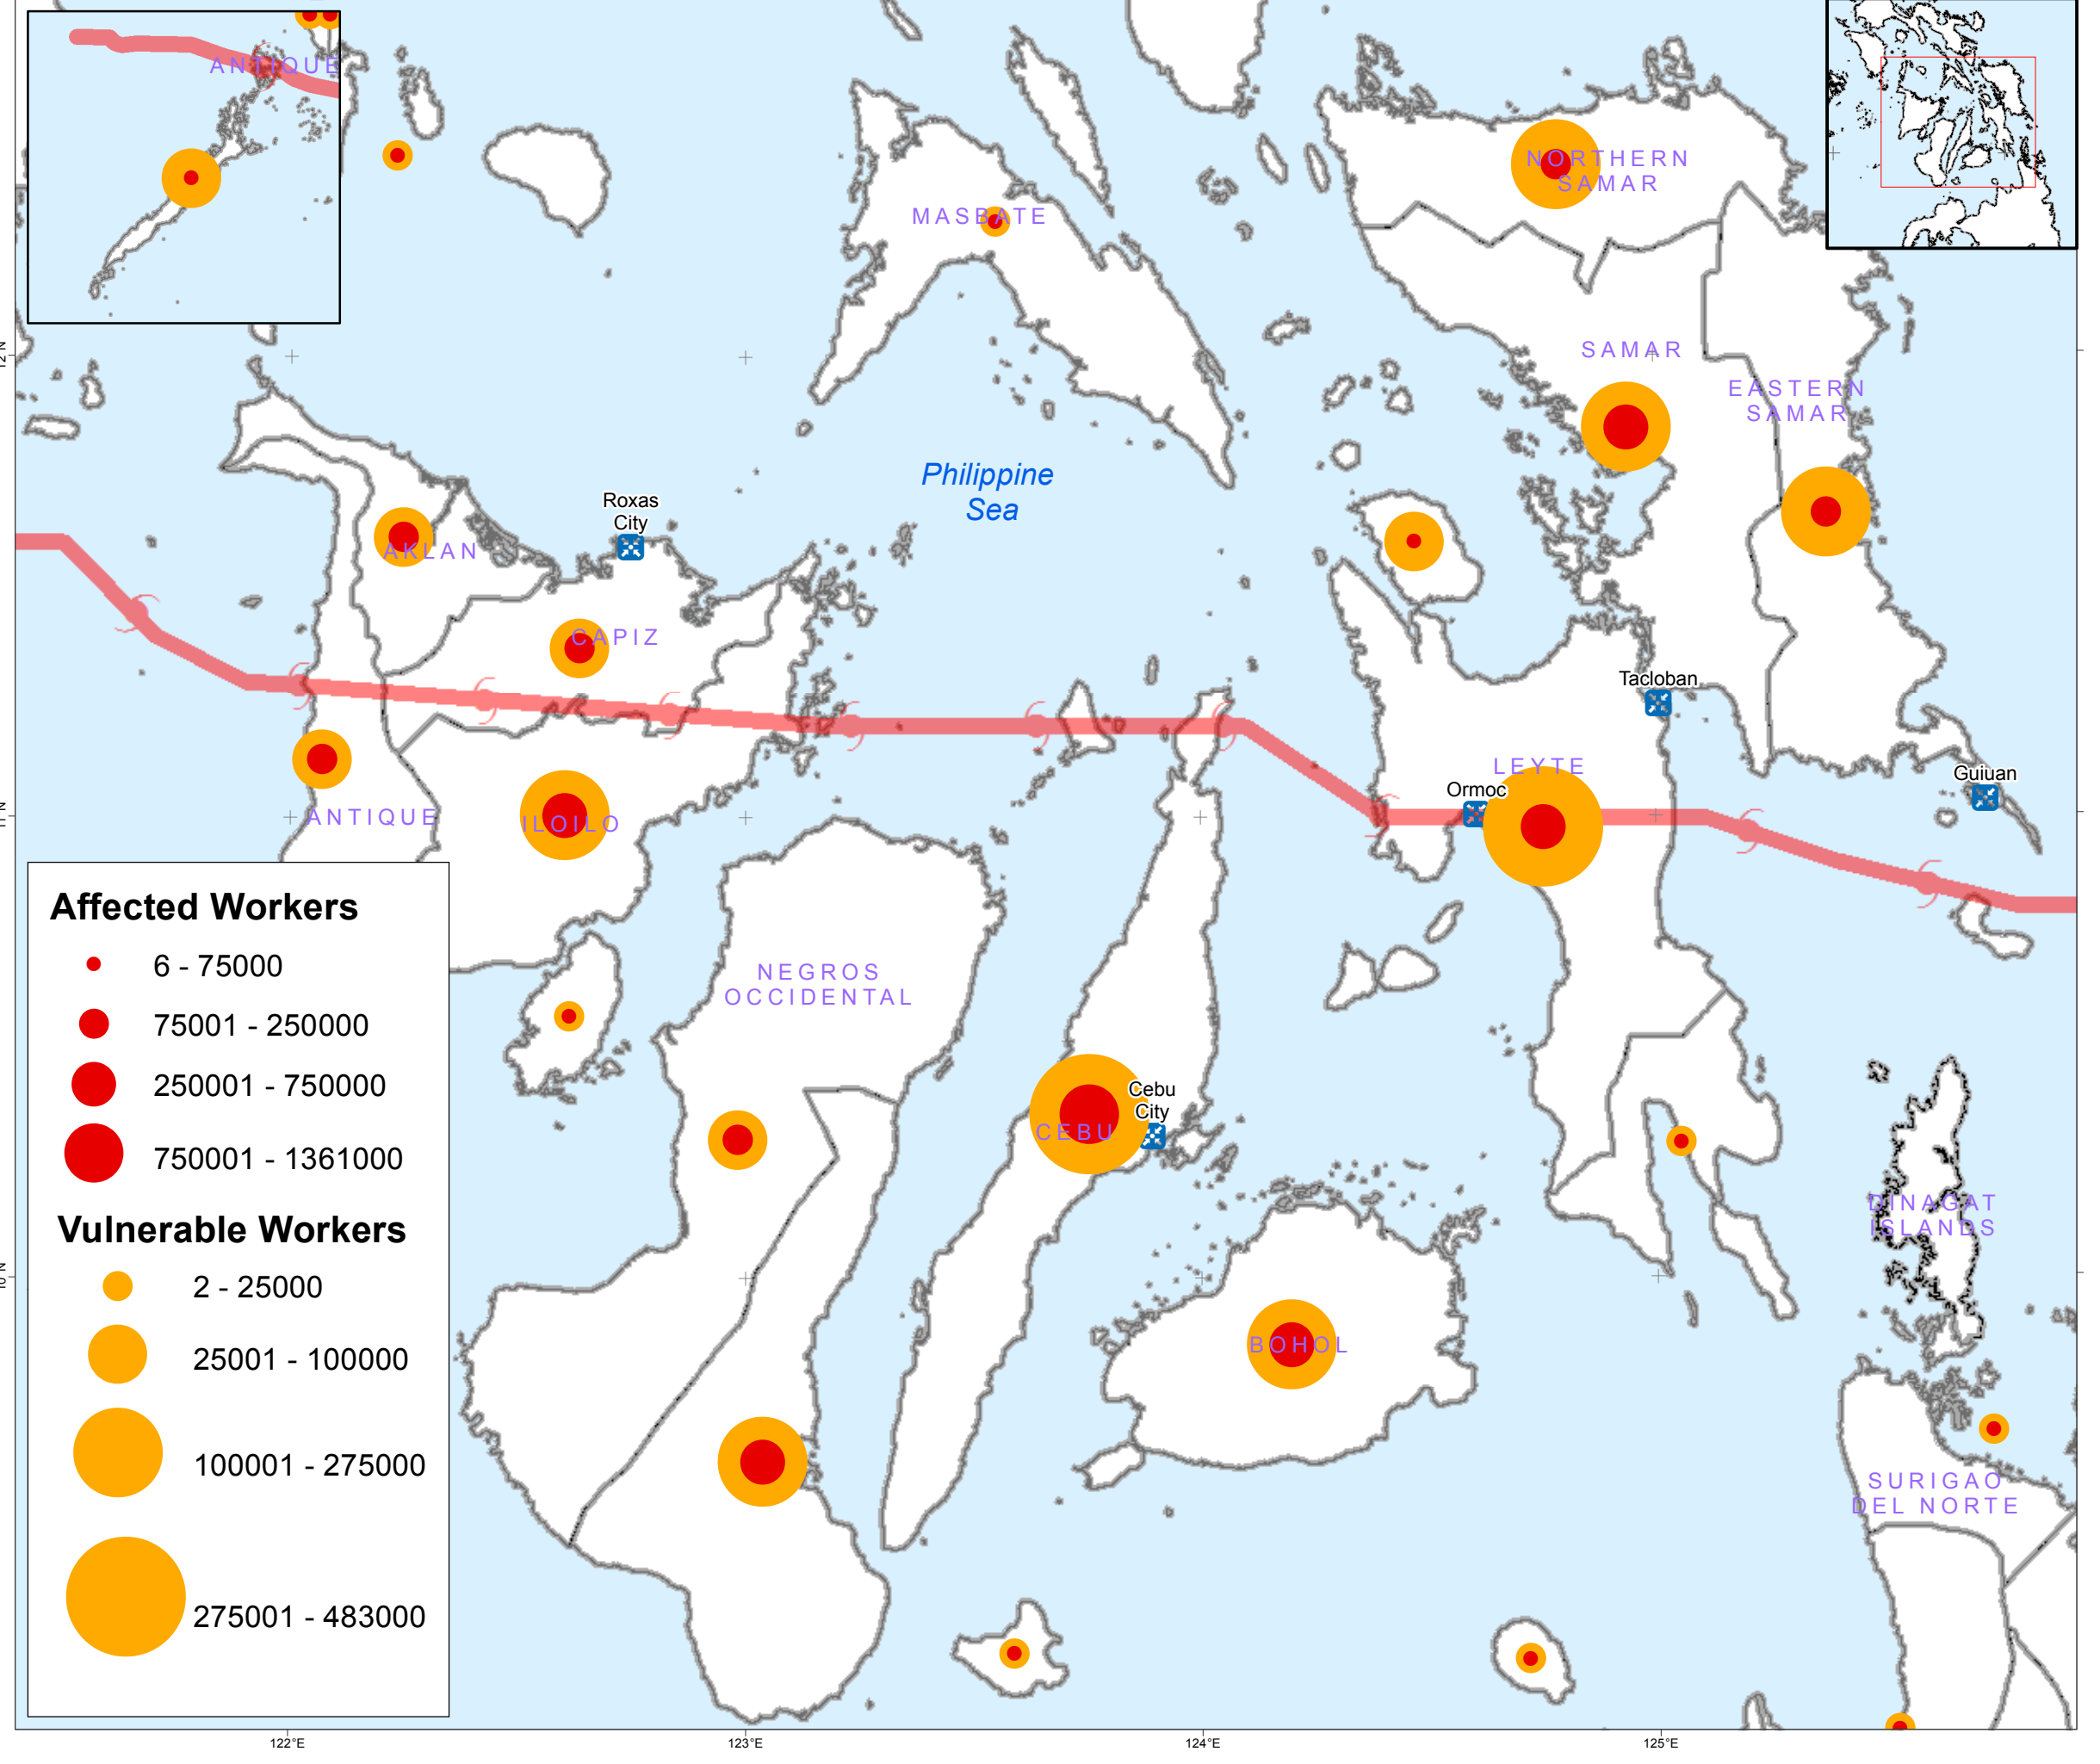

Philippines Typhoon Haiyan (Yolanda) Affected Workers as of 20-Nov-2013

Map shows the numbers of affected and vulnerable workers aged 15+ years

Coordination Hubs
 Actual Storm Path
 Province

Data sources
Situational data: PAGASA, DSWD, NSO, ILO
Boundaries: GADM

Created 22 Nov 2013 / 20:00 UTC+08:00
Map Document MA028_AffectedWorkers_v02
Projection / Datum WGS 1984 UTM Zone 51N
Glide Number TC-2013-000139-PHL

The depiction and use of boundaries, names and associated data shown here do not imply endorsement or acceptance by MapAction.

Produced by MapAction www.mapaction.org
philippines@mapaction.org

MapAction is grateful for the support of UK aid

Affected Workers

- 6 - 75000
- 75001 - 250000
- 250001 - 750000
- 750001 - 1361000

Vulnerable Workers

- 2 - 25000
- 25001 - 100000
- 100001 - 275000
- 275001 - 483000