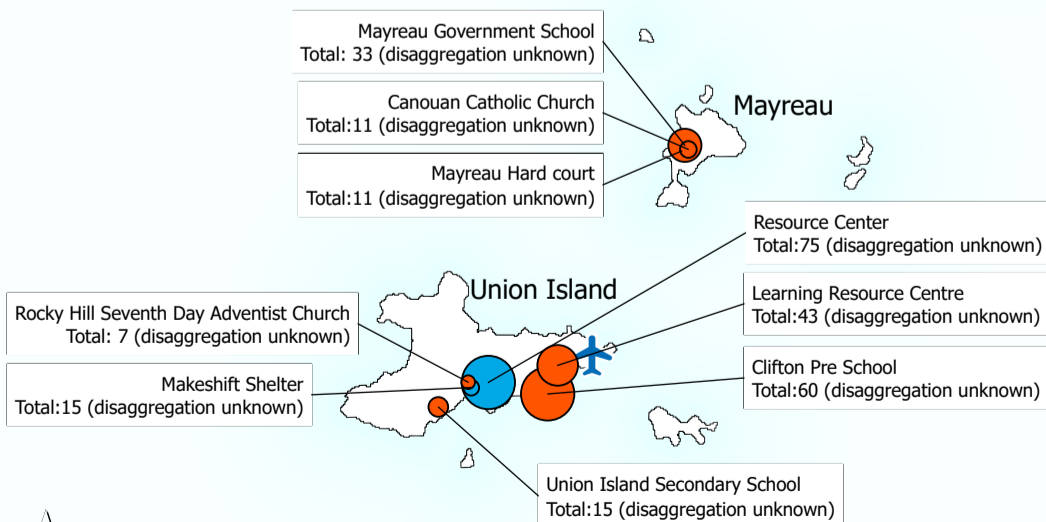

Total in Shelters: 446

Where disaggregation of occupancy is known, totals are:

- Men: 22
- Women: 13
- Boys: 6
- Girls: 13

Total Occupied Formal Shelters: 12
Total Occupied Informal Shelters: 5

Formal Shelter Population

- 1
- 5
- 10
- 50
- 100

Informal Shelter Population

- 10
- 25
- 50
- 75
- 100

5

km

The boundaries and names shown and the designations used on this map do not imply official endorsement or acceptance by the United Nations or MapAction.

Data Sources

Ministry of Education, St Vincent and the Grenadines Government, PDC, IOM, OpenStreetMap, OurAirports, World Port Index.

Map created by MapAction (13/07/2024)