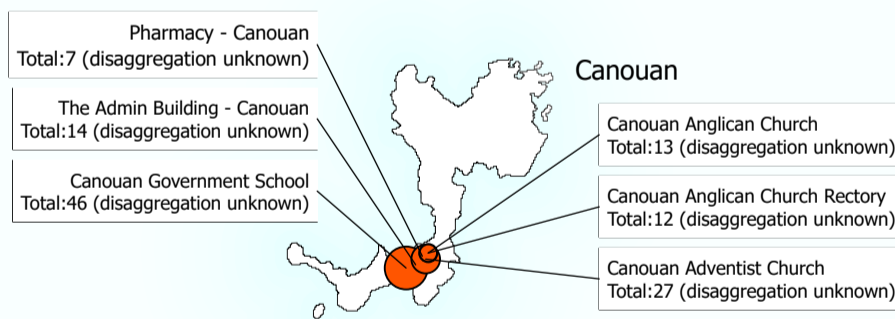

Total in Shelters: 446

Where disaggregation of occupancy is known, totals are:

- Men: 22
- Women: 13
- Boys: 6
- Girls: 13

Total Occupied Formal Shelters: 12
Total Occupied Informal Shelters: 5

Formal Shelter Population

- 1
- 5
- 10
- 50
- 100

Informal Shelter Population

- 10
- 25
- 50
- 75
- 100

5

km

The boundaries and names shown and the designations used on this map do not imply official endorsement or acceptance by the United Nations or MapAction.