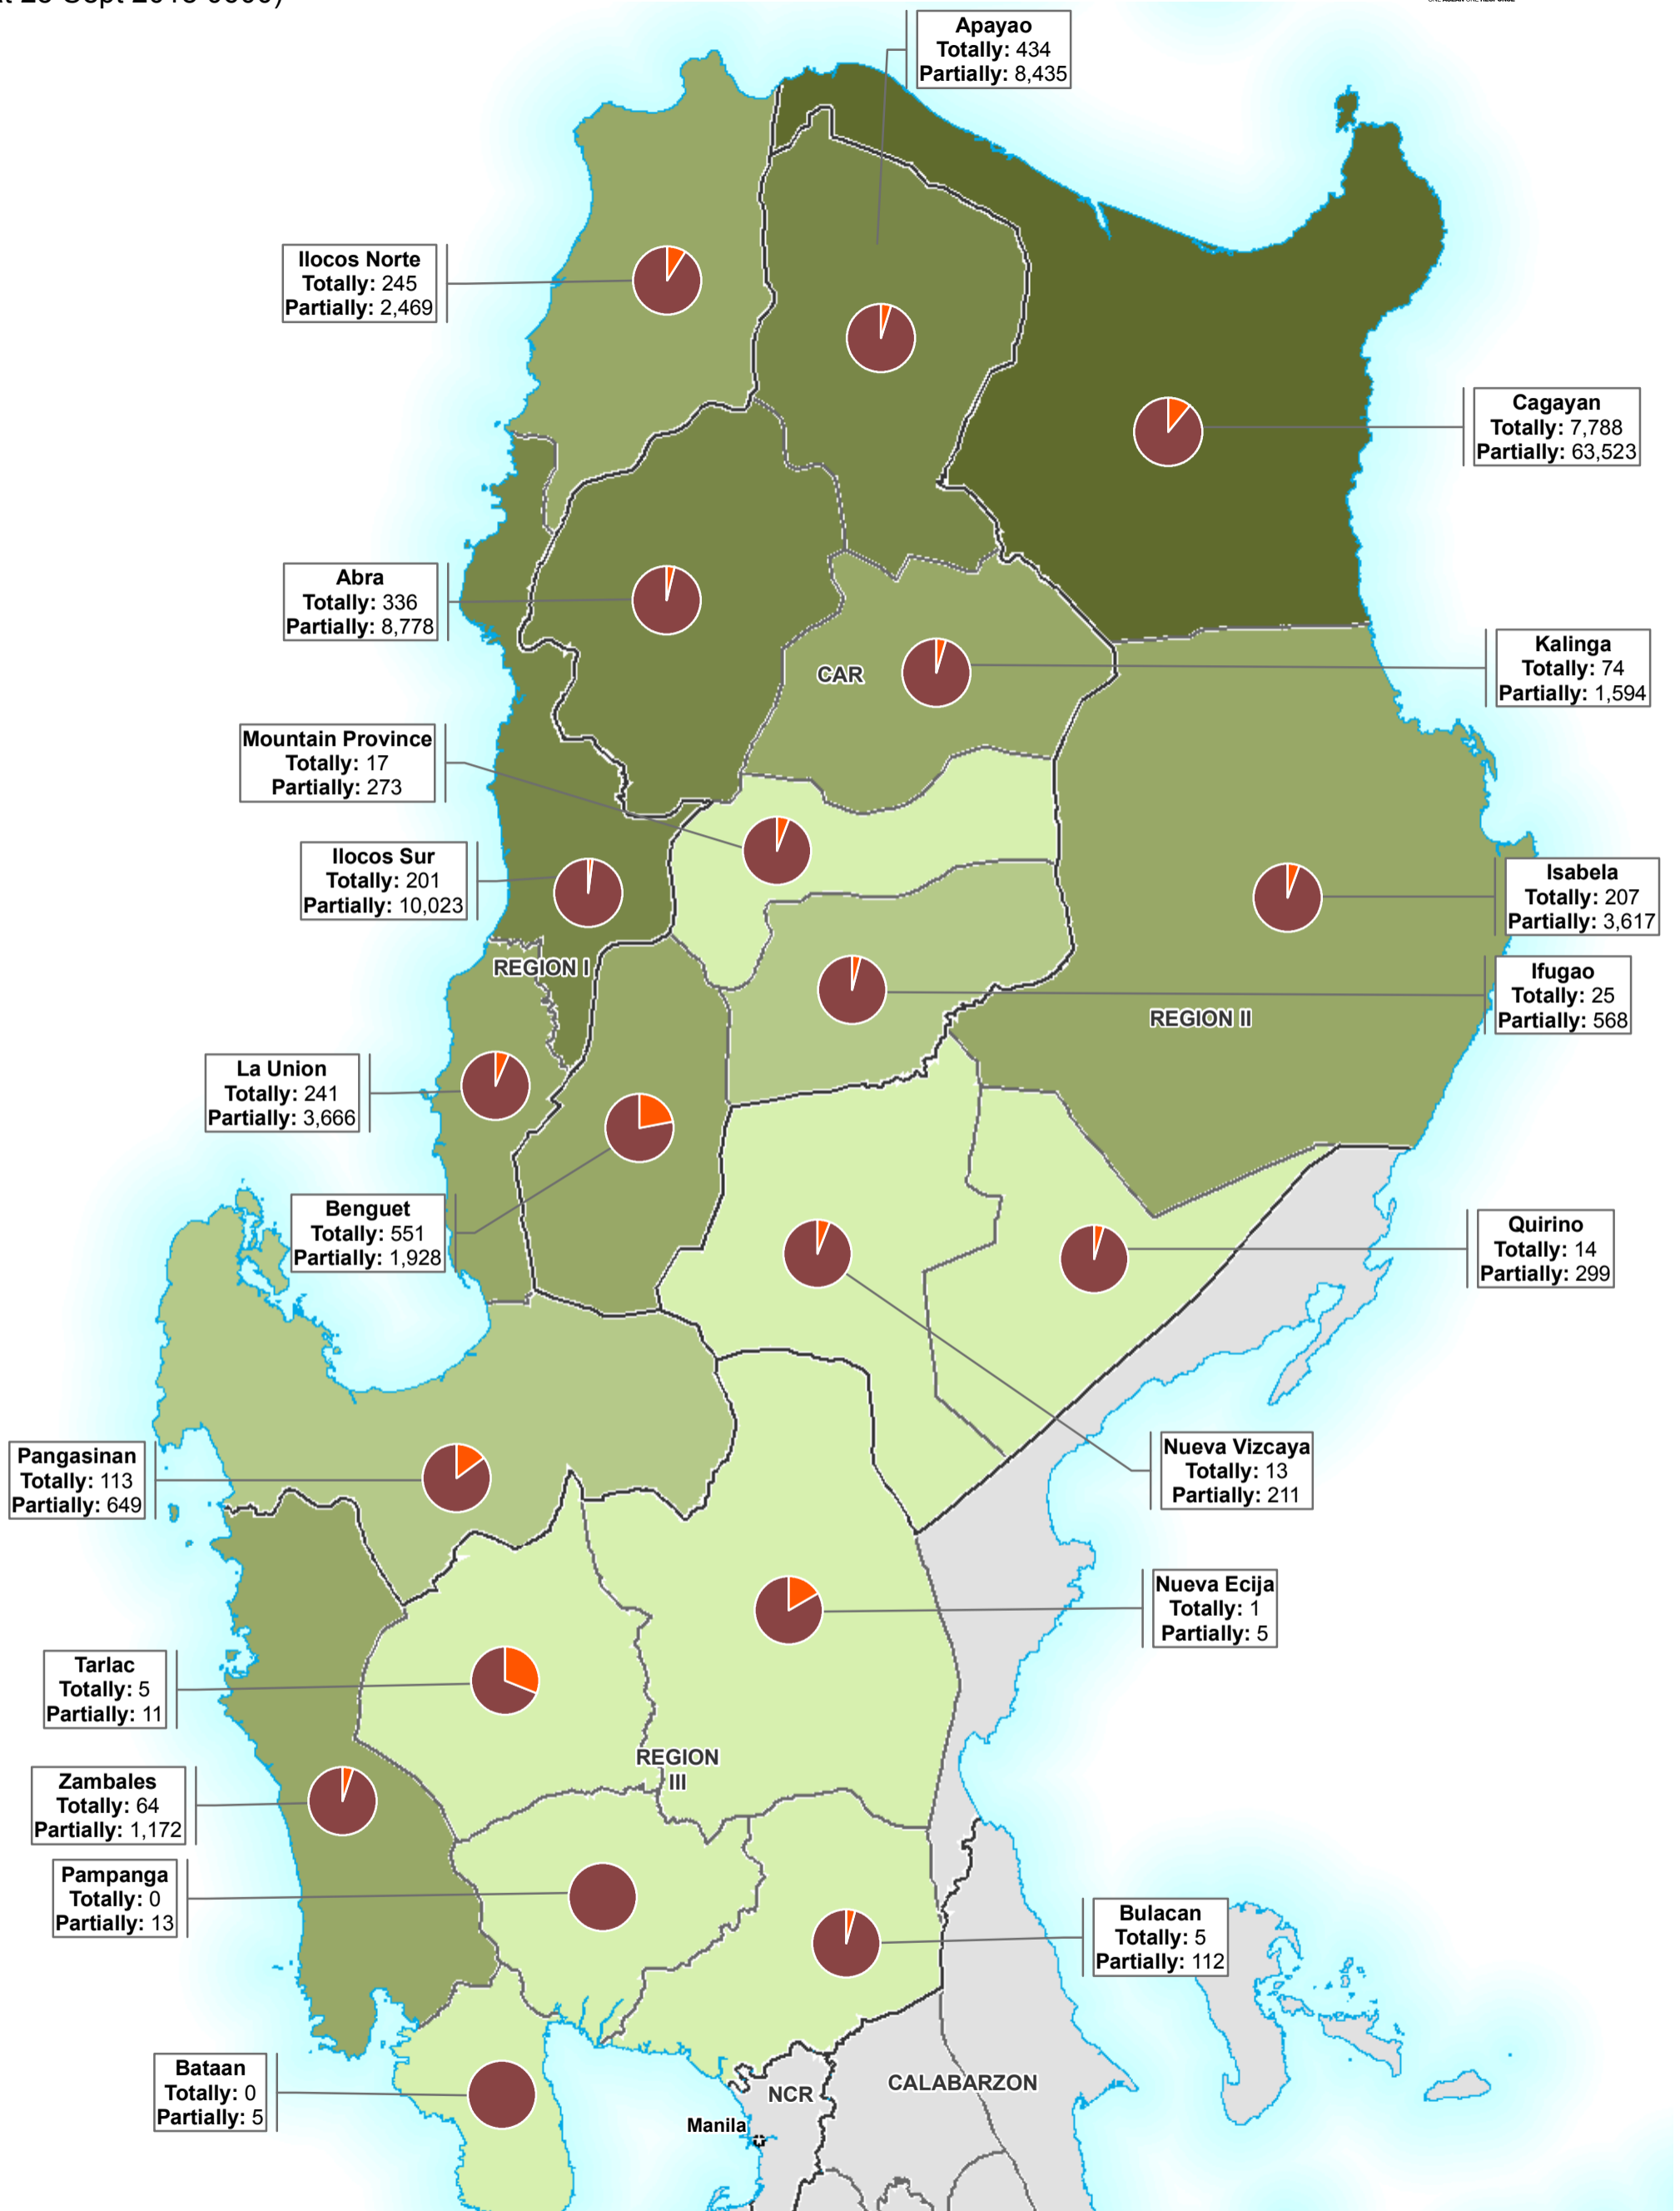

The Philippines: Reported number of partially and totally destroyed houses by province
(as at 25 Sept 2018 0600)

Settlements Total

Type of damage