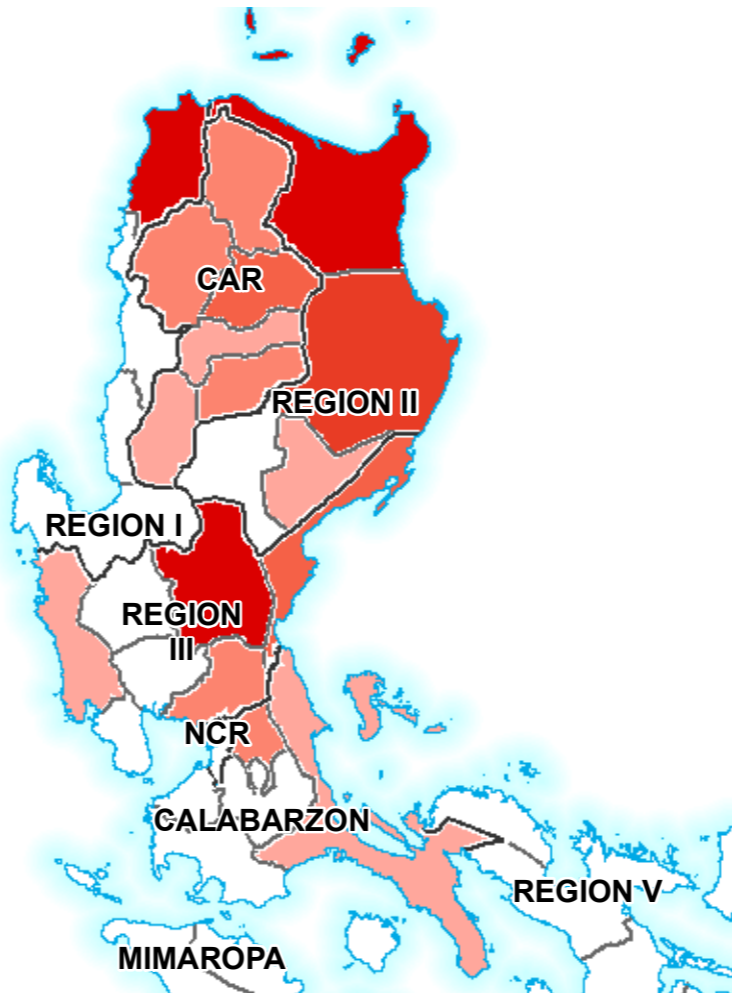

The Philippines: Estimated cost of damage to agriculture in Philippine Peso (as at 20 Sept 2018 0600)

Corn

Rice

Livestock

High Value Cash Crops
(Mango, Banana, Papaya, Vegetables)

Agricultural facilities and equipment

Estimate cost per Region

Data Sources: NDRRMC, OpenStreetMap, NAMRIA, PSA. Map created by MapAction (20/09/2018)