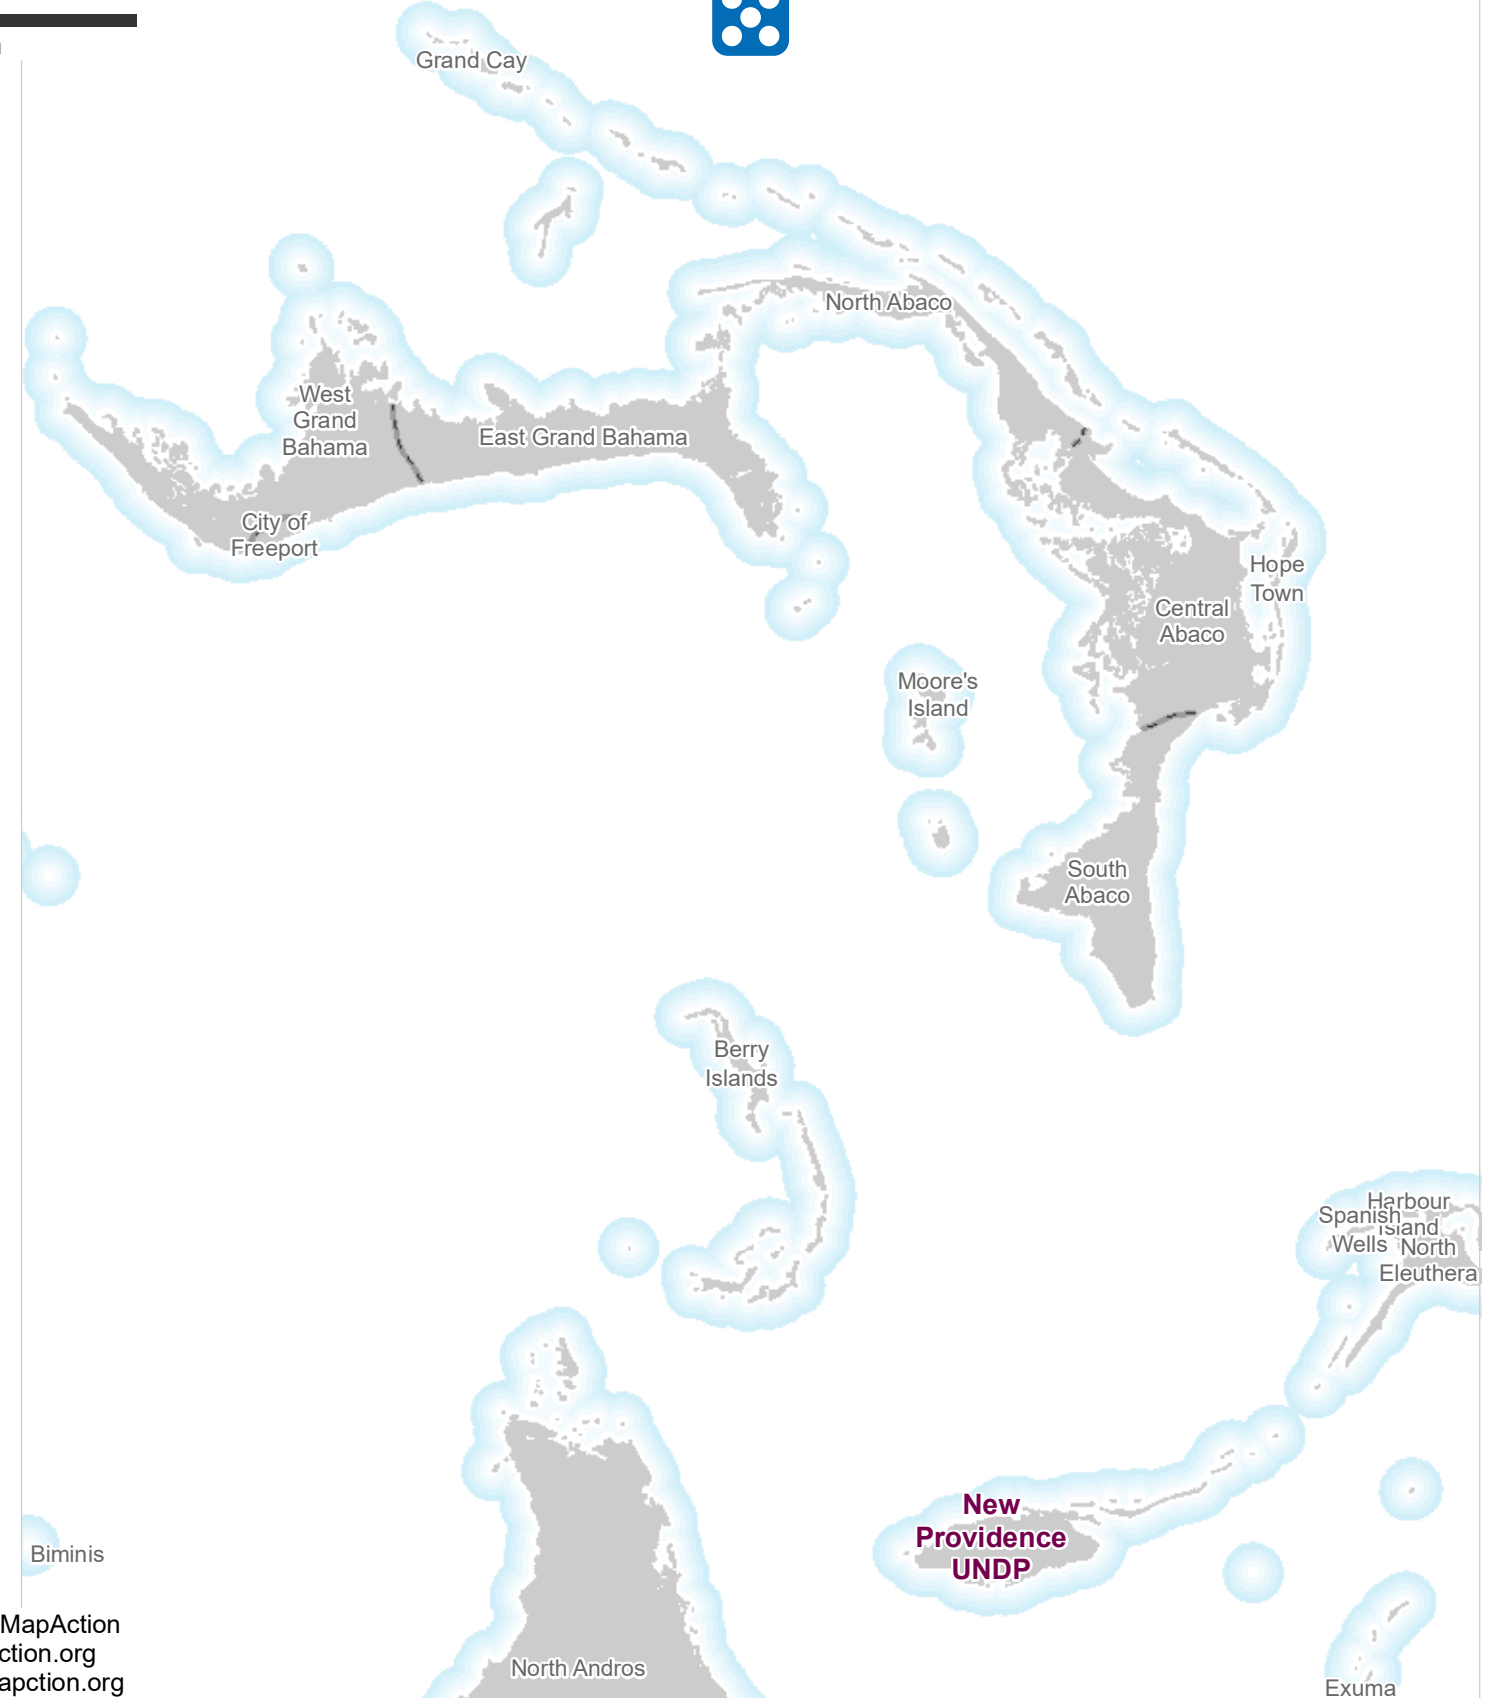

The Bahamas

Who What Where activities / presence in affected area by cluster as of 10th September 2019 16:30

Logistics

Data Sources: OCHA, GADM

50
km

Multi-Cluster

To add your presence and activity please go to:
<http://bit.ly/BHSUsefullinks> and follow the link for BHS (3W WhoWhatWhere)