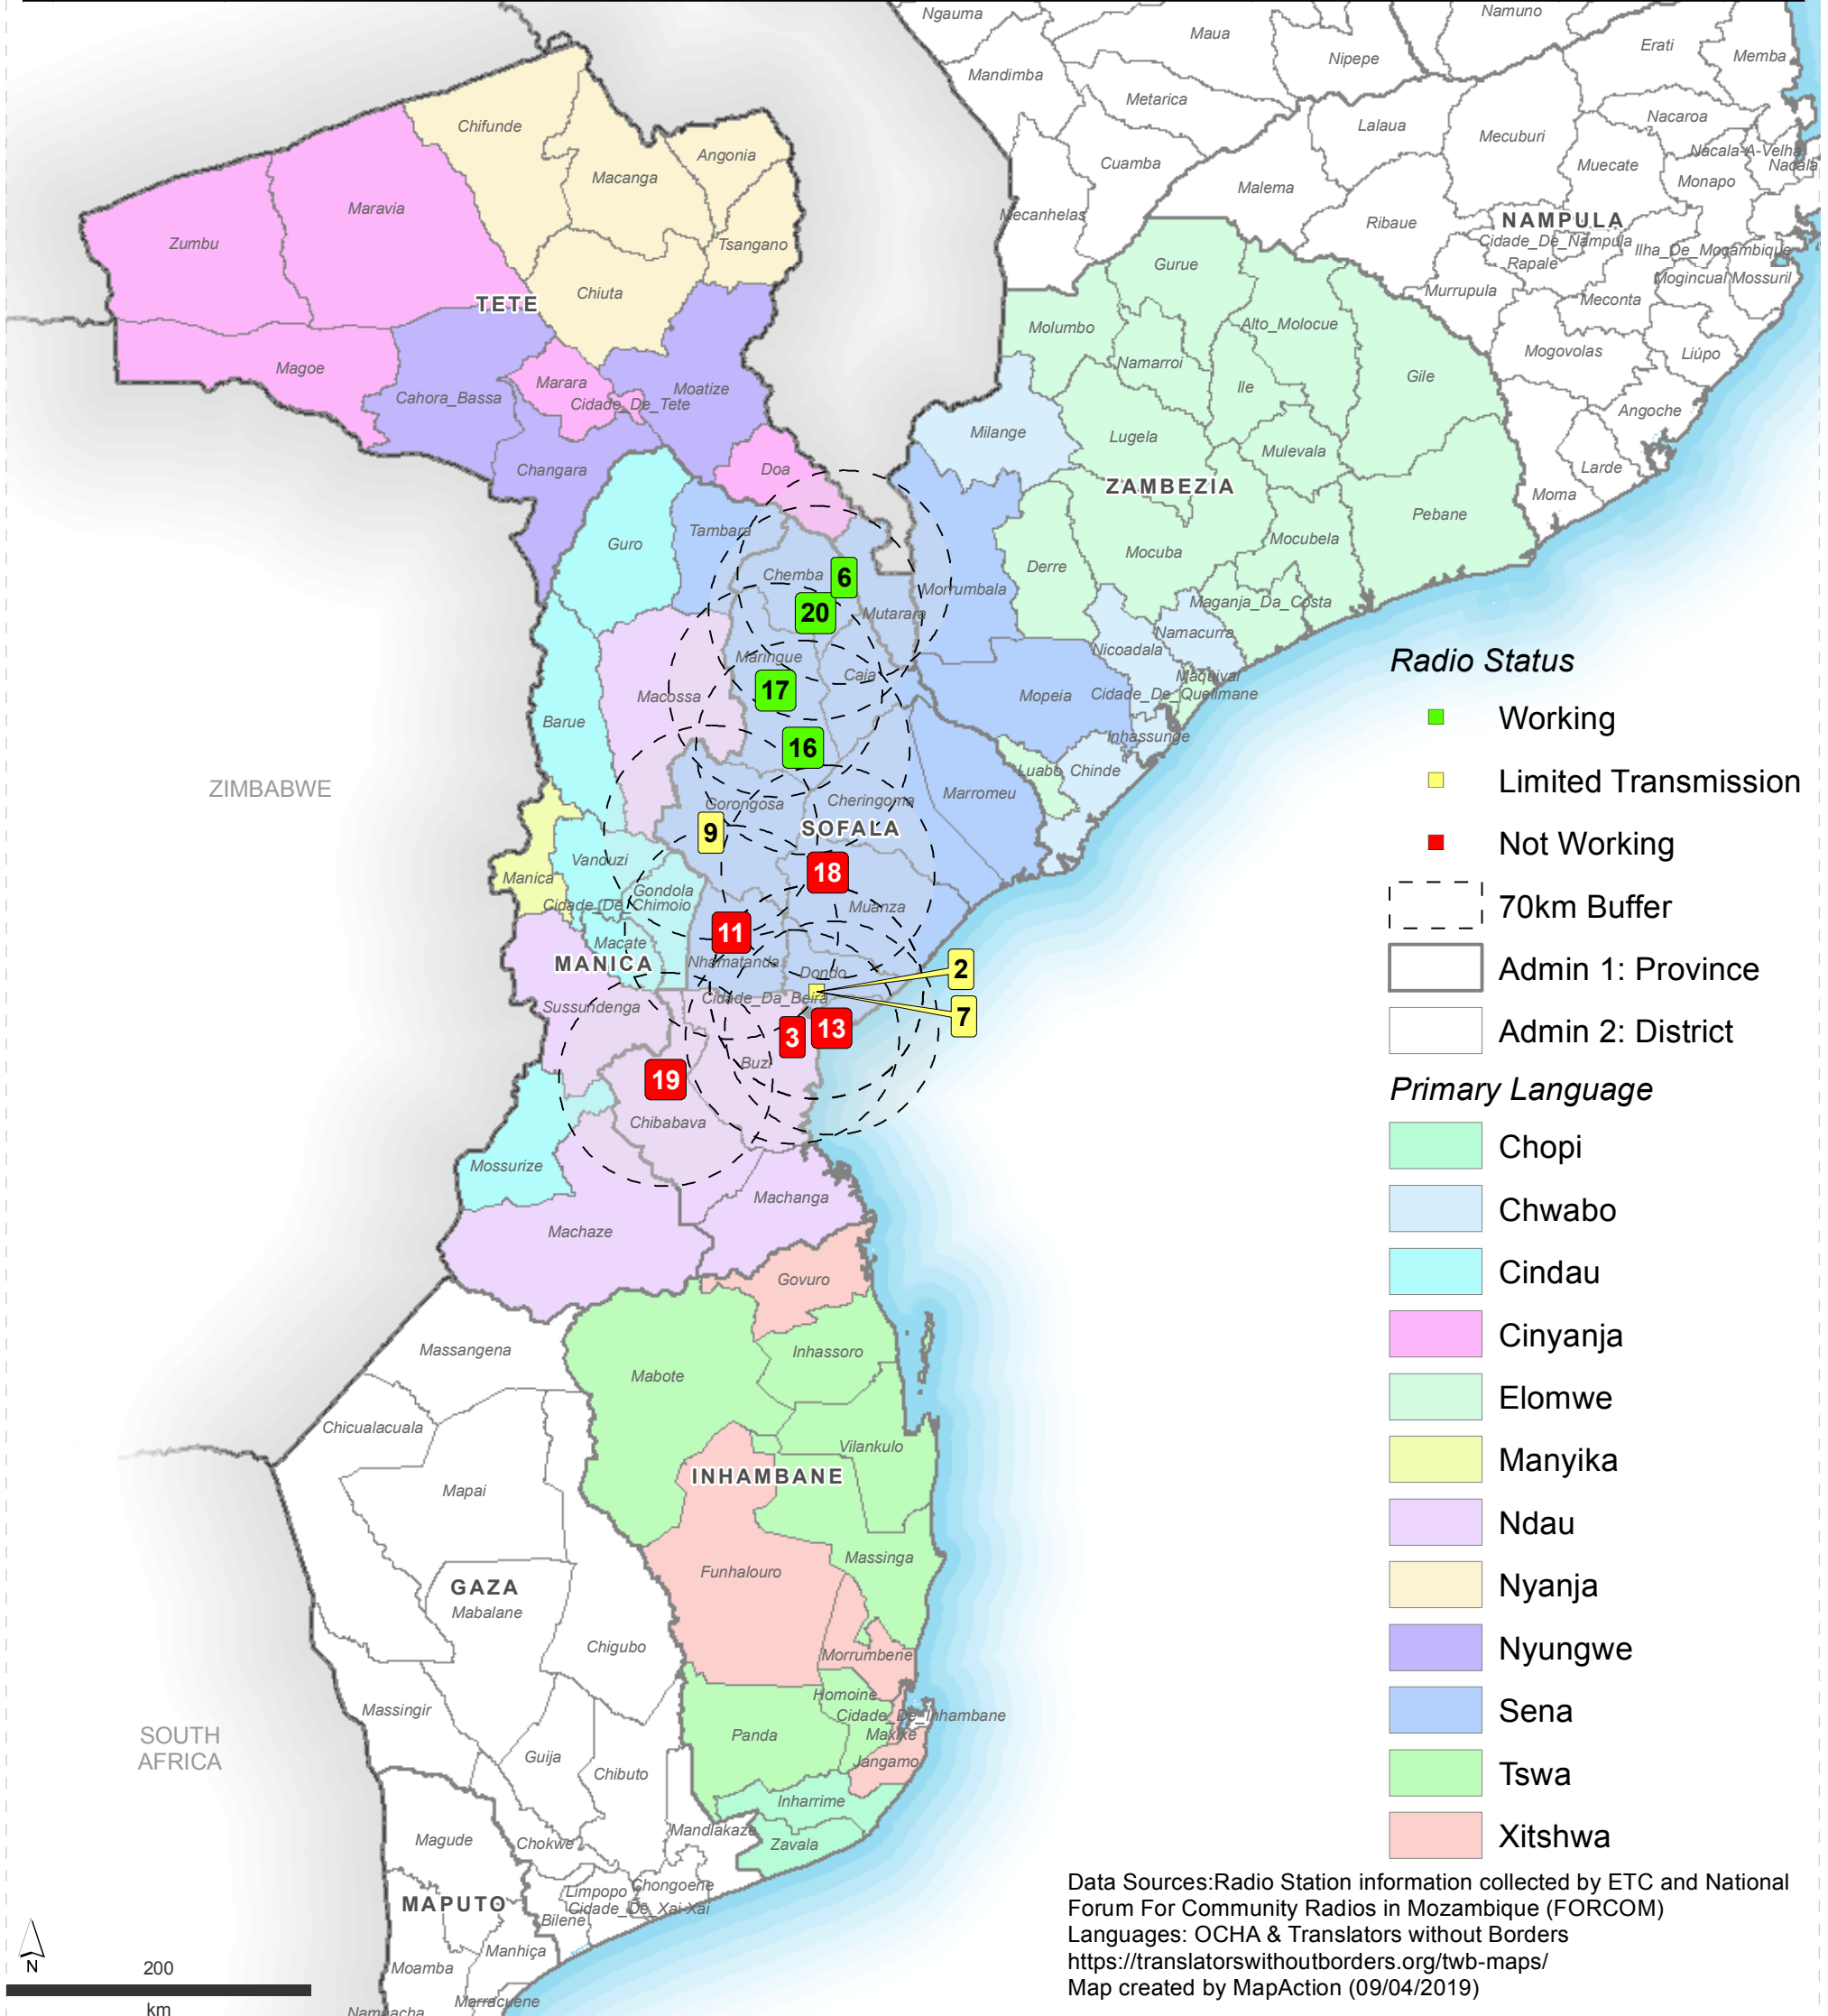

Data Sources: Radio Station information collected by ETC and National Forum For Community Radios in Mozambique (FORCOM)
 Languages: OCHA & Translators without Borders
<https://translatorswithoutborders.org/twb-maps/>
 Map created by MapAction (09/04/2019)