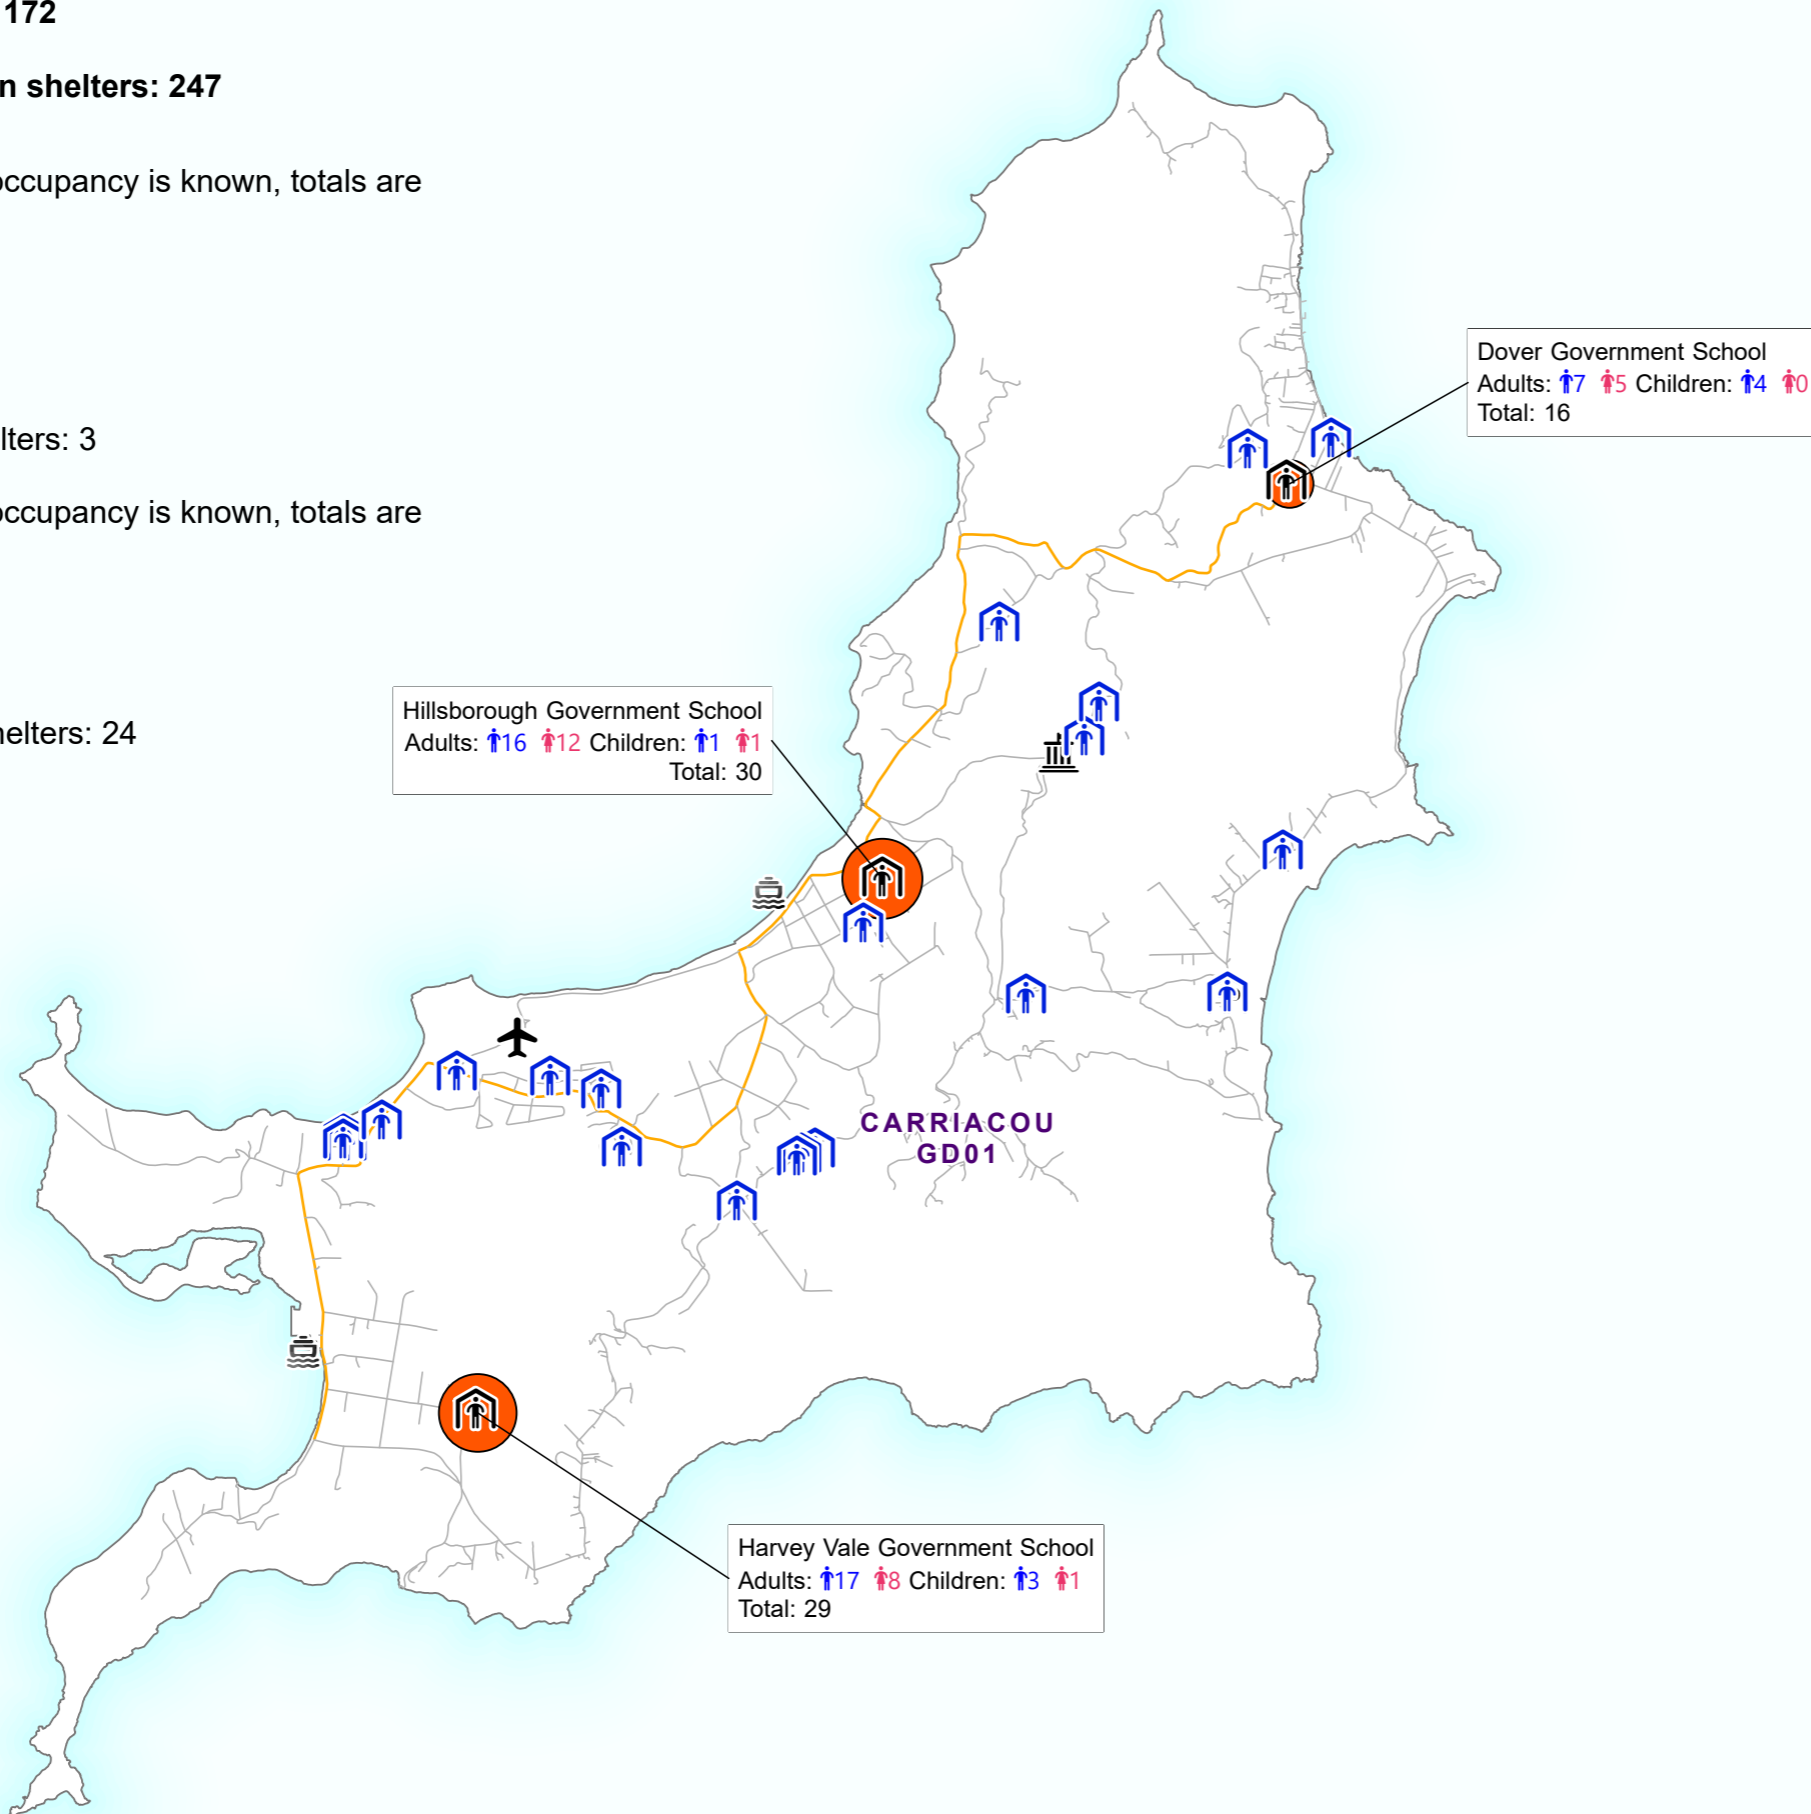

Total in Active Shelters: 75
Total in Popup Shelters: 172

Total number of people in shelters: 247

Where disaggregation of occupancy is known, totals are in active shelters:

Men: 40
 Women: 25
 Boys: 8
 Girls: 2

Total Occupied Active Shelters: 3

Where disaggregation of occupancy is known, totals are in popup shelters:

Men: 67
 Women: 61
 Boys: 16
 Girls: 28
Total Occupied Pop-Up Shelters: 24

Note:
 Map shows the location of active emergency shelters and the number of displaced persons. There are 24 pop-up shelters also shown where citizens have offered the use of their residences.

Shelters	DEOC	Roads	Shelter Population Sum_Totals
Emergency	Ferry Terminal	Primary road	1
Pop-Up	Airport	Secondary road	5
	Seaport	Tertiary / unclassified road	10

Data Sources

NaDMA- Carriacou, GEOCRIS, OpenStreetMap,

The boundaries and names shown and the designations used on this map do not imply official endorsement or acceptance by the United Nations or MapAction.