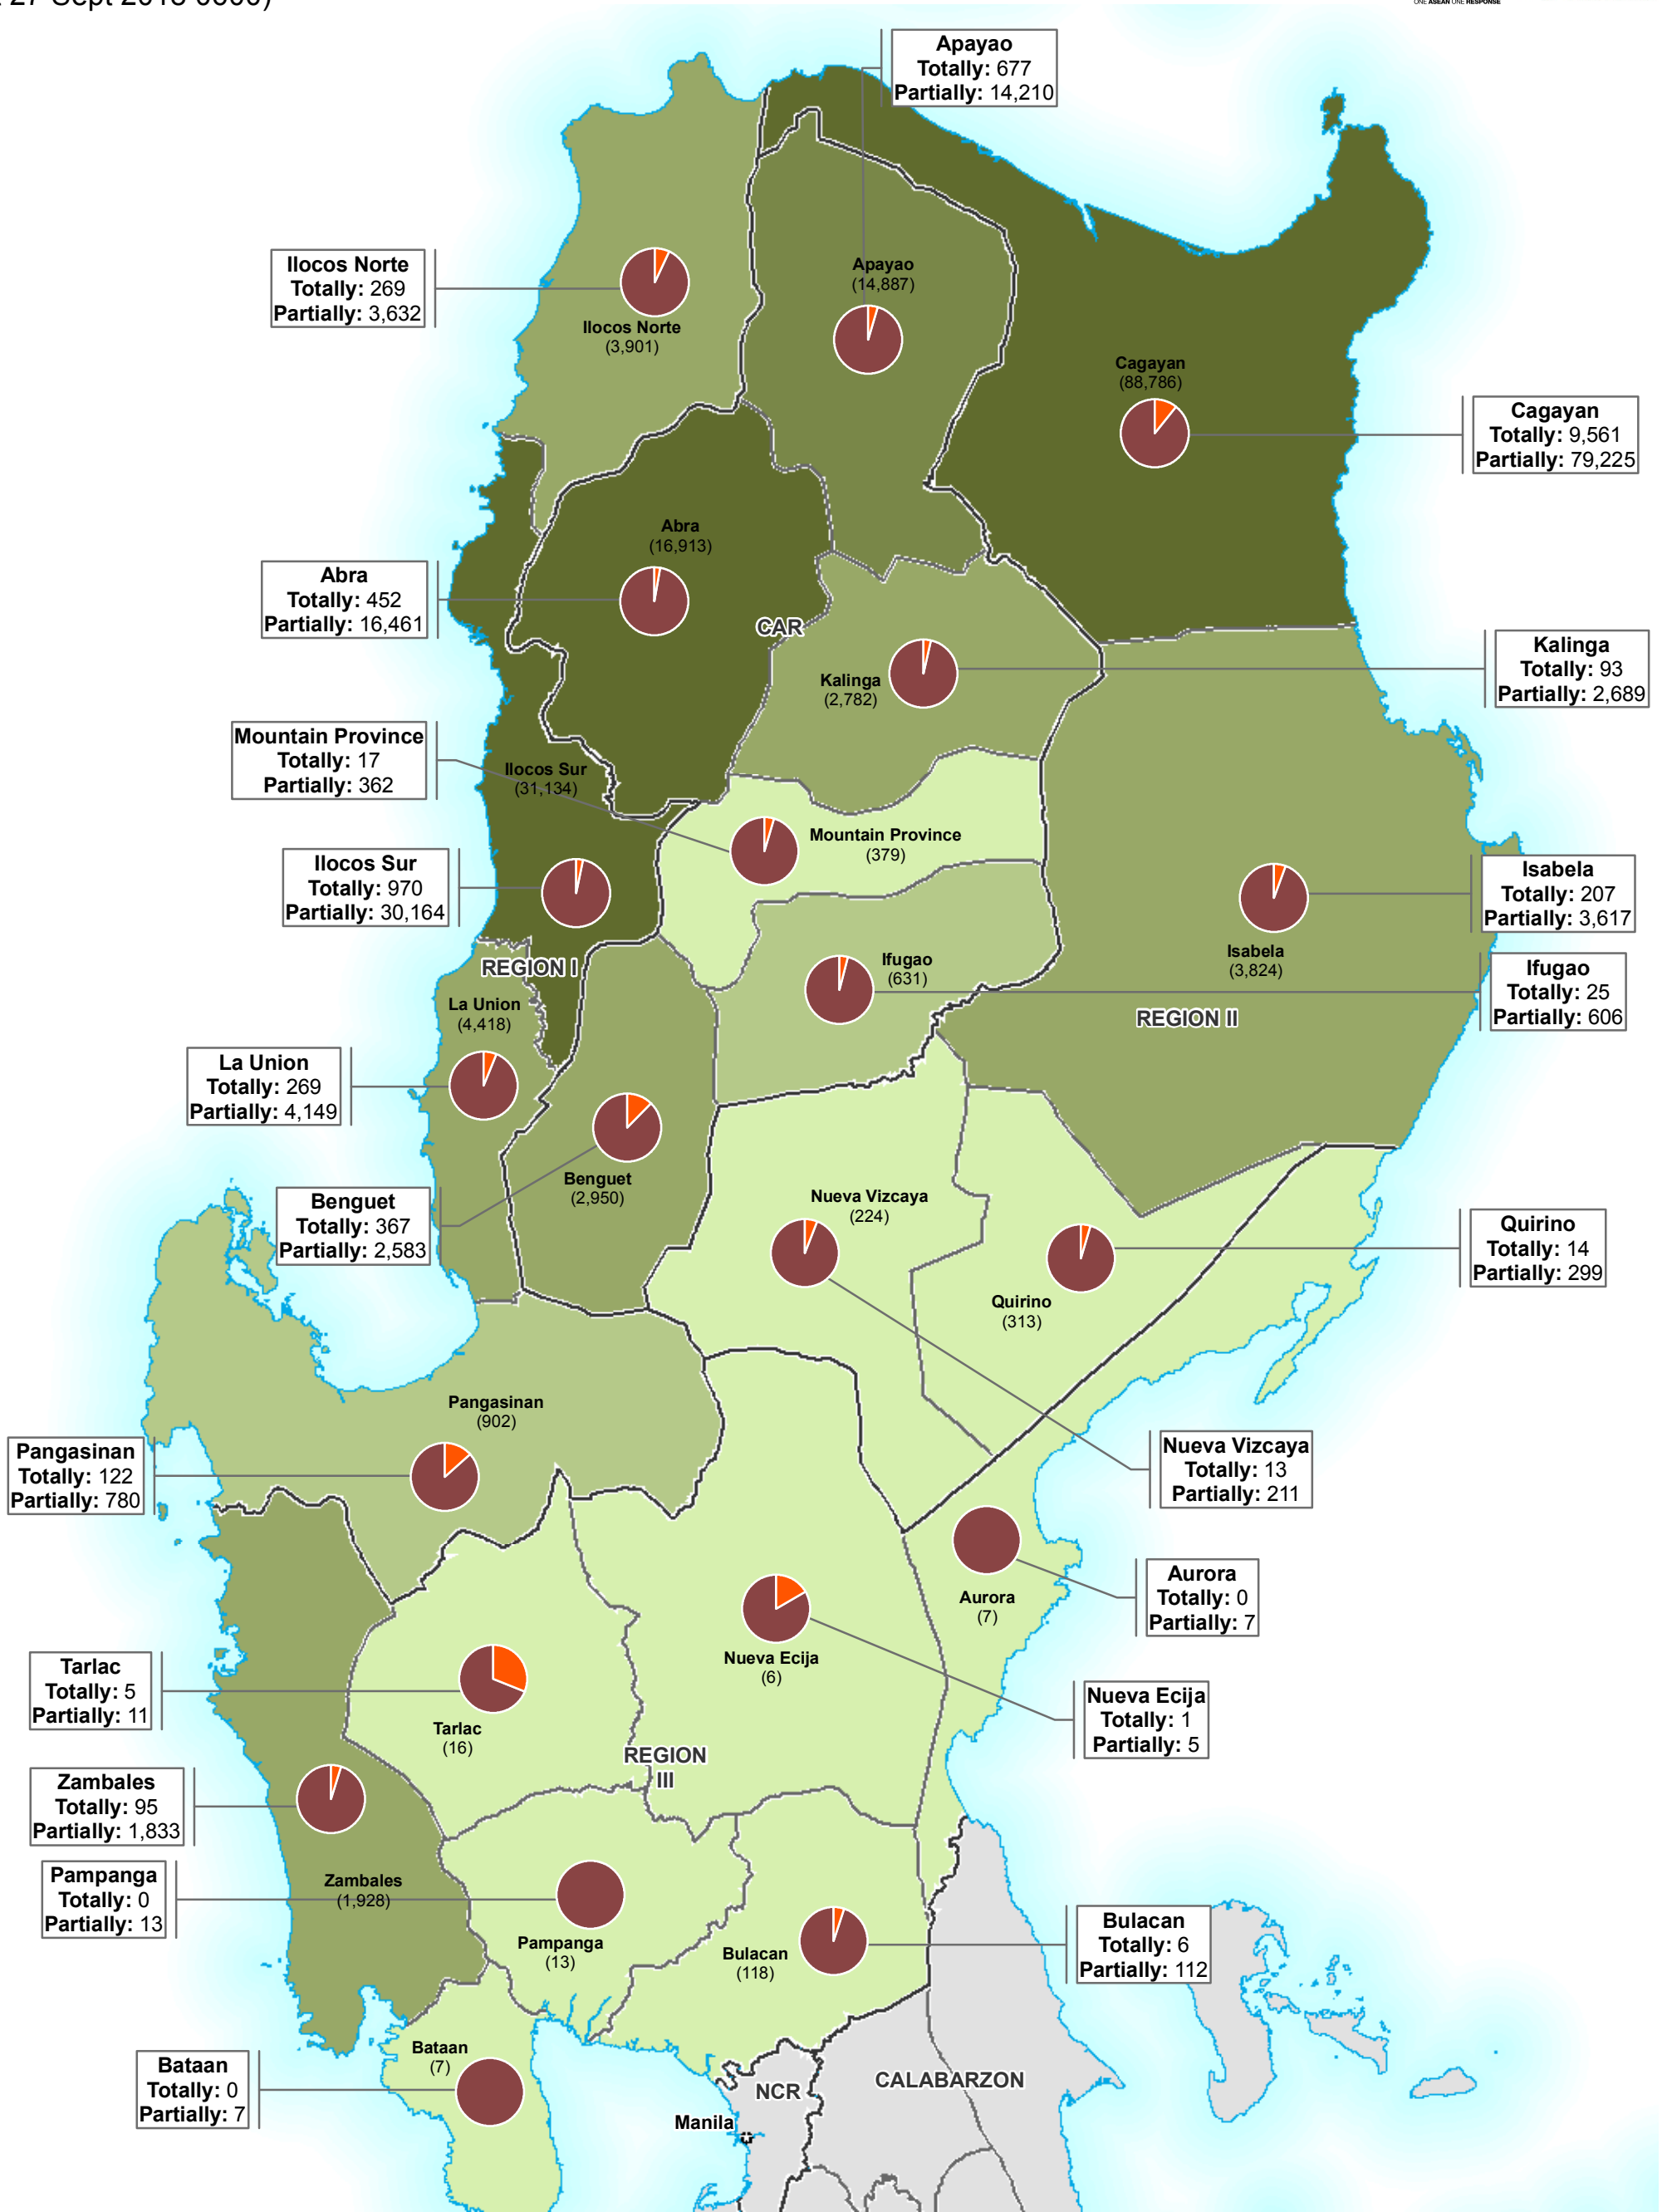

The Philippines: Reported number of partially and totally destroyed houses by province
(as at 27 Sept 2018 0600)

Settlements Total

- 3 - 500
- 501 - 1,000
- 1,001 - 5,000
- 5,001 - 15,000
- 15,001 - 88,786

Type of damage

- Totally
- Partially

Data Sources: NDRRMC, OpenStreetMap, NAMRIA, PSA.
Map created by MapAction (28/09/2018)