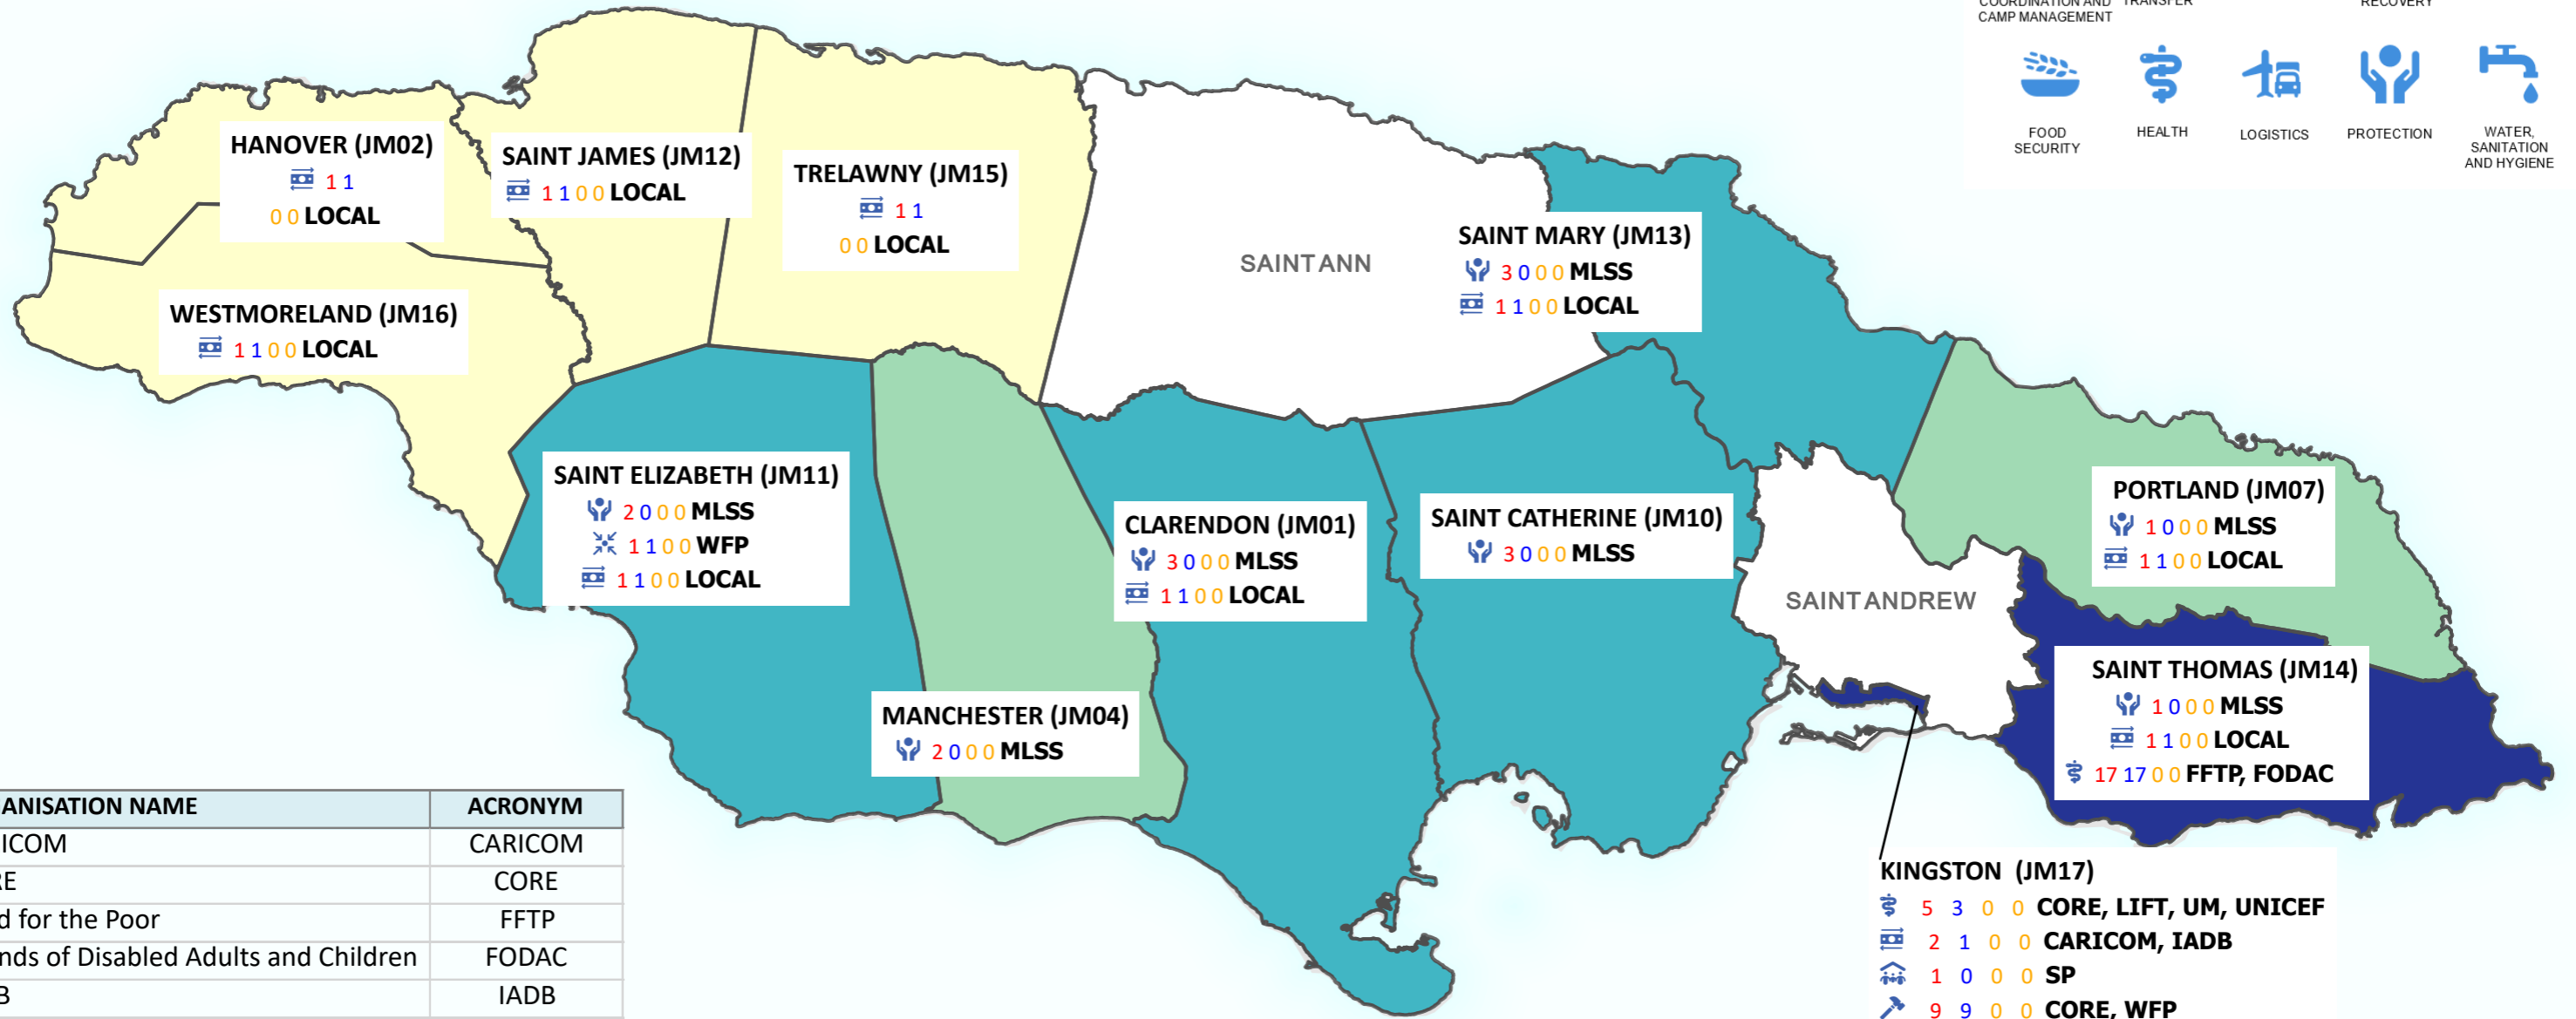

Who What Where activity at Parish level on 12th July 2024 - Organization activities implemented by government (ODPEM)

ORGANISATION NAME	ACRONYM
CARICOM	CARICOM
CORE	CORE
Food for the Poor	FFTP
Friends of Disabled Adults and Children	FODAC
IADB	IADB
LIFT Disaster Logistics	LIFT
Local Municipality	LOCAL
Ministry of Labour & Social Security	MLSS
Samaritans Purse	SP
UNICEF	UNICEF
University of Miami	UM
WFP	WFP

**KINGSTON (JM17)**

🏠	5	3	0	0	CORE, LIFT, UM, UNICEF
🏠	2	1	0	0	CARICOM, IADB
🏠	1	0	0	0	SP
🏠	9	9	0	0	CORE, WFP
🏠	4	1	0	0	MLSS, UNICEF
🏠	1	0	1	0	UNICEF
🏠	4	2	0	0	LIFT, SP, UNICEF

**Data Sources**

Boundaries: OCHA  
 Who what where - OCHA  
 Map created by MapAction (17/07/2024)

The boundaries and names shown and the designations used on this map do not imply official endorsement or acceptance by the United Nations or MapAction.

Supported by the German Federal Foreign Office.